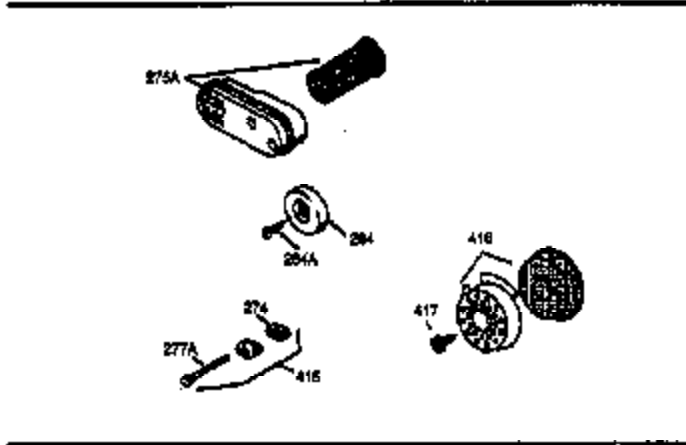

ILLUSTRATION SHOWS TYPICAL PARTS ONLY. ORDER BY PART NUMBER. PARTS NOT LISTED ARE SUPPLIED BY OEM.

VIEW 3 OF 3

Ref #	Part Number	Qty	Description
19	33890	1	Extension Spring
69	35261	1	* Mounting Flange Gasket
182	6201	2	Screw, 1/4-28 x 7/8"
185	33004A	1	Intake Pipe (Incl. 224)
186	33151	1	Governor Link
206	610973	1	Terminal
209	650804	1	Screw, 10-24 x 9/16"
217	34310	1	Control Lever
223	650451	2	Screw, 1/4-20 x 1"
238	650762	2	Screw, 10-32 x 1-29/32"
239	33051	1	Air Cleaner Gasket
240	33895	1	Air Cleaner Body
245	33896	1	Air Cleaner Filter
250	33897	1	Air Cleaner Cover
274	30081A	1	Exhaust Gasket