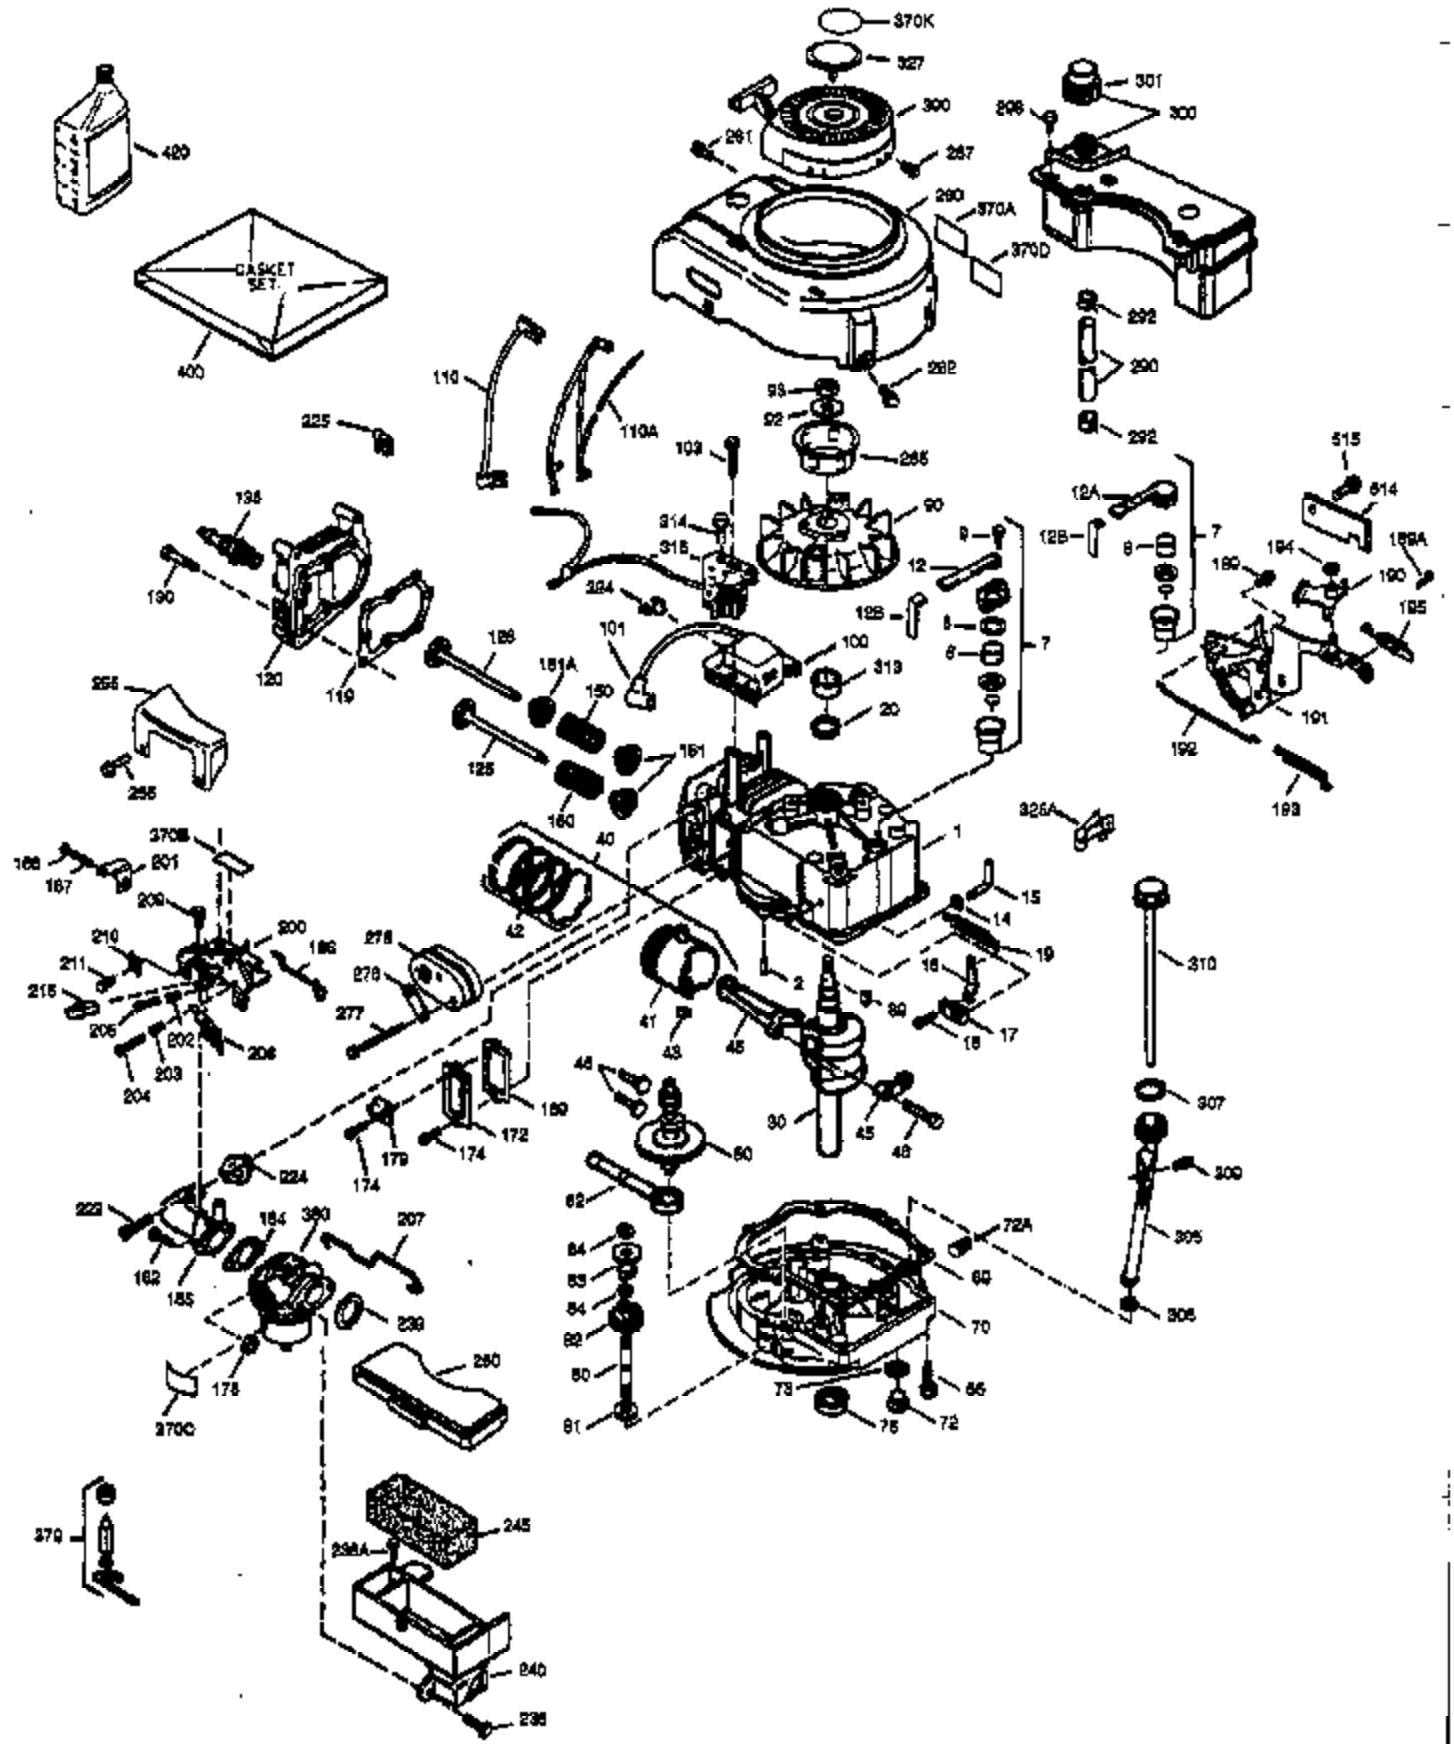

ILLUSTRATION SHOWS TYPICAL PARTS ONLY. ORDER BY PART NUMBER. PARTS NOT LISTED ARE SUPPLIED BY OEM.

VIEW 1 OF 3

Ref #	Part Number	Qty	Description
1	36503	1	Cylinder (Incl. 2, 20 & 125)
2	26727	2	Dowel Pin
6	33734	1	Breather Element
7	34214A	1	Breather Ass'y. (Incl. 6, 8, 9 & 12)
8	33735	1	* Breather Gasket
9	30200	2	Screw, 10-24 x 9/16"
12	33886	1	Breather Tube
14	28277	1	Washer
15	30589	1	Governor Rod (Incl. 14)
16	32651	1	Governor Lever
17	31335	1	Governor Lever Clamp
18	650548	1	Screw, 8-32 x 5/16"
19	33890	1	Extension Spring
20	32600	1	Oil Seal
30	34430	1	Crankshaft
40	35544A	1	Piston, Pin & Ring Set (Std.)
40	35545A	1	Piston, Pin & Ring Set (.010" OS)
40	35546	1	Piston, Pin & Ring Set (.020" OS)
41	35541	1	Piston & Pin Ass'y. (Std.) (Incl. 43)
41	35542	1	Piston & Pin Ass'y. (.010" OS) (Incl. 43)
41	35543	1	Piston & Pin Ass'y. (.020" OS) (Incl. 43)
42	35547A	1	Ring Set (Std.)
42	35548A	1	Ring Set (.010" OS)
42	35549	1	Ring Set (.020" OS)
43	20381	2	Piston Pin Retaining Ring
45	30963B	1	Connecting Rod Ass'y (Incl. 46)
46	32610A	2	Connecting Rod Bolt
48	27241	2	Valve Lifter
50	35992	1	Camshaft (MCR)
52	29914	1	Oil Pump Ass'y.
69	35261	1	* Mounting Flange Gasket
70	35651C	1	Mounting Flange (Incl. 72 thru 83)
72	36083	1	Oil Drain Plug
75	26208	1	Oil Seal
80	30574A	1	Governor Shaft
81	30590A	1	Washer
82	30591	1	Governor Gear Ass'y. (Incl. 81)
83	30588A	1	Governor Spool
86	650488	6	Screw, 1/4-20 x 1-1/4"
89	611004	1	Flywheel Key
90	611050	1	Flywheel
92	650815	1	Belleville Washer
93	650816	1	Flywheel Nut
100	34443A	1	Solid State Ignition
101	610118	1	Spark Plug Cover
103	650814	2	Screw, Torx T-15, 10-24 x 1"
110	34231	1	Ground Wire
119	36440	1	* Cylinder Head Gasket
120	36476	1	Cylinder Head
125	36471	1	Exhaust Valve (Std.) (Incl. 151)
125	36472	1	Exhaust Valve (1/32" OS) (Incl. 151)
126	29314B	1	Intake Valve (Std.) (Incl. 151)
126	29315C	1	Intake Valve (1/32" OS) (Incl. 151)
130	6021A	8	Screw, 5/16-18 x 1-1/2"
135	35395	1	Resistor Spark Plug (RJ19LM)
150	35991	2	Valve Spring
151	31673	2	Valve Spring Cap
169	27234A	1	* Valve Cover Gasket