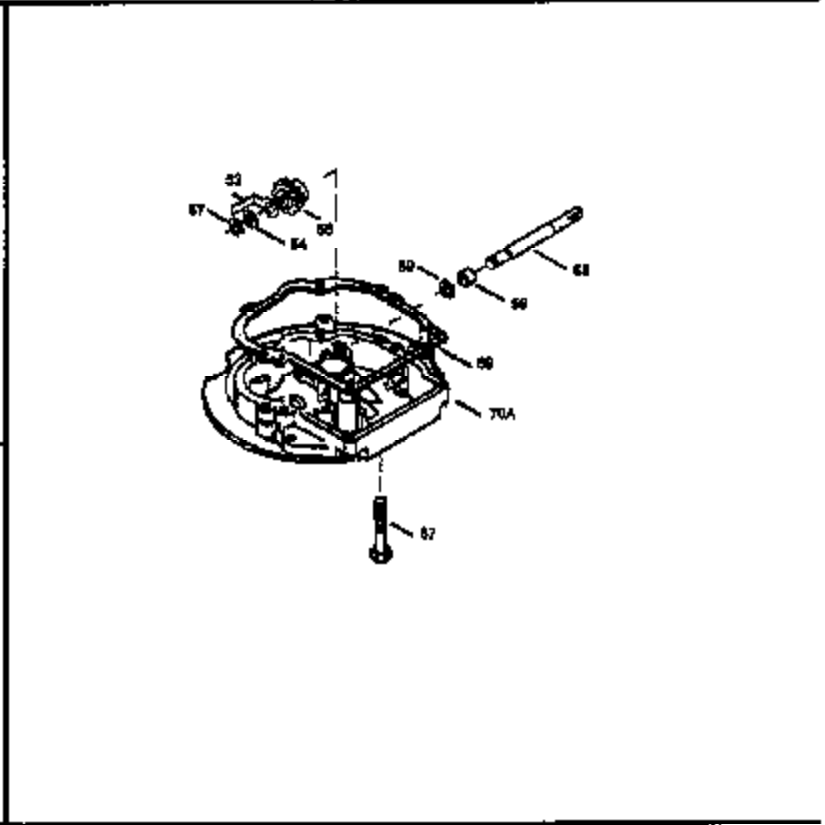

ILLUSTRATION SHOWS TYPICAL PARTS ONLY. ORDER BY PART NUMBER. PARTS NOT LISTED ARE SUPPLIED BY OEM.

VIEW 3 OF 3

Ref #	Part Number	Qty	Description
19	33890	1	Extension Spring
69	35261	1	* Mounting Flange Gasket
182	6201	2	Screw, 1/4-28 x 7/8"
185	33004A	1	Intake Pipe (Incl. 224)
186	33151	1	Governor Link
206	610973	1	Terminal
209	650804	1	Screw, 10-24 x 9/16"
217	34310	1	Control Lever
223	650451	2	Screw, 1/4-20 x 1"
238	650762	2	Screw, 10-32 x 1-29/32"
239	33051	1	Air Cleaner Gasket
240	33895	1	Air Cleaner Body
245	33896	1	Air Cleaner Filter
250	33897	1	Air Cleaner Cover
274	30081A	1	Exhaust Gasket