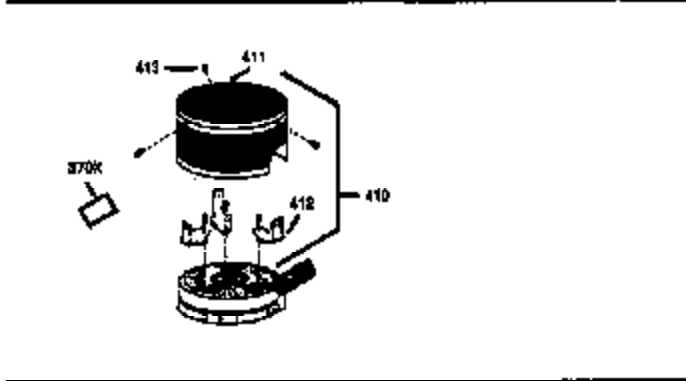

ILLUSTRATION SHOWS TYPICAL PARTS ONLY. ORDER BY PART NUMBER. PARTS NOT LISTED ARE SUPPLIED BY OEM.

VIEW 3 OF 3

Ref #	Part Number	Qty	Description
19	33890	1	Extension Spring
69	35261	1	* Mounting Flange Gasket
182	6201	2	Screw, 1/4-28 x 7/8"
185	33004A	1	Intake Pipe (Incl. 224)
186	33151	1	Governor Link
206	610973	1	Terminal
209	650804	1	Screw, 10-24 x 9/16"
217	34310	1	Control Lever
223	650451	2	Screw, 1/4-20 x 1"
238	650762	2	Screw, 10-32 x 1-29/32"
239	33051	1	Air Cleaner Gasket
240	33895	1	Air Cleaner Body
245	33896	1	Air Cleaner Filter
250	33897	1	Air Cleaner Cover
274	30081A	1	Exhaust Gasket