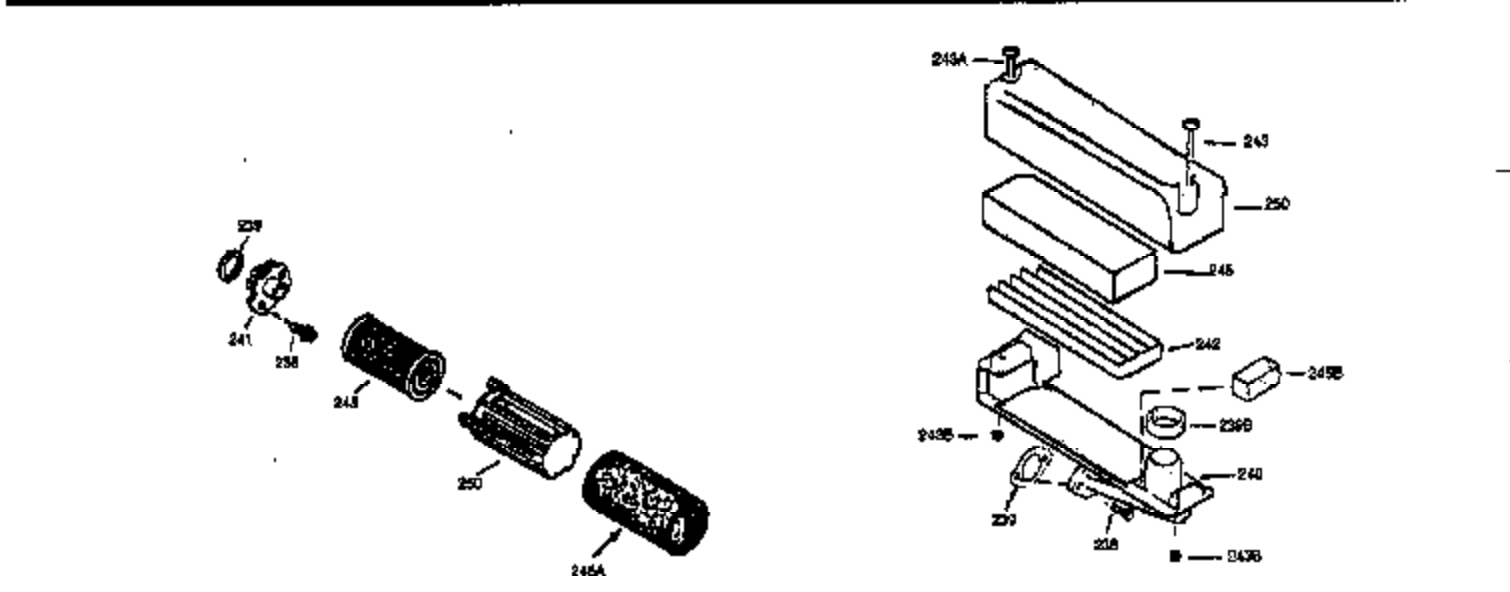

ILLUSTRATION SHOWS TYPICAL PARTS ONLY. ORDER BY PART NUMBER. PARTS NOT LISTED ARE SUPPLIED BY OEM.

VIEW 3 OF 3

Ref #	Part Number	Qty	Description
19	33890	1	Extension Spring
69	35261	1	* Mounting Flange Gasket
182	6201	2	Screw, 1/4-28 x 7/8"
185	33004A	1	Intake Pipe (Incl. 224)
186	33151	1	Governor Link
206	610973	1	Terminal
209	650804	1	Screw, 10-24 x 9/16"
217	34310	1	Control Lever
223	650451	2	Screw, 1/4-20 x 1"
238	650762	2	Screw, 10-32 x 1-29/32"
239	33051	1	Air Cleaner Gasket
240	33895	1	Air Cleaner Body
245	33896	1	Air Cleaner Filter
250	33897	1	Air Cleaner Cover
274	30081A	1	Exhaust Gasket