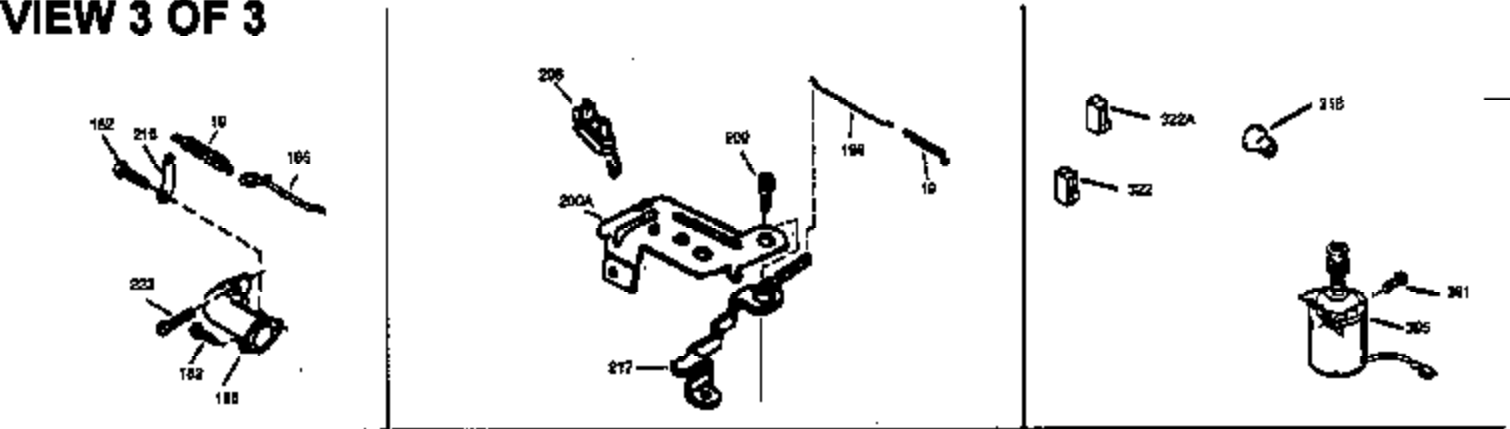

ILLUSTRATION SHOWS TYPICAL PARTS ONLY. ORDER BY PART NUMBER. PARTS NOT LISTED ARE SUPPLIED BY OEM.

VIEW 3 OF 3

Ref #	Part Number	Qty	Description
19	33890	1	Extension Spring
69	35261	1	* Mounting Flange Gasket
182	6201	2	Screw, 1/4-28 x 7/8"
185	33004A	1	Intake Pipe (Incl. 224)
186	33151	1	Governor Link
206	610973	1	Terminal
209	650804	1	Screw, 10-24 x 9/16"
217	34310	1	Control Lever
223	650451	2	Screw, 1/4-20 x 1"
238	650762	2	Screw, 10-32 x 1-29/32"
239	33051	1	Air Cleaner Gasket
240	33895	1	Air Cleaner Body
245	33896	1	Air Cleaner Filter
250	33897	1	Air Cleaner Cover
274	30081A	1	Exhaust Gasket