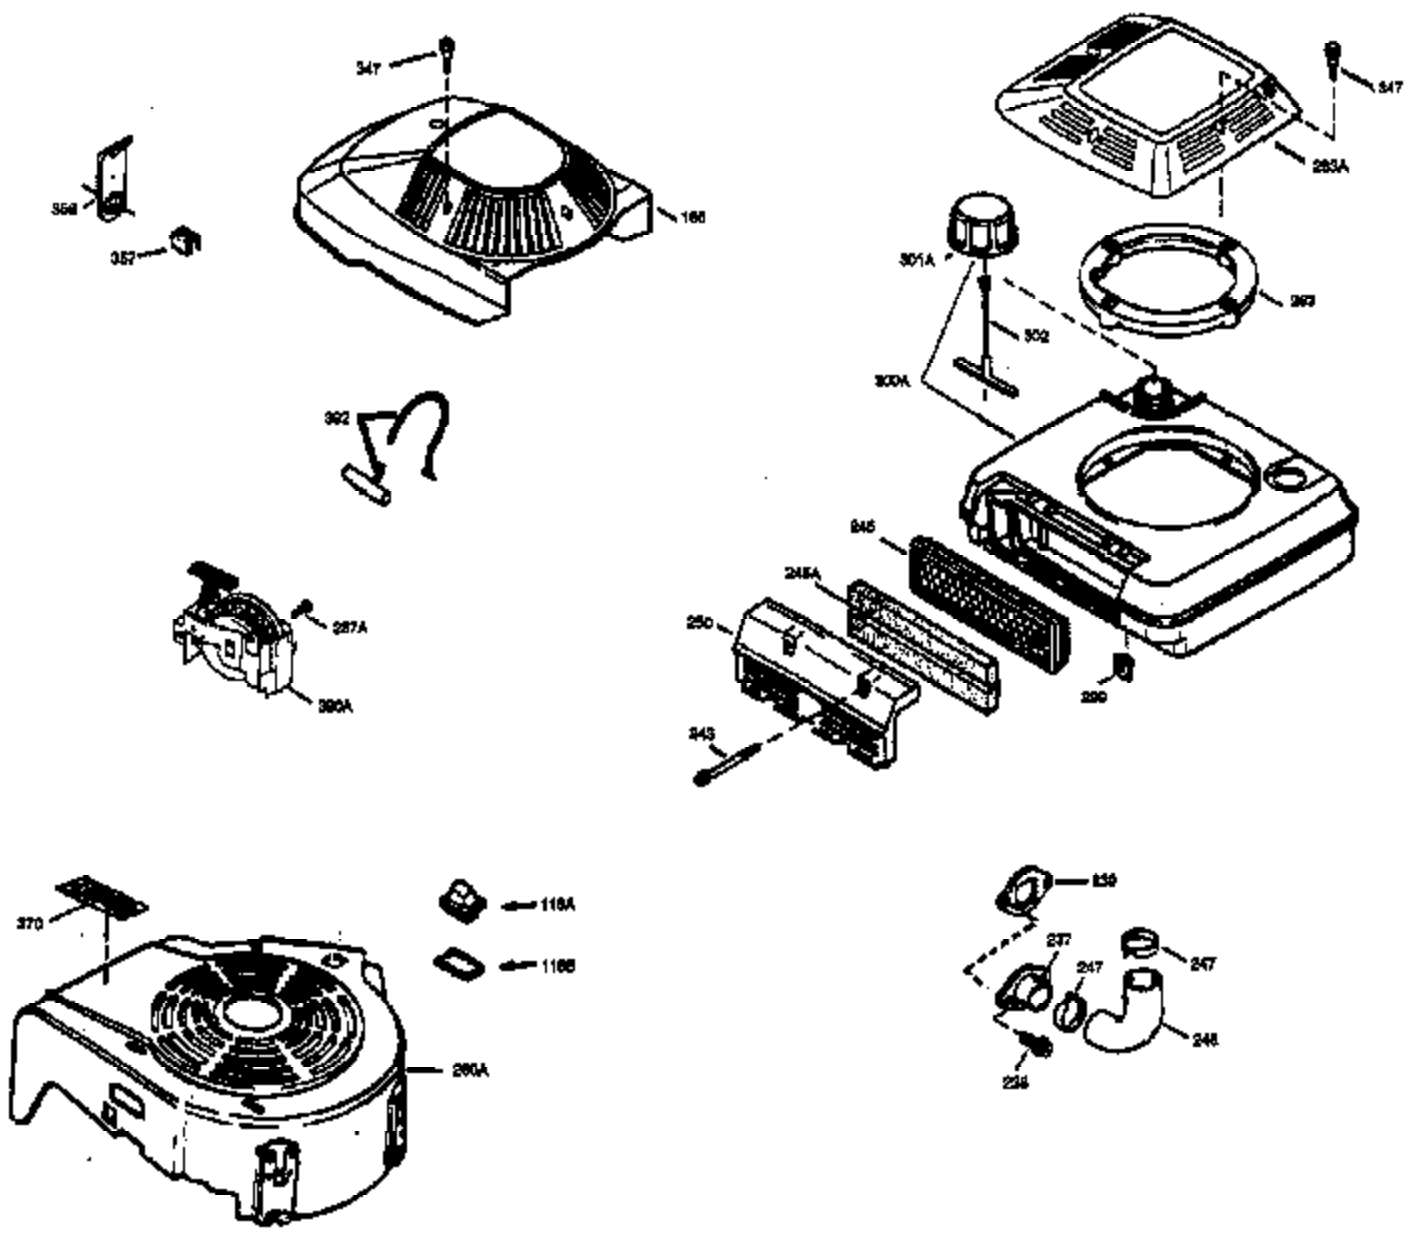

ILLUSTRATION SHOWS TYPICAL PARTS ONLY. ORDER BY PART NUMBER. PARTS NOT LISTED ARE SUPPLIED BY OEM.
VIEW 2 OF 3

Ref #	Part Number	Qty	Description
243	650899	2	Screw, 10-32 x 2-3/32"
245A	35705	1	Air Cleaner Filter
245	35500	1	Air Cleaner Filter
247	35505	2	Air Cleaner Tube Clamp
248	35504	1	Air Cleaner Tube
250	35531	1	Air Cleaner Cover
263A	35510	1	Starter Grill
299	650900	2	"U" Type Nut, 10-32
300A	35631	1	Shroud & Tank Ass'y.
347	650898	4	Screw, 10-32 x 27/32"
357	34985	1	Starter Rope Retainer
358	35168	1	Rope Guide
370	36260	1	Primer Decal