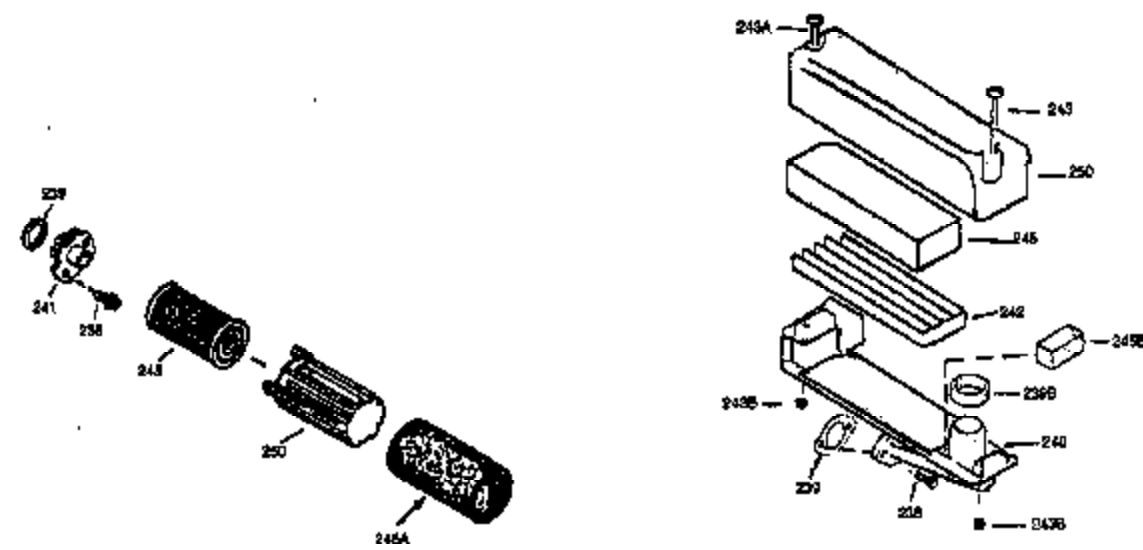

ILLUSTRATION SHOWS TYPICAL PARTS ONLY. ORDER BY PART NUMBER. PARTS NOT LISTED ARE SUPPLIED BY OEM.

VIEW 3 OF 3

Ref #	Part Number	Qty	Description
19	31361	1	Extension Spring
69	35261	1	* Mounting Flange Gasket
182	6201	2	Screw, 1/4-28 x 7/8"
185	31384A	1	Intake Pipe (Incl. 224)
186	34337	1	Governor Link
206	610973	1	Terminal
209	30200	2	Screw, 10-24 x 9/16"
223	650451	2	Screw, 1/4-20 x 1"
243	650899	2	Screw, 10-32 x 2-3/32"
245	35500	1	Air Cleaner Filter
245A	35705	1	Air Cleaner Filter
250	35531	1	Air Cleaner Cover
322	611119	1	Connector Body