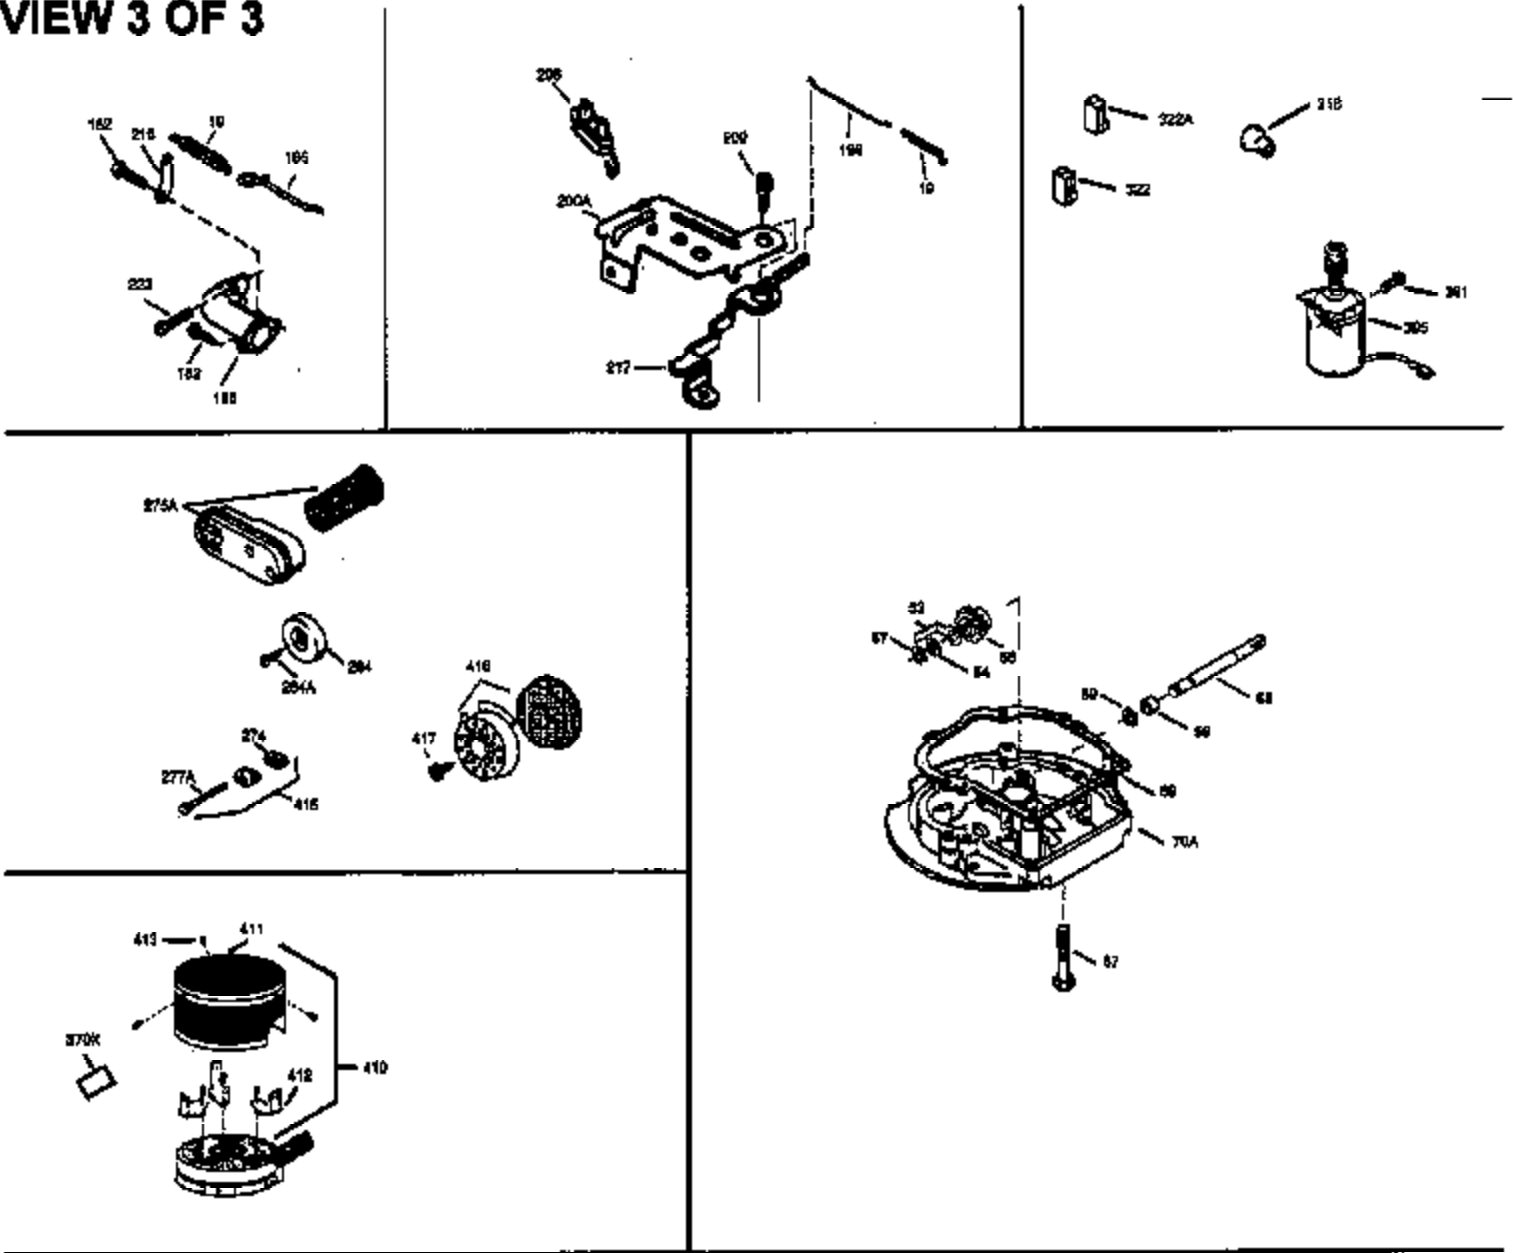

ILLUSTRATION SHOWS TYPICAL PARTS ONLY. ORDER BY PART NUMBER. PARTS NOT LISTED ARE SUPPLIED BY OEM.

VIEW 3 OF 3

Ref #	Part Number	Qty	Description
19	31361	1	Extension Spring
69	35261	1	* Mounting Flange Gasket
182	6201	2	Screw, 1/4-28 x 7/8"
185	31384A	1	Intake Pipe (Incl. 224)
186	34337	1	Governor Link
206	610973	1	Terminal
209	30200	2	Screw, 10-24 x 9/16"
223	650451	2	Screw, 1/4-20 x 1"
243	650899	2	Screw, 10-32 x 2-3/32"
245	35500	1	Air Cleaner Filter
245A	35705	1	Air Cleaner Filter
250	35531	1	Air Cleaner Cover
322	611119	1	Connector Body