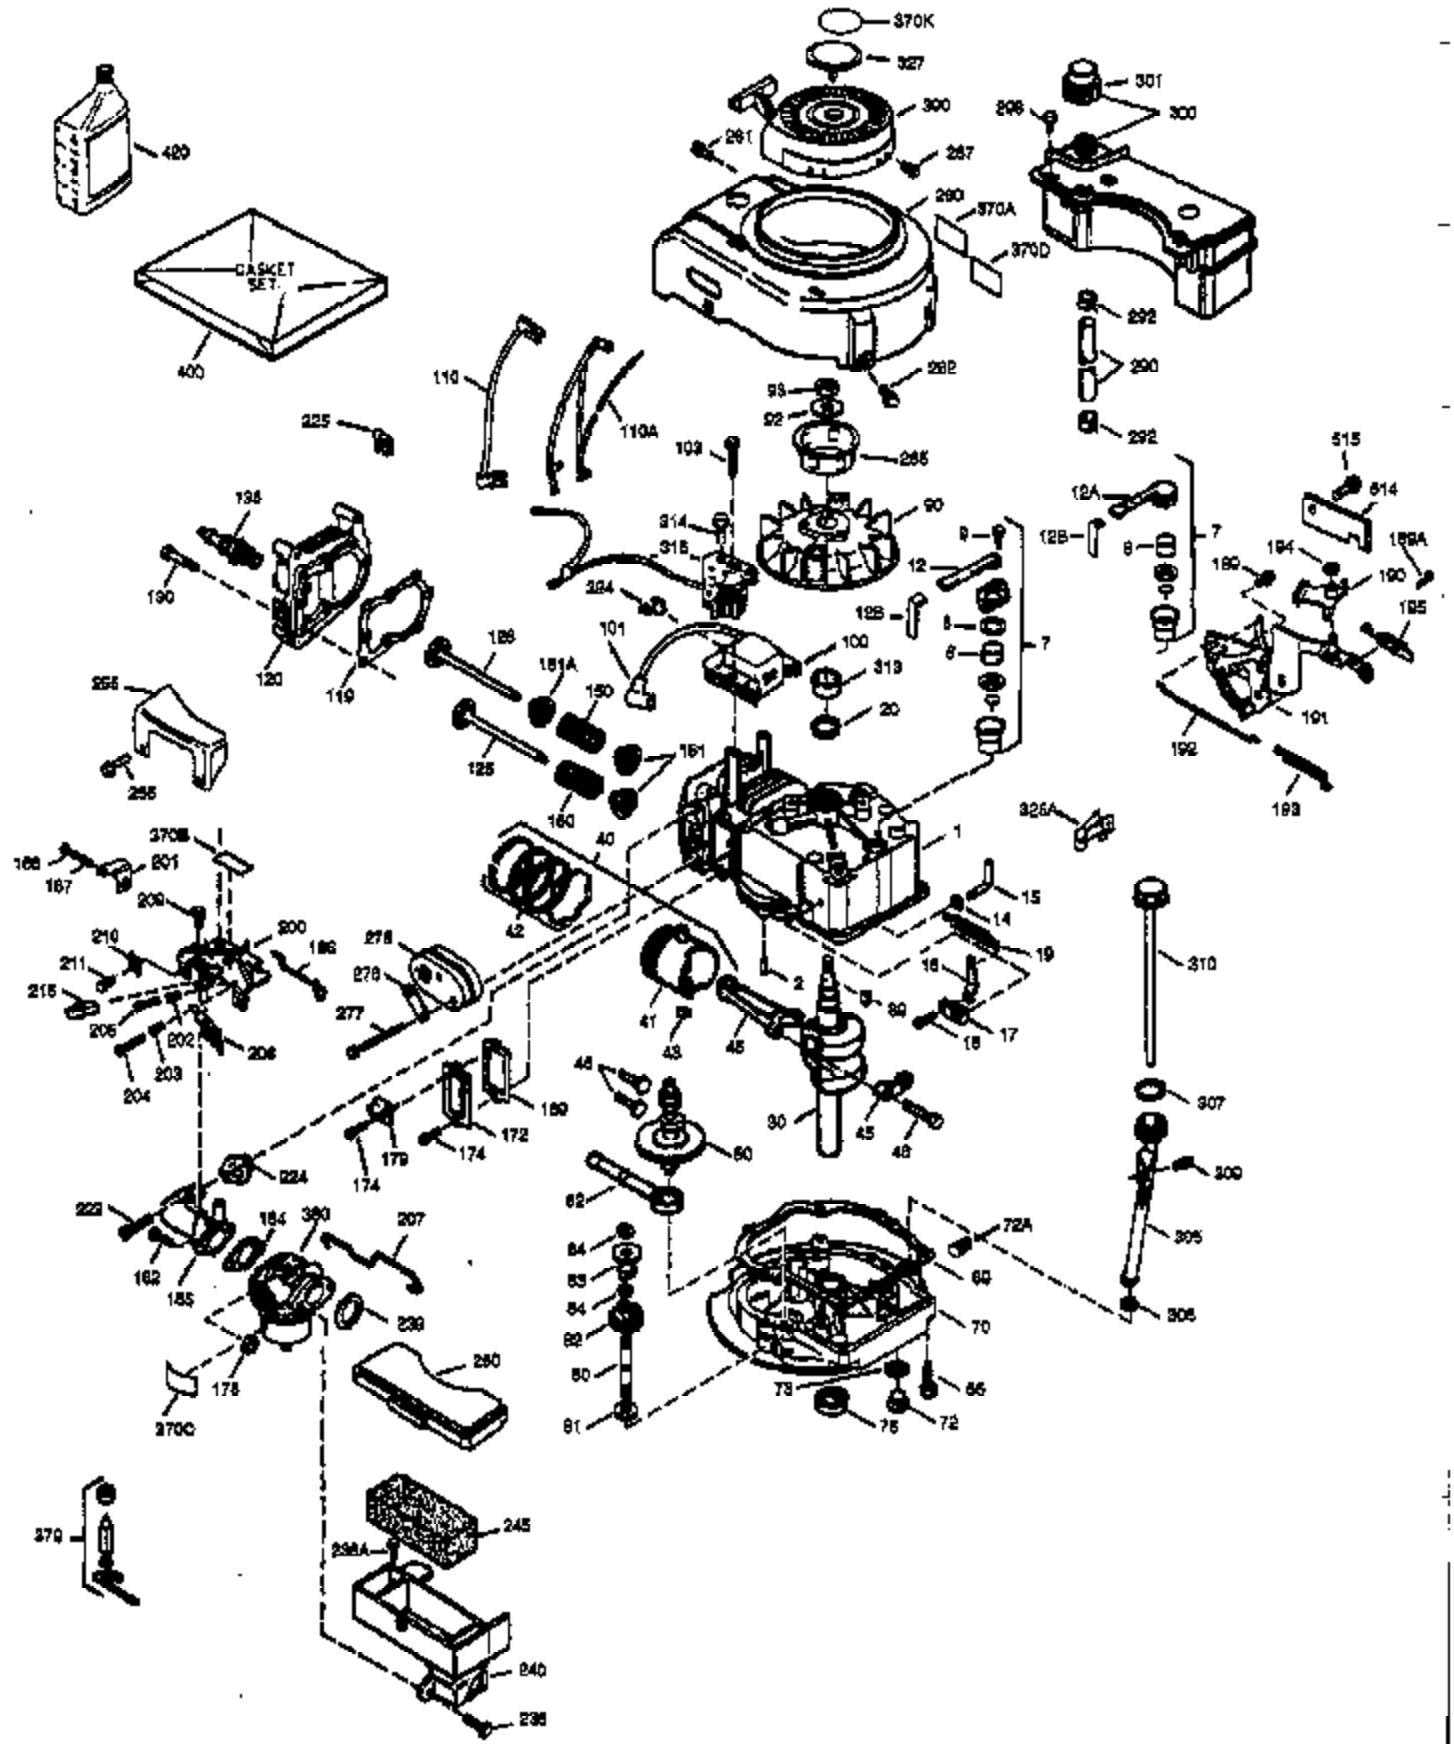

ILLUSTRATION SHOWS TYPICAL PARTS ONLY. ORDER BY PART NUMBER. PARTS NOT LISTED ARE SUPPLIED BY OEM.

VIEW 1 OF 3

Ref #	Part Number	Qty	Description
1	36486	1	Cylinder (Incl. 2, 20 & 125)
2	26727	2	Dowel Pin
6	33734	1	Breather Element
7	34214A	1	Breather Ass'y. (Incl. 6, 8 & 9)
8	33735	1	* Breather Gasket
9	30200	2	Screw, 10-24 x 9/16"
12	35496	1	Breather Tube
14	28277	1	Washer
15	30589	1	Governor Rod (Incl. 14)
16	31383A	1	Governor Lever
17	31335	1	Governor Lever Clamp
18	650548	1	Screw, 8-32 x 5/16"
19	31361	1	Extension Spring
20	32600	1	Oil Seal
30	35173	1	Crankshaft
40	35544A	1	Piston, Pin & Ring Set (Std.)
40	35545A	1	Piston, Pin & Ring Set (.010" OS)
40	35546	1	Piston, Pin & Ring Set (.020" OS)
41	35541	1	Piston & Pin Ass'y. (Std.) (Incl. 43)
41	35542	1	Piston & Pin Ass'y. (.010" OS) (Incl. 43)
41	35543	1	Piston & Pin Ass'y. (.020" OS) (Incl. 43)
42	35547A	1	Ring Set (Std.)
42	35548A	1	Ring Set (.010" OS)
42	35549	1	Ring Set (.020" OS)
43	20381	2	Piston Pin Retaining Ring
45	30963B	1	Connecting Rod Ass'y (Incl. 46)
46	32610A	2	Connecting Rod Bolt
48	27241	2	Valve Lifter
50	35992	1	Camshaft (MCR)
52	29914	1	Oil Pump Ass'y.
69	35261	1	* Mounting Flange Gasket
70	35179B	1	Mounting Flange (Incl. 72 thru 83)
72	30572	1	Oil Drain Plug
73	28833	1	Drain Plug Gasket
75	27897	1	Oil Seal
80	30574A	1	Governor Shaft
81	30590A	1	Washer
82	30591	1	Governor Gear Ass'y. (Incl. 81)
83	30588A	1	Governor Spool
86	650488	6	Screw, 1/4-20 x 1-1/4"
89	610961	1	Flywheel Key
90	611123	1	Flywheel
92	650815	1	Belleville Washer
93	650816	1	Flywheel Nut
100	34443A	1	Solid State Ignition
101	610118	1	Spark Plug Cover
103	650814	2	Screw, Torx T-15, 10-24 x 1"
110	35518	1	Ground Wire
119	36440	1	* Cylinder Head Gasket
120	36476	1	Cylinder Head
125	36471	1	Exhaust Valve (Std.) (Incl. 151)
125	36472	1	Exhaust Valve (1/32" OS) (Incl. 151)
126	29314B	1	Intake Valve (Std.) (Incl. 151)
126	29315C	1	Intake Valve (1/32" OS) (Incl. 151)
130	6021A	8	Screw, 5/16-18 x 1-1/2"
135	35395	1	Resistor Spark Plug (RJ19LM)
150	35991	2	Valve Spring
151	31673	2	Valve Spring Cap