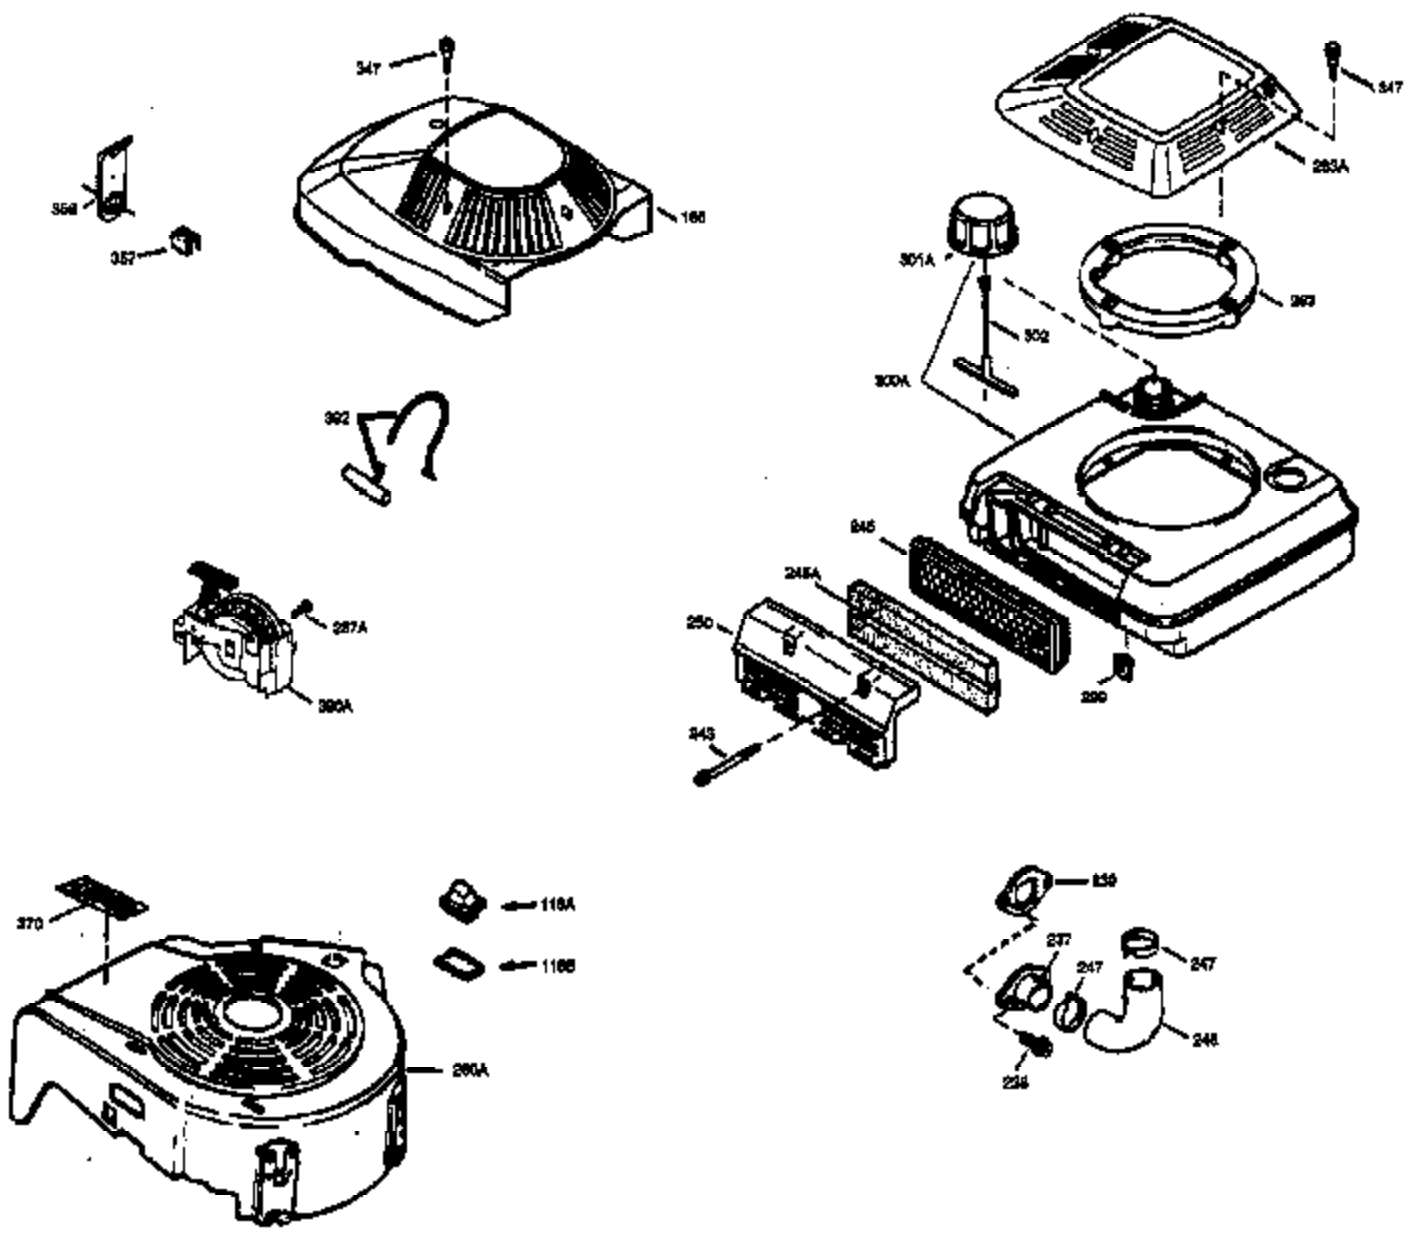

ILLUSTRATION SHOWS TYPICAL PARTS ONLY. ORDER BY PART NUMBER. PARTS NOT LISTED ARE SUPPLIED BY OEM.
VIEW 2 OF 3

Ref #	Part Number	Qty	Description
243	650899	2	Screw, 10-32 x 2-3/32"
245	35500	1	Air Cleaner Filter
245A	35705	1	Air Cleaner Filter
247	35505	2	Air Cleaner Tube Clamp
248	35504	1	Air Cleaner Tube
250	35531	1	Air Cleaner Cover
263A	35510	1	Starter Grill
299	650900	1	"U" Type Nut
300A	35631	1	Shroud & Tank Ass'y.(Incl. 299 & 301)
302	35480	1	Fuel Cap Retainer
347	650898	4	Screw, 10-32 x 27/32"
357	34985	1	Starter Rope Retainer
358	35168	1	Rope Guide
370	36260	1	Primer Decal