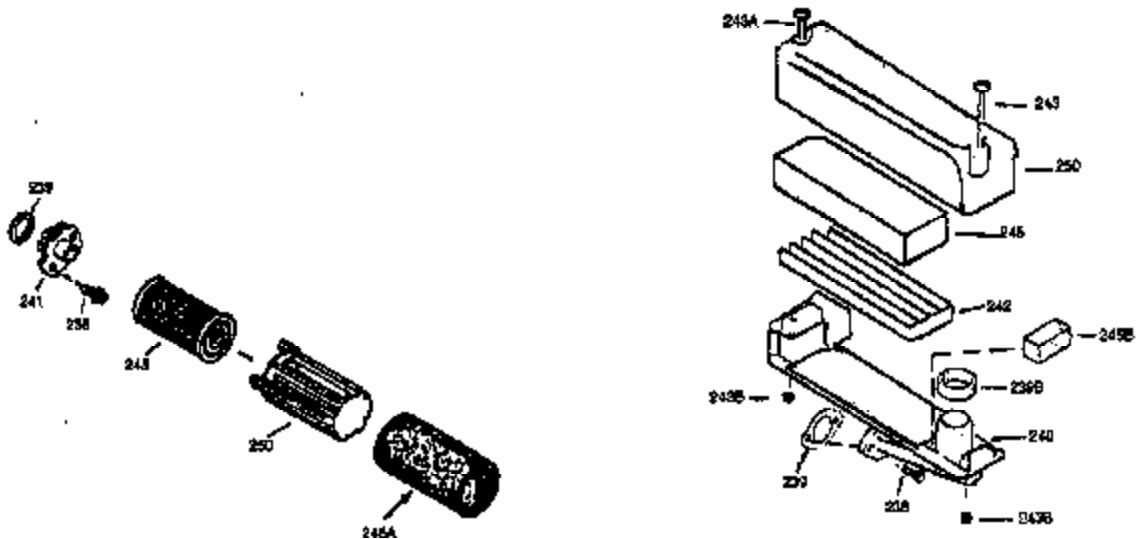

ILLUSTRATION SHOWS TYPICAL PARTS ONLY. ORDER BY PART NUMBER. PARTS NOT LISTED ARE SUPPLIED BY OEM.

VIEW 3 OF 3

Ref #	Part Number	Qty	Description
19	31361	1	Extension Spring
69	35261	1	* Mounting Flange Gasket
182	6201	2	Screw, 1/4-28 x 7/8"
185	31384A	1	Intake Pipe (Incl. 224)
186	34337	1	Governor Link
206	610973	1	Terminal
209	30200	2	Screw, 10-24 x 9/16"
223	650451	2	Screw, 1/4-20 x 1"
243	650899	2	Screw, 10-32 x 2-3/32"
245	35500	1	Air Cleaner Filter
245A	35705	1	Air Cleaner Filter
250	35531	1	Air Cleaner Cover
322	611119	1	Connector Body