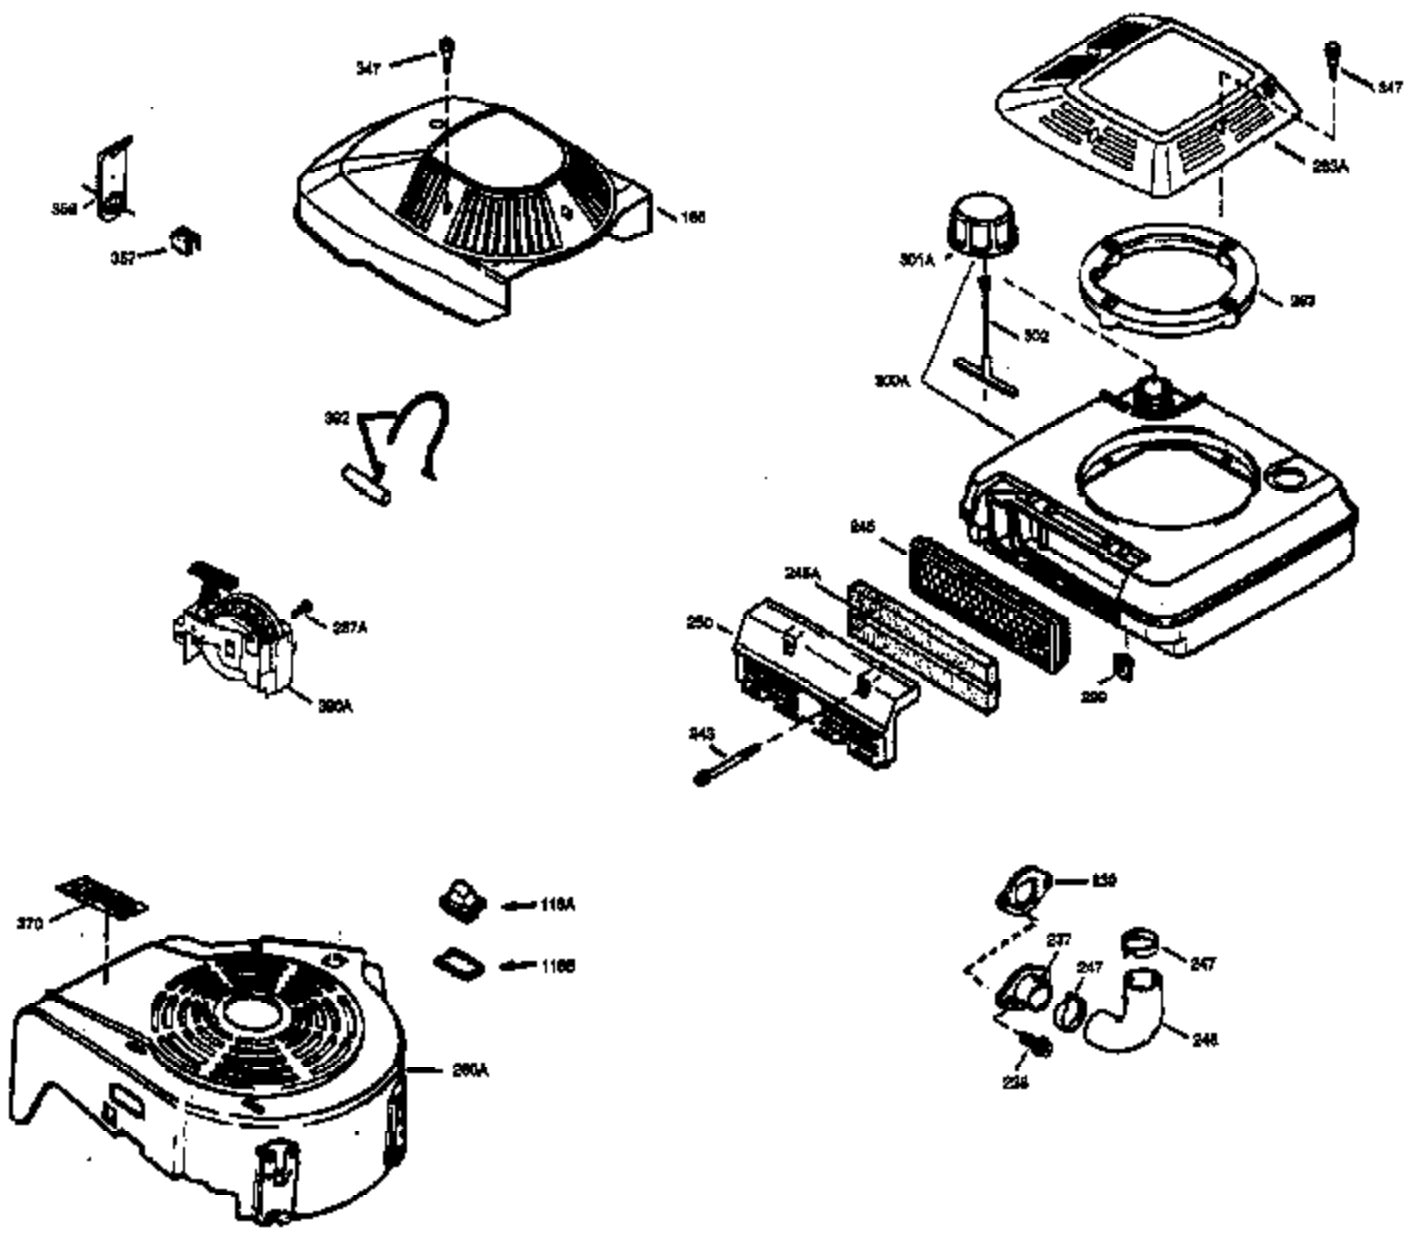

ILLUSTRATION SHOWS TYPICAL PARTS ONLY. ORDER BY PART NUMBER. PARTS NOT LISTED ARE SUPPLIED BY OEM.
VIEW 2 OF 3

Ref #	Part Number	Qty	Description
238	650932	1	Screw, 10-32 x 49/64"
239	34338	1	* Air Cleaner gasket
245	35066	1	Air Cleaner Filter
250	35065	1	Air Cleaner Cover
370	35169	1	Control Decal