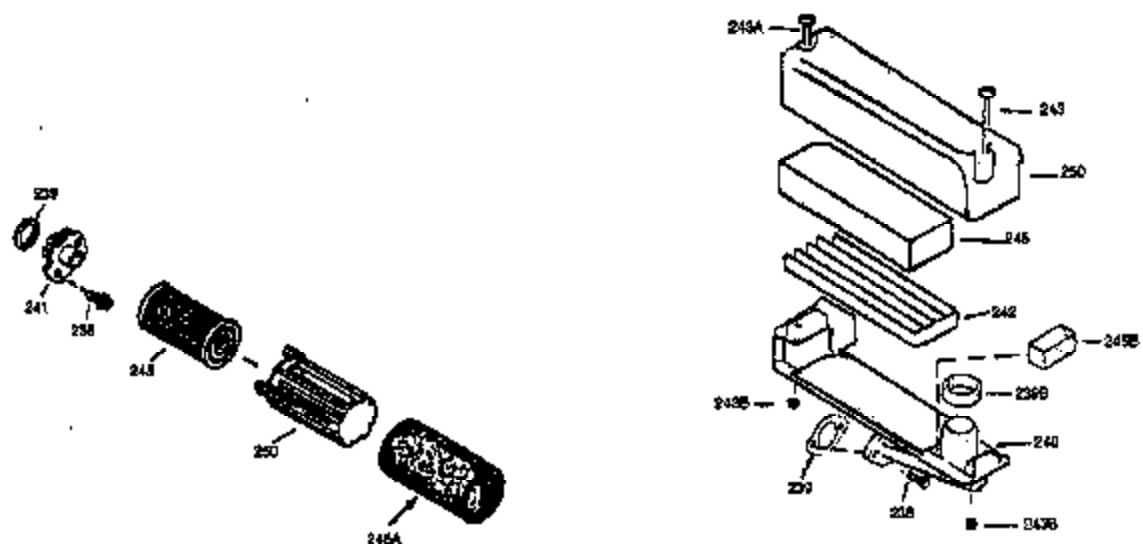

ILLUSTRATION SHOWS TYPICAL PARTS ONLY. ORDER BY PART NUMBER. PARTS NOT LISTED ARE SUPPLIED BY OEM.

VIEW 3 OF 3

Ref #	Part Number	Qty	Description
19	31361	1	Extension Spring
53	31745	1	Tang Washer
54	31787	1	Washer
55	31748	1	P.T.O. Shaft
56	31746	1	L.H. Worm Gear
57	31749	1	Retainer Ring
58	31744	1	Oil Seal
59	31747	1	Washer
69	35261	1	* Mounting Flange Gasket
87	650492	1	Screw, 1/4-20 x 2-1/2"
182	6201	2	Screw, 1/4-28 x 7/8"
185	31384A	1	Intake Pipe (Incl. 224)
186	34337	1	Governor Link
206	610973	1	Terminal
209	30200	2	Screw, 10-24 x 9/16"
223	650451	2	Screw, 1/4-20 x 1"
238	650932	1	Screw, 10-32 x 49/64"
239	34338	1	* Air Cleaner gasket
241	35797	1	Air Cleaner Collar
245	35066	1	Air Cleaner Filter
250	35065	1	Air Cleaner Cover