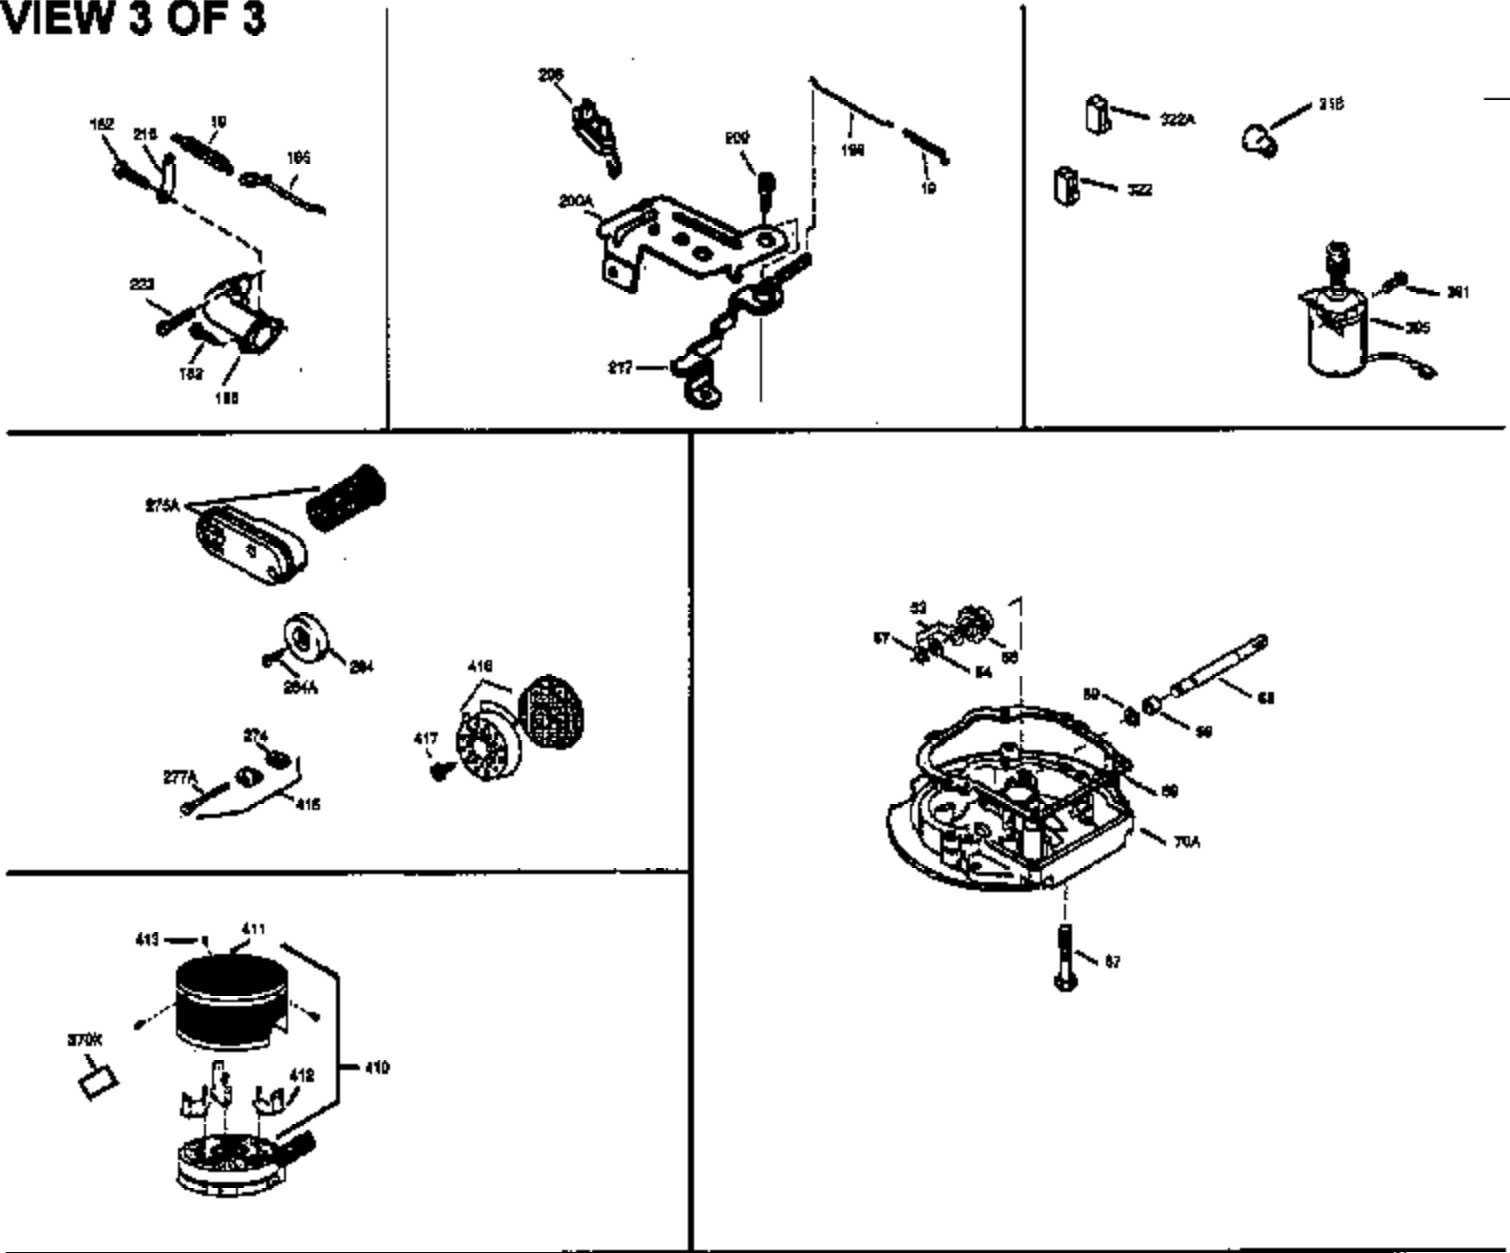

ILLUSTRATION SHOWS TYPICAL PARTS ONLY. ORDER BY PART NUMBER. PARTS NOT LISTED ARE SUPPLIED BY OEM.

VIEW 3 OF 3

Ref #	Part Number	Qty	Description
19	31361	1	Extension Spring
53	31745	1	Tang Washer
54	31787	1	Washer
55	31748	1	P.T.O. Shaft
56	31746	1	L.H. Worm Gear
57	31749	1	Retainer Ring
58	31744	1	Oil Seal
59	31747	1	Washer
69	35261	1	* Mounting Flange Gasket
87	650492	1	Screw, 1/4-20 x 2-1/2"
182	6201	2	Screw, 1/4-28 x 7/8"
185	31384A	1	Intake Pipe (Incl. 224)
186	34337	1	Governor Link
206	610973	1	Terminal
209	30200	2	Screw, 10-24 x 9/16"
223	650451	2	Screw, 1/4-20 x 1"
238	650932	1	Screw, 10-32 x 49/64"
239	34338	1	* Air Cleaner gasket
241	35797	1	Air Cleaner Collar
245	35066	1	Air Cleaner Filter
250	35065	1	Air Cleaner Cover