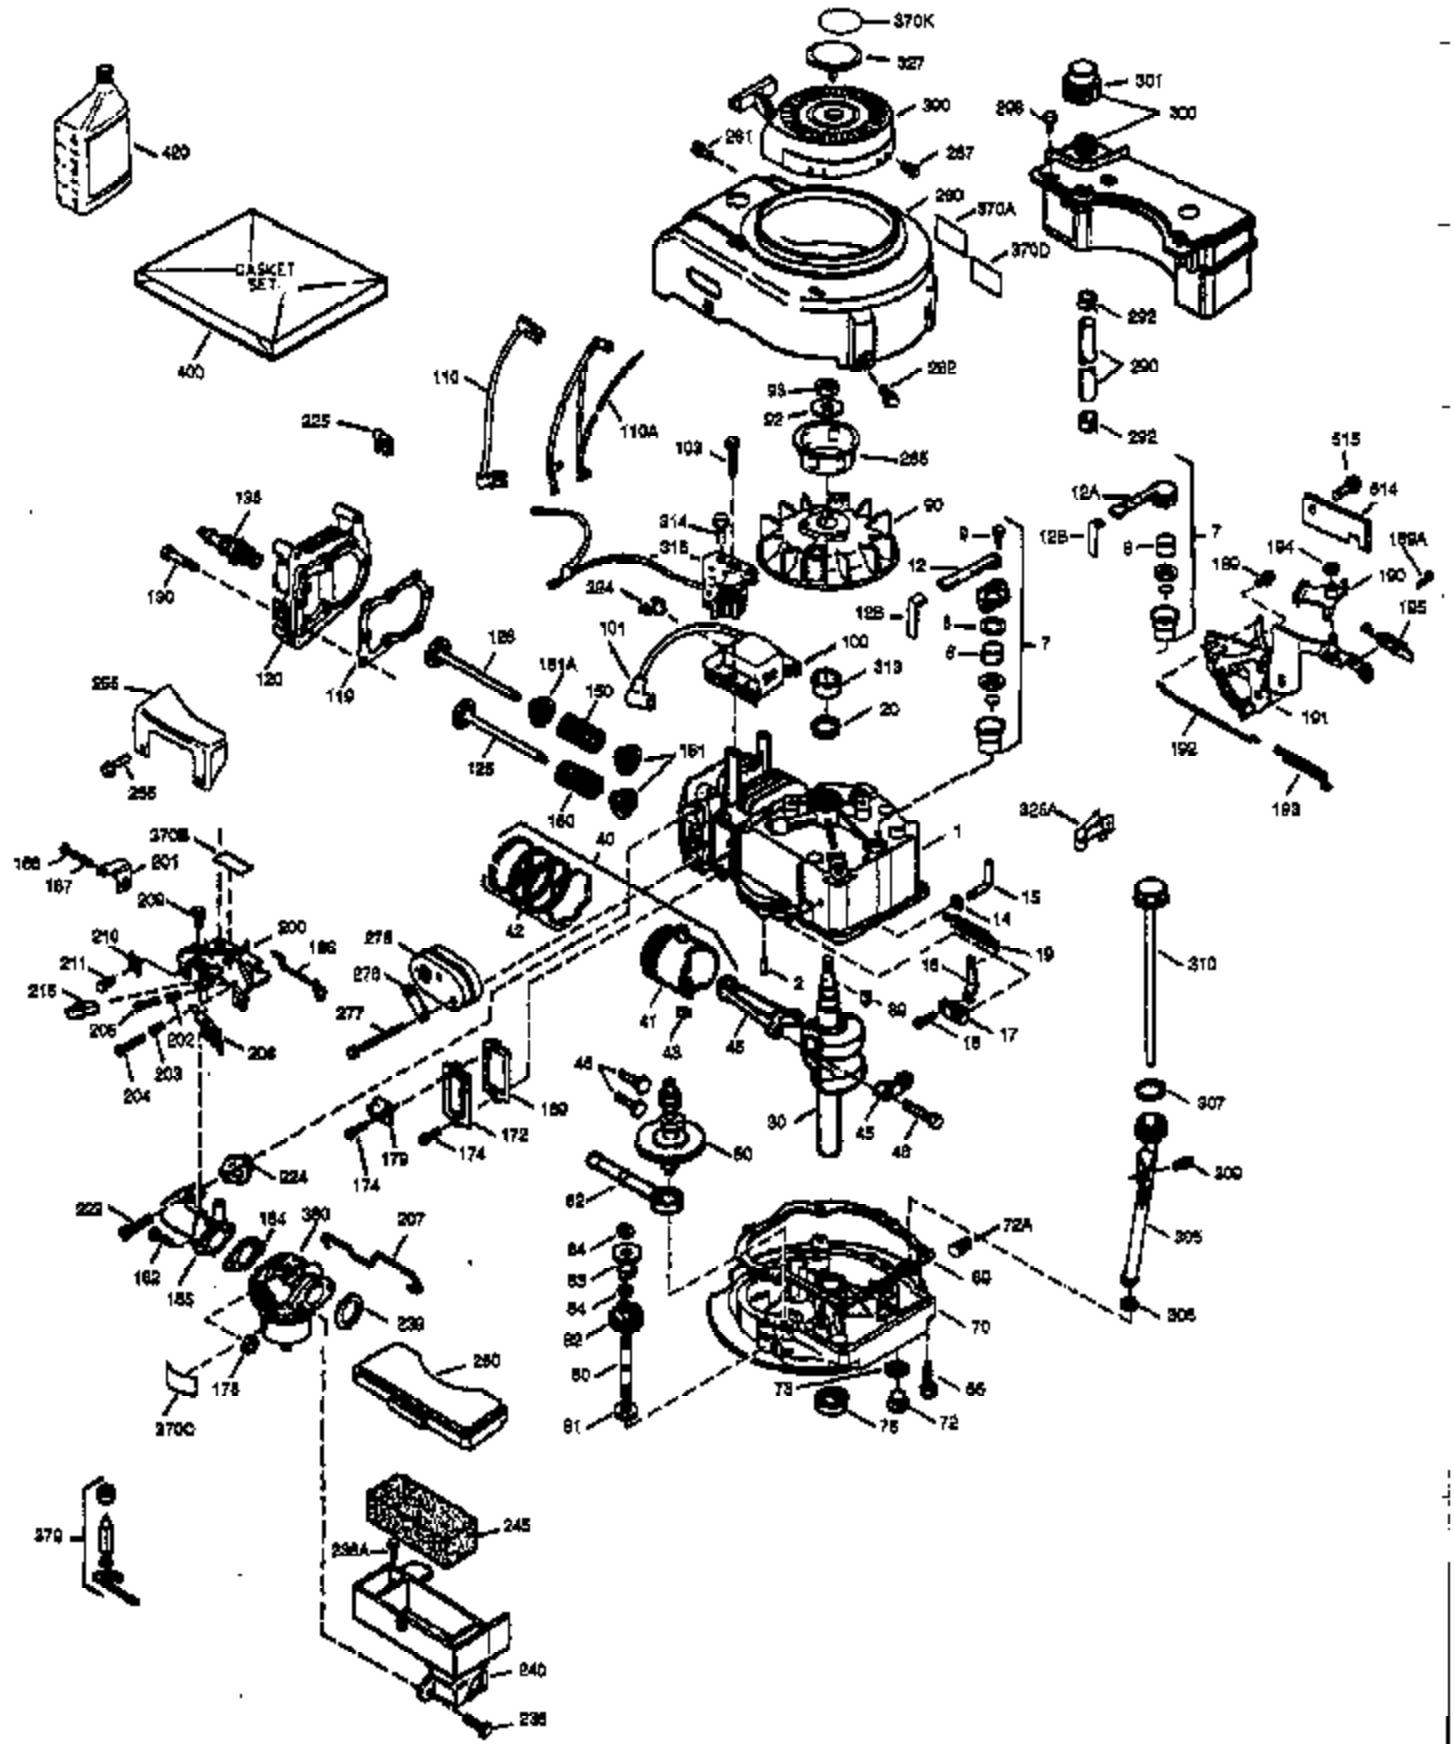

ILLUSTRATION SHOWS TYPICAL PARTS ONLY. ORDER BY PART NUMBER. PARTS NOT LISTED ARE SUPPLIED BY OEM.

VIEW 1 OF 3

| Ref # | Part Number | Qty | Description |
|-------|-------------|-----|---|
| 1 | 35010 | 1 | Cylinder (Incl. 2 & 20) |
| 2 | 26727 | 2 | Dowel Pin |
| 6 | 33734 | 1 | Breather Element |
| 7 | 34214A | 1 | Breather Ass'y. (Incl. 6, 8, 9 & 12) |
| 8 | 33735 | 1 | * Breather Gasket |
| 9 | 30200 | 2 | Screw, 10-24 x 9/16" |
| 12 | 33886 | 1 | Breather Tube |
| 12B | 34695 | 1 | Breather Tube Elbow |
| 14 | 28277 | 1 | Washer |
| 15 | 30589 | 1 | Governor Rod (Incl. 14) |
| 16 | 31383A | 1 | Governor Lever |
| 17 | 31335 | 1 | Governor Lever Clamp |
| 18 | 650548 | 1 | Screw, 8-32 x 5/16" |
| 19 | 31361 | 1 | Extension Spring |
| 20 | 32600 | 1 | Oil Seal |
| 30 | 35258 | 1 | Crankshaft |
| 40 | 35544A | 1 | Piston, Pin & Ring Set (Std.) |
| 40 | 35545A | 1 | Piston, Pin & Ring Set (.010" OS) |
| 40 | 35546 | 1 | Piston, Pin & Ring Set (.020" OS) |
| 41 | 35541 | 1 | Piston & Pin Ass'y. (Std.) (Incl. 43) |
| 41 | 35542 | 1 | Piston & Pin Ass'y. (.010" OS) (Incl. 43) |
| 41 | 35543 | 1 | Piston & Pin Ass'y. (.020" OS) (Incl. 43) |
| 42 | 35547A | 1 | Ring Set (Std.) |
| 42 | 35548A | 1 | Ring Set (.010" OS) |
| 42 | 35549 | 1 | Ring Set (.020" OS) |
| 43 | 20381 | 2 | Piston Pin Retaining Ring |
| 45 | 30963B | 1 | Connecting Rod Ass'y (Incl. 46) |
| 46 | 32610A | 2 | Connecting Rod Bolt |
| 48 | 27241 | 2 | Valve Lifter |
| 50 | 33148A | 1 | Camshaft (BCR) |
| 52 | 29914 | 1 | Oil Pump Ass'y. |
| 69 | 35261 | 1 | * Mounting Flange Gasket |
| 70 | 35651B | 1 | Mounting Flange (Incl. 72, 75 & 80) |
| 72 | 36083 | 1 | Oil Drain Plug |
| 75 | 26208 | 1 | Oil Seal |
| 80 | 30574 | 1 | Governor Shaft |
| 81 | 30590A | 1 | Washer |
| 82 | 30591 | 1 | Governor Gear Ass'y. (Incl. 81) |
| 83 | 30588A | 1 | Governor Spool |
| 84 | 29193 | 2 | Retaining Ring |
| 86 | 650488 | 6 | Screw, 1/4-20 x 1-1/4" |
| 89 | 611004 | 1 | Flywheel Key |
| 90 | 611112 | 1 | Flywheel |
| 92 | 650815 | 1 | Belleville Washer |
| 93 | 650816 | 1 | Flywheel Nut |
| 100 | 34443A | 1 | Solid State Ignition |
| 101 | 610118 | 1 | Spark Plug Cover |
| 103 | 650814 | 2 | Screw, Torx T-15, 10-24 x 1" |
| 110 | 36230 | 1 | Ground Wire |
| 119 | 33015A | 1 | * Cylinder Head Gasket |
| 120 | 34342 | 1 | Cylinder Head |
| 125 | 29313C | 1 | Exhaust Valve (Std.) (Incl. 151) |
| 125 | 29315C | 1 | Exhaust Valve (1/32" OS) (Incl. 151) |
| 126 | 29314B | 1 | Intake Valve (Std.) (Incl. 151) |
| 126 | 29315C | 1 | Intake Valve (1/32" OS) (Incl. 151) |
| 130 | 6021A | 8 | Screw, 5/16-18 x 1-1/2" |
| 135 | 35395 | 1 | Resistor Spark Plug (RJ19LM) |
| 150 | 31672 | 2 | Valve Spring |