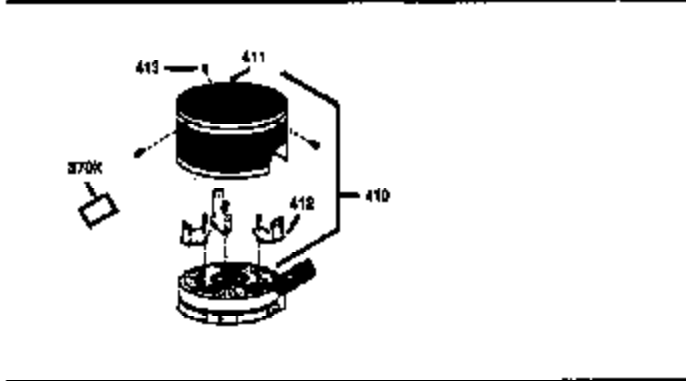

ILLUSTRATION SHOWS TYPICAL PARTS ONLY. ORDER BY PART NUMBER. PARTS NOT LISTED ARE SUPPLIED BY OEM.

VIEW 3 OF 3

Ref #	Part Number	Qty	Description
19	31361	1	Extension Spring
69	35261	1	* Mounting Flange Gasket
182	6201	2	Screw, 1/4-28 x 7/8"
185	31384A	1	Intake Pipe (Incl. 224)
186	34337	1	Governor Link
206	610973	1	Terminal
209	30200	2	Screw, 10-24 x 9/16"
223	650451	2	Screw, 1/4-20 x 1"
238	650932	2	Screw, 10-32 x 49/64"
239	34338	1	* Air Cleaner Gasket
241	35797	1	Air Cleaner Collar
245	35066	1	Air Cleaner Filter
250	35065	1	Air Cleaner Cover