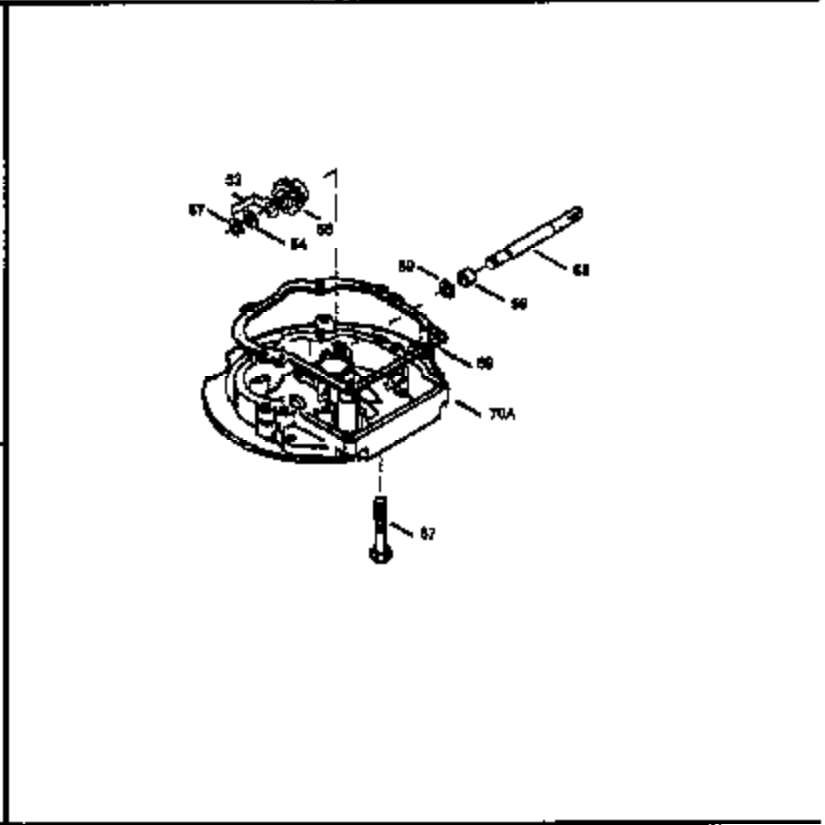

ILLUSTRATION SHOWS TYPICAL PARTS ONLY. ORDER BY PART NUMBER. PARTS NOT LISTED ARE SUPPLIED BY OEM.

VIEW 3 OF 3

Ref #	Part Number	Qty	Description
19	31361	1	Extension Spring
69	35261	1	* Mounting Flange Gasket
182	6201	2	Screw, 1/4-28 x 7/8"
185	31384A	1	Intake Pipe (Incl. 224)
186	34337	1	Governor Link
206	610973	1	Terminal
209	30200	2	Screw, 10-24 x 9/16"
223	650451	2	Screw, 1/4-20 x 1"
238	650932	2	Screw, 10-32 x 49/64"
239	34338	1	* Air Cleaner Gasket
241	35797	1	Air Cleaner Collar
245	35066	1	Air Cleaner Filter
250	35065	1	Air Cleaner Cover