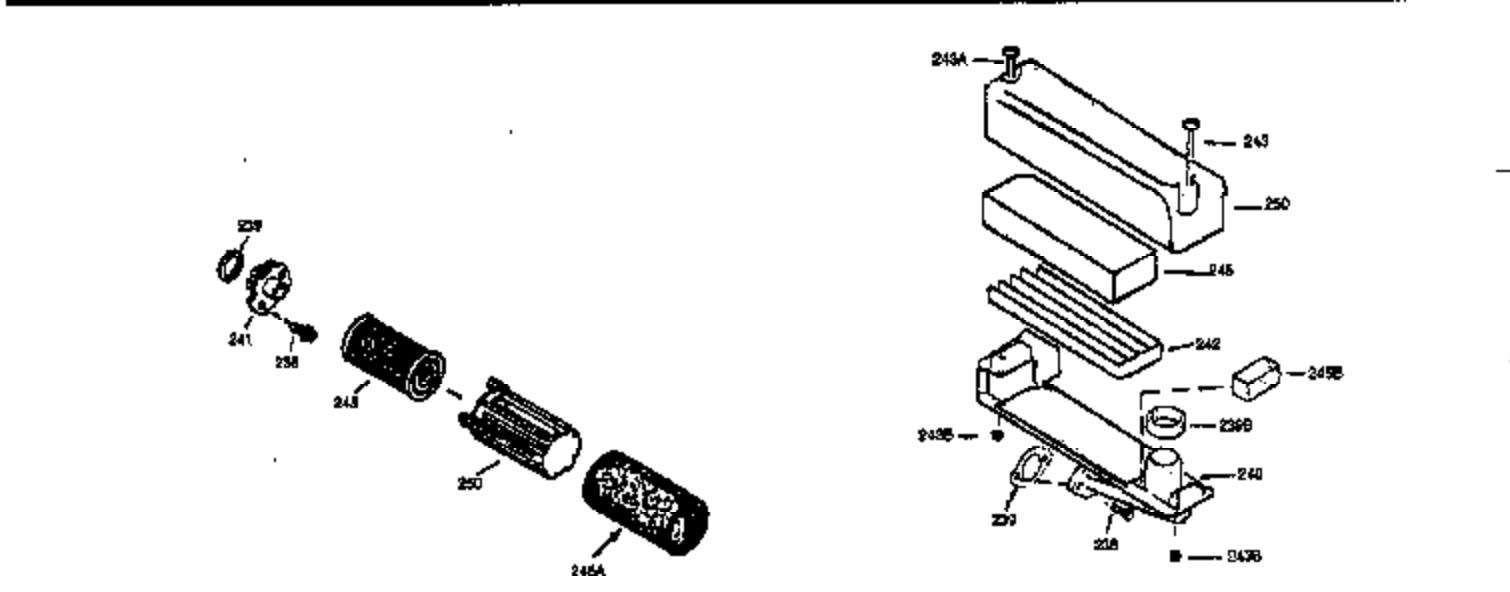

ILLUSTRATION SHOWS TYPICAL PARTS ONLY. ORDER BY PART NUMBER. PARTS NOT LISTED ARE SUPPLIED BY OEM.

VIEW 3 OF 3

Ref #	Part Number	Qty	Description
19	31361	1	Extension Spring
69	35261	1	* Mounting Flange Gasket
182	6201	2	Screw, 1/4-28 x 7/8"
185	31384A	1	Intake Pipe (Incl. 224)
186	34337	1	Governor Link
206	610973	1	Terminal
209	30200	2	Screw, 10-24 x 9/16"
223	650451	2	Screw, 1/4-20 x 1"
238	650932	2	Screw, 10-32 x 49/64"
239	34338	1	* Air Cleaner Gasket
241	35797	1	Air Cleaner Collar
245	35066	1	Air Cleaner Filter
250	35065	1	Air Cleaner Cover