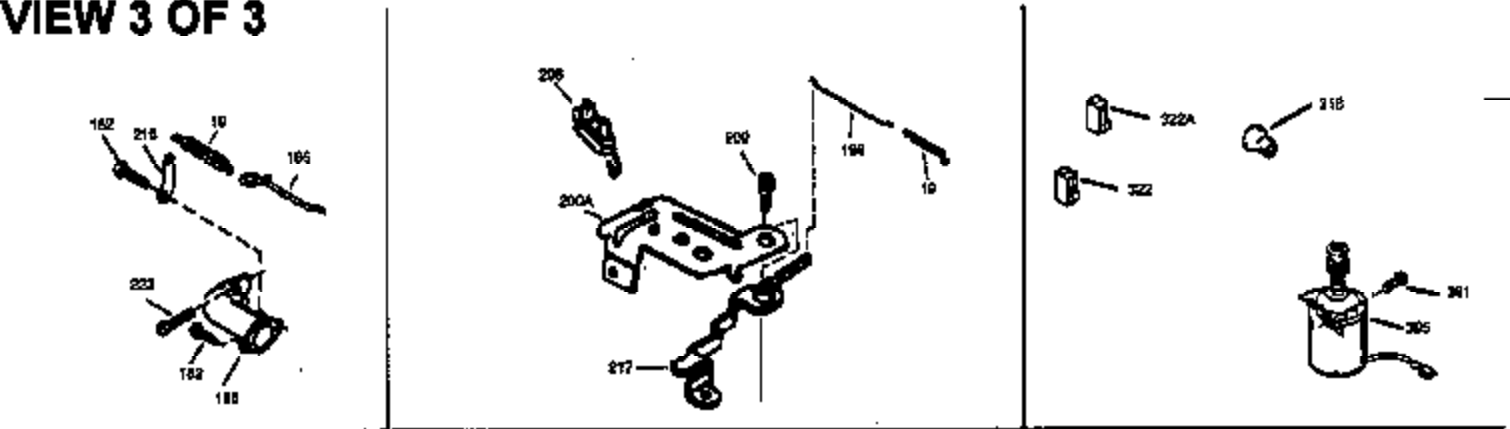

ILLUSTRATION SHOWS TYPICAL PARTS ONLY. ORDER BY PART NUMBER. PARTS NOT LISTED ARE SUPPLIED BY OEM.

VIEW 3 OF 3

Ref #	Part Number	Qty	Description
19	31361	1	Extension Spring
69	35261	1	* Mounting Flange Gasket
182	6201	2	Screw, 1/4-28 x 7/8"
185	31384A	1	Intake Pipe (Incl. 224)
186	34337	1	Governor Link
206	610973	1	Terminal
209	30200	2	Screw, 10-24 x 9/16"
223	650451	2	Screw, 1/4-20 x 1"
238	650932	2	Screw, 10-32 x 49/64"
239	34338	1	* Air Cleaner Gasket
241	35797	1	Air Cleaner Collar
245	35066	1	Air Cleaner Filter
250	35065	1	Air Cleaner Cover