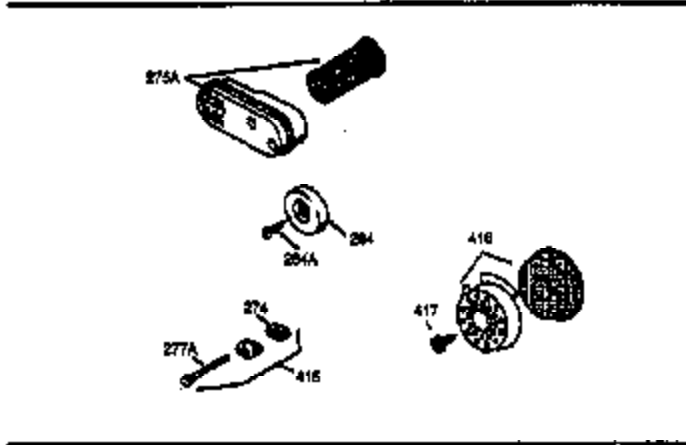

ILLUSTRATION SHOWS TYPICAL PARTS ONLY. ORDER BY PART NUMBER. PARTS NOT LISTED ARE SUPPLIED BY OEM.

VIEW 3 OF 3

Ref #	Part Number	Qty	Description
19	31361	1	Extension Spring
69	35261	1	* Mounting Flange Gasket
182	6201	2	Screw, 1/4-28 x 7/8"
185	31384A	1	Intake Pipe (Incl. 224)
186	34337	1	Governor Link
206	610973	1	Terminal
209	30200	2	Screw, 10-24 x 9/16"
223	650451	2	Screw, 1/4-20 x 1"
238	650932	2	Screw, 10-32 x 49/64"
239	34338	1	* Air Cleaner Gasket
241	35797	1	Air Cleaner Collar
245	35066	1	Air Cleaner Filter
250	35065	1	Air Cleaner Cover