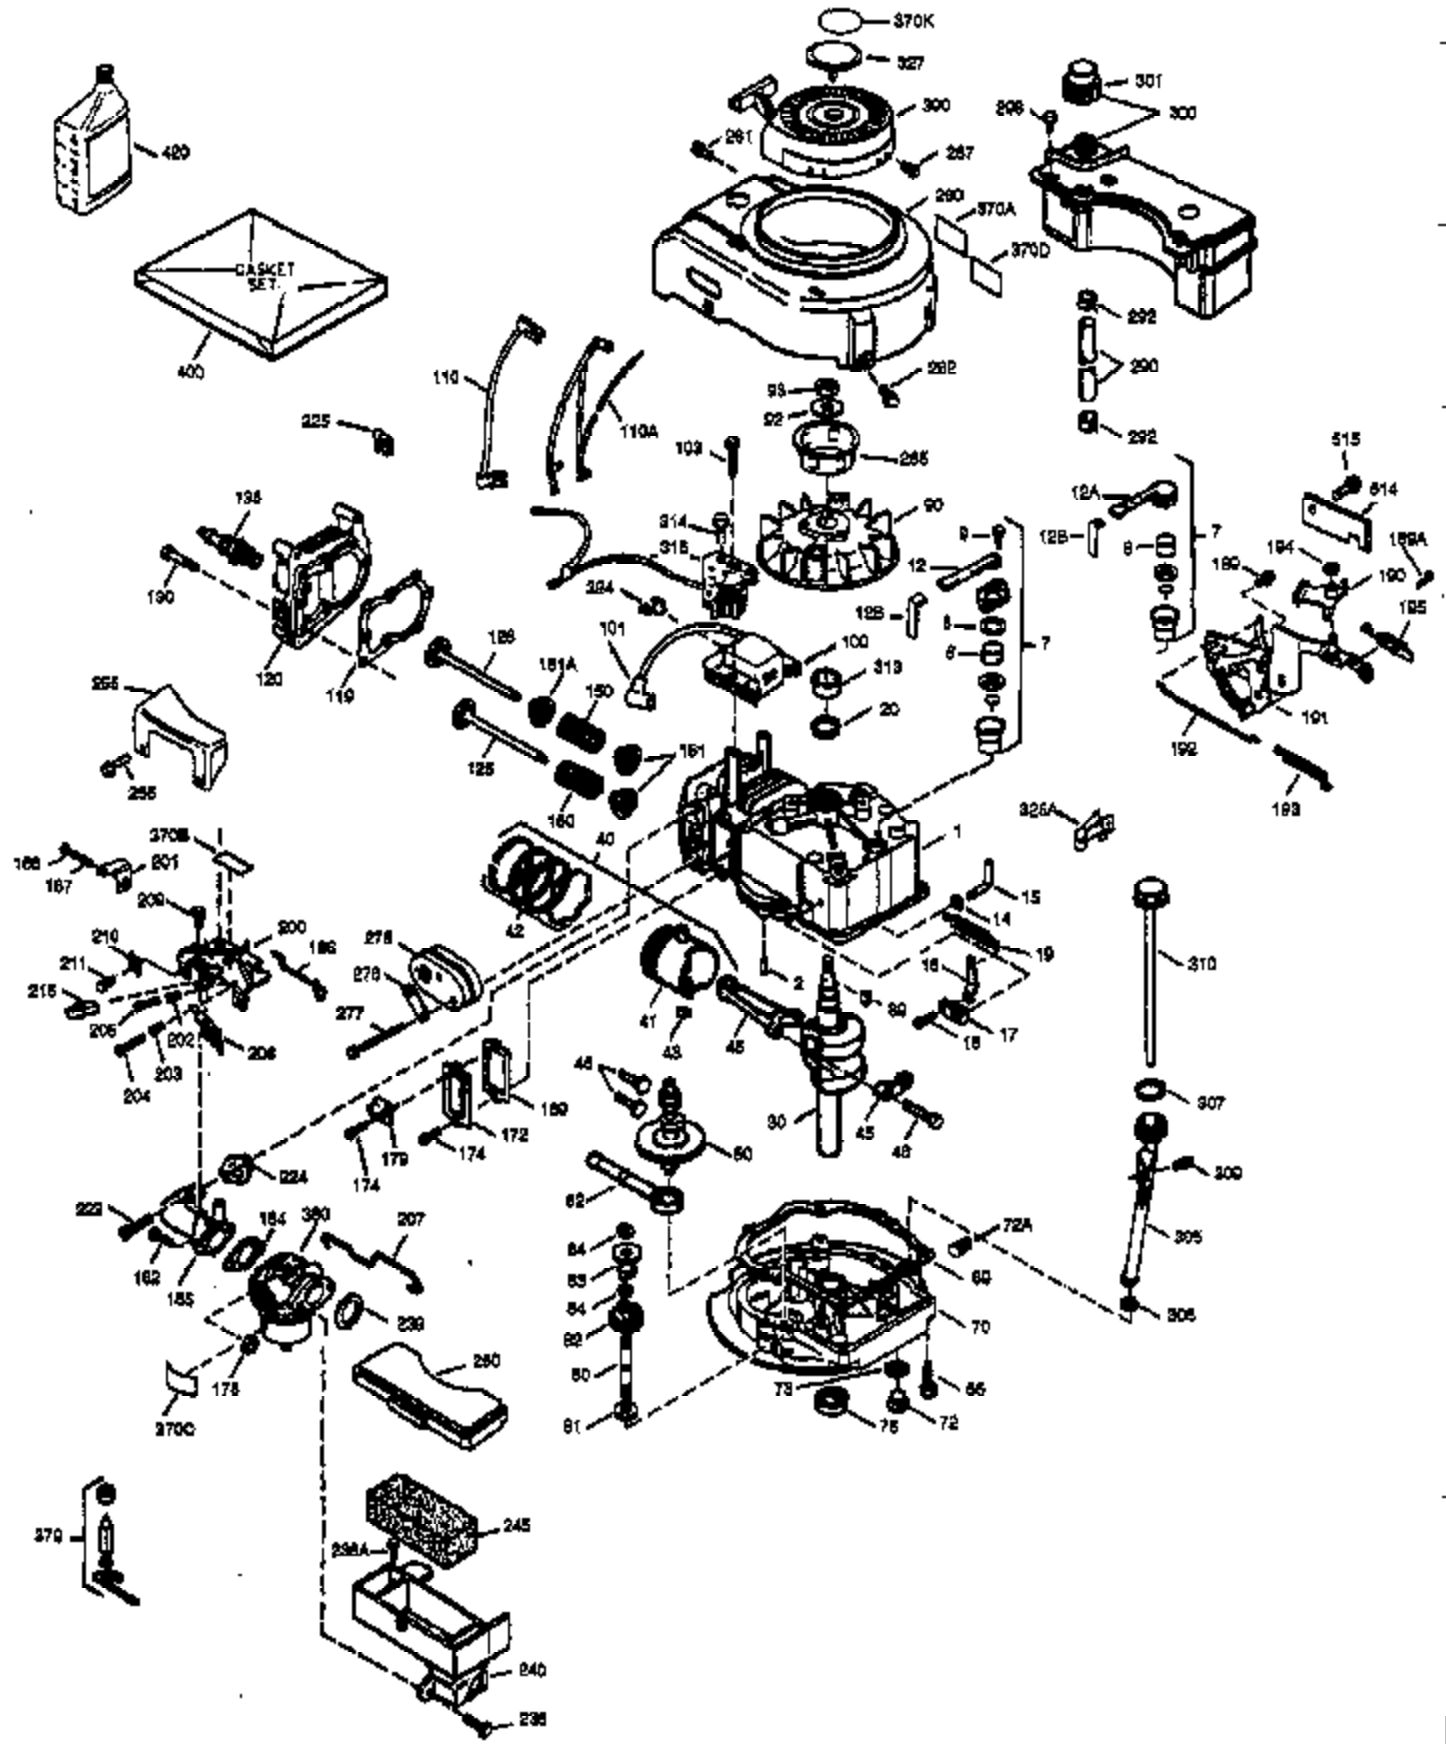

ILLUSTRATION SHOWS TYPICAL PARTS ONLY. ORDER BY PART NUMBER. PARTS NOT LISTED ARE SUPPLIED BY OEM.

VIEW 1 OF 3

Ref #	Part Number	Qty	Description
1	35010	1	Cylinder (Incl. 2 & 20)
2	26727	2	Dowel Pin
6	33734	1	Breather Element
7	34214A	1	Breather Ass'y. (Incl. 6, 8, 9 & 12)
8	33735	1	* Breather Gasket
9	30200	2	Screw, 10-24 x 9/16"
12	33886	1	Breather Tube
12B	34695	1	Breather Tube Elbow
14	28277	1	Washer
15	30589	1	Governor Rod (Incl. 14)
16	31383A	1	Governor Lever
17	31335	1	Governor Lever Clamp
18	650548	1	Screw, 8-32 x 5/16"
19	31361	1	Extension Spring
20	32600	1	Oil Seal
30	35258	1	Crankshaft
40	35544A	1	Piston, Pin & Ring Set (Std.)
40	35545A	1	Piston, Pin & Ring Set (.010" OS)
40	35546	1	Piston, Pin & Ring Set (.020" OS)
41	35541	1	Piston & Pin Ass'y. (Std.) (Incl. 43)
41	35542	1	Piston & Pin Ass'y. (.010" OS) (Incl. 43)
41	35543	1	Piston & Pin Ass'y. (.020" OS) (Incl. 43)
42	35547A	1	Ring Set (Std.)
42	35548A	1	Ring Set (.010" OS)
42	35549	1	Ring Set (.020" OS)
43	20381	2	Piston Pin Retaining Ring
45	30963B	1	Connecting Rod Ass'y (Incl. 46)
46	32610A	2	Connecting Rod Bolt
48	27241	2	Valve Lifter
50	35990	1	Camshaft (BCR)
52	29914	1	Oil Pump Ass'y.
69	35261	1	* Mounting Flange Gasket
70	35651C	1	Mounting Flange (Incl. 72 thru 83)
72	36083	1	Oil Drain Plug
75	26208	1	Oil Seal
80	30574A	1	Governor Shaft
81	30590A	1	Washer
82	30591	1	Governor Gear Ass'y. (Incl. 81)
83	30588A	1	Governor Spool
86	650488	6	Screw, 1/4-20 x 1-1/4"
89	611004	1	Flywheel Key
90	611112	1	Flywheel
92	650815	1	Belleville Washer
93	650816	1	Flywheel Nut
100	34443A	1	Solid State Ignition
101	610118	1	Spark Plug Cover
103	650814	2	Screw, Torx T-15, 10-24 x 1"
110	36230	1	Ground Wire
119	33015A	1	* Cylinder Head Gasket
120	34342	1	Cylinder Head
125	29313C	1	Exhaust Valve (Std.) (Incl. 151)
125	29315C	1	Exhaust Valve (1/32" OS) (Incl. 151)
126	29314B	1	Intake Valve (Std.) (Incl. 151)
126	29315C	1	Intake Valve (1/32" OS) (Incl. 151)
130	6021A	8	Screw, 5/16-18 x 1-1/2"
135	35395	1	Resistor Spark Plug (RJ19LM)
150	35991	2	Valve Spring
151	31673	2	Valve Spring Cap