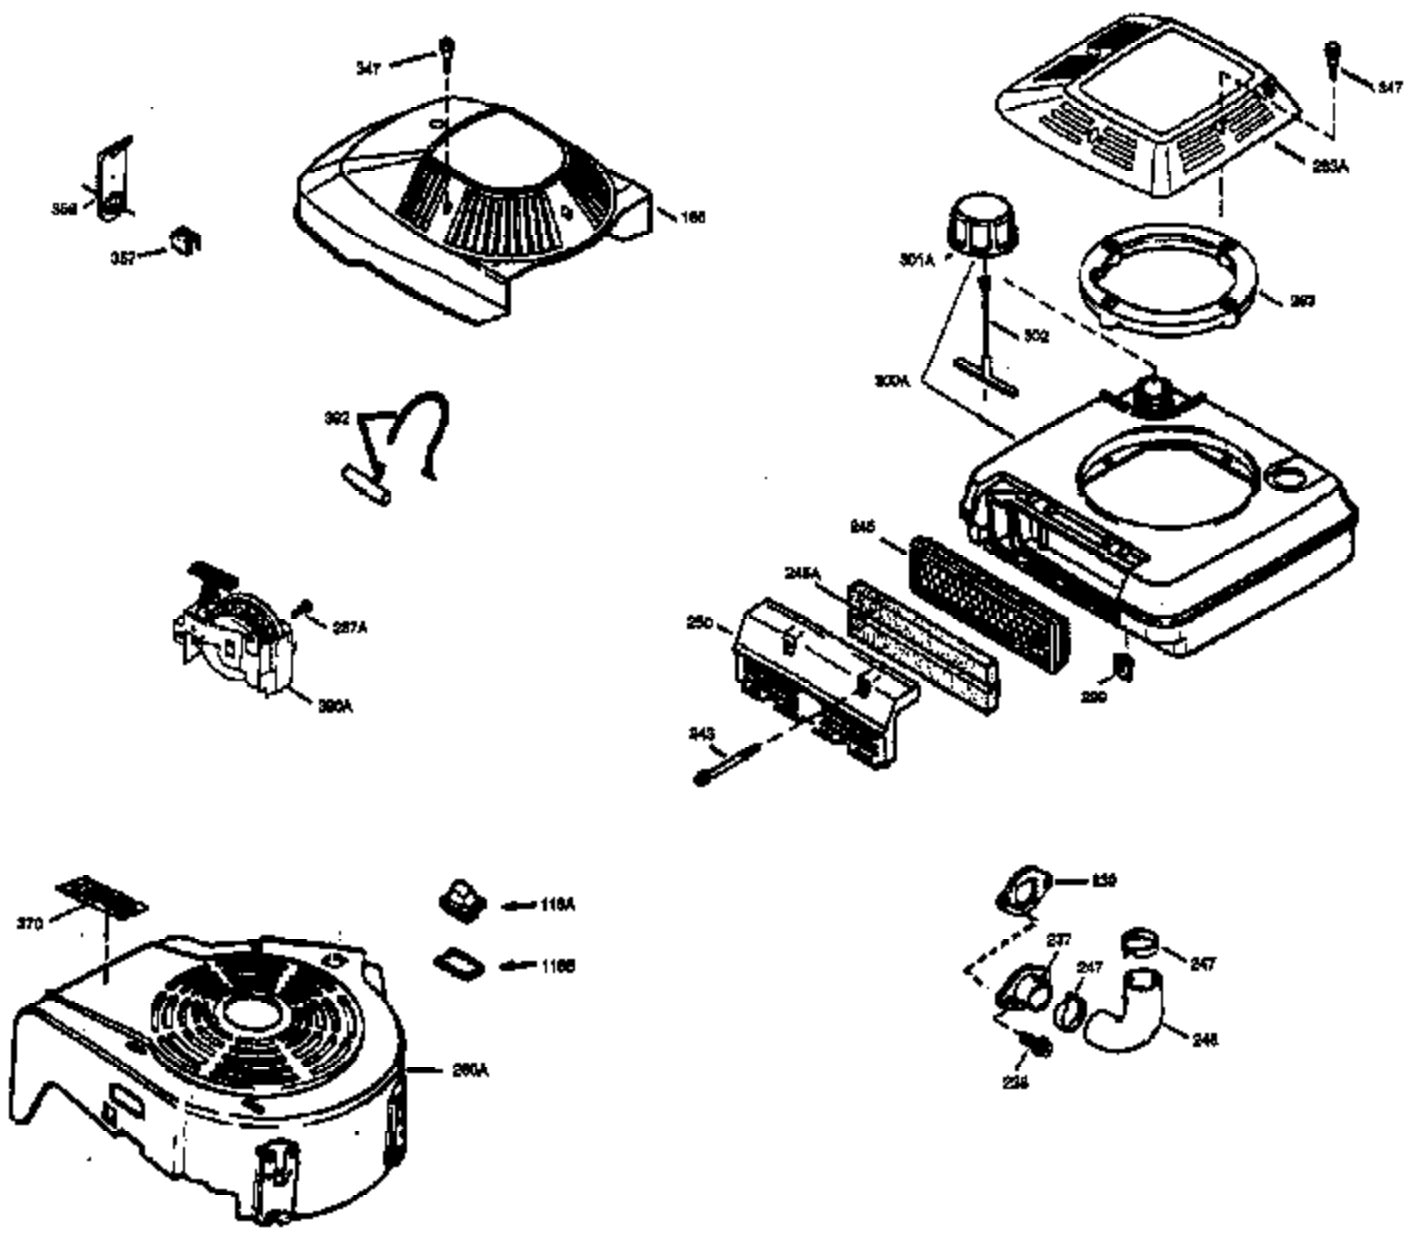

ILLUSTRATION SHOWS TYPICAL PARTS ONLY. ORDER BY PART NUMBER. PARTS NOT LISTED ARE SUPPLIED BY OEM.
VIEW 2 OF 3

Ref #	Part Number	Qty	Description
238	650932	2	Screw, 10-32 x 49/64"
239	34338	1	* Air Cleaner Gasket
245	35066	1	Air Cleaner Filter
250	35065	1	Air Cleaner Cover
370	34442A	1	Instruction Decal