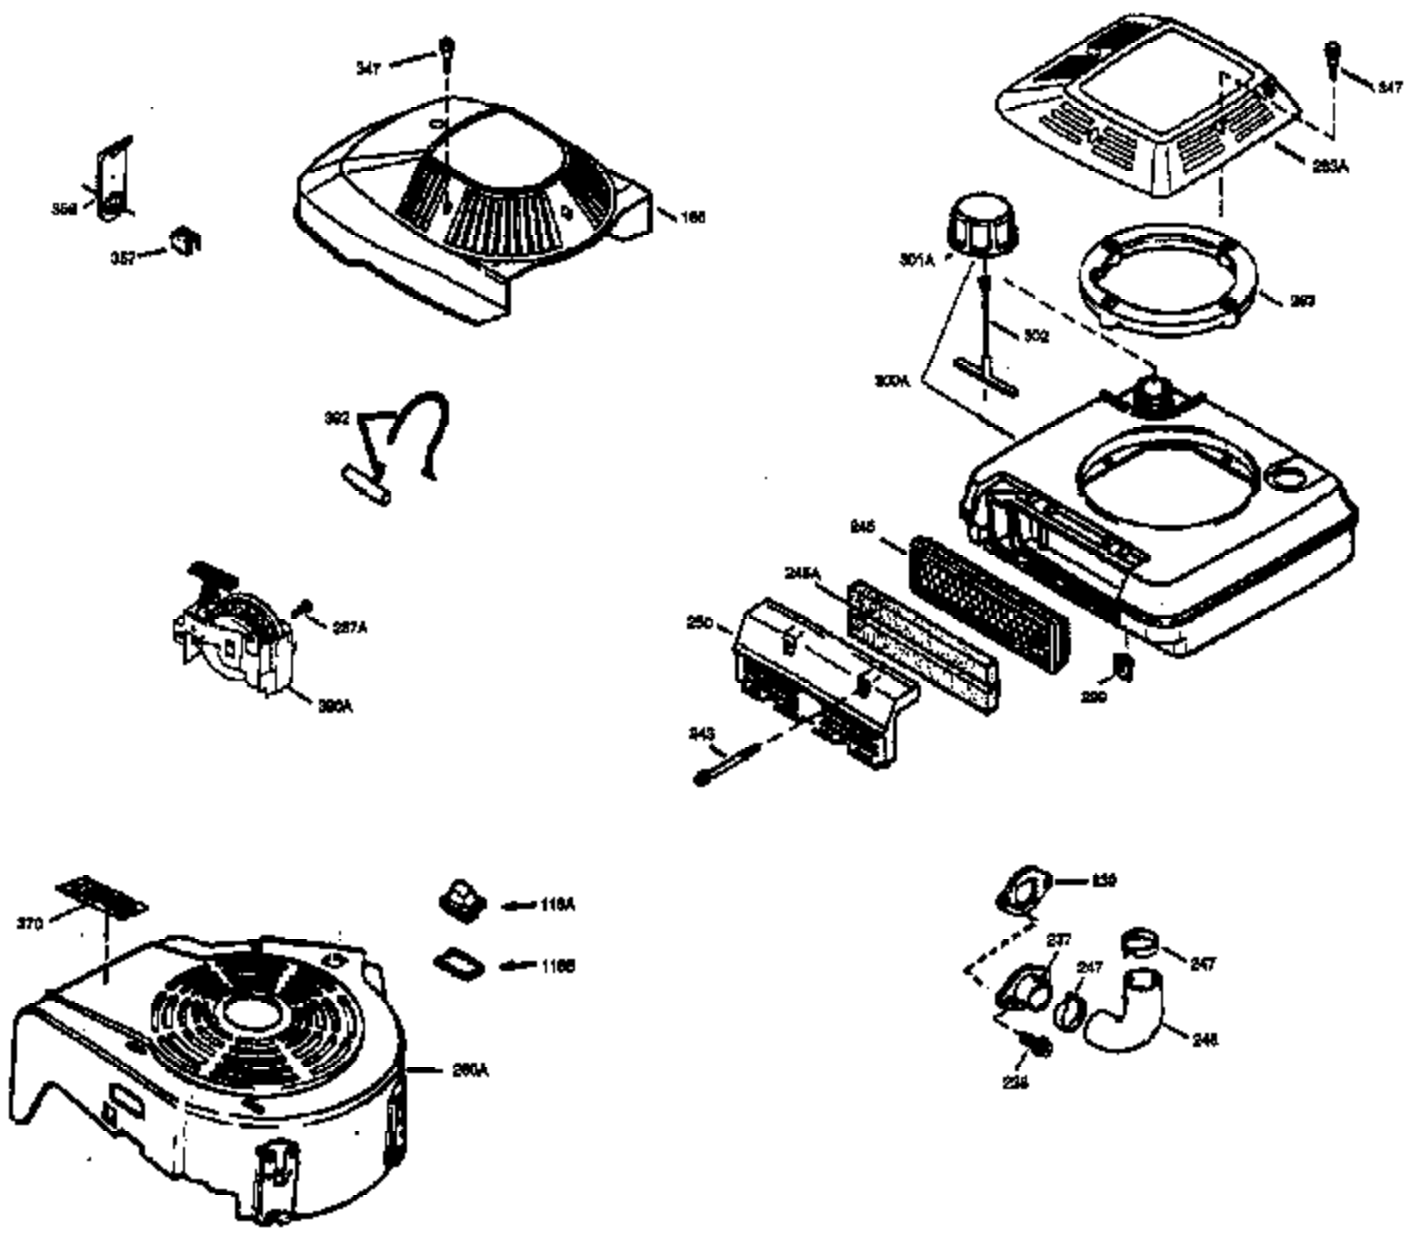

ILLUSTRATION SHOWS TYPICAL PARTS ONLY. ORDER BY PART NUMBER. PARTS NOT LISTED ARE SUPPLIED BY OEM.
VIEW 2 OF 3

Ref #	Part Number	Qty	Description
238	650932	2	Screw, 10-32 x 49/64"
239	34338	1	* Air Cleaner Gasket
245	35066	1	Air Cleaner Filter
250	35065	1	Air Cleaner Cover
370	35169	1	Instruction Decal