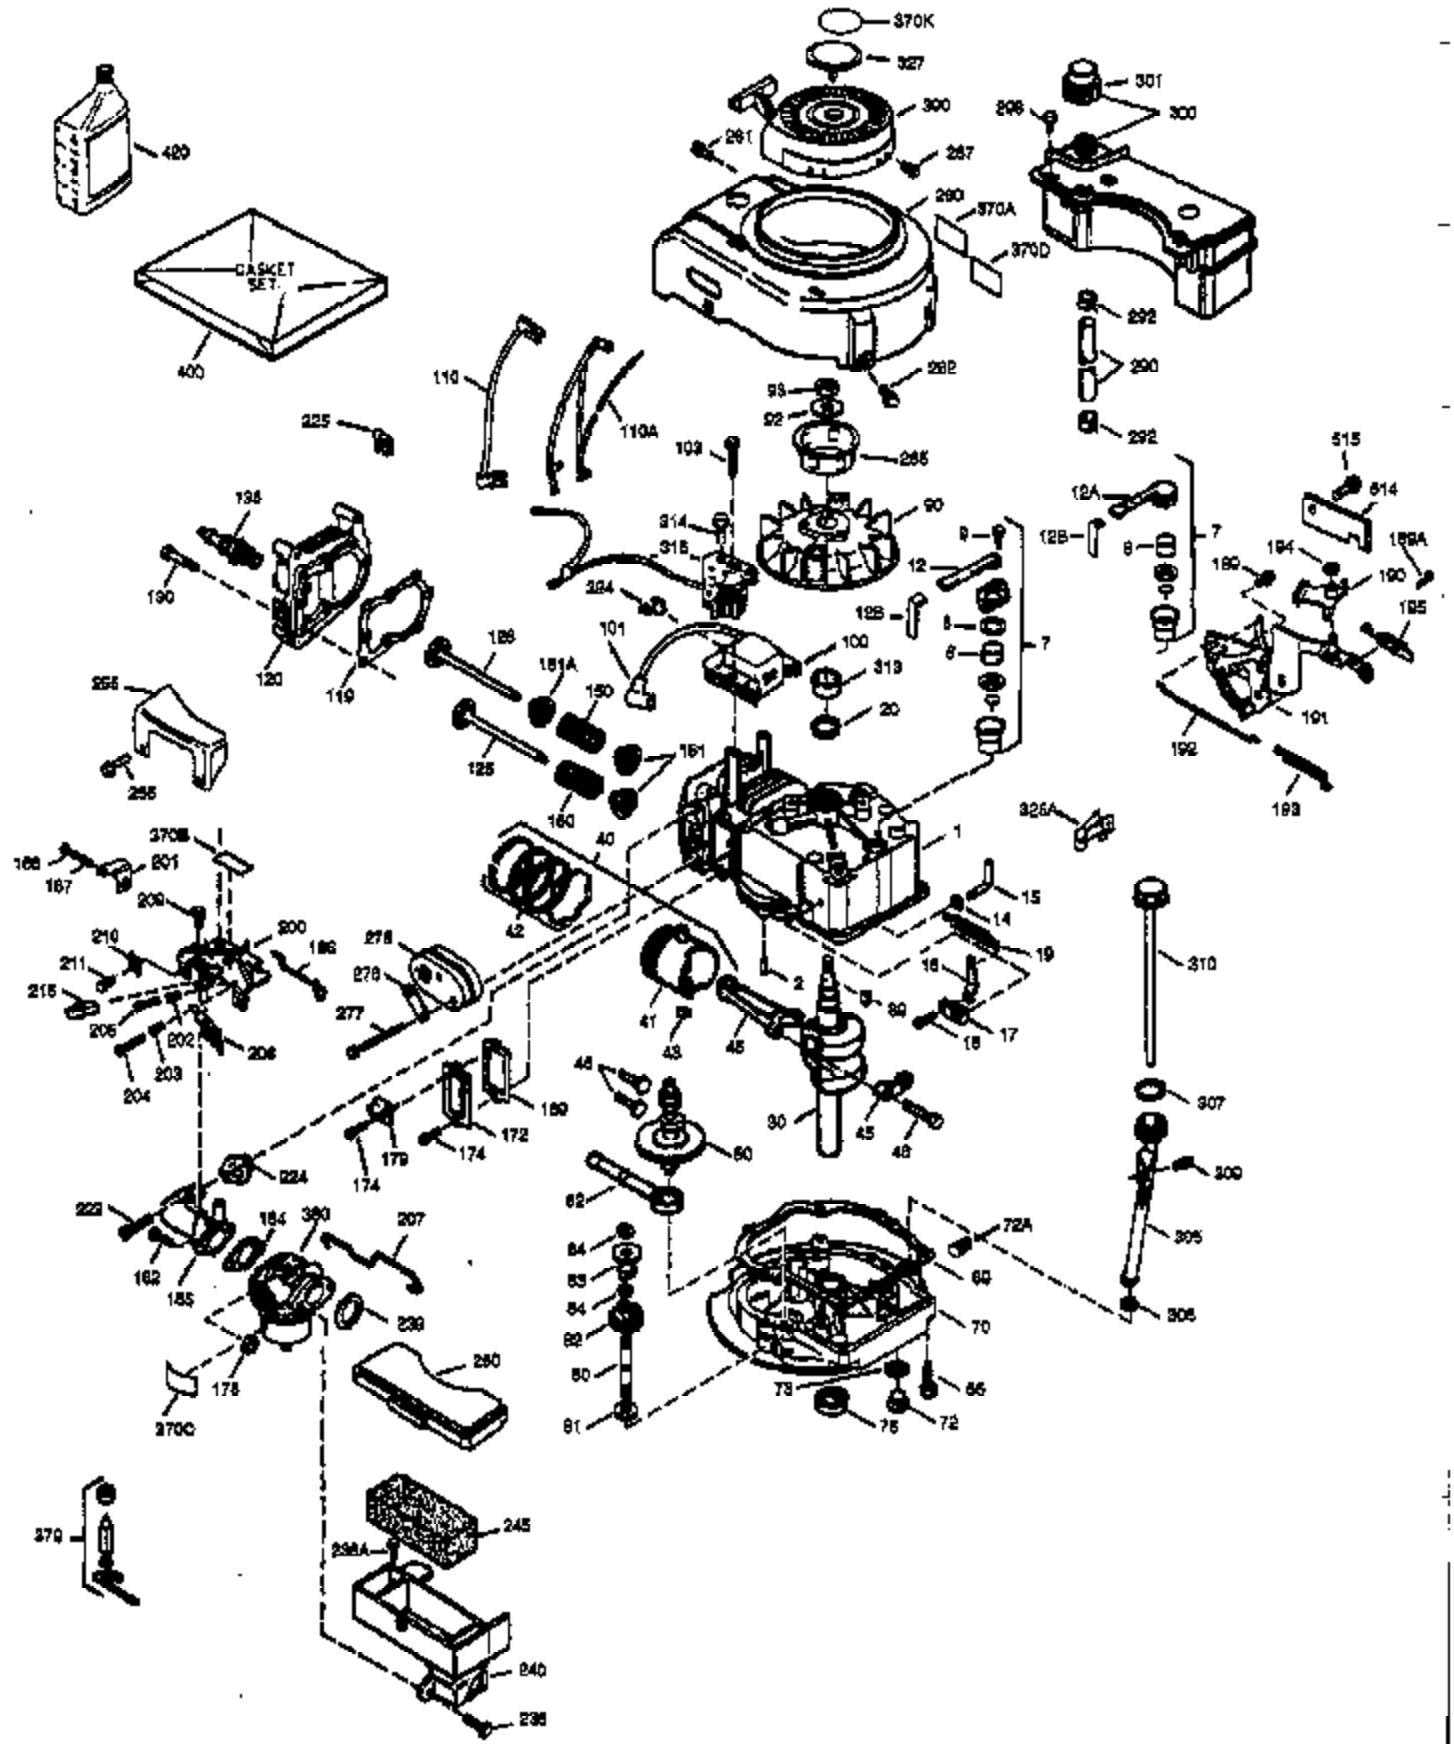

ILLUSTRATION SHOWS TYPICAL PARTS ONLY. ORDER BY PART NUMBER. PARTS NOT LISTED ARE SUPPLIED BY OEM.

VIEW 1 OF 3

Ref #	Part Number	Qty	Description
1	36479	1	Cylinder (Incl. 2, 20 & 125)
2	26727	2	Dowel Pin
6	33734	1	Breather Element
7	34214A	1	Breather Ass'y. (Incl. 6,8,9,12,12B)
8	33735	1	* Breather Gasket
9	30200	2	Screw, 10-24 x 9/16"
12B	34695	1	Breather Tube Elbow
12	33886	1	Breather Tube
14	28277	1	Washer
15	30589	1	Governor Rod (Incl. 14)
16	31383A	1	Governor Lever
17	31335	1	Governor Lever Clamp
18	650548	1	Screw, 8-32 x 5/16"
19	31361	1	Extension Spring
20	32600	1	Oil Seal
30	35258	1	Crankshaft
40	35544A	1	Piston, Pin & Ring Set (Std.)
40	35545A	1	Piston, Pin & Ring Set (.010" OS)
40	35546	1	Piston, Pin & Ring Set (.020" OS)
41	35541	1	Piston & Pin Ass'y. (Std.) (Incl. 43)
41	35542	1	Piston & Pin Ass'y. (.010" OS) (Incl. 43)
41	35543	1	Piston & Pin Ass'y. (.020" OS) (Incl. 43)
42	35547A	1	Ring Set (Std.)
42	35548A	1	Ring Set (.010" OS)
42	35549	1	Ring Set (.020" OS)
43	20381	2	Piston Pin Retaining Ring
45	30963B	1	Connecting Rod Ass'y (Incl. 46)
46	32610A	2	Connecting Rod Bolt
48	27241	2	Valve Lifter
50	35990	1	Camshaft (BCR)
52	29914	1	Oil Pump Ass'y.
69	35261	1	* Mounting Flange Gasket
70	35651C	1	Mounting Flange (Incl. 72 thru 83)
72	36083	1	Oil Drain Plug
75	26208	1	Oil Seal
80	30574A	1	Governor Shaft
81	30590A	1	Washer
82	30591	1	Governor Gear Ass'y. (Incl. 81)
83	30588A	1	Governor Spool
86	650488	6	Screw, 1/4-20 x 1-1/4"
89	611004	1	Flywheel Key
90	611112	1	Flywheel
92	650815	1	Belleville Washer
93	650816	1	Flywheel Nut
100	34443A	1	Solid State Ignition
101	610118	1	Spark Plug Cover
103	650814	2	Screw, Torx T-15, 10-24 x 1"
110	36230	1	Ground Wire
119	36440	1	* Cylinder Head Gasket
120	36476	1	Cylinder Head
125	36471	1	Exhaust Valve (Std.) (Incl. 151)
125	36472	1	Exhaust Valve (1/32" OS) (Incl. 151)
126	29314B	1	Intake Valve (Std.) (Incl. 151)
126	29315C	1	Intake Valve (1/32" OS) (Incl. 151)
130	6021A	8	Screw, 5/16-18 x 1-1/2"
135	35395	1	Resistor Spark Plug (RJ19LM)
150	35991	2	Valve Spring
151	31673	2	Valve Spring Cap