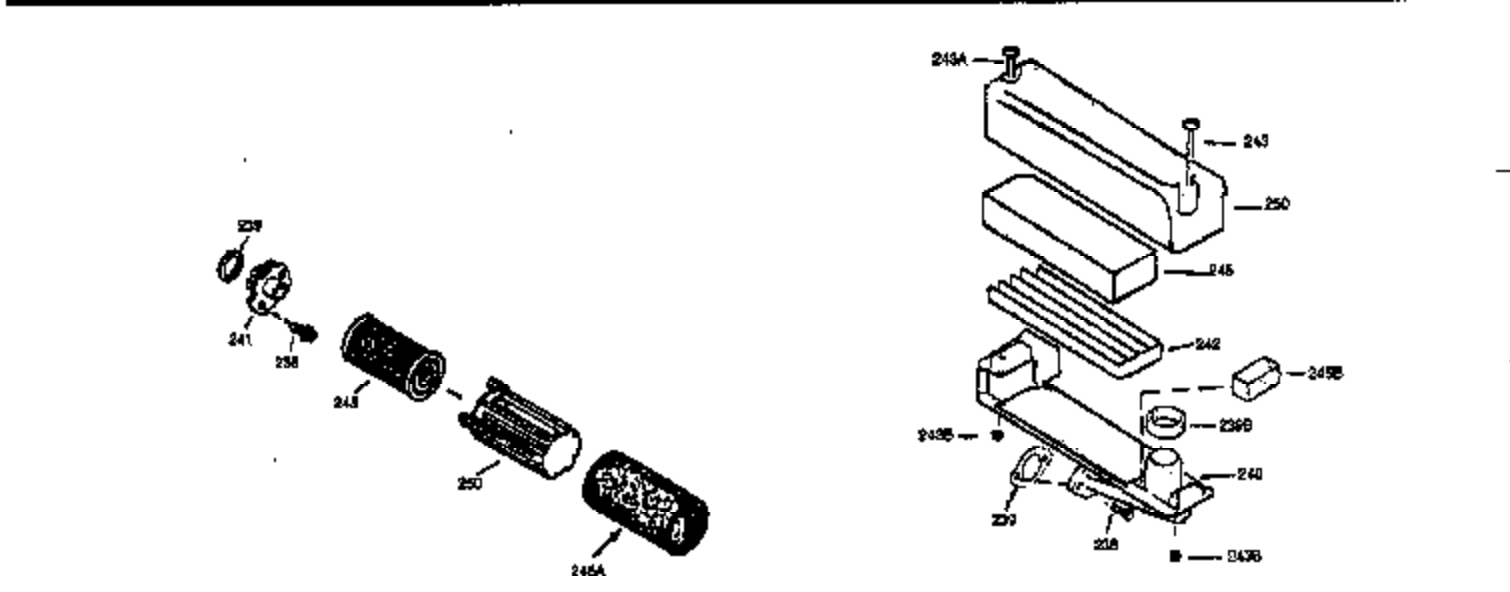

ILLUSTRATION SHOWS TYPICAL PARTS ONLY. ORDER BY PART NUMBER. PARTS NOT LISTED ARE SUPPLIED BY OEM.

VIEW 3 OF 3

Ref #	Part Number	Qty	Description
19	33890	1	Extension Spring
69	35261	1	* Mounting Flange Gasket
182	6201	2	Screw, 1/4-28 x 7/8"
185	33004A	1	Intake Pipe (Incl. 224)
186	33151	1	Governor Link
206	610973	1	Terminal
209	650804	1	Screw, 10-24 x 9/16"
217	34310	1	Control Lever
223	650451	2	Screw, 1/4-20 x 1"
238	650762	2	Screw, 10-32 x 1-29/32"
239	33051	1	Air Cleaner Gasket
240	33895	1	Air Cleaner Body
245	33896	1	Air Cleaner Filter
250	33897	1	Air Cleaner Cover
284	32431	1	Muffler Deflector
284A	650760	1	Screw, 8-32 x 3/8"
322	610885	1	Connector Body