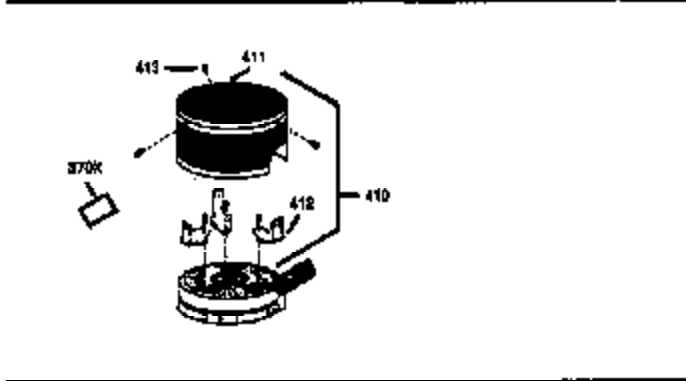

ILLUSTRATION SHOWS TYPICAL PARTS ONLY. ORDER BY PART NUMBER. PARTS NOT LISTED ARE SUPPLIED BY OEM.

VIEW 3 OF 3

Ref #	Part Number	Qty	Description
19	33890	1	Extension Spring
69	35261	1	* Mounting Flange Gasket
182	6201	2	Screw, 1/4-28 x 7/8"
185	33004A	1	Intake Pipe (Incl. 224)
186	33151	1	Governor Link
206	610973	1	Terminal
209	650804	1	Screw, 10-24 x 9/16"
217	34310	1	Control Lever
223	650451	2	Screw, 1/4-20 x 1"
238	650762	2	Screw, 10-32 x 1-29/32"
239	33051	1	Air Cleaner Gasket
240	33895	1	Air Cleaner Body
245	33896	1	Air Cleaner Filter
250	33897	1	Air Cleaner Cover
284	32431	1	Muffler Deflector
284A	650760	1	Screw, 8-32 x 3/8"
322	610885	1	Connector Body