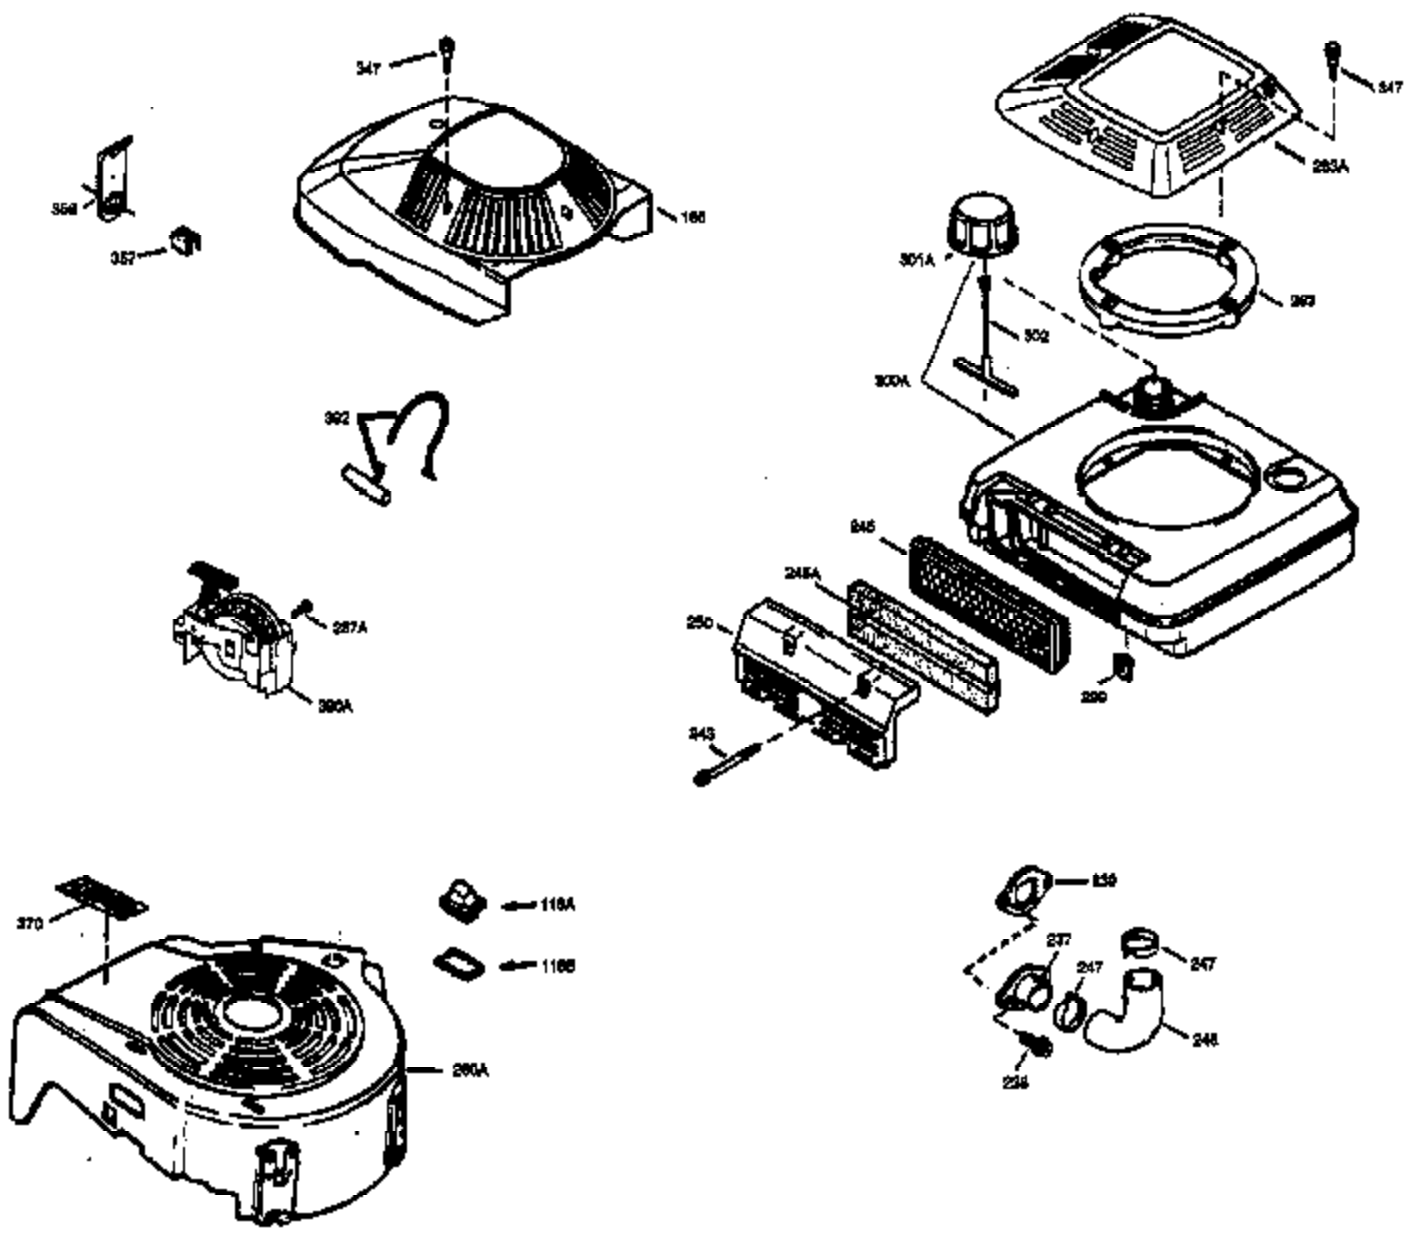

ILLUSTRATION SHOWS TYPICAL PARTS ONLY. ORDER BY PART NUMBER. PARTS NOT LISTED ARE SUPPLIED BY OEM.
VIEW 2 OF 3

Ref #	Part Number	Qty	Description
238	650762	2	Screw, 10-32 x 1-29/32"
239	33051	1	Air Cleaner Gasket
245	33896	1	Air Cleaner Filter
250	33897	1	Air Cleaner Cover
370	34346	1	Lubrication Decal
392	590343	1	Starter Rope