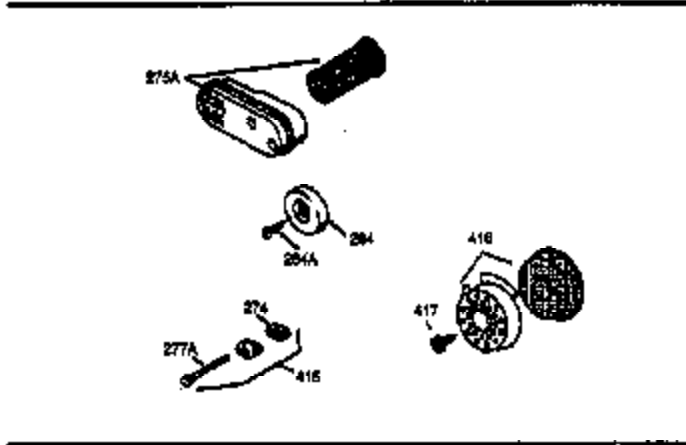

ILLUSTRATION SHOWS TYPICAL PARTS ONLY. ORDER BY PART NUMBER. PARTS NOT LISTED ARE SUPPLIED BY OEM.

VIEW 3 OF 3

Ref #	Part Number	Qty	Description
19	33890	1	Extension Spring
69	35261	1	* Mounting Flange Gasket
182	6201	2	Screw, 1/4-28 x 7/8"
185	33004A	1	Intake Pipe (Incl. 224)
186	33151	1	Governor Link
206	610973	1	Terminal
209	650804	1	Screw, 10-24 x 9/16"
217	34310	1	Control Lever
223	650451	2	Screw, 1/4-20 x 1"
238	650762	2	Screw, 10-32 x 1-29/32"
239	33051	1	Air Cleaner Gasket
240	33895	1	Air Cleaner Body
245	33896	1	Air Cleaner Filter
250	33897	1	Air Cleaner Cover
284	32431	1	Muffler Deflector
284A	650760	1	Screw, 8-32 x 3/8"
322	610885	1	Connector Body