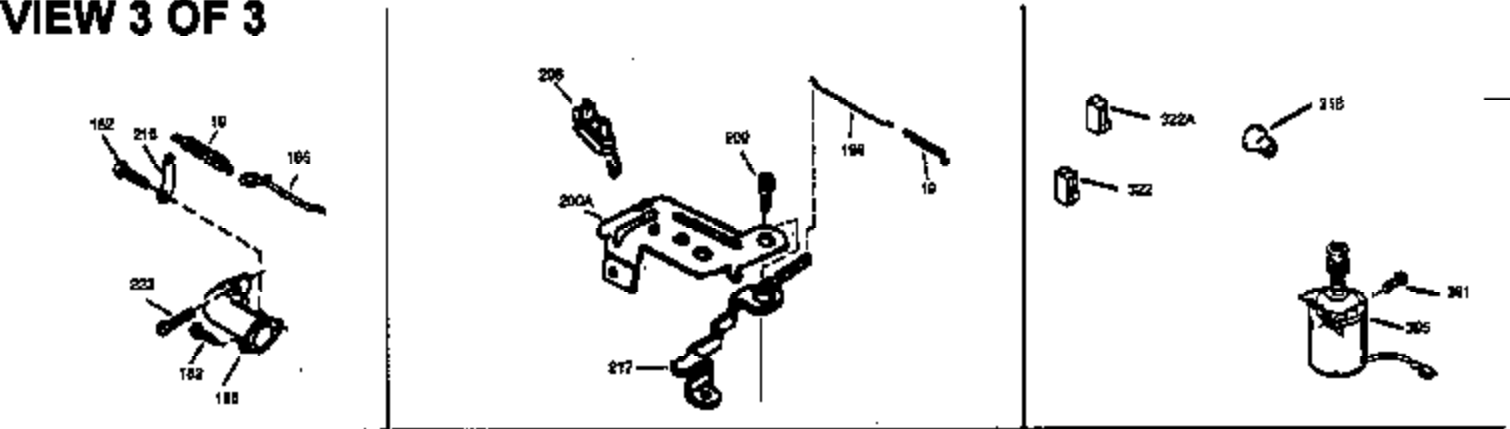

ILLUSTRATION SHOWS TYPICAL PARTS ONLY. ORDER BY PART NUMBER. PARTS NOT LISTED ARE SUPPLIED BY OEM.

VIEW 3 OF 3

Ref #	Part Number	Qty	Description
19	33890	1	Extension Spring
69	35261	1	* Mounting Flange Gasket
182	6201	2	Screw, 1/4-28 x 7/8"
185	33004A	1	Intake Pipe (Incl. 224)
186	33151	1	Governor Link
206	610973	1	Terminal
209	650804	1	Screw, 10-24 x 9/16"
217	34310	1	Control Lever
223	650451	2	Screw, 1/4-20 x 1"
238	650762	2	Screw, 10-32 x 1-29/32"
239	33051	1	Air Cleaner Gasket
240	33895	1	Air Cleaner Body
245	33896	1	Air Cleaner Filter
250	33897	1	Air Cleaner Cover
284	32431	1	Muffler Deflector
284A	650760	1	Screw, 8-32 x 3/8"
322	610885	1	Connector Body