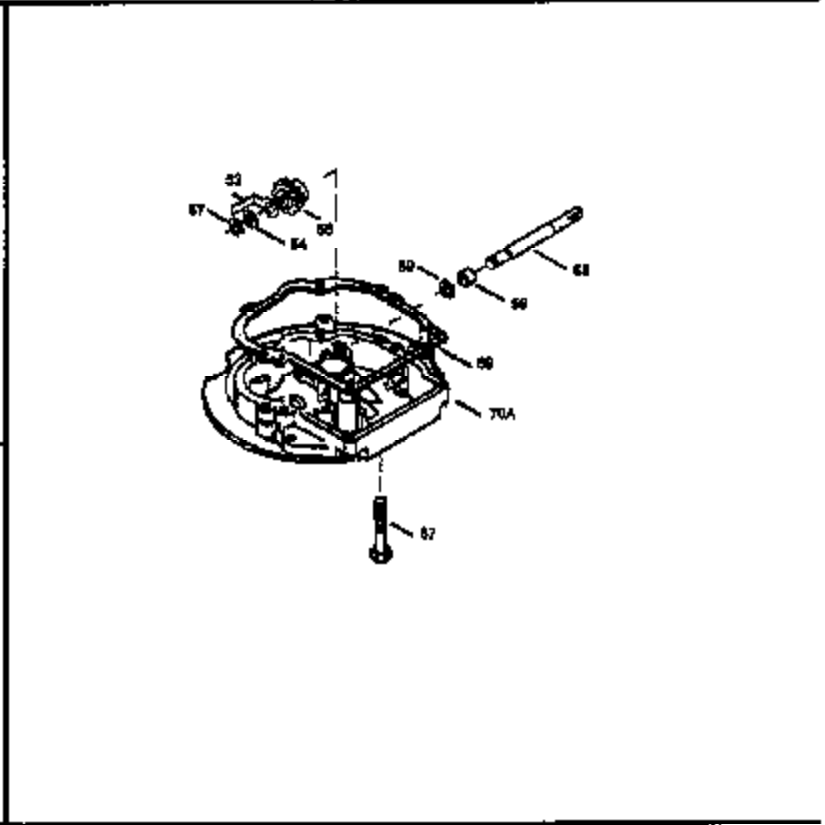

ILLUSTRATION SHOWS TYPICAL PARTS ONLY. ORDER BY PART NUMBER. PARTS NOT LISTED ARE SUPPLIED BY OEM.

VIEW 3 OF 3

Ref #	Part Number	Qty	Description
19	33890	1	Extension Spring
69	35261	1	* Mounting Flange Gasket
182	6201	2	Screw, 1/4-28 x 7/8"
185	33004A	1	Intake Pipe (Incl. 224)
186	33151	1	Governor Link
206	610973	1	Terminal
209	650804	1	Screw, 10-24 x 9/16"
217	34310	1	Control Lever
223	650451	2	Screw, 1/4-20 x 1"
238	650762	2	Screw, 10-32 x 1-29/32"
239	33051	1	Air Cleaner Gasket
240	33895	1	Air Cleaner Body
245	33896	1	Air Cleaner Filter
250	33897	1	Air Cleaner Cover
284	32431	1	Muffler Deflector
284A	650760	1	Screw, 8-32 x 3/8"
322	610885	1	Connector Body