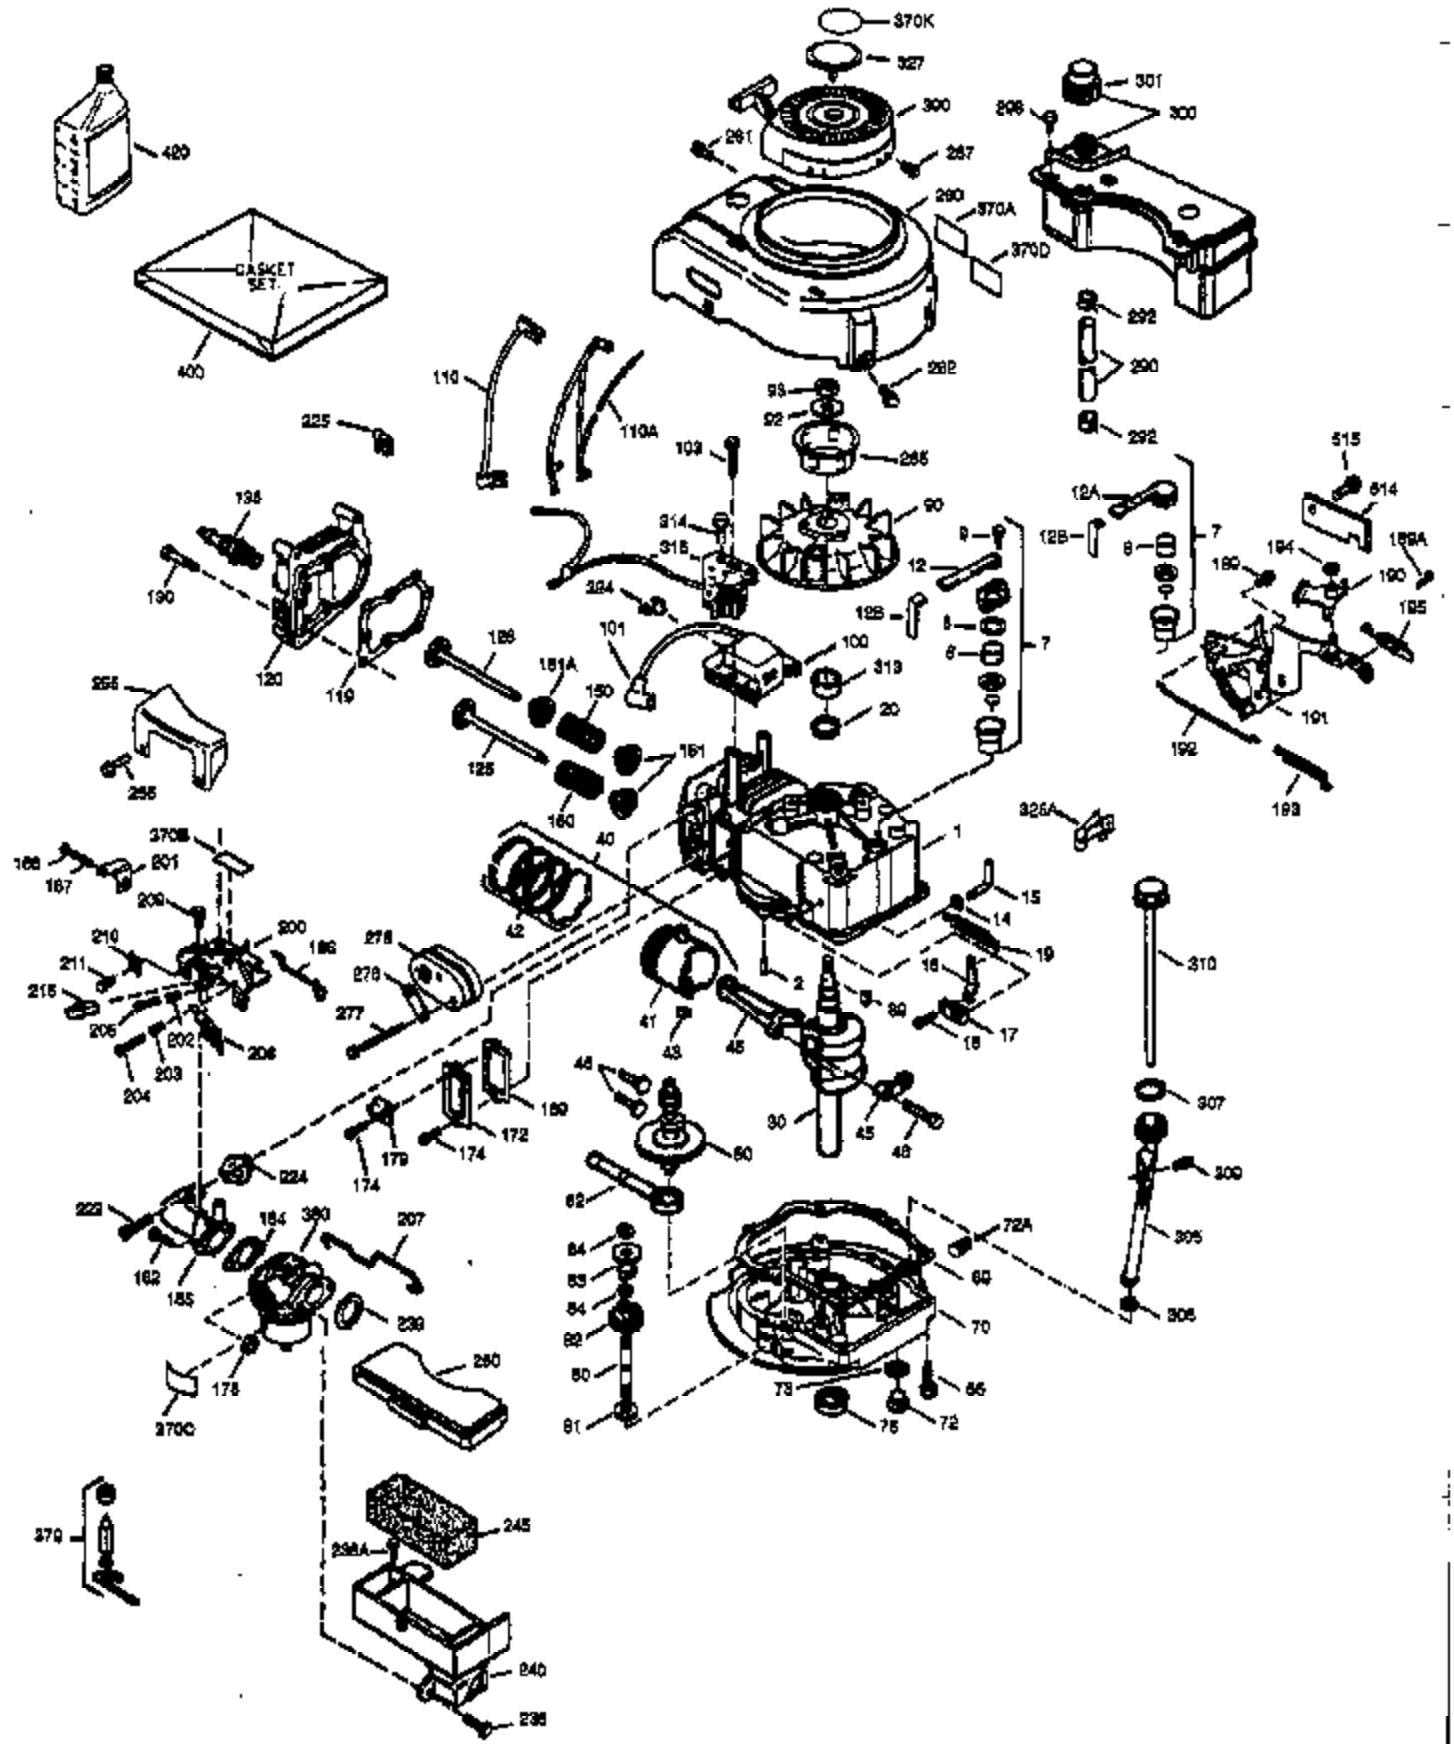

ILLUSTRATION SHOWS TYPICAL PARTS ONLY. ORDER BY PART NUMBER. PARTS NOT LISTED ARE SUPPLIED BY OEM.

VIEW 1 OF 3

Ref #	Part Number	Qty	Description
1	35010	1	Cylinder (Incl. 2 & 20)
2	26727	2	Dowel Pin
6	33734	1	Breather Element
7	34214A	1	Breather Ass'y. (Incl. 6, 8, 9 & 12)
8	33735	1	* Breather Gasket
9	30200	2	Screw, 10-24 x 9/16"
12	33886	1	Breather Tube
14	28277	1	Washer
15	30589	1	Governor Rod (Incl. 14)
16	32651	1	Governor Lever
17	31335	1	Governor Lever Clamp
18	650548	1	Screw, 8-32 x 5/16"
19	33890	1	Extension Spring
20	32600	1	Oil Seal
30	34821	1	Crankshaft
40	35544A	1	Piston, Pin & Ring Set (Std.)
40	35545A	1	Piston, Pin & Ring Set (.010" OS)
40	35546	1	Piston, Pin & Ring Set (.020" OS)
41	35541	1	Piston & Pin Ass'y. (Std.) (Incl. 43)
41	35542	1	Piston & Pin Ass'y. (.010" OS) (Incl. 43)
41	35543	1	Piston & Pin Ass'y. (.020" OS) (Incl. 43)
42	35547A	1	Ring Set (Std.)
42	35548A	1	Ring Set (.010" OS)
42	35549	1	Ring Set (.020" OS)
43	20381	2	Piston Pin Retaining Ring
45	30963B	1	Connecting Rod Ass'y (Incl. 46)
46	32610A	2	Connecting Rod Bolt
48	27241	2	Valve Lifter
50	33553	1	Camshaft (MCR)
52	29914	1	Oil Pump Ass'y.
69	35261	1	* Mounting Flange Gasket
70	35651B	1	Mounting Flange (Incl. 72, 75 & 80)
72A	9556	1	Oil Drain Plug
72	36083	1	Oil Drain Plug
75	26208	1	Oil Seal
80	30574	1	Governor Shaft
81	30590A	1	Washer
82	30591	1	Governor Gear Ass'y. (Incl. 81)
83	30588A	1	Governor Spool
84	29193	2	Retaining Ring
86	650488	6	Screw, 1/4-20 x 1-1/4"
89	611004	1	Flywheel Key
90	611050	1	Flywheel
92	650815	1	Belleville Washer
93	650816	1	Flywheel Nut
100	34443A	1	Solid State Ignition
101	610118	1	Spark Plug Cover
103	650814	2	Screw, Torx T-15, 10-24 x 1"
110	36230	1	Ground Wire
119	33015A	1	* Cylinder Head Gasket
120	34342	1	Cylinder Head
125	29313C	1	Exhaust Valve (Std.) (Incl. 151)
125	29315C	1	Exhaust Valve (1/32" OS) (Incl. 151)
126	29314B	1	Intake Valve (Std.) (Incl. 151)
126	29315C	1	Intake Valve (1/32" OS) (Incl. 151)
130	6021A	8	Screw, 5/16-18 x 1-1/2"
135	35395	1	Resistor Spark Plug (RJ19LM)
150	31672	2	Valve Spring