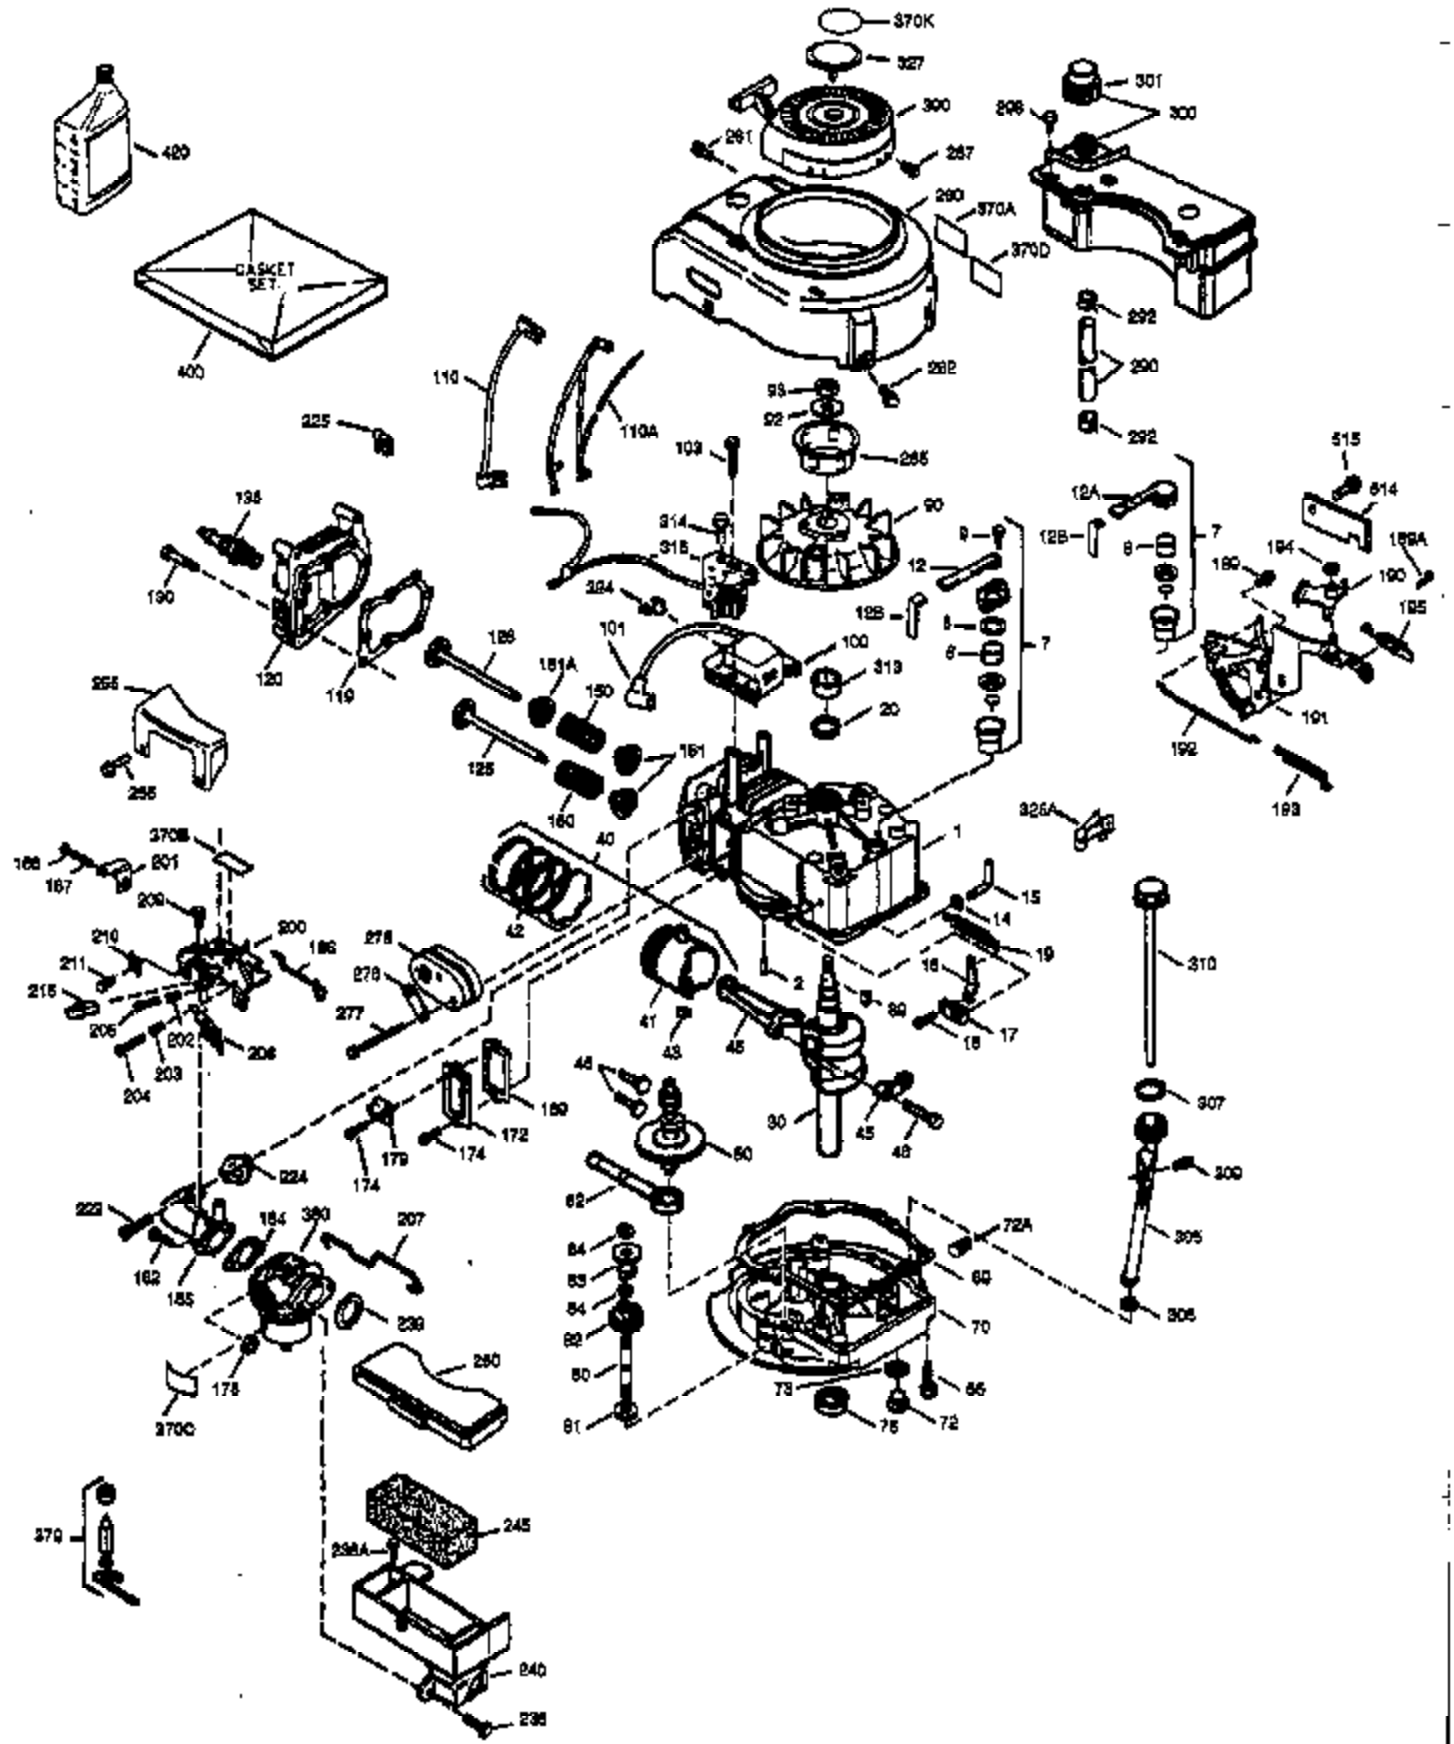

ILLUSTRATION SHOWS TYPICAL PARTS ONLY. ORDER BY PART NUMBER. PARTS NOT LISTED ARE SUPPLIED BY OEM.

VIEW 1 OF 3

Ref #	Part Number	Qty	Description
1	35010	1	Cylinder (Incl. 2 & 20)
2	26727	2	Dowel Pin
6	33734	1	Breather Element
7	34214A	1	Breather Ass'y. (Incl. 6, 8, 9 & 12)
8	33735	1	* Breather Gasket
9	30200	2	Screw, 10-24 x 9/16"
12	33886	1	Breather Tube
14	28277	1	Washer
15	30589	1	Governor Rod (Incl. 14)
16	32651	1	Governor Lever
17	31335	1	Governor Lever Clamp
18	650548	1	Screw, 8-32 x 5/16"
19	33890	1	Extension Spring
20	32600	1	Oil Seal
30	34821	1	Crankshaft
40	35544A	1	Piston, Pin & Ring Set (Std.)
40	35545A	1	Piston, Pin & Ring Set (.010" OS)
40	35546	1	Piston, Pin & Ring Set (.020" OS)
41	35541	1	Piston & Pin Ass'y. (Std.) (Incl. 43)
41	35542	1	Piston & Pin Ass'y. (.010" OS) (Incl. 43)
41	35543	1	Piston & Pin Ass'y. (.020" OS) (Incl. 43)
42	35547A	1	Ring Set (Std.)
42	35548A	1	Ring Set (.010" OS)
42	35549	1	Ring Set (.020" OS)
43	20381	2	Piston Pin Retaining Ring
45	30963B	1	Connecting Rod Ass'y (Incl. 46)
46	32610A	2	Connecting Rod Bolt
48	27241	2	Valve Lifter
50	35992	1	Camshaft (MCR)
52	29914	1	Oil Pump Ass'y.
69	35261	1	* Mounting Flange Gasket
70	35651C	1	Mounting Flange (Incl. 72 thru 83)
72A	9556	1	Oil Drain Plug
72	36083	1	Oil Drain Plug
75	26208	1	Oil Seal
80	30574A	1	Governor Shaft
81	30590A	1	Washer
82	30591	1	Governor Gear Ass'y. (Incl. 81)
83	30588A	1	Governor Spool
86	650488	6	Screw, 1/4-20 x 1-1/4"
89	611004	1	Flywheel Key
90	611050	1	Flywheel
92	650815	1	Belleville Washer
93	650816	1	Flywheel Nut
100	34443A	1	Solid State Ignition
101	610118	1	Spark Plug Cover
103	650814	2	Screw, Torx T-15, 10-24 x 1"
110	36230	1	Ground Wire
119	33015A	1	* Cylinder Head Gasket
120	34342	1	Cylinder Head
125	29313C	1	Exhaust Valve (Std.) (Incl. 151)
125	29315C	1	Exhaust Valve (1/32" OS) (Incl. 151)
126	29314B	1	Intake Valve (Std.) (Incl. 151)
126	29315C	1	Intake Valve (1/32" OS) (Incl. 151)
130	6021A	8	Screw, 5/16-18 x 1-1/2"
135	35395	1	Resistor Spark Plug (RJ19LM)
150	35991	2	Valve Spring
151A	35390	1	Intake Valve Seal