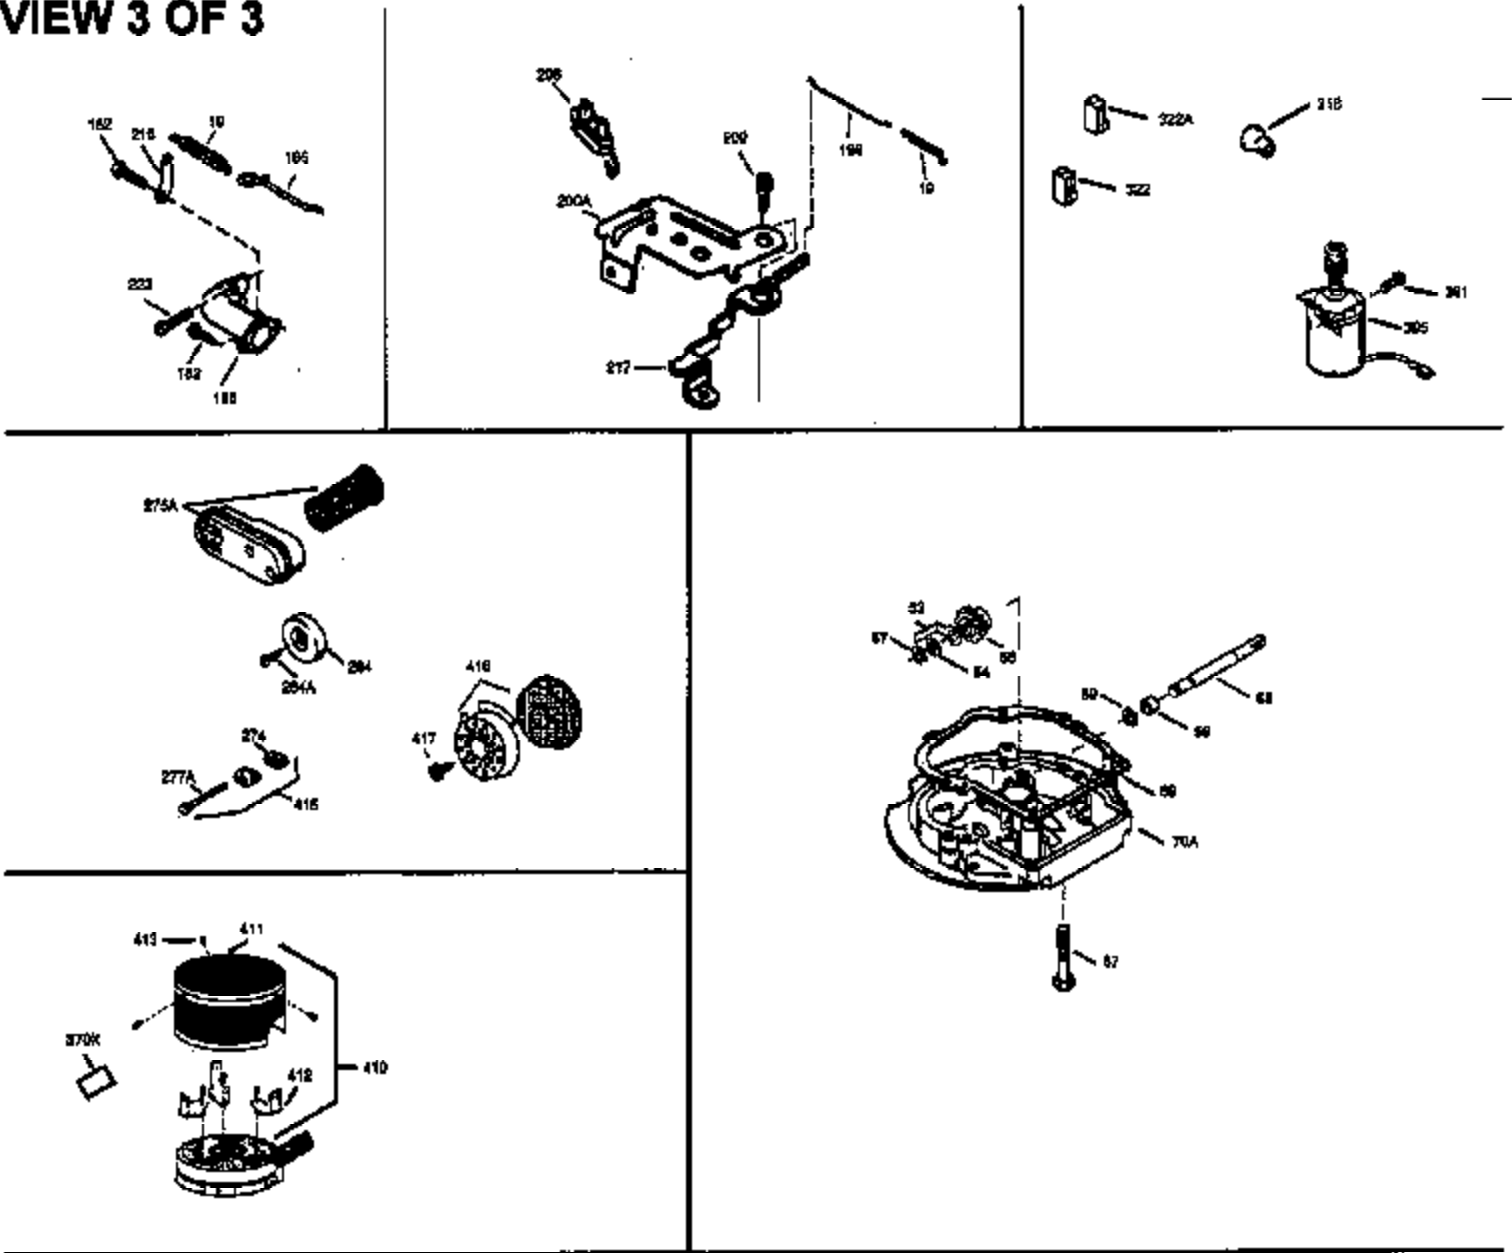

ILLUSTRATION SHOWS TYPICAL PARTS ONLY. ORDER BY PART NUMBER. PARTS NOT LISTED ARE SUPPLIED BY OEM.

VIEW 3 OF 3

Ref #	Part Number	Qty	Description
19	33890	1	Extension Spring
69	35261	1	* Mounting Flange Gasket
182	6201	2	Screw, 1/4-28 x 7/8"
185	33004A	1	Intake Pipe (Incl. 224)
186	33151	1	Governor Link
206	610973	1	Terminal
209	650804	1	Screw, 10-24 x 9/16"
217	34310	1	Control Lever
223	650451	2	Screw, 1/4-20 x 1"
238	650762	2	Screw, 10-32 x 1-29/32"
239	33051	1	Air Cleaner Gasket
240	33895	1	Air Cleaner Body
245	33896	1	Air Cleaner Filter
250	33897	1	Air Cleaner Cover
284	32431	1	Muffler Deflector
284A	650760	1	Screw, 8-32 x 3/8"
322	610885	1	Connector Body