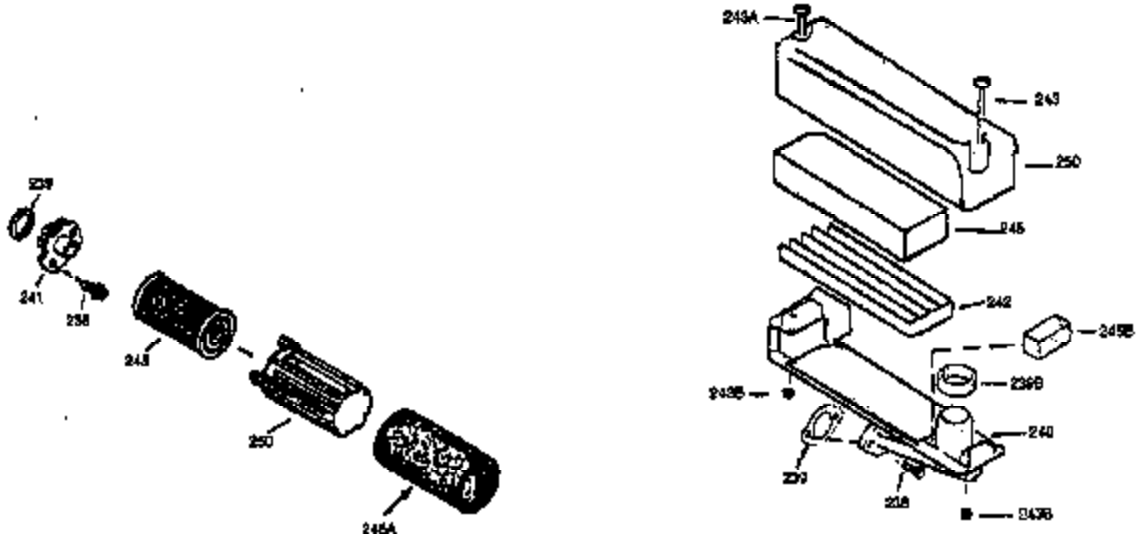

ILLUSTRATION SHOWS TYPICAL PARTS ONLY. ORDER BY PART NUMBER. PARTS NOT LISTED ARE SUPPLIED BY OEM.

VIEW 3 OF 3

Ref #	Part Number	Qty	Description
19	33890	1	Extension Spring
69	35261	1	* Mounting Flange Gasket
182	6201	2	Screw, 1/4-28 x 7/8"
185	33004A	1	Intake Pipe (Incl. 224)
186	33151	1	Governor Link
206	610973	1	Terminal
209	650804	1	Screw, 10-24 x 9/16"
217	34310	1	Control Lever
223	650451	2	Screw, 1/4-20 x 1"
238	650762	2	Screw, 10-32 x 1-29/32"
239	33051	1	Air Cleaner Gasket
240	33895	1	Air Cleaner Body
245	33896	1	Air Cleaner Filter
250	33897	1	Air Cleaner Cover
284	32431	1	Muffler Deflector
284A	650760	1	Screw, 8-32 x 3/8"
322	610885	1	Connector Body