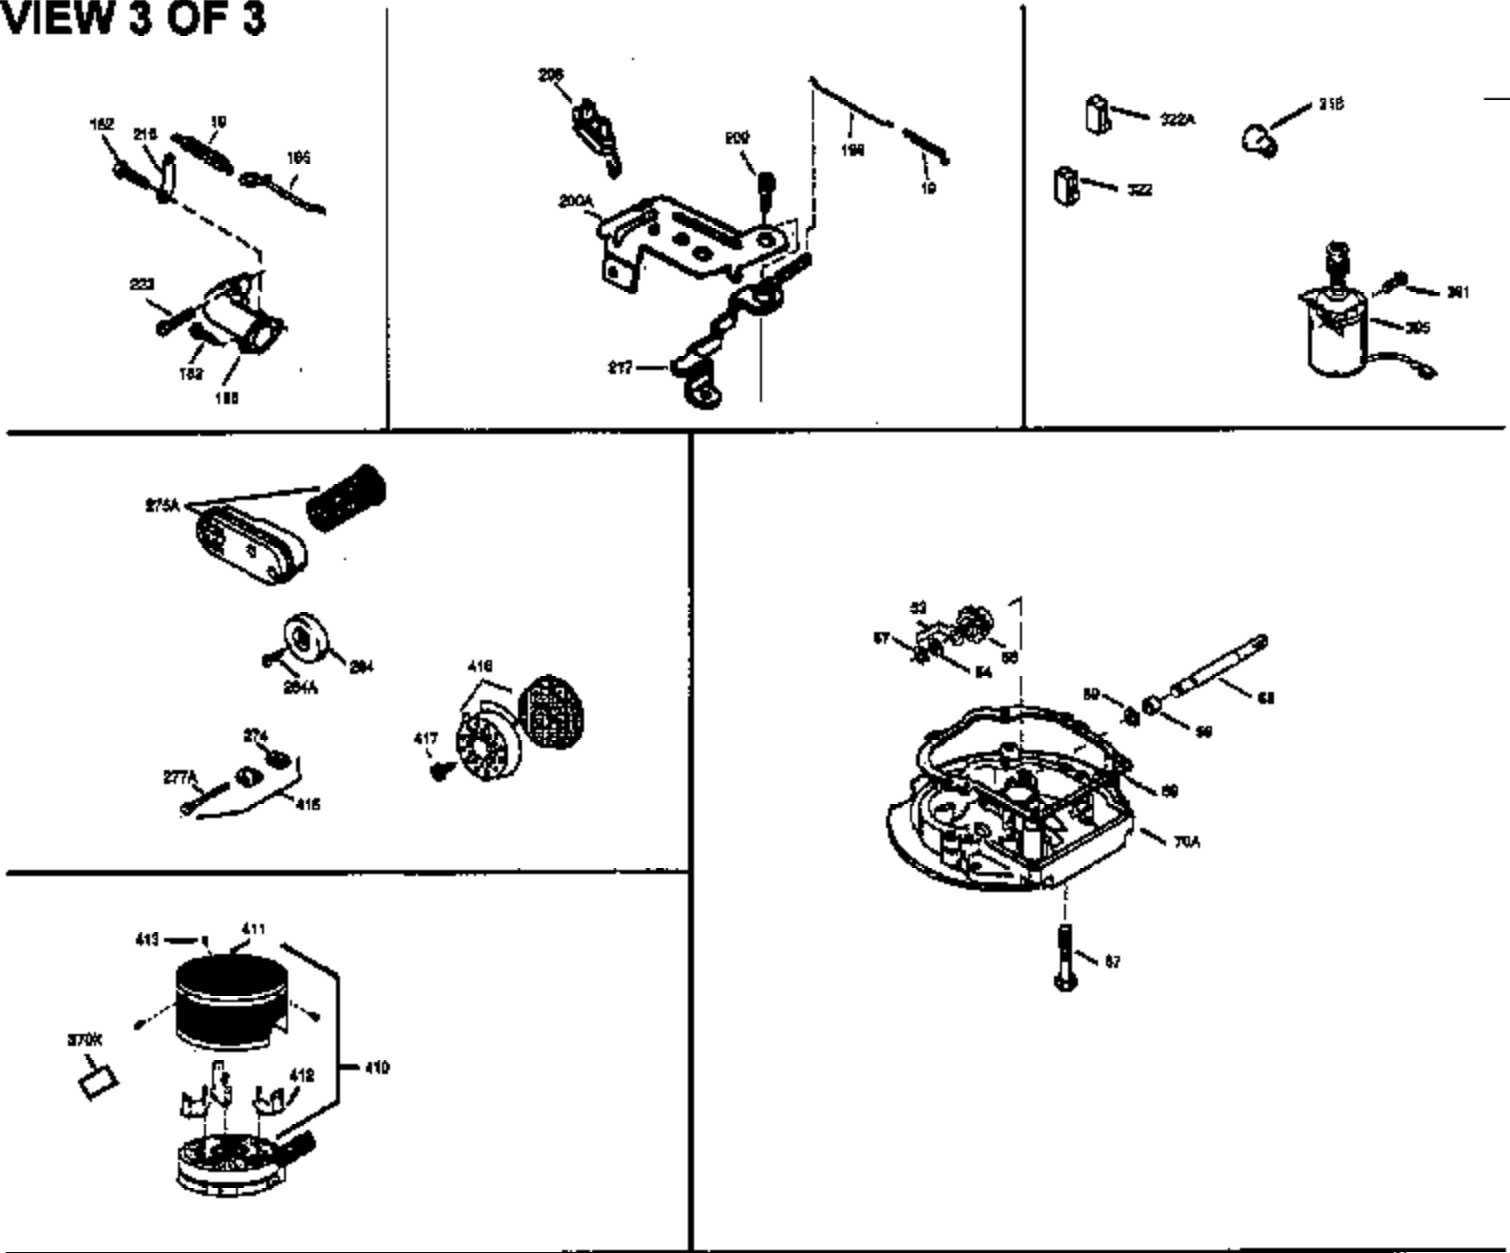

ILLUSTRATION SHOWS TYPICAL PARTS ONLY. ORDER BY PART NUMBER. PARTS NOT LISTED ARE SUPPLIED BY OEM.

VIEW 3 OF 3

Ref #	Part Number	Qty	Description
19	33890	1	Extension Spring
69	35261	1	* Mounting Flange Gasket
182	6201	2	Screw, 1/4-28 x 7/8"
185	33004A	1	Intake Pipe (Incl. 224)
186	33151	1	Governor Link
206	610973	1	Terminal
209	650804	1	Screw, 10-24 x 9/16"
217	34310	1	Control Lever
223	650451	2	Screw, 1/4-20 x 1"
238	650762	2	Screw, 10-32 x 1-29/32"
239	33051	1	Air Cleaner Gasket
240	33895	1	Air Cleaner Body
245	33896	1	Air Cleaner Filter
250	33897	1	Air Cleaner Cover
284	34422	1	Muffler Deflector
284A	650760	1	Screw, 8-32 x 3/8"
322	610885	1	Connector Body