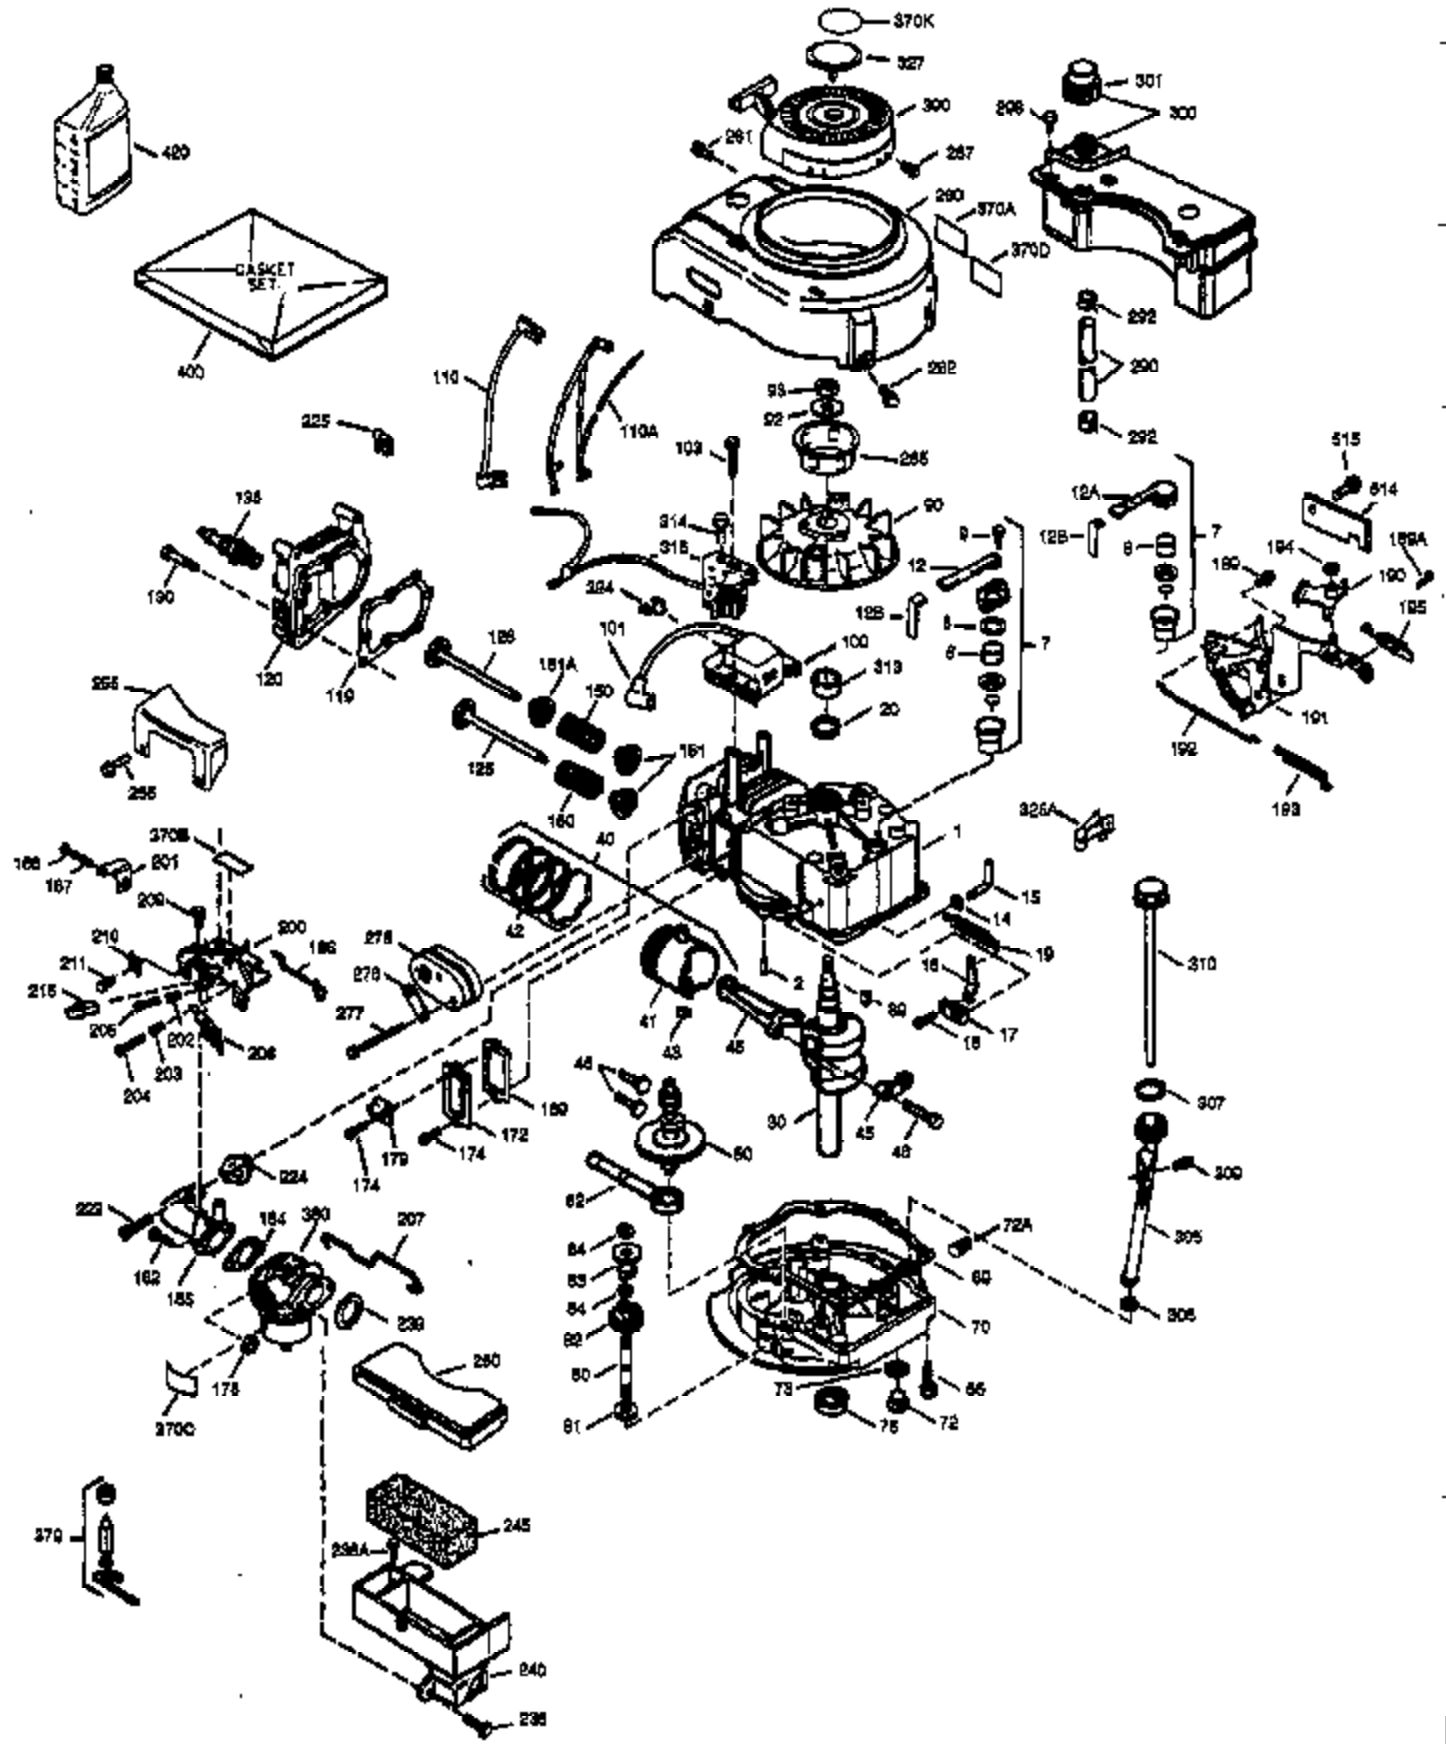

ILLUSTRATION SHOWS TYPICAL PARTS ONLY. ORDER BY PART NUMBER. PARTS NOT LISTED ARE SUPPLIED BY OEM.

VIEW 1 OF 3