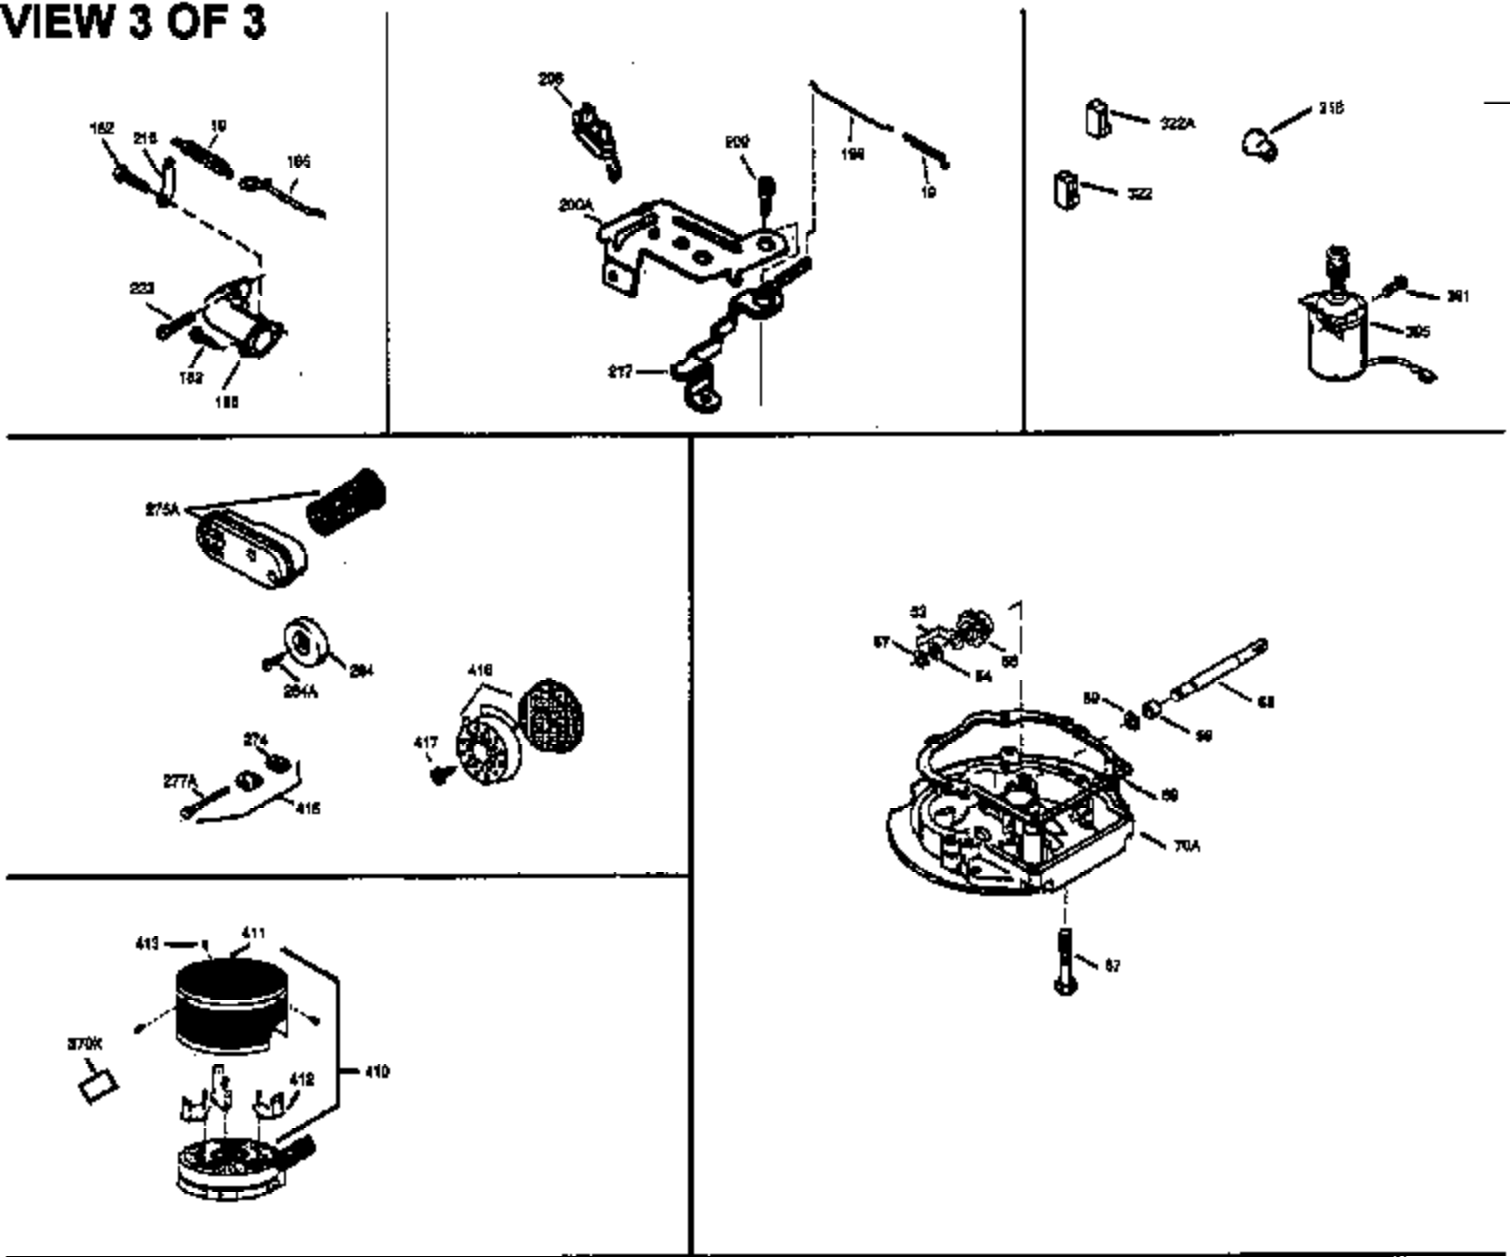

ILLUSTRATION SHOWS TYPICAL PARTS ONLY. ORDER BY PART NUMBER. PARTS NOT LISTED ARE SUPPLIED BY OEM.

VIEW 3 OF 3

Ref #	Part Number	Qty	Description
19	33890	1	Extension Spring
69	35261	1	* Mounting Flange Gasket
182	6201	2	Screw, 1/4-28 x 7/8"
185	33004A	1	Intake Pipe (Incl. 224)
186	33151	1	Governor Link
209	650804	1	Screw, 10-24 x 9/16"
217	34310	1	Control Lever
223	650451	2	Screw, 1/4-20 x 1"
238	650762	2	Screw, 10-32 x 1-29/32"
239	33051	1	Air Cleaner Gasket
240	33895	1	Air Cleaner Body
245	33896	1	Air Cleaner Filter
250	33897	1	Air Cleaner Cover
274	30081A	1	Exhaust Gasket
354	35025	1	Staple