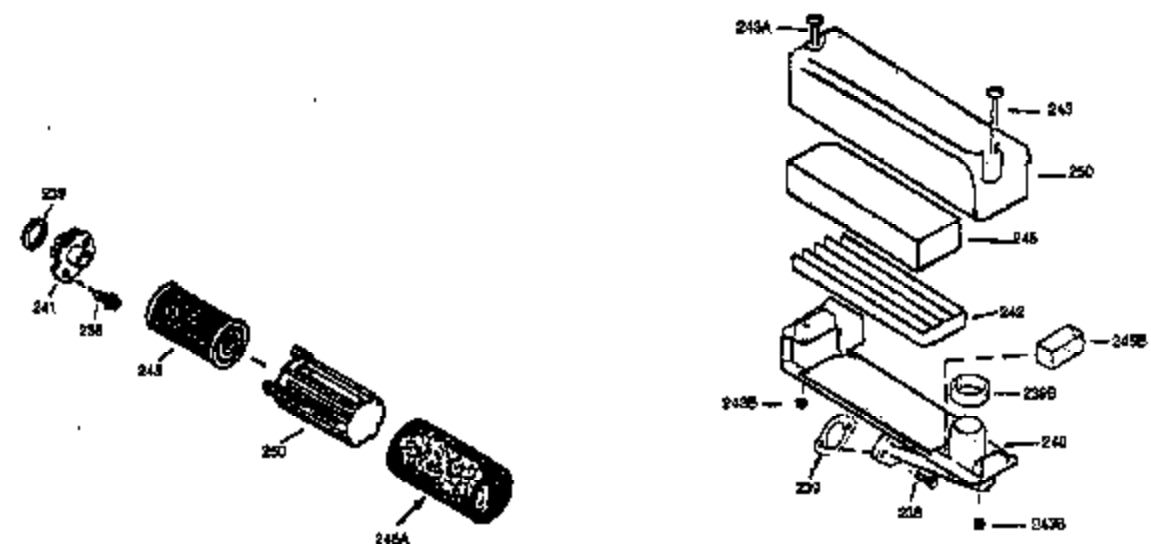

ILLUSTRATION SHOWS TYPICAL PARTS ONLY. ORDER BY PART NUMBER. PARTS NOT LISTED ARE SUPPLIED BY OEM.

VIEW 3 OF 3

Ref #	Part Number	Qty	Description
19	33890	1	Extension Spring
69	35261	1	* Mounting Flange Gasket
182	6201	2	Screw, 1/4-28 x 7/8"
185	33004A	1	Intake Pipe (Incl. 224)
186	33151	1	Governor Link
209	650804	1	Screw, 10-24 x 9/16"
217	34310	1	Control Lever
223	650451	2	Screw, 1/4-20 x 1"
238	650762	2	Screw, 10-32 x 1-29/32"
239	33051	1	Air Cleaner Gasket
240	33895	1	Air Cleaner Body
245	33896	1	Air Cleaner Filter
250	33897	1	Air Cleaner Cover
274	30081A	1	Exhaust Gasket
354	35025	1	Staple