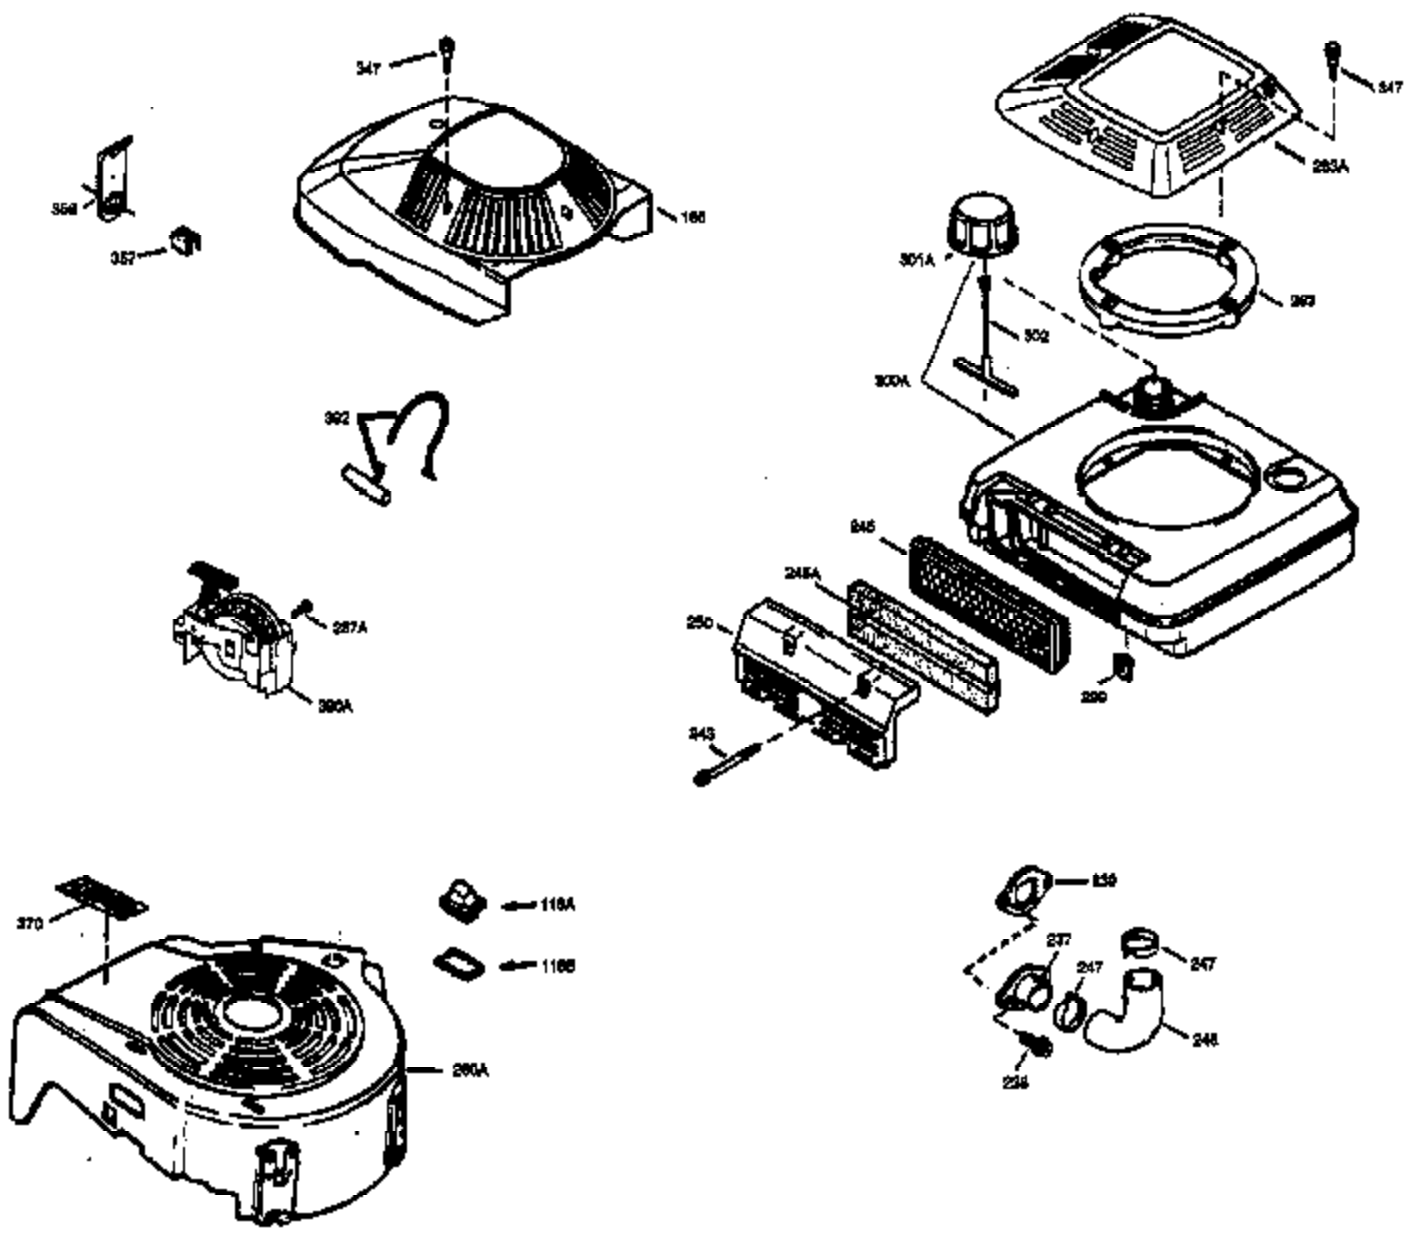

ILLUSTRATION SHOWS TYPICAL PARTS ONLY. ORDER BY PART NUMBER. PARTS NOT LISTED ARE SUPPLIED BY OEM.
VIEW 2 OF 3

Ref #	Part Number	Qty	Description
118A	34983	1	Starter Retainer
118B	34984	1	Starter Pulley Retainer
238	650762	2	Screw, 10-32 x 1-29/32"
239	33051	1	Air Cleaner Gasket
245	33896	1	Air Cleaner Filter
250	33897	1	Air Cleaner Cover
354	35025	1	Staple
357	34985	1	Starter Rope Retainer
370	34346	1	Lubrication Decal