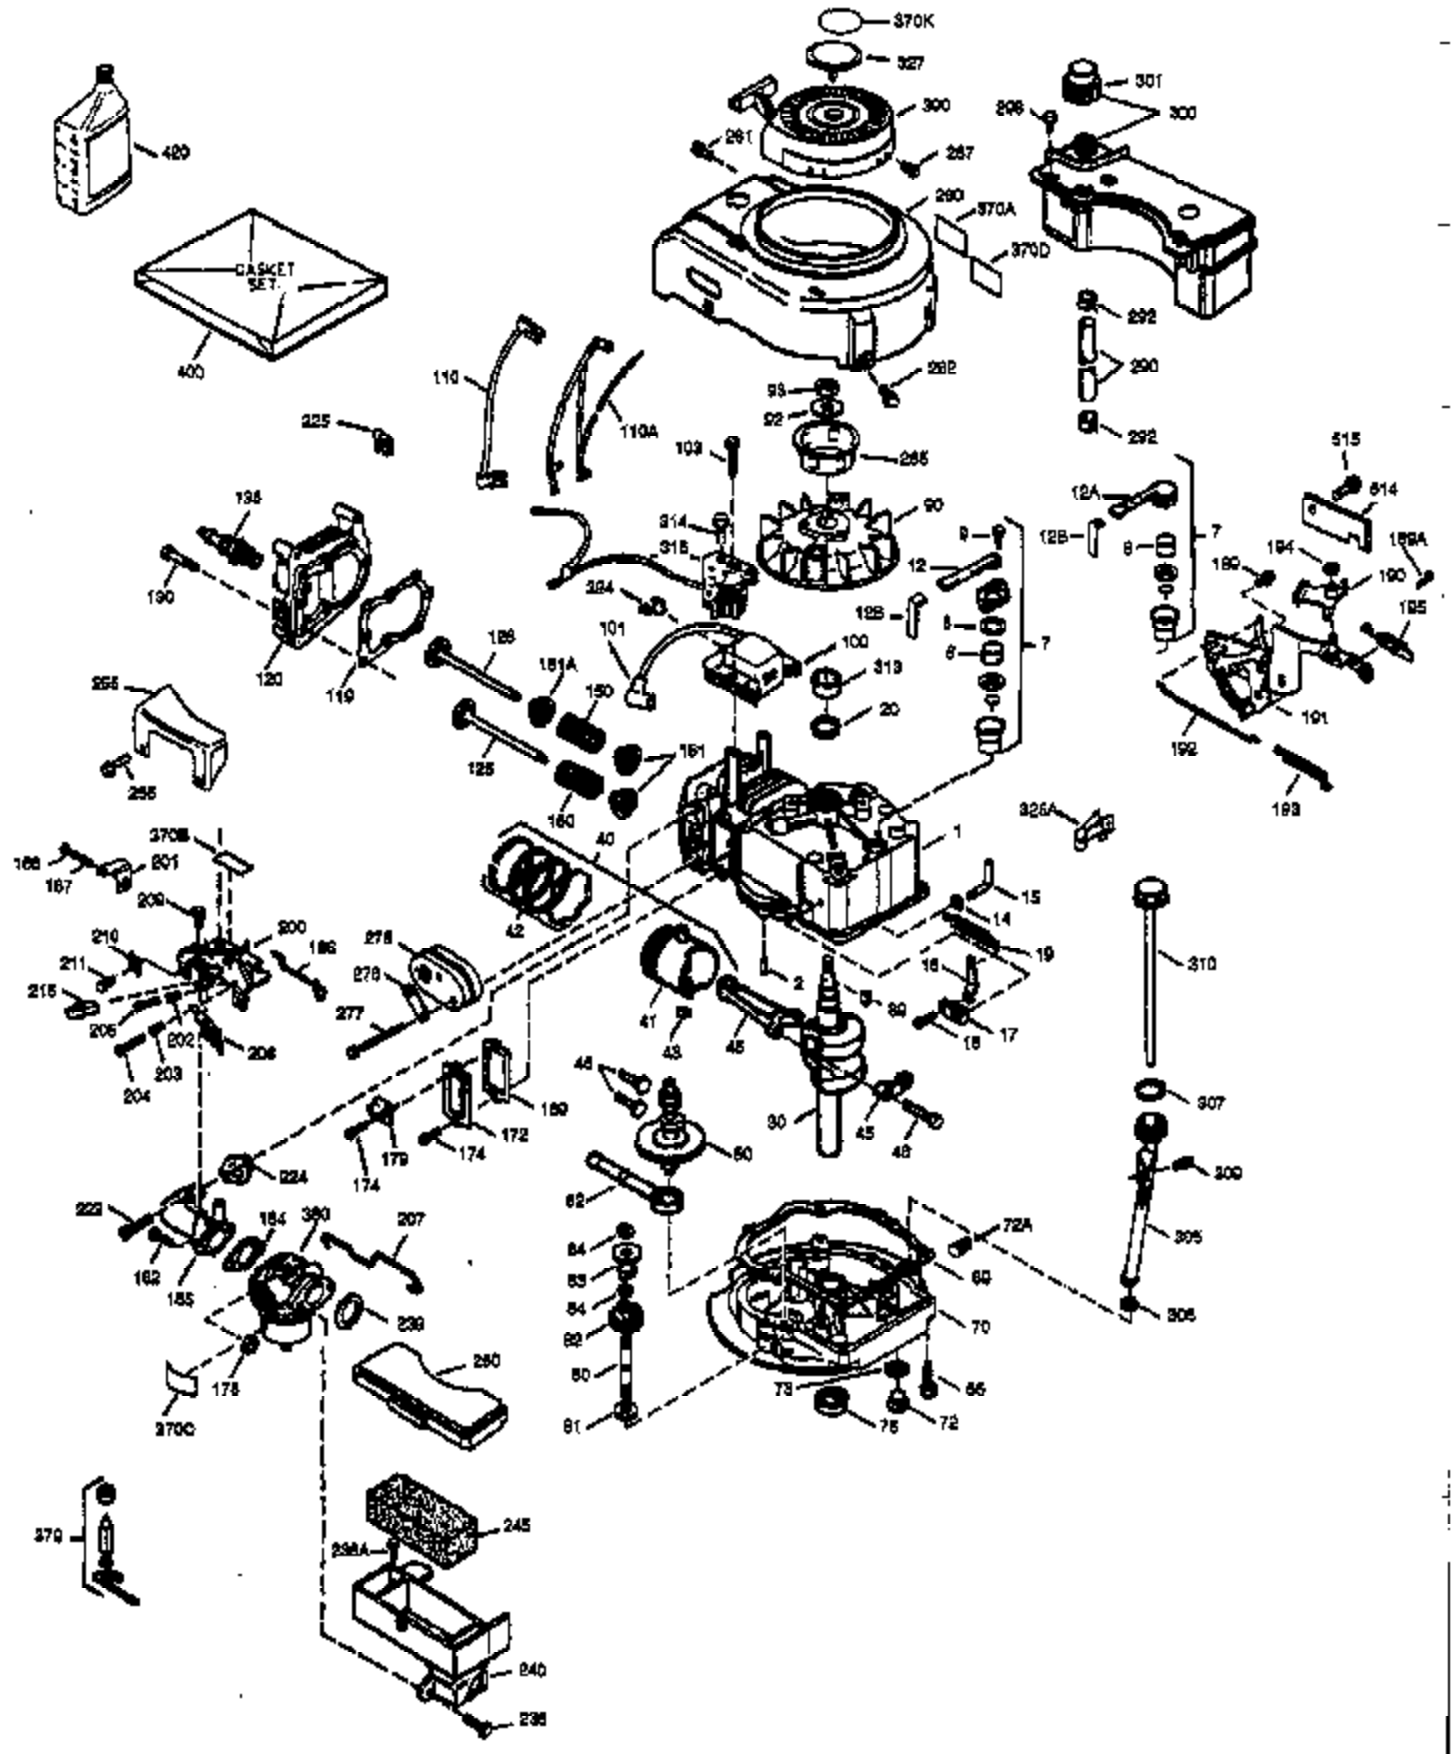

ILLUSTRATION SHOWS TYPICAL PARTS ONLY. ORDER BY PART NUMBER. PARTS NOT LISTED ARE SUPPLIED BY OEM.

VIEW 1 OF 3

Ref #	Part Number	Qty	Description
1	34429A	1	Cylinder (Incl. 2 & 20)
2	26727	2	Dowel Pin
6	33734	1	Breather Element
7	34214A	1	Breather Ass'y. (Incl. 6, 8, 9 & 12)
8	33735	1	* Breather Gasket
9	30200	2	Screw, 10-24 x 9/16"
12	33886	1	Breather Tube
14	28277	1	Washer
15	30589	1	Governor Rod (Incl. 14)
16	32651	1	Governor Lever
17	31335	1	Governor Lever Clamp
18	650548	1	Screw, 8-32 x 5/16"
19	33890	1	Extension Spring
20	32600	1	Oil Seal
30	34440	1	Crankshaft
40	35544A	1	Piston, Pin & Ring Set (Std.)
40	35545A	1	Piston, Pin & Ring Set (.010" OS)
40	35546	1	Piston, Pin & Ring Set (.020" OS)
41	35541	1	Piston & Pin Ass'y. (Std.) (Incl. 43)
41	35542	1	Piston & Pin Ass'y. (.010" OS) (Incl. 43)
41	35543	1	Piston & Pin Ass'y. (.020" OS) (Incl. 43)
42	35547A	1	Ring Set (Std.)
42	35548A	1	Ring Set (.010" OS)
42	35549	1	Ring Set (.020" OS)
43	20381	2	Piston Pin Retaining Ring
45	30963B	1	Connecting Rod Ass'y (Incl. 46)
46	32610A	2	Connecting Rod Bolt
48	27241	2	Valve Lifter
50	33553	1	Camshaft (MCR)
52	29914	1	Oil Pump Ass'y.
69	35261	1	* Mounting Flange Gasket
70	35651B	1	Mounting Flange (Incl. 72, 75 & 80)
72	36083	1	Oil Drain Plug
75	26208	1	Oil Seal
80	30574	1	Governor Shaft
81	30590A	1	Washer
82	30591	1	Governor Gear Ass'y. (Incl. 81)
83	30588A	1	Governor Spool
84	29193	2	Retaining Ring
86	650488	6	Screw, 1/4-20 x 1-1/4"
89	611004	1	Flywheel Key
90	611046A	1	Flywheel
92	650815	1	Belleville Washer
93	650816	1	Flywheel Nut
100	34443A	1	Solid State Ignition
101	610118	1	Spark Plug Cover
103	650814	2	Screw, Torx T-15, 10-24 x 1"
110	34961	1	Ground Wire
119	33015A	1	* Cylinder Head Gasket
120	34342	1	Cylinder Head
125	29313C	1	Exhaust Valve (Std.) (Incl. 151)
125	29315C	1	Exhaust Valve (1/32" OS) (Incl. 151)
126	29314B	1	Intake Valve (Std.) (Incl. 151)
126	29315C	1	Intake Valve (1/32" OS) (Incl. 151)
130	6021A	8	Screw, 5/16-18 x 1-1/2"
135	35395	1	Resistor Spark Plug (RJ19LM)
150	31672	2	Valve Spring
151	31673	2	Valve Spring Cap