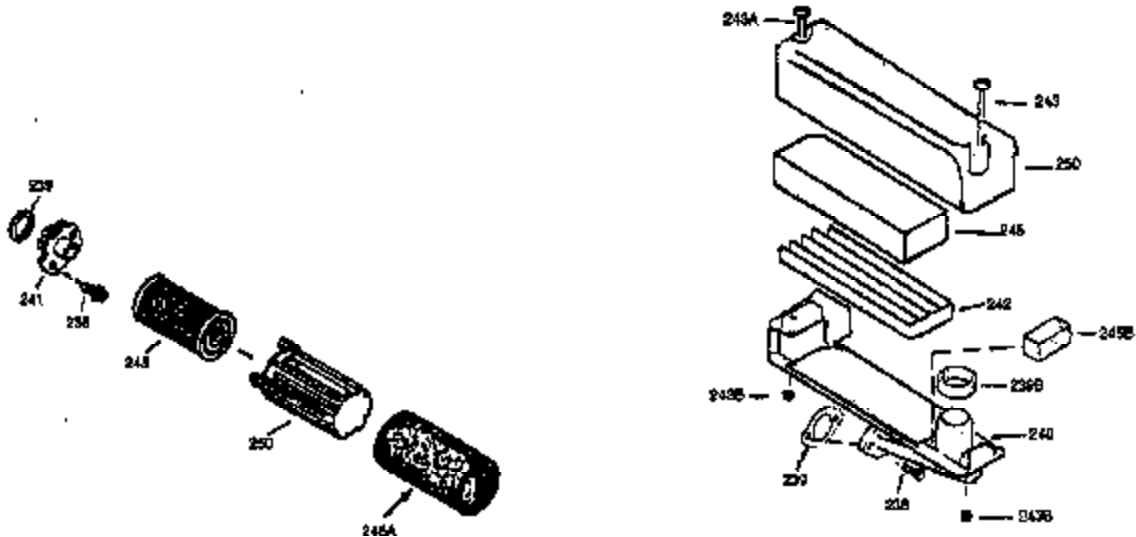

ILLUSTRATION SHOWS TYPICAL PARTS ONLY. ORDER BY PART NUMBER. PARTS NOT LISTED ARE SUPPLIED BY OEM.

VIEW 3 OF 3

Ref #	Part Number	Qty	Description
19	33890	1	Extension Spring
69	35261	1	* Mounting Flange Gasket
182	6201	2	Screw, 1/4-28 x 7/8"
185	33004A	1	Intake Pipe (Incl. 224)
186	33151	1	Governor Link
209	650804	1	Screw, 10-24 x 9/16"
217	34310	1	Control Lever
223	650451	2	Screw, 1/4-20 x 1"
238	650762	2	Screw, 10-32 x 1-29/32"
239	33051	1	Air Cleaner Gasket
240	33895	1	Air Cleaner Body
245	33896	1	Air Cleaner Filter
250	33897	1	Air Cleaner Cover
274	30081A	1	Exhaust Gasket
354	35025	1	Staple