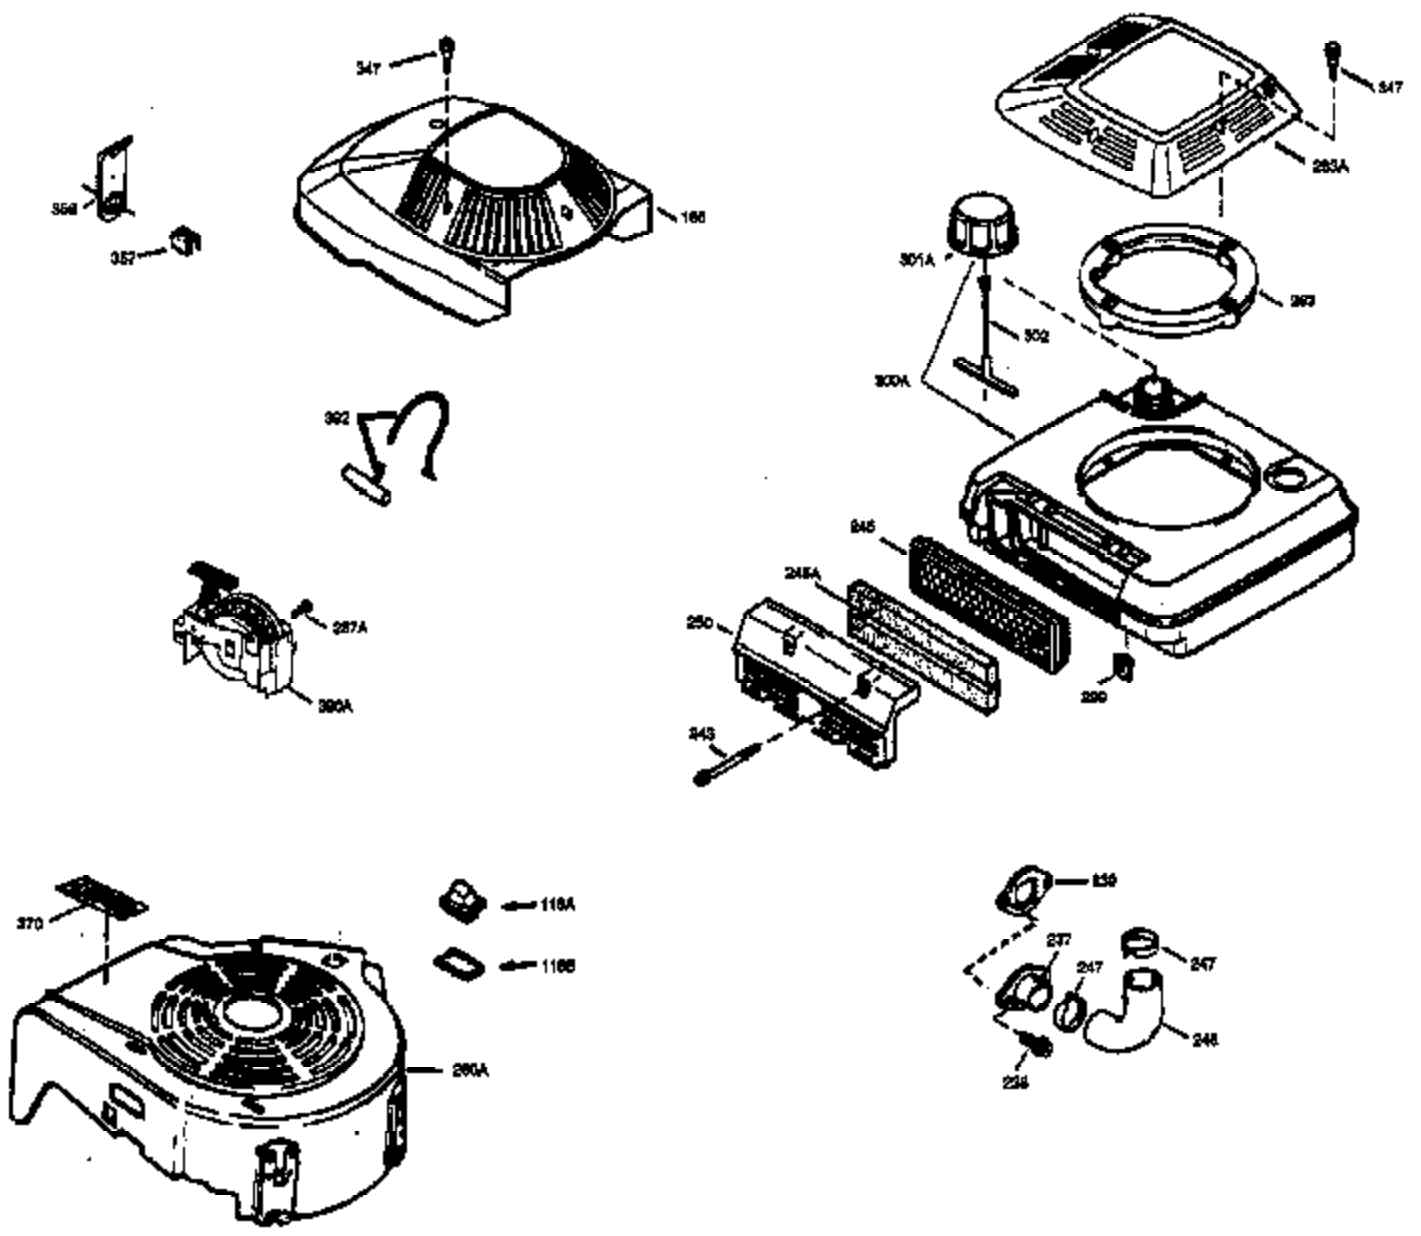

ILLUSTRATION SHOWS TYPICAL PARTS ONLY. ORDER BY PART NUMBER. PARTS NOT LISTED ARE SUPPLIED BY OEM.
VIEW 2 OF 3

Ref #	Part Number	Qty	Description
118A	34983	1	Starter Retainer
118B	34984	1	Starter Pulley Retainer
238	650762	2	Screw, 10-32 x 1-29/32"
239	33051	1	Air Cleaner Gasket
245	33896	1	Air Cleaner Filter
250	33897	1	Air Cleaner Cover
354	35025	1	Staple
357	34985	1	Starter Rope Retainer
370	36261	1	Lubrication Decal