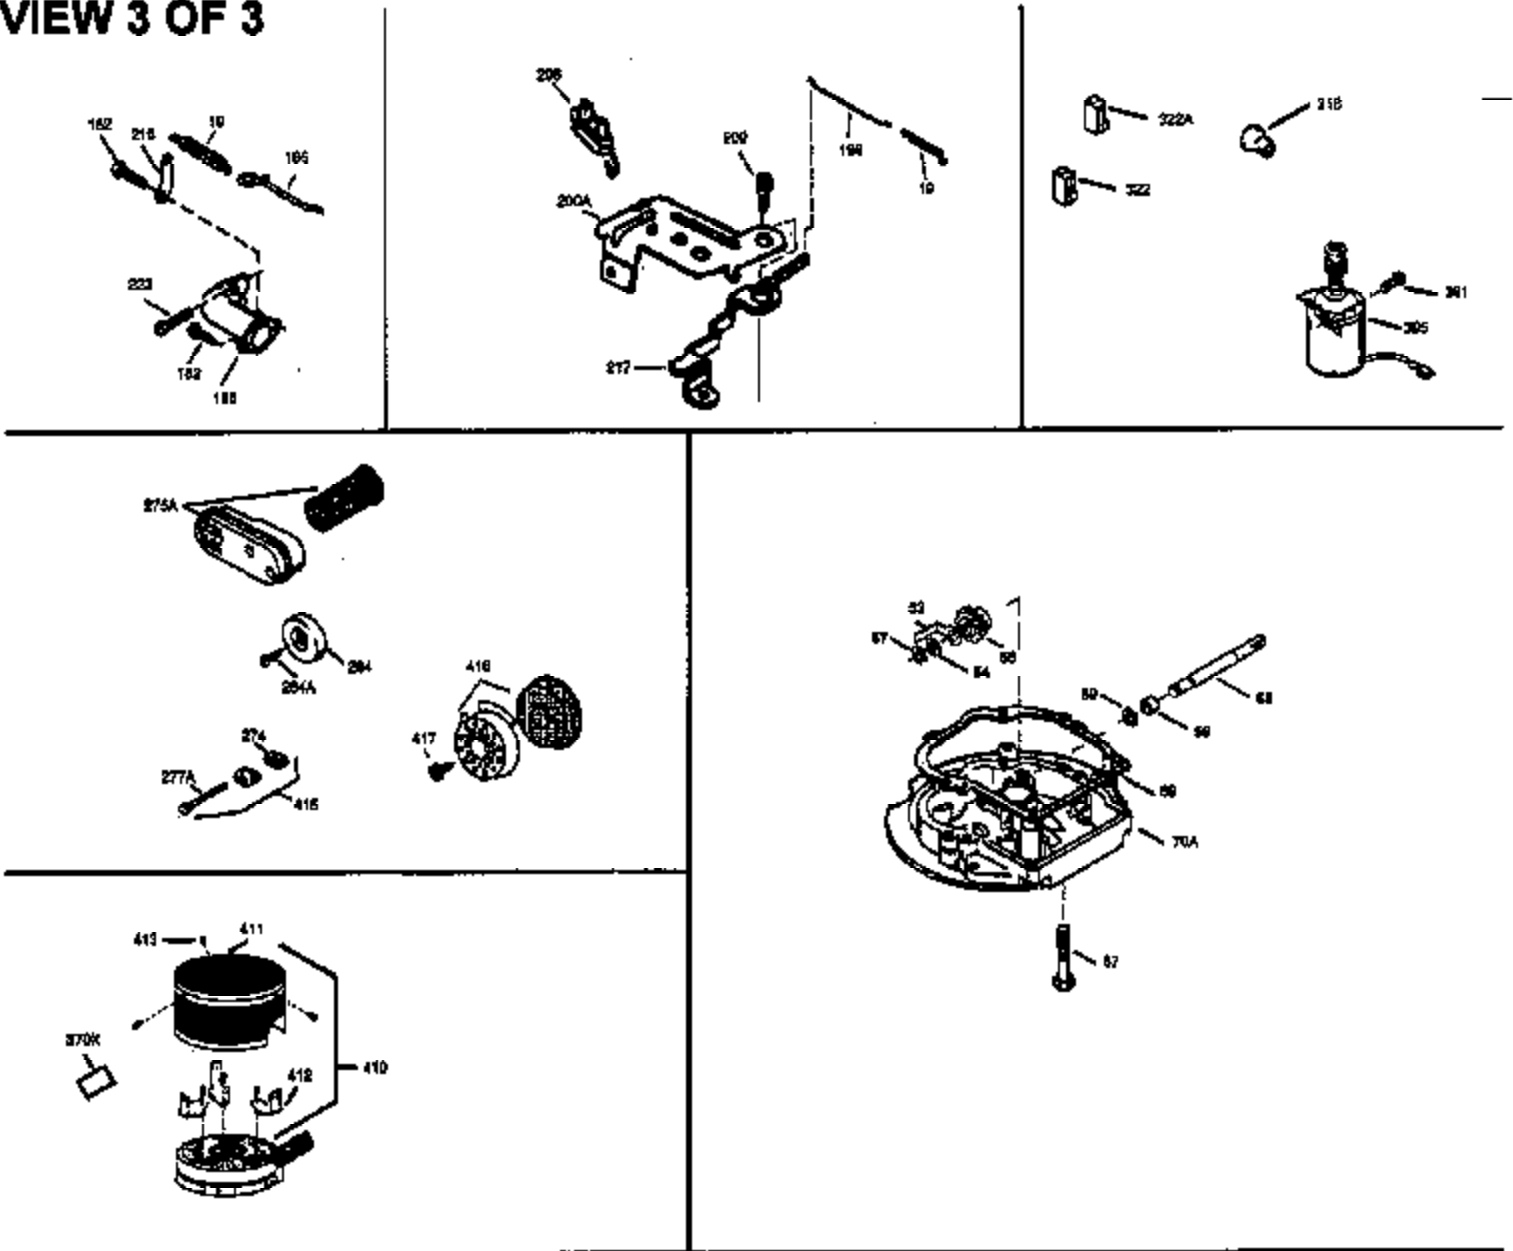

ILLUSTRATION SHOWS TYPICAL PARTS ONLY. ORDER BY PART NUMBER. PARTS NOT LISTED ARE SUPPLIED BY OEM.

VIEW 3 OF 3

Ref #	Part Number	Qty	Description
19	33890	1	Extension Spring
69	35261	1	* Mounting Flange Gasket
182	6201	2	Screw, 1/4-28 x 7/8"
185	33004A	1	Intake Pipe (Incl. 224)
186	33151	1	Governor Link
209	650804	1	Screw, 10-24 x 9/16"
217	34310	1	Control Lever
223	650451	2	Screw, 1/4-20 x 1"
238	650762	2	Screw, 10-32 x 1-29/32"
239	33051	1	Air Cleaner Gasket
240	33895	1	Air Cleaner Body
245	33896	1	Air Cleaner Filter
250	33897	1	Air Cleaner Cover
274	30081A	1	Exhaust Gasket
354	35025	1	Staple