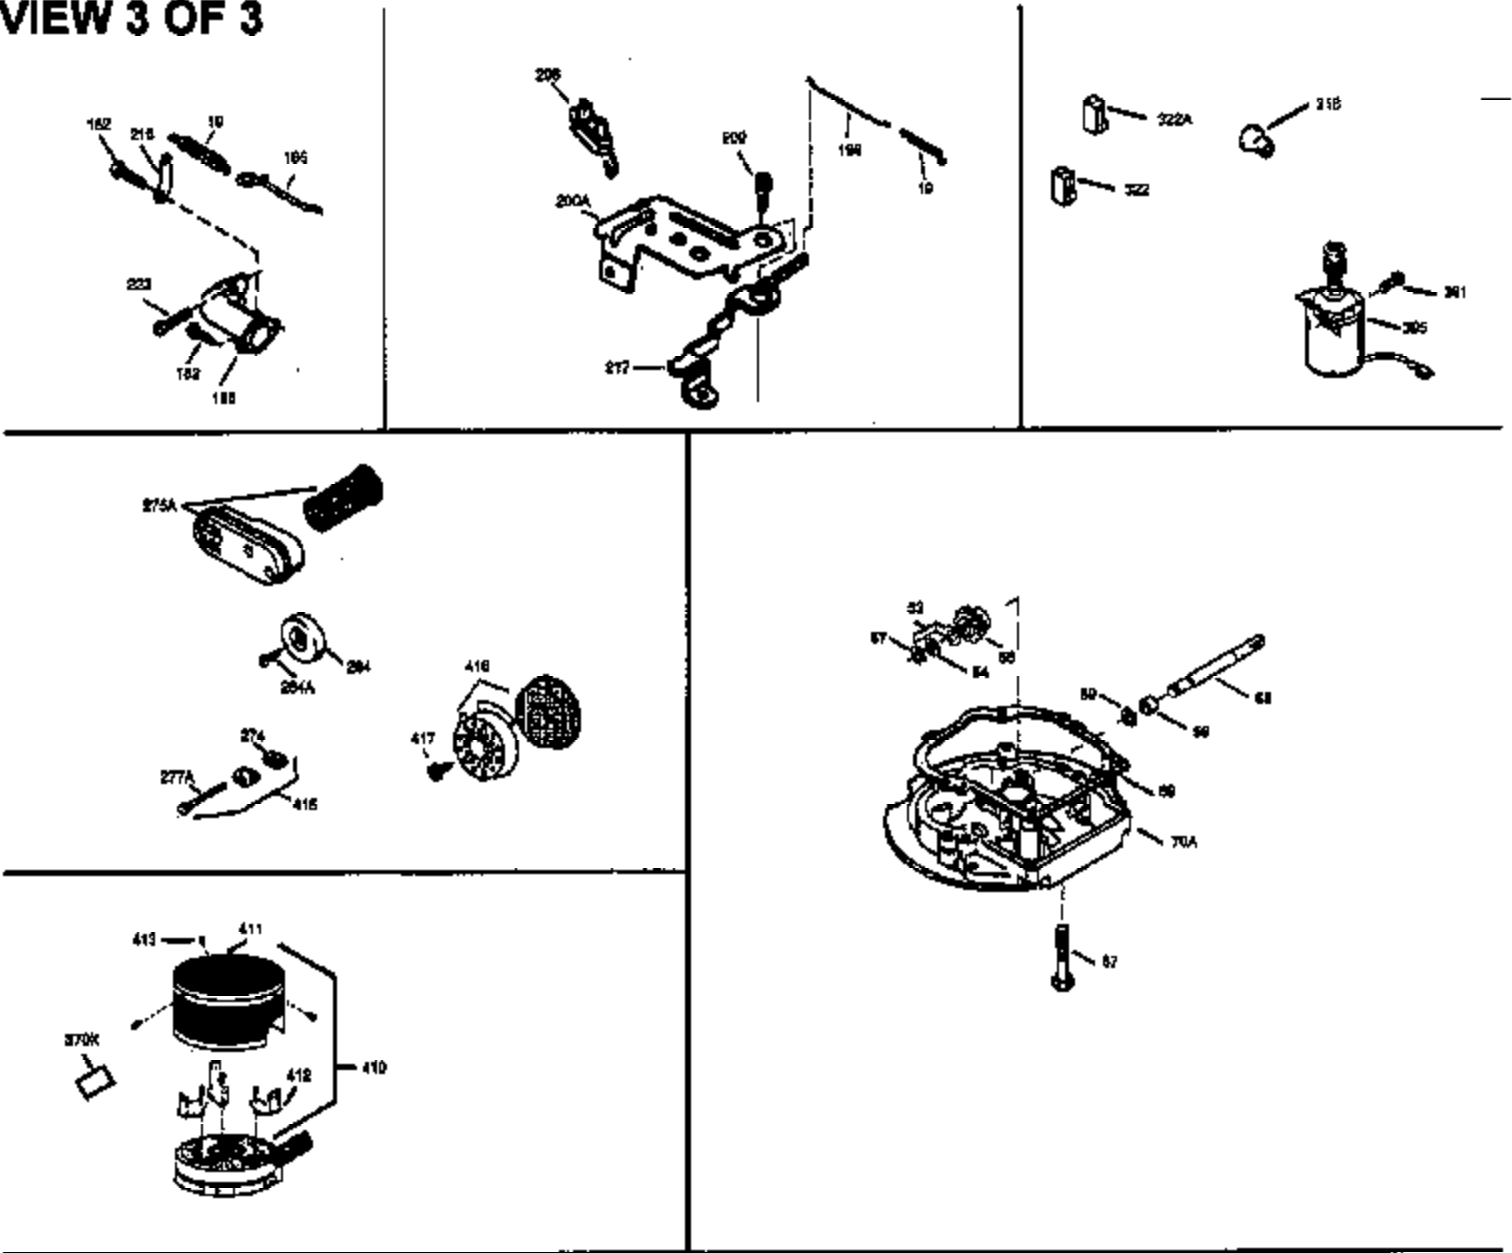

ILLUSTRATION SHOWS TYPICAL PARTS ONLY. ORDER BY PART NUMBER. PARTS NOT LISTED ARE SUPPLIED BY OEM.

VIEW 3 OF 3

Ref #	Part Number	Qty	Description
19	33890	1	Extension Spring
69	35261	1	* Mounting Flange Gasket
182	6201	2	Screw, 1/4-28 x 7/8"
185	33004A	1	Intake Pipe (Incl. 224)
186	33151	1	Governor Link
209	650804	1	Screw, 10-24 x 9/16"
217	34310	1	Speed Control Lever
223	650451	2	Screw, 1/4-20 x 1"
238	650762	2	Screw, 10-32 x 1-29/23"
239	33051	1	Air Cleaner Gasket
240	33895	1	Air Cleaner Body
245	33896	1	Air Cleaner Filter
250	33897	1	Air Cleaner Cover
274	30081A	1	Exhaust Gasket