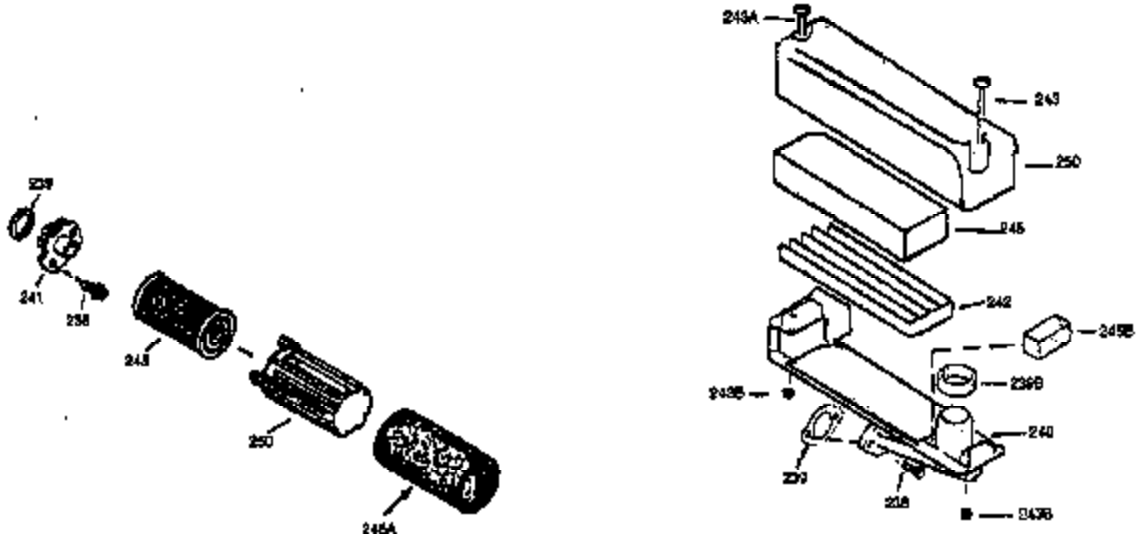

ILLUSTRATION SHOWS TYPICAL PARTS ONLY. ORDER BY PART NUMBER. PARTS NOT LISTED ARE SUPPLIED BY OEM.

VIEW 3 OF 3

Ref #	Part Number	Qty	Description
19	33890	1	Extension Spring
69	35261	1	* Mounting Flange Gasket
182	6201	2	Screw, 1/4-28 x 7/8"
185	33004A	1	Intake Pipe (Incl. 224)
186	33151	1	Governor Link
209	650804	1	Screw, 10-24 x 9/16"
217	34310	1	Speed Control Lever
223	650451	2	Screw, 1/4-20 x 1"
238	650762	2	Screw, 10-32 x 1-29/23"
239	33051	1	Air Cleaner Gasket
240	33895	1	Air Cleaner Body
245	33896	1	Air Cleaner Filter
250	33897	1	Air Cleaner Cover
274	30081A	1	Exhaust Gasket