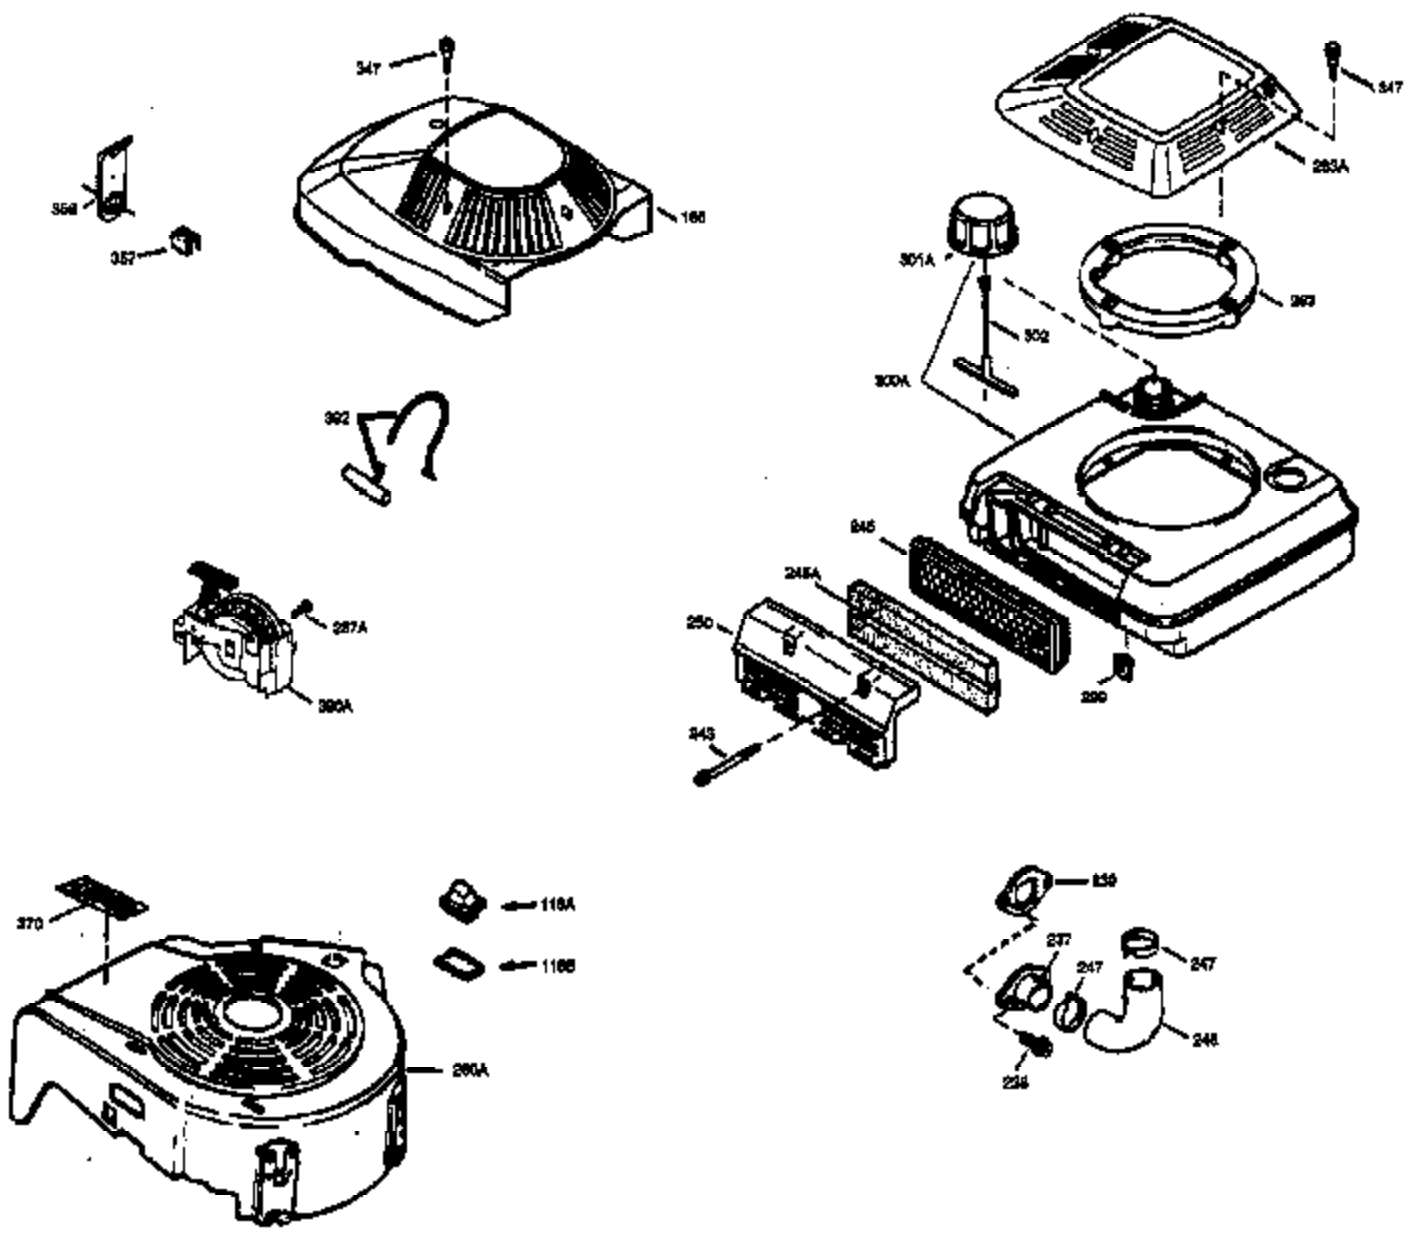

ILLUSTRATION SHOWS TYPICAL PARTS ONLY. ORDER BY PART NUMBER. PARTS NOT LISTED ARE SUPPLIED BY OEM.
VIEW 2 OF 3

Ref #	Part Number	Qty	Description
118A	34983	1	Starter Retainer
118B	34984	1	Starter Pulley Retainer
238	650762	2	Screw, 10-32 x 1-29/23"
239	33051	1	Air Cleaner Gasket
245	33896	1	Air Cleaner Filter
250	33897	1	Air Cleaner Cover
357	36412	1	Starter Rope Retainer