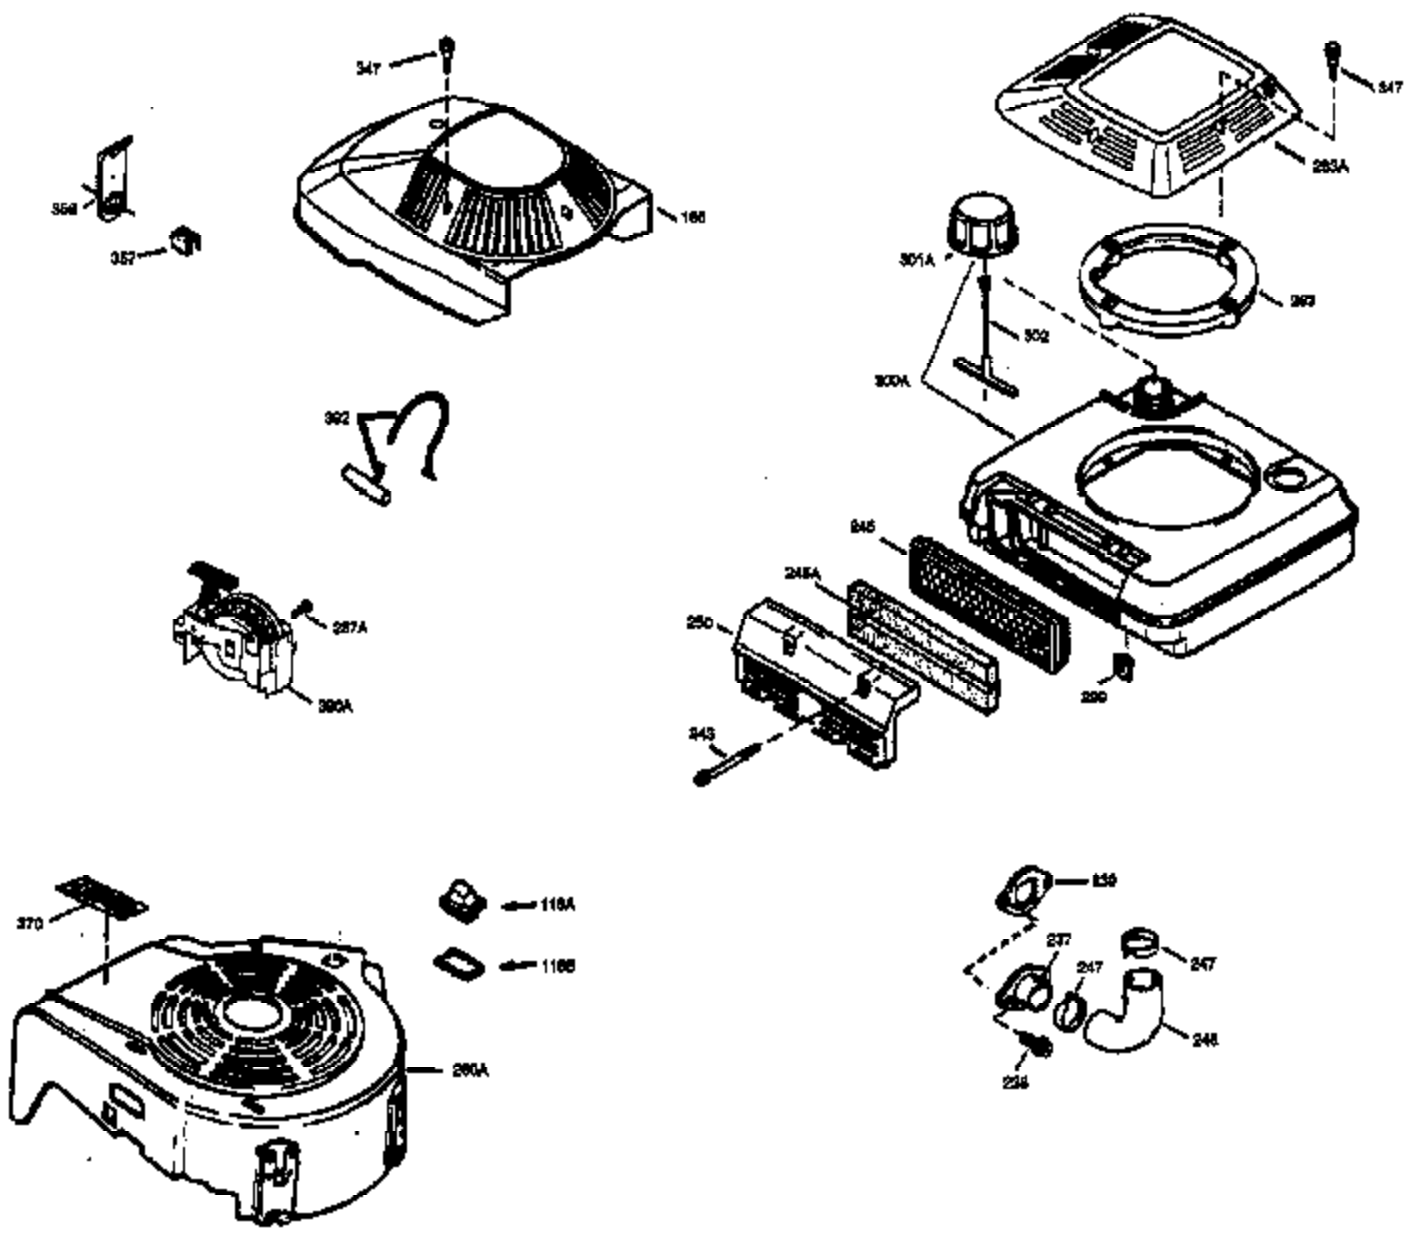

ILLUSTRATION SHOWS TYPICAL PARTS ONLY. ORDER BY PART NUMBER. PARTS NOT LISTED ARE SUPPLIED BY OEM.
VIEW 2 OF 3

Ref #	Part Number	Qty	Description
238	650762	2	Screw, 10-32 x 1-29/32"
239	33051	1	Air Cleaner Gasket
245	33896	1	Air Cleaner Filter
250	33897	1	Air Cleaner Cover
370	36261	1	Lubrication Decal
392	590343	1	Starter Rope