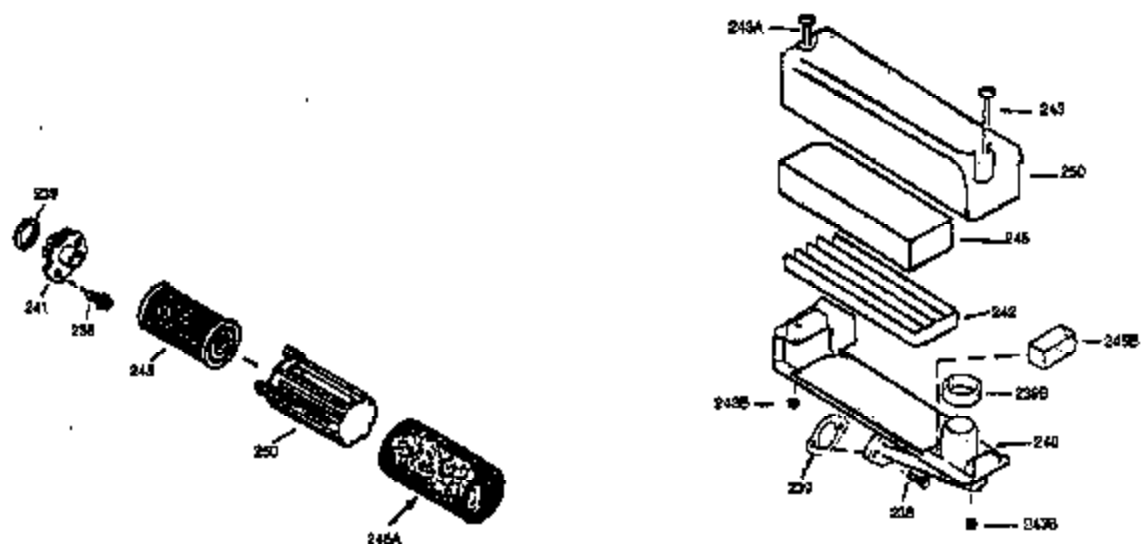

ILLUSTRATION SHOWS TYPICAL PARTS ONLY. ORDER BY PART NUMBER. PARTS NOT LISTED ARE SUPPLIED BY OEM.

VIEW 3 OF 3

Ref #	Part Number	Qty	Description
19	33890	1	Extension Spring
69	35261	1	* Mounting Flange Gasket
182	6201	2	Screw, 1/4-28 x 7/8"
185	33004A	1	Intake Pipe (Incl. 224)
186	33151	1	Governor Link
206	610973	1	Terminal
209	650804	1	Screw, 10-24 x 9/16"
217	34310	1	Control Lever
223	650451	2	Screw, 1/4-20 x 1"
238	650762	2	Screw, 10-32 x 1-29/32"
239	33051	1	Air Cleaner Gasket
240	33895	1	Air Cleaner Body
245	33896	1	Air Cleaner Filter
250	33897	1	Air Cleaner Cover
274	30081A	1	Exhaust Gasket