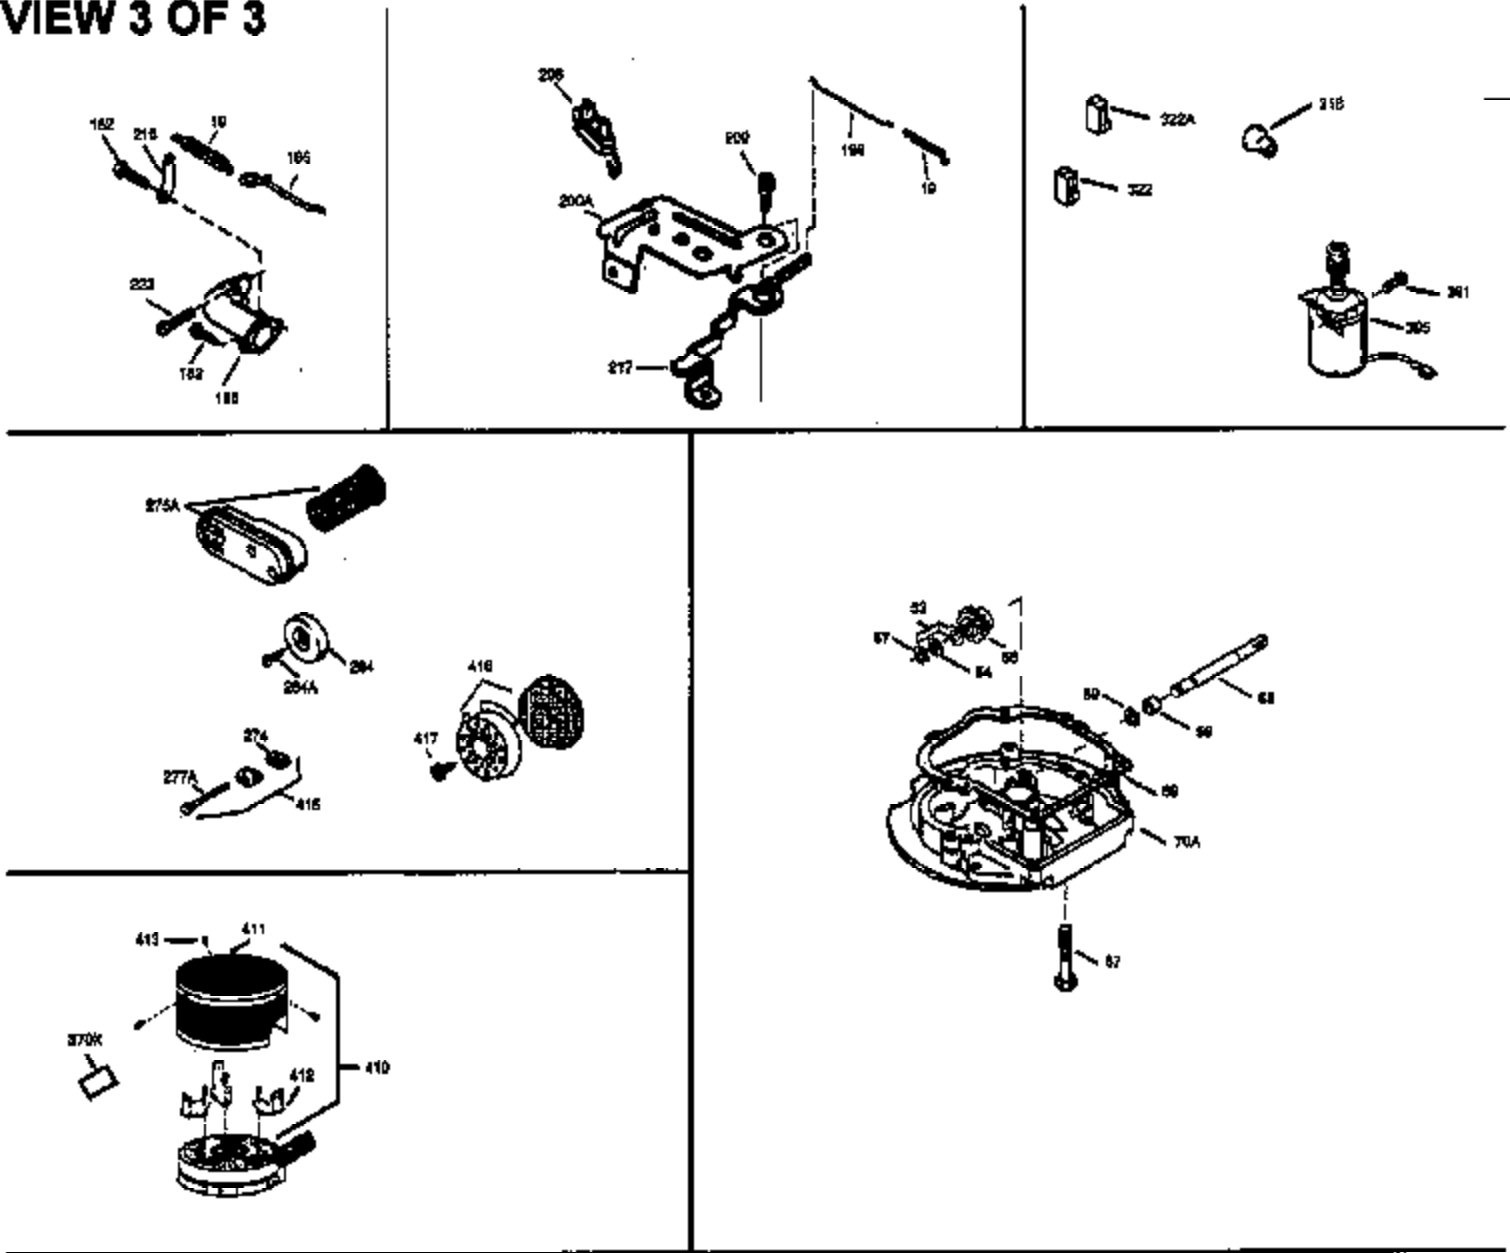

ILLUSTRATION SHOWS TYPICAL PARTS ONLY. ORDER BY PART NUMBER. PARTS NOT LISTED ARE SUPPLIED BY OEM.

VIEW 3 OF 3

Ref #	Part Number	Qty	Description
19	33890	1	Extension Spring
69	35261	1	* Mounting Flange Gasket
182	6201	2	Screw, 1/4-28 x 7/8"
185	33004A	1	Intake Pipe (Incl. 224)
186	33151	1	Governor Link
206	610973	1	Terminal
209	650804	1	Screw, 10-24 x 9/16"
217	34310	1	Control Lever
223	650451	2	Screw, 1/4-20 x 1"
238	650762	2	Screw, 10-32 x 1-29/32"
239	33051	1	Air Cleaner Gasket
240	33895	1	Air Cleaner Body
245	33896	1	Air Cleaner Filter
250	33897	1	Air Cleaner Cover
274	30081A	1	Exhaust Gasket