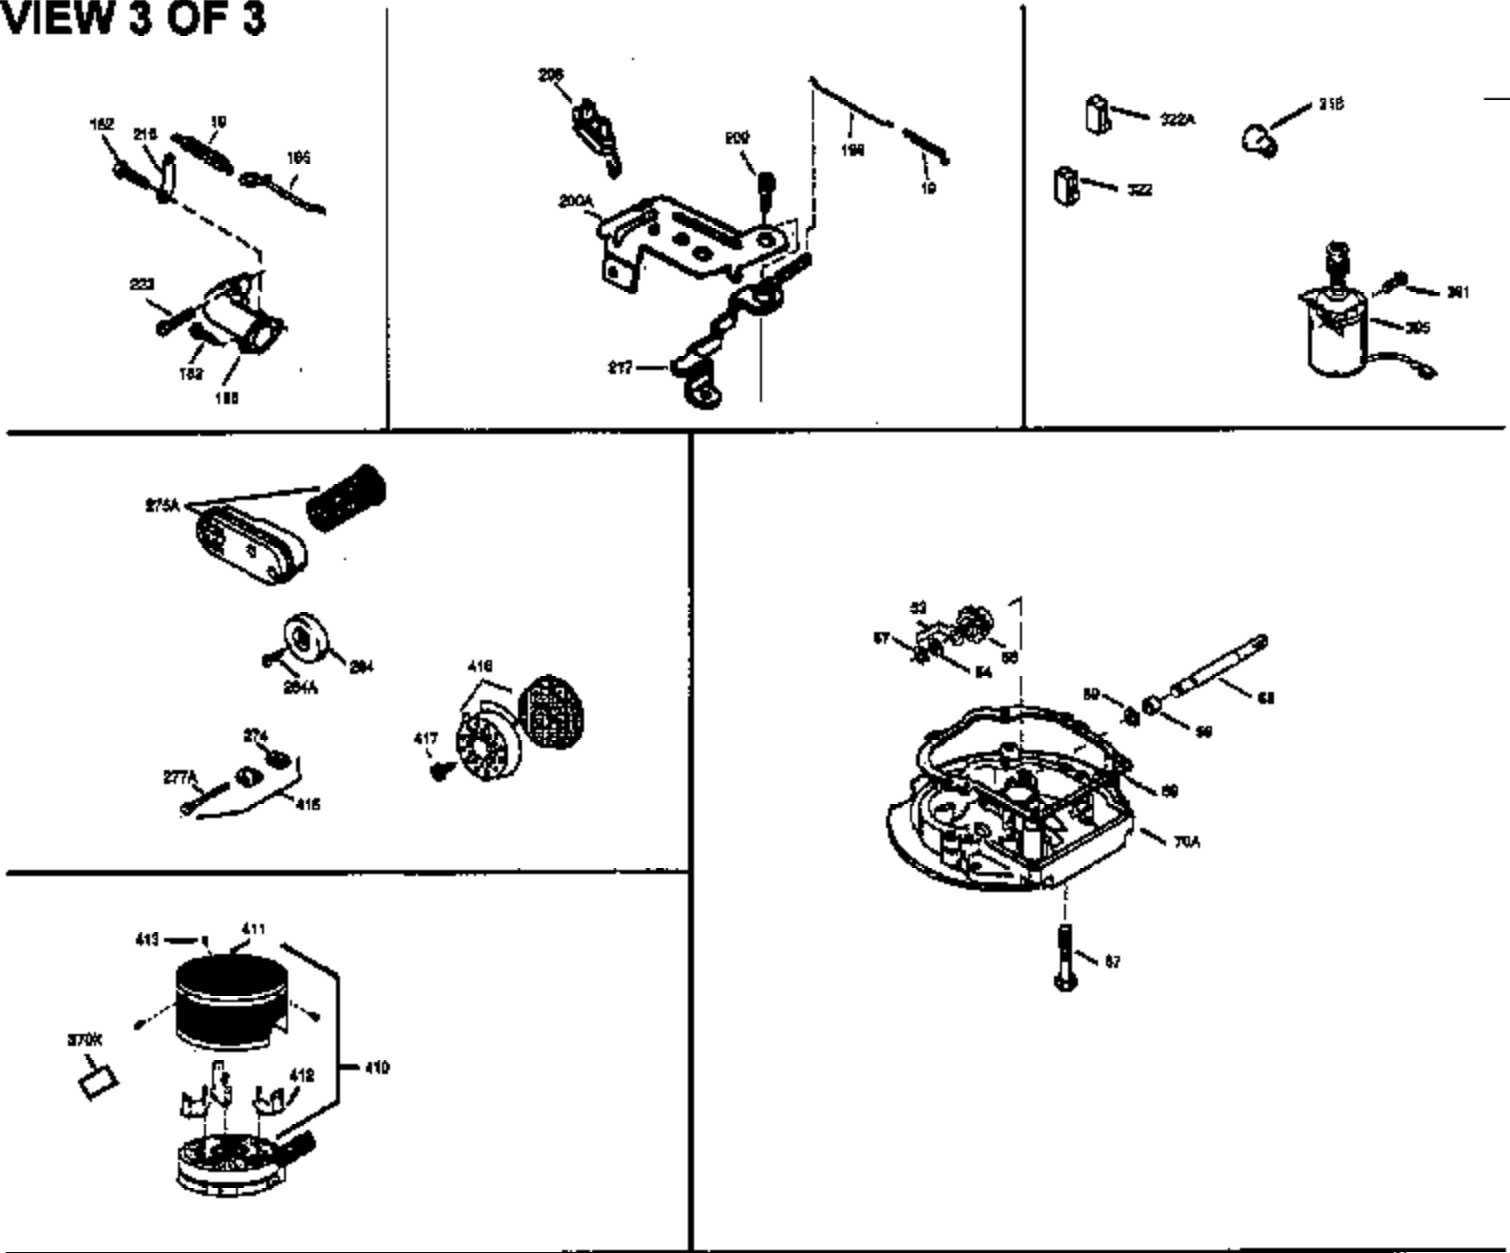

ILLUSTRATION SHOWS TYPICAL PARTS ONLY. ORDER BY PART NUMBER. PARTS NOT LISTED ARE SUPPLIED BY OEM.

VIEW 3 OF 3

Ref #	Part Number	Qty	Description
19	33890	1	Extension Spring
69	35261	1	* Mounting Flange Gasket
182	6201	2	Screw, 1/4-28 x 7/8"
185	33004A	1	Intake Pipe (Incl. 224)
186	33151	1	Governor Link
206	610973	1	Terminal
209	650804	2	Screw, 10-24 x 9/16"
217	34310	1	Control Lever
223	650451	2	Screw, 1/4-20 x 1"
238	650762	1	Screw, 10-32 x 1-29/32"
239	33051	1	Air Cleaner Gasket
240	33895	1	Air Cleaner Body
245	33896	1	Air Cleaner Filter
250	33897	1	Air Cleaner Cover
274	30081A	1	Exhaust Gasket