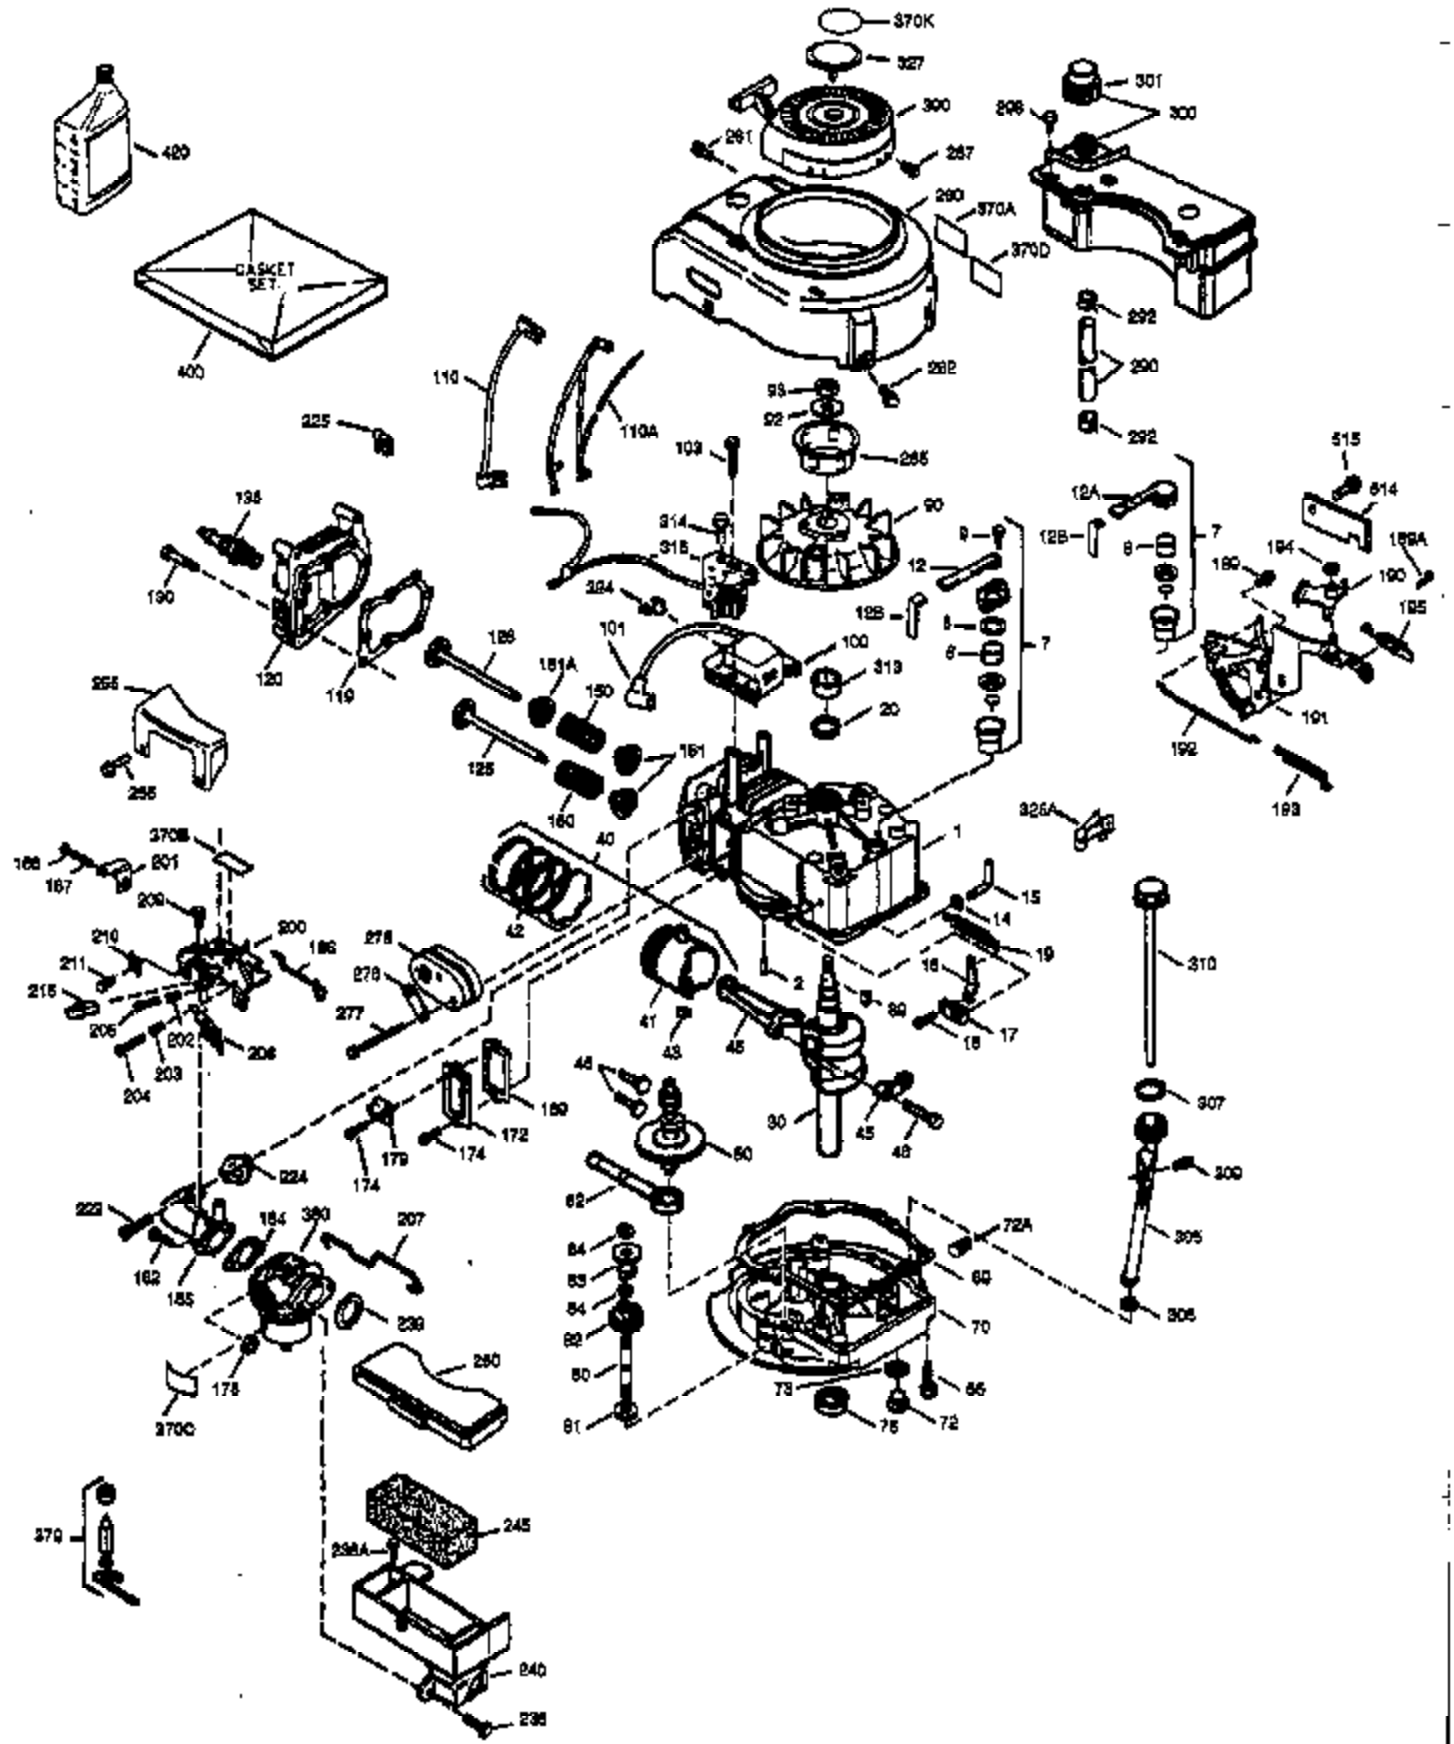

ILLUSTRATION SHOWS TYPICAL PARTS ONLY. ORDER BY PART NUMBER. PARTS NOT LISTED ARE SUPPLIED BY OEM.

VIEW 1 OF 3

Ref #	Part Number	Qty	Description
1	36503	1	Cylinder (Incl. 2, 20 & 125)
2	26727	2	Dowel Pin
6	33734	1	Breather Element
7	34214A	1	Breather Ass'y. (Incl. 6, 8, 9 & 12)
8	33735	1	* Breather Gasket
9	30200	2	Screw, 10-24 x 9/16"
12	33886	1	Breather Tube
14	28277	1	Washer
15	30589	1	Governor Rod (Incl. 14)
16	32651	1	Governor Lever
17	31335	1	Governor Lever Clamp
18	650548	1	Screw, 8-32 x 5/16"
19	33890	1	Extension Spring
20	32600	1	Oil Seal
30	34440	1	Crankshaft
40	35544A	1	Piston, Pin & Ring Set (Std.)
40	35545A	1	Piston, Pin & Ring Set (.010" OS)
40	35546	1	Piston, Pin & Ring Set (.020" OS)
41	35541	1	Piston & Pin Ass'y. (Std.) (Incl. 43)
41	35542	1	Piston & Pin Ass'y. (.010" OS) (Incl. 43)
41	35543	1	Piston & Pin Ass'y. (.020" OS) (Incl. 43)
42	35547A	1	Ring Set (Std.)
42	35548A	1	Ring Set (.010" OS)
42	35549	1	Ring Set (.020" OS)
43	20381	2	Piston Pin Retaining Ring
45	30963B	1	Connecting Rod Ass'y (Incl. 46)
46	32610A	2	Connecting Rod Bolt
48	27241	2	Valve Lifter
50	35992	1	Camshaft (MCR)
52	29914	1	Oil Pump Ass'y.
69	35261	1	* Mounting Flange Gasket
70	35651C	1	Mounting Flange (Incl. 72 thru 83)
72	36083	1	Oil Drain Plug
75	26208	1	Oil Seal
80	30574A	1	Governor Shaft
81	30590A	1	Washer
82	30591	1	Governor Gear Ass'y. (Incl. 81)
83	30588A	1	Governor Spool
86	650488	6	Screw, 1/4-20 x 1-1/4"
89	611004	1	Flywheel Key
90	611050	1	Flywheel
92	650815	1	Belleville Washer
93	650816	1	Flywheel Nut
100	34443A	1	Solid State Ignition
101	610118	1	Spark Plug Cover
103	650814	2	Screw, Torx T-15, 10-24 x 1"
110	34231	1	Ground Wire
119	36440	1	* Cylinder Head Gasket
120	36476	1	Cylinder Head
125	36471	1	Exhaust Valve (Std.) (Incl. 151)
125	36472	1	Exhaust Valve (1/32" OS) (Incl. 151)
126	29314B	1	Intake Valve (Std.) (Incl. 151)
126	29315C	1	Intake Valve (1/32" OS) (Incl. 151)
130	6021A	8	Screw, 5/16-18 x 1-1/2"
135	35395	1	Resistor Spark Plug (RJ19LM)
150	35991	2	Valve Spring
151	31673	2	Valve Spring Cap
169	27234A	1	* Valve Cover Gasket