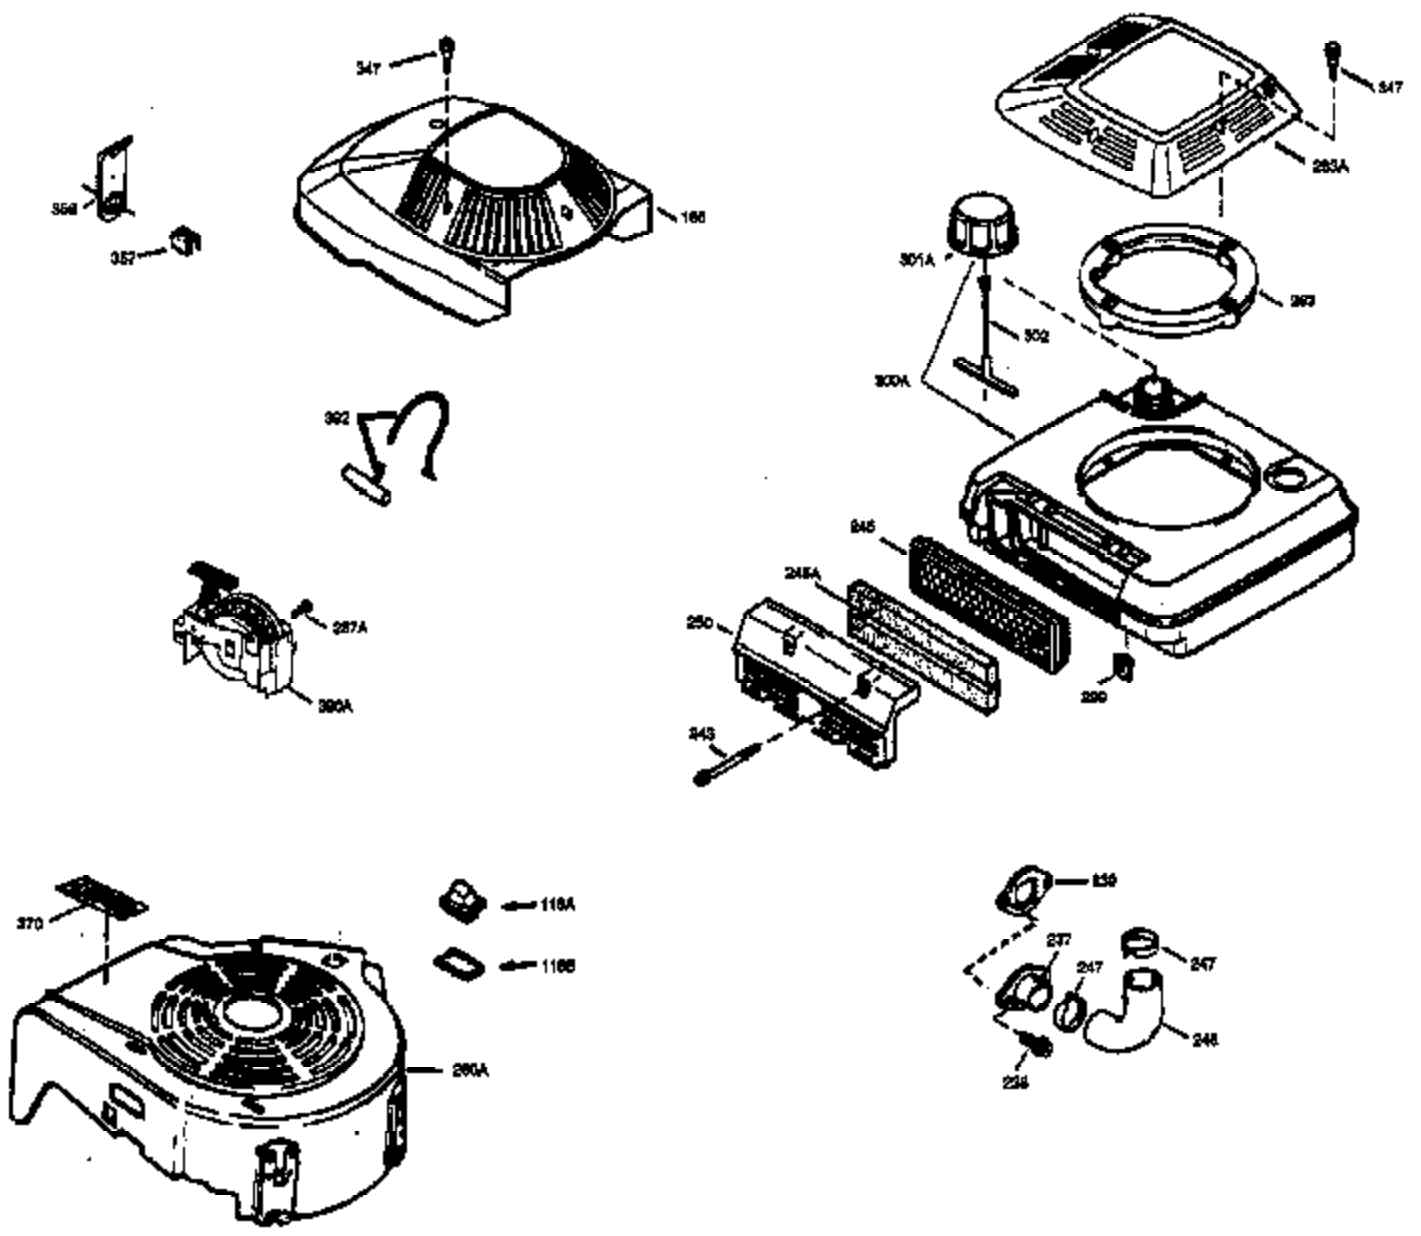

ILLUSTRATION SHOWS TYPICAL PARTS ONLY. ORDER BY PART NUMBER. PARTS NOT LISTED ARE SUPPLIED BY OEM.
VIEW 2 OF 3

Ref #	Part Number	Qty	Description
238	650762	1	Screw, 10-32 x 1-29/32"
239	33051	1	Air Cleaner Gasket
245	33896	1	Air Cleaner Filter
250	33897	1	Air Cleaner Cover
370	36261	1	Lubrication Decal
392	590343	1	Starter Rope