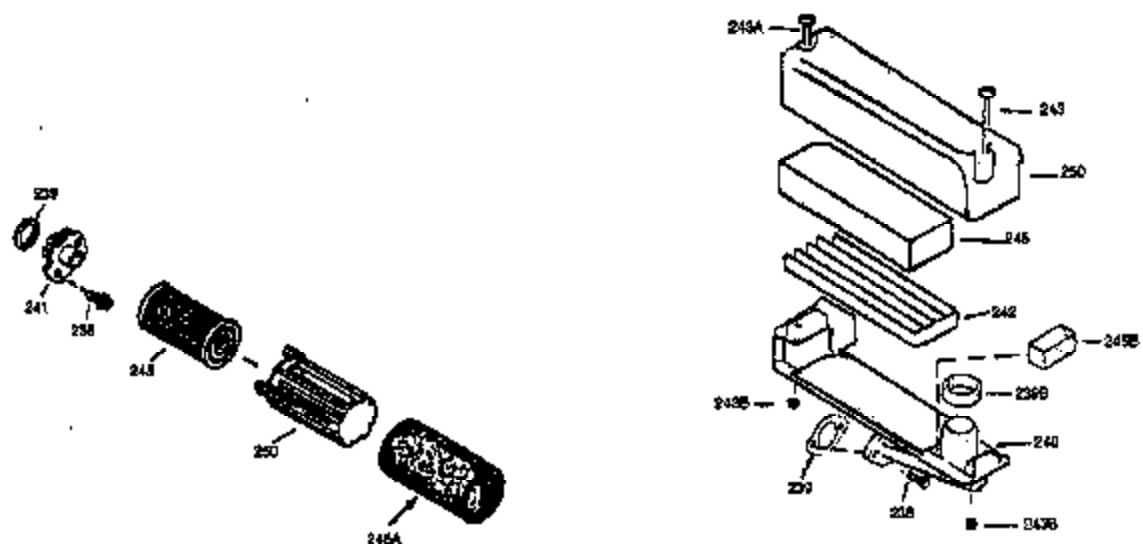

ILLUSTRATION SHOWS TYPICAL PARTS ONLY. ORDER BY PART NUMBER. PARTS NOT LISTED ARE SUPPLIED BY OEM.

VIEW 3 OF 3

Ref #	Part Number	Qty	Description
19	33890	1	Extension Spring
69	35261	1	* Mounting Flange Gasket
182	6201	2	Screw, 1/4-28 x 7/8"
185	33004A	1	Intake Pipe (Incl. 224)
186	33151	1	Governor Link
206	610973	1	Terminal
209	650804	2	Screw, 10-24 x 9/16"
217	34310	1	Control Lever
223	650451	2	Screw, 1/4-20 x 1"
238	650762	1	Screw, 10-32 x 1-29/32"
239	33051	1	Air Cleaner Gasket
240	33895	1	Air Cleaner Body
245	33896	1	Air Cleaner Filter
250	33897	1	Air Cleaner Cover
274	30081A	1	Exhaust Gasket