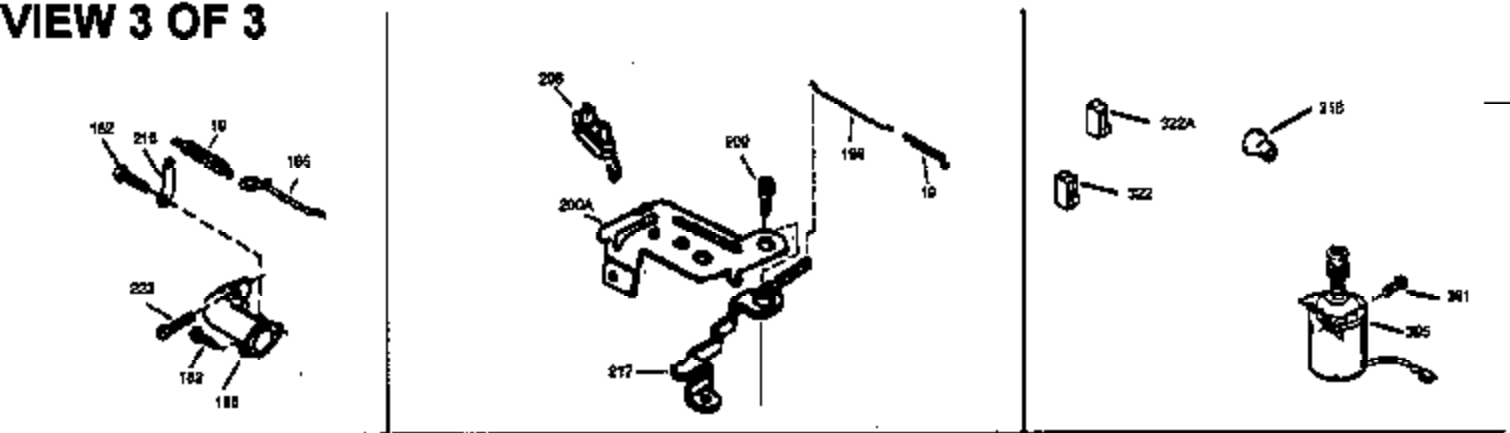

ILLUSTRATION SHOWS TYPICAL PARTS ONLY. ORDER BY PART NUMBER. PARTS NOT LISTED ARE SUPPLIED BY OEM.

VIEW 3 OF 3

Ref #	Part Number	Qty	Description
19	31361	1	Extension Spring
69	35261	1	* Mounting Flange Gasket
182	6201	2	Screw, 1/4-28 x 7/8"
185	31384A	1	Intake Pipe (Incl. 224)
186	34337	1	Governor Link
206	610973	1	Terminal
209	30200	2	Screw, 10-24 x 9/16"
223	650451	2	Screw, 1/4-20 x 1"
238	650932	2	Screw, 10-32 x 49/64"
239	34338	1	* Air Cleaner Gasket
241	35797	1	Air Cleaner Collar
245	35066	1	Air Cleaner Filter
250	35065	1	Air Cleaner Cover