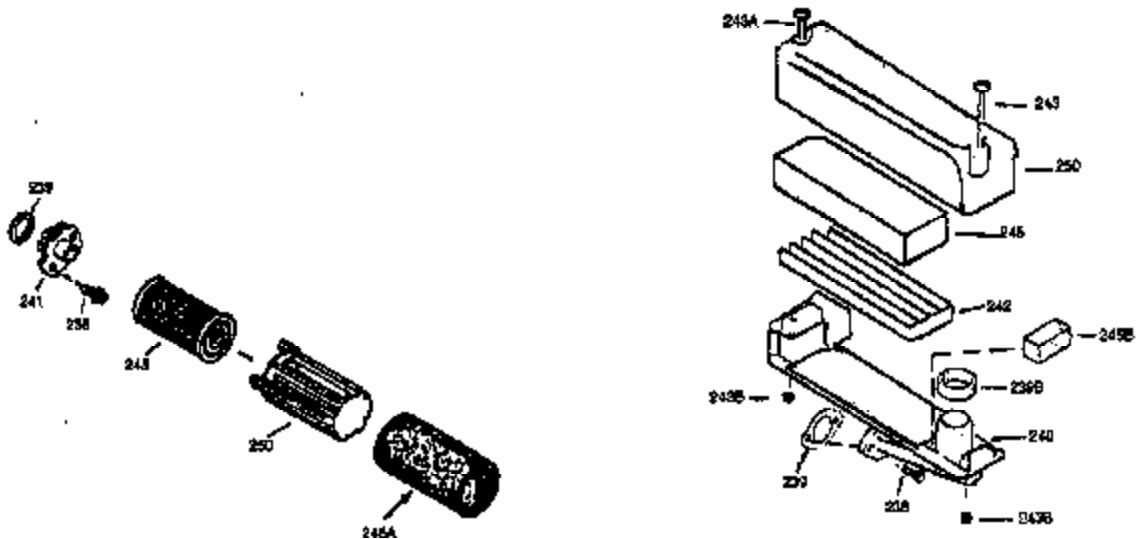

ILLUSTRATION SHOWS TYPICAL PARTS ONLY. ORDER BY PART NUMBER. PARTS NOT LISTED ARE SUPPLIED BY OEM.

VIEW 3 OF 3

Ref #	Part Number	Qty	Description
19	31361	1	Extension Spring
69	35261	1	* Mounting Flange Gasket
182	6201	2	Screw, 1/4-28 x 7/8"
185	31384A	1	Intake Pipe (Incl. 224)
186	34337	1	Governor Link
206	610973	1	Terminal
209	30200	2	Screw, 10-24 x 9/16"
223	650451	2	Screw, 1/4-20 x 1"
238	650932	2	Screw, 10-32 x 49/64"
239	34338	1	* Air Cleaner Gasket
241	35797	1	Air Cleaner Collar
245	35066	1	Air Cleaner Filter
250	35065	1	Air Cleaner Cover