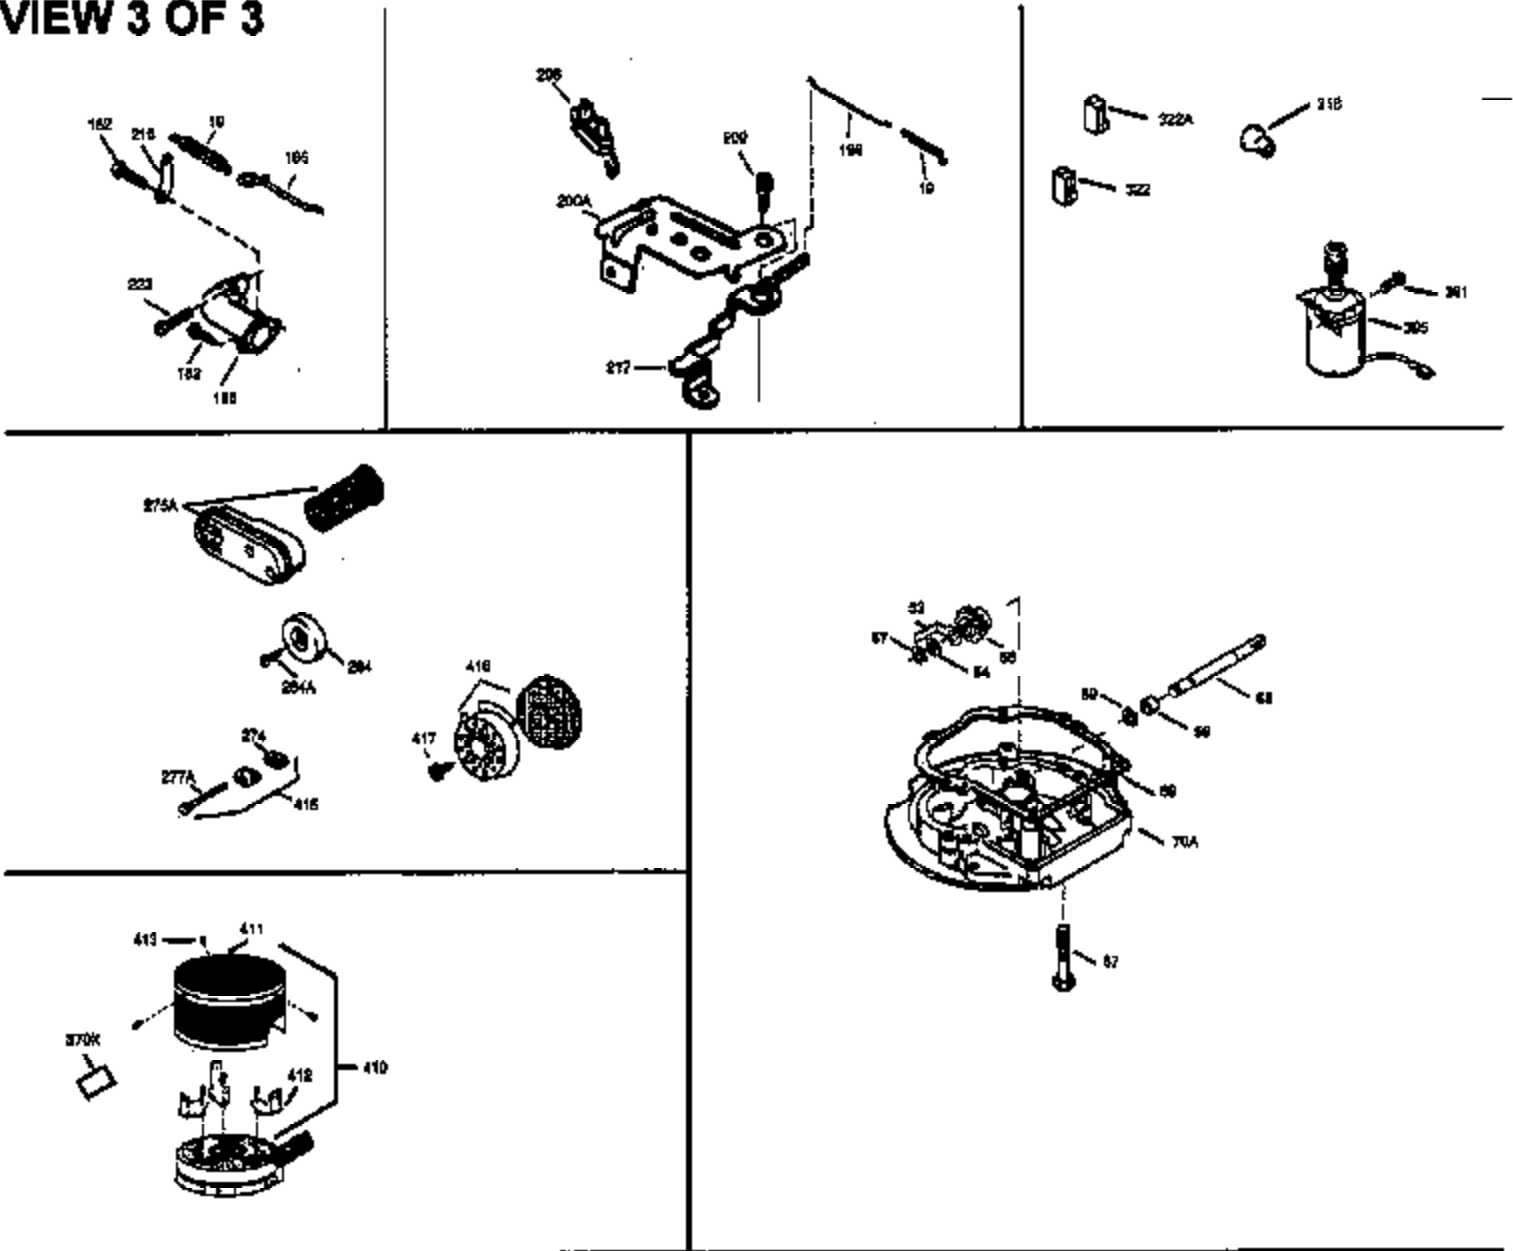

ILLUSTRATION SHOWS TYPICAL PARTS ONLY. ORDER BY PART NUMBER. PARTS NOT LISTED ARE SUPPLIED BY OEM.

VIEW 3 OF 3

Ref #	Part Number	Qty	Description
19	31361	1	Extension Spring
69	35261	1	* Mounting Flange Gasket
182	6201	2	Screw, 1/4-28 x 7/8"
185	31384A	1	Intake Pipe (Incl. 224)
186	34337	1	Governor Link
206	610973	1	Terminal
209	30200	2	Screw, 10-24 x 9/16"
223	650451	2	Screw, 1/4-20 x 1"
238	650932	2	Screw, 10-32 x 49/64"
239	34338	1	* Air Cleaner Gasket
241	35797	1	Air Cleaner Collar
245	35066	1	Air Cleaner Filter
250	35065	1	Air Cleaner Cover