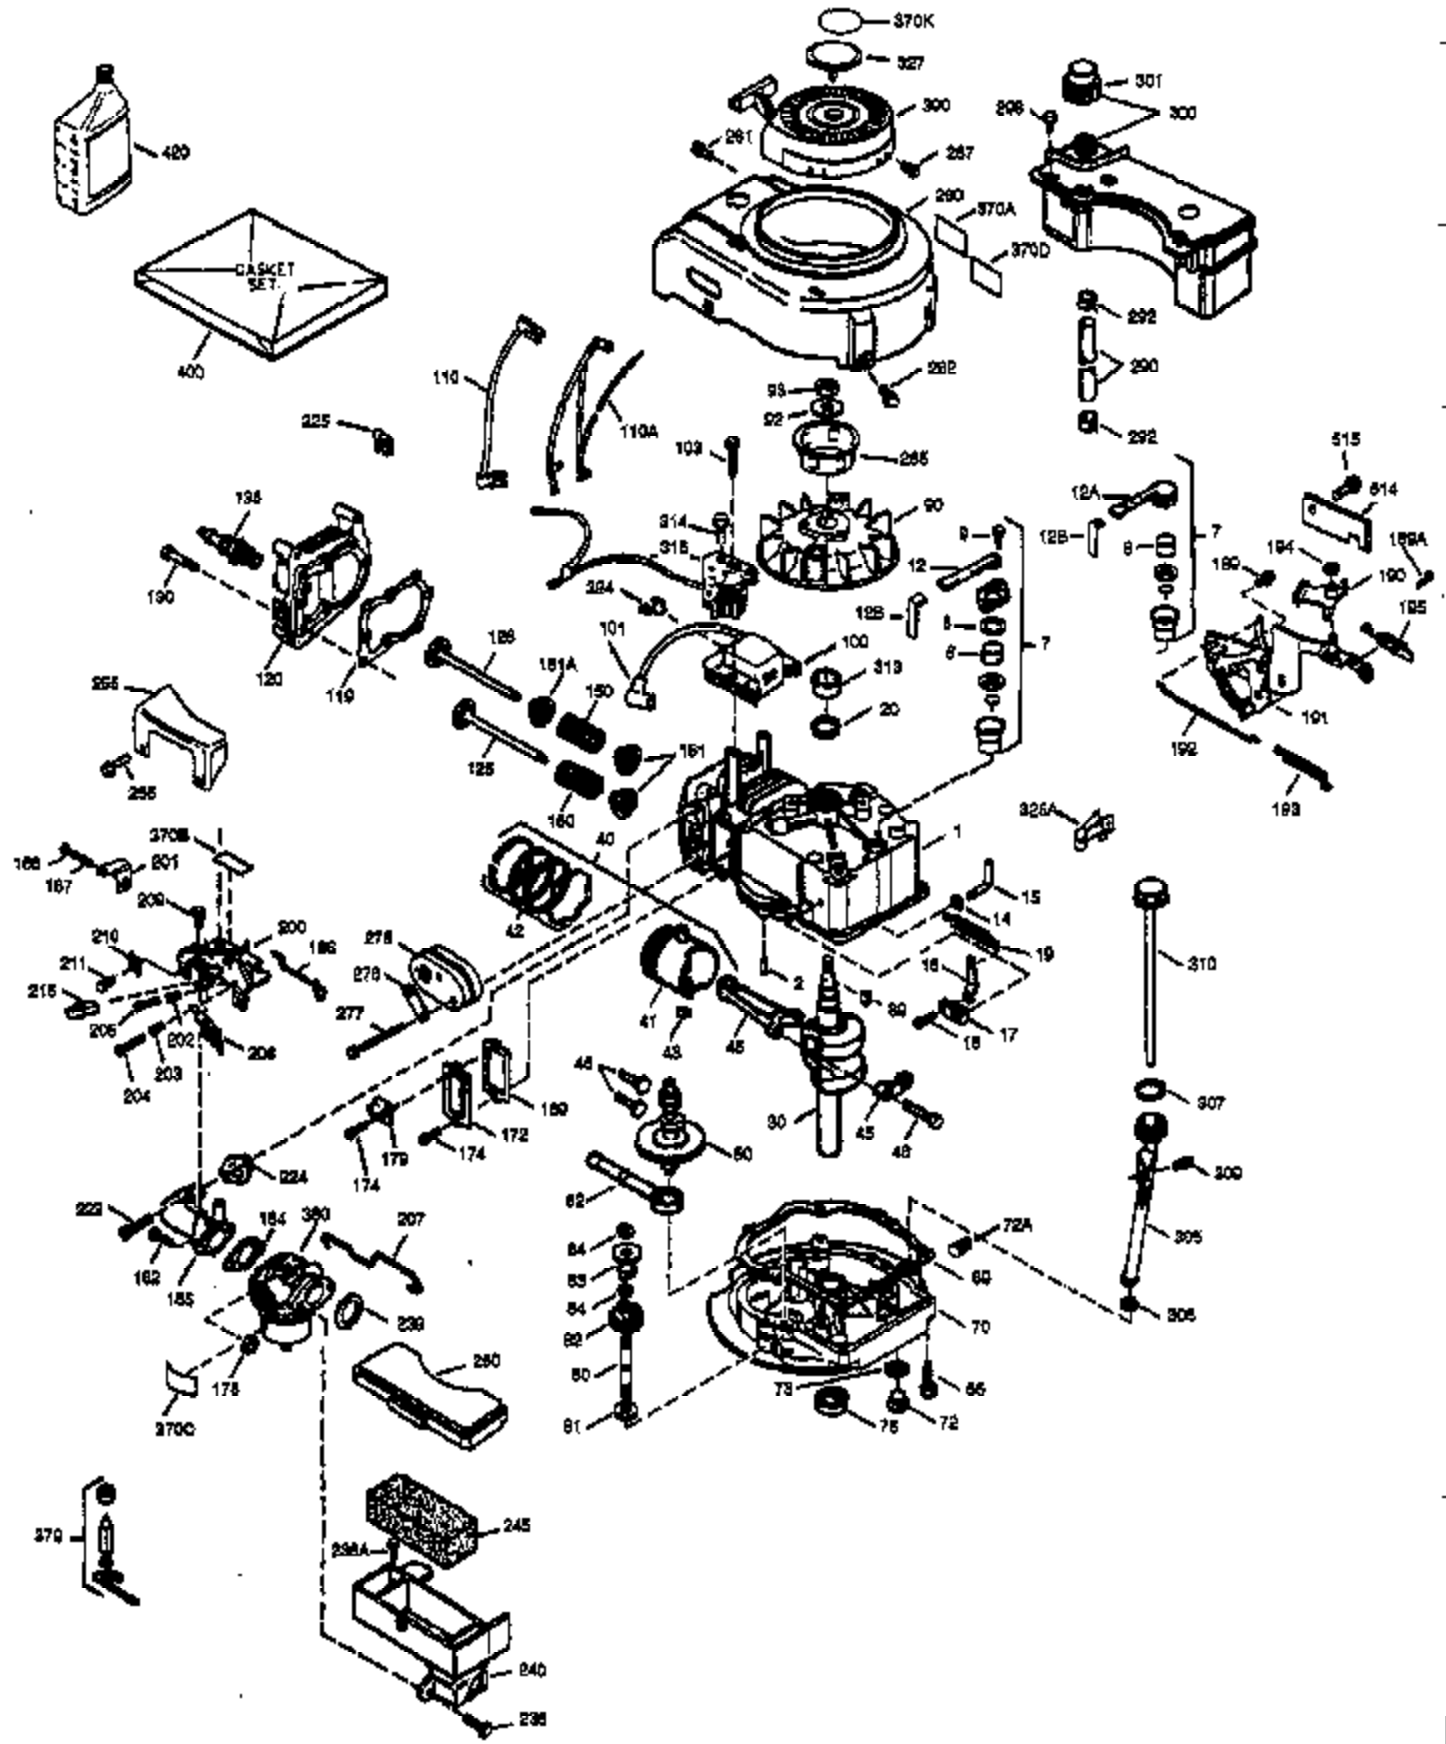

ILLUSTRATION SHOWS TYPICAL PARTS ONLY. ORDER BY PART NUMBER. PARTS NOT LISTED ARE SUPPLIED BY OEM.

VIEW 1 OF 3

Ref #	Part Number	Qty	Description
1	35010	1	Cylinder (Incl. 2 & 20)
2	26727	2	Dowel Pin
6	33734	1	Breather Element
7	34214A	1	Breather Ass'y. (Incl. 6, 8, 9 & 12)
8	33735	1	* Breather Gasket
9	30200	2	Screw, 10-24 x 9/16"
12	33886	1	Breather Tube
12B	34695	1	Breather Tube Elbow
14	28277	1	Washer
15	30589	1	Governor Rod (Incl. 14)
16	31383A	1	Governor Lever
17	31335	1	Governor Lever Clamp
18	650548	1	Screw, 8-32 x 5/16"
19	31361	1	Extension Spring
20	32600	1	Oil Seal
30	34560	1	Crankshaft
40	35544A	1	Piston, Pin & Ring Set (Std.)
40	35545A	1	Piston, Pin & Ring Set (.010" OS)
40	35546	1	Piston, Pin & Ring Set (.020" OS)
41	35541	1	Piston & Pin Ass'y. (Std.) (Incl. 43)
41	35542	1	Piston & Pin Ass'y. (.010" OS) (Incl. 43)
41	35543	1	Piston & Pin Ass'y. (.020" OS) (Incl. 43)
42	35547A	1	Ring Set (Std.)
42	35548A	1	Ring Set (.010" OS)
42	35549	1	Ring Set (.020" OS)
43	20381	2	Piston Pin Retaining Ring
45	30963B	1	Connecting Rod Ass'y (Incl. 46)
46	32610A	2	Connecting Rod Bolt
48	27241	2	Valve Lifter
50	35990	1	Camshaft (BCR)
52	29914	1	Oil Pump Ass'y.
69	35261	1	* Mounting Flange Gasket
70	35651C	1	Mounting Flange (Incl. 72 thru 83)
72	36083	1	Oil Drain Plug
75	26208	1	Oil Seal
80	30574A	1	Governor Shaft
81	30590A	1	Washer
82	30591	1	Governor Gear Ass'y. (Incl. 81)
83	30588A	1	Governor Spool
86	650488	6	Screw, 1/4-20 x 1-1/4"
89	611004	1	Flywheel Key
90	611112	1	Flywheel
92	650815	1	Belleville Washer
93	650816	1	Flywheel Nut
100	34443A	1	Solid State Ignition
101	610118	1	Spark Plug Cover
103	650814	2	Screw, Torx T-15, 10-24 x 1"
110	36230	1	Ground Wire
119	33015A	1	* Cylinder Head Gasket
120	34342	1	Cylinder Head
125	29313C	1	Exhaust Valve (Std.) (Incl. 151)
125	29315C	1	Exhaust Valve (1/32" OS) (Incl. 151)
126	29314B	1	Intake Valve (Std.) (Incl. 151)
126	29315C	1	Intake Valve (1/32" OS) (Incl. 151)
130	6021A	8	Screw, 5/16-18 x 1-1/2"
135	35395	1	Resistor Spark Plug (RJ19LM)
150	35991	2	Valve Spring
151	31673	2	Valve Spring Cap