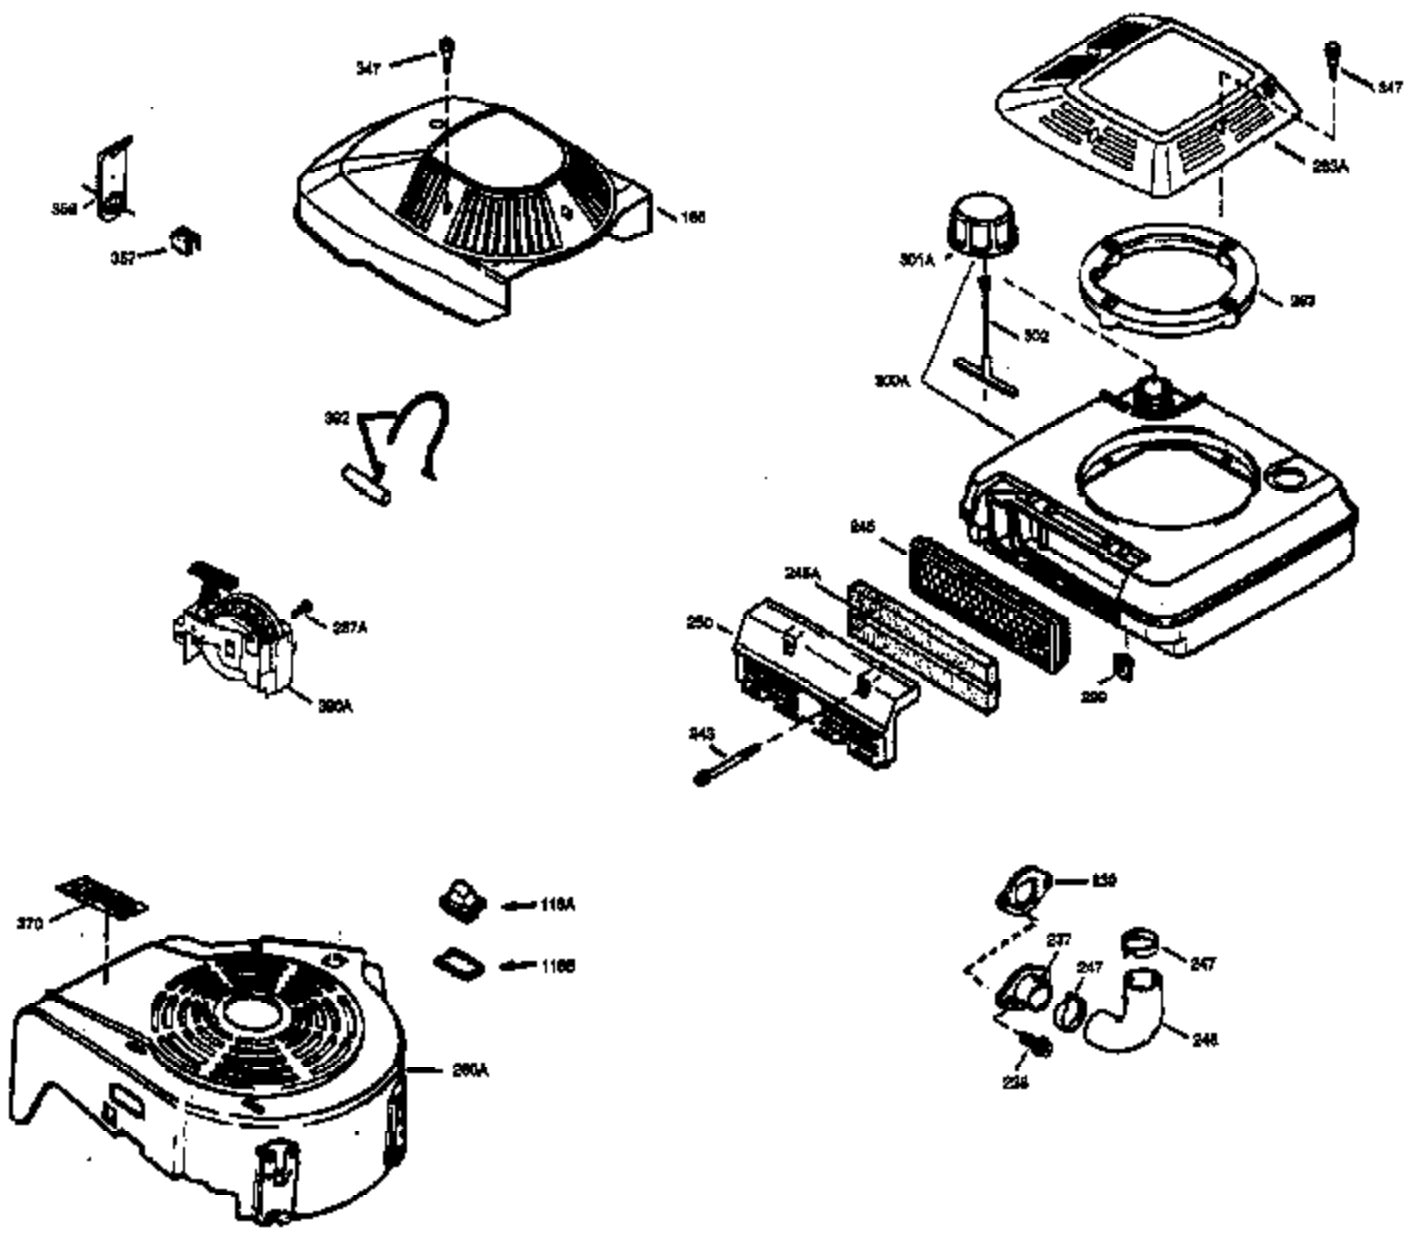

ILLUSTRATION SHOWS TYPICAL PARTS ONLY. ORDER BY PART NUMBER. PARTS NOT LISTED ARE SUPPLIED BY OEM.
VIEW 2 OF 3

Ref #	Part Number	Qty	Description
238	650932	2	Screw, 10-32 x 49/64"
239	34338	1	* Air Cleaner Gasket
245	35066	1	Air Cleaner Filter
250	35065	1	Air Cleaner Cover
370	35169	1	Instruction Decal