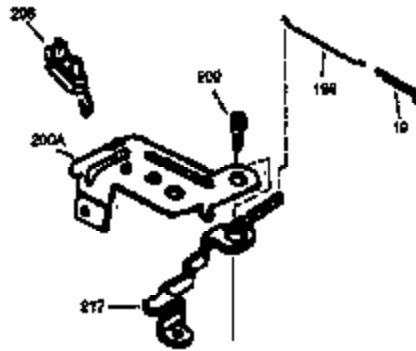

ILLUSTRATION SHOWS TYPICAL PARTS ONLY. ORDER BY PART NUMBER. PARTS NOT LISTED ARE SUPPLIED BY OEM.

VIEW 3 OF 3

Ref #	Part Number	Qty	Description
19	31361	1	Extension Spring
69	35261	1	* Mounting Flange Gasket
182	6201	2	Screw, 1/4-28 x 7/8"
185	31384A	1	Intake Pipe (Incl. 224)
186	34337	1	Governor Link
206	610973	1	Terminal
209	30200	2	Screw, 10-24 x 9/16"
223	650451	2	Screw, 1/4-20 x 1"
238	650932	2	Screw, 10-32 x 49/64"
239	34338	1	* Air Cleaner Gasket
241	35797	1	Air Cleaner Collar
245	35066	1	Air Cleaner Filter
250	35065	1	Air Cleaner Cover