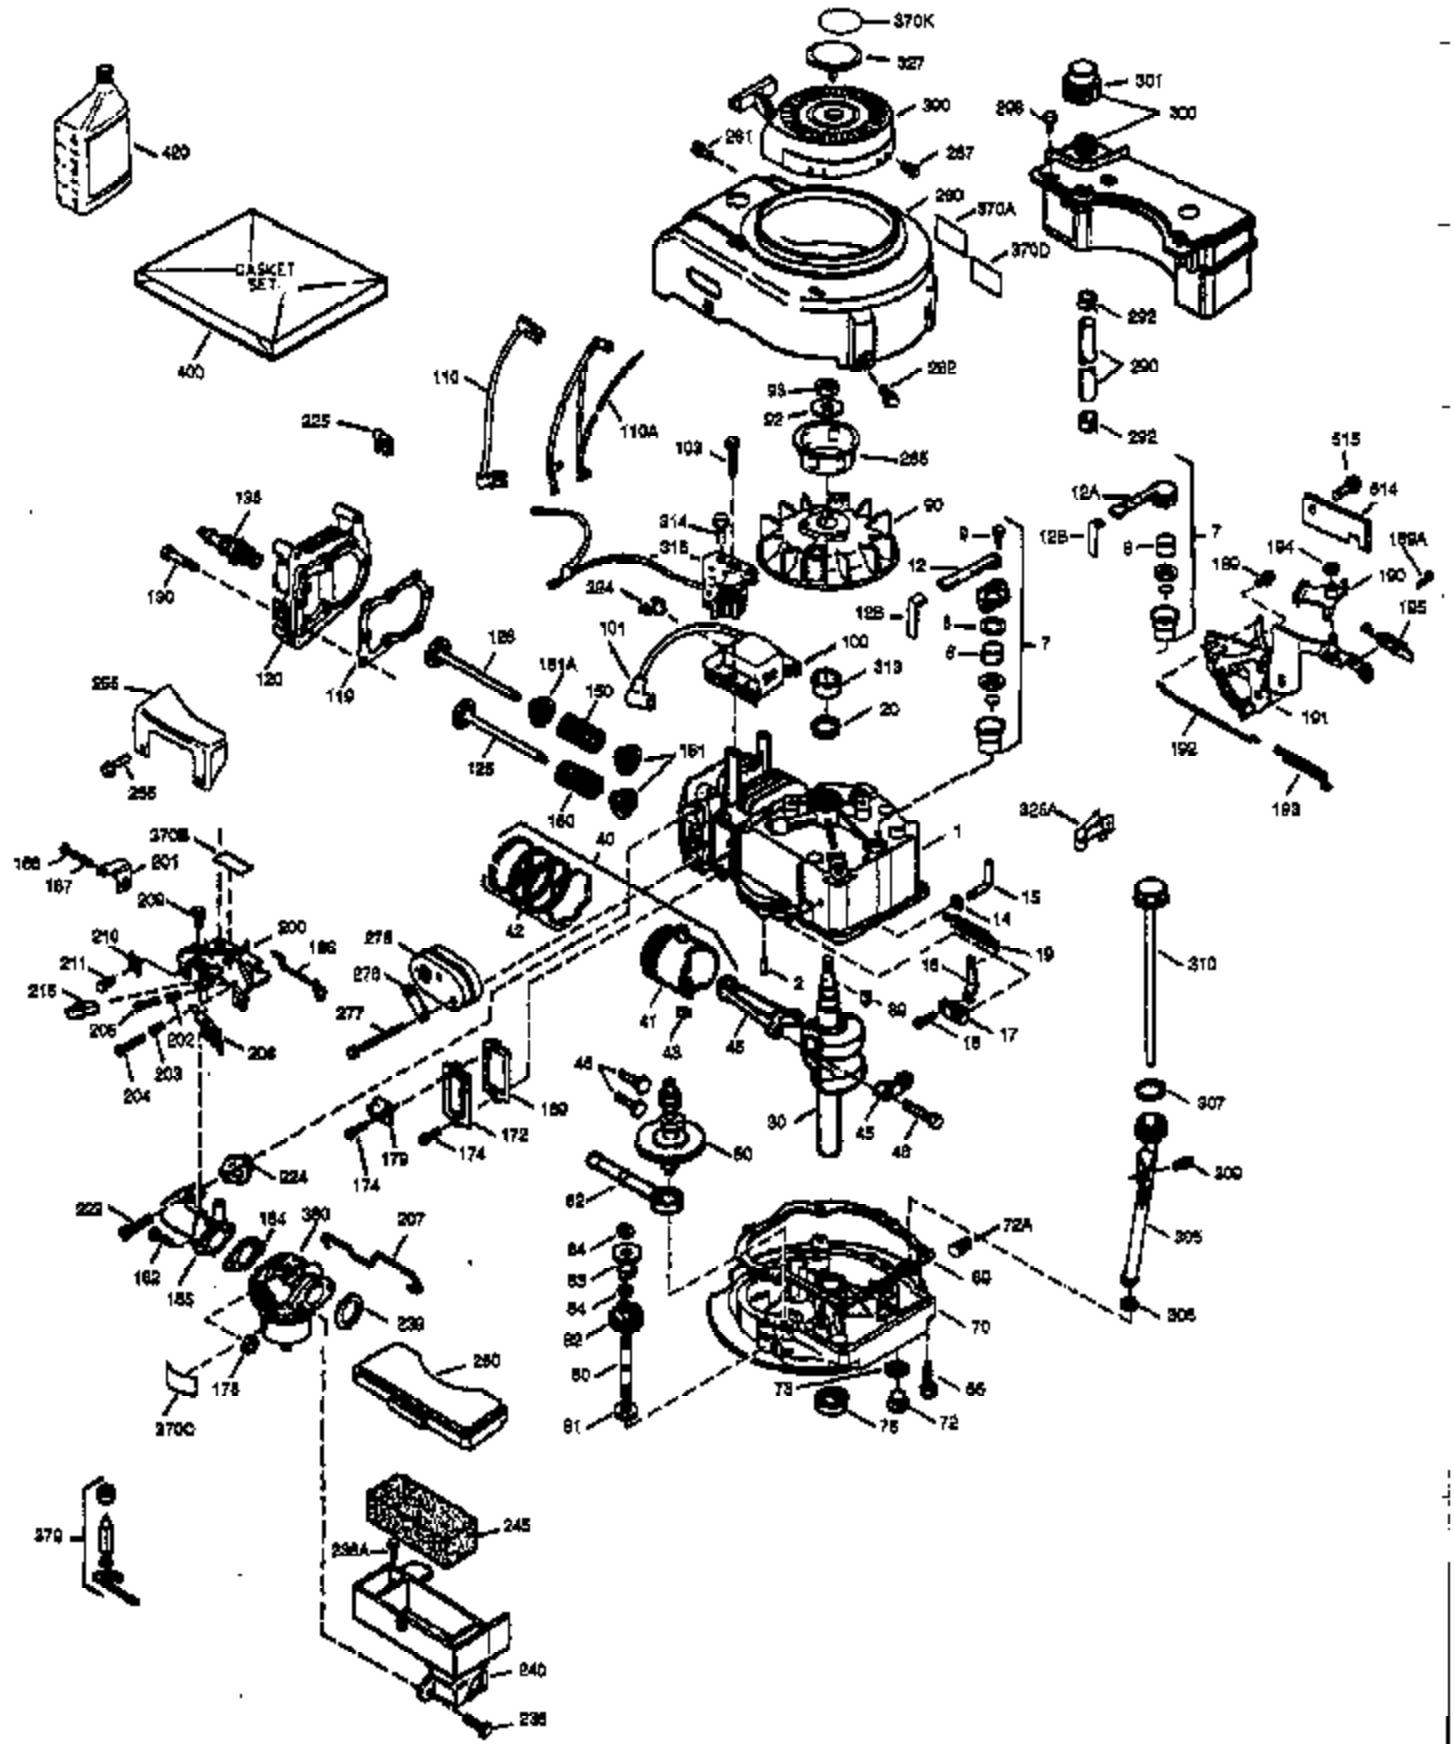

ILLUSTRATION SHOWS TYPICAL PARTS ONLY. ORDER BY PART NUMBER. PARTS NOT LISTED ARE SUPPLIED BY OEM.

VIEW 1 OF 3

Ref #	Part Number	Qty	Description
1	36479	1	Cylinder (Incl. 2, 20 & 125)
2	26727	2	Dowel Pin
6	33734	1	Breather Element
7	34214A	1	Breather Ass'y. (Incl. 6,8,9,12,12B)
8	33735	1	* Breather Gasket
9	30200	2	Screw, 10-24 x 9/16"
12B	34695	1	Breather Tube Elbow
12	33886	1	Breather Tube
14	28277	1	Washer
15	30589	1	Governor Rod (Incl. 14)
16	31383A	1	Governor Lever
17	31335	1	Governor Lever Clamp
18	650548	1	Screw, 8-32 x 5/16"
19	31361	1	Extension Spring
20	32600	1	Oil Seal
30	34560	1	Crankshaft
40	35544A	1	Piston, Pin & Ring Set (Std.)
40	35545A	1	Piston, Pin & Ring Set (.010" OS)
40	35546	1	Piston, Pin & Ring Set (.020" OS)
41	35541	1	Piston & Pin Ass'y. (Std.) (Incl. 43)
41	35542	1	Piston & Pin Ass'y. (.010" OS) (Incl. 43)
41	35543	1	Piston & Pin Ass'y. (.020" OS) (Incl. 43)
42	35547A	1	Ring Set (Std.)
42	35548A	1	Ring Set (.010" OS)
42	35549	1	Ring Set (.020" OS)
43	20381	2	Piston Pin Retaining Ring
45	30963B	1	Connecting Rod Ass'y (Incl. 46)
46	32610A	2	Connecting Rod Bolt
48	27241	2	Valve Lifter
50	35990	1	Camshaft (BCR)
52	29914	1	Oil Pump Ass'y.
69	35261	1	* Mounting Flange Gasket
70	35651C	1	Mounting Flange (Incl. 72 thru 83)
72	36083	1	Oil Drain Plug
75	26208	1	Oil Seal
80	30574A	1	Governor Shaft
81	30590A	1	Washer
82	30591	1	Governor Gear Ass'y. (Incl. 81)
83	30588A	1	Governor Spool
86	650488	6	Screw, 1/4-20 x 1-1/4"
89	611004	1	Flywheel Key
90	611112	1	Flywheel
92	650815	1	Belleville Washer
93	650816	1	Flywheel Nut
100	34443A	1	Solid State Ignition
101	610118	1	Spark Plug Cover
103	650814	2	Screw, Torx T-15, 10-24 x 1"
110	36230	1	Ground Wire
119	36440	1	* Cylinder Head Gasket
120	36476	1	Cylinder Head
125	36471	1	Exhaust Valve (Std.) (Incl. 151)
125	36472	1	Exhaust Valve (1/32" OS) (Incl. 151)
126	29314B	1	Intake Valve (Std.) (Incl. 151)
126	29315C	1	Intake Valve (1/32" OS) (Incl. 151)
130	6021A	8	Screw, 5/16-18 x 1-1/2"
135	35395	1	Resistor Spark Plug (RJ19LM)
150	35991	2	Valve Spring
151	31673	2	Valve Spring Cap