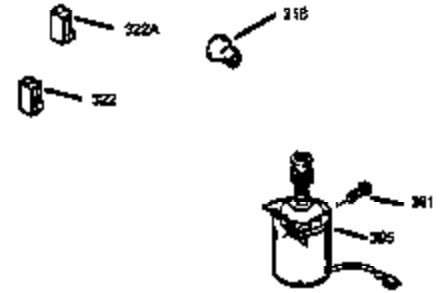

ILLUSTRATION SHOWS TYPICAL PARTS ONLY. ORDER BY PART NUMBER. PARTS NOT LISTED ARE SUPPLIED BY OEM.

VIEW 3 OF 3

Ref #	Part Number	Qty	Description
19	31361	1	Extension Spring
69	35261	1	* Mounting Flange Gasket
182	6201	2	Screw, 1/4-28 x 7/8"
185	31384A	1	Intake Pipe (Incl. 224)
186	34337	1	Governor Link
206	610973	1	Terminal
209	30200	2	Screw, 10-24 x 9/16"
223	650451	2	Screw, 1/4-20 x 1"
238	650932	2	Screw, 10-32 x 49/64"
239	34338	1	* Air Cleaner Gasket
241	35797	1	Air Cleaner Collar
245	35066	1	Air Cleaner Filter
250	35065	1	Air Cleaner Cover