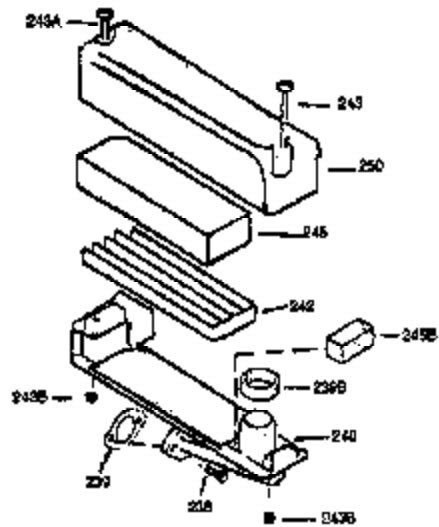

ILLUSTRATION SHOWS TYPICAL PARTS ONLY. ORDER BY PART NUMBER. PARTS NOT LISTED ARE SUPPLIED BY OEM.

VIEW 3 OF 3

Ref #	Part Number	Qty	Description
19	31361	1	Extension Spring
69	35261	1	* Mounting Flange Gasket
182	6201	2	Screw, 1/4-28 x 7/8"
185	31384A	1	Intake Pipe (Incl. 224)
186	34337	1	Governor Link
206	610973	1	Terminal
209	30200	2	Screw, 10-24 x 9/16"
223	650451	2	Screw, 1/4-20 x 1"
238	650932	2	Screw, 10-32 x 49/64"
239	34338	1	* Air Cleaner Gasket
241	35797	1	Air Cleaner Collar
245	35066	1	Air Cleaner Filter
250	35065	1	Air Cleaner Cover