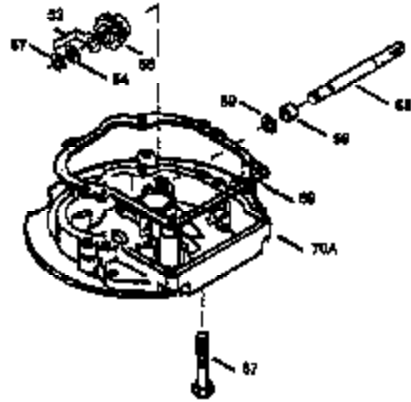

ILLUSTRATION SHOWS TYPICAL PARTS ONLY. ORDER BY PART NUMBER. PARTS NOT LISTED ARE SUPPLIED BY OEM.

VIEW 3 OF 3

Ref #	Part Number	Qty	Description
19	31361	1	Extension Spring
69	35261	1	* Mounting Flange Gasket
182	6201	2	Screw, 1/4-28 x 7/8"
185	31384A	1	Intake Pipe (Incl. 224)
186	34337	1	Governor Link
206	610973	1	Terminal
209	30200	2	Screw, 10-24 x 9/16"
223	650451	2	Screw, 1/4-20 x 1"
238	650932	2	Screw, 10-32 x 49/64"
239	34338	1	* Air Cleaner Gasket
241	35797	1	Air Cleaner Collar
245	35066	1	Air Cleaner Filter
250	35065	1	Air Cleaner Cover