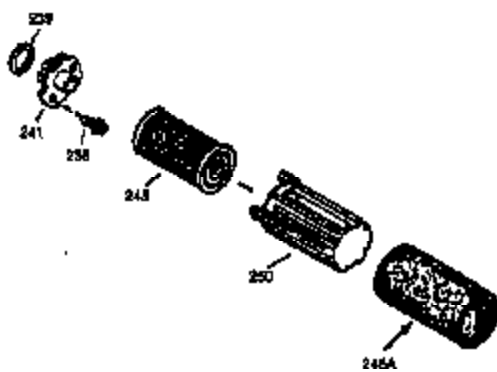

ILLUSTRATION SHOWS TYPICAL PARTS ONLY. ORDER BY PART NUMBER. PARTS NOT LISTED ARE SUPPLIED BY OEM.

VIEW 3 OF 3

Ref #	Part Number	Qty	Description
19	31361	1	Extension Spring
69	35261	1	* Mounting Flange Gasket
182	6201	2	Screw, 1/4-28 x 7/8"
185	31384A	1	Intake Pipe (Incl. 224)
186	34337	1	Governor Link
206	610973	1	Terminal
209	30200	2	Screw, 10-24 x 9/16"
223	650451	2	Screw, 1/4-20 x 1"
238	650932	2	Screw, 10-32 x 49/64"
239	34338	1	* Air Cleaner Gasket
241	35797	1	Air Cleaner Collar
245	35066	1	Air Cleaner Filter
250	35065	1	Air Cleaner Cover