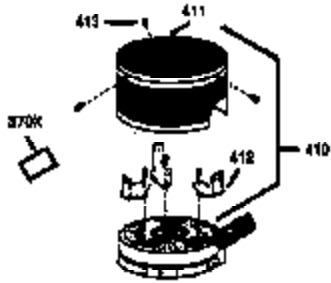

ILLUSTRATION SHOWS TYPICAL PARTS ONLY. ORDER BY PART NUMBER. PARTS NOT LISTED ARE SUPPLIED BY OEM.

VIEW 3 OF 3

Ref #	Part Number	Qty	Description
19	31361	1	Extension Spring
69	35261	1	* Mounting Flange Gasket
182	6201	2	Screw, 1/4-28 x 7/8"
185	31384A	1	Intake Pipe (Incl. 224)
186	34337	1	Governor Link
206	610973	1	Terminal
209	30200	2	Screw, 10-24 x 9/16"
223	650451	2	Screw, 1/4-20 x 1"
238	650932	2	Screw, 10-32 x 49/64"
239	34338	1	* Air Cleaner Gasket
241	35797	1	Air Cleaner Collar
245	35066	1	Air Cleaner Filter
250	35065	1	Air Cleaner Cover