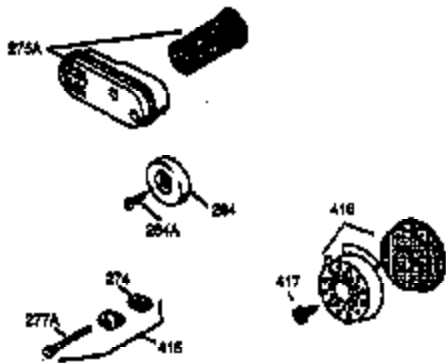

ILLUSTRATION SHOWS TYPICAL PARTS ONLY. ORDER BY PART NUMBER. PARTS NOT LISTED ARE SUPPLIED BY OEM.

VIEW 3 OF 3

Ref #	Part Number	Qty	Description
19	31361	1	Extension Spring
69	35261	1	* Mounting Flange Gasket
182	6201	2	Screw, 1/4-28 x 7/8"
185	31384A	1	Intake Pipe (Incl. 224)
186	34337	1	Governor Link
206	610973	1	Terminal
209	30200	2	Screw, 10-24 x 9/16"
223	650451	2	Screw, 1/4-20 x 1"
238	650932	2	Screw, 10-32 x 49/64"
239	34338	1	* Air Cleaner Gasket
241	35797	1	Air Cleaner Collar
245	35066	1	Air Cleaner Filter
250	35065	1	Air Cleaner Cover