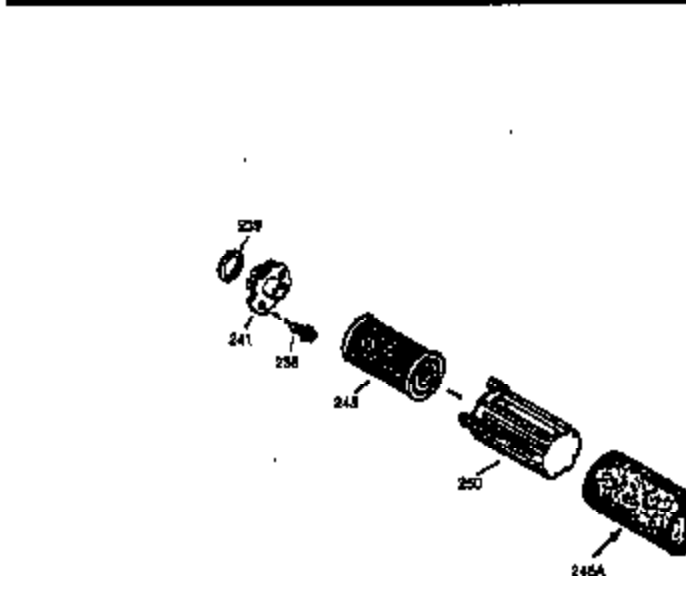

ILLUSTRATION SHOWS TYPICAL PARTS ONLY. ORDER BY PART NUMBER. PARTS NOT LISTED ARE SUPPLIED BY OEM.

VIEW 3 OF 3

Ref #	Part Number	Qty	Description
19	33890	1	Extension Spring
69	35261	1	* Mounting Flange Gasket
182	6201	2	Screw, 1/4-28 x 7/8"
185	33004A	1	Intake Pipe (Incl. 224)
186	33151	1	Governor Link
209	650804	1	Screw, 10-24 x 9/16"
217	34310	1	Control Lever
223	650451	2	Screw, 1/4-20 x 1"
238	650762	2	Screw, 10-32 x 1-29/32"
239	33051	1	Air Cleaner Gasket
240	33895	1	Air Cleaner Body
245	33896	1	Air Cleaner Filter
250	33897	1	Air Cleaner Cover
274	30081A	1	Exhaust Gasket
322	34977	1	Connector Body