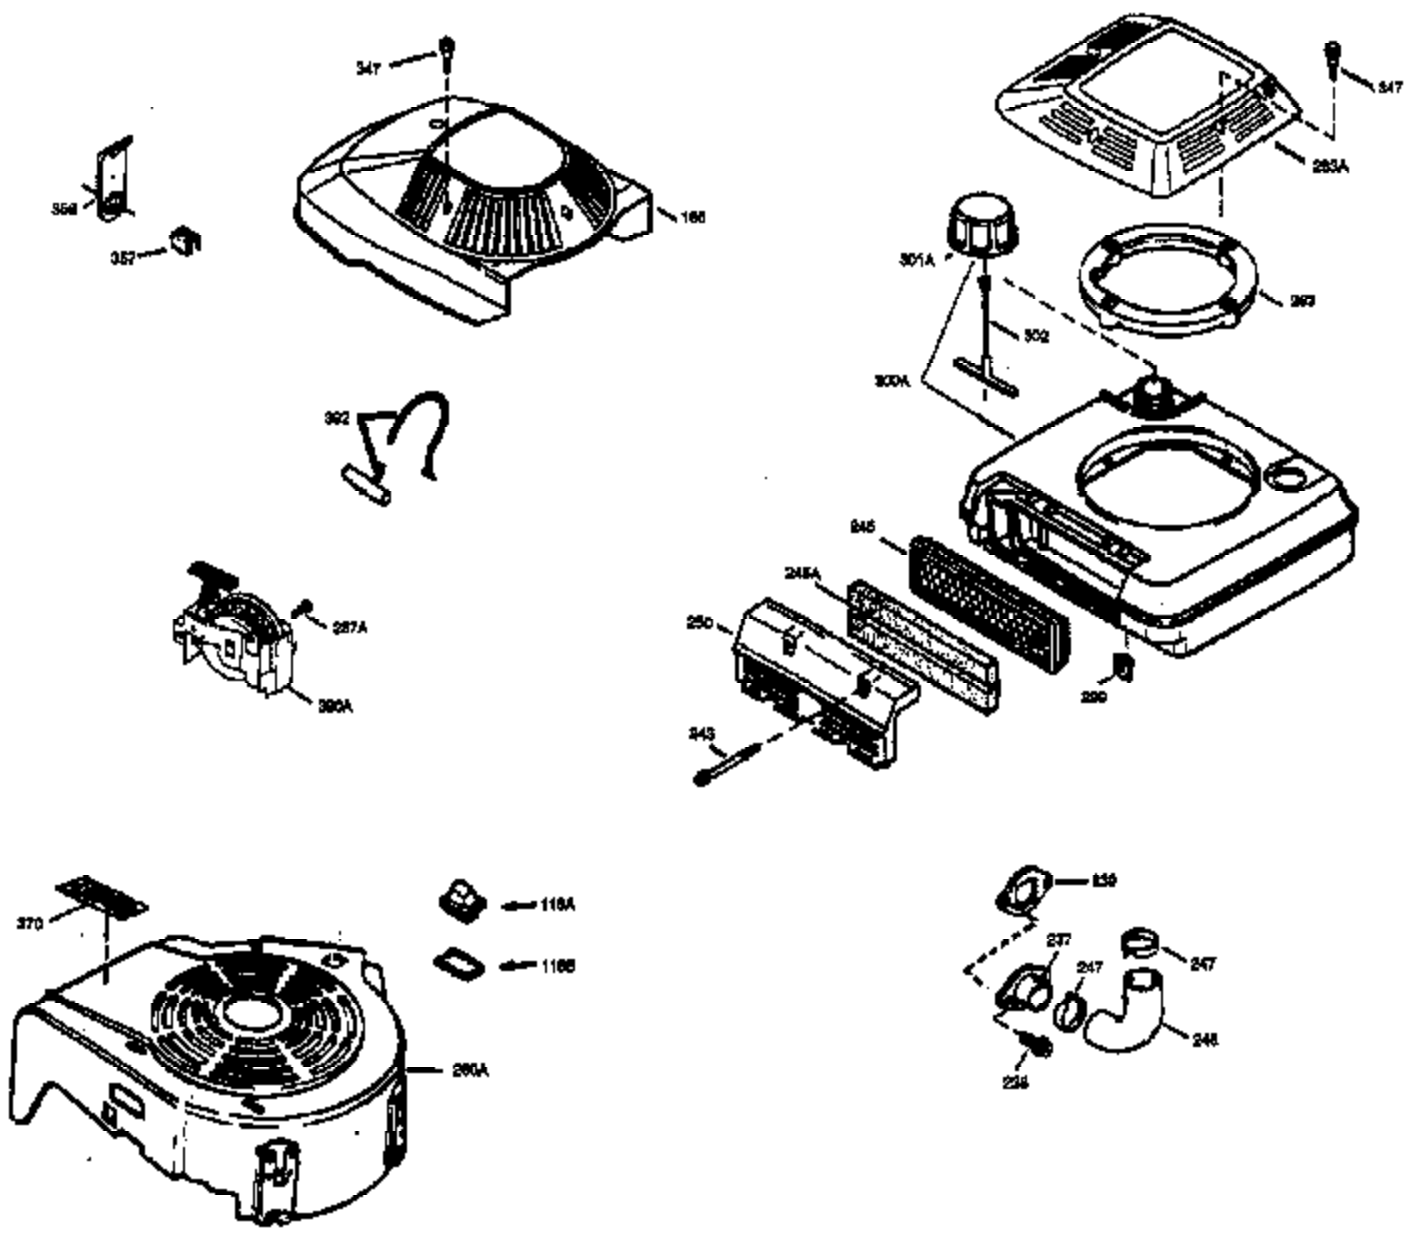

ILLUSTRATION SHOWS TYPICAL PARTS ONLY. ORDER BY PART NUMBER. PARTS NOT LISTED ARE SUPPLIED BY OEM.
VIEW 2 OF 3

Ref #	Part Number	Qty	Description
238	650762	2	Screw, 10-32 x 1-29/32"
239	33051	1	Air Cleaner Gasket
245	33896	1	Air Cleaner Filter
250	33897	1	Air Cleaner Cover
370	34346	1	Lubrication Decal