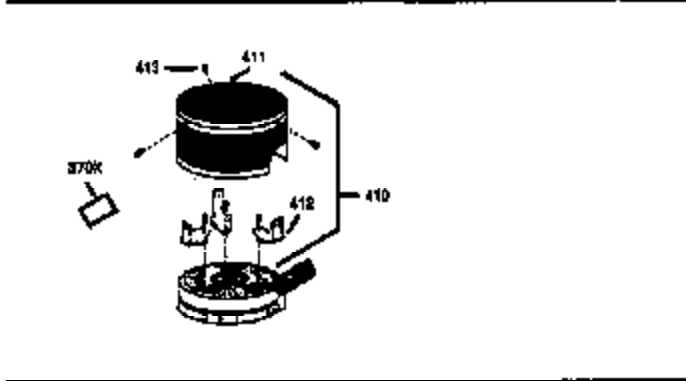

ILLUSTRATION SHOWS TYPICAL PARTS ONLY. ORDER BY PART NUMBER. PARTS NOT LISTED ARE SUPPLIED BY OEM.

VIEW 3 OF 3

Ref #	Part Number	Qty	Description
19	33890	1	Extension Spring
69	35261	1	* Mounting Flange Gasket
182	6201	2	Screw, 1/4-28 x 7/8"
185	33004A	1	Intake Pipe (Incl. 224)
186	33151	1	Governor Link
209	650804	1	Screw, 10-24 x 9/16"
217	34310	1	Control Lever
223	650451	2	Screw, 1/4-20 x 1"
238	650762	2	Screw, 10-32 x 1-29/32"
239	33051	1	Air Cleaner Gasket
240	33895	1	Air Cleaner Body
245	33896	1	Air Cleaner Filter
250	33897	1	Air Cleaner Cover
274	30081A	1	Exhaust Gasket
322	34977	1	Connector Body