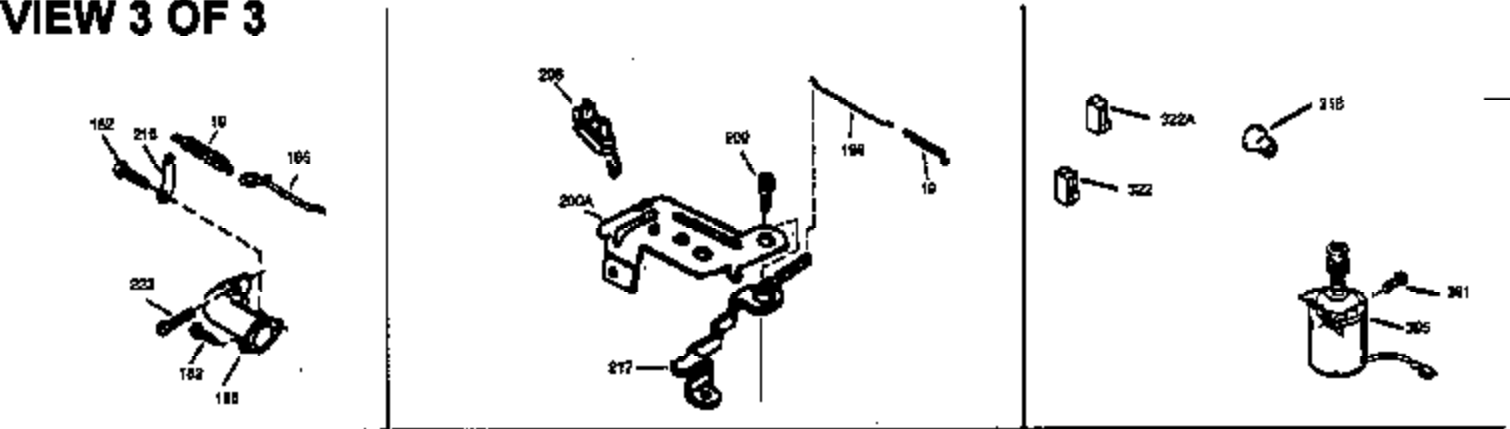

ILLUSTRATION SHOWS TYPICAL PARTS ONLY. ORDER BY PART NUMBER. PARTS NOT LISTED ARE SUPPLIED BY OEM.

VIEW 3 OF 3

Ref #	Part Number	Qty	Description
19	33890	1	Extension Spring
69	35261	1	* Mounting Flange Gasket
182	6201	2	Screw, 1/4-28 x 7/8"
185	33004A	1	Intake Pipe (Incl. 224)
186	33151	1	Governor Link
209	650804	1	Screw, 10-24 x 9/16"
217	34310	1	Control Lever
223	650451	2	Screw, 1/4-20 x 1"
238	650762	2	Screw, 10-32 x 1-29/32"
239	33051	1	Air Cleaner Gasket
240	33895	1	Air Cleaner Body
245	33896	1	Air Cleaner Filter
250	33897	1	Air Cleaner Cover
274	30081A	1	Exhaust Gasket
322	34977	1	Connector Body