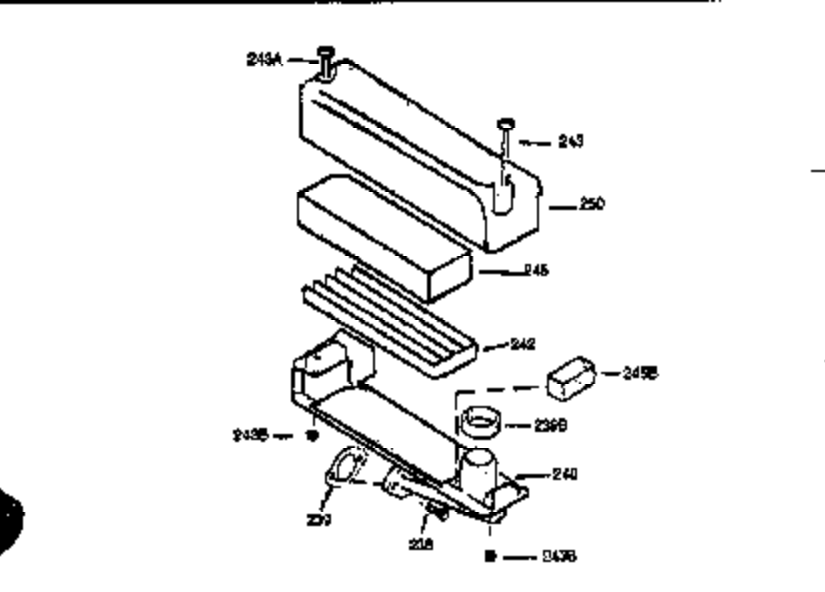

ILLUSTRATION SHOWS TYPICAL PARTS ONLY. ORDER BY PART NUMBER. PARTS NOT LISTED ARE SUPPLIED BY OEM.

VIEW 3 OF 3

Ref #	Part Number	Qty	Description
19	33890	1	Extension Spring
69	35261	1	* Mounting Flange Gasket
182	6201	2	Screw, 1/4-28 x 7/8"
185	33004A	1	Intake Pipe (Incl. 224)
186	33151	1	Governor Link
209	650804	1	Screw, 10-24 x 9/16"
217	34310	1	Control Lever
223	650451	2	Screw, 1/4-20 x 1"
238	650762	2	Screw, 10-32 x 1-29/32"
239	33051	1	Air Cleaner Gasket
240	33895	1	Air Cleaner Body
245	33896	1	Air Cleaner Filter
250	33897	1	Air Cleaner Cover
274	30081A	1	Exhaust Gasket
322	34977	1	Connector Body