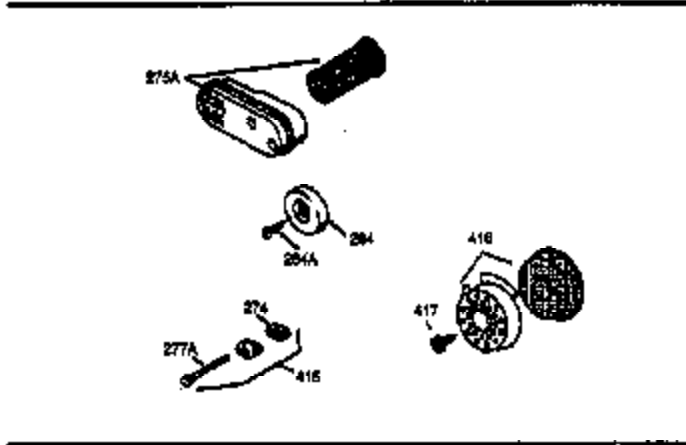

ILLUSTRATION SHOWS TYPICAL PARTS ONLY. ORDER BY PART NUMBER. PARTS NOT LISTED ARE SUPPLIED BY OEM.

VIEW 3 OF 3

Ref #	Part Number	Qty	Description
19	33890	1	Extension Spring
69	35261	1	* Mounting Flange Gasket
182	6201	2	Screw, 1/4-28 x 7/8"
185	33004A	1	Intake Pipe (Incl. 224)
186	33151	1	Governor Link
209	650804	1	Screw, 10-24 x 9/16"
217	34310	1	Control Lever
223	650451	2	Screw, 1/4-20 x 1"
238	650762	2	Screw, 10-32 x 1-29/32"
239	33051	1	Air Cleaner Gasket
240	33895	1	Air Cleaner Body
245	33896	1	Air Cleaner Filter
250	33897	1	Air Cleaner Cover
274	30081A	1	Exhaust Gasket
322	34977	1	Connector Body