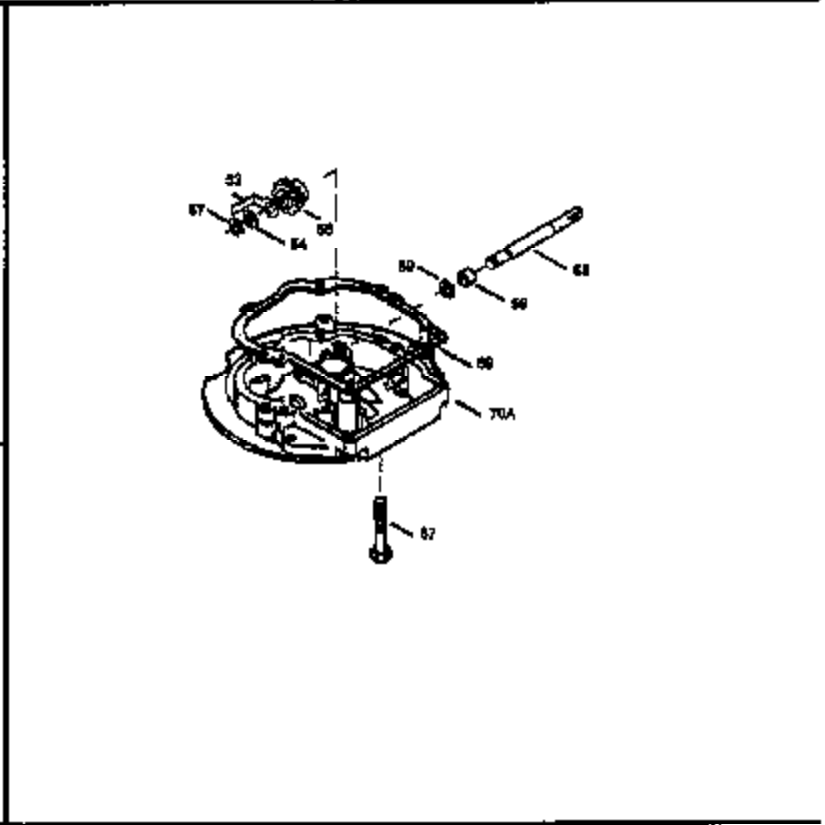

ILLUSTRATION SHOWS TYPICAL PARTS ONLY. ORDER BY PART NUMBER. PARTS NOT LISTED ARE SUPPLIED BY OEM.

VIEW 3 OF 3

Ref #	Part Number	Qty	Description
19	33890	1	Extension Spring
69	35261	1	* Mounting Flange Gasket
182	6201	2	Screw, 1/4-28 x 7/8"
185	33004A	1	Intake Pipe (Incl. 224)
186	33151	1	Governor Link
209	650804	1	Screw, 10-24 x 9/16"
217	34310	1	Control Lever
223	650451	2	Screw, 1/4-20 x 1"
238	650762	2	Screw, 10-32 x 1-29/32"
239	33051	1	Air Cleaner Gasket
240	33895	1	Air Cleaner Body
245	33896	1	Air Cleaner Filter
250	33897	1	Air Cleaner Cover
274	30081A	1	Exhaust Gasket
322	34977	1	Connector Body