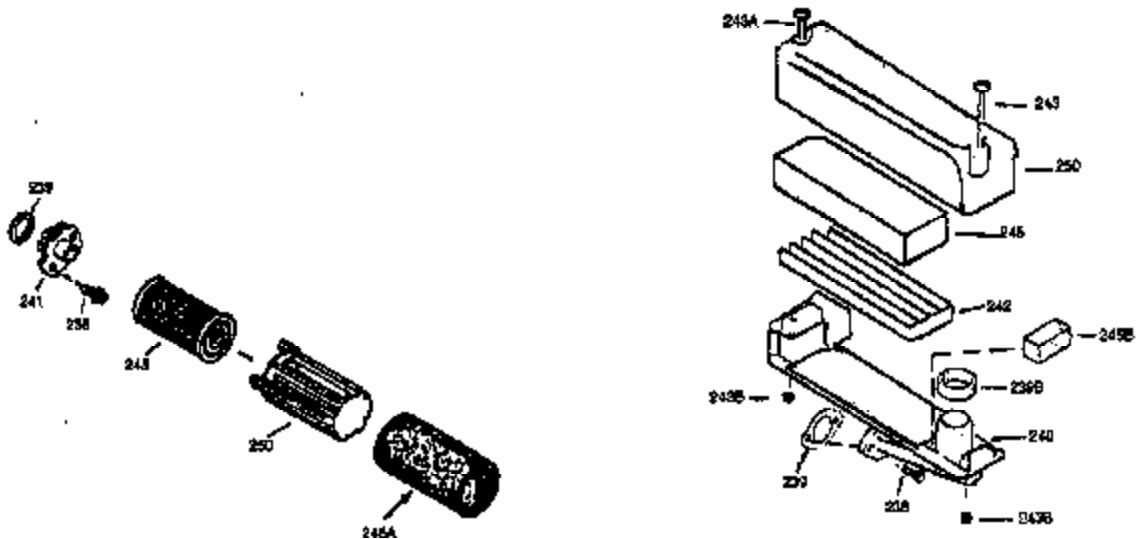

ILLUSTRATION SHOWS TYPICAL PARTS ONLY. ORDER BY PART NUMBER. PARTS NOT LISTED ARE SUPPLIED BY OEM.

VIEW 3 OF 3

Ref #	Part Number	Qty	Description
19	33890	1	Extension Spring
69	35261	1	* Mounting Flange Gasket
182	6201	2	Screw, 1/4-28 x 7/8"
185	33004A	1	Intake Pipe (Incl. 224)
186	33151	1	Governor Link
209	650804	1	Screw, 10-24 x 9/16"
217	34310	1	Control Lever
223	650451	2	Screw, 1/4-20 x 1"
238	650762	2	Screw, 10-32 x 1-29/32"
239	33051	1	Air Cleaner Gasket
240	33895	1	Air Cleaner Body
245	33896	1	Air Cleaner Filter
250	33897	1	Air Cleaner Cover
274	30081A	1	Exhaust Gasket
322	34977	1	Connector Body