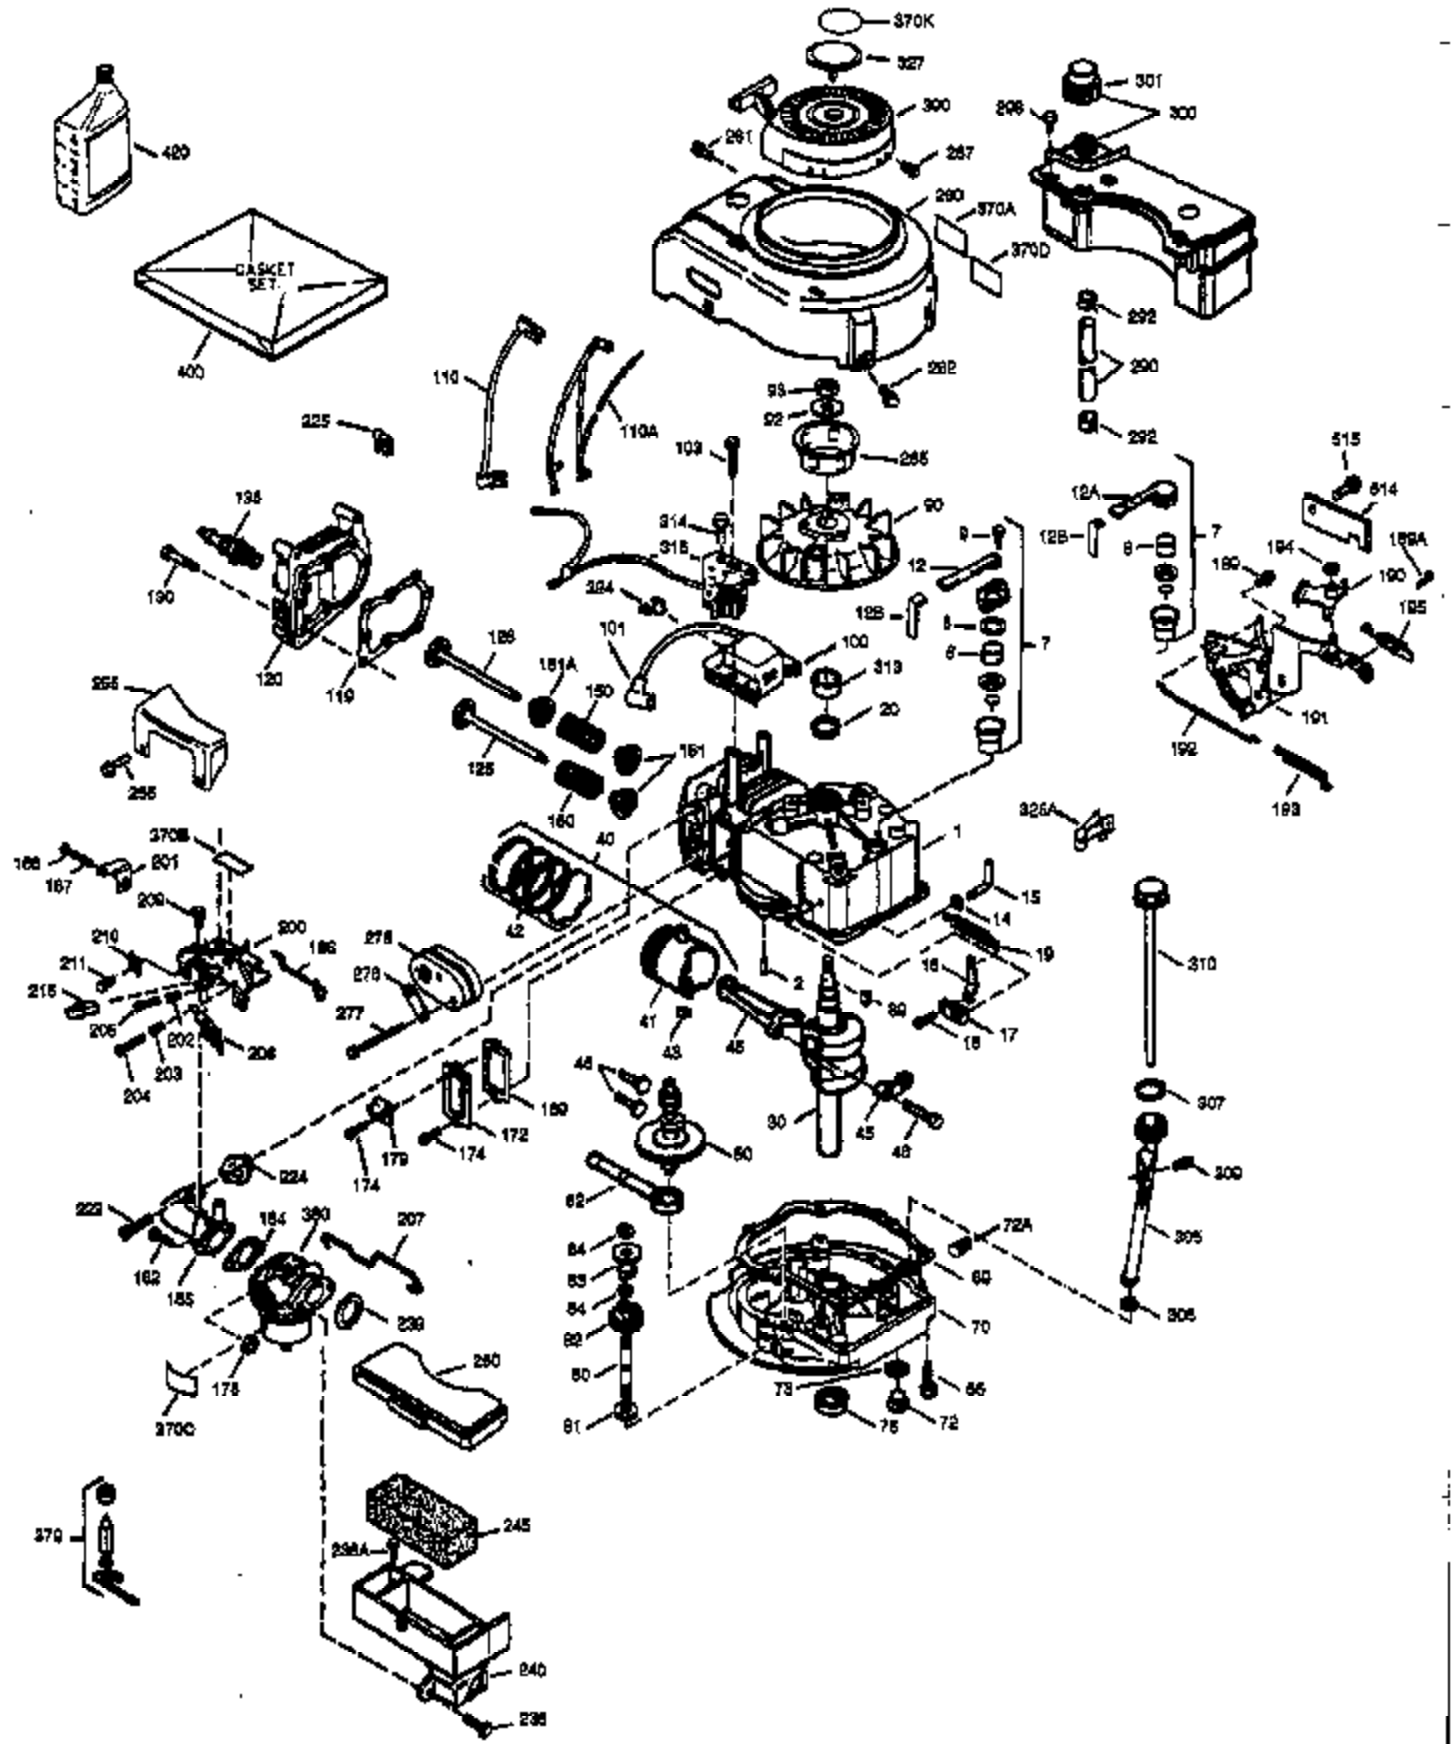

ILLUSTRATION SHOWS TYPICAL PARTS ONLY. ORDER BY PART NUMBER. PARTS NOT LISTED ARE SUPPLIED BY OEM.

VIEW 1 OF 3

Ref #	Part Number	Qty	Description
1	34429A	1	Cylinder (Incl. 2 & 20)
2	26727	2	Dowel Pin
6	33734	1	Breather Element
7	34214A	1	Breather Ass'y. (Incl. 6, 8, 9 & 12)
8	33735	1	* Breather Gasket
9	30200	2	Screw, 10-24 x 9/16"
12	33886	1	Breather Tube
14	28277	1	Washer
15	30589	1	Governor Rod (Incl. 14)
16	32651	1	Governor Lever
17	31335	1	Governor Lever Clamp
18	650548	1	Screw, 8-32 x 5/16"
19	33890	1	Extension Spring
20	32600	1	Oil Seal
30	34440	1	Crankshaft
40	35544A	1	Piston, Pin & Ring Set (Std.)
40	35545A	1	Piston, Pin & Ring Set (.010" OS)
40	35546	1	Piston, Pin & Ring Set (.020" OS)
41	35541	1	Piston & Pin Ass'y. (Std.) (Incl. 43)
41	35542	1	Piston & Pin Ass'y. (.010" OS) (Incl. 43)
41	35543	1	Piston & Pin Ass'y. (.020" OS) (Incl. 43)
42	35547A	1	Ring Set (Std.)
42	35548A	1	Ring Set (.010" OS)
42	35549	1	Ring Set (.020" OS)
43	20381	2	Piston Pin Retaining Ring
45	30963B	1	Connecting Rod Ass'y (Incl. 46)
46	32610A	2	Connecting Rod Bolt
48	27241	2	Valve Lifter
50	35992	1	Camshaft (MCR)
52	29914	1	Oil Pump Ass'y.
69	35261	1	* Mounting Flange Gasket
70	35651C	1	Mounting Flange (Incl. 72 thru 83)
72	36083	1	Oil Drain Plug
75	26208	1	Oil Seal
80	30574A	1	Governor Shaft
81	30590A	1	Washer
82	30591	1	Governor Gear Ass'y. (Incl. 81)
83	30588A	1	Governor Spool
86	650488	6	Screw, 1/4-20 x 1-1/4"
89	611004	1	Flywheel Key
90	611050	1	Flywheel
92	650815	1	Belleville Washer
93	650816	1	Flywheel Nut
100	34443A	1	Solid State Ignition
101	610118	1	Spark Plug Cover
103	650814	2	Screw, Torx T-15, 10-24 x 1"
110	35020	1	Ground Wire
119	33015A	1	* Cylinder Head Gasket
120	34342	1	Cylinder Head
125	29313C	1	Exhaust Valve (Std.) (Incl. 151)
125	29315C	1	Exhaust Valve (1/32" OS) (Incl. 151)
126	29314B	1	Intake Valve (Std.) (Incl. 151)
126	29315C	1	Intake Valve (1/32" OS) (Incl. 151)
130	6021A	8	Screw, 5/16-18 x 1-1/2"
135	35395	1	Resistor Spark Plug (RJ19LM)
150	35991	2	Valve Spring
151	31673	2	Valve Spring Cap
151A	35390	1	Intake Valve Seal