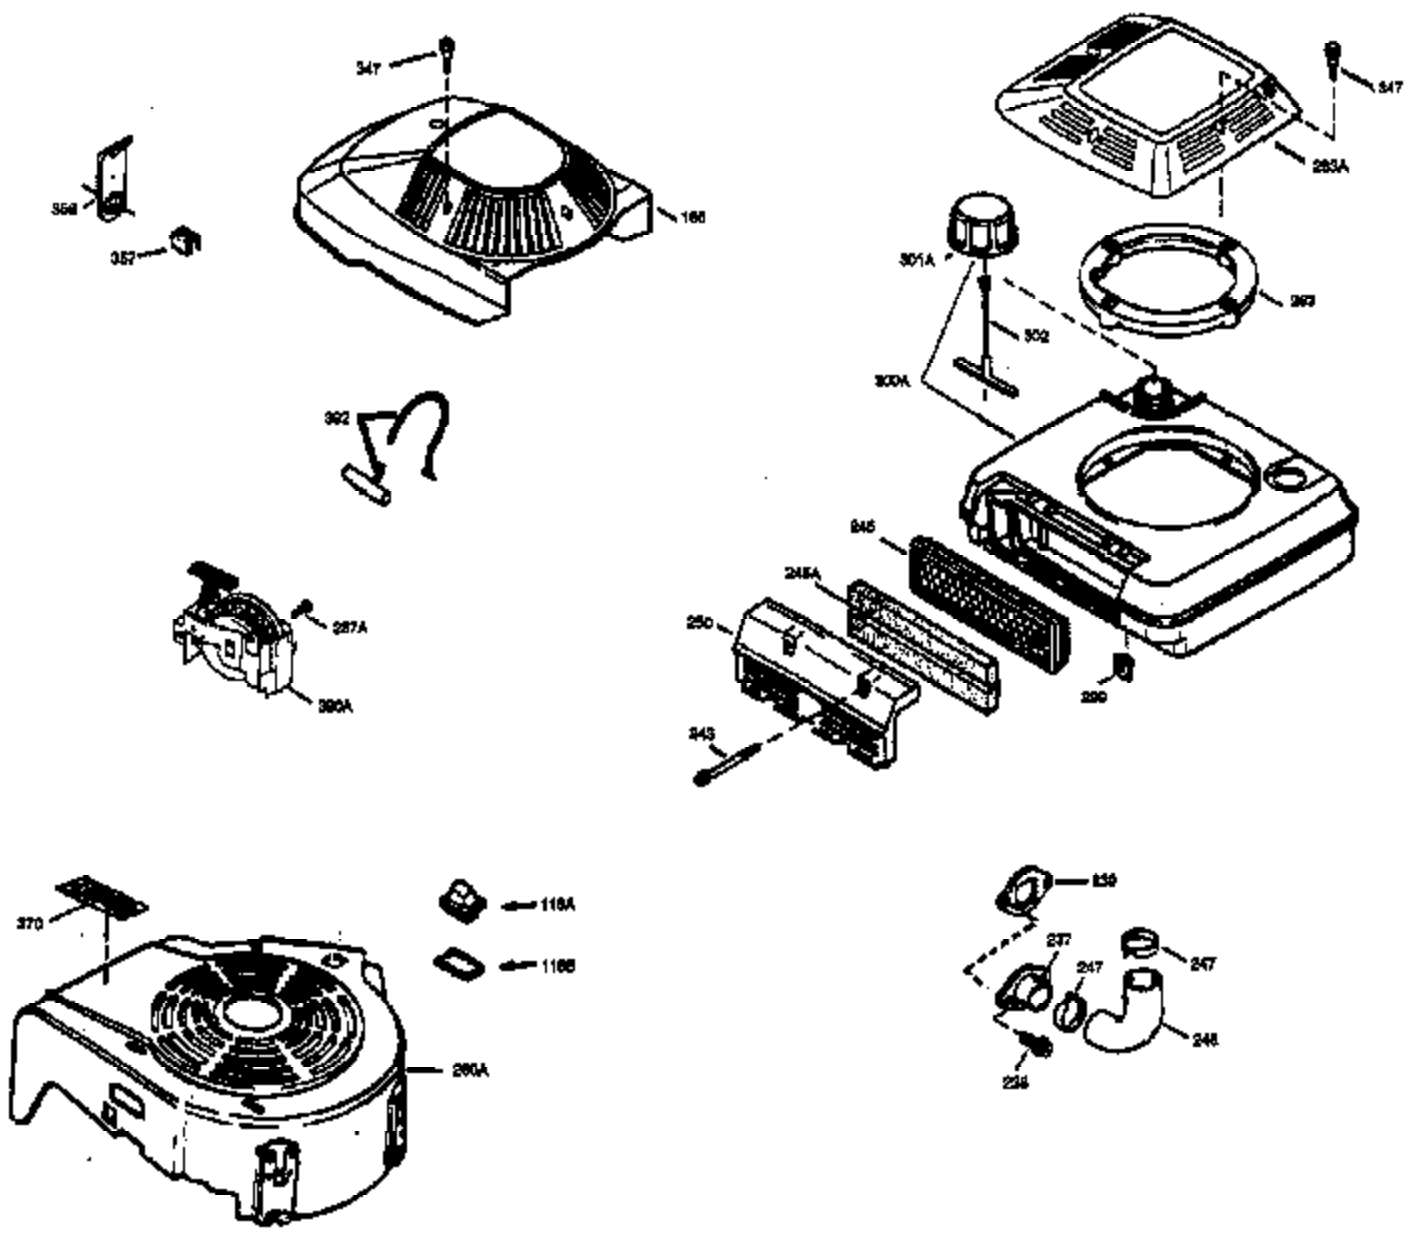

ILLUSTRATION SHOWS TYPICAL PARTS ONLY. ORDER BY PART NUMBER. PARTS NOT LISTED ARE SUPPLIED BY OEM.
VIEW 2 OF 3

Ref #	Part Number	Qty	Description
238	650762	2	Screw, 10-32 x 1-29/32"
239	33051	1	Air Cleaner Gasket
245	33896	1	Air Cleaner Filter
250	33897	1	Air Cleaner Cover
370	36261	1	Lubrication Decal