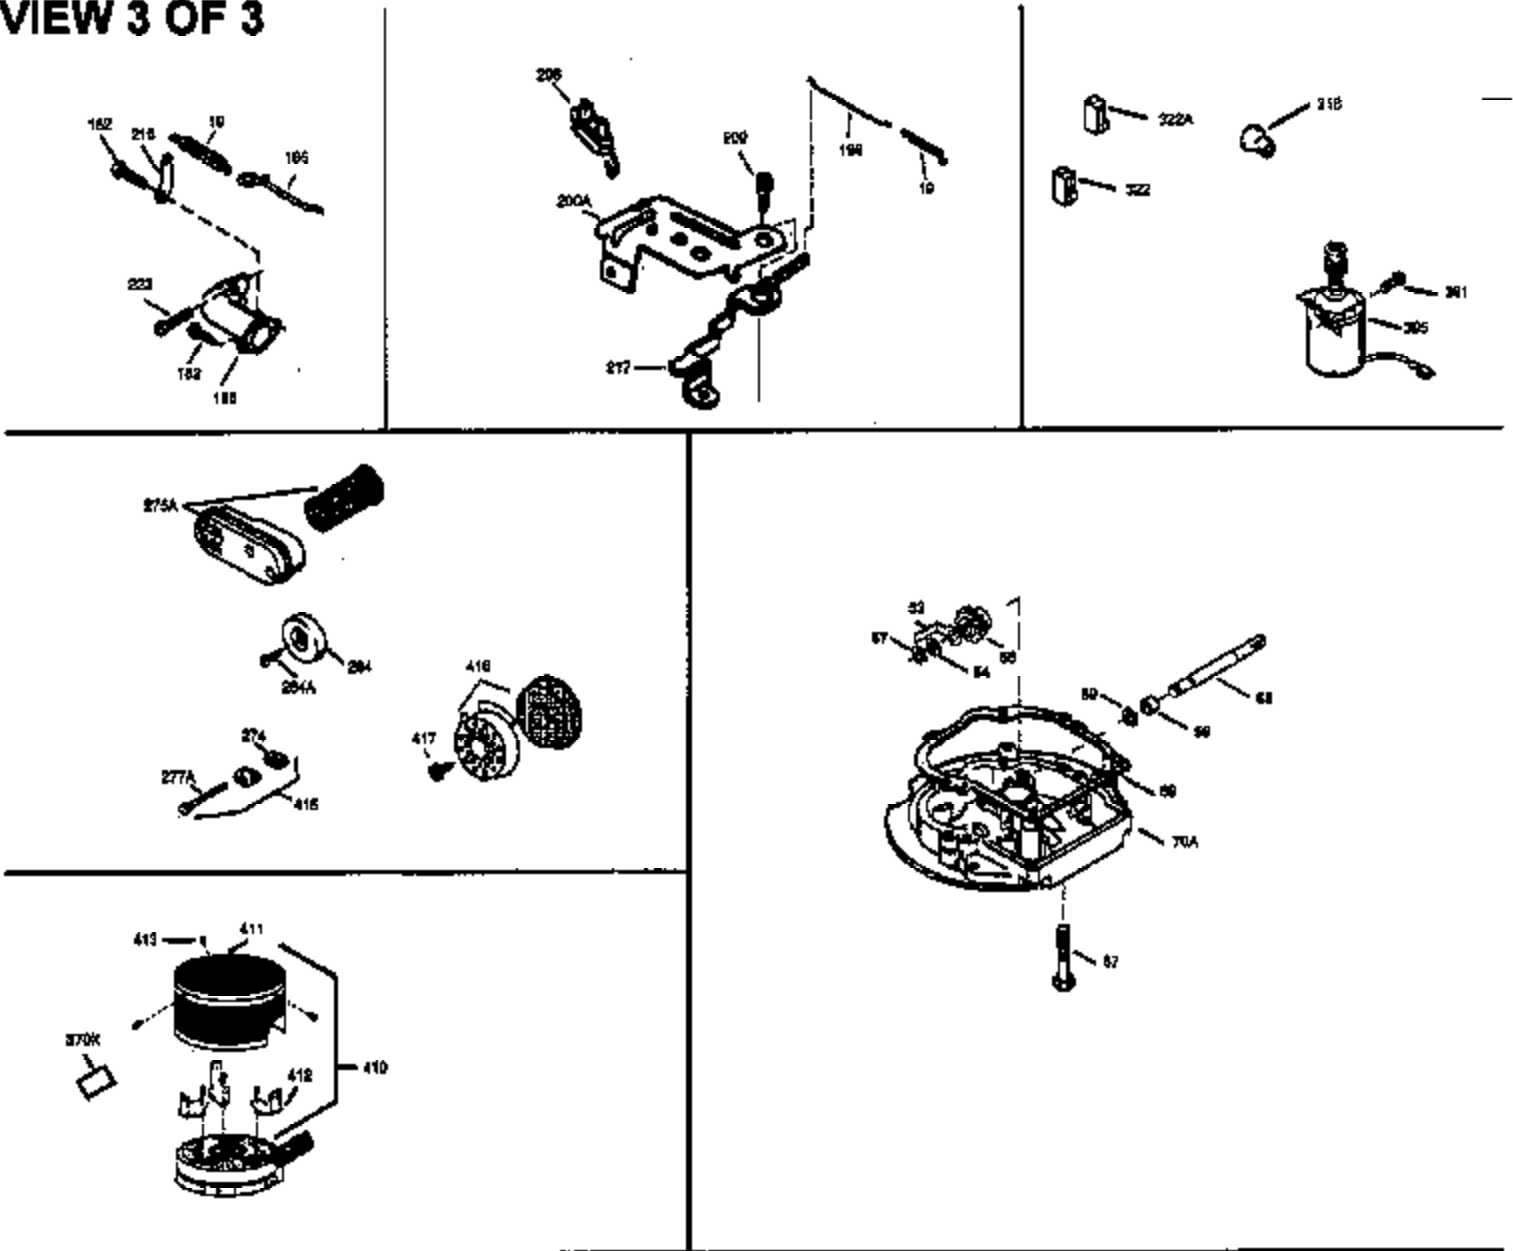

ILLUSTRATION SHOWS TYPICAL PARTS ONLY. ORDER BY PART NUMBER. PARTS NOT LISTED ARE SUPPLIED BY OEM.

VIEW 3 OF 3

Ref #	Part Number	Qty	Description
19	33890	1	Extension Spring
69	35261	1	* Mounting Flange Gasket
182	6201	2	Screw, 1/4-28 x 7/8"
185	33004A	1	Intake Pipe (Incl. 224)
186	33151	1	Governor Link
209	650804	1	Screw, 10-24 x 9/16"
217	34310	1	Control Lever
223	650451	2	Screw, 1/4-20 x 1"
238	650762	2	Screw, 10-32 x 1-29/32"
239	33051	1	Air Cleaner Gasket
240	33895	1	Air Cleaner Body
245	33896	1	Air Cleaner Filter
250	33897	1	Air Cleaner Cover
274	30081A	1	Exhaust Gasket
322	34977	1	Connector Body