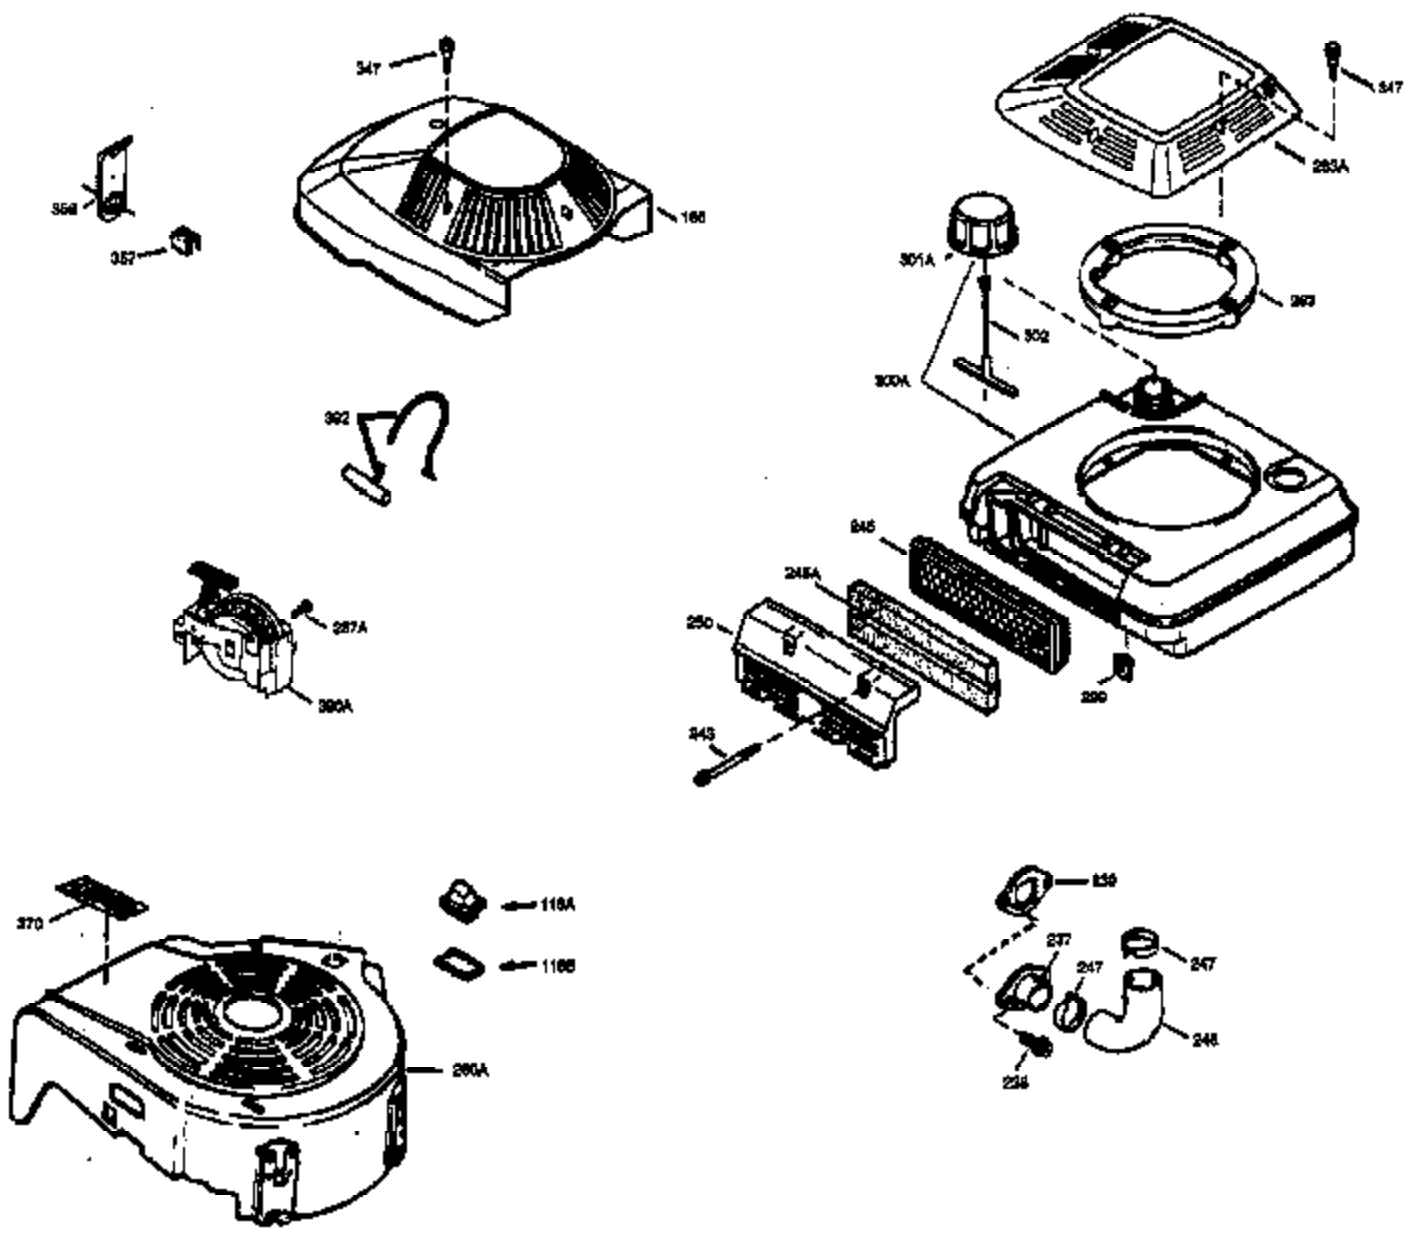

ILLUSTRATION SHOWS TYPICAL PARTS ONLY. ORDER BY PART NUMBER. PARTS NOT LISTED ARE SUPPLIED BY OEM.
VIEW 2 OF 3

Ref #	Part Number	Qty	Description
238	650762	1	Screw, 10-32 x 1-29/32"
239	33051	1	Air Cleaner Gasket
245	33896	1	Air Cleaner Filter
250	33897	1	Air Cleaner Cover
370	36261	1	Lubrication Decal