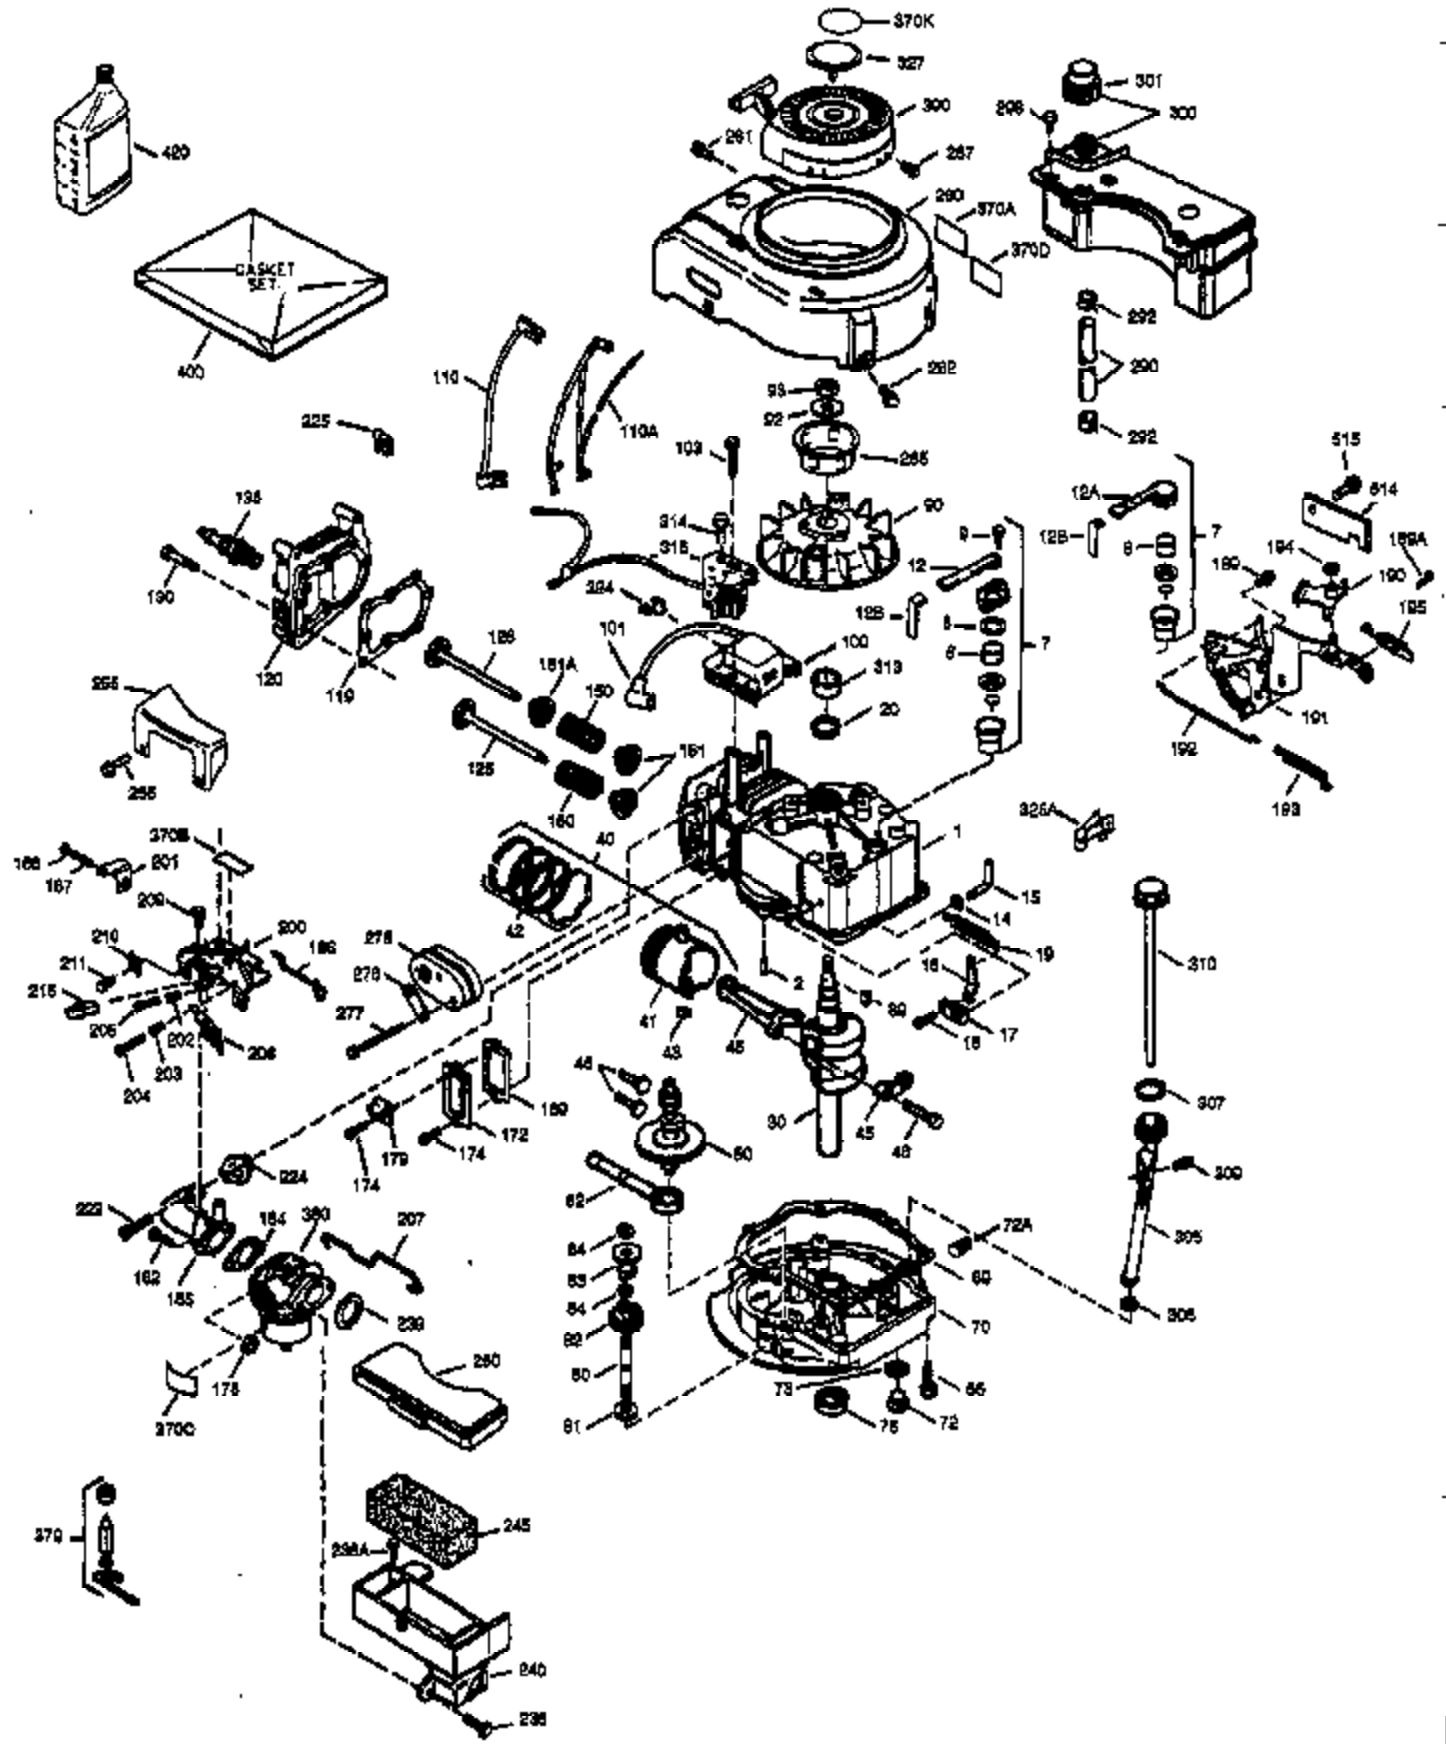

ILLUSTRATION SHOWS TYPICAL PARTS ONLY. ORDER BY PART NUMBER. PARTS NOT LISTED ARE SUPPLIED BY OEM.

VIEW 1 OF 3

Ref #	Part Number	Qty	Description
1	36503	1	Cylinder (Incl. 2, 20 & 125)
2	26727	2	Dowel Pin
6	33734	1	Breather Element
7	34214A	1	Breather Ass'y. (Incl. 6, 8, 9 & 12)
8	33735	1	* Breather Gasket
9	30200	2	Screw, 10-24 x 9/16"
12	33886	1	Breather Tube
14	28277	1	Washer
15	30589	1	Governor Rod (Incl. 14)
16	32651	1	Governor Lever
17	31335	1	Governor Lever Clamp
18	650548	1	Screw, 8-32 x 5/16"
19	33890	1	Extension Spring
20	32600	1	Oil Seal
30	34440	1	Crankshaft
40	35544A	1	Piston, Pin & Ring Set (Std.)
40	35545A	1	Piston, Pin & Ring Set (.010" OS)
40	35546	1	Piston, Pin & Ring Set (.020" OS)
41	35541	1	Piston & Pin Ass'y. (Std.) (Incl. 43)
41	35542	1	Piston & Pin Ass'y. (.010" OS) (Incl. 43)
41	35543	1	Piston & Pin Ass'y. (.020" OS) (Incl. 43)
42	35547A	1	Ring Set (Std.)
42	35548A	1	Ring Set (.010" OS)
42	35549	1	Ring Set (.020" OS)
43	20381	2	Piston Pin Retaining Ring
45	30963B	1	Connecting Rod Ass'y (Incl. 46)
46	32610A	2	Connecting Rod Bolt
48	27241	2	Valve Lifter
50	35992	1	Camshaft (MCR)
52	29914	1	Oil Pump Ass'y.
69	35261	1	* Mounting Flange Gasket
70	35651C	1	Mounting Flange (Incl. 72 thru 83)
72	36083	1	Oil Drain Plug
75	26208	1	Oil Seal
80	30574A	1	Governor Shaft
81	30590A	1	Washer
82	30591	1	Governor Gear Ass'y. (Incl. 81)
83	30588A	1	Governor Spool
86	650488	6	Screw, 1/4-20 x 1-1/4"
89	611004	1	Flywheel Key
90	611050	1	Flywheel
92	650815	1	Belleville Washer
93	650816	1	Flywheel Nut
100	34443A	1	Solid State Ignition
101	610118	1	Spark Plug Cover
103	650814	2	Screw, Torx T-15, 10-24 x 1"
110	35020	1	Ground Wire
119	36440	1	* Cylinder Head Gasket
120	36476	1	Cylinder Head
125	36471	1	Exhaust Valve (Std.) (Incl. 151)
125	36472	1	Exhaust Valve (1/32" OS) (Incl. 151)
126	29314B	1	Intake Valve (Std.) (Incl. 151)
126	29315C	1	Intake Valve (1/32" OS) (Incl. 151)
130	6021A	8	Screw, 5/16-18 x 1-1/2"
135	35395	1	Resistor Spark Plug (RJ19LM)
150	35991	2	Valve Spring
151	31673	2	Valve Spring Cap
151A	35390	1	Intake Valve Seal