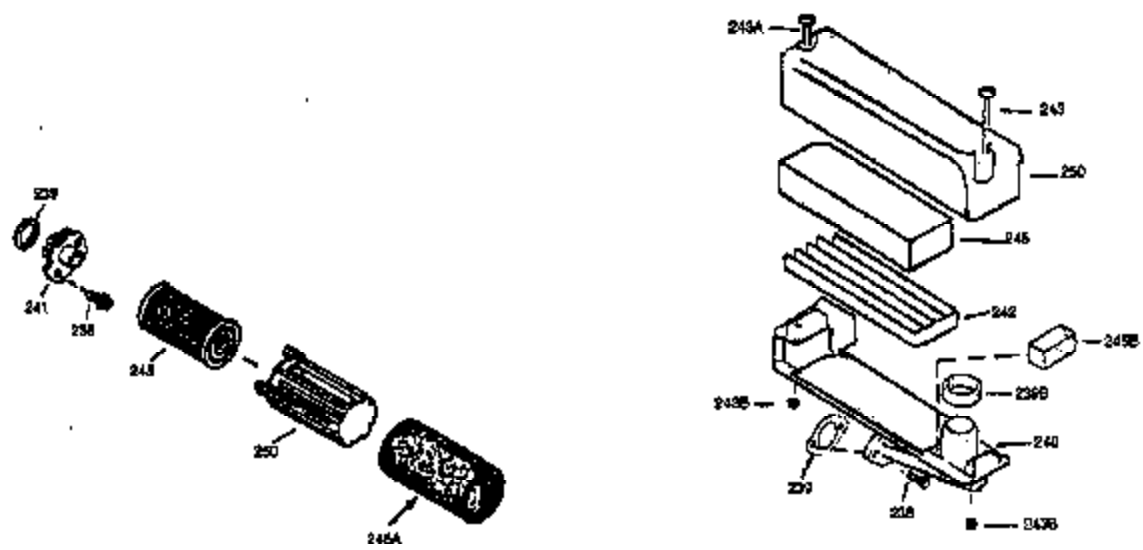

ILLUSTRATION SHOWS TYPICAL PARTS ONLY. ORDER BY PART NUMBER. PARTS NOT LISTED ARE SUPPLIED BY OEM.

VIEW 3 OF 3

Ref #	Part Number	Qty	Description
19	31361	1	Extension Spring
69	35261	1	* Mounting Flange Gasket
182	6201	2	Screw, 1/4-28 x 7/8"
185	31384A	1	Intake Pipe (Incl. 224)
186	34337	1	Governor Link
206	610973	1	Terminal
209	30200	2	Screw, 10-24 x 9/16"
223	650451	2	Screw, 1/4-20 x 1"
238	650932	2	Screw, 10-32 x 49/64"
239	34338	1	* Air Cleaner Gasket
241	35797	1	Air Cleaner Collar
245	35066	1	Air Cleaner Filter
250	35065	1	Air Cleaner Cover