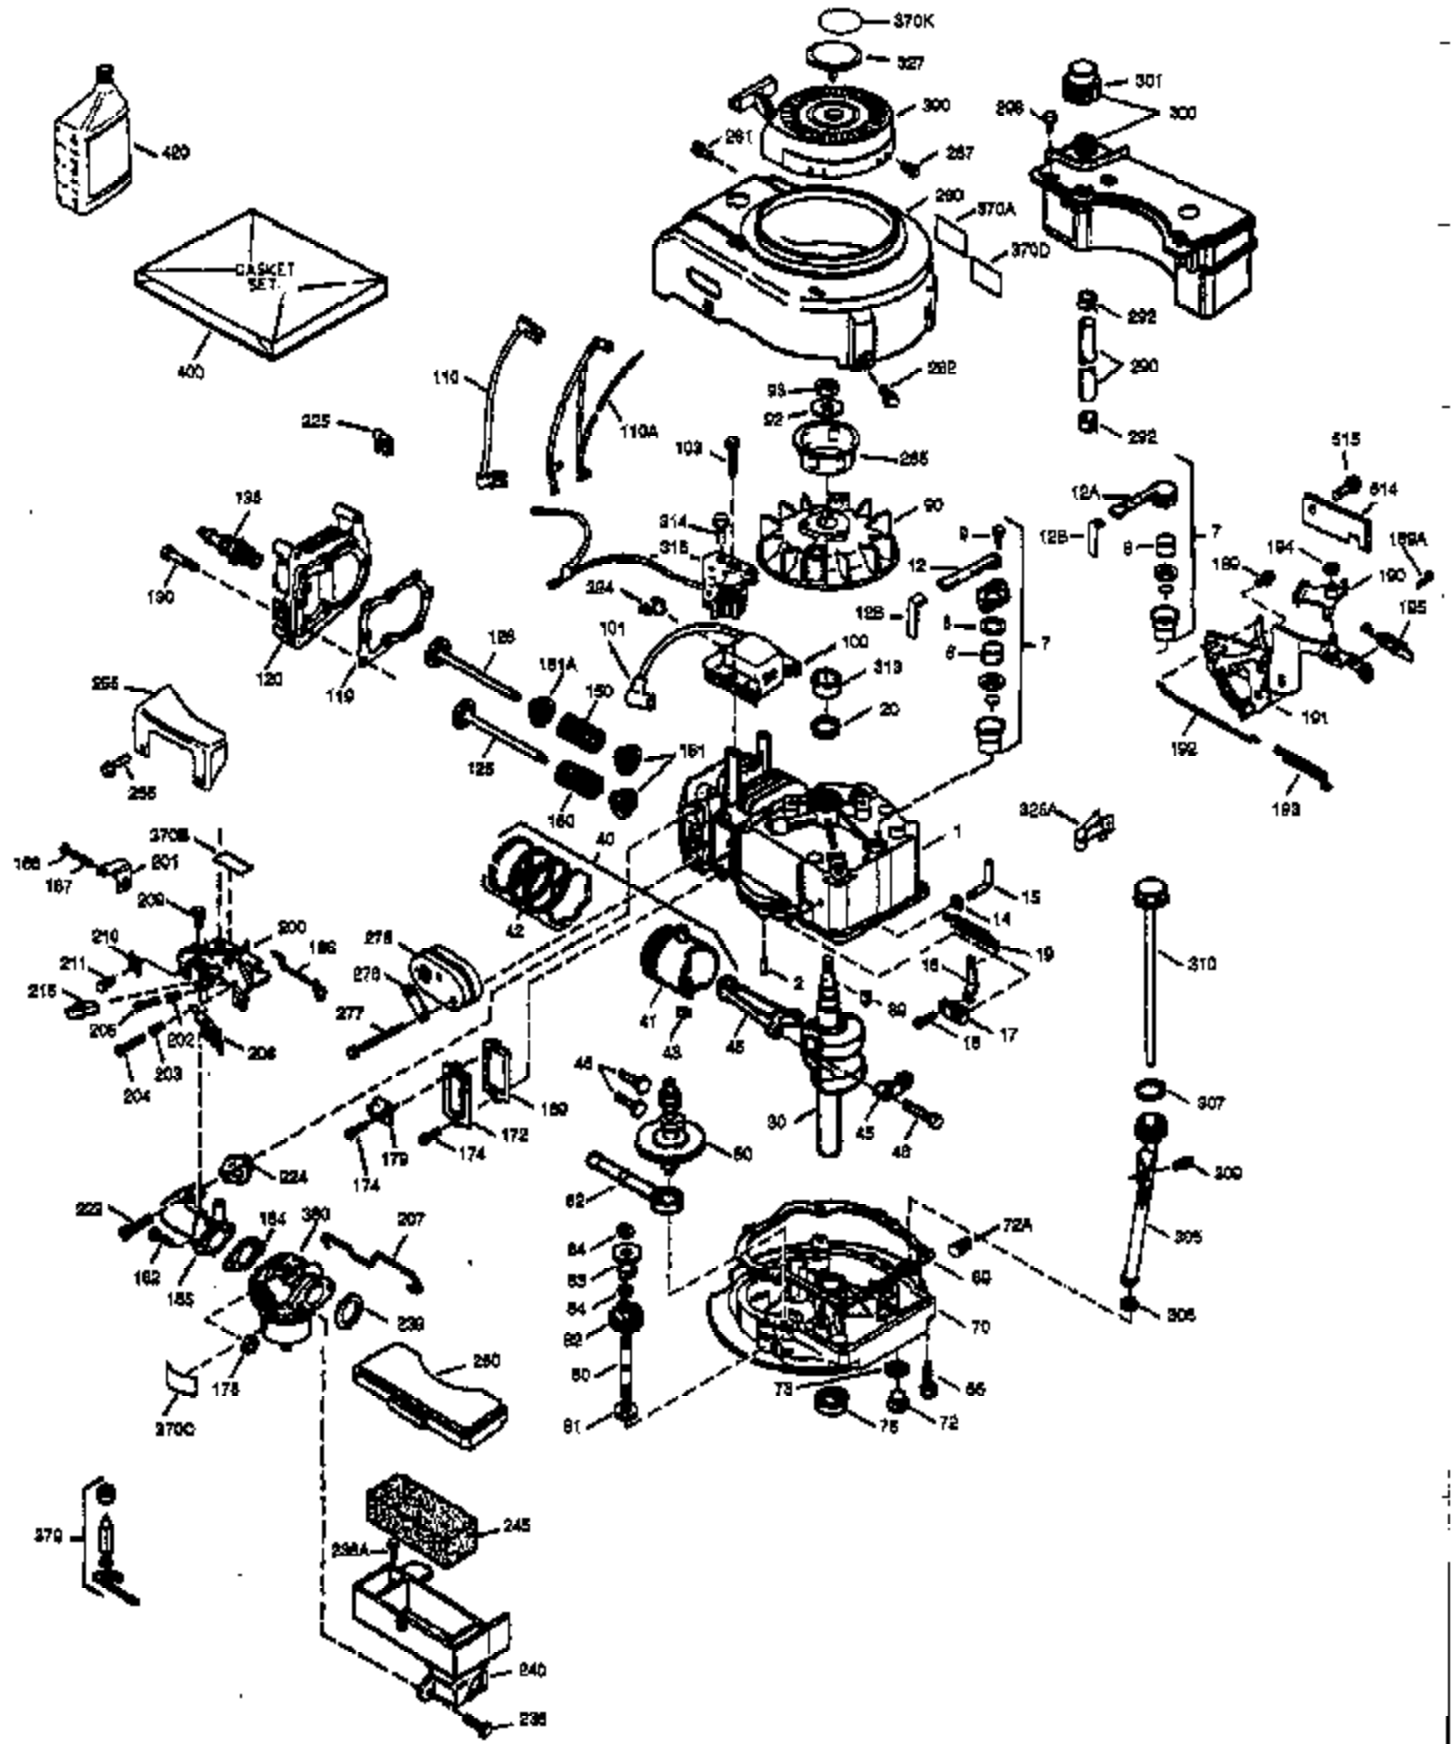

ILLUSTRATION SHOWS TYPICAL PARTS ONLY. ORDER BY PART NUMBER. PARTS NOT LISTED ARE SUPPLIED BY OEM.

VIEW 1 OF 3

Ref #	Part Number	Qty	Description
1	35010	1	Cylinder (Incl. 2 & 20)
2	26727	2	Dowel Pin
6	33734	1	Breather Element
7	34214A	1	Breather Ass'y. (Incl. 6, 8, 9 & 12)
8	33735	1	* Breather Gasket
9	30200	2	Screw, 10-24 x 9/16"
12	33886	1	Breather Tube
12B	34695	1	Breather Tube Elbow
14	28277	1	Washer
15	30589	1	Governor Rod (Incl. 14)
16	31383A	1	Governor Lever
17	31335	1	Governor Lever Clamp
18	650548	1	Screw, 8-32 x 5/16"
19	31361	1	Extension Spring
20	32600	1	Oil Seal
30	34462	1	Crankshaft
40	35544A	1	Piston, Pin & Ring Set (Std.)
40	35545A	1	Piston, Pin & Ring Set (.010" OS)
40	35546	1	Piston, Pin & Ring Set (.020" OS)
41	35541	1	Piston & Pin Ass'y. (Std.) (Incl. 43)
41	35542	1	Piston & Pin Ass'y. (.010" OS) (Incl. 43)
41	35543	1	Piston & Pin Ass'y. (.020" OS) (Incl. 43)
42	35547A	1	Ring Set (Std.)
42	35548A	1	Ring Set (.010" OS)
42	35549	1	Ring Set (.020" OS)
43	20381	2	Piston Pin Retaining Ring
45	30963B	1	Connecting Rod Ass'y (Incl. 46)
46	32610A	2	Connecting Rod Bolt
48	27241	2	Valve Lifter
50	35990	1	Camshaft (BCR)
52	29914	1	Oil Pump Ass'y.
69	35261	1	* Mounting Flange Gasket
70	35651C	1	Mounting Flange (Incl. 72 thru 83)
72	36083	1	Oil Drain Plug
75	26208	1	Oil Seal
80	30574A	1	Governor Shaft
81	30590A	1	Washer
82	30591	1	Governor Gear Ass'y. (Incl. 81)
83	30588A	1	Governor Spool
86	650488	6	Screw, 1/4-20 x 1-1/4"
89	611004	1	Flywheel Key
90	611112	1	Flywheel
92	650815	1	Belleville Washer
93	650816	1	Flywheel Nut
100	34443A	1	Solid State Ignition
101	610118	1	Spark Plug Cover
103	650814	2	Screw, Torx T-15, 10-24 x 1"
110	36230	1	Ground Wire
119	33015A	1	* Cylinder Head Gasket
120	34342	1	Cylinder Head
125	29313C	1	Exhaust Valve (Std.) (Incl. 151)
125	29315C	1	Exhaust Valve (1/32" OS) (Incl. 151)
126	29314B	1	Intake Valve (Std.) (Incl. 151)
126	29315C	1	Intake Valve (1/32" OS) (Incl. 151)
130	6021A	8	Screw, 5/16-18 x 1-1/2"
135	35395	1	Resistor Spark Plug (RJ19LM)
150	35991	2	Valve Spring
151	31673	2	Valve Spring Cap