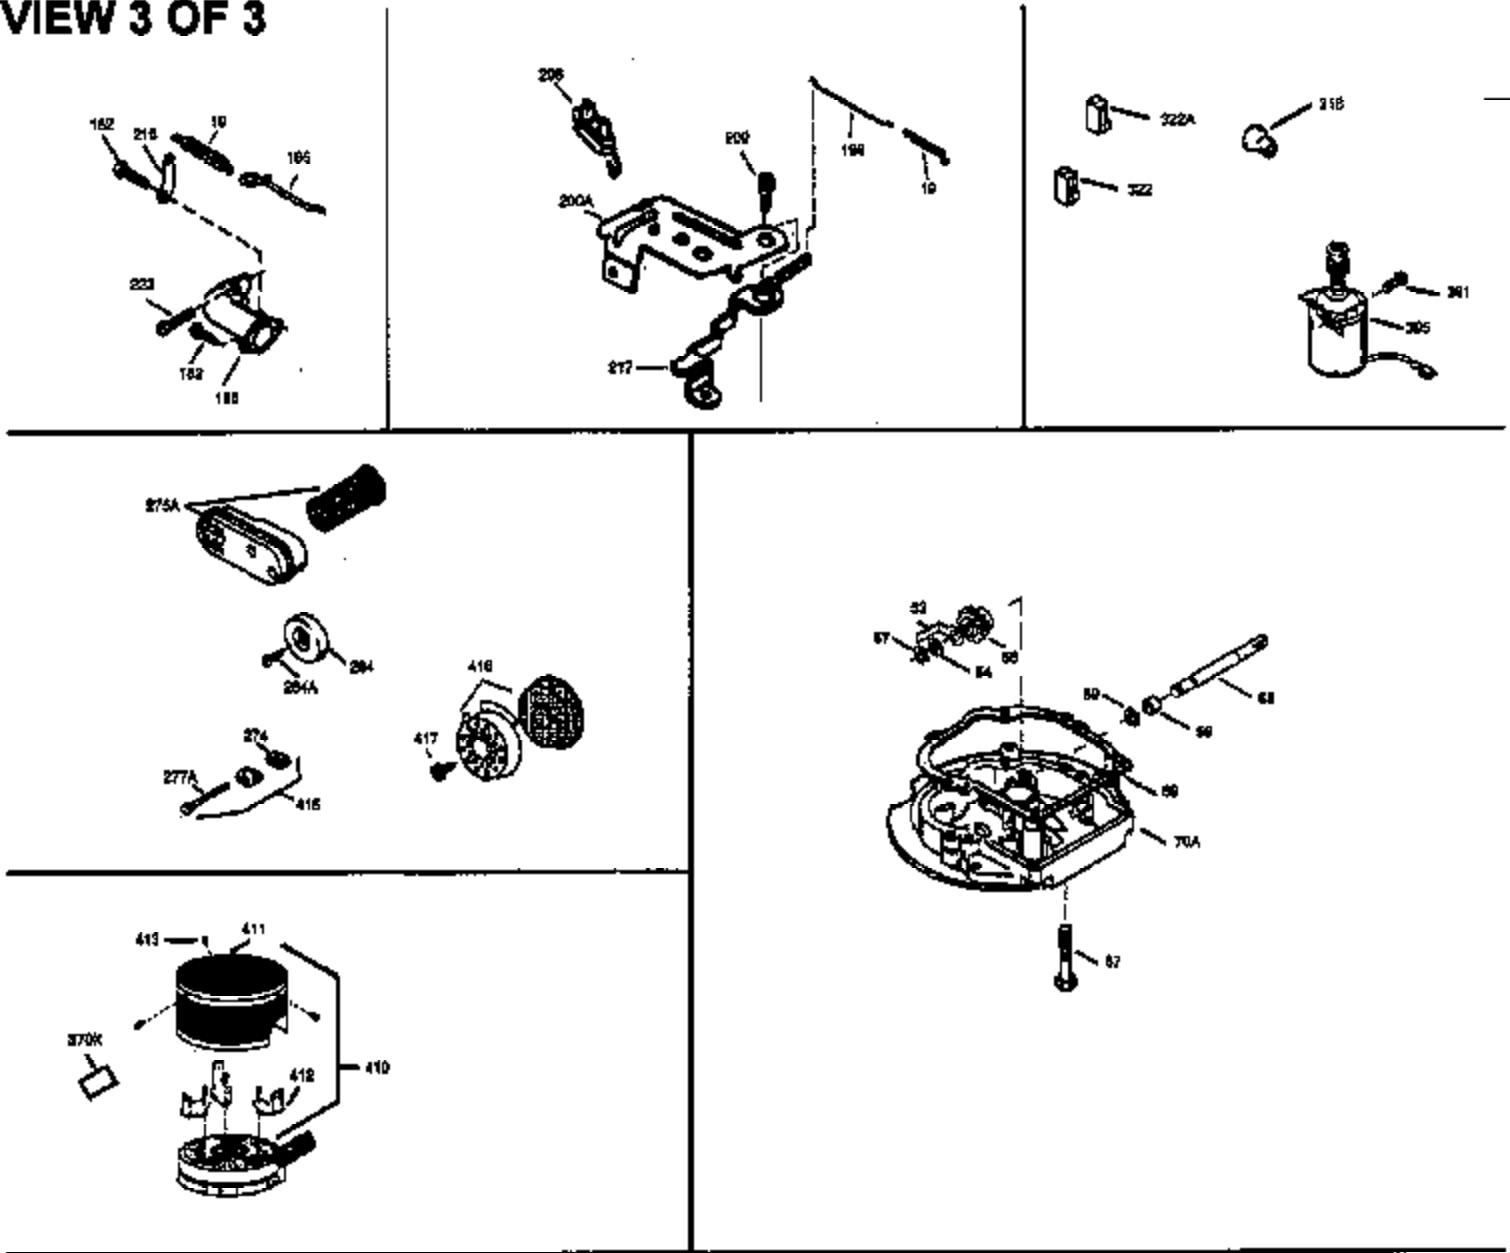

ILLUSTRATION SHOWS TYPICAL PARTS ONLY. ORDER BY PART NUMBER. PARTS NOT LISTED ARE SUPPLIED BY OEM.

VIEW 3 OF 3

Ref #	Part Number	Qty	Description
19	31361	1	Extension Spring
69	35261	1	* Mounting Flange Gasket
182	6201	2	Screw, 1/4-28 x 7/8"
185	31384A	1	Intake Pipe (Incl. 224)
186	34337	1	Governor Link
206	610973	1	Terminal
209	30200	2	Screw, 10-24 x 9/16"
223	650451	2	Screw, 1/4-20 x 1"
238	650932	2	Screw, 10-32 x 49/64"
239	34338	1	* Air Cleaner Gasket
241	35797	1	Air Cleaner Collar
245	35066	1	Air Cleaner Filter
250	35065	1	Air Cleaner Cover