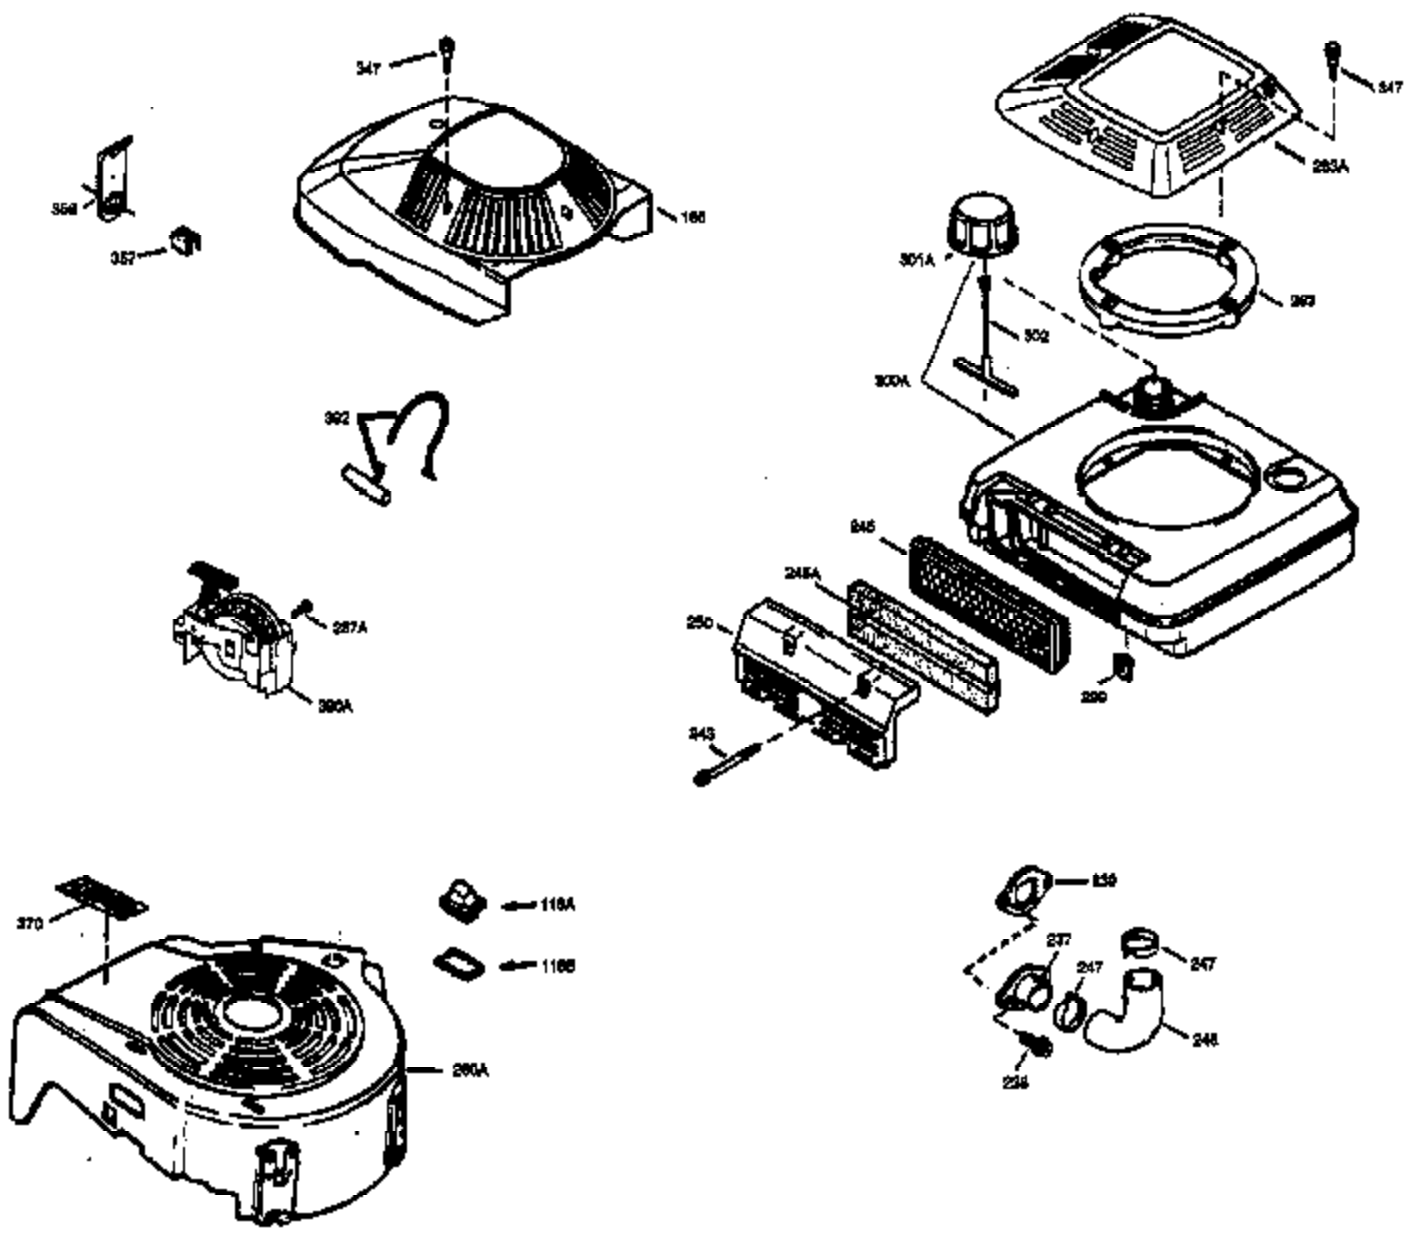

ILLUSTRATION SHOWS TYPICAL PARTS ONLY. ORDER BY PART NUMBER. PARTS NOT LISTED ARE SUPPLIED BY OEM.
VIEW 2 OF 3

Ref #	Part Number	Qty	Description
238	650932	2	Screw, 10-32 x 49/64"
239	34338	1	* Air Cleaner Gasket
245	35066	1	Air Cleaner Filter
250	35065	1	Air Cleaner Cover