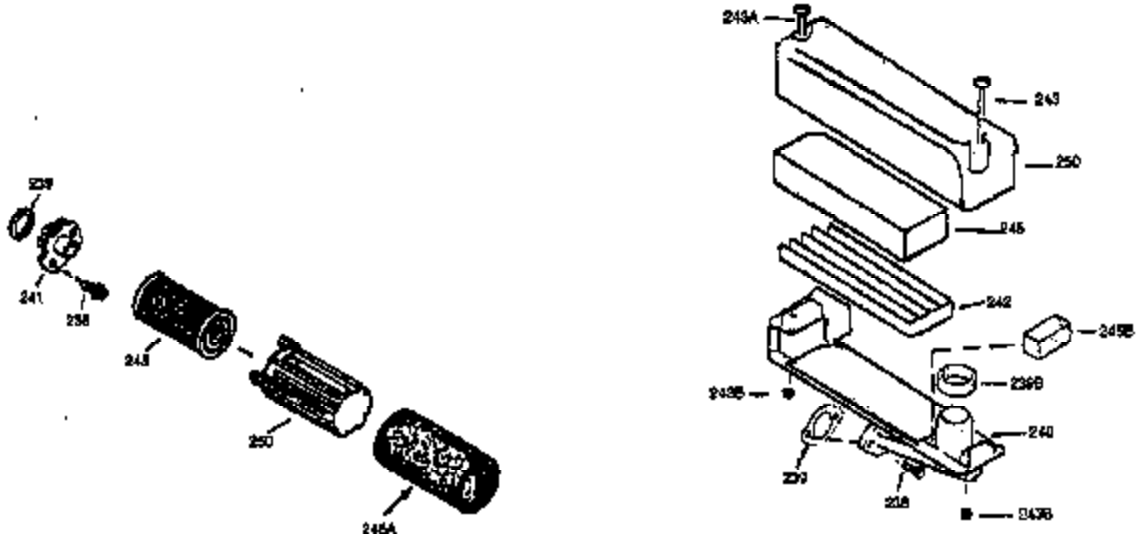

ILLUSTRATION SHOWS TYPICAL PARTS ONLY. ORDER BY PART NUMBER. PARTS NOT LISTED ARE SUPPLIED BY OEM.

VIEW 3 OF 3

Ref #	Part Number	Qty	Description
19	31361	1	Extension Spring
69	35261	1	* Mounting Flange Gasket
182	6201	2	Screw, 1/4-28 x 7/8"
185	31384A	1	Intake Pipe (Incl. 224)
186	34337	1	Governor Link
206	610973	1	Terminal
209	30200	2	Screw, 10-24 x 9/16"
223	650451	2	Screw, 1/4-20 x 1"
238	650932	2	Screw, 10-32 x 49/64"
239	34338	1	* Air Cleaner Gasket
241	35797	1	Air Cleaner Collar
245	35066	1	Air Cleaner Filter
250	35065	1	Air Cleaner Cover