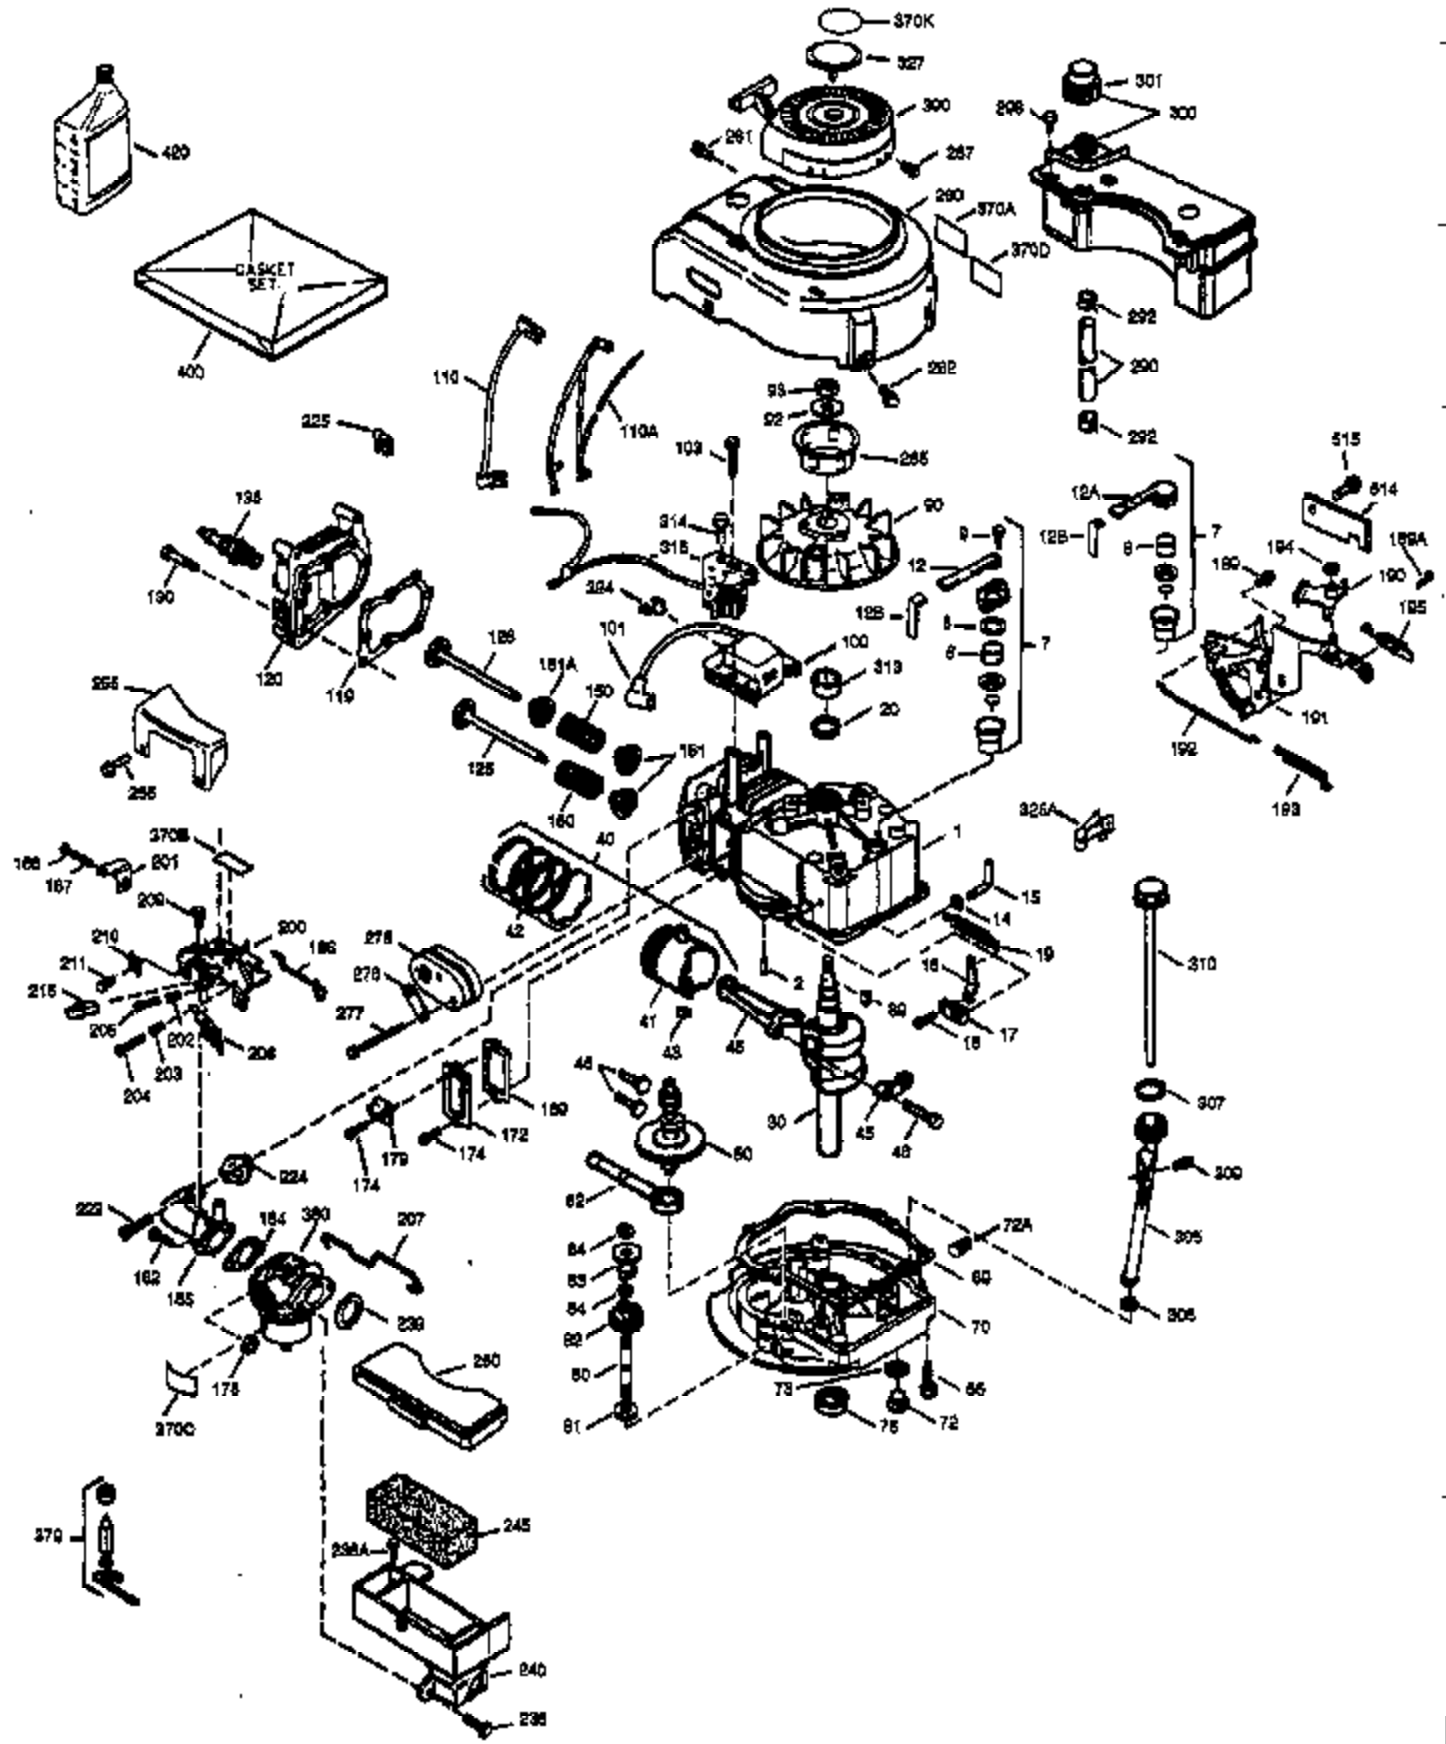

ILLUSTRATION SHOWS TYPICAL PARTS ONLY. ORDER BY PART NUMBER. PARTS NOT LISTED ARE SUPPLIED BY OEM.

VIEW 1 OF 3

Ref #	Part Number	Qty	Description
1	36479	1	Cylinder (Incl. 2 & 20)
2	26727	2	Dowel Pin
6	33734	1	Breather Element
7	34214A	1	Breather Ass'y. (Incl. 6,8,9,12,12B)
8	33735	1	* Breather Gasket
9	30200	2	Screw, 10-24 x 9/16"
12	33886	1	Breather Tube
12B	34695	1	Breather Tube Elbow
14	28277	1	Washer
15	30589	1	Governor Rod (Incl. 14)
16	31383A	1	Governor Lever
17	31335	1	Governor Lever Clamp
18	650548	1	Screw, 8-32 x 5/16"
19	31361	1	Extension Spring
20	32600	1	Oil Seal
30	34462	1	Crankshaft
40	35544A	1	Piston, Pin & Ring Set (Std.)
40	35545A	1	Piston, Pin & Ring Set (.010" OS)
40	35546	1	Piston, Pin & Ring Set (.020" OS)
41	35541	1	Piston & Pin Ass'y. (Std.) (Incl. 43)
41	35542	1	Piston & Pin Ass'y. (.010" OS) (Incl. 43)
41	35543	1	Piston & Pin Ass'y. (.020" OS) (Incl. 43)
42	35547A	1	Ring Set (Std.)
42	35548A	1	Ring Set (.010" OS)
42	35549	1	Ring Set (.020" OS)
43	20381	2	Piston Pin Retaining Ring
45	30963B	1	Connecting Rod Ass'y (Incl. 46)
46	32610A	2	Connecting Rod Bolt
48	27241	2	Valve Lifter
50	35990	1	Camshaft (BCR)
52	29914	1	Oil Pump Ass'y.
69	35261	1	* Mounting Flange Gasket
70	35651C	1	Mounting Flange (Incl. 72 thru 83)
72	36083	1	Oil Drain Plug
75	26208	1	Oil Seal
80	30574A	1	Governor Shaft
81	30590A	1	Washer
82	30591	1	Governor Gear Ass'y. (Incl. 81)
83	30588A	1	Governor Spool
86	650488	6	Screw, 1/4-20 x 1-1/4"
89	611004	1	Flywheel Key
90	611112	1	Flywheel
92	650815	1	Belleville Washer
93	650816	1	Flywheel Nut
100	34443A	1	Solid State Ignition
101	610118	1	Spark Plug Cover
103	650814	2	Screw, Torx T-15, 10-24 x 1"
110	36230	1	Ground Wire
119	36440	1	* Cylinder Head Gasket
120	36476	1	Cylinder Head
125	36471	1	Exhaust Valve (Std.) (Incl. 151)
125	36472	1	Exhaust Valve (1/32" OS) (Incl. 151)
126	29314B	1	Intake Valve (Std.) (Incl. 151)
126	29315C	1	Intake Valve (1/32" OS) (Incl. 151)
130	6021A	8	Screw, 5/16-18 x 1-1/2"
135	35395	1	Resistor Spark Plug (RJ19LM)
150	35991	2	Valve Spring
151	31673	2	Valve Spring Cap