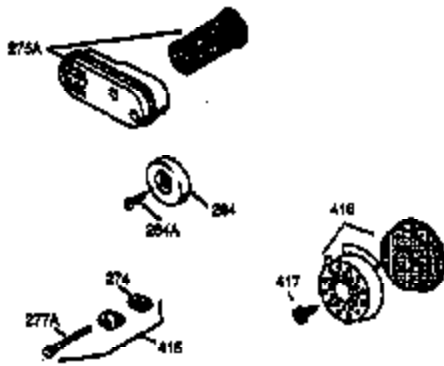

ILLUSTRATION SHOWS TYPICAL PARTS ONLY. ORDER BY PART NUMBER. PARTS NOT LISTED ARE SUPPLIED BY OEM.

VIEW 3 OF 3

Ref #	Part Number	Qty	Description
19	31361	1	Extension Spring
69	35261	1	* Mounting Flange Gasket
182	6201	2	Screw, 1/4-28 x 7/8"
185	36544	1	Intake Pipe
186	34337	1	Governor Link
206	610973	1	Terminal
209	30200	2	Screw, 10-24 x 9/16"
223	650451	2	Screw, 1/4-20 x 1"
238	650932	2	Screw, 10-32 x 49/64"
239	34338	1	* Air Cleaner Gasket
241	35797	1	Air Cleaner Collar
245	35066	1	Air Cleaner Filter
250	35065	1	Air Cleaner Cover