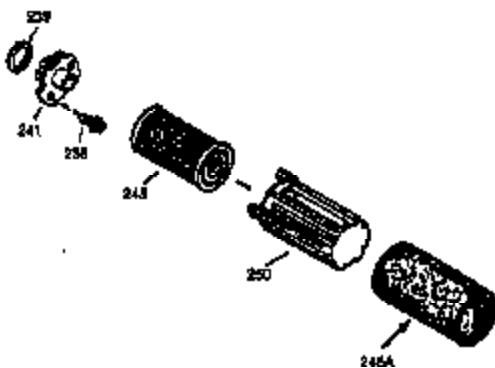

ILLUSTRATION SHOWS TYPICAL PARTS ONLY. ORDER BY PART NUMBER. PARTS NOT LISTED ARE SUPPLIED BY OEM.

VIEW 3 OF 3

Ref #	Part Number	Qty	Description
19	31361	1	Extension Spring
69	35261	1	* Mounting Flange Gasket
182	6201	2	Screw, 1/4-28 x 7/8"
185	36544	1	Intake Pipe
186	34337	1	Governor Link
206	610973	1	Terminal
209	30200	2	Screw, 10-24 x 9/16"
223	650451	2	Screw, 1/4-20 x 1"
238	650932	2	Screw, 10-32 x 49/64"
239	34338	1	* Air Cleaner Gasket
241	35797	1	Air Cleaner Collar
245	35066	1	Air Cleaner Filter
250	35065	1	Air Cleaner Cover