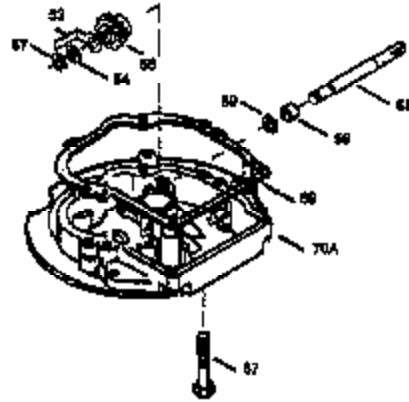

ILLUSTRATION SHOWS TYPICAL PARTS ONLY. ORDER BY PART NUMBER. PARTS NOT LISTED ARE SUPPLIED BY OEM.

VIEW 3 OF 3

Ref #	Part Number	Qty	Description
19	31361	1	Extension Spring
69	35261	1	* Mounting Flange Gasket
182	6201	2	Screw, 1/4-28 x 7/8"
185	36544	1	Intake Pipe
186	34337	1	Governor Link
206	610973	1	Terminal
209	30200	2	Screw, 10-24 x 9/16"
223	650451	2	Screw, 1/4-20 x 1"
238	650932	2	Screw, 10-32 x 49/64"
239	34338	1	* Air Cleaner Gasket
241	35797	1	Air Cleaner Collar
245	35066	1	Air Cleaner Filter
250	35065	1	Air Cleaner Cover