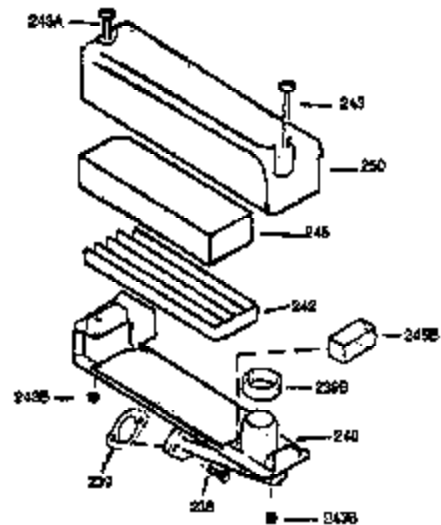

ILLUSTRATION SHOWS TYPICAL PARTS ONLY. ORDER BY PART NUMBER. PARTS NOT LISTED ARE SUPPLIED BY OEM.

VIEW 3 OF 3

Ref #	Part Number	Qty	Description
19	31361	1	Extension Spring
69	35261	1	* Mounting Flange Gasket
182	6201	2	Screw, 1/4-28 x 7/8"
185	36544	1	Intake Pipe
186	34337	1	Governor Link
206	610973	1	Terminal
209	30200	2	Screw, 10-24 x 9/16"
223	650451	2	Screw, 1/4-20 x 1"
238	650932	2	Screw, 10-32 x 49/64"
239	34338	1	* Air Cleaner Gasket
241	35797	1	Air Cleaner Collar
245	35066	1	Air Cleaner Filter
250	35065	1	Air Cleaner Cover