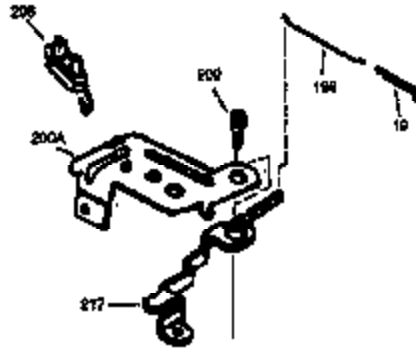

ILLUSTRATION SHOWS TYPICAL PARTS ONLY. ORDER BY PART NUMBER. PARTS NOT LISTED ARE SUPPLIED BY OEM.

VIEW 3 OF 3

Ref #	Part Number	Qty	Description
19	31361	1	Extension Spring
69	35261	1	* Mounting Flange Gasket
182	6201	2	Screw, 1/4-28 x 7/8"
185	36544	1	Intake Pipe
186	34337	1	Governor Link
206	610973	1	Terminal
209	30200	2	Screw, 10-24 x 9/16"
223	650451	2	Screw, 1/4-20 x 1"
238	650932	2	Screw, 10-32 x 49/64"
239	34338	1	* Air Cleaner Gasket
241	35797	1	Air Cleaner Collar
245	35066	1	Air Cleaner Filter
250	35065	1	Air Cleaner Cover