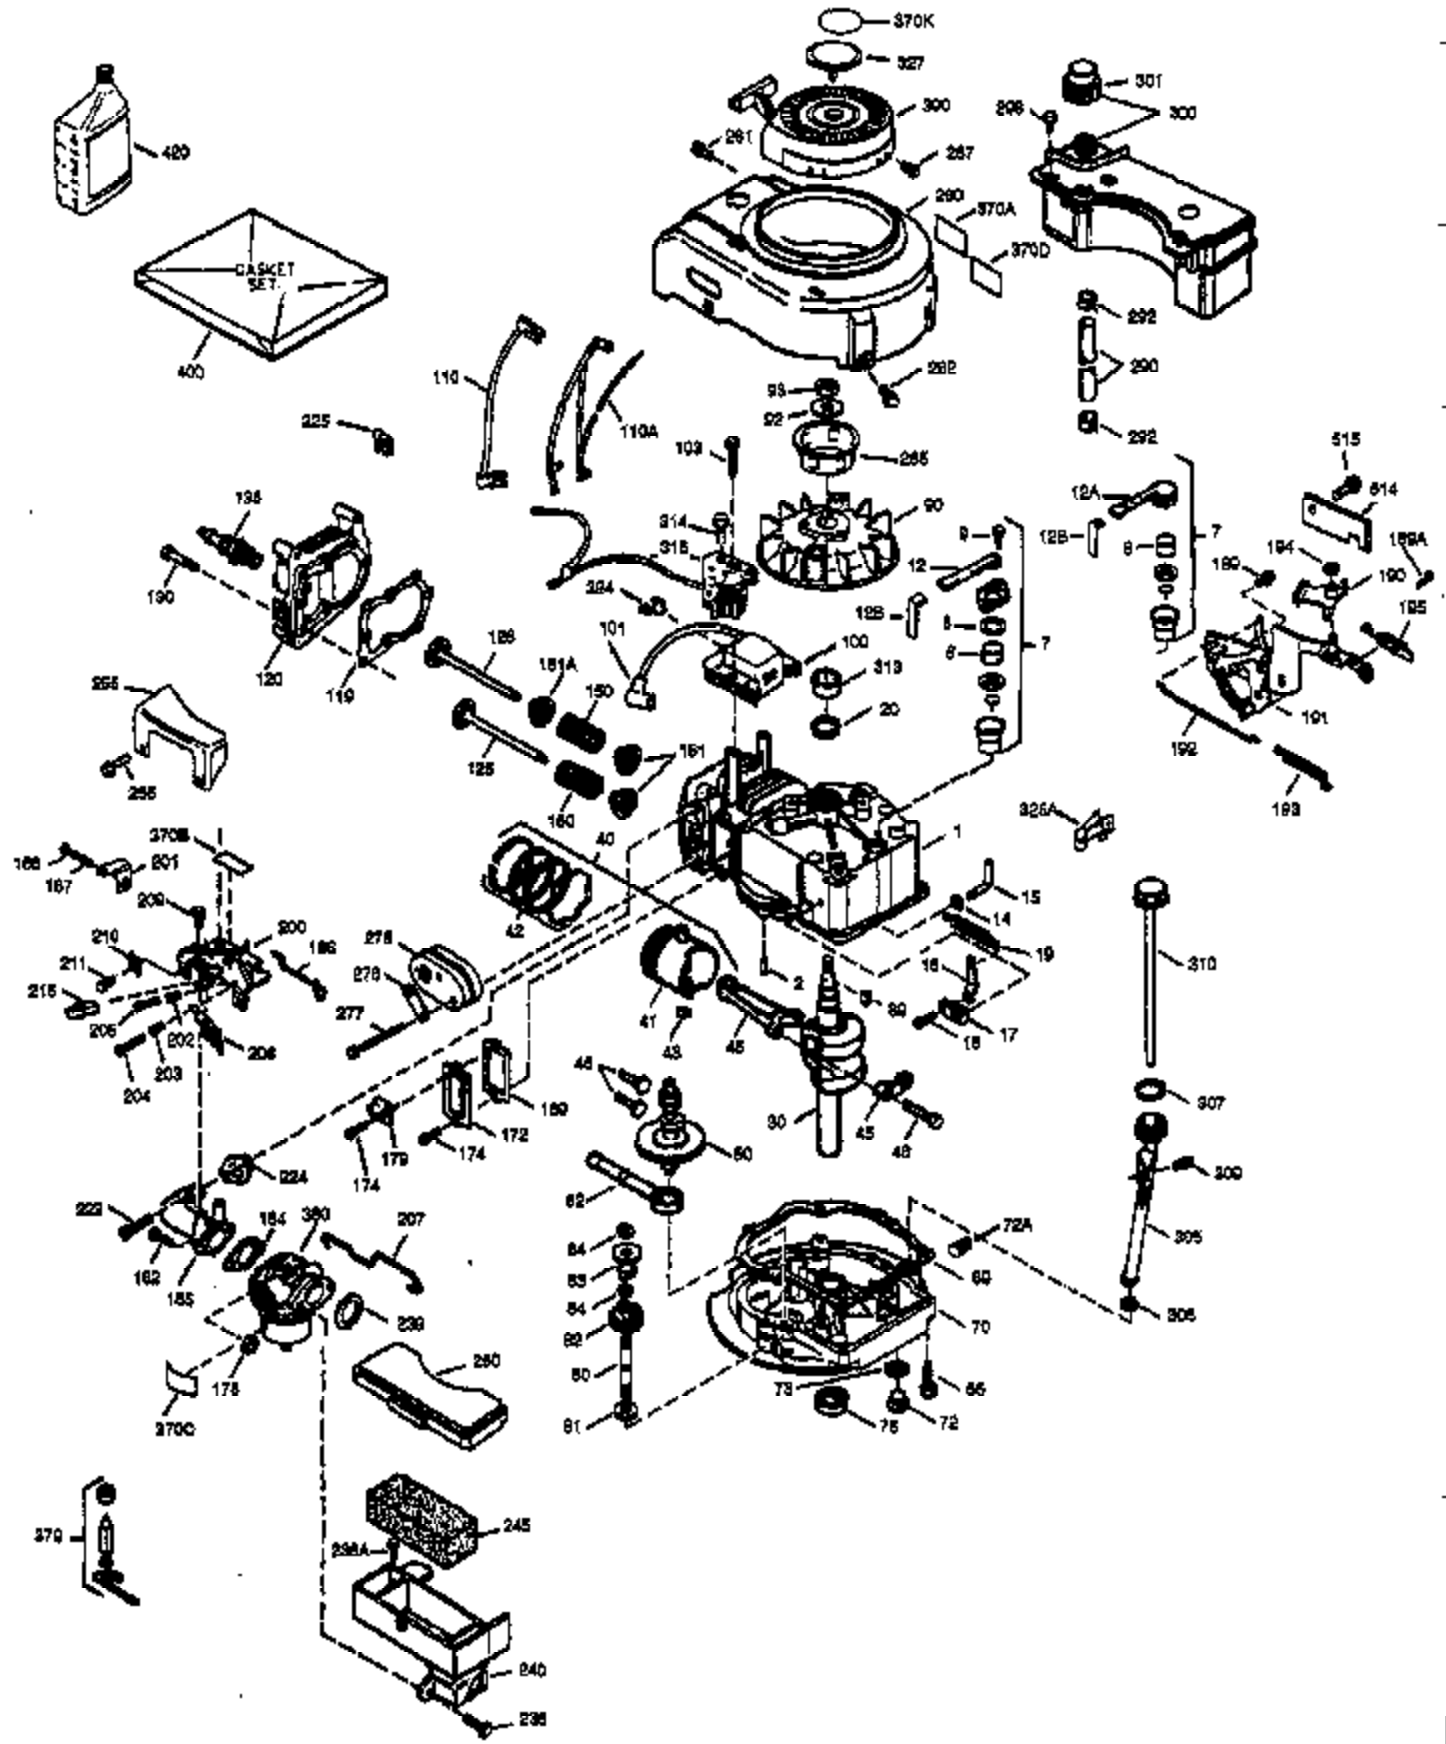

ILLUSTRATION SHOWS TYPICAL PARTS ONLY. ORDER BY PART NUMBER. PARTS NOT LISTED ARE SUPPLIED BY OEM.

VIEW 1 OF 3

Ref #	Part Number	Qty	Description
1	36479A	1	Cylinder (Incl. 2,7,20 & 125)
2	26727	2	Dowel Pin
6	33734	1	Breather Element
7	36557	1	Breather Body Ass'y. (Incl. 6 & 12A)
12A	36558	1	Breather Cover & Tube (Incl. 12B)
12B	34695	1	Breather Tube Elbow
14	28277	1	Washer
15	30589	1	Governor Rod (Incl. 14)
16	32651	1	Governor Lever
17	31335	1	Governor Lever Clamp
18	650548	1	Screw, 8-32 x 5/16"
19	31361	1	Extension Spring
20	32600	1	Oil Seal
30	34462	1	Crankshaft
40	35544A	1	Piston, Pin & Ring Set (Std.)
40	35545A	1	Piston, Pin & Ring Set (.010" OS)
40	35546	1	Piston, Pin & Ring Set (.020" OS)
41	35541	1	Piston & Pin Ass'y. (Std.) (Incl. 43)
41	35542	1	Piston & Pin Ass'y. (.010" OS) (Incl. 43)
41	35543	1	Piston & Pin Ass'y. (.020" OS) (Incl. 43)
42	35547A	1	Ring Set (Std.)
42	35548A	1	Ring Set (.010" OS)
42	35549	1	Ring Set (.020" OS)
43	20381	2	Piston Pin Retaining Ring
45	30963B	1	Connecting Rod Ass'y (Incl. 46)
46	32610A	2	Connecting Rod Bolt
48	27241	2	Valve Lifter
50	35990	1	Camshaft (BCR)
52	29914	1	Oil Pump Ass'y.
69	35261	1	* Mounting Flange Gasket
70	35651D	1	Mounting Flange (Incl. 72 thru 83, 31 1 & 312)
72	36083	1	Oil Drain Plug
75	26208	1	Oil Seal
80	30574A	1	Governor Shaft
81	30590A	1	Washer
82	30591	1	Governor Gear Ass'y. (Incl. 81)
83	30588A	1	Governor Spool
86	650488	6	Screw, 1/4-20 x 1-1/4"
89	611004	1	Flywheel Key
90	611112	1	Flywheel
92	650815	1	Belleville Washer
93	650816	1	Flywheel Nut
100	34443A	1	Solid State Ignition
101	610118	1	Spark Plug Cover
103	651007	2	Screw, Torx T-15, 10-24 x 15/16"
110	36230	1	Ground Wire
119	36440	1	* Cylinder Head Gasket
120	36476	1	Cylinder Head
125	36471	1	Exhaust Valve (Std.) (Incl. 151)
125	36472	1	Exhaust Valve (1/32" OS) (Incl. 151)
126	29314B	1	Intake Valve (Std.) (Incl. 151)
126	29315C	1	Intake Valve (1/32" OS) (Incl. 151)
130	6021A	8	Screw, 5/16-18 x 1-1/2"
135	35395	1	Resistor Spark Plug (RJ19LM)
150	35991	2	Valve Spring
151	31673	2	Valve Spring Cap
169	27234A	1	* Valve Cover Gasket
172	32755	1	Valve Cover