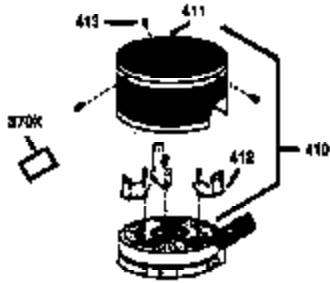

ILLUSTRATION SHOWS TYPICAL PARTS ONLY. ORDER BY PART NUMBER. PARTS NOT LISTED ARE SUPPLIED BY OEM.

VIEW 3 OF 3

Ref #	Part Number	Qty	Description
19	31361	1	Extension Spring
69	35261	1	* Mounting Flange Gasket
182	6201	2	Screw, 1/4-28 x 7/8"
185	36544	1	Intake Pipe
186	34337	1	Governor Link
206	610973	1	Terminal
209	30200	2	Screw, 10-24 x 9/16"
223	650451	2	Screw, 1/4-20 x 1"
238	650932	2	Screw, 10-32 x 49/64"
239	34338	1	* Air Cleaner Gasket
241	35797	1	Air Cleaner Collar
245	35066	1	Air Cleaner Filter
250	35065	1	Air Cleaner Cover