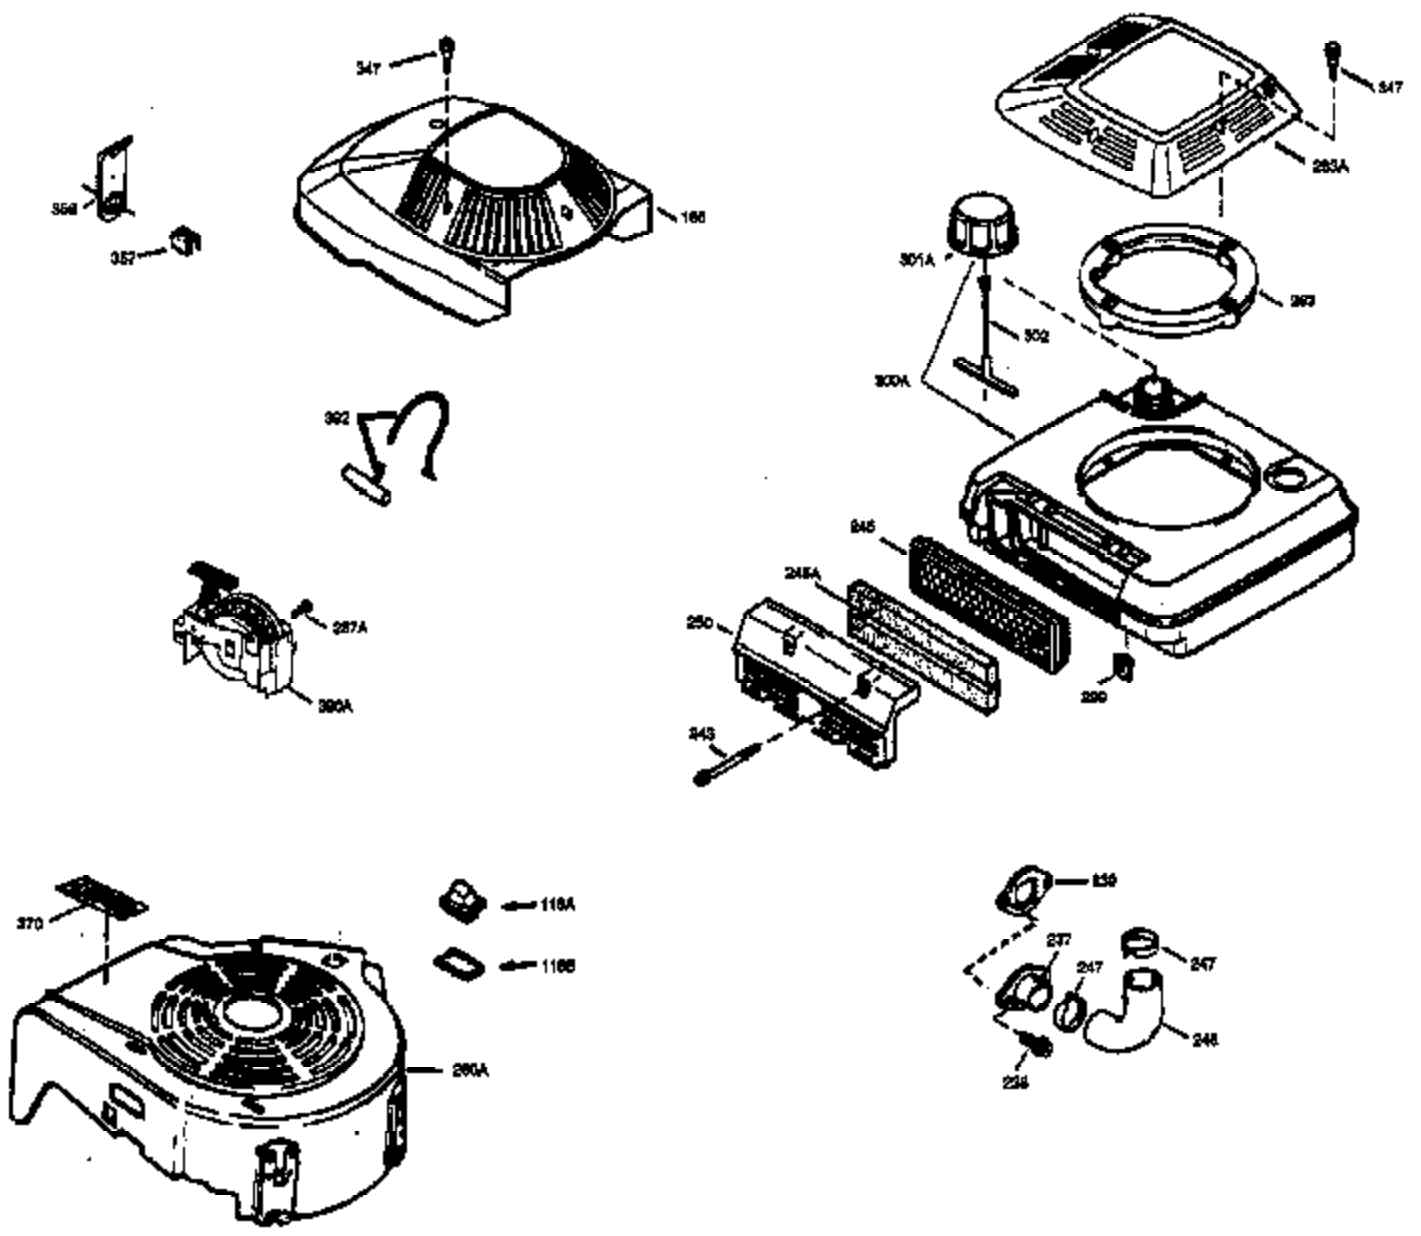

ILLUSTRATION SHOWS TYPICAL PARTS ONLY. ORDER BY PART NUMBER. PARTS NOT LISTED ARE SUPPLIED BY OEM.
VIEW 2 OF 3

Ref #	Part Number	Qty	Description
238	650932	2	Screw, 10-32 x 49/64"
239	34338	1	* Air Cleaner Gasket
245	35066	1	Air Cleaner Filter
250	35065	1	Air Cleaner Cover
370	34144	1	Primer Decal