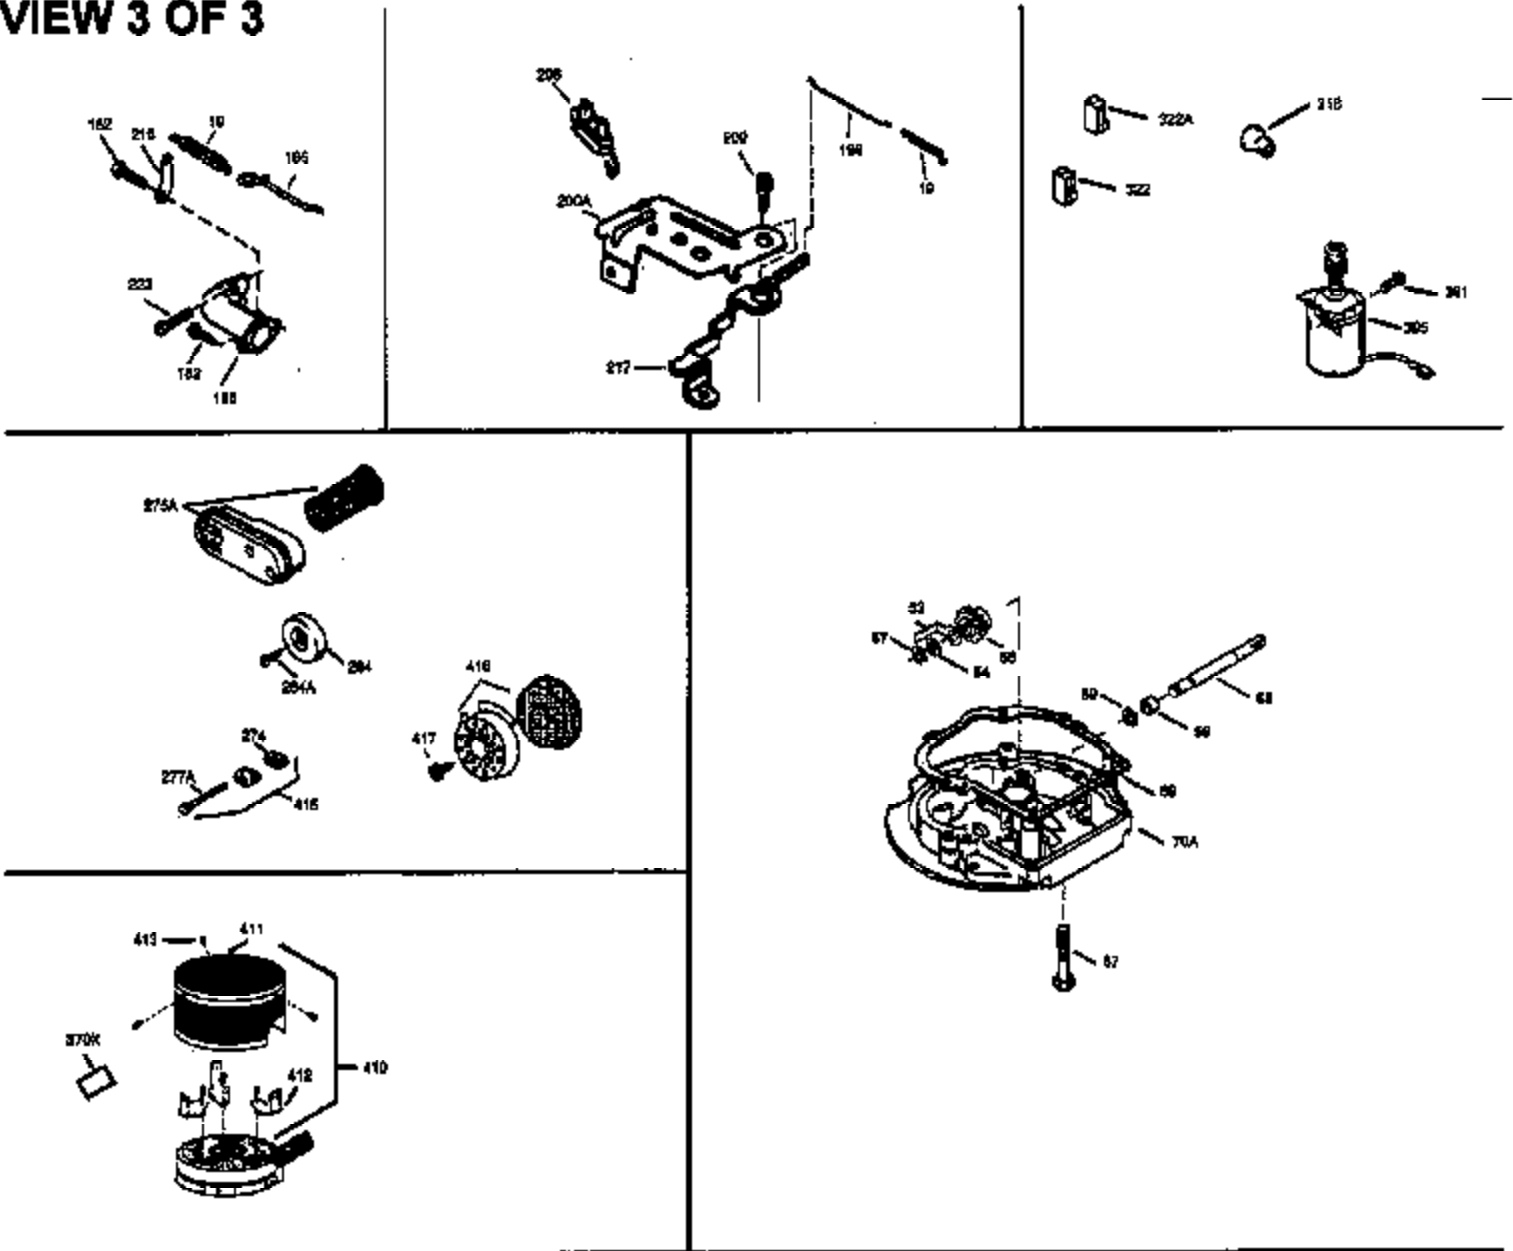

ILLUSTRATION SHOWS TYPICAL PARTS ONLY. ORDER BY PART NUMBER. PARTS NOT LISTED ARE SUPPLIED BY OEM.

VIEW 3 OF 3

Ref #	Part Number	Qty	Description
19	31361	1	Extension Spring
53	31745	1	Washer
54	31787	1	Washer
55	33774	1	P.T.O. Shaft
56	33401	1	R.H. Worm Gear
57	31749	1	Retaining Ring
58	31744	1	Oil Seal
59	31747	1	Washer
69	35261	1	* Mounting Flange Gasket
87	650492	1	Screw, 1/4-20 x 2-1/4"
182	6201	2	Screw, 1/4-28 x 7/8"
185	31384A	1	Intake Pipe (Incl. 224)
186	34337	1	Governor Link
206	610973	1	Terminal
209	30200	2	Screw, 10-24 x 9/16"
223	650451	2	Screw, 1/4-20 x 1"
238	650932	2	Screw, 10-32 x 49/64"
239	34338	1	* Air Cleaner Gasket
241	35797	1	Air Cleaner Collar
245	35066	1	Air Cleaner Filter
250	35065	1	Air Cleaner Cover