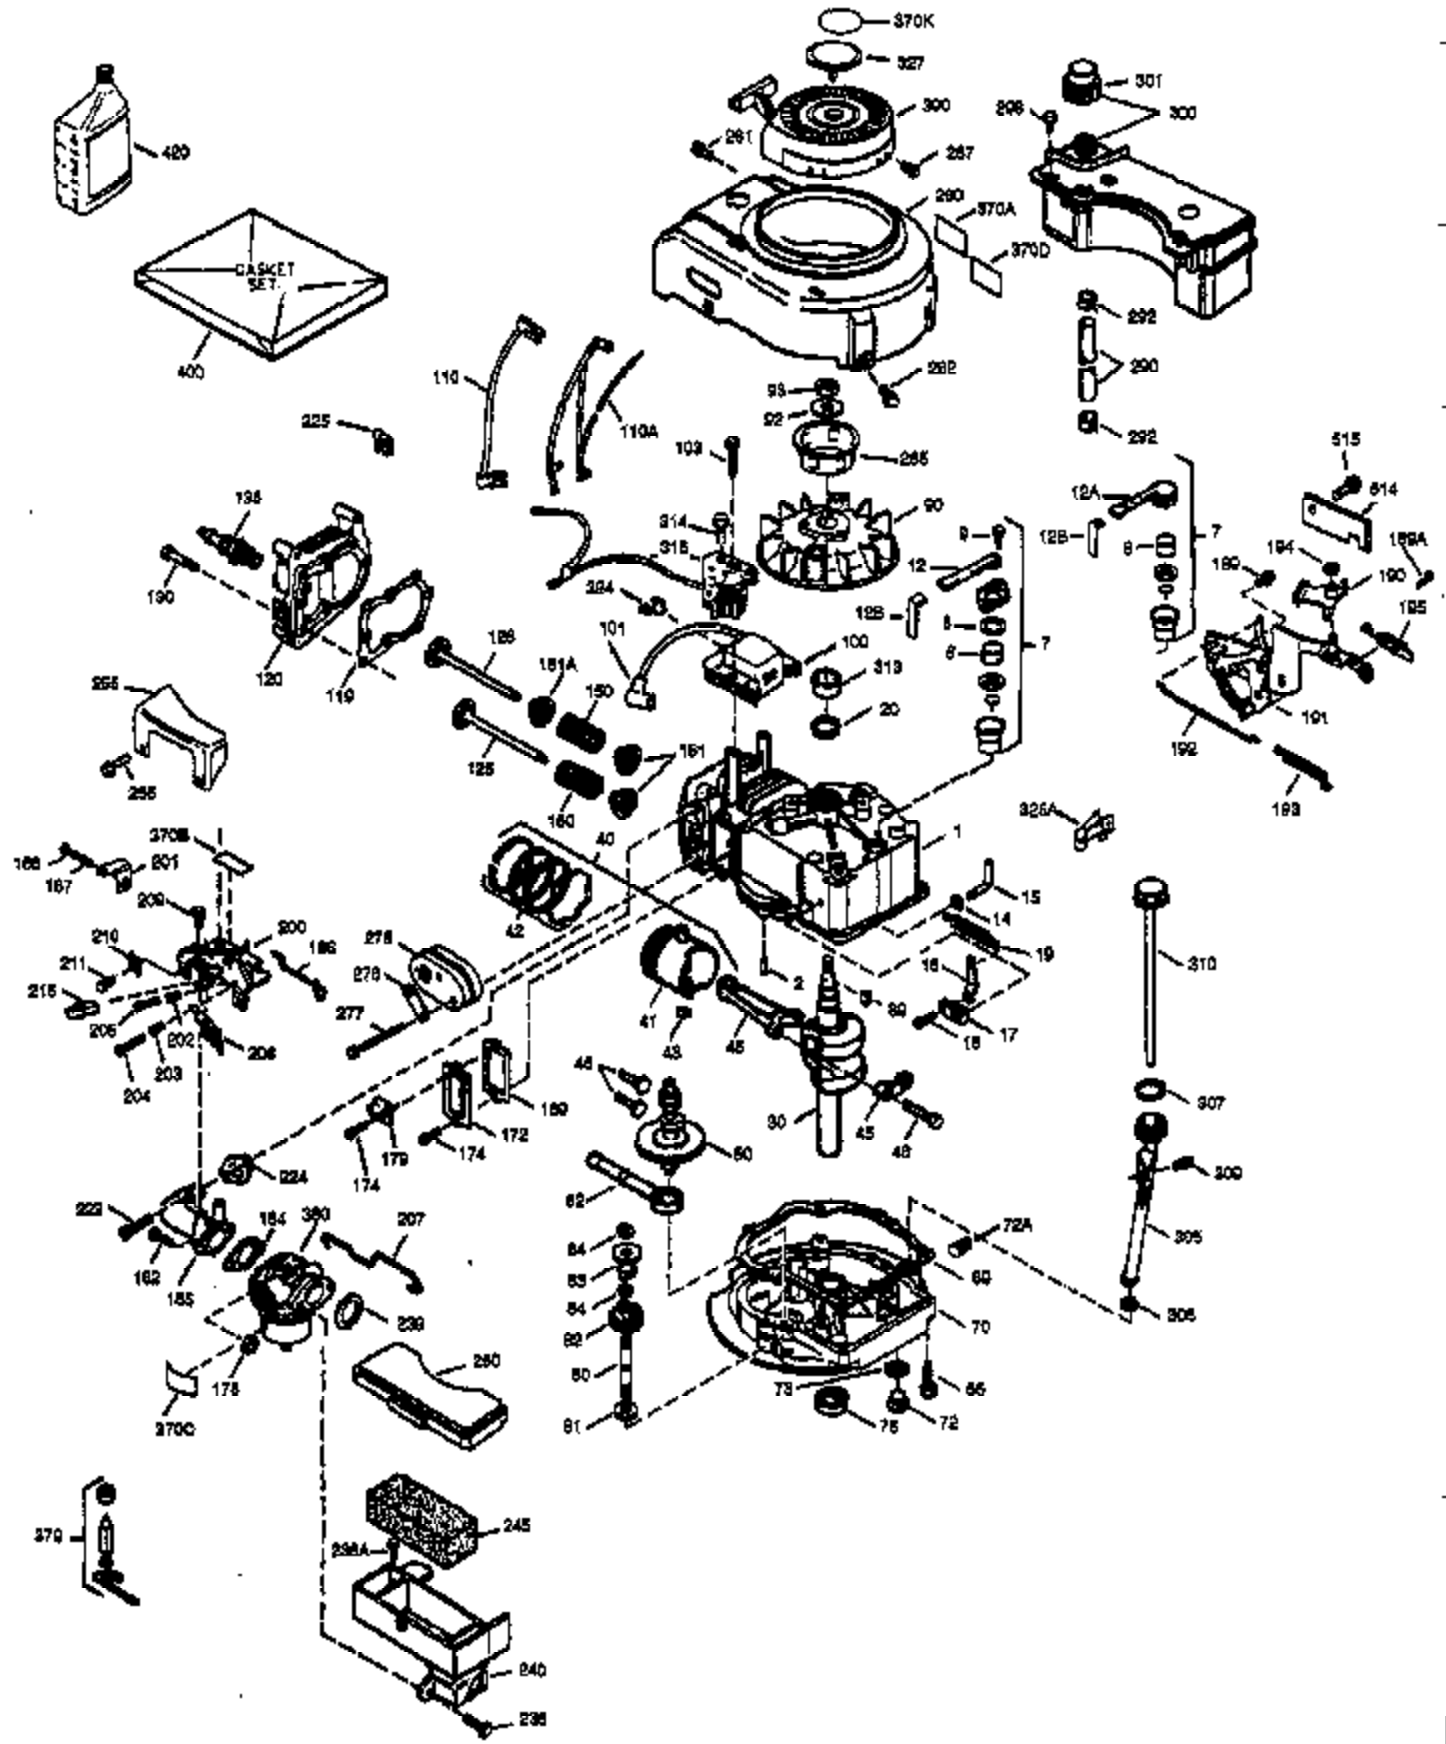

ILLUSTRATION SHOWS TYPICAL PARTS ONLY. ORDER BY PART NUMBER. PARTS NOT LISTED ARE SUPPLIED BY OEM.

VIEW 1 OF 3

Ref #	Part Number	Qty	Description
1	35010	1	Cylinder (Incl. 2 & 20)
2	26727	2	Dowel Pin
6	33734	1	Breather Element
7	34214A	1	Breather Ass'y. (Incl. 6, 8, 9 & 12)
8	33735	1	* Breather Gasket
9	30200	2	Screw, 10-24 x 9/16"
12	33886	1	Breather Tube
12B	34695	1	Breather Tube Elbow
14	28277	1	Washer
15	31513	1	Governor Rod (Incl. 14)
16	31383A	1	Governor Lever
17	31335	1	Governor Lever Clamp
18	650548	1	Screw, 8-32 x 5/16"
19	31361	1	Extension Spring
20	32600	1	Oil Seal
30	34600	1	Crankshaft
40	35544A	1	Piston, Pin & Ring Set (Std.)
40	35545A	1	Piston, Pin & Ring Set (.010" OS)
40	35546	1	Piston, Pin & Ring Set (.020" OS)
41	35541	1	Piston & Pin Ass'y. (Std.) (Incl. 43)
41	35542	1	Piston & Pin Ass'y. (.010" OS) (Incl. 43)
41	35543	1	Piston & Pin Ass'y. (.020" OS) (Incl. 43)
42	35547A	1	Ring Set (Std.)
42	35548A	1	Ring Set (.010" OS)
42	35549	1	Ring Set (.020" OS)
43	20381	2	Piston Pin Retaining Ring
45	30963B	1	Connecting Rod Ass'y (Incl. 46)
46	32610A	2	Connecting Rod Bolt
48	27241	2	Valve Lifter
50	33148A	1	Camshaft (BCR)
52	29914	1	Oil Pump Ass'y.
69	35261	1	* Mounting Flange Gasket
70	33521D	1	Mounting Flange (Incl. 58,72,75 & 80)
72	36083	1	Oil Drain Plug
75	26208	1	Oil Seal
80	30574	1	Governor Shaft
81	30590A	1	Washer
82	30591	1	Governor Gear Ass'y. (Incl. 81)
83	30588A	1	Governor Spool
84	29193	2	Retaining Ring
86	650488	5	Screw, 1/4-20 x 1-1/4"
89	611004	1	Flywheel Key
90	611112	1	Flywheel
92	650815	1	Belleville Washer
93	650816	1	Flywheel Nut
100	34443A	1	Solid State Ignition
101	610118	1	Spark Plug Cover
103	650814	2	Screw, Torx T-15, 10-24 x 1"
110	36230	1	Ground Wire
119	33015A	1	* Cylinder Head Gasket
120	34342	1	Cylinder Head
125	29313C	1	Exhaust Valve (Std.) (Incl. 151)
125	29315C	1	Exhaust Valve (1/32" OS) (Incl. 151)
126	29314B	1	Intake Valve (Std.) (Incl. 151)
126	29315C	1	Intake Valve (1/32" OS) (Incl. 151)
130	6021A	8	Screw, 5/16-18 x 1-1/2"
135	35395	1	Resistor Spark Plug (RJ19LM)
150	31672	2	Valve Spring