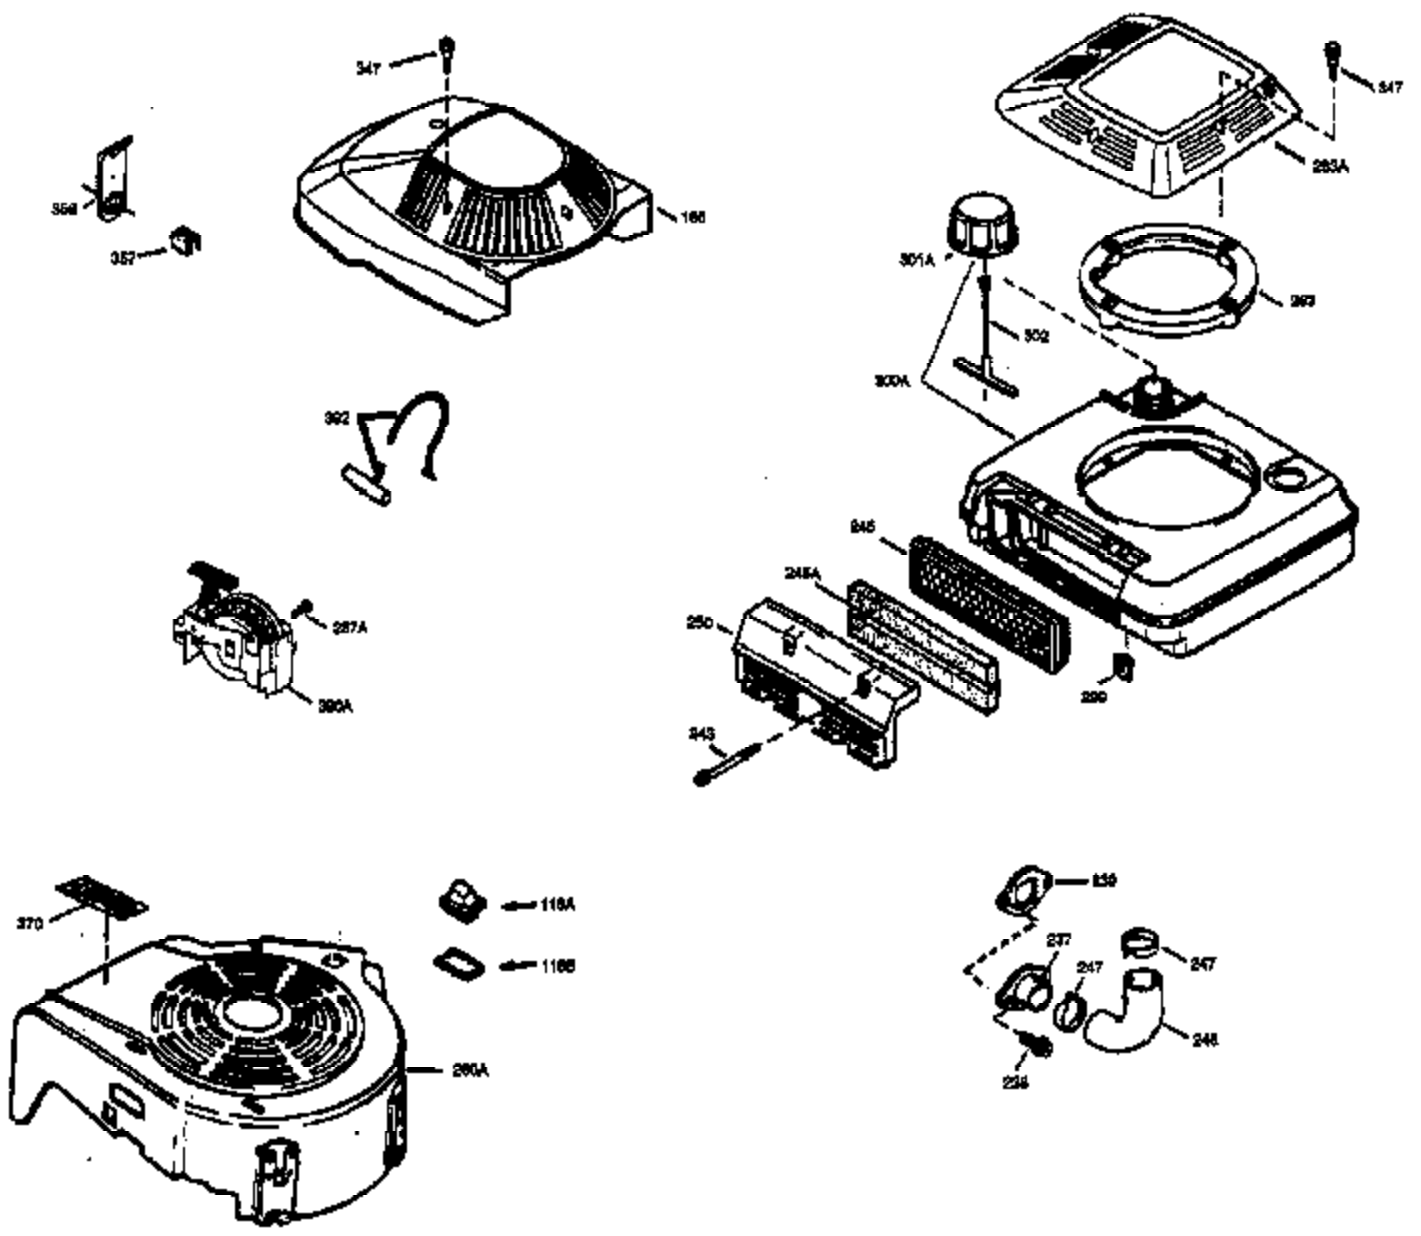

ILLUSTRATION SHOWS TYPICAL PARTS ONLY. ORDER BY PART NUMBER. PARTS NOT LISTED ARE SUPPLIED BY OEM.
VIEW 2 OF 3

Ref #	Part Number	Qty	Description
238	650932	2	Screw, 10-32 x 49/64"
239	34338	1	* Air Cleaner Gasket
245	35066	1	Air Cleaner Filter
250	35065	1	Air Cleaner Cover
370	36260	1	Primer Decal