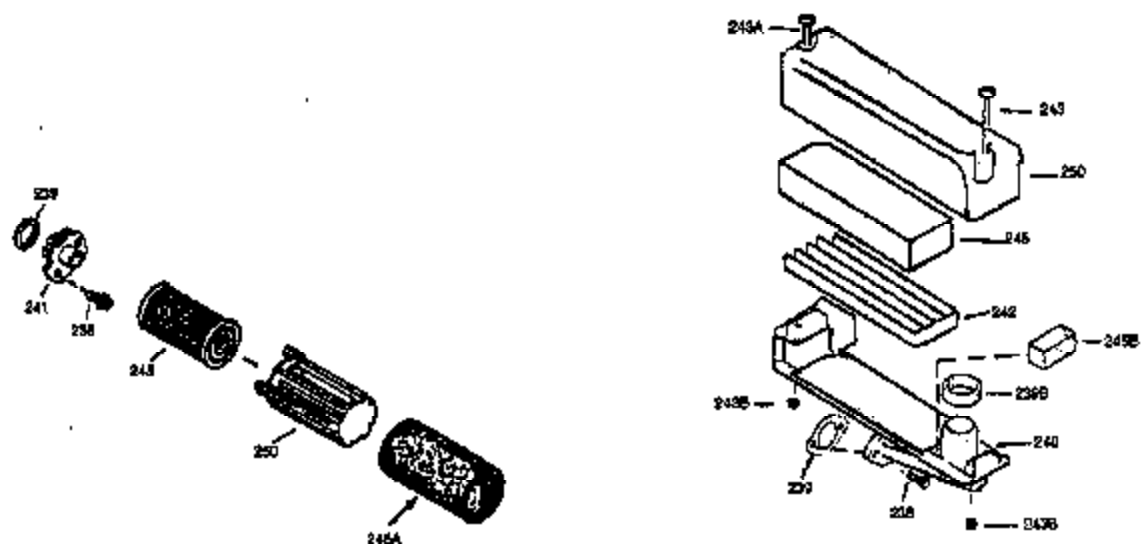

ILLUSTRATION SHOWS TYPICAL PARTS ONLY. ORDER BY PART NUMBER. PARTS NOT LISTED ARE SUPPLIED BY OEM.

VIEW 3 OF 3

Ref #	Part Number	Qty	Description
19	31361	1	Extension Spring
53	31745	1	Tang Washer
54	31787	1	Washer
55	33774	1	P.T.O. Shaft
56	33401	1	R.H. Worm Gear
57	31749	1	Retaining Ring
58	31744	1	Oil Seal
59	31747	1	Washer
69	35261	1	* Mounting Flange Gasket
87	650492	1	Screw, 1/4-20 x 2-1/4"
182	6201	2	Screw, 1/4-28 x 7/8"
185	31384A	1	Intake Pipe (Incl. 224)
186	34337	1	Governor Link
206	610973	1	Terminal
209	30200	2	Screw, 10-24 x 9/16"
223	650451	2	Screw, 1/4-20 x 1"
238	650932	2	Screw, 10-32 x 49/64"
239	34338	1	* Air Cleaner Gasket
241	35797	1	Air Cleaner Collar
245	35066	1	Air Cleaner Filter
250	35065	1	Air Cleaner Cover