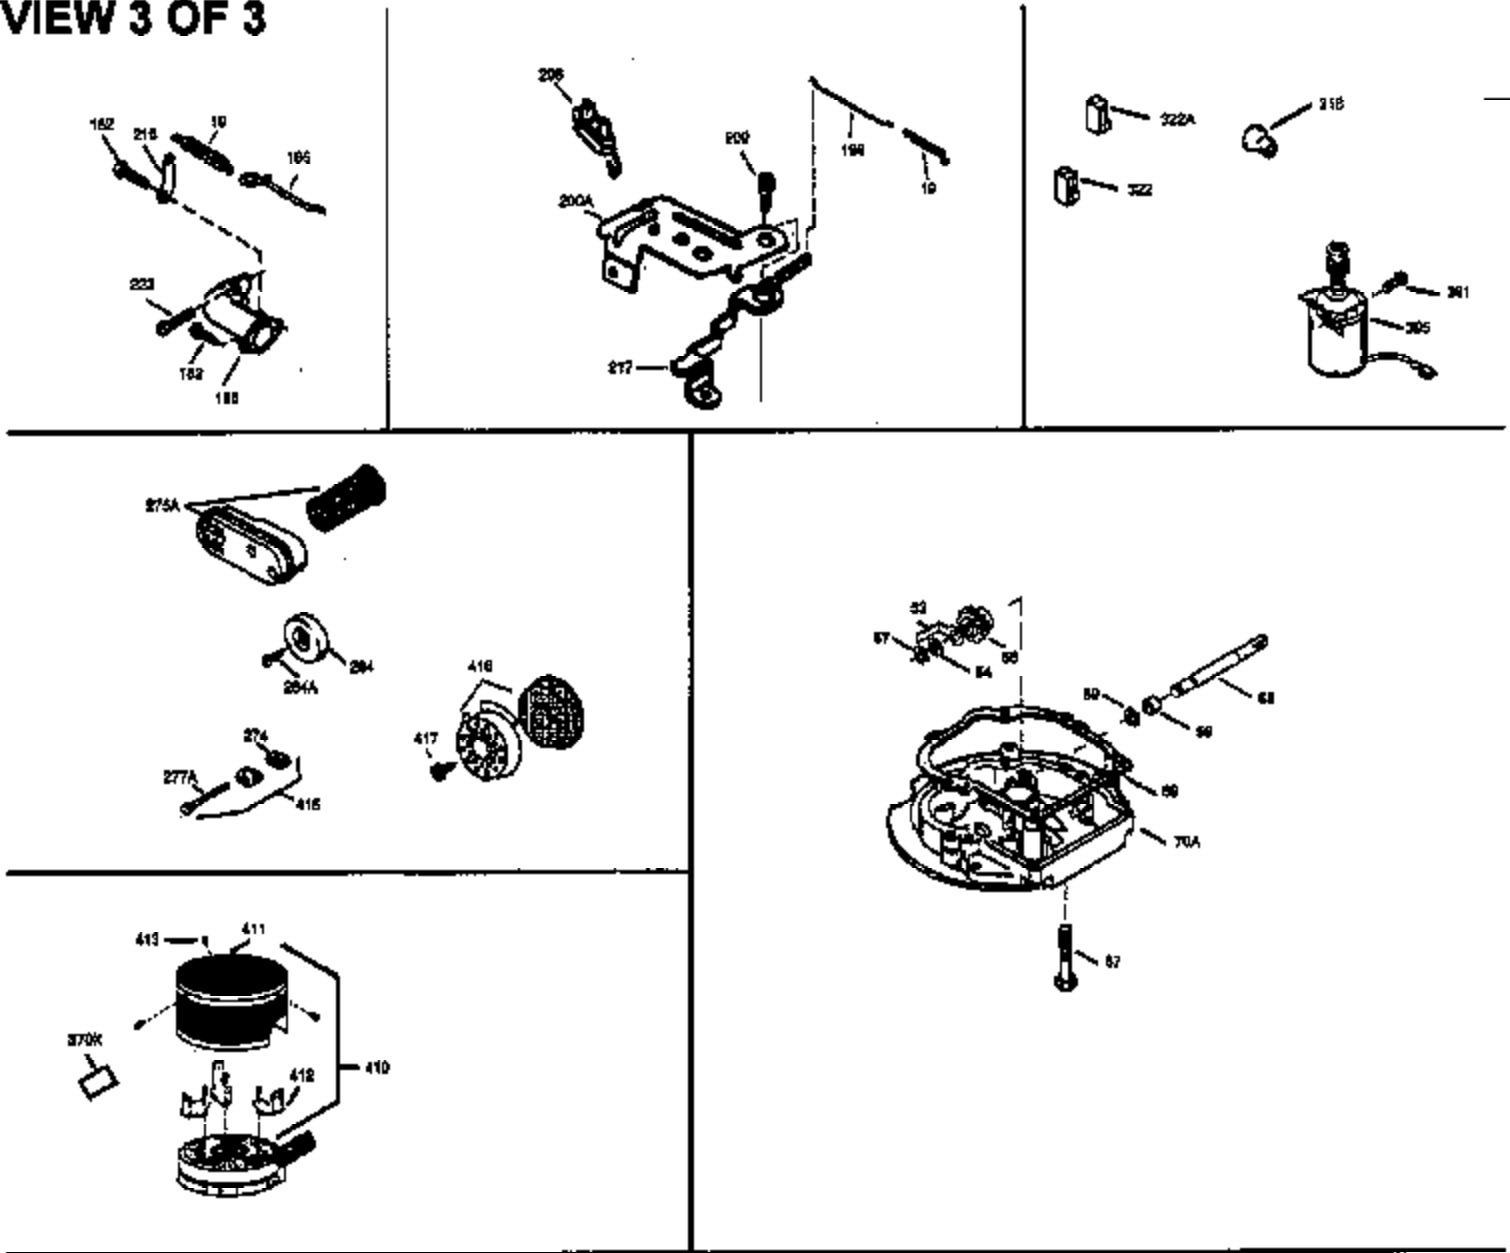

ILLUSTRATION SHOWS TYPICAL PARTS ONLY. ORDER BY PART NUMBER. PARTS NOT LISTED ARE SUPPLIED BY OEM.

VIEW 3 OF 3

Ref #	Part Number	Qty	Description
19	31361	1	Extension Spring
53	31745	1	Tang Washer
54	31787	1	Washer
55	33774	1	P.T.O. Shaft
56	33401	1	R.H. Worm Gear
57	31749	1	Retaining Ring
58	31744	1	Oil Seal
59	31747	1	Washer
69	35261	1	* Mounting Flange Gasket
87	650492	1	Screw, 1/4-20 x 2-1/4"
182	6201	2	Screw, 1/4-28 x 7/8"
185	31384A	1	Intake Pipe (Incl. 224)
186	34337	1	Governor Link
206	610973	1	Terminal
209	30200	2	Screw, 10-24 x 9/16"
223	650451	2	Screw, 1/4-20 x 1"
238	650932	2	Screw, 10-32 x 49/64"
239	34338	1	* Air Cleaner Gasket
241	35797	1	Air Cleaner Collar
245	35066	1	Air Cleaner Filter
250	35065	1	Air Cleaner Cover