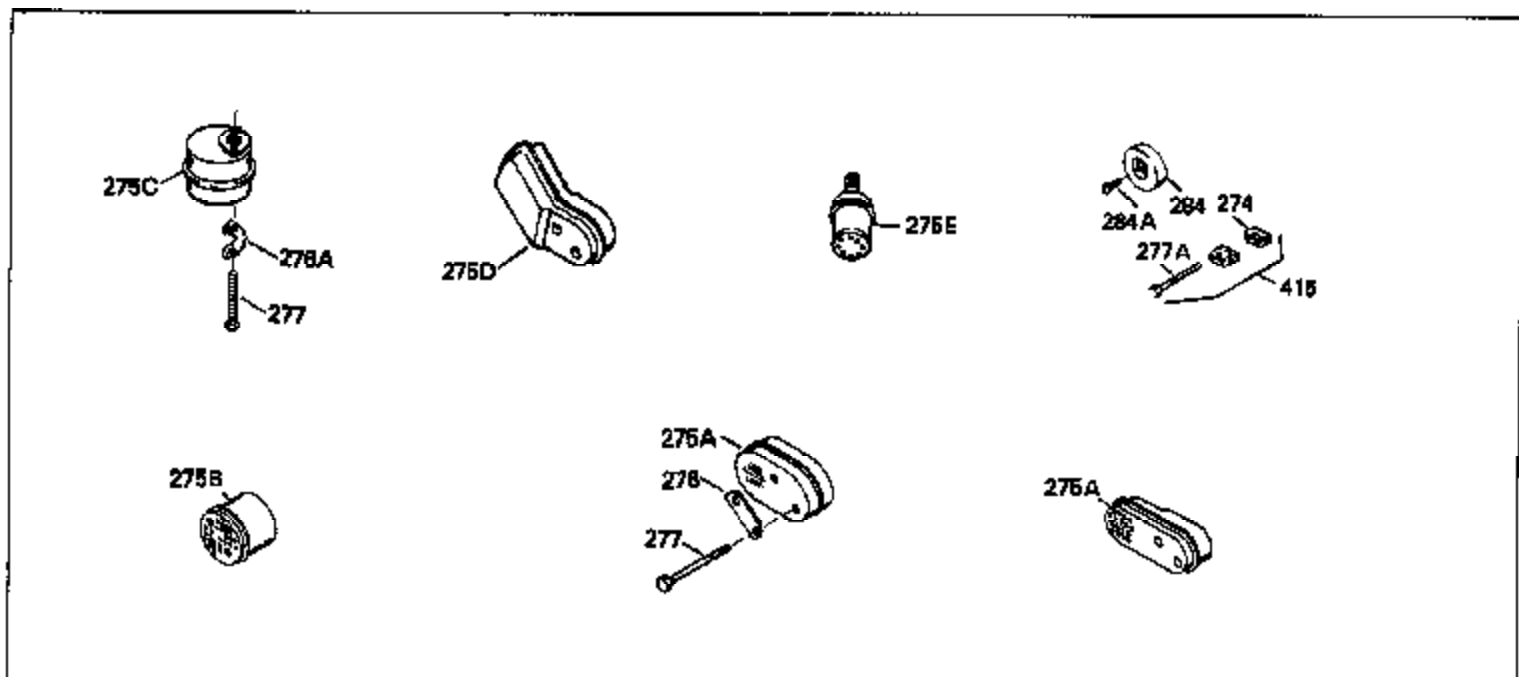

Ref #	Part Number	Qty	Description
12B	34695	1	Breather Tube Elbow
277	650988	2	Screw, 1/4-20 x 2-5/16"