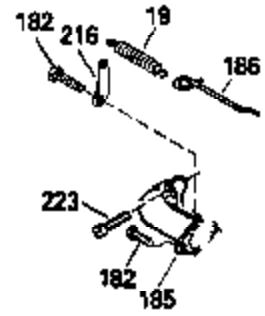

Ref #	Part Number	Qty	Description
12B	34695	1	Breather Tube Elbow
19	31361	1	Extension Spring
53	31745	1	Tang Washer
54	31747	1	Washer
55	33774	1	P.T.O. Shaft
56	33401	1	R.H. Worm Gear
57	31749	1	Retainer Ring
58	31744	1	Oil Seal
59	31787	1	Washer
69	35261	1	* Mounting Flange Gasket
87	650492	1	Screw, 1/4-20 x 2-1/4"
182	6201	2	Screw, 1/4-28 x 7/8"
185	31384A	1	Intake Pipe (Incl. 224)
186	34337	1	Governor Link
209	30200	2	Screw, 10-24 x 9/16"
223	650451	2	Screw, 1/4-20 x 1"
238	650932	2	Screw, 10-32 x 49/64"
241	35797	1	Air Cleaner Collar
245	35066	1	Air Cleaner Filter
250	35065	1	Air Cleaner Cover