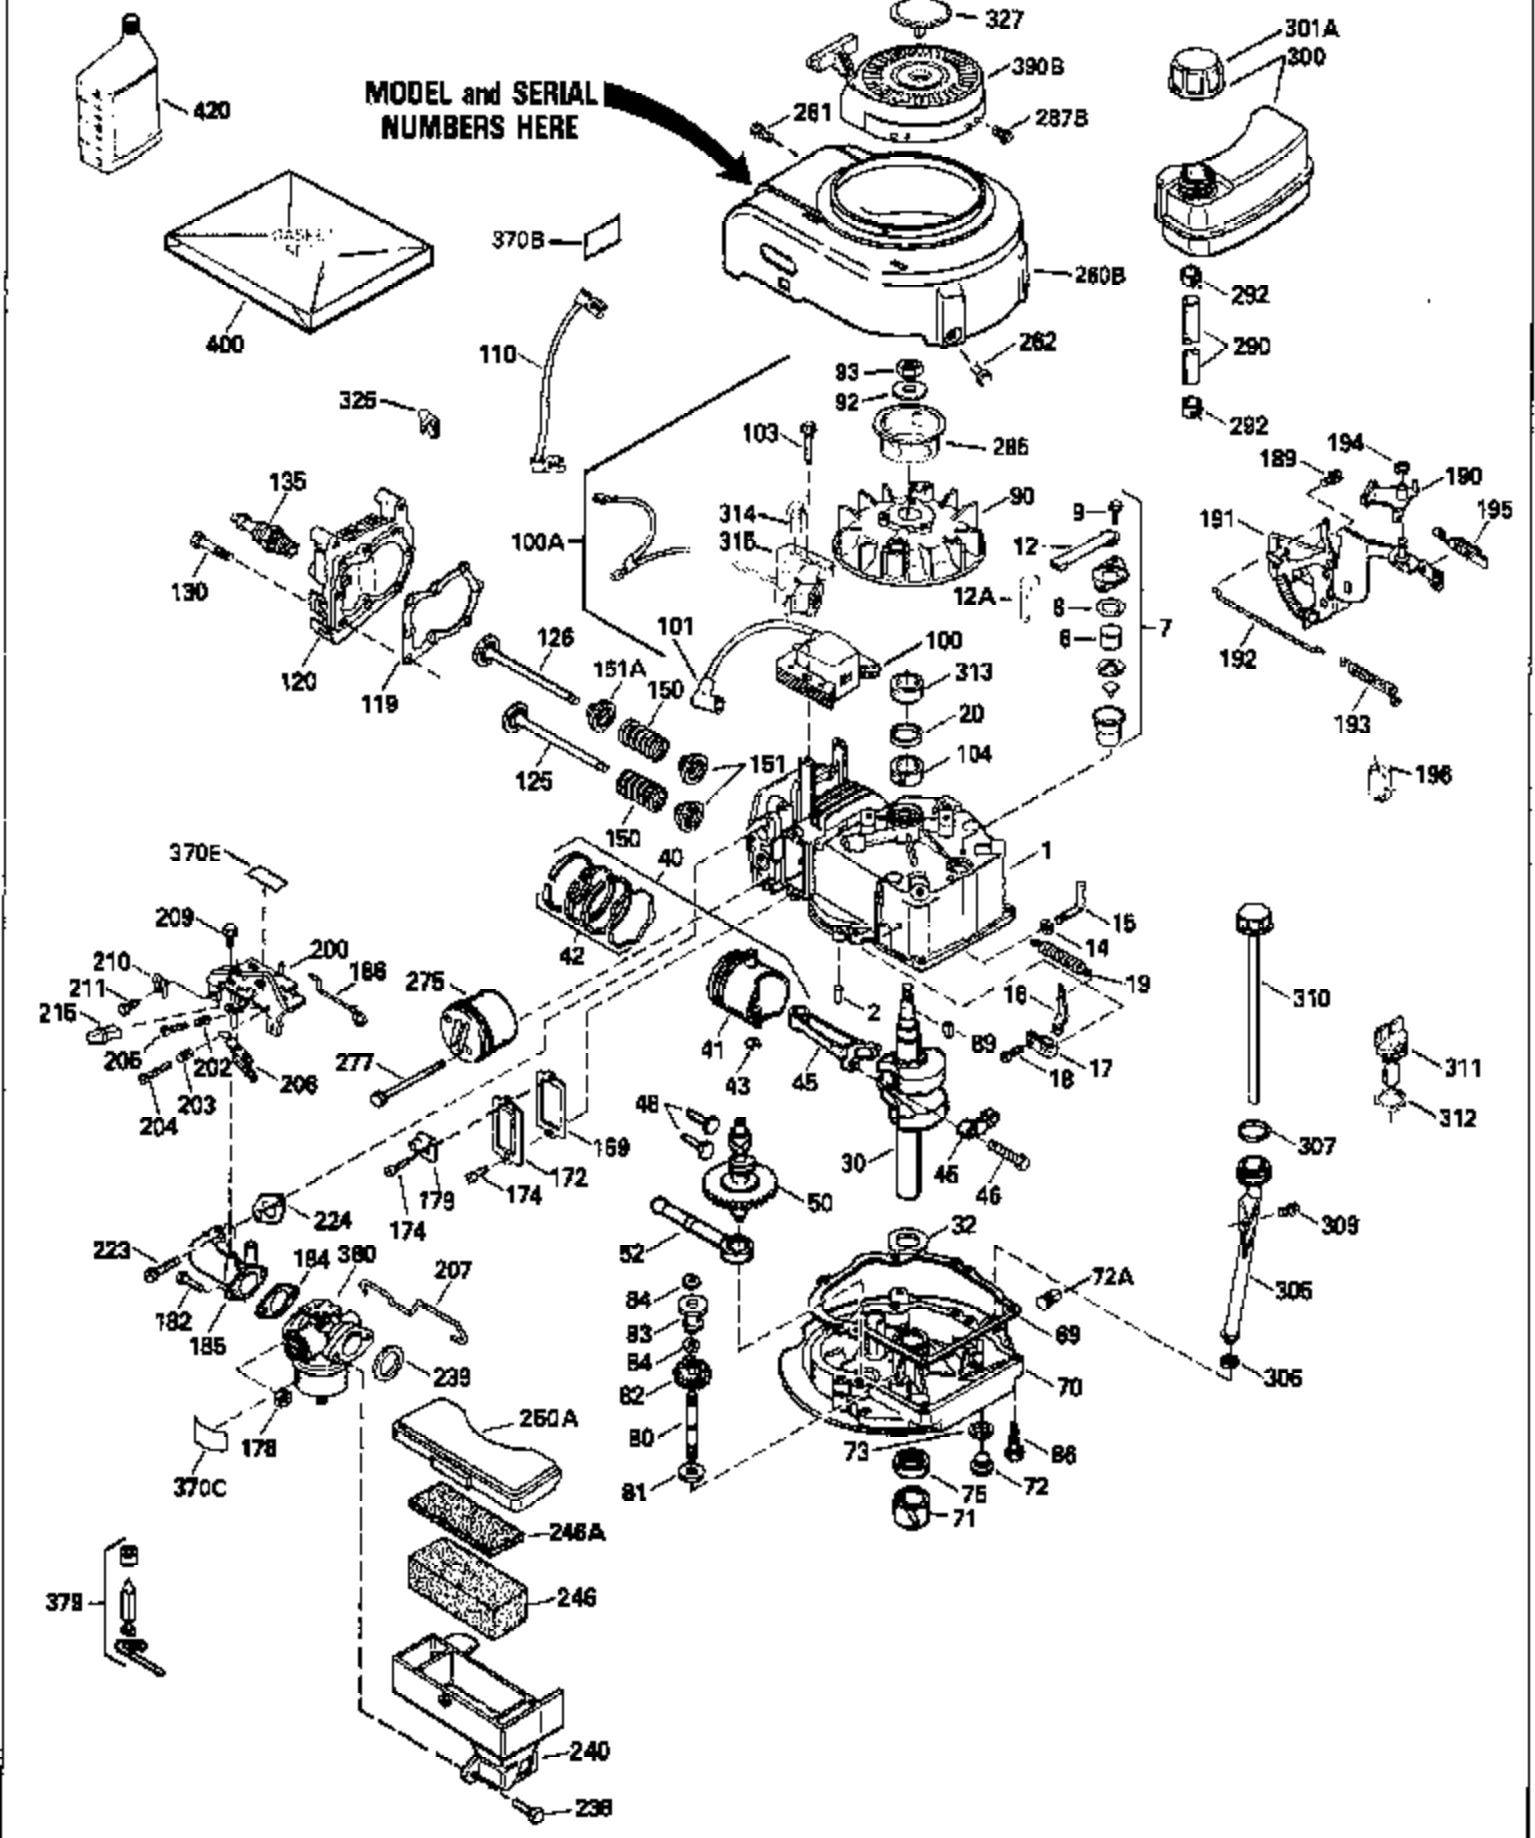

ILLUSTRATION SHOWS TYPICAL PARTS ONLY. ORDER BY PART NUMBER. PARTS NOT LISTED ARE SUPPLIED BY OEM.

MODEL and SERIAL
NUMBERS HERE