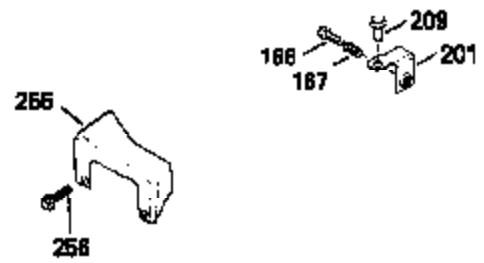

Ref #	Part Number	Qty	Description
12B	34695	1	Breather Tube Elbow
19	31361	1	Extension Spring
53	31745	1	Tang Washer
54	31747	1	Washer
55	33774	1	P.T.O. Shaft
56	33401	1	R.H. Worm Gear
57	31749	1	Retainer Ring
58	31744	1	Oil Seal
59	31787	1	Washer
69	35261	1	* Mounting Flange Gasket
87	650492	1	Screw, 1/4-20 x 2-1/4"
182	6201	2	Screw, 1/4-28 x 7/8"
185	31384A	1	Intake Pipe (Incl. 224)
186	34337	1	Governor Link
209	30200	2	Screw, 10-24 x 9/16"
223	650451	2	Screw, 1/4-20 x 1"
238	650932	2	Screw, 10-32 x 49/64"
241	35797	1	Air Cleaner Collar
245	35066	1	Air Cleaner Filter
250	35065	1	Air Cleaner Cover