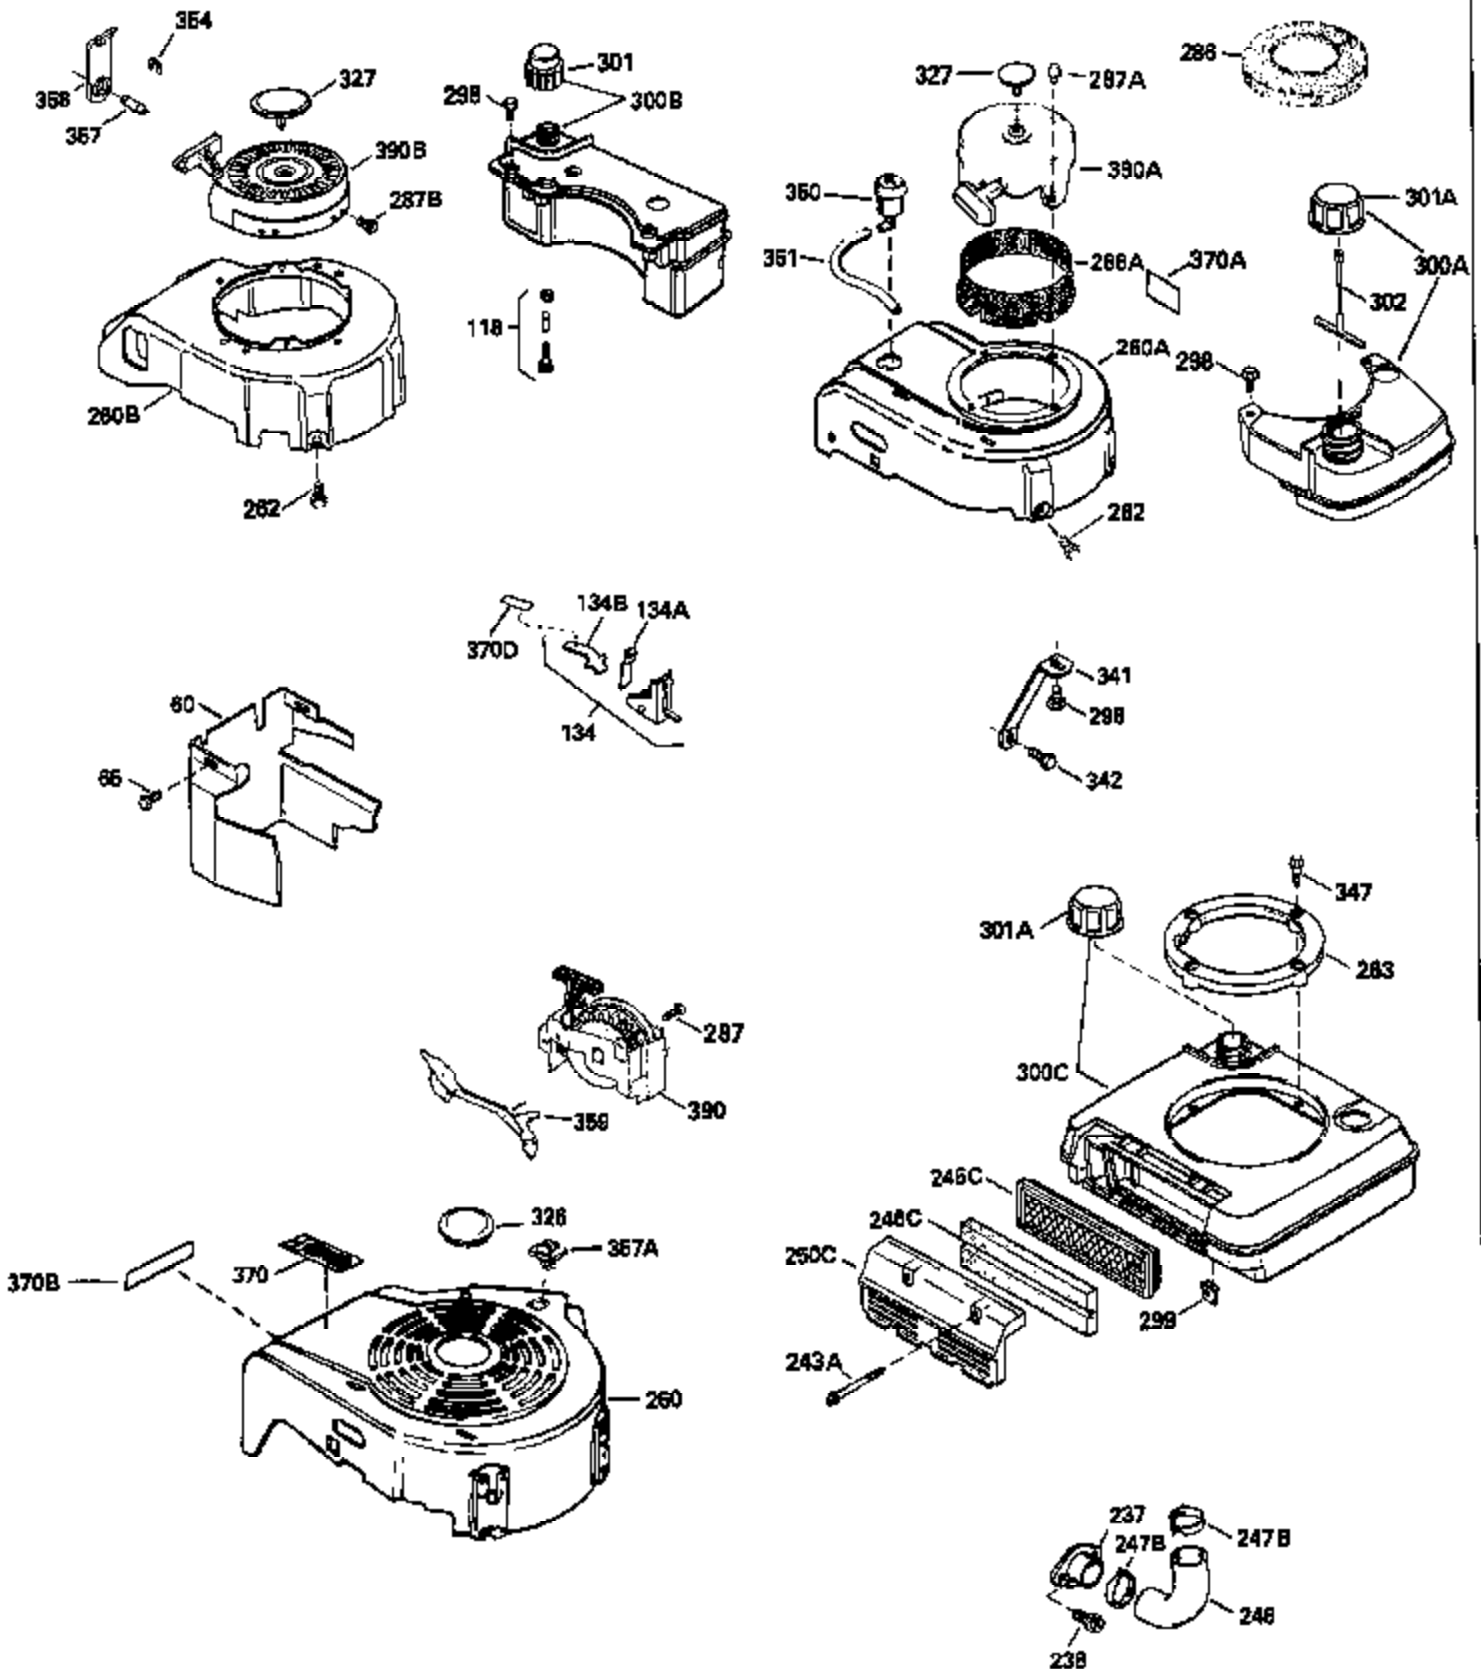

ILLUSTRATION SHOWS TYPICAL PARTS ONLY. ORDER BY PART NUMBER. PARTS NOT LISTED ARE SUPPLIED BY OEM.

Ref #	Part Number	Qty	Description
12B	34695	1	Breather Tube Elbow
238	650932	2	Screw, 10-32 x 49/64"
260	36420A	1	Blower Housing
262	650831	2	Screw, 1/4-20 x 1/2"
287	650926	2	Screw, 8-32 x 21/64"
298	28763	3	Screw, 10-32 x 35/64"
301	35355	1	Fuel Cap
327	35392	1	Starter Plug
370A	36261	1	Lubrication Decal
370B	35169	1	Control Decal
390	590732	1	Rewind Starter (NOTE: This engine could have been built with 590688 starter. Refer to the design of the air intake louvers for part identification. Individual starter parts do not interchange.)