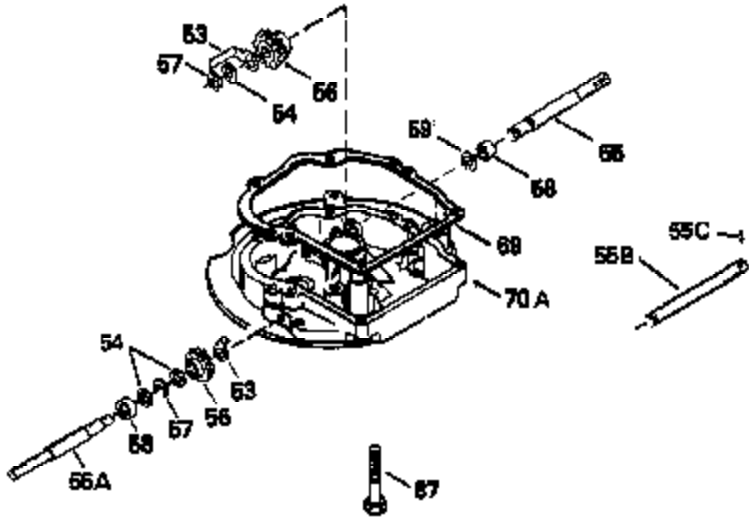

Ref #	Part Number	Qty	Description
12B	34695	1	Breather Tube Elbow
19	31361	1	Extension Spring
53	31745	1	Tang Washer
54	31747	1	Washer
55	33774	1	P.T.O. Shaft
56	33401	1	R.H. Worm Gear
57	31749	1	Retainer Ring
58	31744	1	Oil Seal
59	31787	1	Washer
69	35261	1	* Mounting Flange Gasket
87	650492	1	Screw, 1/4-20 x 2-1/4"
182	6201	2	Screw, 1/4-28 x 7/8"
185	31384A	1	Intake Pipe (Incl. 224)
186	34337	1	Governor Link
209	30200	2	Screw, 10-24 x 9/16"
223	650451	2	Screw, 1/4-20 x 1"
238	650932	2	Screw, 10-32 x 49/64"
241	35797	1	Air Cleaner Collar
245	35066	1	Air Cleaner Filter
250	35065	1	Air Cleaner Cover