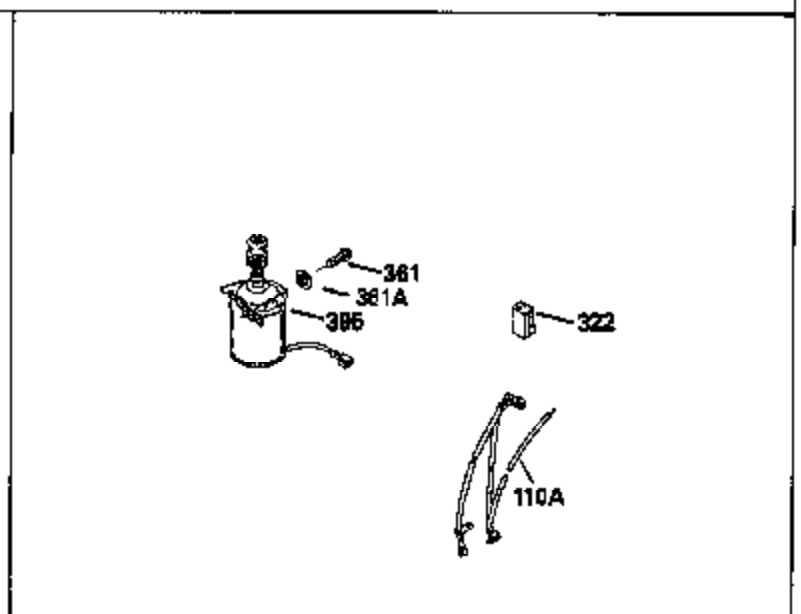

Ref #	Part Number	Qty	Description
12B	34695	1	Breather Tube Elbow
277	650988	2	Screw, 1/4-20 x 2-5/16"