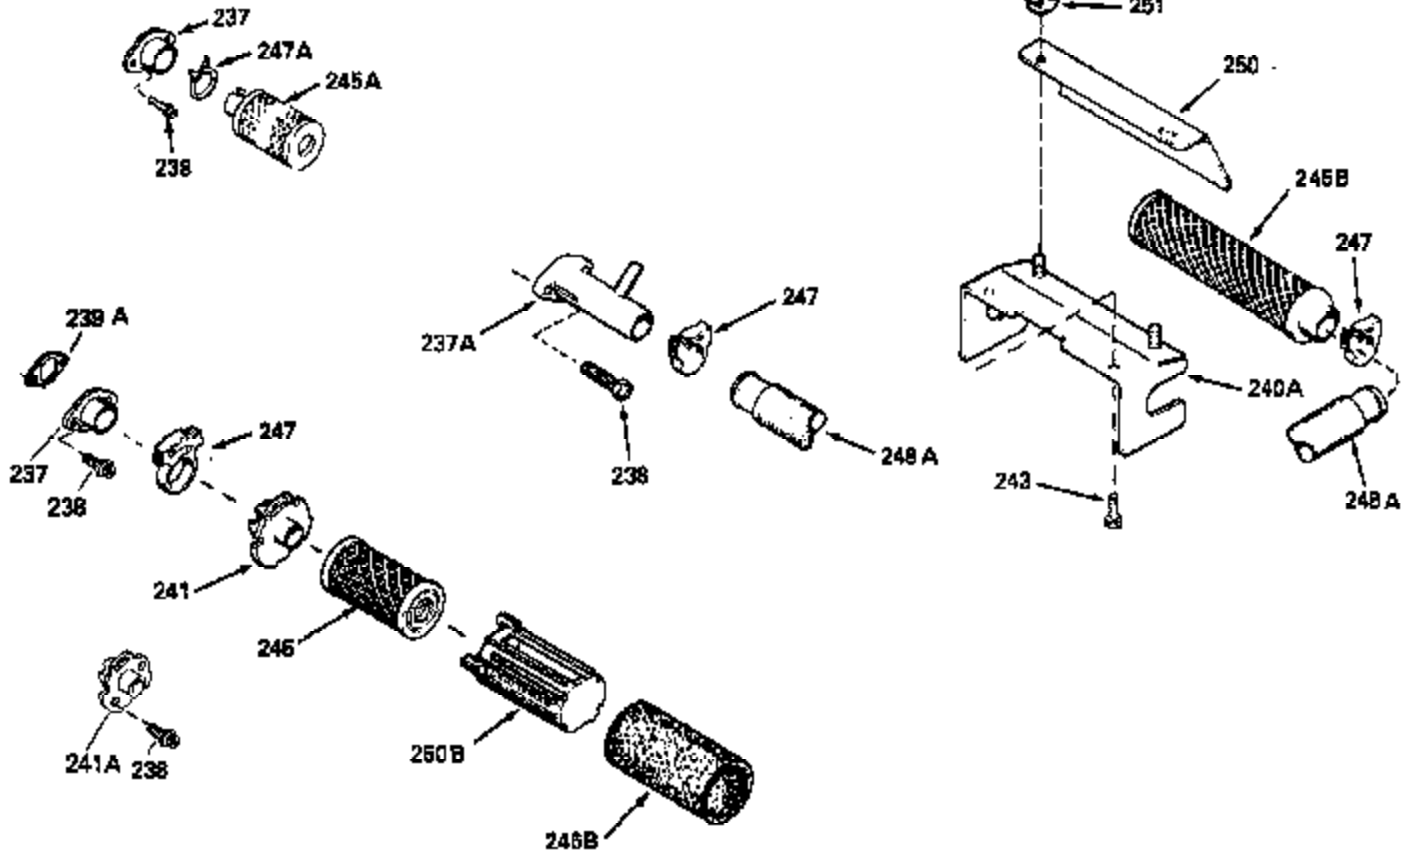

Ref #	Part Number	Qty	Description
12B	34695	1	Breather Tube Elbow
19	31361	1	Extension Spring
53	31745	1	Tang Washer
54	31747	1	Washer
55	33774	1	P.T.O. Shaft
56	33401	1	R.H. Worm Gear
57	31749	1	Retainer Ring
58	31744	1	Oil Seal
59	31787	1	Washer
69	35261	1	* Mounting Flange Gasket
87	650492	1	Screw, 1/4-20 x 2-1/4"
182	6201	2	Screw, 1/4-28 x 7/8"
185	31384A	1	Intake Pipe (Incl. 224)
186	34337	1	Governor Link
209	30200	2	Screw, 10-24 x 9/16"
223	650451	2	Screw, 1/4-20 x 1"
238	650932	2	Screw, 10-32 x 49/64"
241	35797	1	Air Cleaner Collar
245	35066	1	Air Cleaner Filter
250	35065	1	Air Cleaner Cover