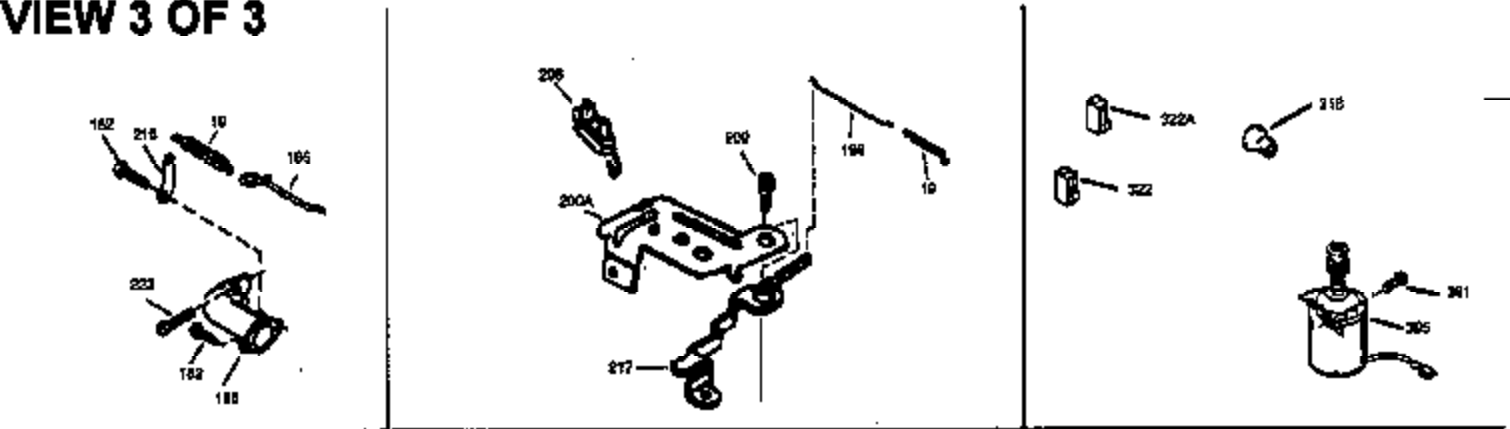

ILLUSTRATION SHOWS TYPICAL PARTS ONLY. ORDER BY PART NUMBER. PARTS NOT LISTED ARE SUPPLIED BY OEM.

VIEW 3 OF 3

Ref #	Part Number	Qty	Description
19	31361	1	Extension Spring
53	31745	1	Washer
54	31787	1	Washer
55	31748	1	P.T.O. Shaft
56	31746	1	L.H. Worm Gear
57	31749	1	Retaining Ring
58	31744	1	Oil Seal
59	31747	1	Washer
69	35261	1	* Mounting Flange Gasket
87	650492	1	Screw, 1/4-20 x 2-1/4"
182	6201	2	Screw, 1/4-28 x 7/8"
185	31384A	1	Intake Pipe (Incl. 224)
186	34337	1	Governor Link
206	610973	1	Terminal
209	30200	2	Screw, 10-24 x 9/16"
223	650451	2	Screw, 1/4-20 x 1"
238	650932	2	Screw, 10-32 x 49/64"
239	34338	1	* Air Cleaner Gasket
241	35797	1	Air Cleaner Collar
245	35066	1	Air Cleaner Filter
250	35065	1	Air Cleaner Cover