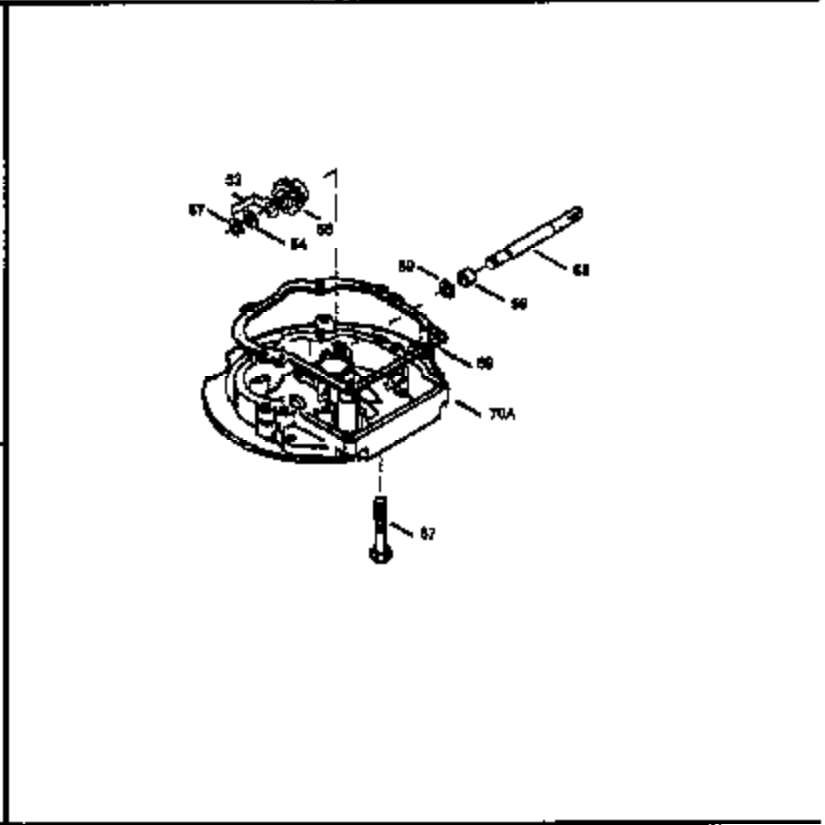

ILLUSTRATION SHOWS TYPICAL PARTS ONLY. ORDER BY PART NUMBER. PARTS NOT LISTED ARE SUPPLIED BY OEM.

VIEW 3 OF 3

Ref #	Part Number	Qty	Description
19	31361	1	Extension Spring
53	31745	1	Washer
54	31787	1	Washer
55	31748	1	P.T.O. Shaft
56	31746	1	L.H. Worm Gear
57	31749	1	Retaining Ring
58	31744	1	Oil Seal
59	31747	1	Washer
69	35261	1	* Mounting Flange Gasket
87	650492	1	Screw, 1/4-20 x 2-1/4"
182	6201	2	Screw, 1/4-28 x 7/8"
185	31384A	1	Intake Pipe (Incl. 224)
186	34337	1	Governor Link
206	610973	1	Terminal
209	30200	2	Screw, 10-24 x 9/16"
223	650451	2	Screw, 1/4-20 x 1"
238	650932	2	Screw, 10-32 x 49/64"
239	34338	1	* Air Cleaner Gasket
241	35797	1	Air Cleaner Collar
245	35066	1	Air Cleaner Filter
250	35065	1	Air Cleaner Cover