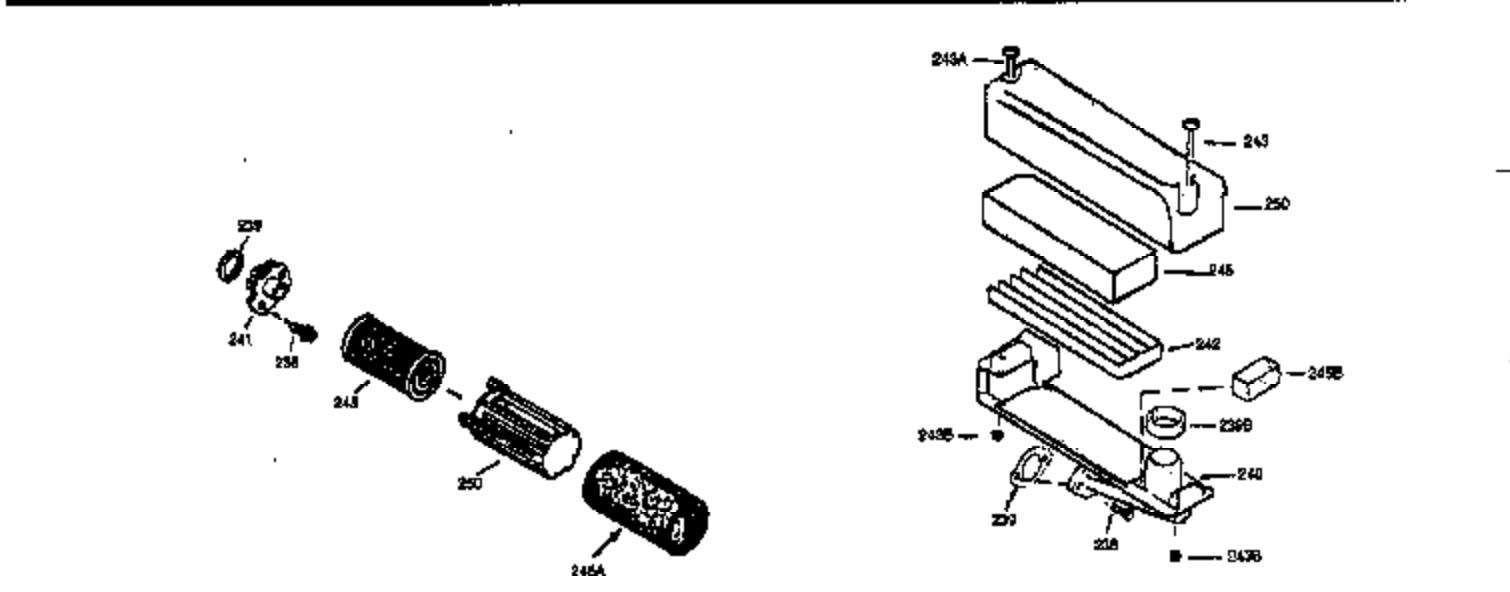

ILLUSTRATION SHOWS TYPICAL PARTS ONLY. ORDER BY PART NUMBER. PARTS NOT LISTED ARE SUPPLIED BY OEM.

VIEW 3 OF 3

Ref #	Part Number	Qty	Description
19	31361	1	Extension Spring
53	31745	1	Washer
54	31787	1	Washer
55	31748	1	P.T.O. Shaft
56	31746	1	L.H. Worm Gear
57	31749	1	Retaining Ring
58	31744	1	Oil Seal
59	31747	1	Washer
69	35261	1	* Mounting Flange Gasket
87	650492	1	Screw, 1/4-20 x 2-1/4"
182	6201	2	Screw, 1/4-28 x 7/8"
185	31384A	1	Intake Pipe (Incl. 224)
186	34337	1	Governor Link
206	610973	1	Terminal
209	30200	2	Screw, 10-24 x 9/16"
223	650451	2	Screw, 1/4-20 x 1"
238	650932	2	Screw, 10-32 x 49/64"
239	34338	1	* Air Cleaner Gasket
241	35797	1	Air Cleaner Collar
245	35066	1	Air Cleaner Filter
250	35065	1	Air Cleaner Cover