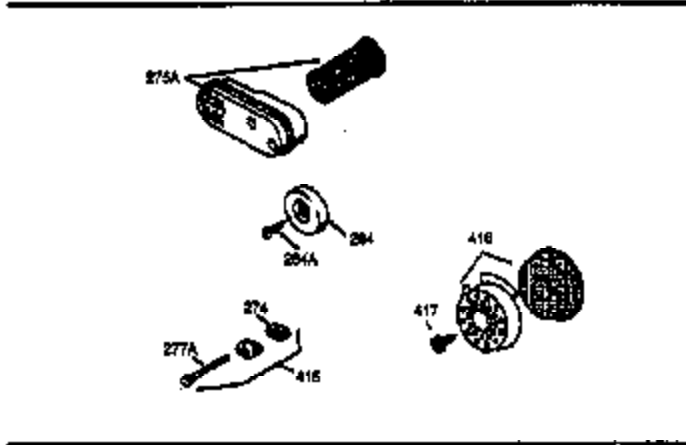

ILLUSTRATION SHOWS TYPICAL PARTS ONLY. ORDER BY PART NUMBER. PARTS NOT LISTED ARE SUPPLIED BY OEM.

VIEW 3 OF 3

Ref #	Part Number	Qty	Description
19	31361	1	Extension Spring
53	31745	1	Washer
54	31787	1	Washer
55	31748	1	P.T.O. Shaft
56	31746	1	L.H. Worm Gear
57	31749	1	Retaining Ring
58	31744	1	Oil Seal
59	31747	1	Washer
69	35261	1	* Mounting Flange Gasket
87	650492	1	Screw, 1/4-20 x 2-1/4"
182	6201	2	Screw, 1/4-28 x 7/8"
185	31384A	1	Intake Pipe (Incl. 224)
186	34337	1	Governor Link
206	610973	1	Terminal
209	30200	2	Screw, 10-24 x 9/16"
223	650451	2	Screw, 1/4-20 x 1"
238	650932	2	Screw, 10-32 x 49/64"
239	34338	1	* Air Cleaner Gasket
241	35797	1	Air Cleaner Collar
245	35066	1	Air Cleaner Filter
250	35065	1	Air Cleaner Cover