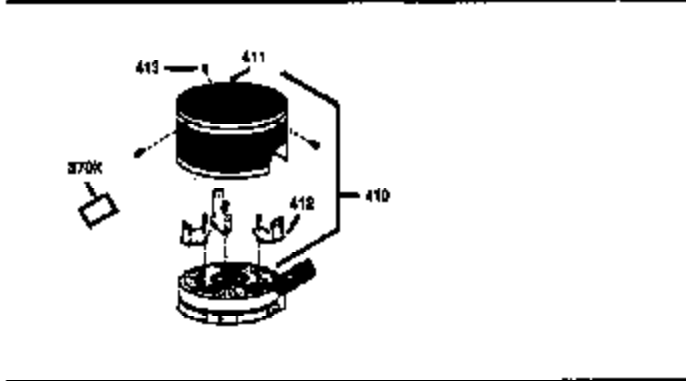

ILLUSTRATION SHOWS TYPICAL PARTS ONLY. ORDER BY PART NUMBER. PARTS NOT LISTED ARE SUPPLIED BY OEM.

VIEW 3 OF 3

Ref #	Part Number	Qty	Description
19	31361	1	Extension Spring
53	31745	1	Washer
54	31787	1	Washer
55	31748	1	P.T.O. Shaft
56	31746	1	L.H. Worm Gear
57	31749	1	Retaining Ring
58	31744	1	Oil Seal
59	31747	1	Washer
69	35261	1	* Mounting Flange Gasket
87	650492	1	Screw, 1/4-20 x 2-1/4"
182	6201	2	Screw, 1/4-28 x 7/8"
185	31384A	1	Intake Pipe (Incl. 224)
186	34337	1	Governor Link
206	610973	1	Terminal
209	30200	2	Screw, 10-24 x 9/16"
223	650451	2	Screw, 1/4-20 x 1"
238	650932	2	Screw, 10-32 x 49/64"
239	34338	1	* Air Cleaner Gasket
241	35797	1	Air Cleaner Collar
245	35066	1	Air Cleaner Filter
250	35065	1	Air Cleaner Cover