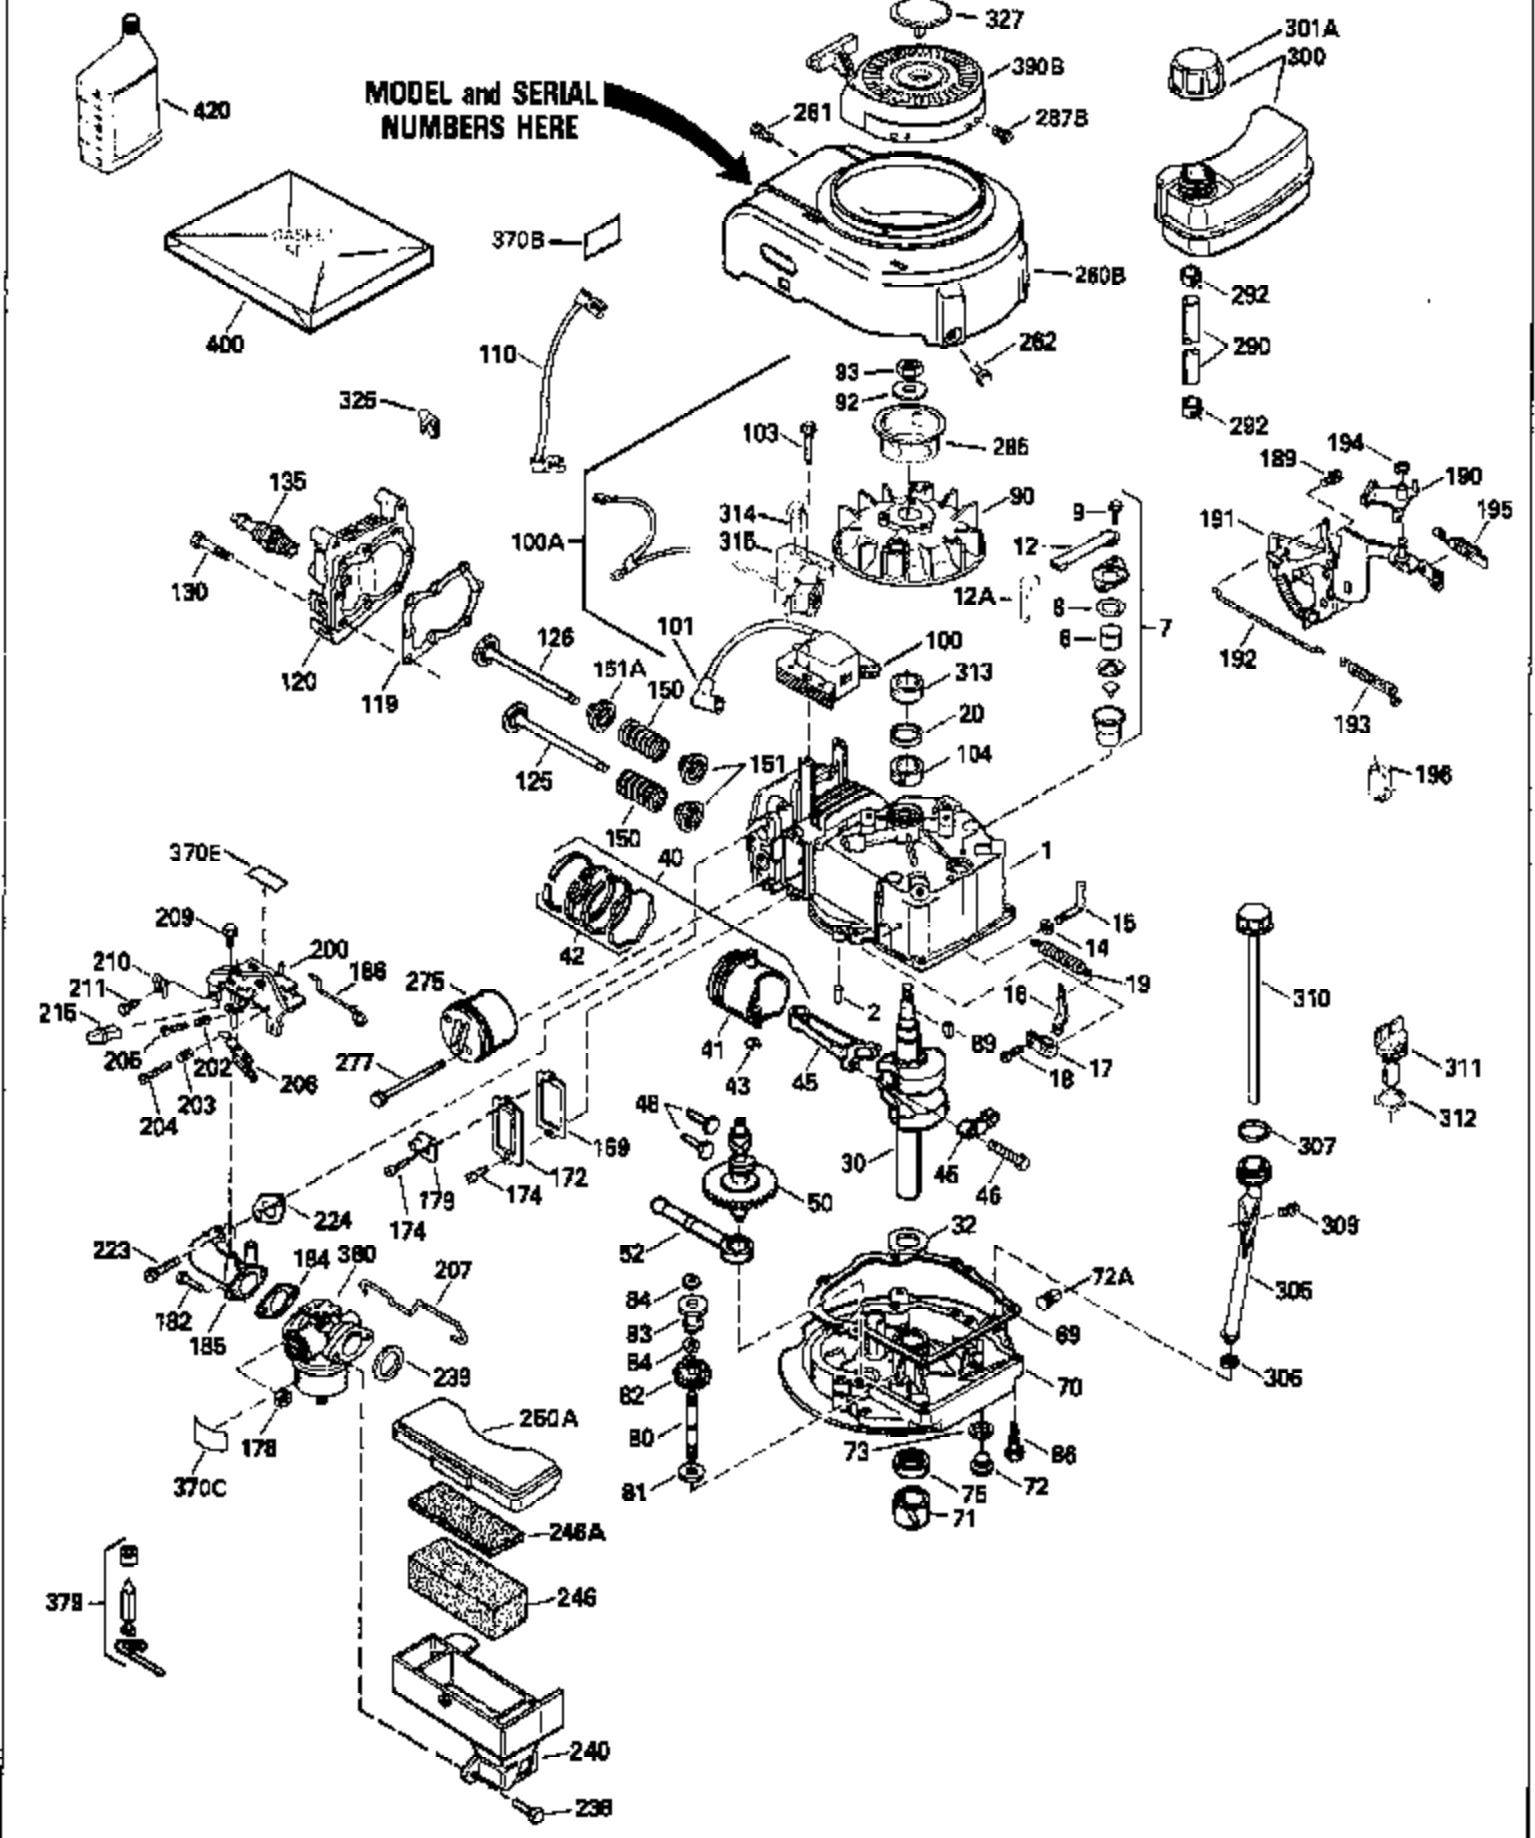

ILLUSTRATION SHOWS TYPICAL PARTS ONLY. ORDER BY PART NUMBER. PARTS NOT LISTED ARE SUPPLIED BY OEM.

MODEL and SERIAL
NUMBERS HERE

Ref #	Part Number	Qty	Description
1	36479	1	Cylinder (Incl. 2 & 20)
2	26727	2	Dowel Pin
6	33734	1	Breather Element
7	34214A	1	Breather Ass'y. (Incl. 6,8,9,12,12B)
8	33735	1	* Breather Gasket
9	30200	2	Screw, 10-24 x 9/16"
12	33886	1	Breather Tube
12B	34695	1	Breather Tube Elbow
14	28277	1	Washer
15	31513	1	Governor Rod (Incl. 14)
16	31383A	1	Governor Lever
17	31335	1	Governor Lever Clamp
18	650548	1	Screw, 8-32 x 5/16"
19	31361	1	Extension Spring
20	32600	1	Oil Seal
30	34451	1	Crankshaft
40	35544A	1	Piston, Pin & Ring Set (Std.)
40	35545A	1	Piston, Pin & Ring Set (.010" OS)
40	35546	1	Piston, Pin & Ring Set (.020" OS)
41	35541	1	Piston & Pin Ass'y. (Std.) (Incl. 43)
41	35542	1	Piston & Pin Ass'y. (.010" OS) (Incl. 43)
41	35543	1	Piston & Pin Ass'y. (.020" OS) (Incl. 43)
42	35547A	1	Ring Set (Std.)
42	35548A	1	Ring Set (.010" OS)
42	35549	1	Ring Set (.020" OS)
43	20381	2	Piston Pin Retaining Ring
45	30963B	1	Connecting Rod Ass'y (Incl. 46)
46	32610A	2	Connecting Rod Bolt
48	27241	2	Valve Lifter
50	35990	1	Camshaft (BCR)
52	29914	1	Oil Pump Ass'y.
69	35261	1	* Mounting Flange Gasket
70	33521E	1	Mounting Flange (Incl.58,72 thru 83)
72	36083	1	Oil Drain Plug
75	26208	1	Oil Seal
80	30574A	1	Governor Shaft
81	30590A	1	Washer
82	30591	1	Governor Gear Ass'y. (Incl. 81)
83	30588A	1	Governor Spool
86	650488	5	Screw, 1/4-20 x 1-1/4"
89	611004	1	Flywheel Key
90	611112	1	Flywheel
92	650815	1	Belleville Washer
93	650816	1	Flywheel Nut
100	34443A	1	Solid State Ignition
101	610118	1	Spark Plug Cover
103	650814	2	Screw, Torx T-15, 10-24 x 1"
110	36230	1	Ground Wire
119	36440	1	* Cylinder Head Gasket
120	36476	1	Cylinder Head
125	36471	1	Exhaust Valve (Std.) (Incl. 151)
125	36472	1	Exhaust Valve (1/32" OS) (Incl. 151)
126	29314B	1	Intake Valve (Std.) (Incl. 151)
126	29315C	1	Intake Valve (1/32" OS) (Incl. 151)
130	6021A	8	Screw, 5/16-18 x 1-1/2"
135	35395	1	Resistor Spark Plug (RJ19LM)
150	35991	2	Valve Spring
151	31673	2	Valve Spring Cap