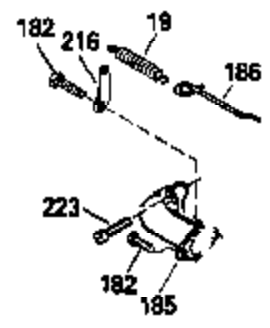

Ref #	Part Number	Qty	Description
12B	34695	1	Breather Tube Elbow
19	31361	1	Extension Spring
53	31745	1	Tang Washer
54	31747	1	Washer
55	31748	1	P.T.O. Shaft
56	31746	1	L.H. Worm Gear
57	31749	1	Retaining Ring
58	31744	1	Oil Seal
59	31787	1	Washer
69	35261	1	* Mounting Flange Gasket
87	650492	1	Screw, 1/4-20 x 2-1/4"
182	6201	2	Screw, 1/4-28 x 7/8"
185	31384A	1	Intake Pipe (Incl. 224)
186	34337	1	Governor Link
209	30200	2	Screw, 10-24 x 9/16"
223	650451	2	Screw, 1/4-20 x 1"
238	650932	2	Screw, 10-32 x 49/64"
241	35797	1	Air Cleaner Collar
245	35066	1	Air Cleaner Filter
250	35065	1	Air Cleaner Cover