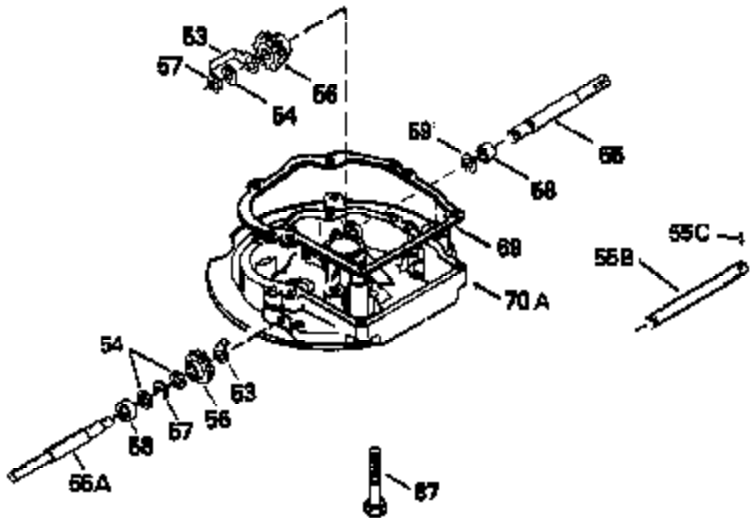

ILLUSTRATION SHOWS TYPICAL PARTS ONLY. ORDER BY PART NUMBER. PARTS NOT LISTED ARE SUPPLIED BY OEM.

Ref #	Part Number	Qty	Description
12B	34695	1	Breather Tube Elbow
238	650932	2	Screw, 10-32 x 49/64"
260	36420A	1	Blower Housing
262	650831	2	Screw, 1/4-20 x 1/2"
287	650926	2	Screw, 8-32 x 21/64"
298	28763	3	Screw, 10-32 x 19/32"
301	35355	1	Fuel Cap
327	35392	1	Starter Plug
370B	35169	1	Instruction Decal
370	36260	1	Primer Decal
370A	36261	1	Lubrication Decal
390	590688	1	Rewind Starter

---

Ref #	Part Number	Qty	Description
12B	34695	1	Breather Tube Elbow
277	650988	2	Screw, 1/4-20 x 2-5/16"

---

Ref #	Part Number	Qty	Description
12B	34695	1	Breather Tube Elbow
19	31361	1	Extension Spring
53	31745	1	Tang Washer
54	31747	1	Washer
55	31748	1	P.T.O. Shaft
56	31746	1	L.H. Worm Gear
57	31749	1	Retaining Ring
58	31744	1	Oil Seal
59	31787	1	Washer
69	35261	1	* Mounting Flange Gasket
87	650492	1	Screw, 1/4-20 x 2-1/4"
182	6201	2	Screw, 1/4-28 x 7/8"
185	31384A	1	Intake Pipe (Incl. 224)
186	34337	1	Governor Link
209	30200	2	Screw, 10-24 x 9/16"
223	650451	2	Screw, 1/4-20 x 1"
238	650932	2	Screw, 10-32 x 49/64"
241	35797	1	Air Cleaner Collar
245	35066	1	Air Cleaner Filter
250	35065	1	Air Cleaner Cover