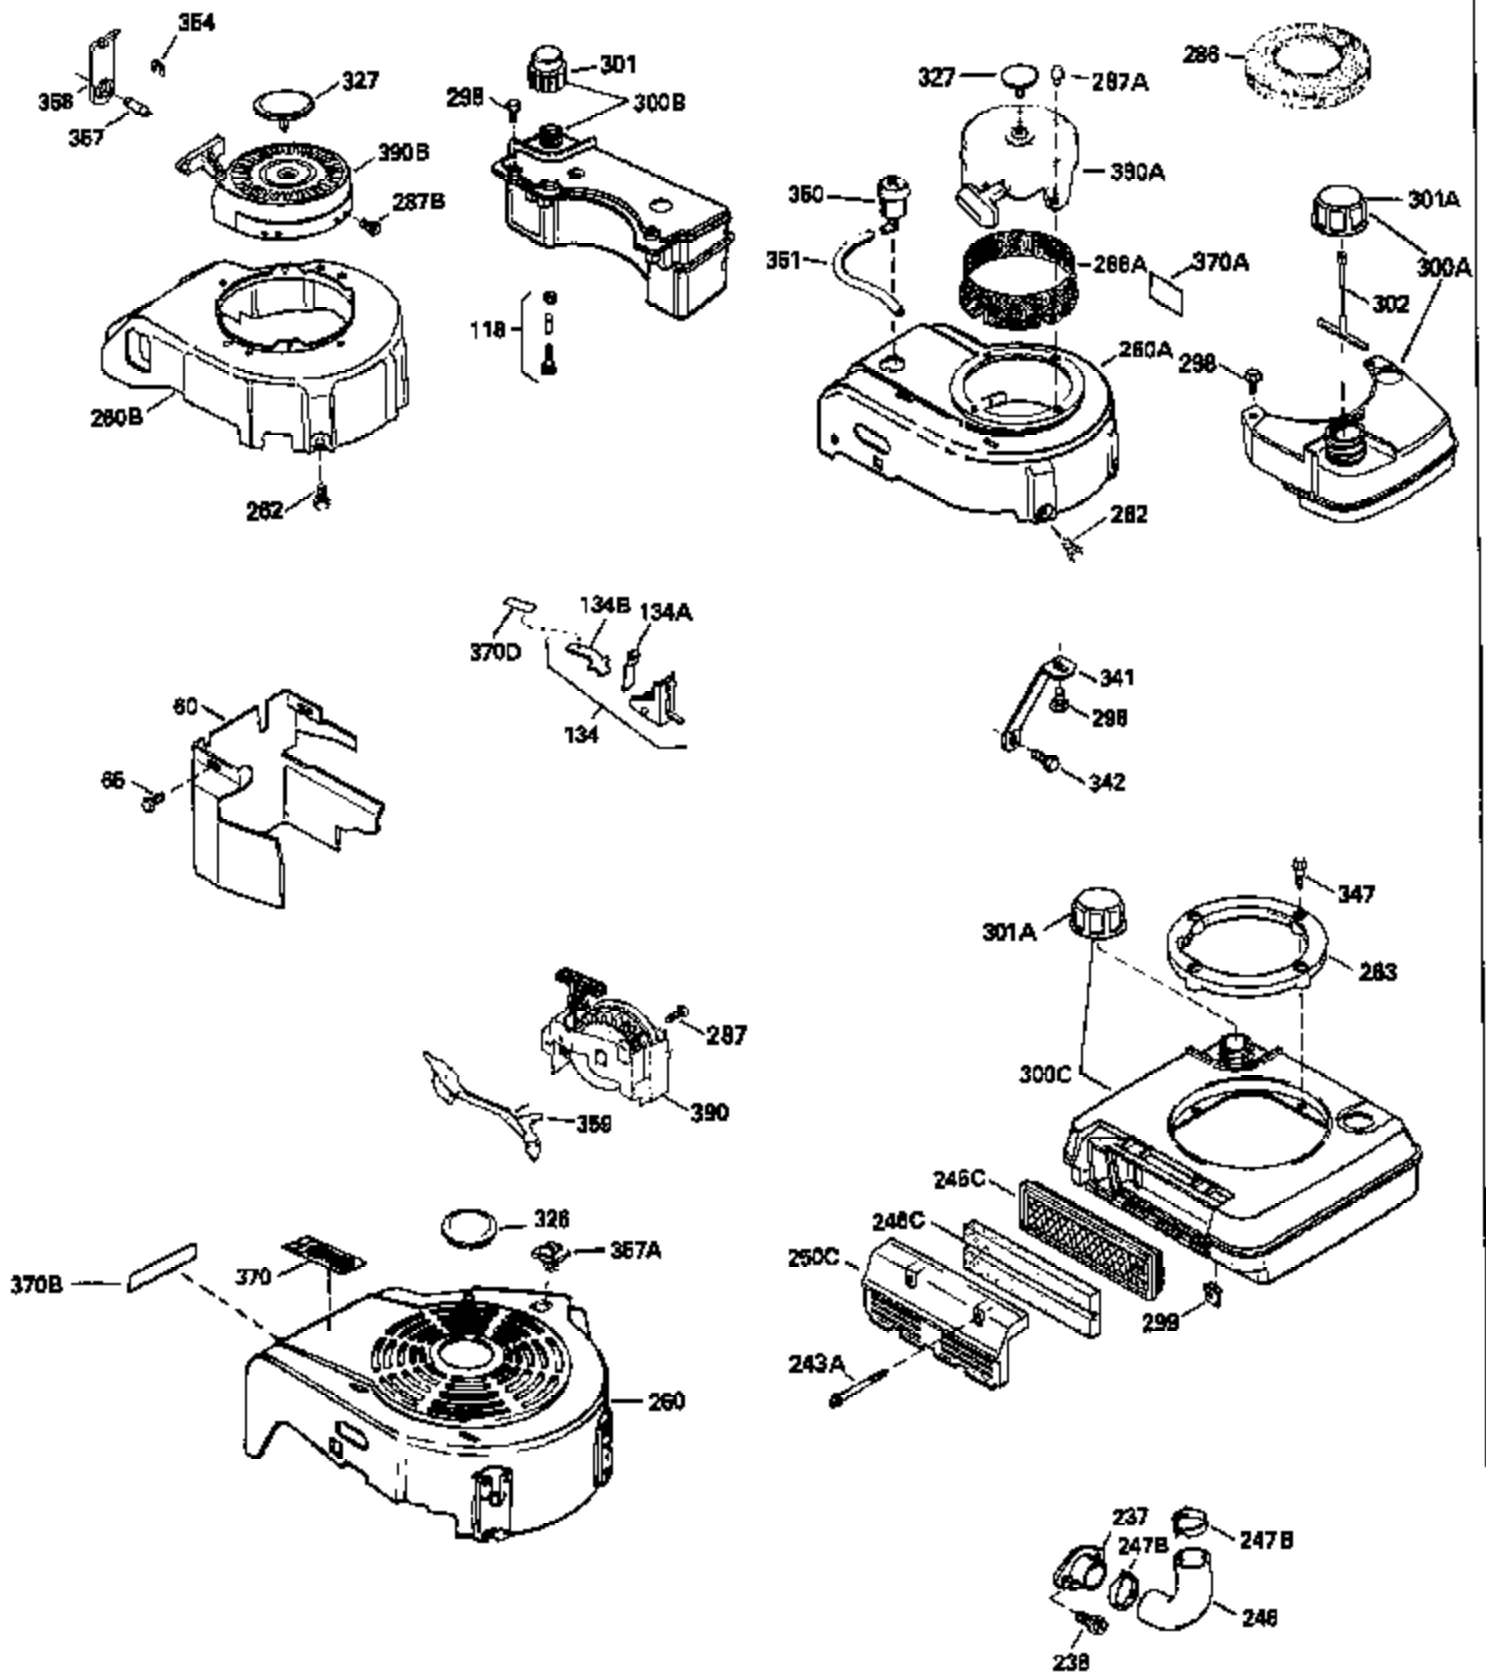

ILLUSTRATION SHOWS TYPICAL PARTS ONLY. ORDER BY PART NUMBER. PARTS NOT LISTED ARE SUPPLIED BY OEM.

Ref #	Part Number	Qty	Description
12B	34695	1	Breather Tube Elbow
238	650932	2	Screw, 10-32 x 49/64"
260	36420A	1	Blower Housing
262	650831	2	Screw, 1/4-20 x 1/2"
287	650926	2	Screw, 8-32 x 21/64"
298	28763	3	Screw, 10-32 x 19/32"
301	35355	1	Fuel Cap
327	35392	1	Starter Plug
370B	35169	1	Instruction Decal
370	36260	1	Primer Decal
370A	36261	1	Lubrication Decal
390	590688	1	Rewind Starter