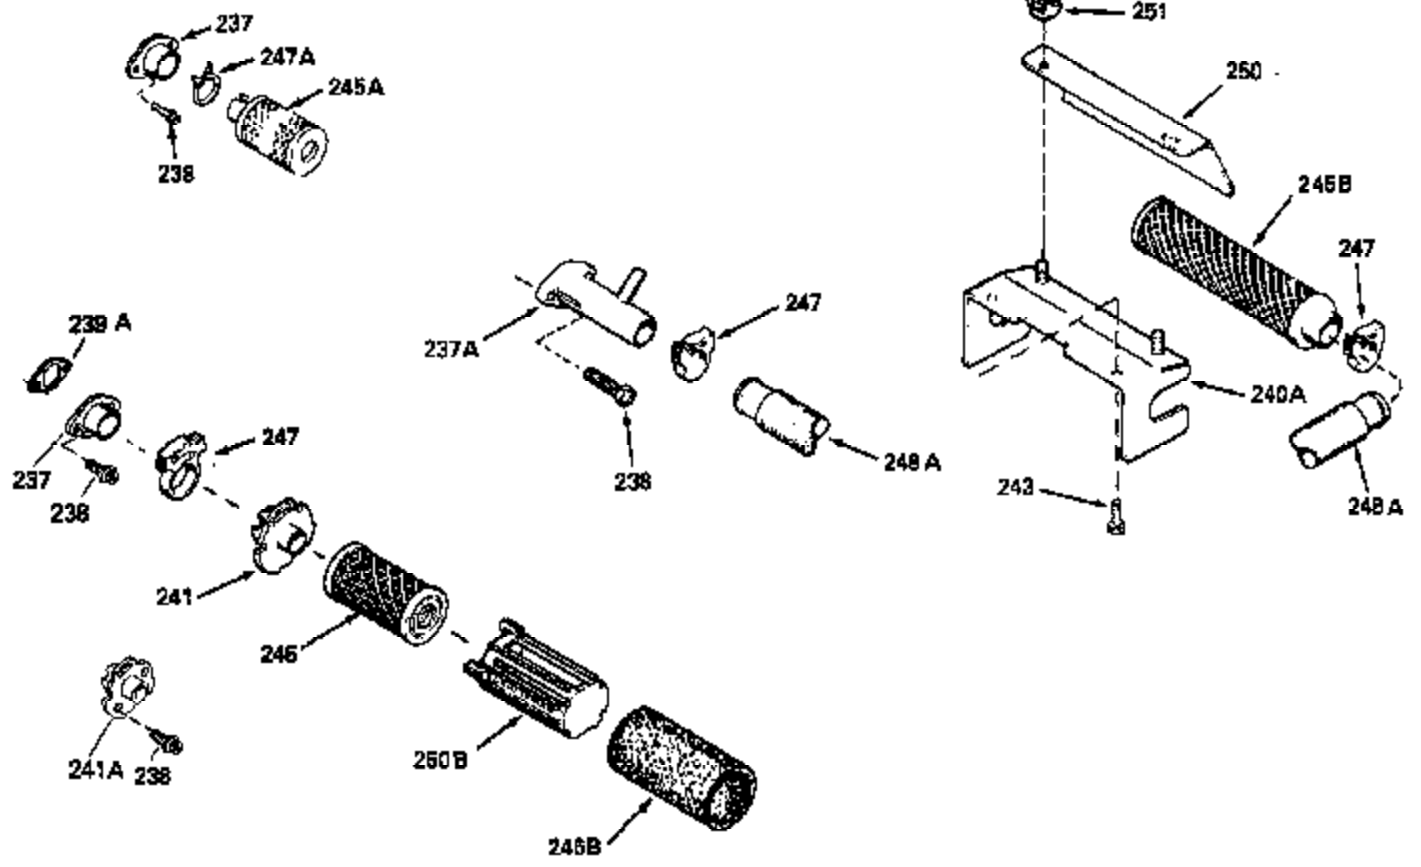

Ref #	Part Number	Qty	Description
12B	34695	1	Breather Tube Elbow
19	31361	1	Extension Spring
53	31745	1	Tang Washer
54	31747	1	Washer
55	31748	1	P.T.O. Shaft
56	31746	1	L.H. Worm Gear
57	31749	1	Retaining Ring
58	31744	1	Oil Seal
59	31787	1	Washer
69	35261	1	* Mounting Flange Gasket
87	650492	1	Screw, 1/4-20 x 2-1/4"
182	6201	2	Screw, 1/4-28 x 7/8"
185	31384A	1	Intake Pipe (Incl. 224)
186	34337	1	Governor Link
209	30200	2	Screw, 10-24 x 9/16"
223	650451	2	Screw, 1/4-20 x 1"
238	650932	2	Screw, 10-32 x 49/64"
241	35797	1	Air Cleaner Collar
245	35066	1	Air Cleaner Filter
250	35065	1	Air Cleaner Cover