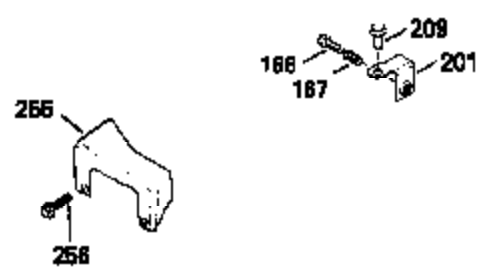

Ref #	Part Number	Qty	Description
12B	34695	1	Breather Tube Elbow
19	31361	1	Extension Spring
53	31745	1	Tang Washer
54	31747	1	Washer
55	31748	1	P.T.O. Shaft
56	31746	1	L.H. Worm Gear
57	31749	1	Retaining Ring
58	31744	1	Oil Seal
59	31787	1	Washer
69	35261	1	* Mounting Flange Gasket
87	650492	1	Screw, 1/4-20 x 2-1/4"
182	6201	2	Screw, 1/4-28 x 7/8"
185	31384A	1	Intake Pipe (Incl. 224)
186	34337	1	Governor Link
209	30200	2	Screw, 10-24 x 9/16"
223	650451	2	Screw, 1/4-20 x 1"
238	650932	2	Screw, 10-32 x 49/64"
241	35797	1	Air Cleaner Collar
245	35066	1	Air Cleaner Filter
250	35065	1	Air Cleaner Cover