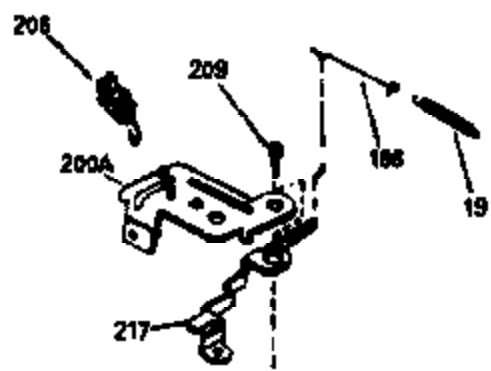

Ref #	Part Number	Qty	Description
166	36600	1	Engine Shroud
238	650932	2	Screw, 10-32 x 49/64"
239	34338	1	* Air Cleaner Gasket
245	35066	1	Air Cleaner Filter
250	35986	1	Air Cleaner Cover
347	650898A	3	Screw, 10-32 x 27/32"
370D	36534	1	Caution Decal

VIEW 3 OF 3