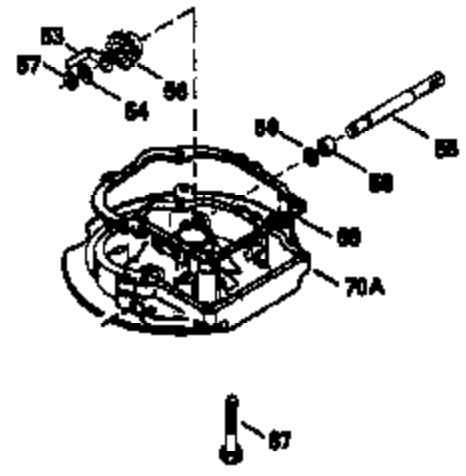

Ref #	Part Number	Qty	Description
166	36600	1	Engine Shroud
238	650932	2	Screw, 10-32 x 49/64"
239	34338	1	* Air Cleaner Gasket
245	35066	1	Air Cleaner Filter
250	35986	1	Air Cleaner Cover
347	650898A	3	Screw, 10-32 x 27/32"
370D	36534	1	Caution Decal

VIEW 3 OF 3