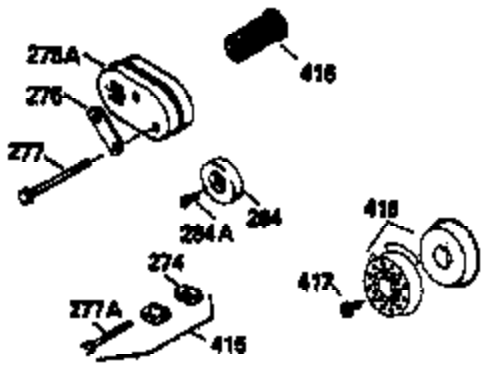

Ref #	Part Number	Qty	Description
166	36600	1	Engine Shroud
238	650932	2	Screw, 10-32 x 49/64"
239	34338	1	* Air Cleaner Gasket
245	35066	1	Air Cleaner Filter
250	35986	1	Air Cleaner Cover
347	650898A	3	Screw, 10-32 x 27/32"
370D	36534	1	Caution Decal

VIEW 3 OF 3