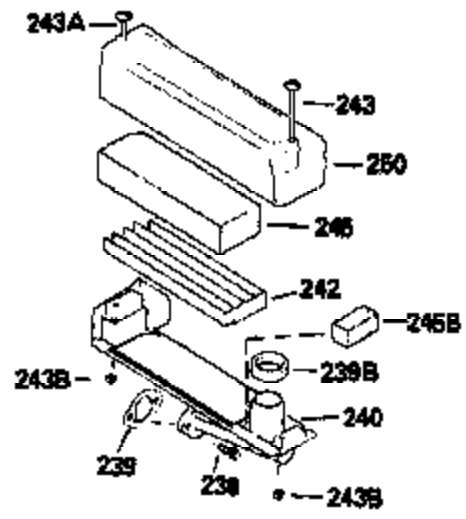

Ref #	Part Number	Qty	Description
166	36600	1	Engine Shroud
238	650932	2	Screw, 10-32 x 49/64"
239	34338	1	* Air Cleaner Gasket
245	35066	1	Air Cleaner Filter
250	35986	1	Air Cleaner Cover
347	650898A	3	Screw, 10-32 x 27/32"
370D	36534	1	Caution Decal

VIEW 3 OF 3