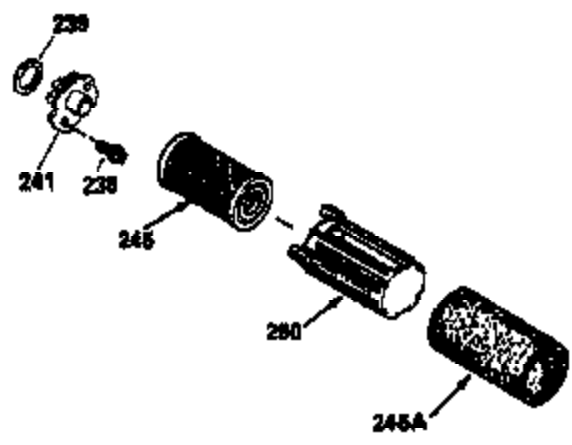

Ref #	Part Number	Qty	Description
166	36600	1	Engine Shroud
238	650932	2	Screw, 10-32 x 49/64"
239	34338	1	* Air Cleaner Gasket
245	35066	1	Air Cleaner Filter
250	35986	1	Air Cleaner Cover
347	650898A	3	Screw, 10-32 x 27/32"
370D	36534	1	Caution Decal

VIEW 3 OF 3