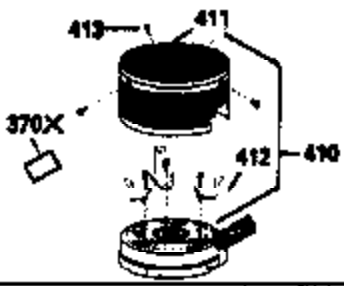

Ref #	Part Number	Qty	Description
166	36600	1	Engine Shroud
238	650932	2	Screw, 10-32 x 49/64"
239	34338	1	* Air Cleaner Gasket
245	35066	1	Air Cleaner Filter
250	35986	1	Air Cleaner Cover
347	650898A	3	Screw, 10-32 x 27/32"
370D	36534	1	Caution Decal

VIEW 3 OF 3