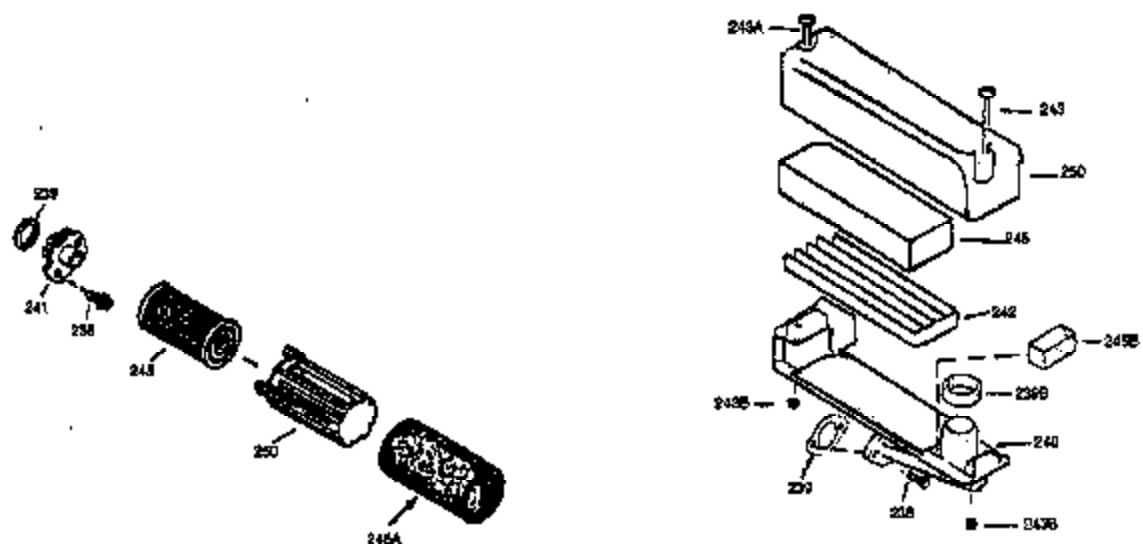

ILLUSTRATION SHOWS TYPICAL PARTS ONLY. ORDER BY PART NUMBER. PARTS NOT LISTED ARE SUPPLIED BY OEM.

VIEW 3 OF 3

Ref #	Part Number	Qty	Description
19	36281	1	Extension Spring
69	35261	1	* Mounting Flange Gasket
182	6201	2	Screw, 1/4-28 x 7/8"
185	36544	1	Intake Pipe
186	34337	1	Governor Link
209	30200	2	Screw, 10-24 x 9/16"
223	650451	2	Screw, 1/4-20 x 1"
238	650932	2	Screw, 10-32 x 49/64"
239	34338	1	* Air Cleaner Gasket
241	35797	1	Air Cleaner Collar
245	35066	1	Air Cleaner Filter
250	35986	1	Air Cleaner Cover
416	36085	1	Spark Arrestor Kit (Incl. 417)(Optional)
417	650760	1	Screw, 8-32 x 3/8" (Optional)