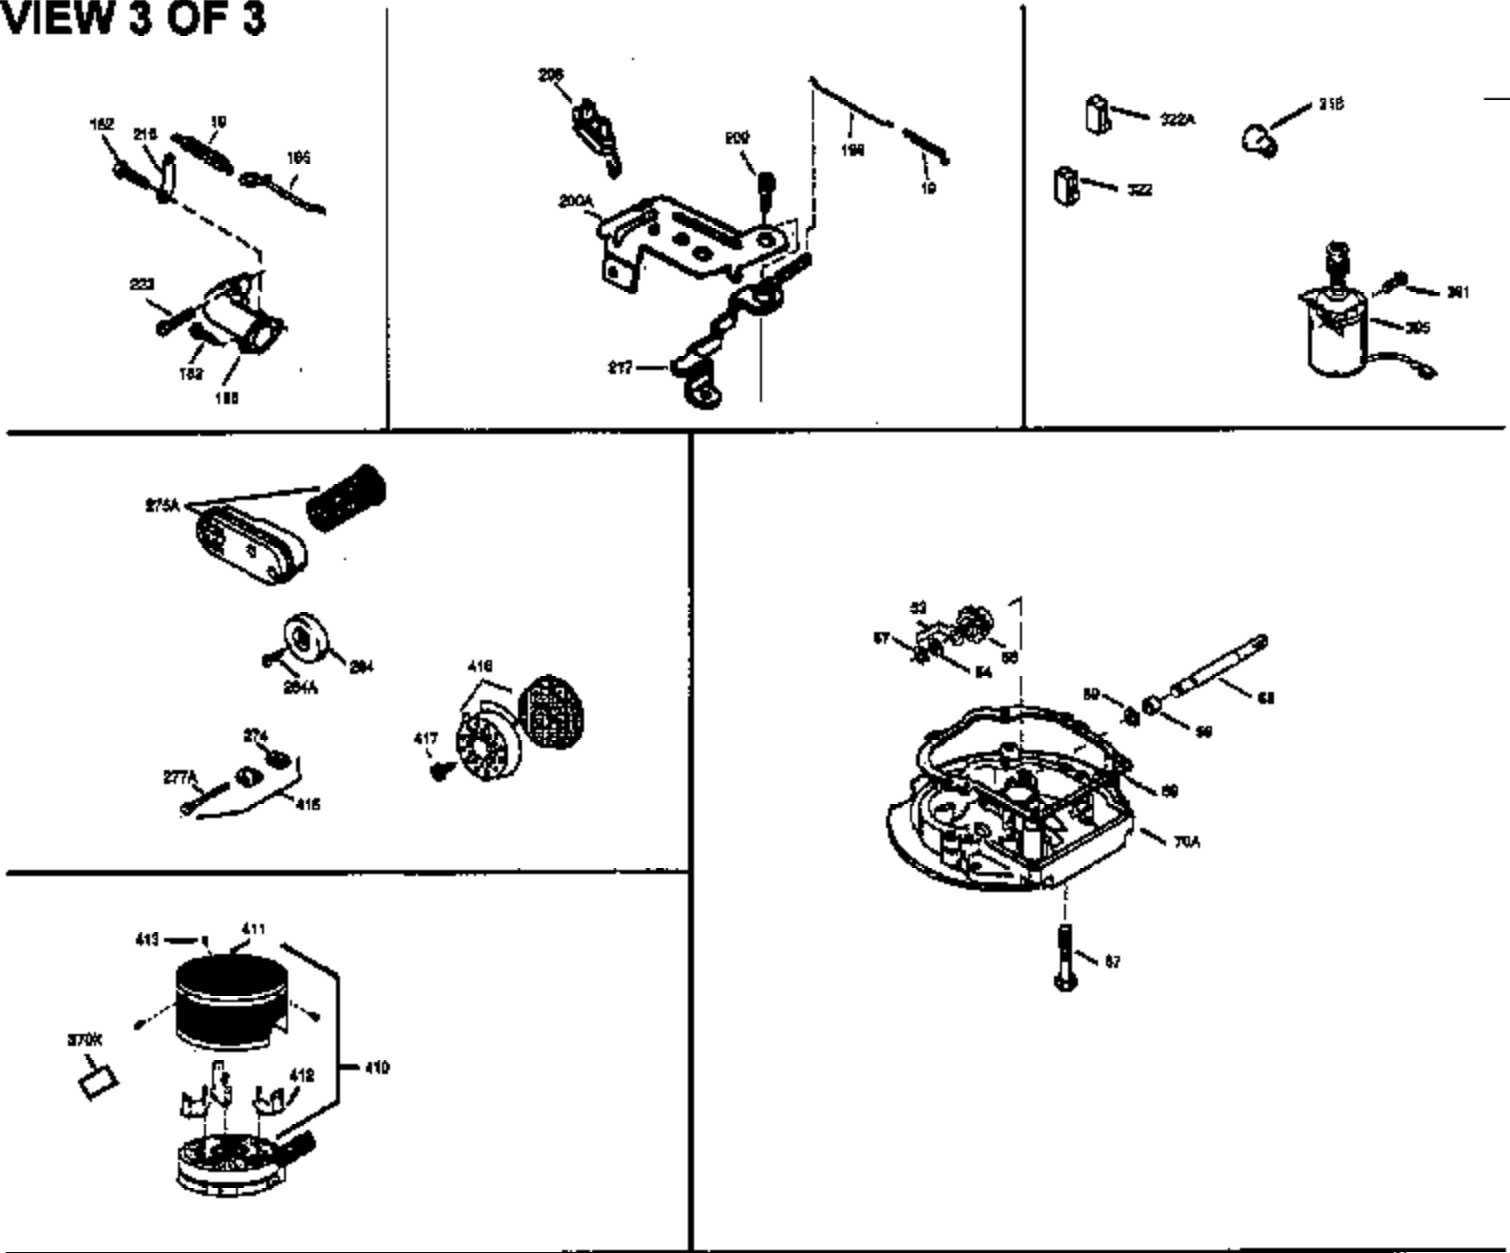

ILLUSTRATION SHOWS TYPICAL PARTS ONLY. ORDER BY PART NUMBER. PARTS NOT LISTED ARE SUPPLIED BY OEM.

VIEW 3 OF 3

Ref #	Part Number	Qty	Description
19	36281	1	Extension Spring
69	35261	1	* Mounting Flange Gasket
182	6201	2	Screw, 1/4-28 x 7/8"
185	36544	1	Intake Pipe
186	34337	1	Governor Link
209	30200	2	Screw, 10-24 x 9/16"
223	650451	2	Screw, 1/4-20 x 1"
238	650932	2	Screw, 10-32 x 49/64"
239	34338	1	* Air Cleaner Gasket
241	35797	1	Air Cleaner Collar
245	35066	1	Air Cleaner Filter
250	35986	1	Air Cleaner Cover
416	36085	1	Spark Arrestor Kit (Incl. 417)(Optional)
417	650760	1	Screw, 8-32 x 3/8" (Optional)