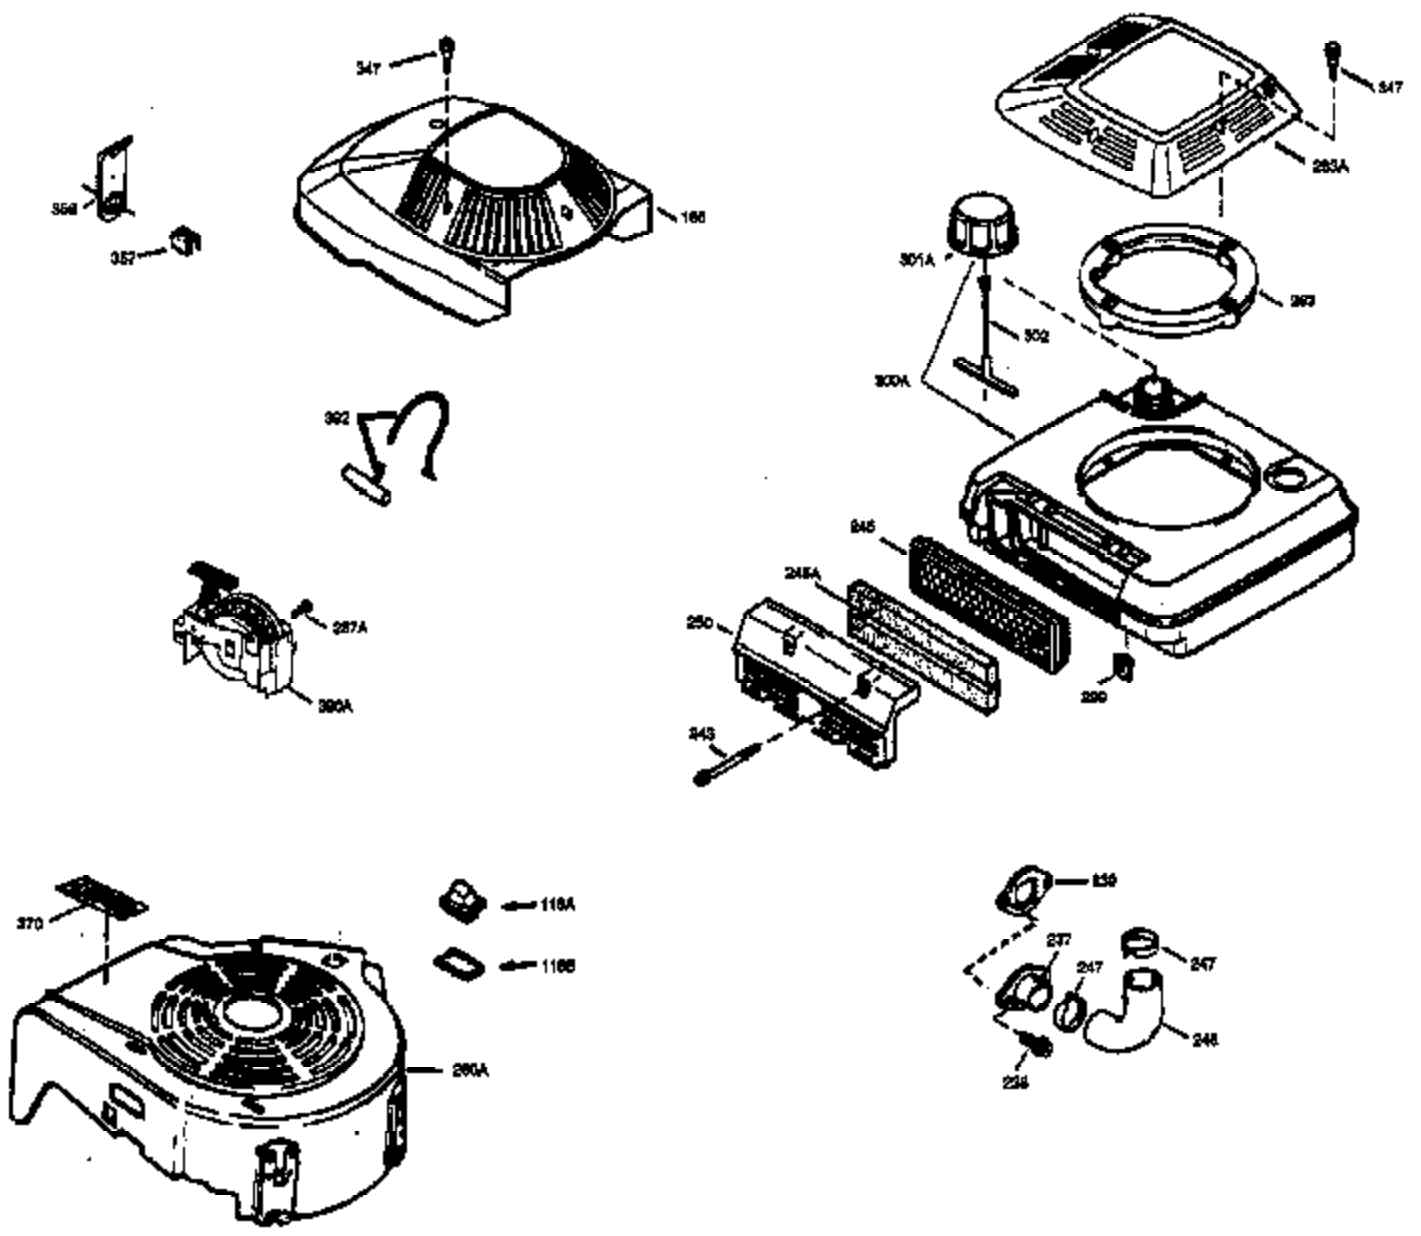

ILLUSTRATION SHOWS TYPICAL PARTS ONLY. ORDER BY PART NUMBER. PARTS NOT LISTED ARE SUPPLIED BY OEM.
VIEW 2 OF 3

Ref #	Part Number	Qty	Description
166	36600	1	Engine Shroud
238	650932	2	Screw, 10-32 x 49/64"
239	34338	1	* Air Cleaner Gasket
245	35066	1	Air Cleaner Filter
250	35986	1	Air Cleaner Cover
347	650898A	3	Screw, 10-32 x 27/32"