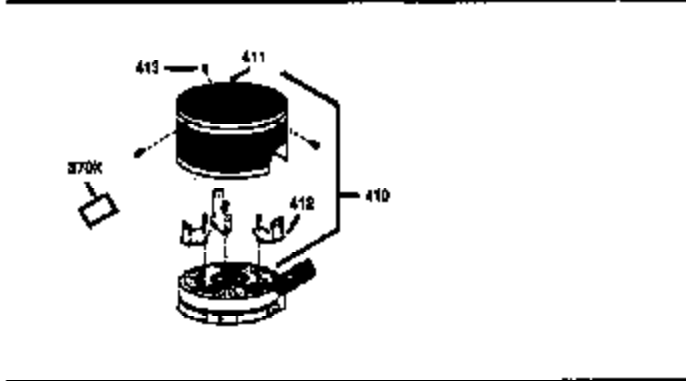

ILLUSTRATION SHOWS TYPICAL PARTS ONLY. ORDER BY PART NUMBER. PARTS NOT LISTED ARE SUPPLIED BY OEM.

VIEW 3 OF 3

Ref #	Part Number	Qty	Description
19	36281	1	Extension Spring
69	35261	1	* Mounting Flange Gasket
182	6201	2	Screw, 1/4-28 x 7/8"
185	36544	1	Intake Pipe
186	34337	1	Governor Link
209	30200	2	Screw, 10-24 x 9/16"
223	650451	2	Screw, 1/4-20 x 1"
238	650932	2	Screw, 10-32 x 49/64"
239	34338	1	* Air Cleaner Gasket
241	35797	1	Air Cleaner Collar
245	35066	1	Air Cleaner Filter
250	35986	1	Air Cleaner Cover
416	36085	1	Spark Arrestor Kit (Incl. 417)(Optional)
417	650760	1	Screw, 8-32 x 3/8" (Optional)