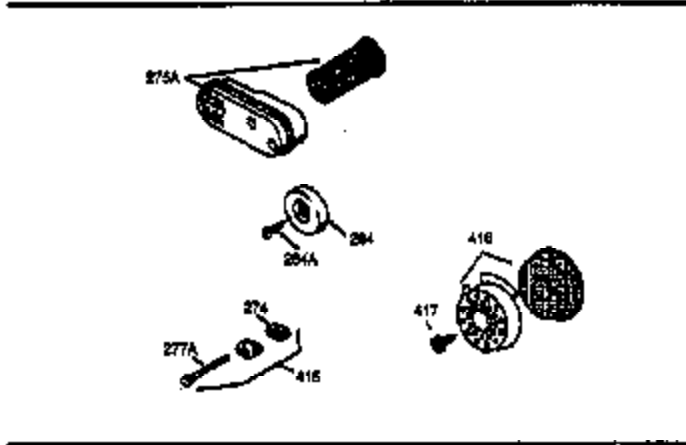

ILLUSTRATION SHOWS TYPICAL PARTS ONLY. ORDER BY PART NUMBER. PARTS NOT LISTED ARE SUPPLIED BY OEM.

VIEW 3 OF 3

Ref #	Part Number	Qty	Description
19	36281	1	Extension Spring
69	35261	1	* Mounting Flange Gasket
182	6201	2	Screw, 1/4-28 x 7/8"
185	36544	1	Intake Pipe
186	34337	1	Governor Link
209	30200	2	Screw, 10-24 x 9/16"
223	650451	2	Screw, 1/4-20 x 1"
238	650932	2	Screw, 10-32 x 49/64"
239	34338	1	* Air Cleaner Gasket
241	35797	1	Air Cleaner Collar
245	35066	1	Air Cleaner Filter
250	35986	1	Air Cleaner Cover
416	36085	1	Spark Arrestor Kit (Incl. 417)(Optional)
417	650760	1	Screw, 8-32 x 3/8" (Optional)