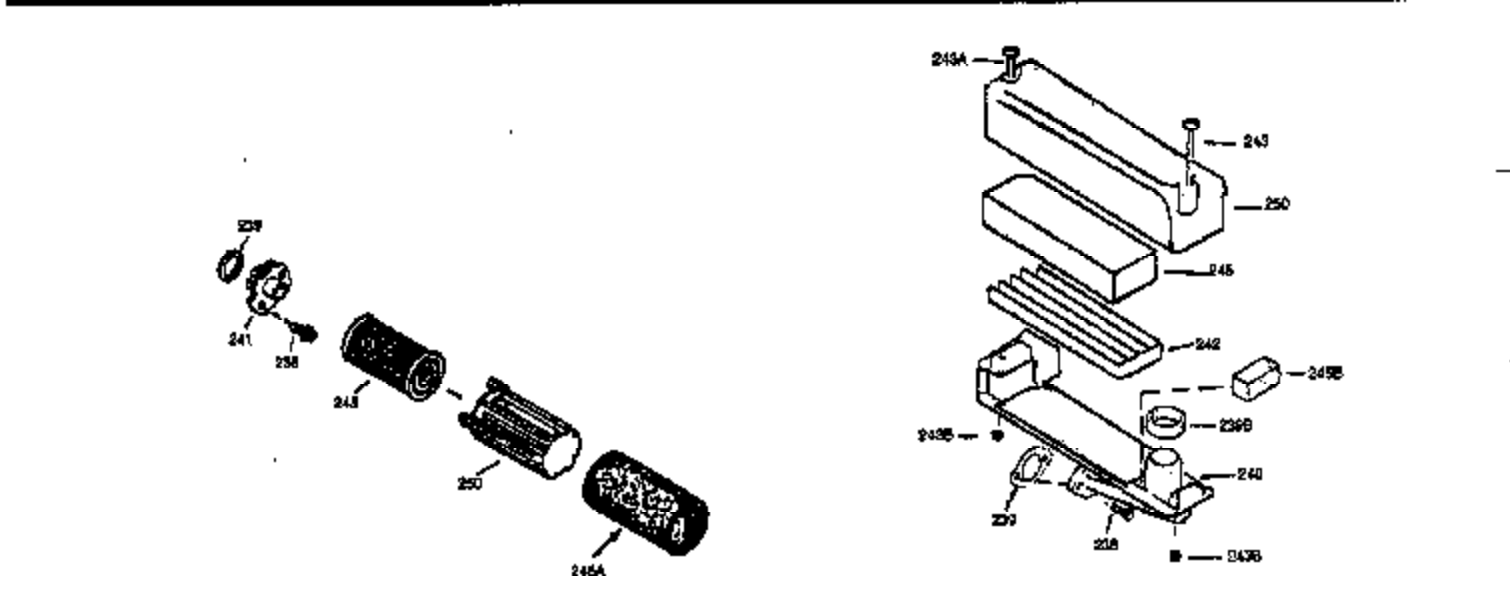

ILLUSTRATION SHOWS TYPICAL PARTS ONLY. ORDER BY PART NUMBER. PARTS NOT LISTED ARE SUPPLIED BY OEM.

VIEW 3 OF 3

Ref #	Part Number	Qty	Description
19	36281	1	Extension Spring
69	35261	1	* Mounting Flange Gasket
182	6201	2	Screw, 1/4-28 x 7/8"
185	36544	1	Intake Pipe
186	34337	1	Governor Link
209	30200	2	Screw, 10-24 x 9/16"
223	650451	2	Screw, 1/4-20 x 1"
238	650932	2	Screw, 10-32 x 49/64"
239	34338	1	* Air Cleaner Gasket
241	35797	1	Air Cleaner Collar
245	35066	1	Air Cleaner Filter
250	35986	1	Air Cleaner Cover
416	36085	1	Spark Arrestor Kit (Incl. 417)(Optional)
417	650760	1	Screw, 8-32 x 3/8" (Optional)