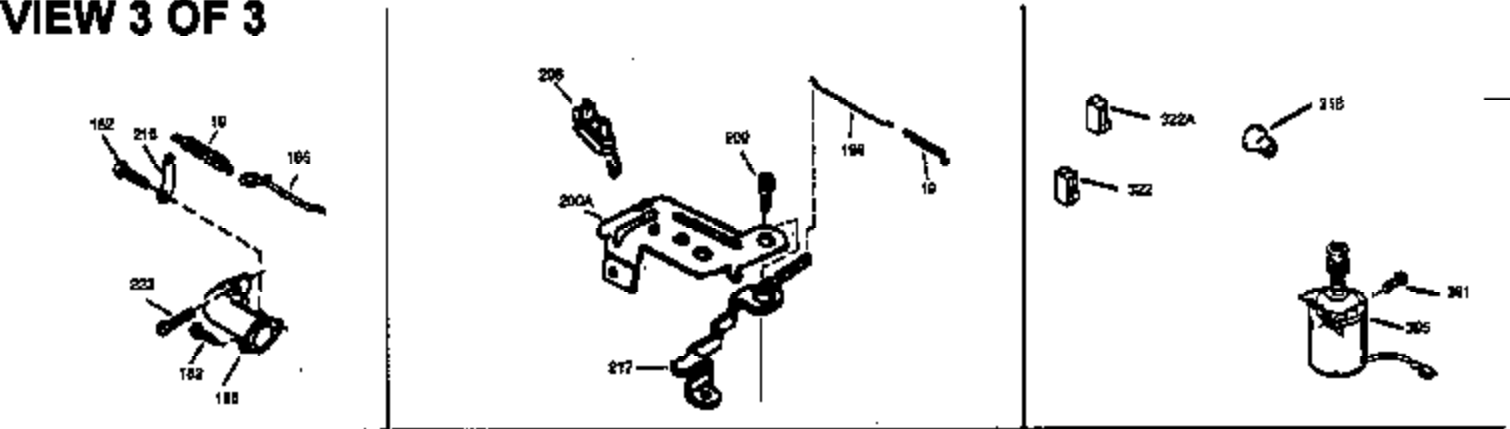

ILLUSTRATION SHOWS TYPICAL PARTS ONLY. ORDER BY PART NUMBER. PARTS NOT LISTED ARE SUPPLIED BY OEM.

VIEW 3 OF 3

Ref #	Part Number	Qty	Description
19	36281	1	Extension Spring
69	35261	1	* Mounting Flange Gasket
182	6201	2	Screw, 1/4-28 x 7/8"
185	36544	1	Intake Pipe
186	34337	1	Governor Link
209	30200	2	Screw, 10-24 x 9/16"
223	650451	2	Screw, 1/4-20 x 1"
238	650932	2	Screw, 10-32 x 49/64"
239	34338	1	* Air Cleaner Gasket
241	35797	1	Air Cleaner Collar
245	35066	1	Air Cleaner Filter
250	35986	1	Air Cleaner Cover
416	36085	1	Spark Arrestor Kit (Incl. 417)(Optional)
417	650760	1	Screw, 8-32 x 3/8" (Optional)