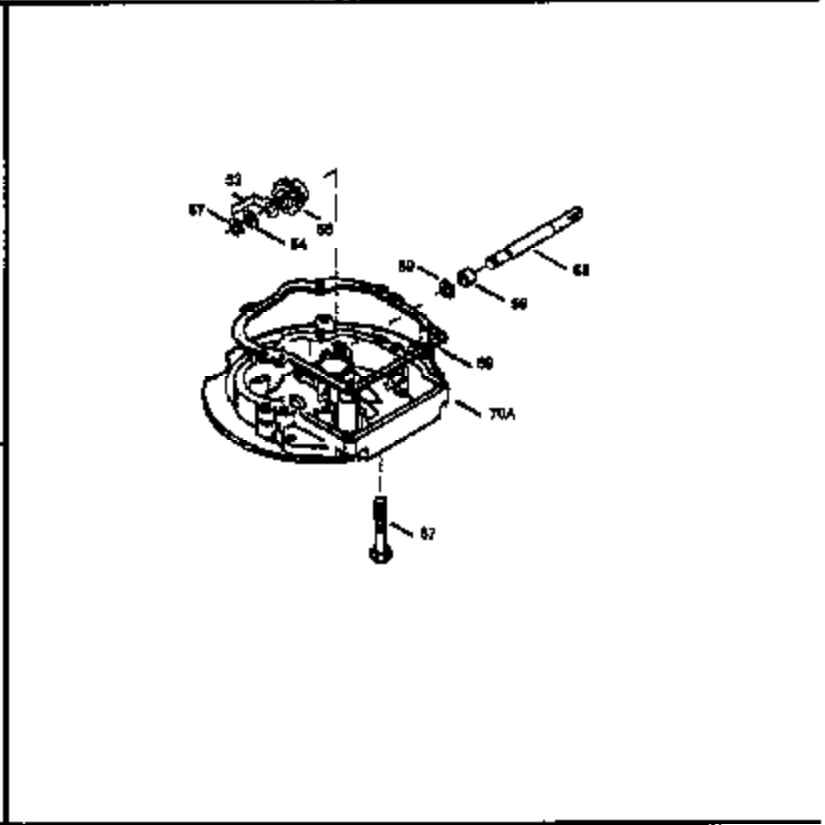

ILLUSTRATION SHOWS TYPICAL PARTS ONLY. ORDER BY PART NUMBER. PARTS NOT LISTED ARE SUPPLIED BY OEM.

VIEW 3 OF 3

Ref #	Part Number	Qty	Description
19	36281	1	Extension Spring
69	35261	1	* Mounting Flange Gasket
182	6201	2	Screw, 1/4-28 x 7/8"
185	36544	1	Intake Pipe
186	34337	1	Governor Link
209	30200	2	Screw, 10-24 x 9/16"
223	650451	2	Screw, 1/4-20 x 1"
238	650932	2	Screw, 10-32 x 49/64"
239	34338	1	* Air Cleaner Gasket
241	35797	1	Air Cleaner Collar
245	35066	1	Air Cleaner Filter
250	35986	1	Air Cleaner Cover
416	36085	1	Spark Arrestor Kit (Incl. 417)(Optional)
417	650760	1	Screw, 8-32 x 3/8" (Optional)