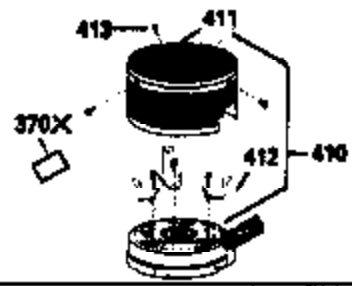

Ref #	Part Number	Qty	Description
166	36600	1	Engine Shroud
238	650932	2	Screw, 10-32 x 49/64"
239	34338	1	* Air Cleaner Gasket
245	35066	1	Air Cleaner Filter
250	35986	1	Air Cleaner Cover
347	650898A	3	Screw, 10-32 x 27/32"
370D	36534	1	Caution Decal

VIEW 3 OF 3