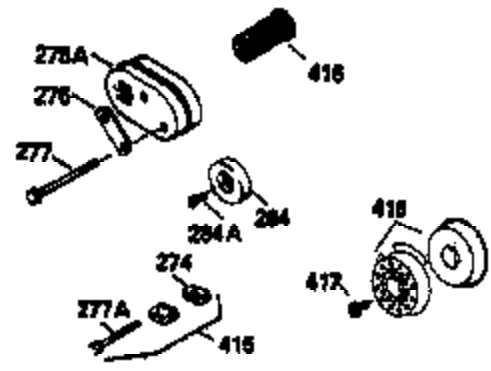

Ref #	Part Number	Qty	Description
166	36600	1	Engine Shroud
238	650932	2	Screw, 10-32 x 49/64"
239	34338	1	* Air Cleaner Gasket
245	35066	1	Air Cleaner Filter
250	35986	1	Air Cleaner Cover
347	650898A	3	Screw, 10-32 x 27/32"
370D	36534	1	Caution Decal

VIEW 3 OF 3