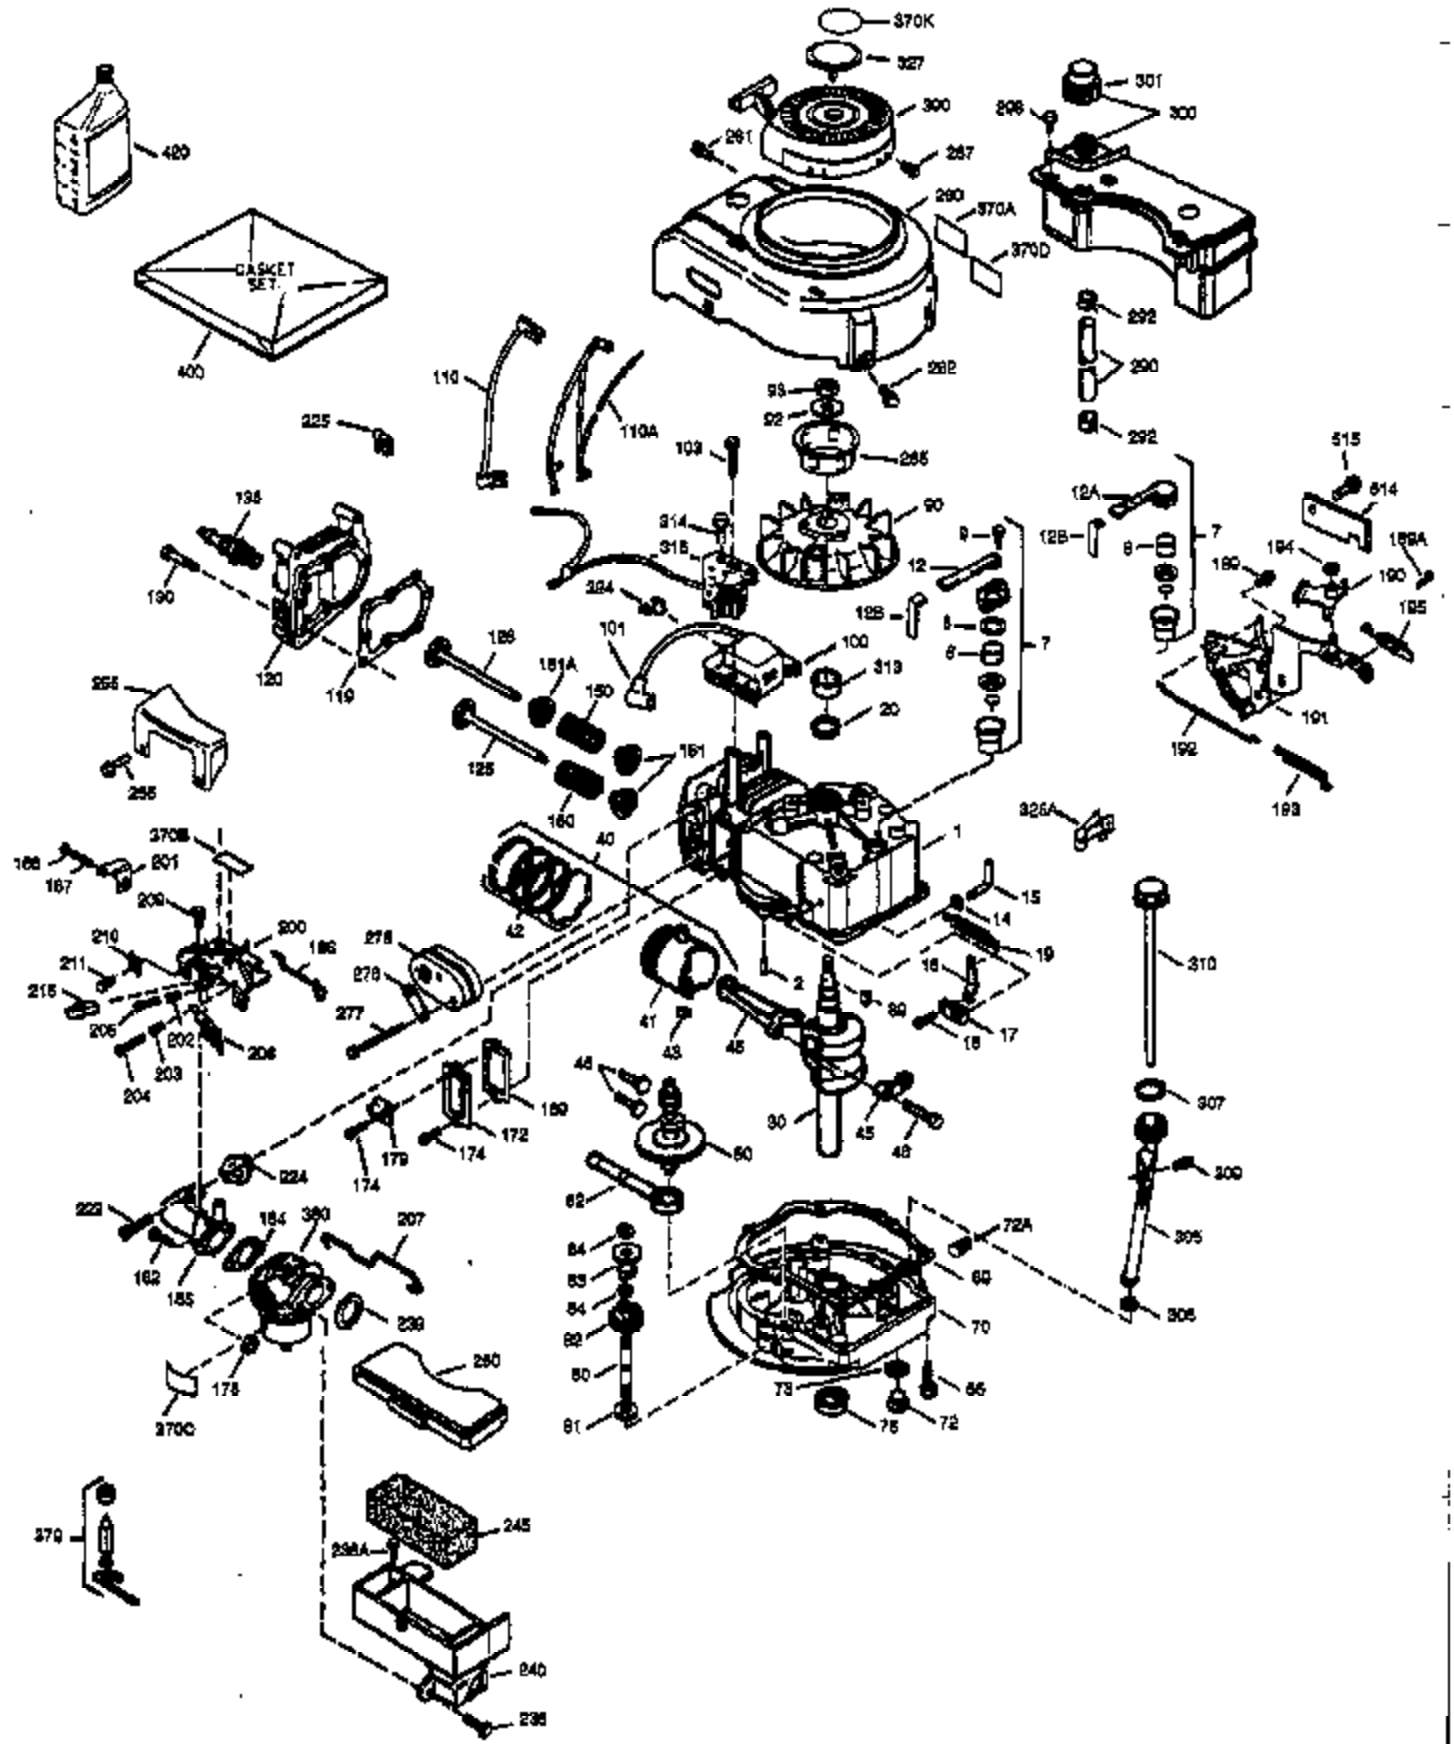

ILLUSTRATION SHOWS TYPICAL PARTS ONLY. ORDER BY PART NUMBER. PARTS NOT LISTED ARE SUPPLIED BY OEM.

VIEW 1 OF 3