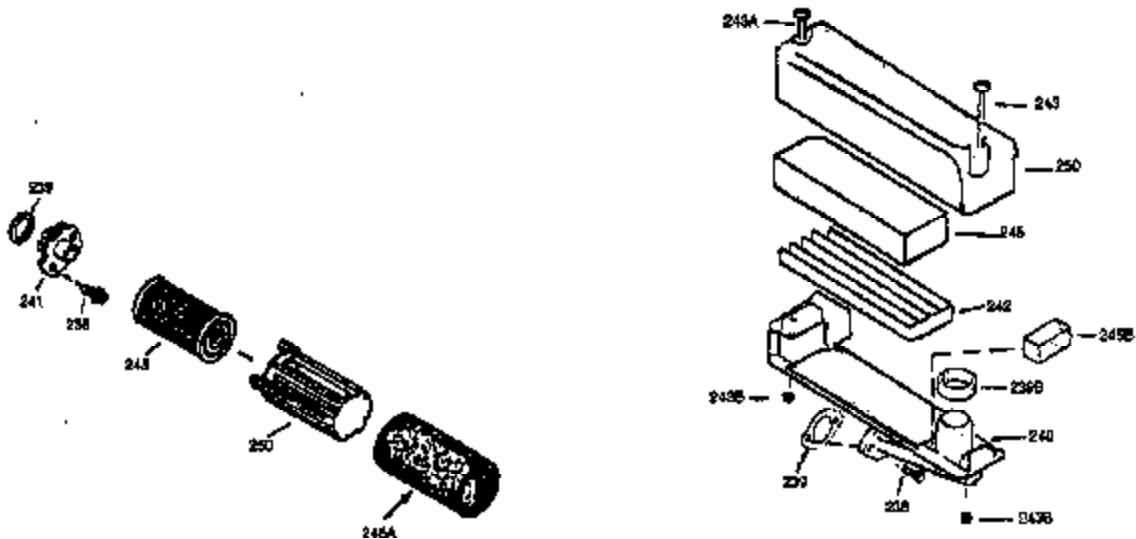

ILLUSTRATION SHOWS TYPICAL PARTS ONLY. ORDER BY PART NUMBER. PARTS NOT LISTED ARE SUPPLIED BY OEM.

VIEW 3 OF 3

Ref #	Part Number	Qty	Description
19	31386	1	Extension Spring
69	35261	1	* Mounting Flange Gasket
182	6201	2	Screw, 1/4-28 x 7/8"
185	31384A	1	Intake Pipe (Incl. 224)
186	34337	1	Governor Link
206	610973	1	Terminal
209	30200	2	Screw, 10-24 x 9/16"
223	650451	2	Screw, 1/4-20 x 1"
238	650806	2	Screw, 10-32 x 5/8"
239	34338	1	* Air Cleaner Gasket
240	34858	1	Air Cleaner Body
245	34340	1	Air Cleaner Filter
250	34341B	1	Air Cleaner Cover
274	30081A	1	Exhaust Gasket