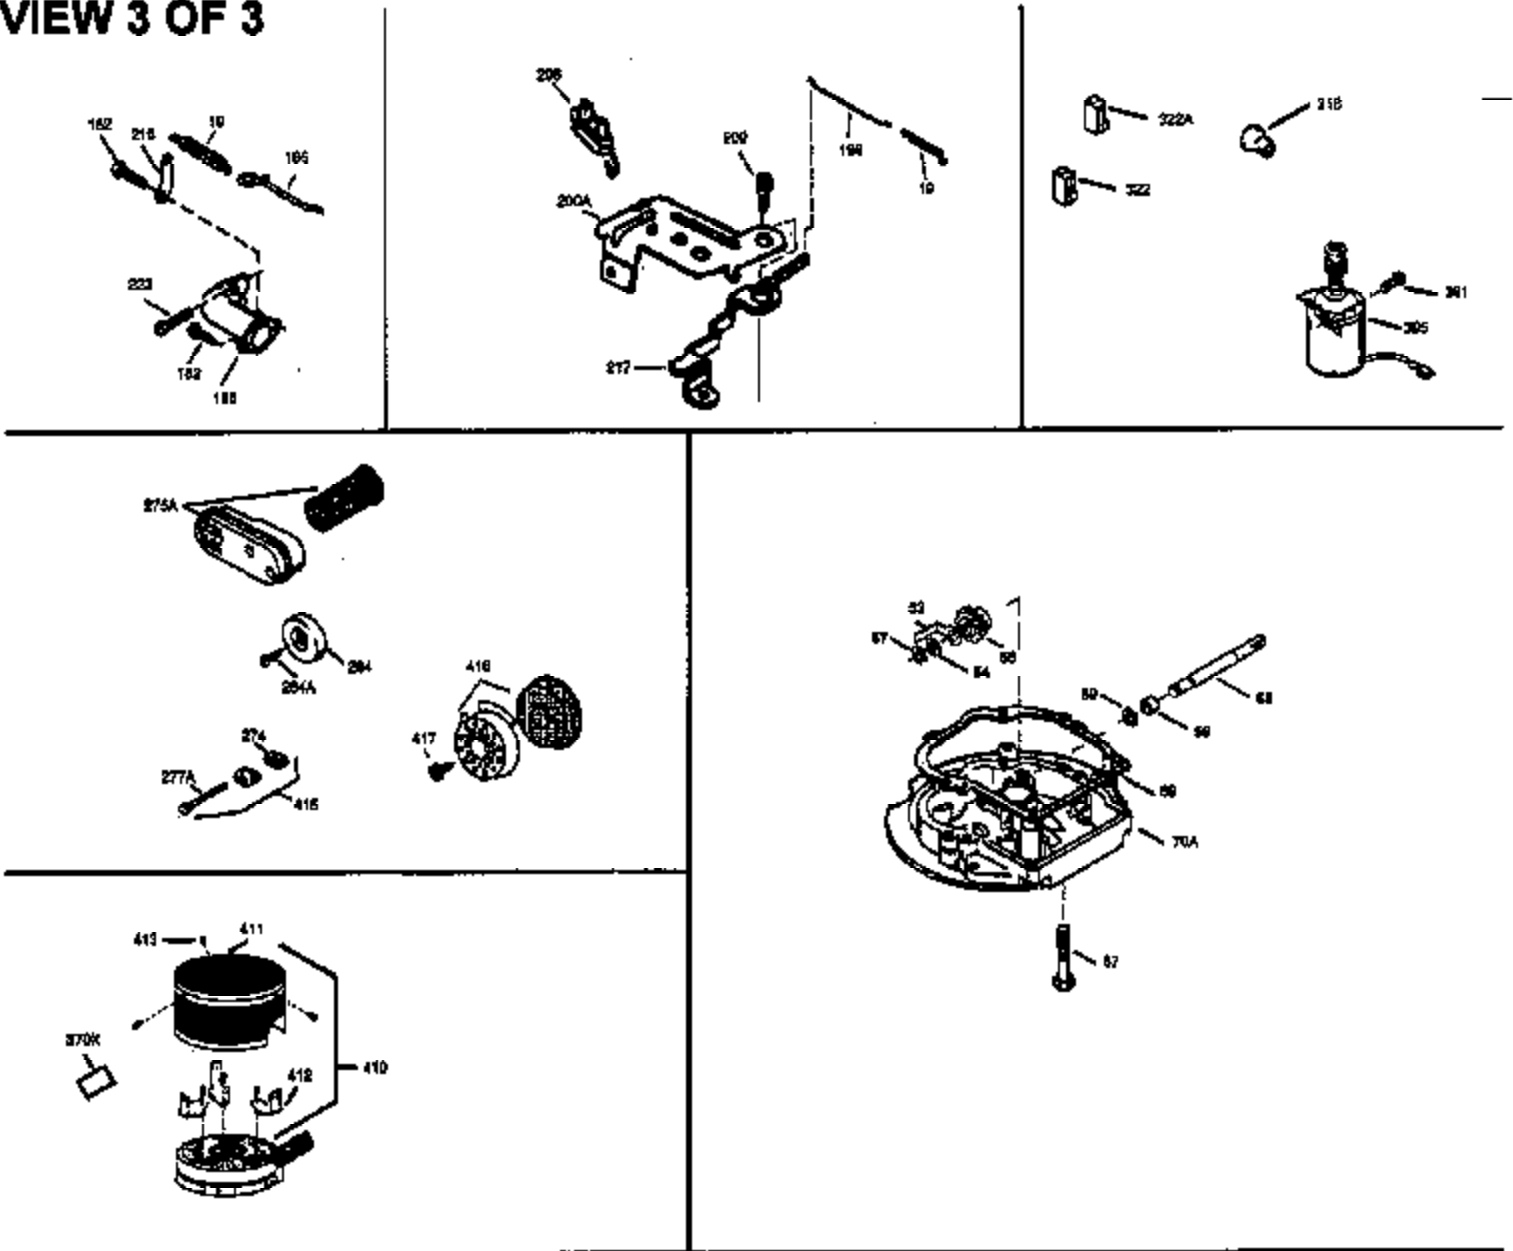

ILLUSTRATION SHOWS TYPICAL PARTS ONLY. ORDER BY PART NUMBER. PARTS NOT LISTED ARE SUPPLIED BY OEM.

VIEW 3 OF 3

Ref #	Part Number	Qty	Description
19	31386	1	Extension Spring
69	35261	1	* Mounting Flange Gasket
182	6201	2	Screw, 1/4-28 x 7/8"
185	31384A	1	Intake Pipe (Incl. 224)
186	34337	1	Governor Link
206	610973	1	Terminal
209	30200	2	Screw, 10-24 x 9/16"
223	650451	2	Screw, 1/4-20 x 1"
238	650806	2	Screw, 10-32 x 5/8"
239	34338	1	* Air Cleaner Gasket
240	34858	1	Air Cleaner Body
245	34340	1	Air Cleaner Filter
250	34341B	1	Air Cleaner Cover
274	30081A	1	Exhaust Gasket