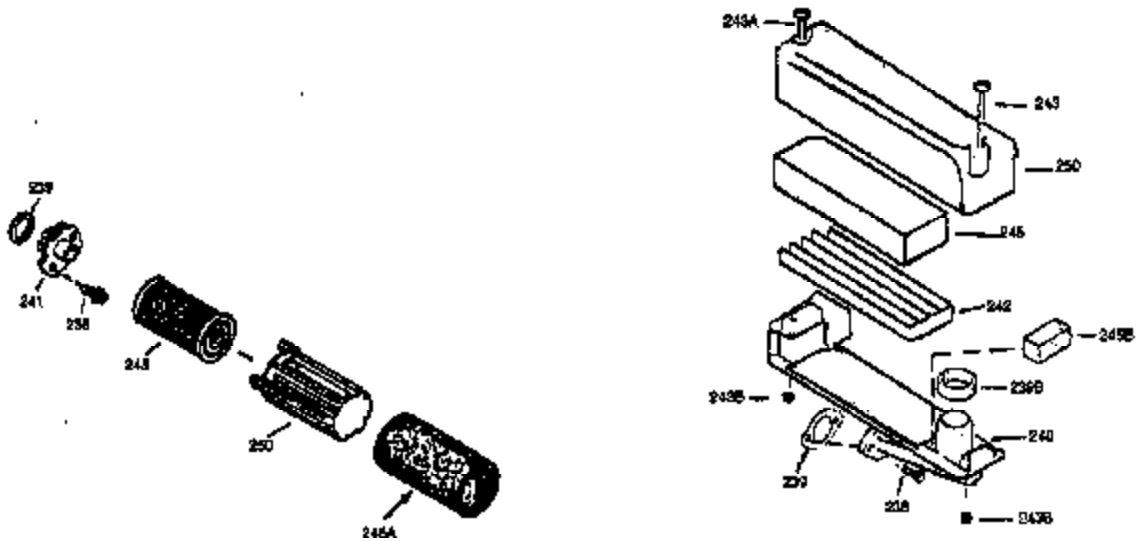

ILLUSTRATION SHOWS TYPICAL PARTS ONLY. ORDER BY PART NUMBER. PARTS NOT LISTED ARE SUPPLIED BY OEM.

VIEW 3 OF 3

Ref #	Part Number	Qty	Description
19	31386	1	Extension Spring
69	35261	1	* Mounting Flange Gasket
182	6201	2	Screw, 1/4-28 x 7/8"
185	31384A	1	Intake Pipe (Incl. 224)
186	34337	1	Governor Link
206	610973	1	Terminal
209	30200	2	Screw, 10-24 x 9/16"
223	650451	2	Screw, 1/4-20 x 1"
238	650806	2	Screw, 10-32 x 5/8"
239	34338	1	* Air Cleaner Gasket
240	34858	1	Air Cleaner Body
245	34340	1	Air Cleaner Filter
250	34341B	1	Air Cleaner Cover
274	30081A	1	Exhaust Gasket