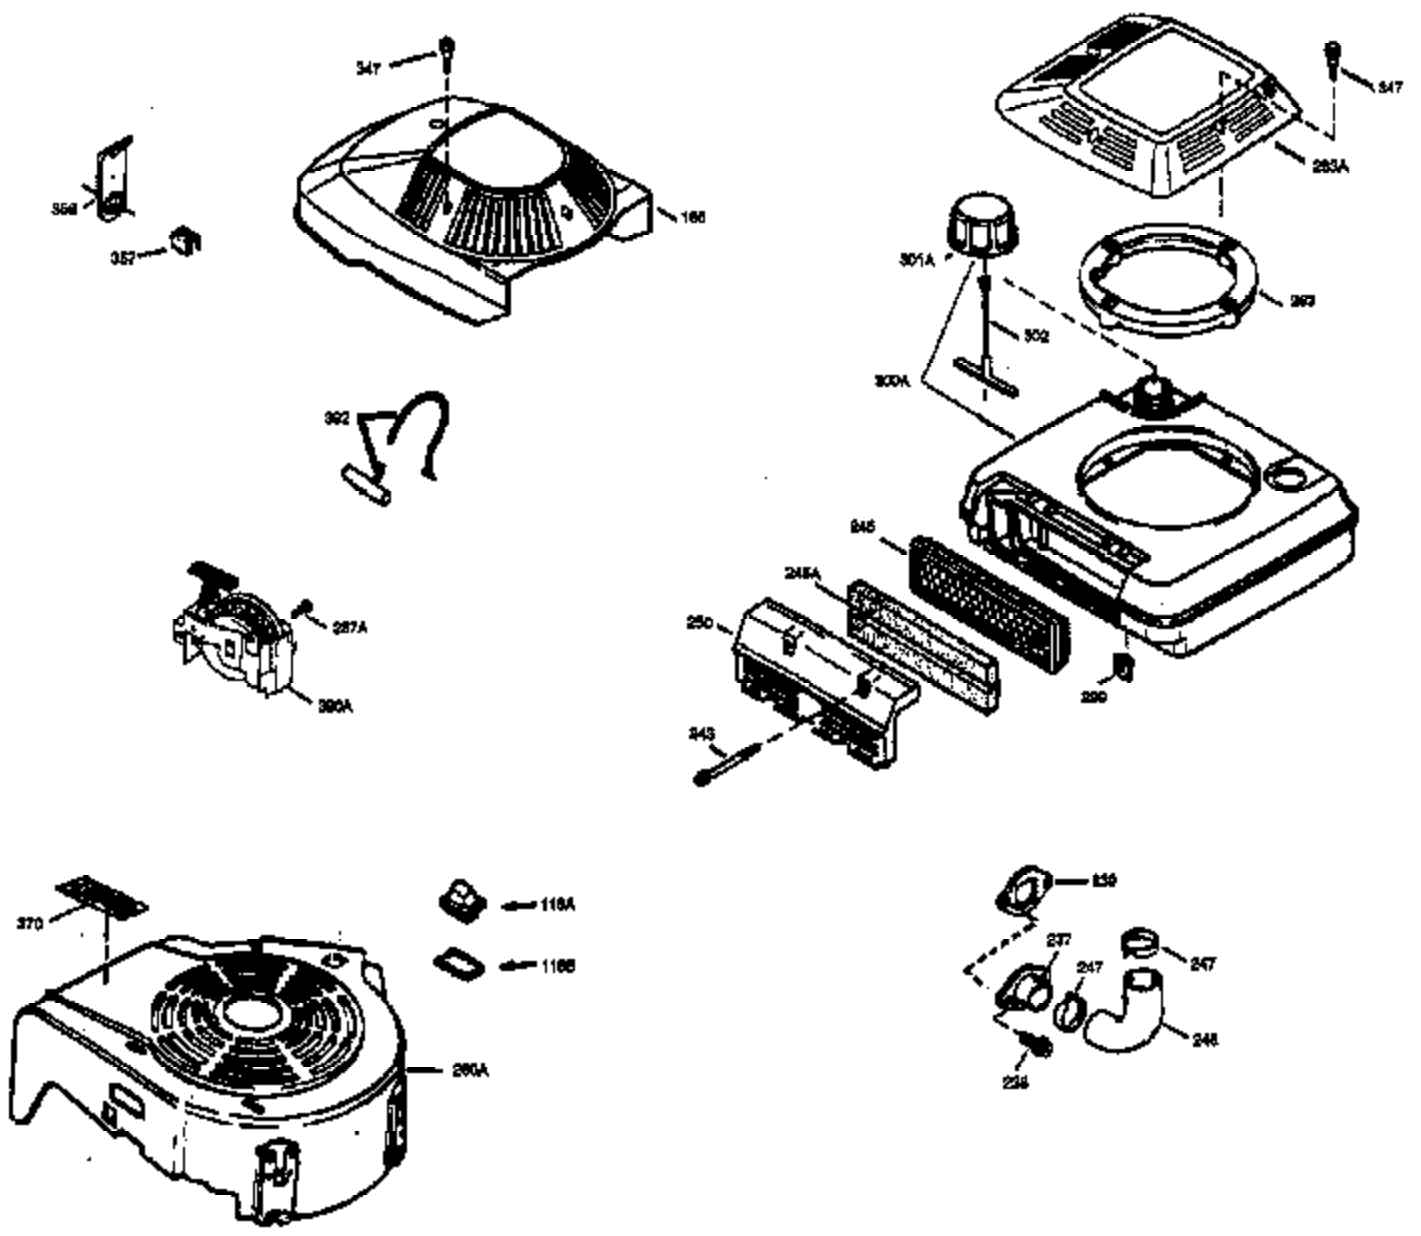

ILLUSTRATION SHOWS TYPICAL PARTS ONLY. ORDER BY PART NUMBER. PARTS NOT LISTED ARE SUPPLIED BY OEM.
VIEW 2 OF 3

Ref #	Part Number	Qty	Description
238	650806	2	Screw, 10-32 x 5/8"
239	34338	1	* Air Cleaner Gasket
245	34340	1	Air Cleaner Filter
250	34341B	1	Air Cleaner Cover