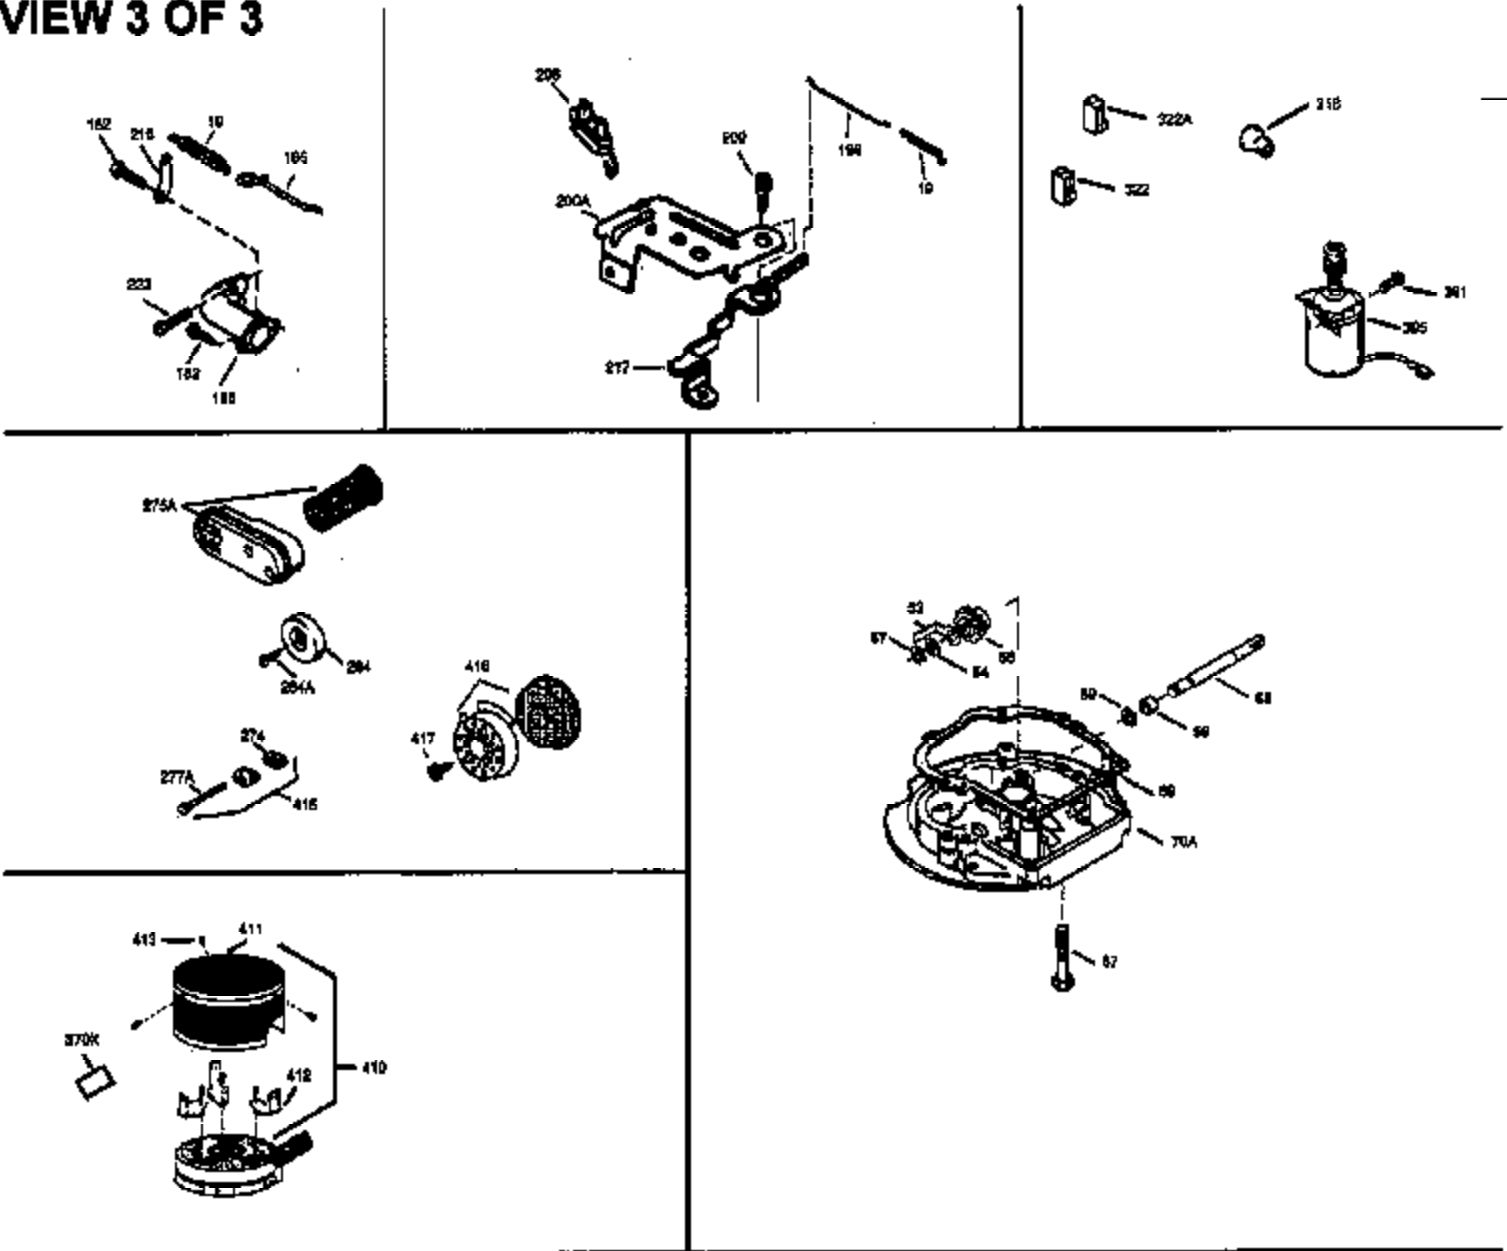

ILLUSTRATION SHOWS TYPICAL PARTS ONLY. ORDER BY PART NUMBER. PARTS NOT LISTED ARE SUPPLIED BY OEM.

VIEW 3 OF 3

Ref #	Part Number	Qty	Description
19	31386	1	Extension Spring
69	35261	1	* Mounting Flange Gasket
182	6201	2	Screw, 1/4-28 x 7/8"
185	31384A	1	Intake Pipe (Incl. 224)
186	34337	1	Governor Link
206	610973	1	Terminal
209	30200	2	Screw, 10-24 x 9/16"
223	650451	2	Screw, 1/4-20 x 1"
238	650806	2	Screw, 10-32 x 5/8"
239	34338	1	* Air Cleaner Gasket
240	34858	1	Air Cleaner Body
245	34340	1	Air Cleaner Filter
250	34341B	1	Air Cleaner Cover
274	30081A	1	Exhaust Gasket