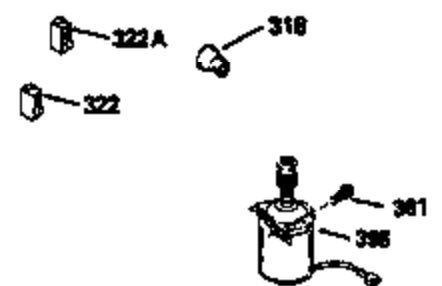

VIEW 3 OF 3

Ref #	Part Number	Qty	Description
19	31361		Spring, Extension
69	35261		* Gasket, Mounting flange
118	730194		Rope Guide Kit (Use as required)
182	6201		Screw, 1/4-28 x 7/8"
185	31384A		Pipe, Intake (Incl. 224)
186	34337		Link, Governor spring
206	610973		Terminal (Use as required)
209	30200		Screw, 10-24 x 9/16"
223	650451		Screw, 1/4-20 x 1"
238	650709		Screw, 10-32 x 7/16"
239A	35815		Gasket, Air cleaner
243A	650899		Screw, 10-32 x 2-3/32"
245F	35500		Filter, Air cleaner
246E	35435		Filter, Pre-air (Use as required)
247C	35505		Clamp, Air cleaner tube
250E	35503		Cover, Air cleaner
260B	35497		Housing, Blower
274	26754A		* Gasket, Exhaust (Use as required)
275A	35603		Muffler (Incl. 277)
277A	30063		Screw, Torx T-30, 1/4-20 x 1/2" (Use as req.)
277	650795		Screw, 1/4-20 x 2-1/4" (Use as required)
277	650774		Screw, 1/4-20 x 2-3/8" (Use as required)
277	792005		Screw, 1/4-20 x 2-1/2" (Use as required)
287B	650884		Screw, 8-32 x 1/2"
300C	35501A		Shroud & Tank Ass'y. (Incl. 299 & 301 A)
370J	34870		Decal, Instruction (Optional)
370H	34387		Decal, Instruction (Optional)
390B	590621		Rewind Starter (Refer to Division 5, Section C, page 34 or Fiche 8A, Grid G-5 for breakdown)
410	730574		Debris Screen Kit(Incl.370H,411-413)(Opt.)
411	35596		Screen, Debris (Optional)
412	35597		Bracket, Debris screen (Optional)
413	650910		Screw, 8-32 x 1/4 (Optional)
415	730162		Muffler Adapter Kit(Incl.274,277)(Use as req)
425	730571		Starter Muff Kit (Incl.370J,426,427)(Opt.)
426	32203		Starter Air Cleaner (Optional)
427	32204		Starter Air Cleaner Bracket (Optional)
436	611006		Stator Plate Ass'y.(Incl.377,378,437, 442-448)
437	30551		Spring, Breaker box cover
438	610947		Cover, Dust
439	610955		Gasket, Stator cover
440	30992		Cam, Breaker
442	610385		Washer
443	610408		Nut, 8-32
444	29181		Breaker Fastening Screw & Washer
445	610593		Condenser Fastening Screw
446	33356		Terminal, Ground