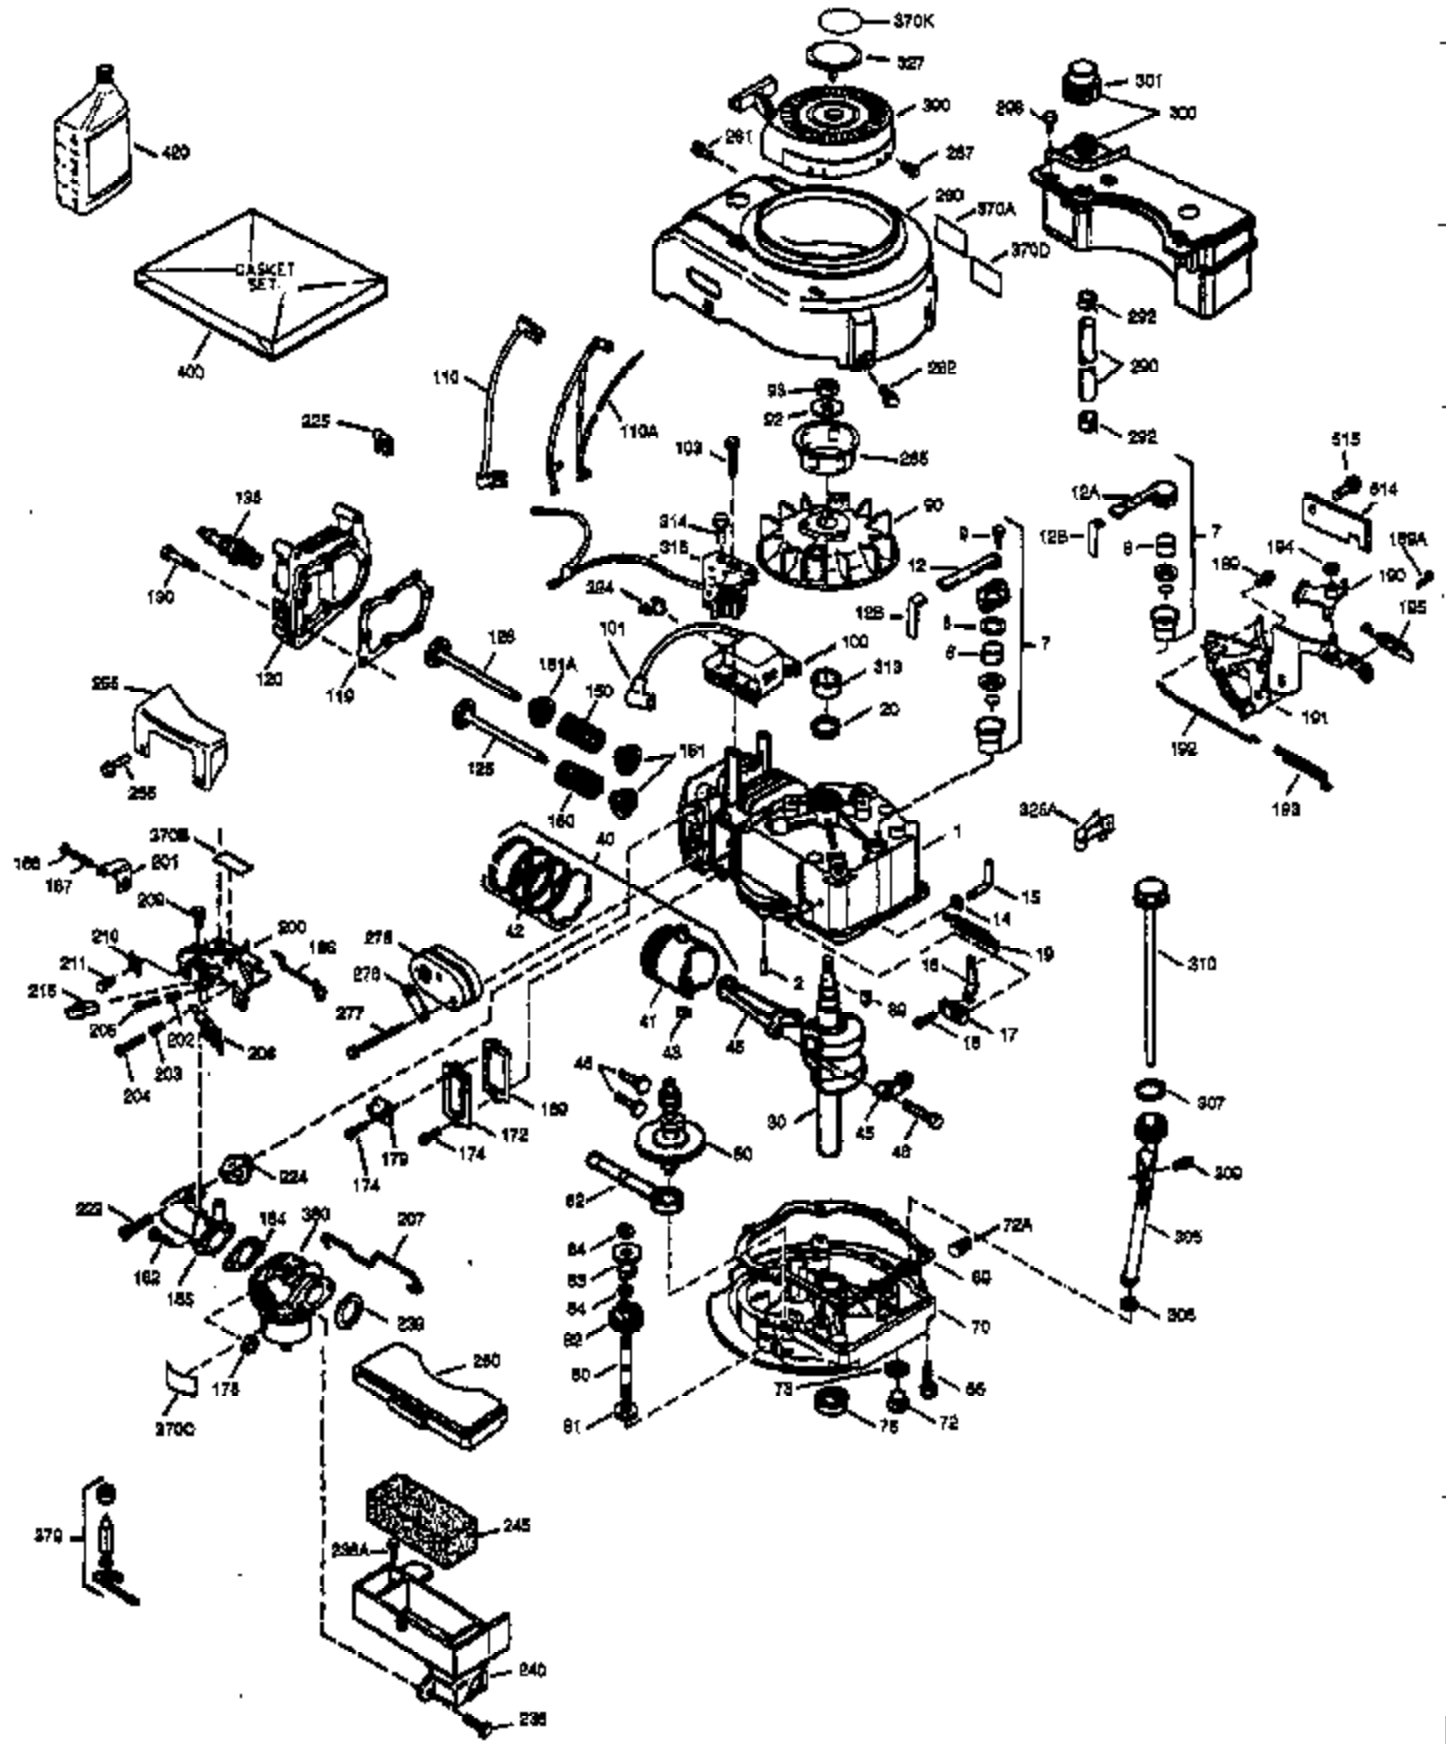

ILLUSTRATION SHOWS TYPICAL PARTS ONLY. ORDER BY PART NUMBER. PARTS NOT LISTED ARE SUPPLIED BY OEM.

VIEW 1 OF 3

Ref #	Part Number	Qty	Description
1	35010		Cylinder (Incl. 2 & 20) (2-5/8" Bore)
2	26727		Pin, Dowel
6	33734		Element, Breather
7	34214A		Breather Assy. (Incl. 6, 8, 9, 12 & 1 2A)
8	33735		* Gasket, Breather
9	30200		Screw, 10-24 x 9/16"
12	35496		Tube, Breather
14	28277		Washer, Flat
15	30589		Rod, Governor (Incl. 14)
16	31383A		Lever, Governor
17	31335		Clamp, Governor lever
18	650548		Screw, 8-32 x 5/16"
19	31361		Spring, Extension
20	32600		Seal, Oil
30	35606		Crankshaft
40	35544		Piston, Pin & Ring Set (Std.) (2-5/8" Bore)
40	35545		Piston, Pin & Ring Set (.010" OS)
40	35546		Piston, Pin & Ring Set (.020" OS)
41	35541		Piston & Pin Ass'y. (Incl. 43)(Std.)(2-5/8")
41	35542		Piston & Pin Ass'y. (Incl. 43) (.010" OS)
41	35543		Piston & Pin Ass'y. (Incl. 43) (.020" OS)
42	35547		Ring Set (Std.) (2-5/8" Bore)
42	35548		Ring Set (.010" OS)
42	35549		Ring Set (.020" OS)
43	20381		Ring, Piston pin retaining
45	30963B		Rod Assy., Connecting (Incl. 46)
46	32610A		Bolt, Connecting rod
48	27241		Lifter, Valve
50	33148A		Camshaft
52	29914		Oil Pump Assy.
69	35261		* Gasket, Mounting flange
70	34311C		Flange Ass'y. (Incl. 72, 72A, 73, 75 & 80)
72	30572		Plug, Oil drain (Incl. 73)
73	28833		* Drain Plug Gasket (Not req. W/plastic plug)
75	27897		Seal, Oil
80	30574		Shaft, Governor
81	30590A		Washer, Flat
82	30591		Gear Assy., Governor (Incl. 81)
83	30588A		Spool, Governor
84	29193		Ring, Retaining
86	650488		Screw, 1/4-20 x 1-1/4"
89	611004		Flywheel Key
90	611112		Flywheel
92	650815		Washer, Belleville
93	650816		Nut, Flywheel
100	34443A		Solid State Ignition
101	610118		Cover, Spark plug
103	650814		Screw, Torx T-15, 10-24 x 1"
110	34961		Ground Wire
119	33015A		* Gasket, Head
120	34342		Head, Cylinder
125	29314B		Intake Valve (Std.) (Incl. 151) (Conventional Ports)
125	29315C		Intake Valve (1/32" OS) (Incl. 151) (Conventional Ports)
126	29313C		Exhaust Valve (Std.) (Incl. 151) (Conventional Ports)
126	29315C		Exhaust Valve (1/32" OS) (Incl. 151) (Conventional Ports)
130	6021A		Screw, 5/16-18 x 1-1/2"
135	35395		Resistor Spark Plug (RJ19LM)
150	31672		Spring, Valve