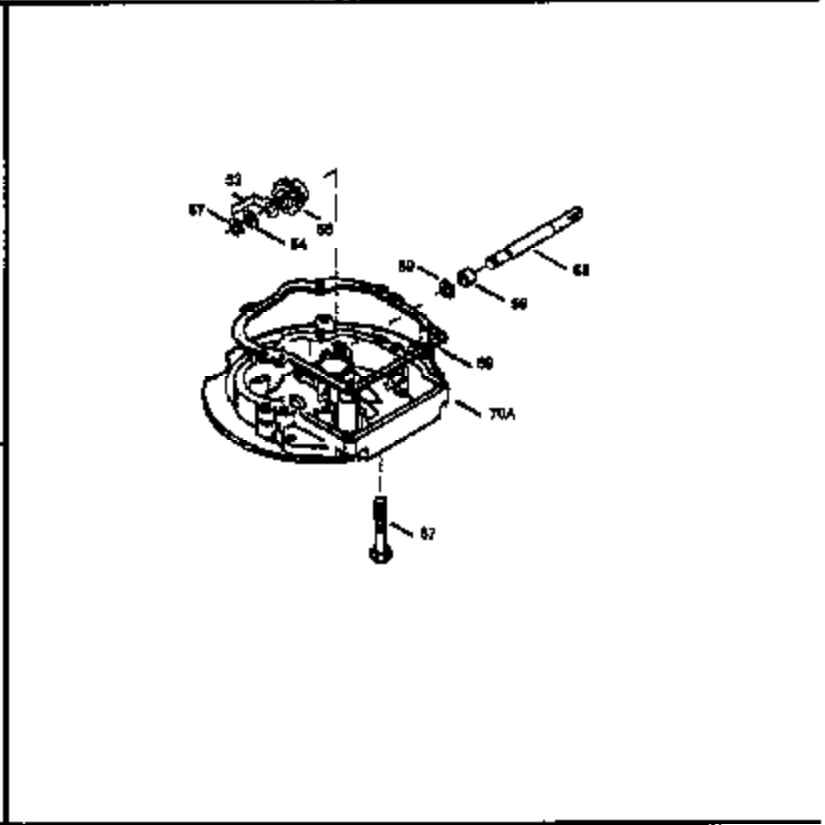

ILLUSTRATION SHOWS TYPICAL PARTS ONLY. ORDER BY PART NUMBER. PARTS NOT LISTED ARE SUPPLIED BY OEM.

VIEW 3 OF 3

Ref #	Part Number	Qty	Description
19	31361		Spring, Extension
69	35261		* Gasket, Mounting flange
182	6201		Screw, 1/4-28 x 7/8"
185	31384A		Pipe, Intake (Incl. 224)
186	34337		Link, Governor spring
209	30200		Screw, 10-24 x 9/16"
223	650451		Screw, 1/4-20 x 1"
243A	650899		Screw, 10-32 x 2-3/32"
245B	35500		Filter, Air cleaner
246D	35435		Filter, Pre-Air (Optional)
250B	35503		Cover, Air cleaner
275A	35603		Muffler (Incl. 277)
277A	30063		Screw, Torx T-30, 1/4-20 x 1/2" (Use as req.)
300C	35501A		Shroud & Tank Ass'y. (Incl. 299 & 301 A)
370G	34387		Decal, Instruction (Optional)
410	730574		Opt.Debris Screen Kit (Incl.370G,411, 412,413)
411	35596		Debris Screen (Optional)
412	35597		Debris Screen Bracket (Optional)
413	650910		Screw, 8-32 x 1/4 (Optional)
415	730162		Muffler Adapter Kit(In.274,277A)(Use as req.)