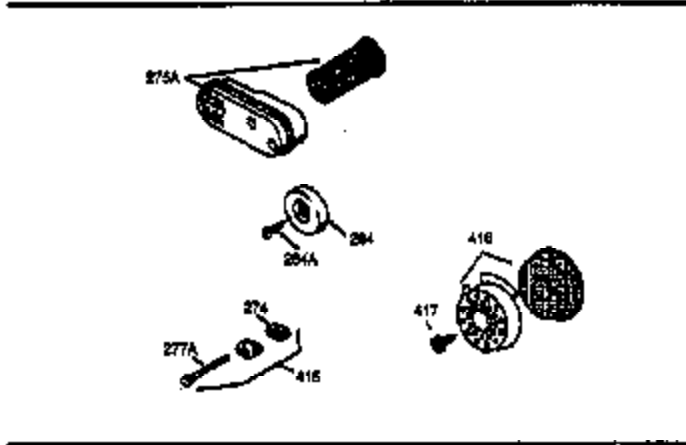

ILLUSTRATION SHOWS TYPICAL PARTS ONLY. ORDER BY PART NUMBER. PARTS NOT LISTED ARE SUPPLIED BY OEM.

VIEW 3 OF 3

Ref #	Part Number	Qty	Description
19	31361		Spring, Extension
69	35261		* Gasket, Mounting flange
182	6201		Screw, 1/4-28 x 7/8"
185	31384A		Pipe, Intake (Incl. 224)
186	34337		Link, Governor spring
209	30200		Screw, 10-24 x 9/16"
223	650451		Screw, 1/4-20 x 1"
243A	650899		Screw, 10-32 x 2-3/32"
245B	35500		Filter, Air cleaner
246D	35435		Filter, Pre-Air (Optional)
250B	35503		Cover, Air cleaner
275A	35603		Muffler (Incl. 277)
277A	30063		Screw, Torx T-30, 1/4-20 x 1/2" (Use as req.)
300C	35501A		Shroud & Tank Ass'y. (Incl. 299 & 301 A)
370G	34387		Decal, Instruction (Optional)
410	730574		Opt.Debris Screen Kit (Incl.370G,411, 412,413)
411	35596		Debris Screen (Optional)
412	35597		Debris Screen Bracket (Optional)
413	650910		Screw, 8-32 x 1/4 (Optional)
415	730162		Muffler Adapter Kit(In.274,277A)(Use as req.)