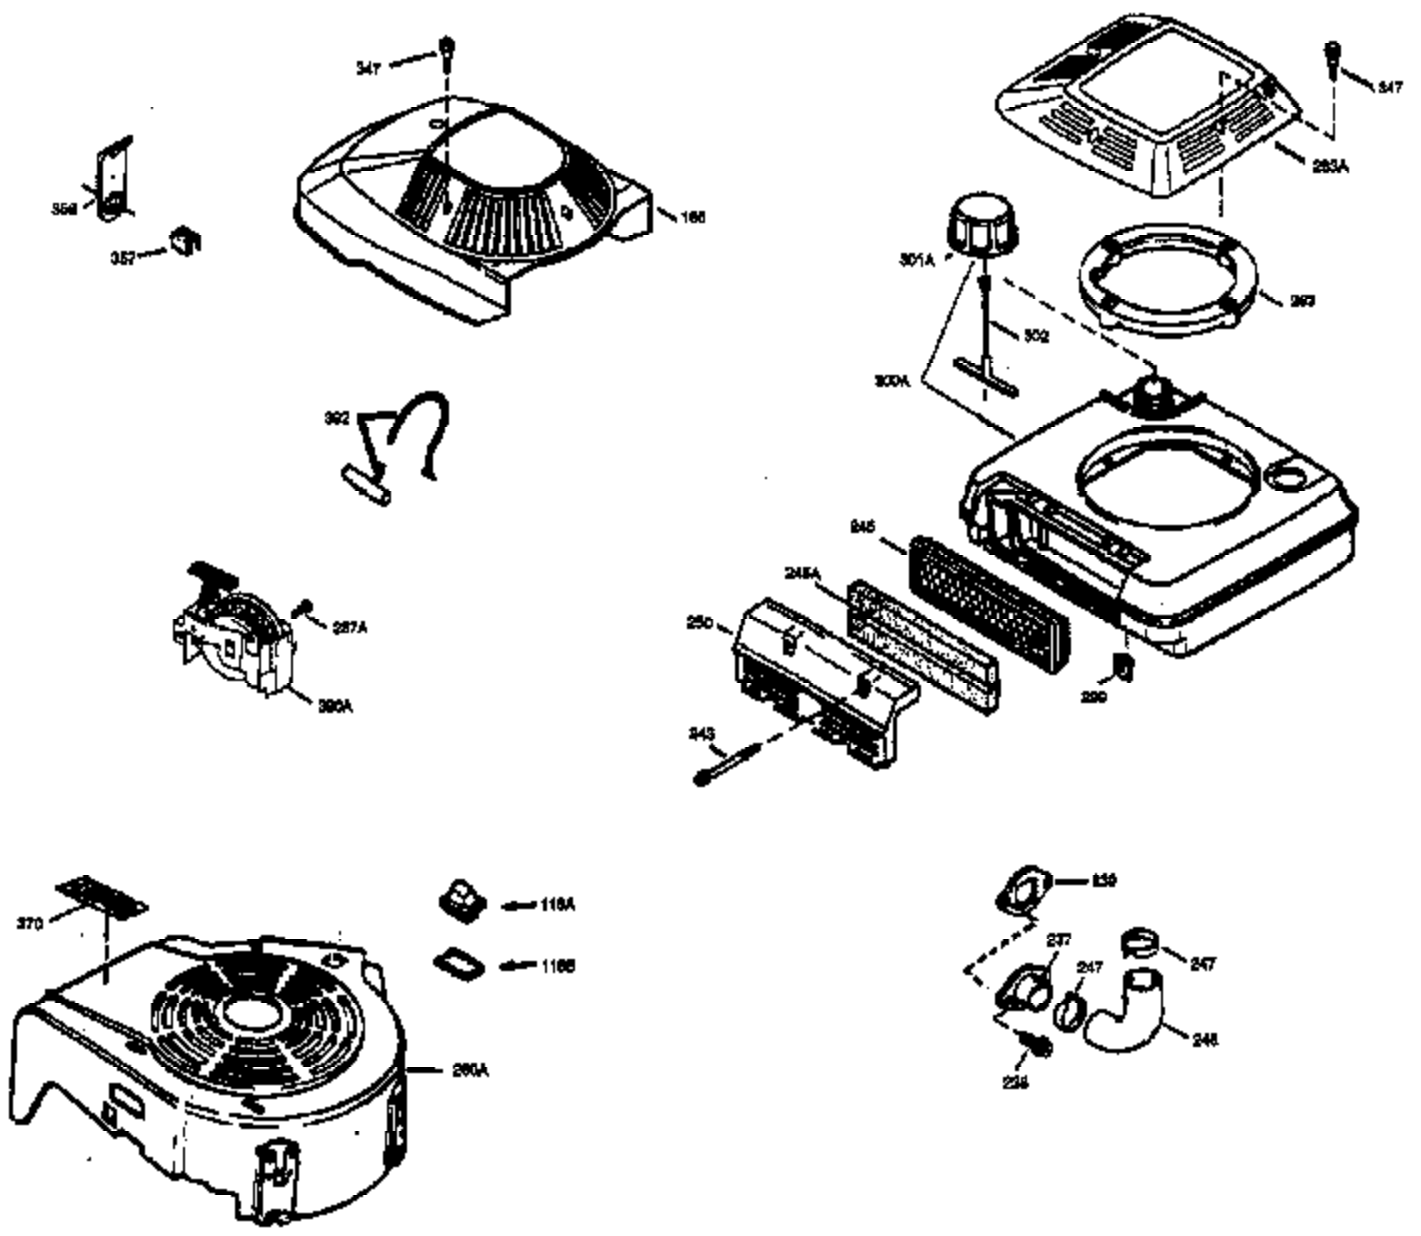

ILLUSTRATION SHOWS TYPICAL PARTS ONLY. ORDER BY PART NUMBER. PARTS NOT LISTED ARE SUPPLIED BY OEM.
VIEW 2 OF 3

Ref #	Part Number	Qty	Description
246D	35435		Filter, Pre-Air (Optional)
247	35505		Clamp, Air cleaner tube
248	35504		Tube, Air cleaner
250B	35503		Cover, Air cleaner
263	35502		Ring, Shroud
299	650900		Clip, "U" type nut, 10-32
300C	35501A		Shroud & Tank Ass'y. (Incl. 299 & 301 A)
301A	35355		Fuel Cap (Use as required)
347	650898		Screw, 10-32 x 27/32"
370G	34387		Decal, Instruction (Optional)