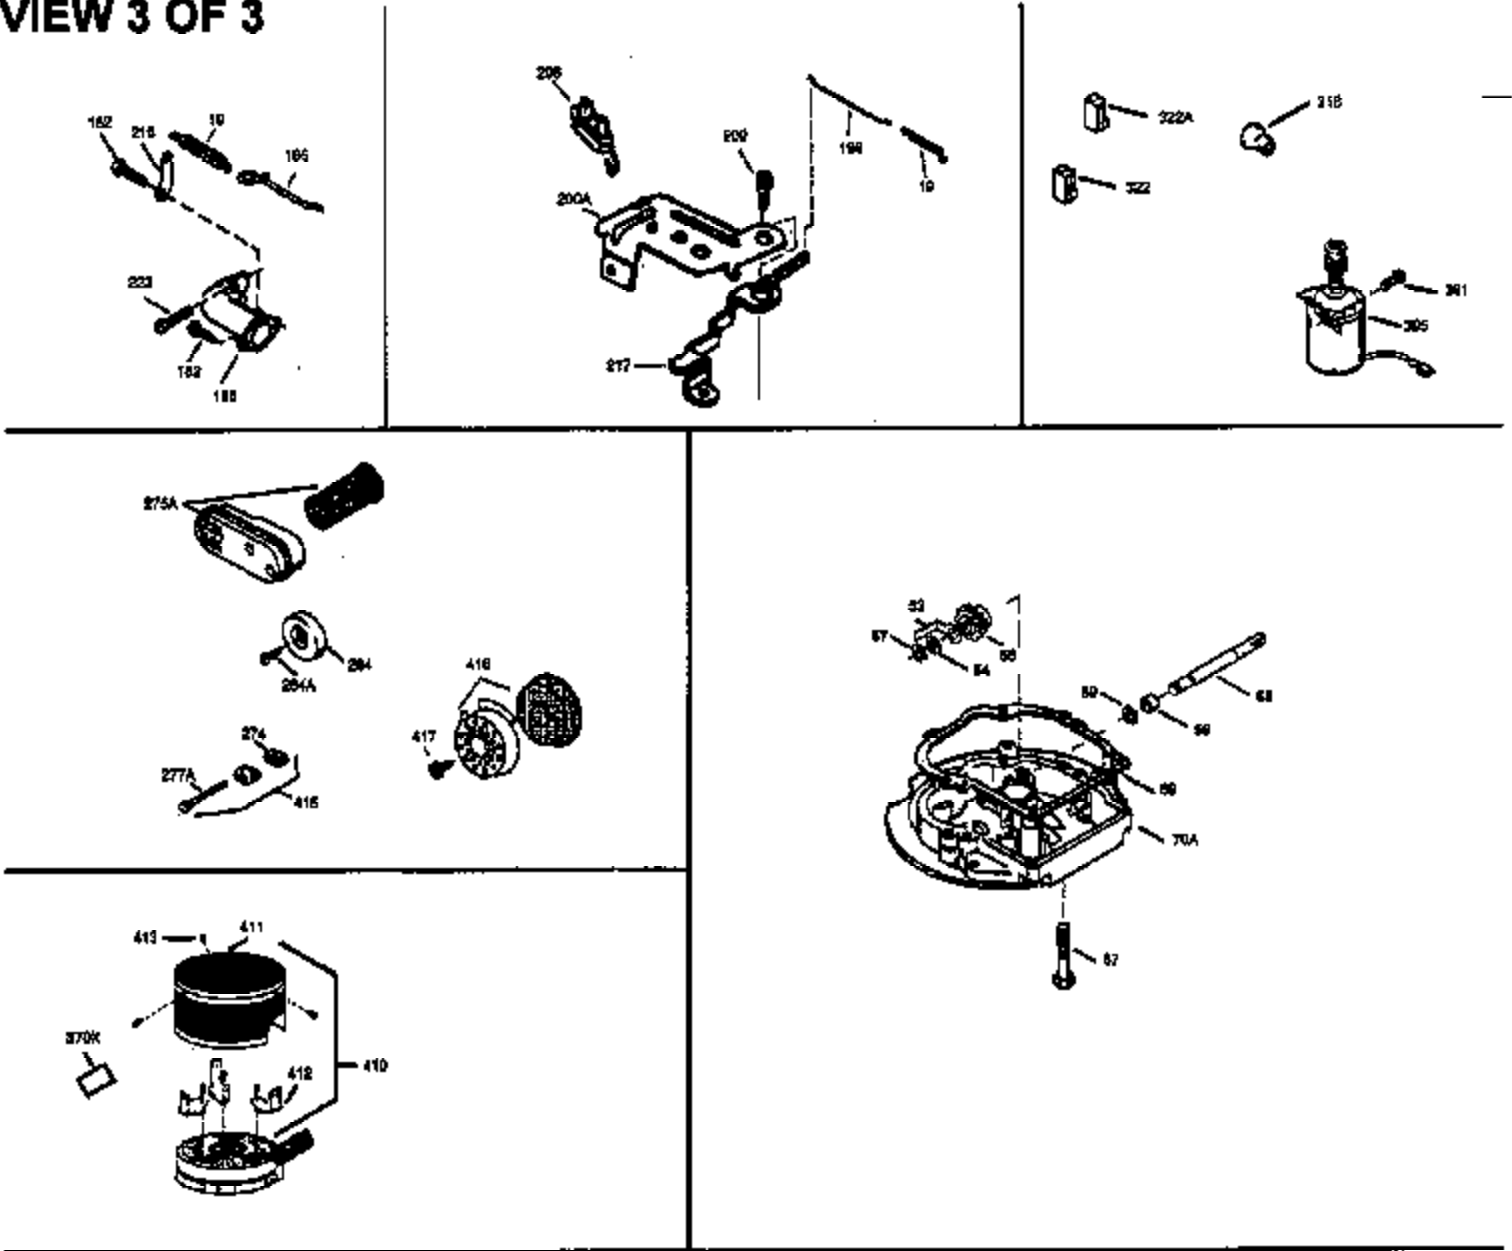

ILLUSTRATION SHOWS TYPICAL PARTS ONLY. ORDER BY PART NUMBER. PARTS NOT LISTED ARE SUPPLIED BY OEM.

VIEW 3 OF 3

Ref #	Part Number	Qty	Description
19	31361	1	Extension Spring
69	35261	1	* Mounting Flange Gasket
182	6201	2	Screw, 1/4-28 x 7/8"
185	31384A	1	Intake Pipe (Incl. 224)
186	34337	1	Governor Link
209	30200	2	Screw, 10-24 x 9/16"
223	650451	2	Screw, 1/4-20 x 1"
243	650899	2	Screw, 10-32 x 2-3/32"
245	35500	1	Air Cleaner Filter
250	35503	1	Air Cleaner Cover