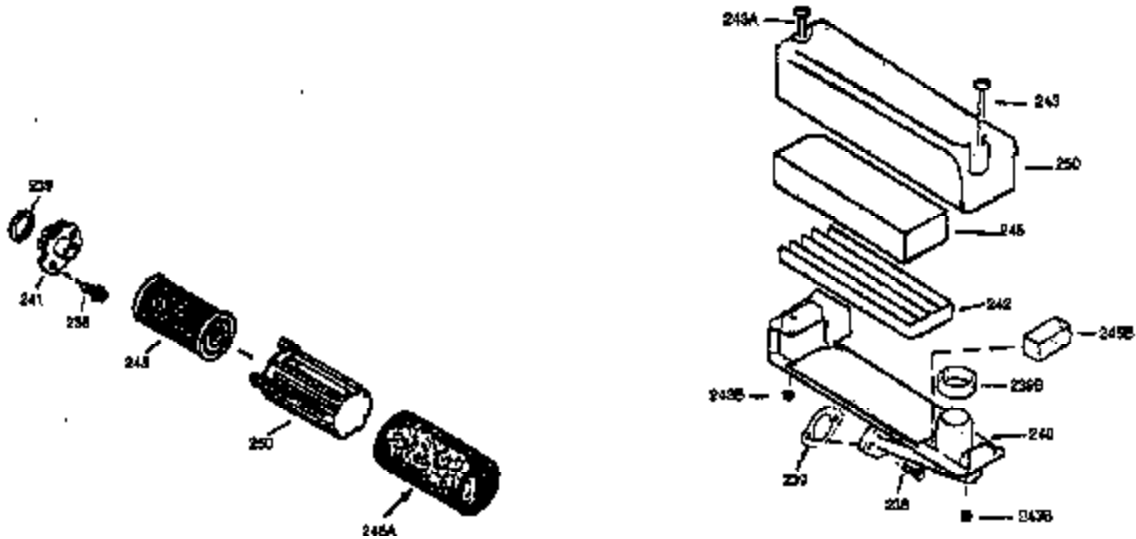

ILLUSTRATION SHOWS TYPICAL PARTS ONLY. ORDER BY PART NUMBER. PARTS NOT LISTED ARE SUPPLIED BY OEM.

VIEW 3 OF 3

Ref #	Part Number	Qty	Description
19	31361	1	Extension Spring
69	35261	1	* Mounting Flange Gasket
182	6201	2	Screw, 1/4-28 x 7/8"
185	31384A	1	Intake Pipe (Incl. 224)
186	34337	1	Governor Link
209	30200	2	Screw, 10-24 x 9/16"
223	650451	2	Screw, 1/4-20 x 1"
243	650899	2	Screw, 10-32 x 2-3/32"
245	35500	1	Air Cleaner Filter
250	35503	1	Air Cleaner Cover