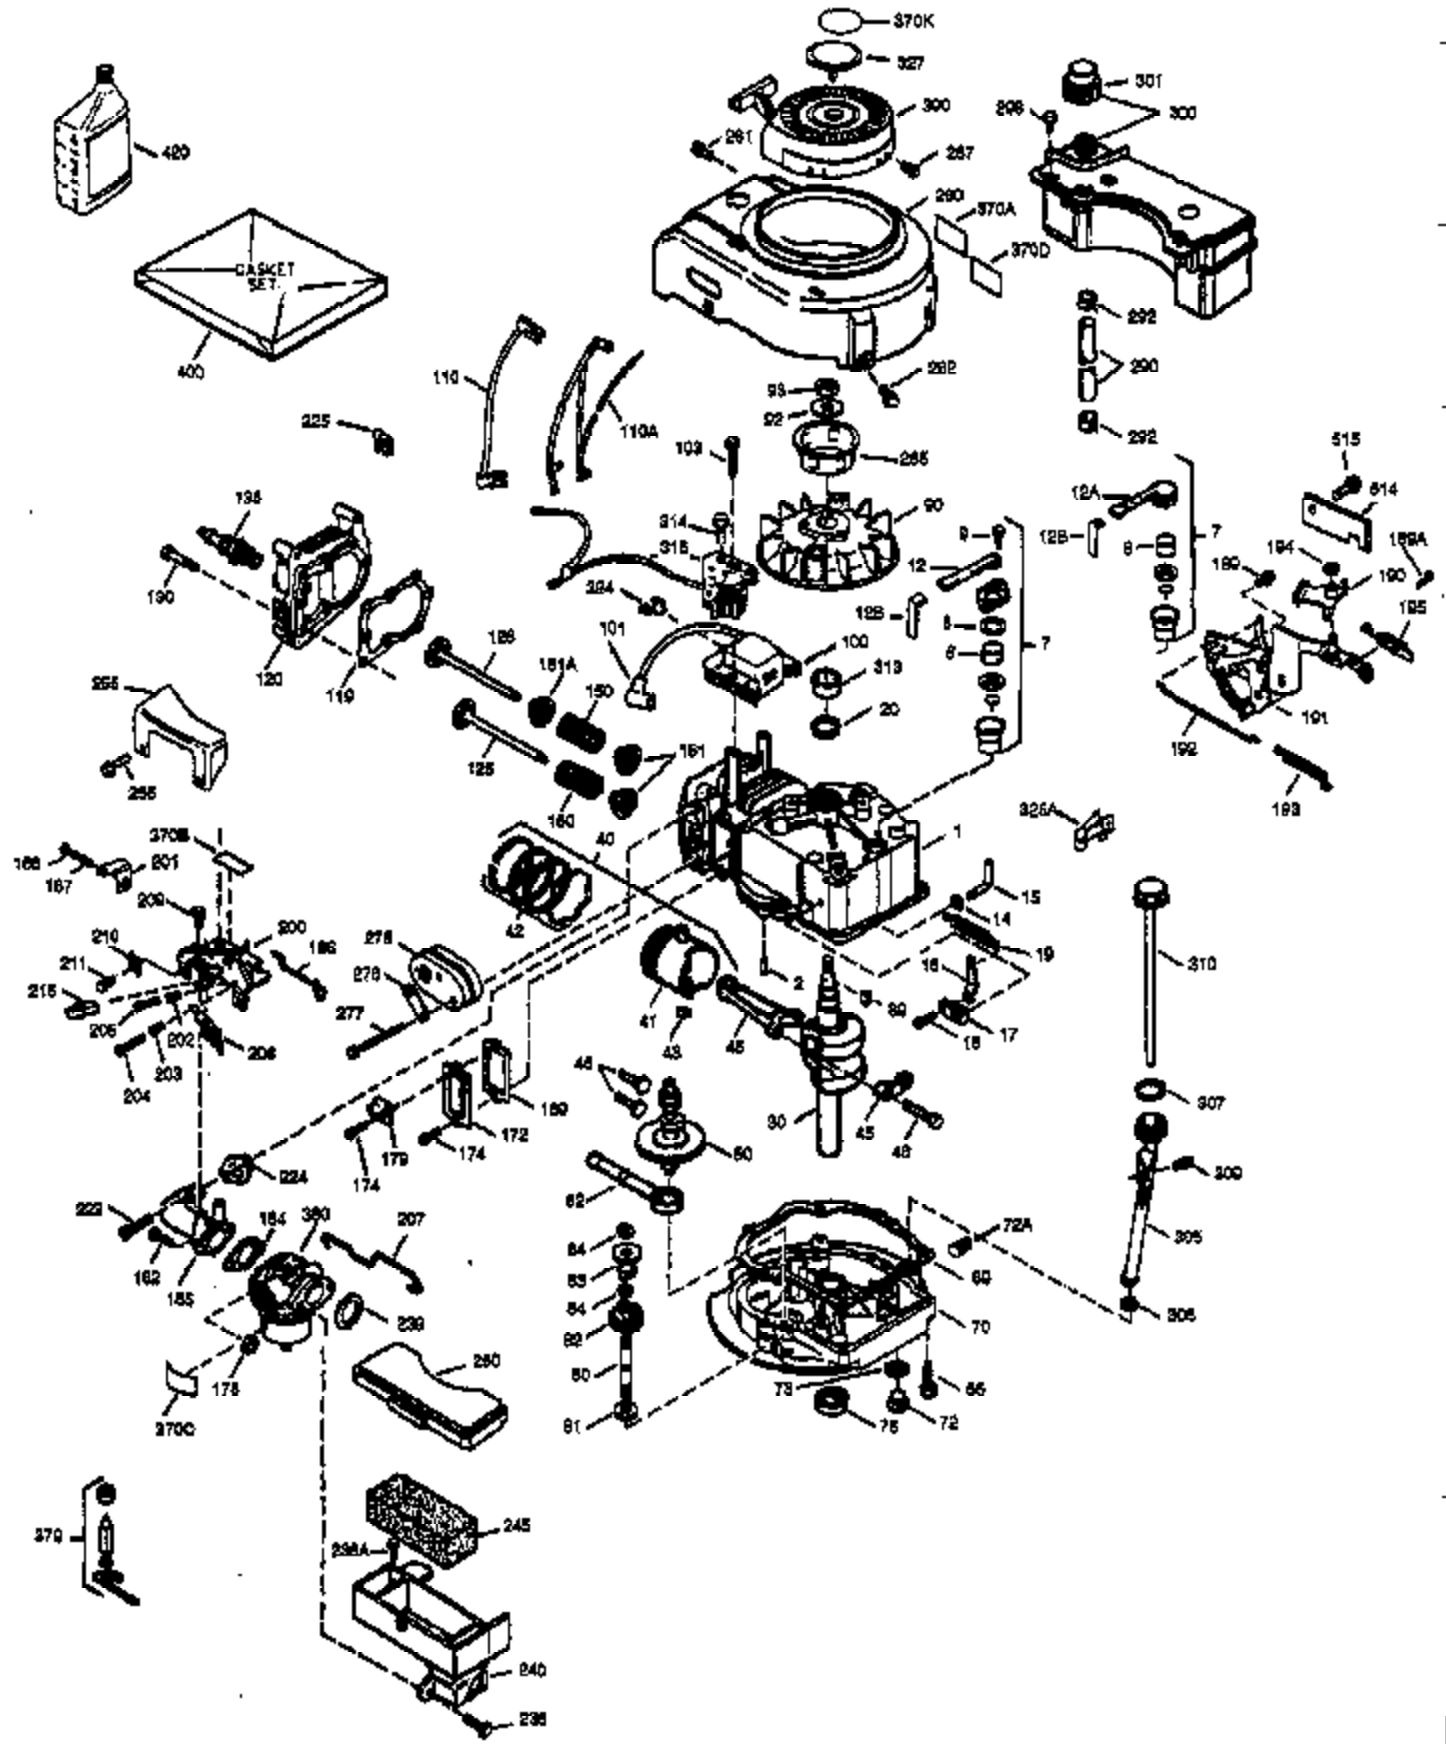

ILLUSTRATION SHOWS TYPICAL PARTS ONLY. ORDER BY PART NUMBER. PARTS NOT LISTED ARE SUPPLIED BY OEM.

VIEW 1 OF 3

Ref #	Part Number	Qty	Description
1	35010	1	Cylinder (Incl. 2 & 20)
2	26727	2	Dowel Pin
6	33734	1	Breather Element
7	34214A	1	Breather Ass'y. (Incl. 6, 8 & 9)
8	33735	1	* Breather Gasket
9	30200	2	Screw, 10-24 x 9/16"
12	35496	1	Breather Tube
14	28277	1	Washer
15	30589	1	Governor Rod (Incl. 14)
16	31383A	1	Governor Lever
17	31335	1	Governor Lever Clamp
18	650548	1	Screw, 8-32 x 5/16"
19	31361	1	Extension Spring
20	32600	1	Oil Seal
30	35606	1	Crankshaft
40	35544A	1	Piston, Pin & Ring Set (Std.)
40	35545A	1	Piston, Pin & Ring Set (.010" OS)
40	35546	1	Piston, Pin & Ring Set (.020" OS)
41	35541	1	Piston & Pin Ass'y. (Std.) (Incl. 43)
41	35542	1	Piston & Pin Ass'y. (.010" OS) (Incl. 43)
41	35543	1	Piston & Pin Ass'y. (.020" OS) (Incl. 43)
42	35547A	1	Ring Set (Std.)
42	35548A	1	Ring Set (.010" OS)
42	35549	1	Ring Set (.020" OS)
43	20381	2	Piston Pin Retaining Ring
45	30963B	1	Connecting Rod Ass'y. (Incl. 46)
46	32610A	2	Connecting Rod Bolt
48	27241	2	Valve Lifter
50	35990	1	Camshaft (BCR)
52	29914	1	Oil Pump Ass'y.
69	35261	1	* Mounting Flange Gasket
70	34311C	1	Mounting Flange (Incl. 72 thru 83)
72	36083	1	Oil Drain Plug
75	27897	1	Oil Seal
80	30574	1	Governor Shaft
81	30590A	1	Washer
82	30591	1	Governor Gear Ass'y. (Incl. 81)
83	30588A	1	Governor Spool
84	29193	2	Retaining Ring
86	650488	6	Screw, 1/4-20 x 1-1/4"
89	611004	1	Flywheel Key
90	611112	1	Flywheel
92	650815	1	Belleville Washer
93	650816	1	Flywheel Nut
100	34443A	1	Solid State Ignition
101	610118	1	Spark Plug Cover
103	650814	2	Screw, Torx T-15, 10-24 x 1"
110	34961	1	Ground Wire
119	33015A	1	* Cylinder Head Gasket
120	34342	1	Cylinder Head
125	29313C	1	Exhaust Valve (Std.) (Incl. 151)
125	29315C	1	Exhaust Valve (1/32" OS) (Incl. 151)
126	29314B	1	Intake Valve (Std.) (Incl. 151)
126	29315C	1	Intake Valve (1/32" OS) (Incl. 151)
130	6021A	8	Screw, 5/16-18 x 1-1/2"
135	35395	1	Resistor Spark Plug (RJ19LM)
150	35991	2	Valve Spring
151	31673	2	Valve Spring Cap