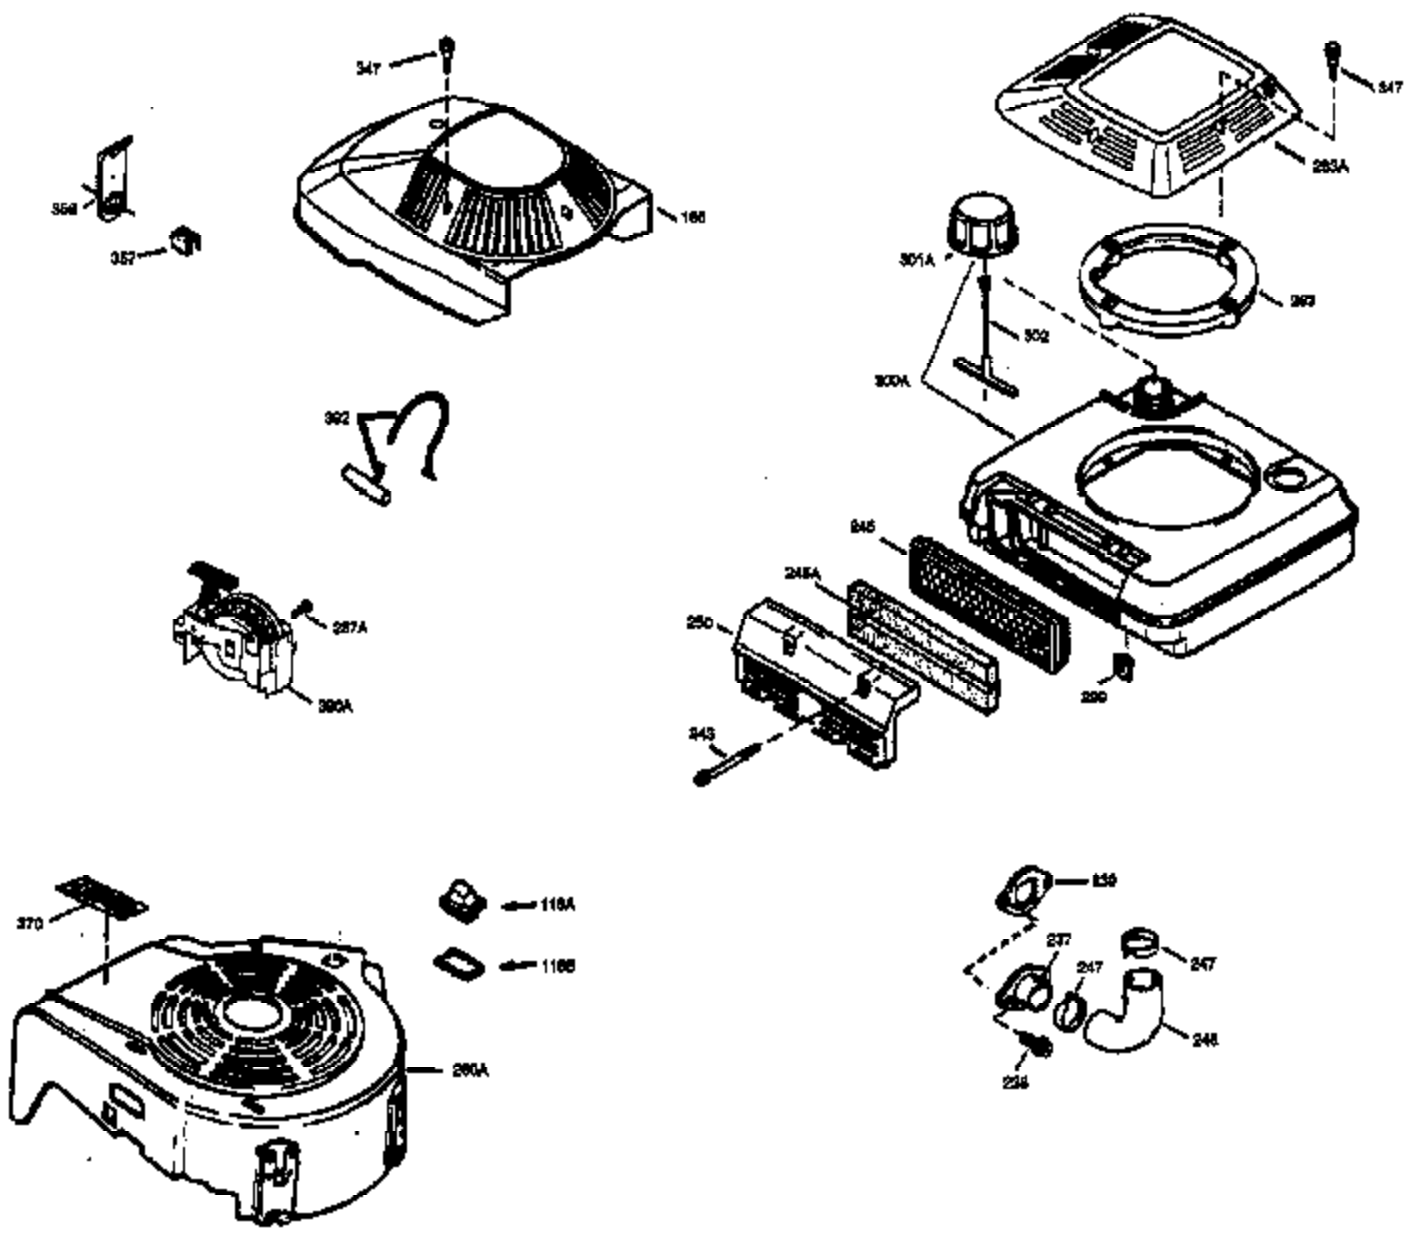

ILLUSTRATION SHOWS TYPICAL PARTS ONLY. ORDER BY PART NUMBER. PARTS NOT LISTED ARE SUPPLIED BY OEM.
VIEW 2 OF 3

Ref #	Part Number	Qty	Description
237	32971	1	Air Cleaner Adapter
238	650709	2	Screw, 10-32 x 7/16"
239	35815	1	Air Cleaner Gasket
243	650899	2	Screw, 10-32 x 2-3/32"
245	35500	1	Air Cleaner Filter
247	35505	2	Air Cleaner Tube Clamp
248	35504	1	Air Cleaner Tube
250	35503	1	Air Cleaner Cover
263	35502	1	Trim Ring
299	650900	2	"U" Type Nut, 10-32
300A	35501A	1	Shroud & Tank Ass'y.(Incl. 299 & 301)
347	650898	4	Screw, 10-32 x 27/32"