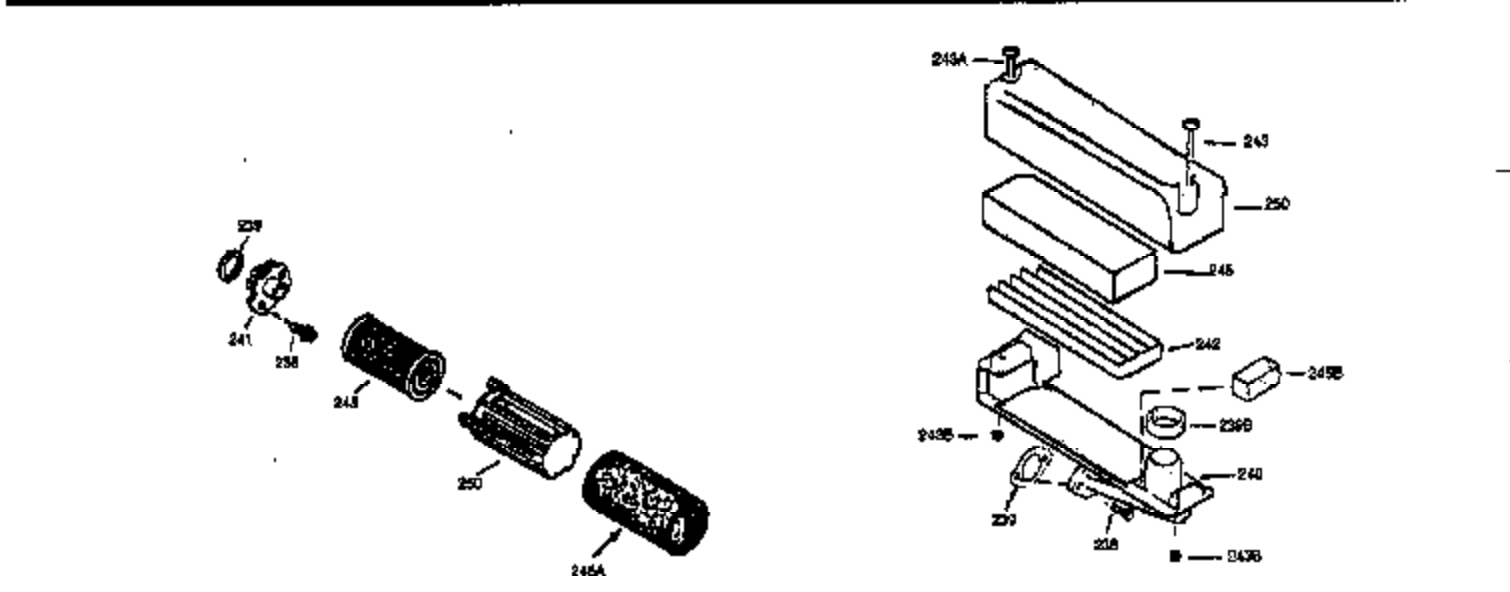

ILLUSTRATION SHOWS TYPICAL PARTS ONLY. ORDER BY PART NUMBER. PARTS NOT LISTED ARE SUPPLIED BY OEM.

VIEW 3 OF 3

Ref #	Part Number	Qty	Description
19	33578	1	Extension Spring
69	35261	1	* Mounting Flange Gasket
182	6201	2	Screw, 1/4-28 x 7/8"
185	31384A	1	Intake Pipe (Incl. 224)
186	34358	1	Governor Link
206	610973	1	Terminal
209	30200	2	Screw, 10-24 x 9/16"
223	650451	2	Screw, 1/4-20 x 1"
238	650709	2	Screw, 10-32 x 7/16"
239	35815	1	Air Cleaner Gasket
243	650899	2	Screw, 10-32 x 2-3/32"
245	35500	1	Air Cleaner Filter
250	35503	1	Air Cleaner Cover