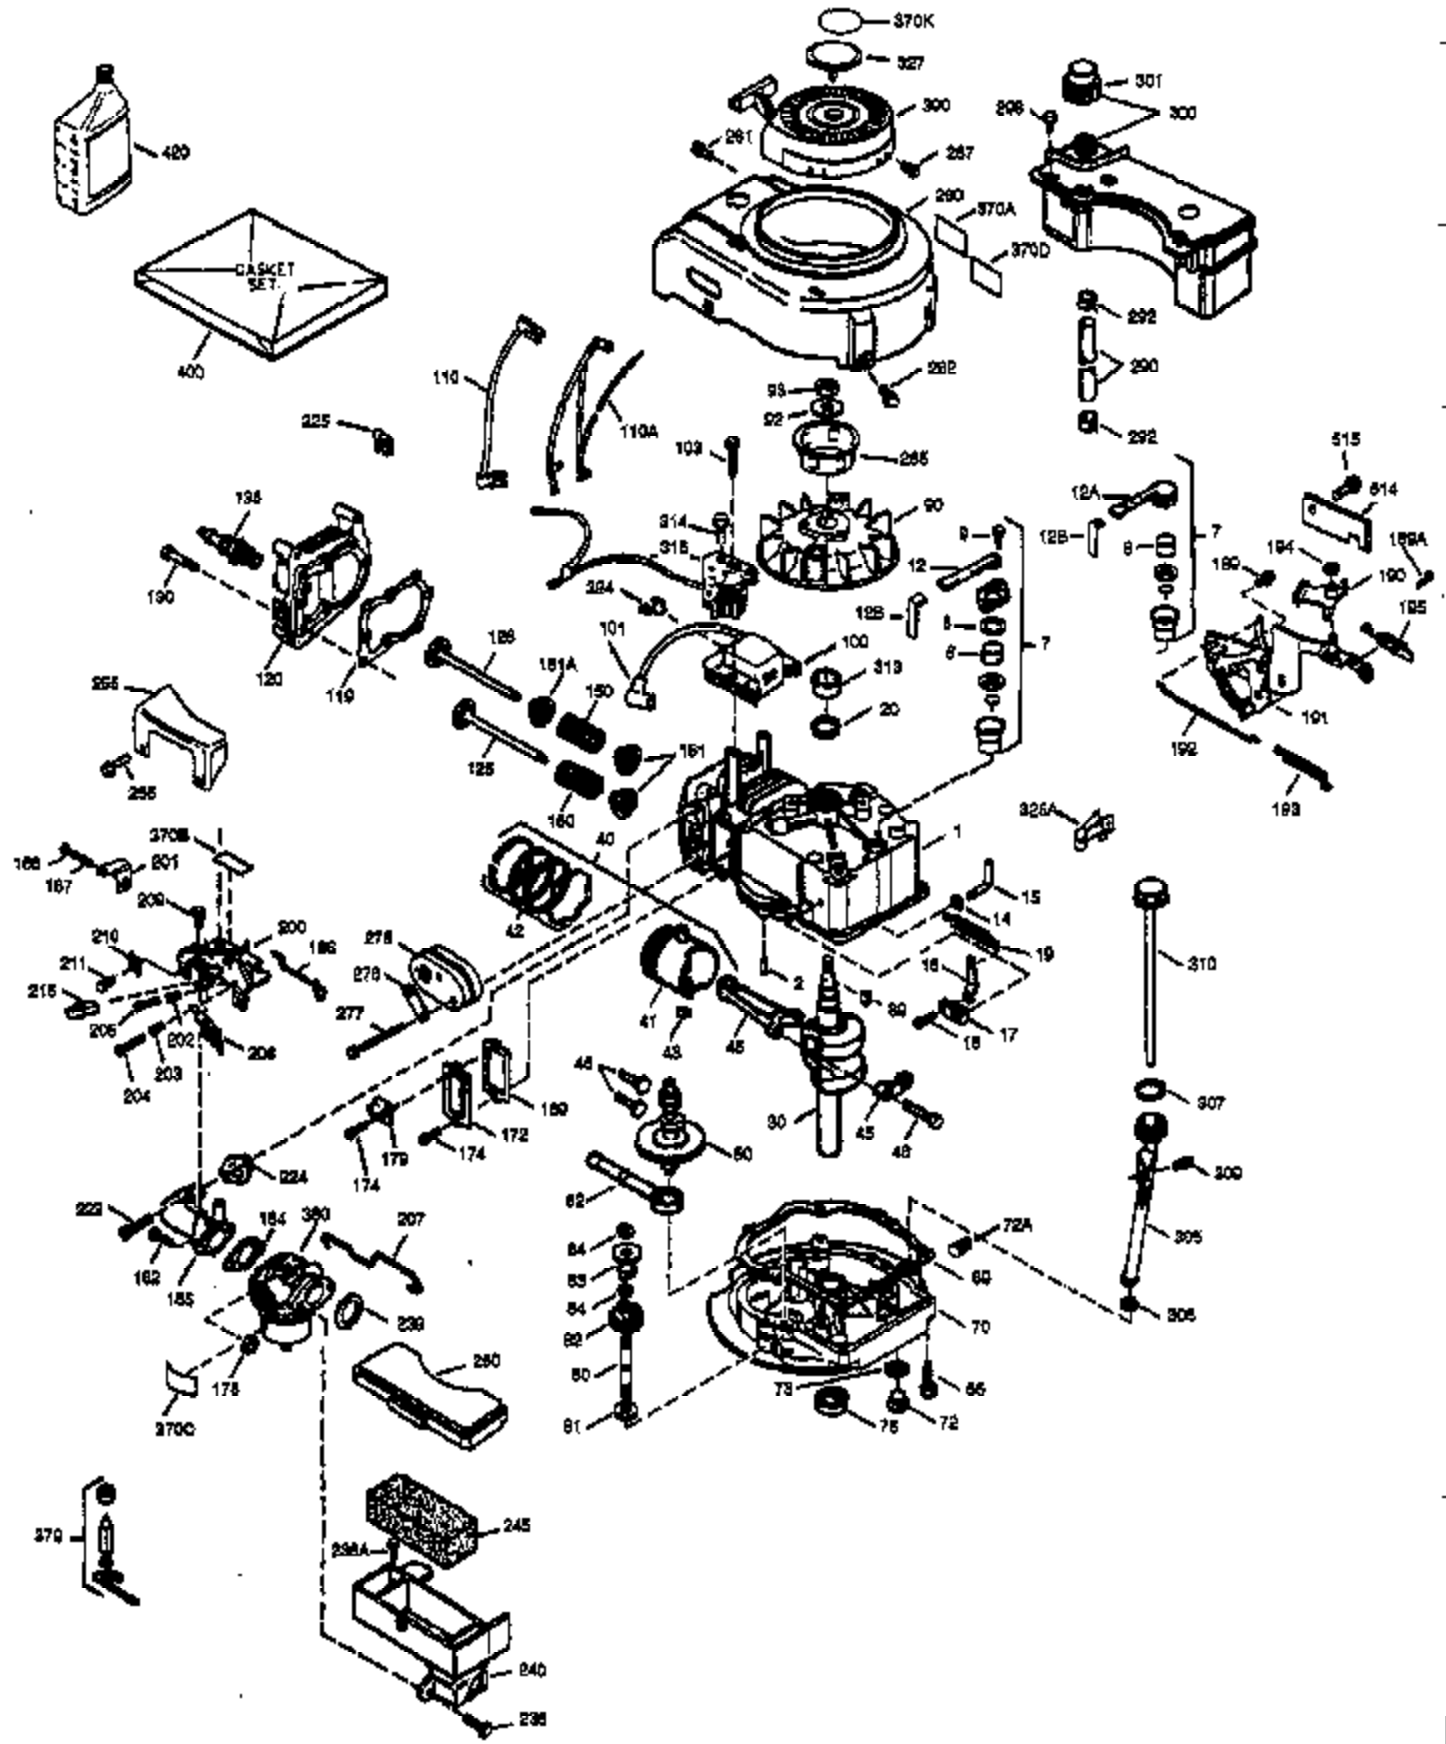

ILLUSTRATION SHOWS TYPICAL PARTS ONLY. ORDER BY PART NUMBER. PARTS NOT LISTED ARE SUPPLIED BY OEM.

VIEW 1 OF 3

Ref #	Part Number	Qty	Description
1	35010	1	Cylinder (Incl. 2 & 20)
2	26727	2	Dowel Pin
6	33734	1	Breather Element
7	34214A	1	Breather Ass'y. (Incl. 6, 8 & 9)
8	33735	1	* Breather Gasket
9	30200	2	Screw, 10-24 x 9/16"
12	35496	1	Breather Tube
14	28277	1	Washer
15	30589	1	Governor Rod (Incl. 14)
16	31383A	1	Governor Lever
17	31335	1	Governor Lever Clamp
18	650548	1	Screw, 8-32 x 5/16"
19	33578	1	Extension Spring
20	32600	1	Oil Seal
30	34460A	1	Crankshaft
40	35544A	1	Piston, Pin & Ring Set (Std.)
40	35545A	1	Piston, Pin & Ring Set (.010" OS)
40	35546	1	Piston, Pin & Ring Set (.020" OS)
41	35541	1	Piston & Pin Ass'y. (Std.) (Incl. 43)
41	35542	1	Piston & Pin Ass'y. (.010" OS) (Incl. 43)
41	35543	1	Piston & Pin Ass'y. (.020" OS) (Incl. 43)
42	35547A	1	Ring Set (Std.)
42	35548A	1	Ring Set (.010" OS)
42	35549	1	Ring Set (.020" OS)
43	20381	2	Piston Pin Retaining Ring
45	30963B	1	Connecting Rod Ass'y. (Incl. 46)
46	32610A	2	Connecting Rod Bolt
48	27241	2	Valve Lifter
50	35990	1	Camshaft (BCR)
52	29914	1	Oil Pump Ass'y.
69	35261	1	* Mounting Flange Gasket
70	35651B	1	Mounting Flange (Incl. 72 thru 83)
72A	9556	1	Oil Drain Plug
72	36083	1	Oil Drain Plug
75	26208	1	Oil Seal
80	30574	1	Governor Shaft
81	30590A	1	Washer
82	30591	1	Governor Gear Ass'y. (Incl. 81)
83	30588A	1	Governor Spool
84	29193	2	Retaining Ring
86	650488	6	Screw, 1/4-20 x 1-1/4"
89	610961	1	Flywheel Key
90	611123	1	Flywheel
92	650815	1	Belleville Washer
93	650816	1	Flywheel Nut
100	34443A	1	Solid State Ignition
101	610118	1	Spark Plug Cover
103	650814	2	Screw, Torx T-15, 10-24 x 1"
110	36230	1	Ground Wire
119	33015A	1	* Cylinder Head Gasket
120	34342	1	Cylinder Head
125	29313C	1	Exhaust Valve (Std.) (Incl. 151)
125	29315C	1	Exhaust Valve (1/32" OS) (Incl. 151)
126	29314B	1	Intake Valve (Std.) (Incl. 151)
126	29315C	1	Intake Valve (1/32" OS) (Incl. 151)
130	6021A	8	Screw, 5/16-18 x 1-1/2"
135	35395	1	Resistor Spark Plug (RJ19LM)
150	35991	2	Valve Spring