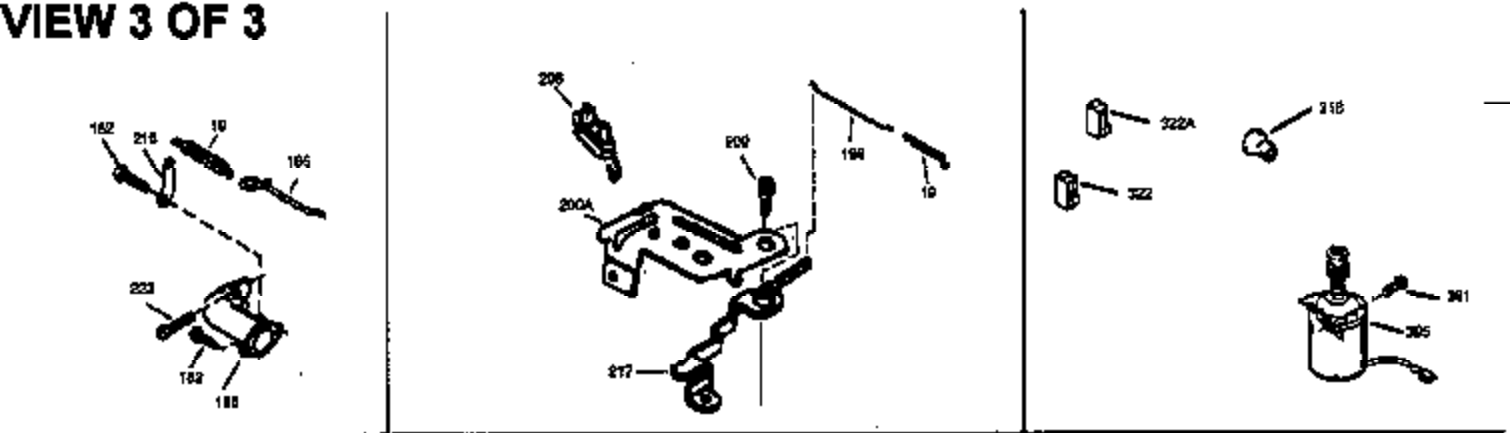

ILLUSTRATION SHOWS TYPICAL PARTS ONLY. ORDER BY PART NUMBER. PARTS NOT LISTED ARE SUPPLIED BY OEM.

VIEW 3 OF 3

Ref #	Part Number	Qty	Description
19	33578	1	Extension Spring
69	35261	1	* Mounting Flange Gasket
182	6201	2	Screw, 1/4-28 x 7/8"
185	31384A	1	Intake Pipe (Incl. 224)
186	34358	1	Governor Link
206	610973	1	Terminal
209	30200	2	Screw, 10-24 x 9/16"
223	650451	2	Screw, 1/4-20 x 1"
238	650709	2	Screw, 10-32 x 7/16"
239	35815	1	Air Cleaner Gasket
243	650899	2	Screw, 10-32 x 2-3/32"
245	35500	1	Air Cleaner Filter
250	35503	1	Air Cleaner Cover