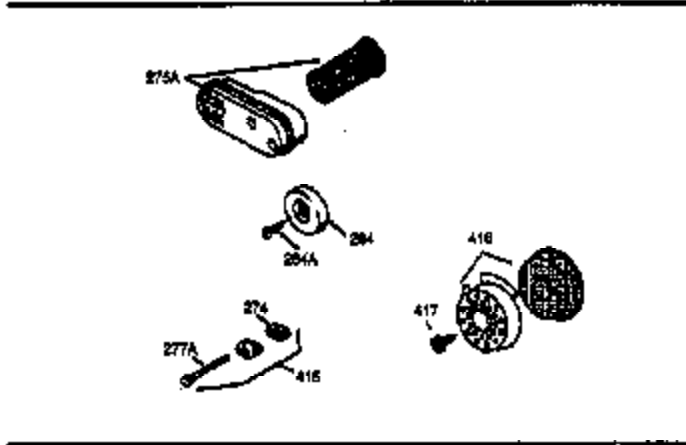

ILLUSTRATION SHOWS TYPICAL PARTS ONLY. ORDER BY PART NUMBER. PARTS NOT LISTED ARE SUPPLIED BY OEM.

VIEW 3 OF 3

Ref #	Part Number	Qty	Description
19	33578	1	Extension Spring
69	35261	1	* Mounting Flange Gasket
182	6201	2	Screw, 1/4-28 x 7/8"
185	31384A	1	Intake Pipe (Incl. 224)
186	34358	1	Governor Link
206	610973	1	Terminal
209	30200	2	Screw, 10-24 x 9/16"
223	650451	2	Screw, 1/4-20 x 1"
238	650709	2	Screw, 10-32 x 7/16"
239	35815	1	Air Cleaner Gasket
243	650899	2	Screw, 10-32 x 2-3/32"
245	35500	1	Air Cleaner Filter
250	35503	1	Air Cleaner Cover