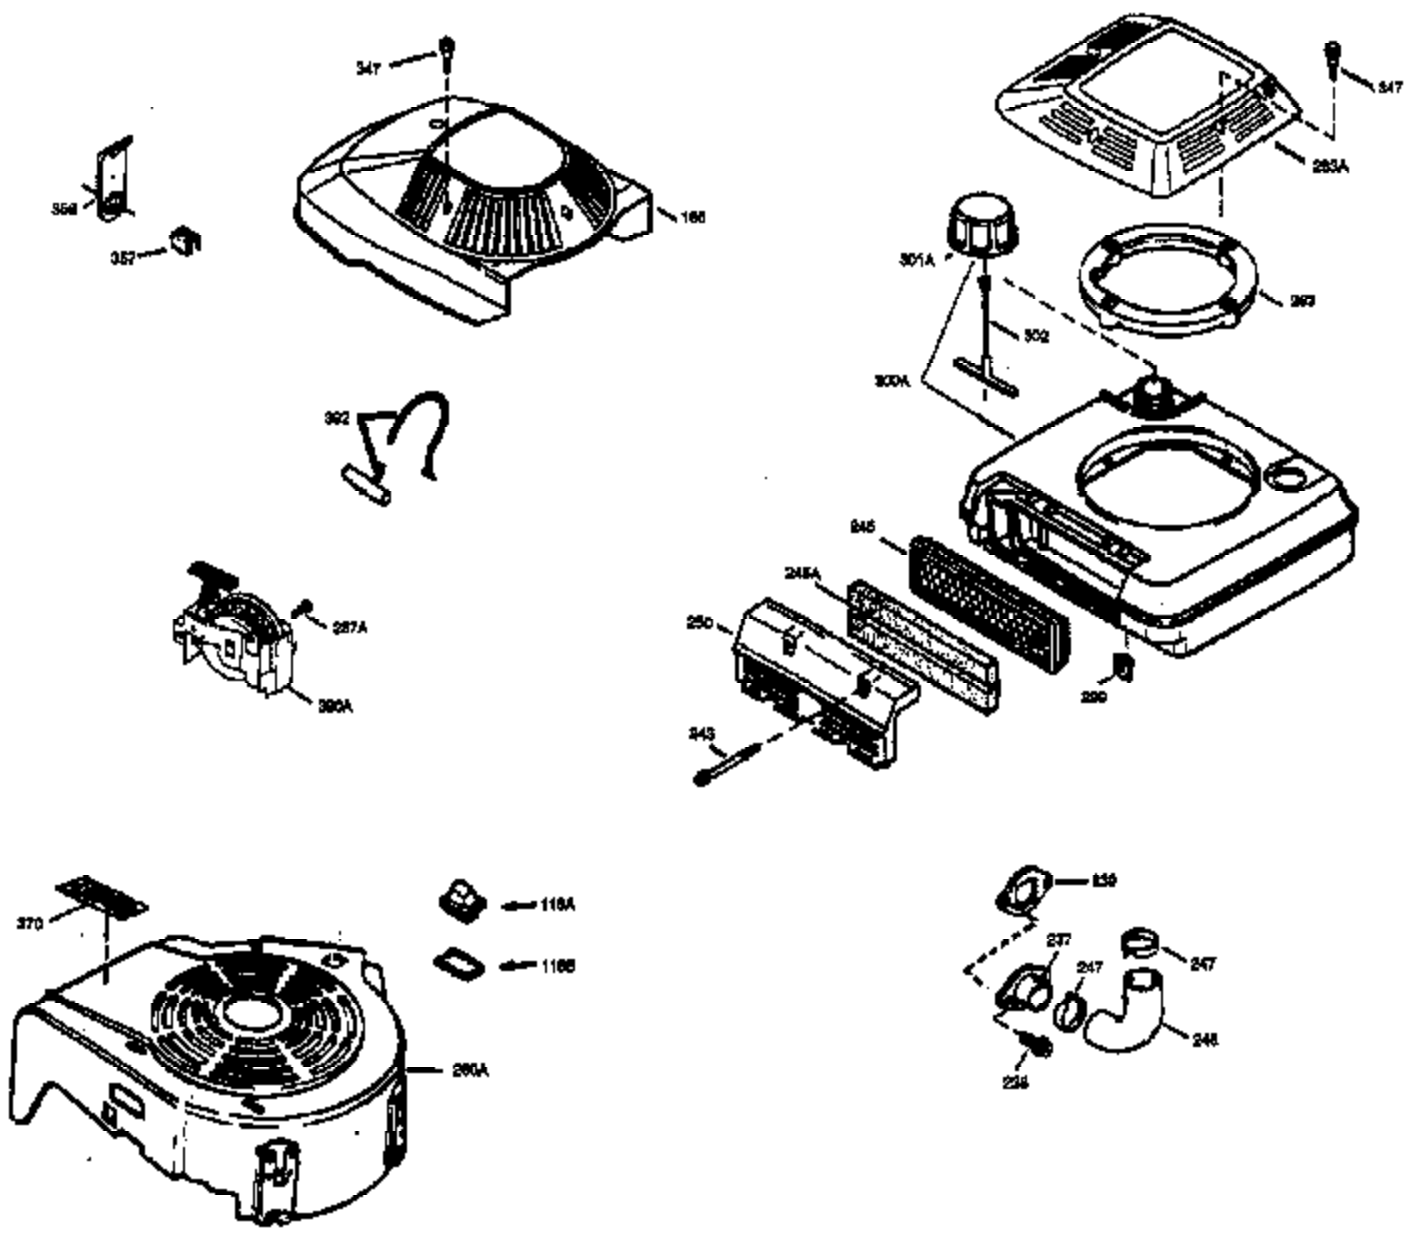

ILLUSTRATION SHOWS TYPICAL PARTS ONLY. ORDER BY PART NUMBER. PARTS NOT LISTED ARE SUPPLIED BY OEM.
VIEW 2 OF 3

Ref #	Part Number	Qty	Description
237	32971	1	Air Cleaner Adapter
238	650709	2	Screw, 10-32 x 7/16"
239	35815	1	Air Cleaner Gasket
243	650899	2	Screw, 10-32 x 2-3/32"
245	35500	1	Air Cleaner Filter
247	35505	2	Air Cleaner Tube Clamp
248	35504	1	Air Cleaner Tube
250	35503	1	Air Cleaner Cover
263	35502	1	Trim Ring
299	650900	2	"U" Type Nut, 10-32
300A	35501A	1	Shroud & Tank Ass'y.(Incl. 299 & 301)
347	650898	4	Screw, 10-32 x 27/32"
370	34346	1	Lubrication Decal