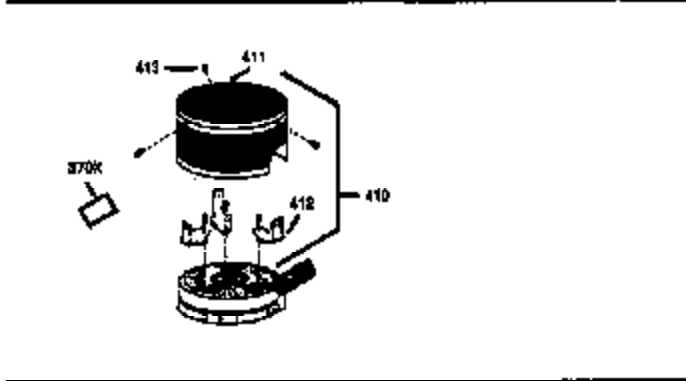

ILLUSTRATION SHOWS TYPICAL PARTS ONLY. ORDER BY PART NUMBER. PARTS NOT LISTED ARE SUPPLIED BY OEM.

VIEW 3 OF 3

Ref #	Part Number	Qty	Description
19	33578	1	Extension Spring
69	35261	1	* Mounting Flange Gasket
182	6201	2	Screw, 1/4-28 x 7/8"
185	31384A	1	Intake Pipe (Incl. 224)
186	34358	1	Governor Link
206	610973	1	Terminal
209	30200	2	Screw, 10-24 x 9/16"
223	650451	2	Screw, 1/4-20 x 1"
238	650709	2	Screw, 10-32 x 7/16"
239	35815	1	Air Cleaner Gasket
243	650899	2	Screw, 10-32 x 2-3/32"
245	35500	1	Air Cleaner Filter
250	35503	1	Air Cleaner Cover