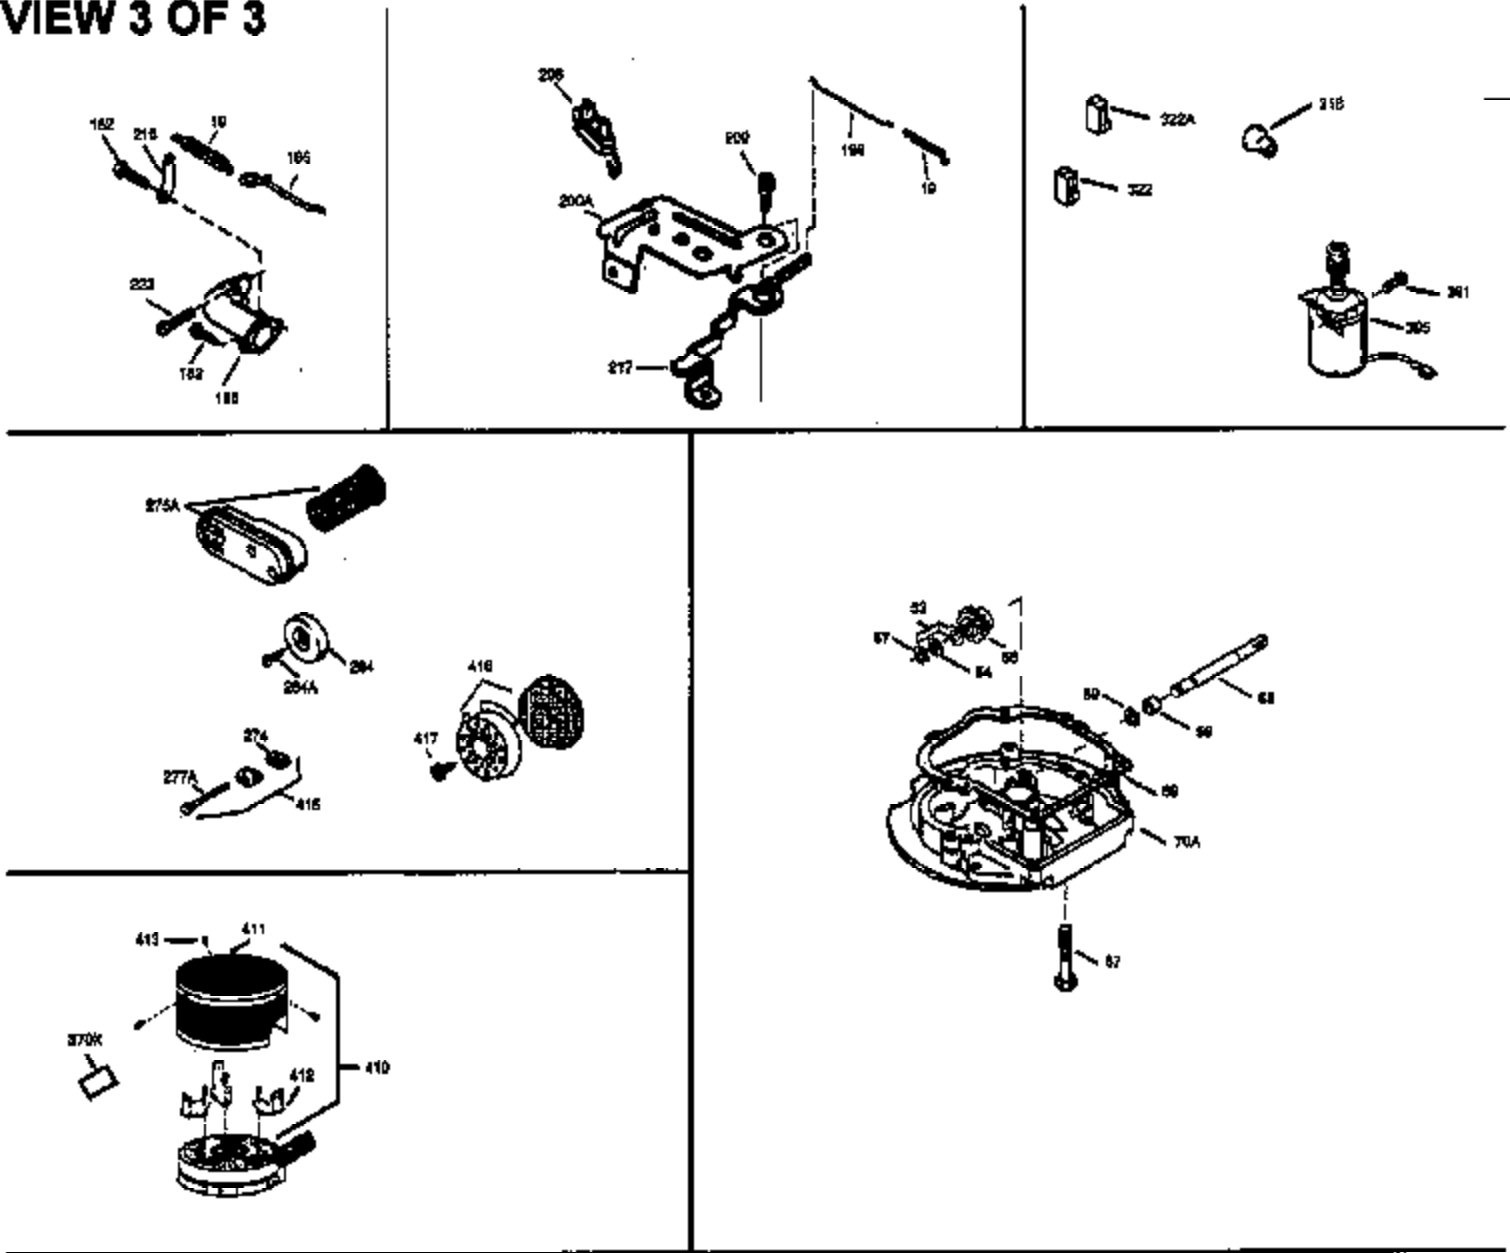

ILLUSTRATION SHOWS TYPICAL PARTS ONLY. ORDER BY PART NUMBER. PARTS NOT LISTED ARE SUPPLIED BY OEM.

VIEW 3 OF 3

Ref #	Part Number	Qty	Description
19	33578	1	Extension Spring
69	35261	1	* Mounting Flange Gasket
182	6201	2	Screw, 1/4-28 x 7/8"
185	31384A	1	Intake Pipe (Incl. 224)
186	34358	1	Governor Link
206	610973	1	Terminal
209	30200	2	Screw, 10-24 x 9/16"
223	650451	2	Screw, 1/4-20 x 1"
238	650709	2	Screw, 10-32 x 7/16"
239	35815	1	Air Cleaner Gasket
243	650899	2	Screw, 10-32 x 2-3/32"
245	35500	1	Air Cleaner Filter
250	35503	1	Air Cleaner Cover