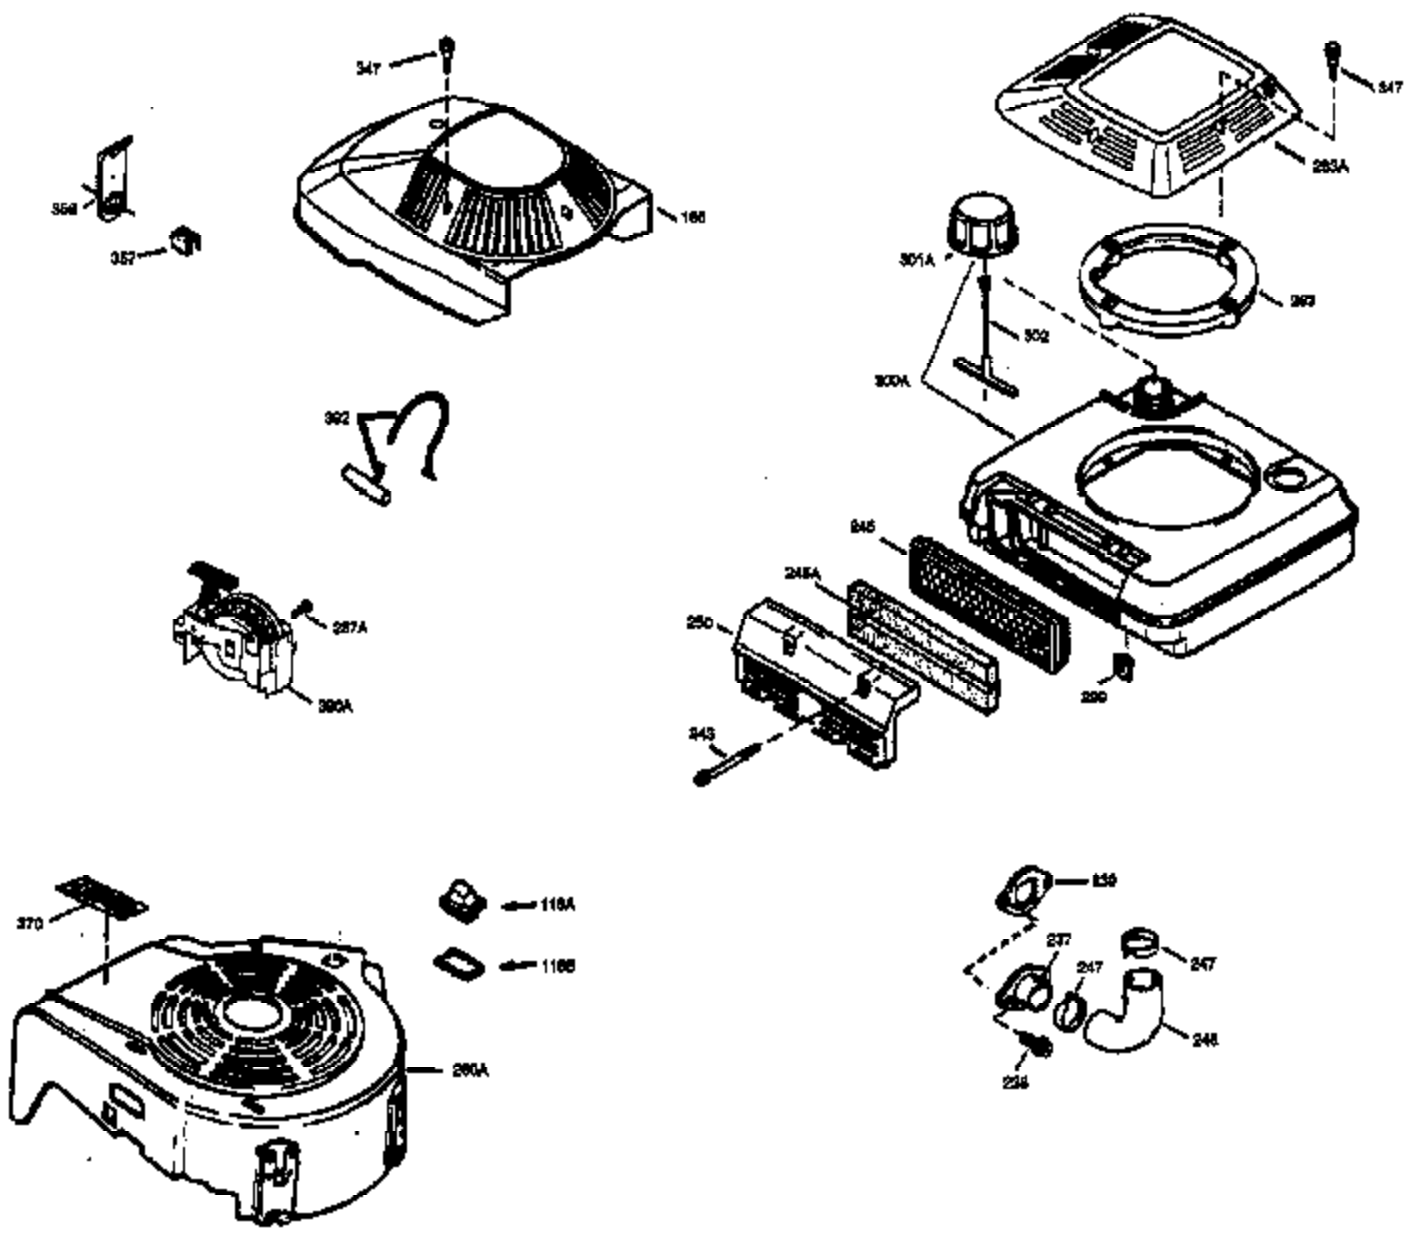

ILLUSTRATION SHOWS TYPICAL PARTS ONLY. ORDER BY PART NUMBER. PARTS NOT LISTED ARE SUPPLIED BY OEM.
VIEW 2 OF 3

Ref #	Part Number	Qty	Description
237	32971	1	Air Cleaner Adapter
238	650709	2	Screw, 10-32 x 7/16"
239	35815	1	Air Cleaner Gasket
243	650899	2	Screw, 10-32 x 2-3/32"
245	35500	1	Air Cleaner Filter
247	35505	2	Air Cleaner Tube Clamp
248	35504	1	Air Cleaner Tube
250	35503	1	Air Cleaner Cover
263	35502	1	Trim Ring
299	650900	2	"U" Type Nut, 10-32
300A	35501A	1	Shroud & Tank Ass'y.(Incl. 299 & 301)
347	650898	4	Screw, 10-32 x 27/32"
370	36261	1	Lubrication Decal