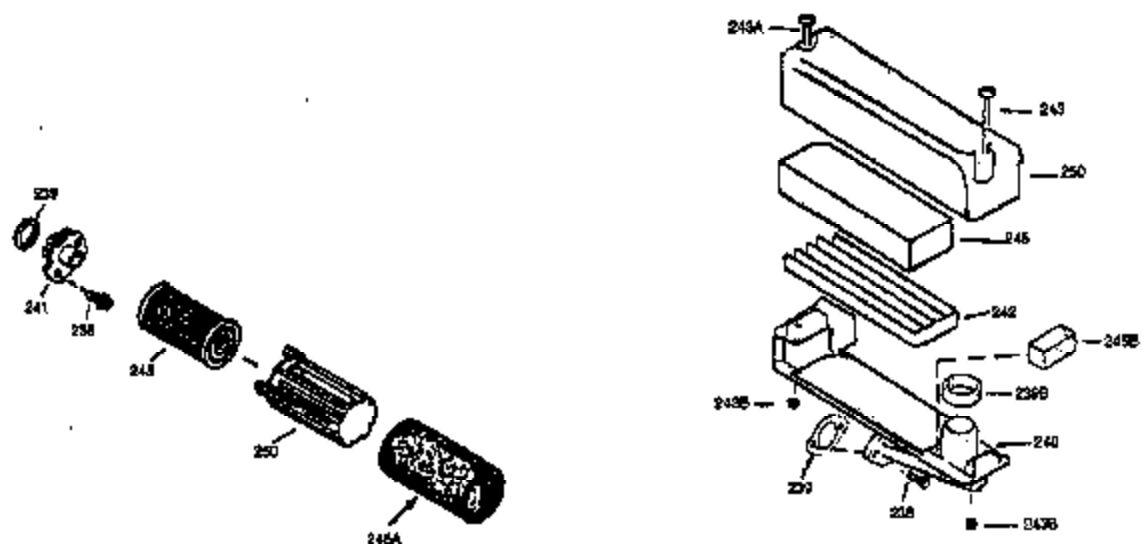

ILLUSTRATION SHOWS TYPICAL PARTS ONLY. ORDER BY PART NUMBER. PARTS NOT LISTED ARE SUPPLIED BY OEM.

VIEW 3 OF 3

Ref #	Part Number	Qty	Description
19	33578	1	Extension Spring
69	35261	1	* Mounting Flange Gasket
182	6201	2	Screw, 1/4-28 x 7/8"
185	31384A	1	Intake Pipe (Incl. 224)
186	34358	1	Governor Link
206	610973	1	Terminal
209	30200	2	Screw, 10-24 x 9/16"
223	650451	2	Screw, 1/4-20 x 1"
238	650709	2	Screw, 10-32 x 7/16"
239	35815	1	Air Cleaner Gasket
243	650899	2	Screw, 10-32 x 2-3/32"
245	35500	1	Air Cleaner Filter
250	35503	1	Air Cleaner Cover