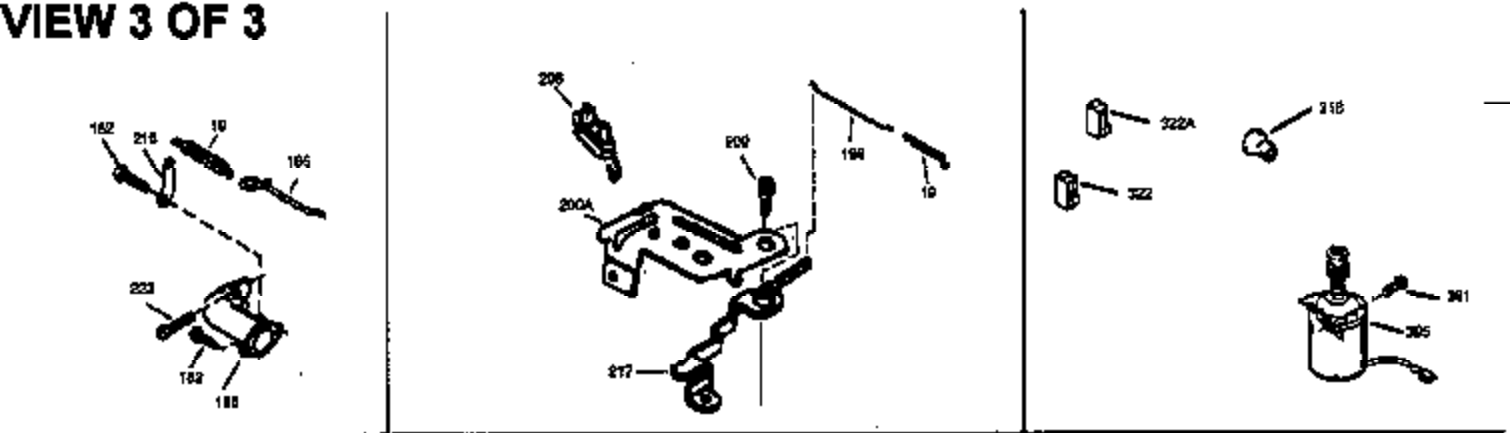

ILLUSTRATION SHOWS TYPICAL PARTS ONLY. ORDER BY PART NUMBER. PARTS NOT LISTED ARE SUPPLIED BY OEM.

VIEW 3 OF 3

Ref #	Part Number	Qty	Description
19	31361	1	Extension Spring
69	35261	1	* Mounting Flange Gasket
182	6201	2	Screw, 1/4-28 x 7/8"
185	31384A	1	Intake Pipe (Incl. 224)
186	34337	1	Governor Link
209	30200	2	Screw, 10-24 x 9/16"
223	650451	2	Screw, 1/4-20 x 1"
243	650899	2	Screw, 10-32 x 2-3/32"
245	35500	1	Air Cleaner Filter
250	35503	1	Air Cleaner Cover