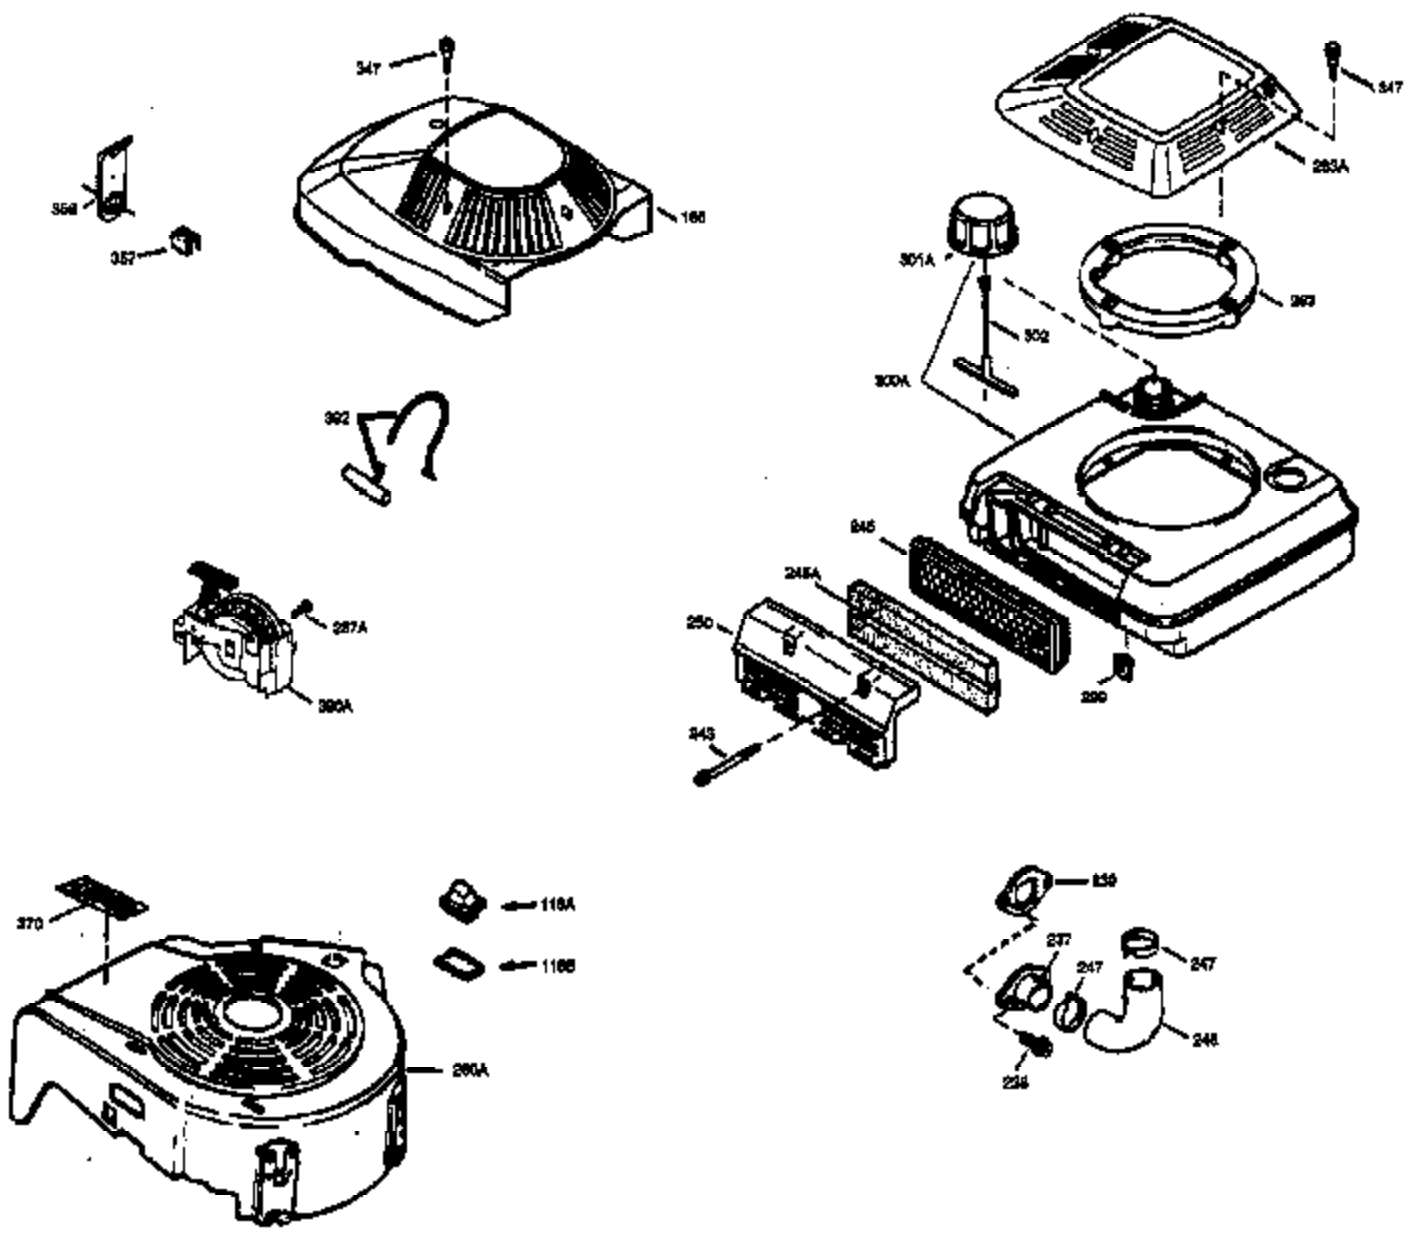

ILLUSTRATION SHOWS TYPICAL PARTS ONLY. ORDER BY PART NUMBER. PARTS NOT LISTED ARE SUPPLIED BY OEM.
VIEW 2 OF 3

Ref #	Part Number	Qty	Description
243	650899	2	Screw, 10-32 x 2-3/32"
245	35500	1	Air Cleaner Filter
247	35505	2	Air Cleaner Tube Clamp
248	35504	1	Air Cleaner Tube
250	35503	1	Air Cleaner Cover
263	35502	1	Trim Ring
299	650900	2	"U" Type Nut, 10-32
300A	35501A	1	Shroud & Tank Ass'y.(Incl. 299 & 301)
347	650898	4	Screw, 10-32 x 27/32"
370	34144	1	Primer Decal