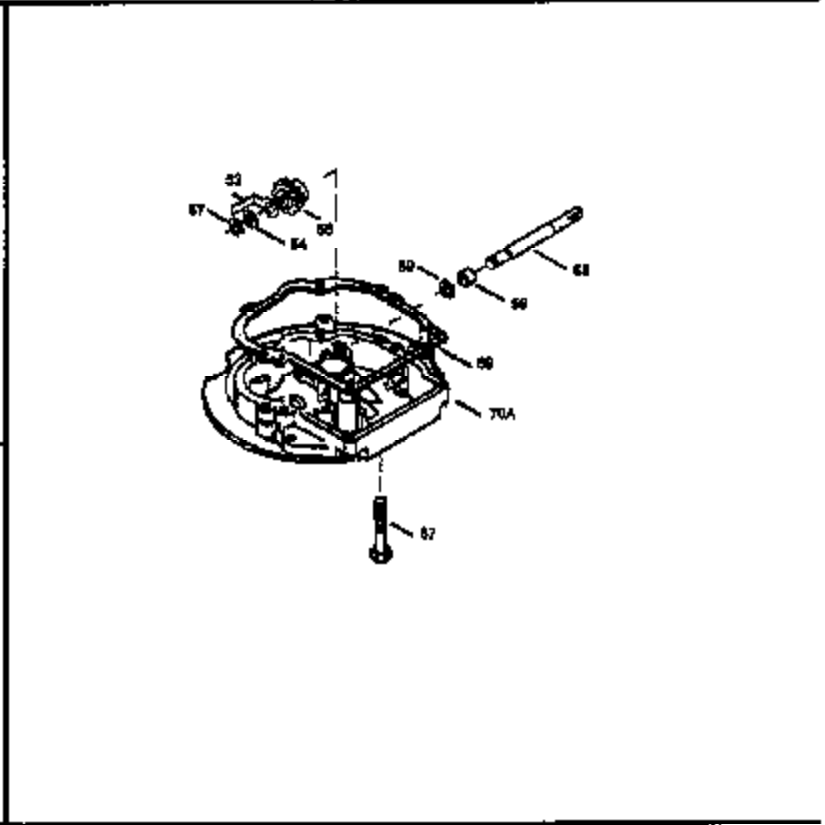

ILLUSTRATION SHOWS TYPICAL PARTS ONLY. ORDER BY PART NUMBER. PARTS NOT LISTED ARE SUPPLIED BY OEM.

VIEW 3 OF 3

Ref #	Part Number	Qty	Description
19	31361	1	Extension Spring
69	35261	1	* Mounting Flange Gasket
182	6201	2	Screw, 1/4-28 x 7/8"
185	31384A	1	Intake Pipe (Incl. 224)
186	34337	1	Governor Link
209	30200	2	Screw, 10-24 x 9/16"
223	650451	2	Screw, 1/4-20 x 1"
243	650899	2	Screw, 10-32 x 2-3/32"
245	35500	1	Air Cleaner Filter
250	35503	1	Air Cleaner Cover