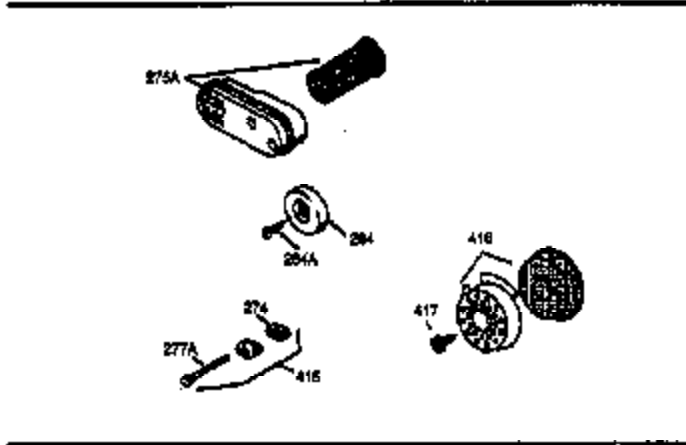

ILLUSTRATION SHOWS TYPICAL PARTS ONLY. ORDER BY PART NUMBER. PARTS NOT LISTED ARE SUPPLIED BY OEM.

VIEW 3 OF 3

Ref #	Part Number	Qty	Description
19	31361	1	Extension Spring
69	35261	1	* Mounting Flange Gasket
182	6201	2	Screw, 1/4-28 x 7/8"
185	31384A	1	Intake Pipe (Incl. 224)
186	34337	1	Governor Link
209	30200	2	Screw, 10-24 x 9/16"
223	650451	2	Screw, 1/4-20 x 1"
243	650899	2	Screw, 10-32 x 2-3/32"
245	35500	1	Air Cleaner Filter
250	35503	1	Air Cleaner Cover