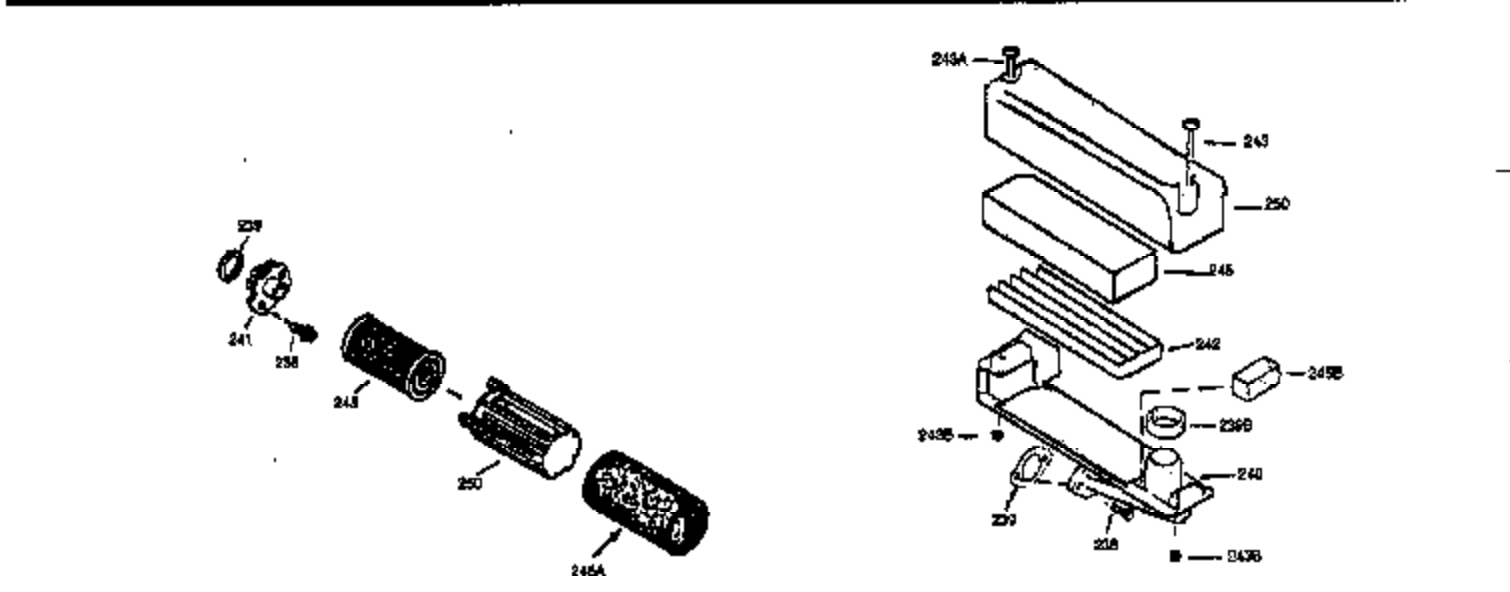

ILLUSTRATION SHOWS TYPICAL PARTS ONLY. ORDER BY PART NUMBER. PARTS NOT LISTED ARE SUPPLIED BY OEM.

VIEW 3 OF 3

Ref #	Part Number	Qty	Description
19	31361	1	Extension Spring
69	35261	1	* Mounting Flange Gasket
182	6201	2	Screw, 1/4-28 x 7/8"
185	31384A	1	Intake Pipe (Incl. 224)
186	34337	1	Governor Link
209	30200	2	Screw, 10-24 x 9/16"
223	650451	2	Screw, 1/4-20 x 1"
243	650899	2	Screw, 10-32 x 2-3/32"
245	35500	1	Air Cleaner Filter
250	35503	1	Air Cleaner Cover