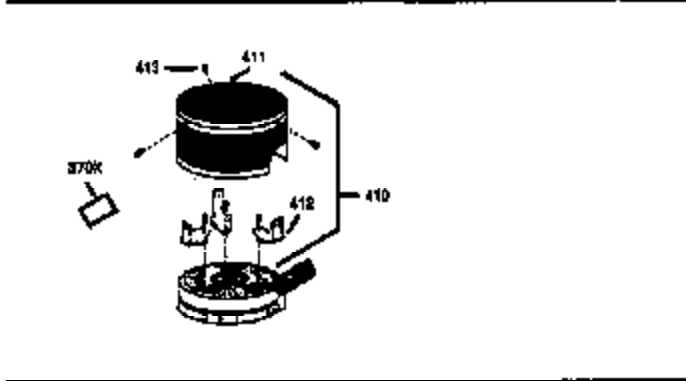

ILLUSTRATION SHOWS TYPICAL PARTS ONLY. ORDER BY PART NUMBER. PARTS NOT LISTED ARE SUPPLIED BY OEM.

VIEW 3 OF 3

Ref #	Part Number	Qty	Description
19	31361	1	Extension Spring
69	35261	1	* Mounting Flange Gasket
182	6201	2	Screw, 1/4-28 x 7/8"
185	31384A	1	Intake Pipe (Incl. 224)
186	34337	1	Governor Link
209	30200	2	Screw, 10-24 x 9/16"
223	650451	2	Screw, 1/4-20 x 1"
243	650899	2	Screw, 10-32 x 2-3/32"
245	35500	1	Air Cleaner Filter
250	35503	1	Air Cleaner Cover