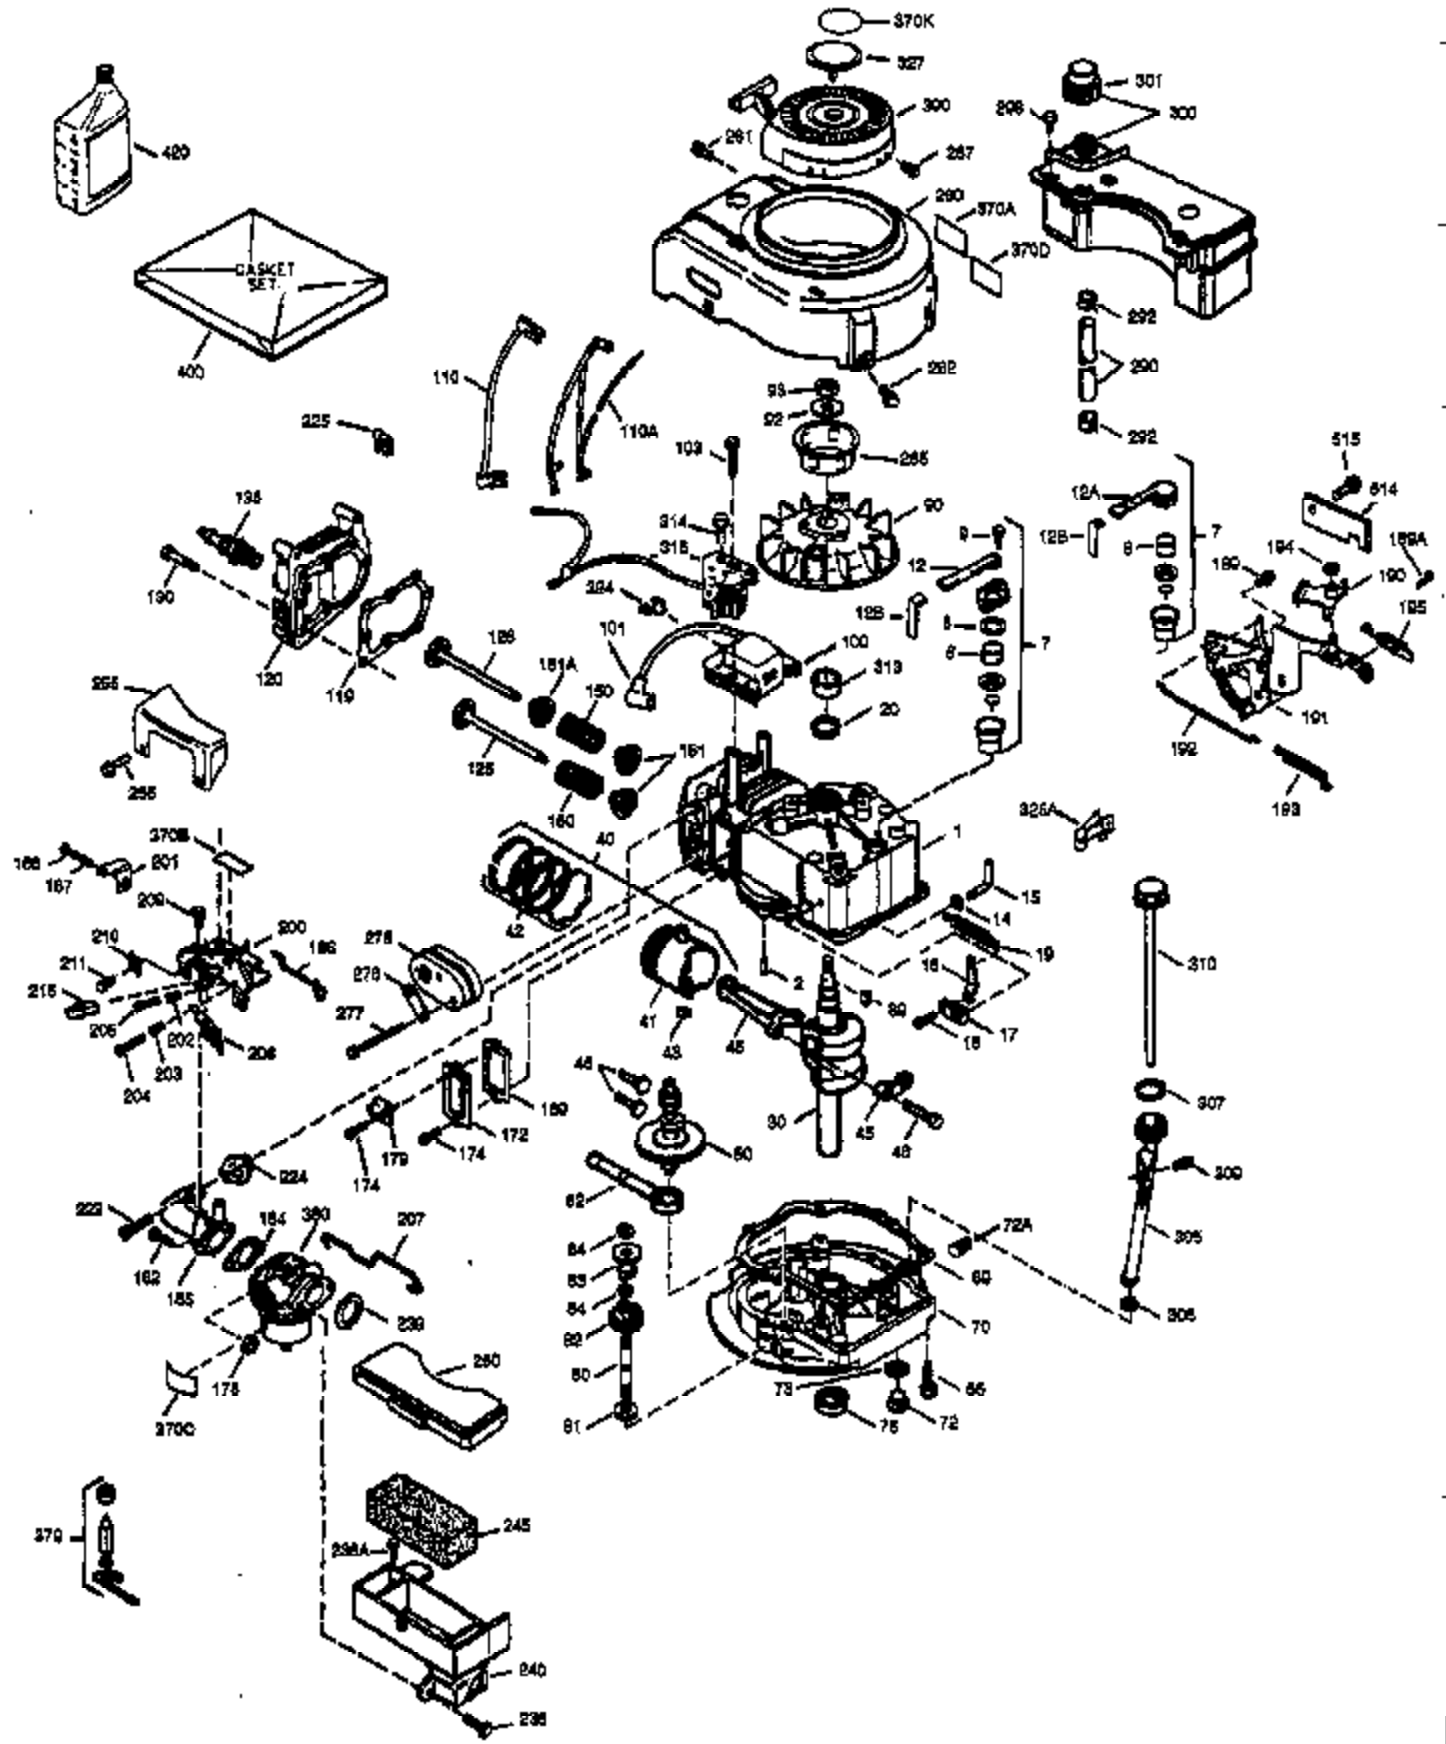

ILLUSTRATION SHOWS TYPICAL PARTS ONLY. ORDER BY PART NUMBER. PARTS NOT LISTED ARE SUPPLIED BY OEM.

VIEW 1 OF 3

Ref #	Part Number	Qty	Description
1	35010	1	Cylinder (Incl. 2 & 20)
2	26727	2	Dowel Pin
6	33734	1	Breather Element
7	34214A	1	Breather Ass'y. (Incl. 6, 8 & 9)
8	33735	1	* Breather Gasket
9	30200	2	Screw, 10-24 x 9/16"
12	35496	1	Breather Tube
14	28277	1	Washer
15	30589	1	Governor Rod (Incl. 14)
16	31383A	1	Governor Lever
17	31335	1	Governor Lever Clamp
18	650548	1	Screw, 8-32 x 5/16"
19	31361	1	Extension Spring
20	32600	1	Oil Seal
30	36215	1	Crankshaft
40	35544A	1	Piston, Pin & Ring Set (Std.)
40	35545A	1	Piston, Pin & Ring Set (.010" OS)
40	35546	1	Piston, Pin & Ring Set (.020" OS)
41	35541	1	Piston & Pin Ass'y. (Std.) (Incl. 43)
41	35542	1	Piston & Pin Ass'y. (.010" OS) (Incl. 43)
41	35543	1	Piston & Pin Ass'y. (.020" OS) (Incl. 43)
42	35547A	1	Ring Set (Std.)
42	35548A	1	Ring Set (.010" OS)
42	35549	1	Ring Set (.020" OS)
43	20381	2	Piston Pin Retaining Ring
45	30963B	1	Connecting Rod Ass'y. (Incl. 46)
46	32610A	2	Connecting Rod Bolt
48	27241	2	Valve Lifter
50	35990	1	Camshaft (BCR)
52	29914	1	Oil Pump Ass'y.
69	35261	1	* Mounting Flange Gasket
70	34311D	1	Mounting Flange (Incl. 72 thru 83)
72	36083	1	Oil Drain Plug
75	27897	1	Oil Seal
80	30574	1	Governor Shaft
81	30590A	1	Washer
82	30591	1	Governor Gear Ass'y. (Incl. 81)
83	30588A	1	Governor Spool
84	29193	2	Retaining Ring
86	650488	6	Screw, 1/4-20 x 1-1/4"
89	611004	1	Flywheel Key
90	611112	1	Flywheel
92	650815	1	Belleville Washer
93	650816	1	Flywheel Nut
100	34443A	1	Solid State Ignition
101	610118	1	Spark Plug Cover
103	650814	2	Screw, Torx T-15, 10-24 x 1"
110	34961	1	Ground Wire
119	33015A	1	* Cylinder Head Gasket
120	34342	1	Cylinder Head
125	29313C	1	Exhaust Valve (Std.) (Incl. 151)
125	29315C	1	Exhaust Valve (1/32" OS) (Incl. 151)
126	29314B	1	Intake Valve (Std.) (Incl. 151)
126	29315C	1	Intake Valve (1/32" OS) (Incl. 151)
130	6021A	8	Screw, 5/16-18 x 1-1/2"
135	35395	1	Resistor Spark Plug (RJ19LM)
150	35991	2	Valve Spring
151	31673	2	Valve Spring Cap