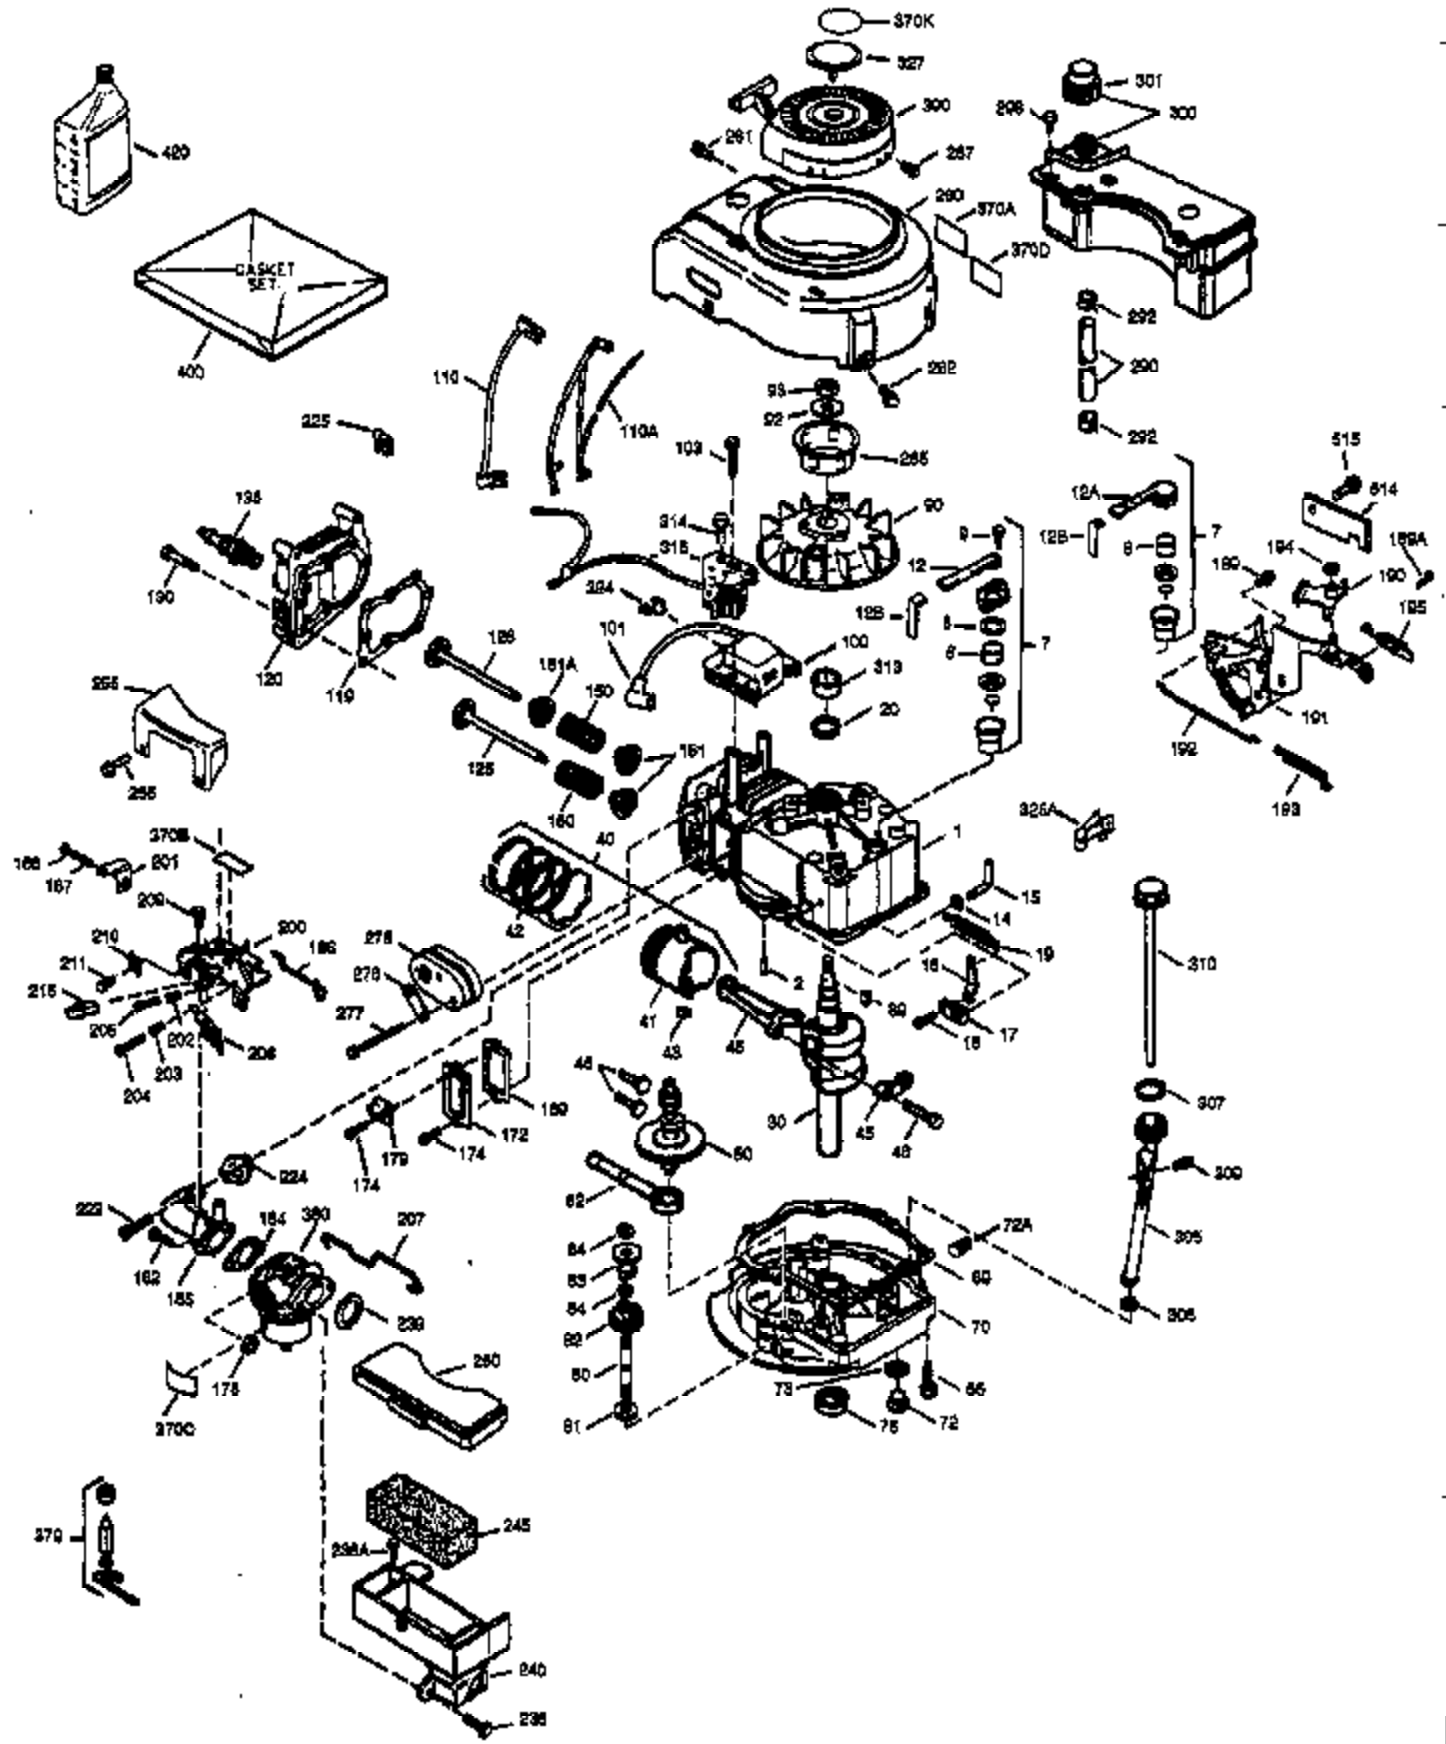

ILLUSTRATION SHOWS TYPICAL PARTS ONLY. ORDER BY PART NUMBER. PARTS NOT LISTED ARE SUPPLIED BY OEM.

VIEW 1 OF 3

Ref #	Part Number	Qty	Description
1	35010	1	Cylinder (Incl. 2 & 20)
2	26727	2	Dowel Pin
6	33734	1	Breather Element
7	34214A	1	Breather Ass'y. (Incl. 6, 8, 9 & 12)
8	33735	1	* Breather Gasket
9	30200	2	Screw, 10-24 x 9/16"
12	33886	1	Breather Tube
14	28277	1	Washer
15	30589	1	Governor Rod (Incl. 14)
16	31383A	1	Governor Lever
17	31335	1	Governor Lever Clamp
18	650548	1	Screw, 8-32 x 5/16"
19	31361	1	Extension Spring
20	32600	1	Oil Seal
30	36267	1	Crankshaft
40	35544A	1	Piston, Pin & Ring Set (Std.)
40	35545A	1	Piston, Pin & Ring Set (.010" OS)
40	35546	1	Piston, Pin & Ring Set (.020" OS)
41	35541	1	Piston & Pin Ass'y. (Std.) (Incl. 43)
41	35542	1	Piston & Pin Ass'y. (.010" OS) (Incl. 43)
41	35543	1	Piston & Pin Ass'y. (.020" OS) (Incl. 43)
42	35547A	1	Ring Set (Std.)
42	35548A	1	Ring Set (.010" OS)
42	35549	1	Ring Set (.020" OS)
43	20381	2	Piston Pin Retaining Ring
45	30963B	1	Connecting Rod Ass'y (Incl. 46)
46	32610A	2	Connecting Rod Bolt
48	27241	2	Valve Lifter
50	35990	1	Camshaft (BCR)
52	29914	1	Oil Pump Ass'y.
69	35261	1	* Mounting Flange Gasket
70	34311D	1	Mounting Flange (Incl. 72 thru 83)
72	36083	1	Oil Drain Plug
75	27897	1	Oil Seal
80	30574A	1	Governor Shaft
81	30590A	1	Washer
82	30591	1	Governor Gear Ass'y. (Incl. 81)
83	30588A	1	Governor Spool
86	650488	6	Screw, 1/4-20 x 1-1/4"
89	611004	1	Flywheel Key
90	611112	1	Flywheel
92	650815	1	Belleville Washer
93	650816	1	Flywheel Nut
100	34443A	1	Solid State Ignition
101	610118	1	Spark Plug Cover
103	650814	2	Screw, Torx T-15, 10-24 x 1"
110	36230	1	Ground Wire
119	36229	1	* Cylinder Head Gasket
120	36268	1	Cylinder Head
125	29313C	1	Exhaust Valve (Std.) (Incl. 151)
125	29315C	1	Exhaust Valve (1/32" OS) (Incl. 151)
126	29314B	1	Intake Valve (Std.) (Incl. 151)
126	29315C	1	Intake Valve (1/32" OS) (Incl. 151)
130	6021A	8	Screw, 5/16-18 x 1-1/2"
135	35395	1	Resistor Spark Plug (RJ19LM)
150	35991	2	Valve Spring
151	31673	2	Valve Spring Cap
169	27234A	1	* Valve Cover Gasket