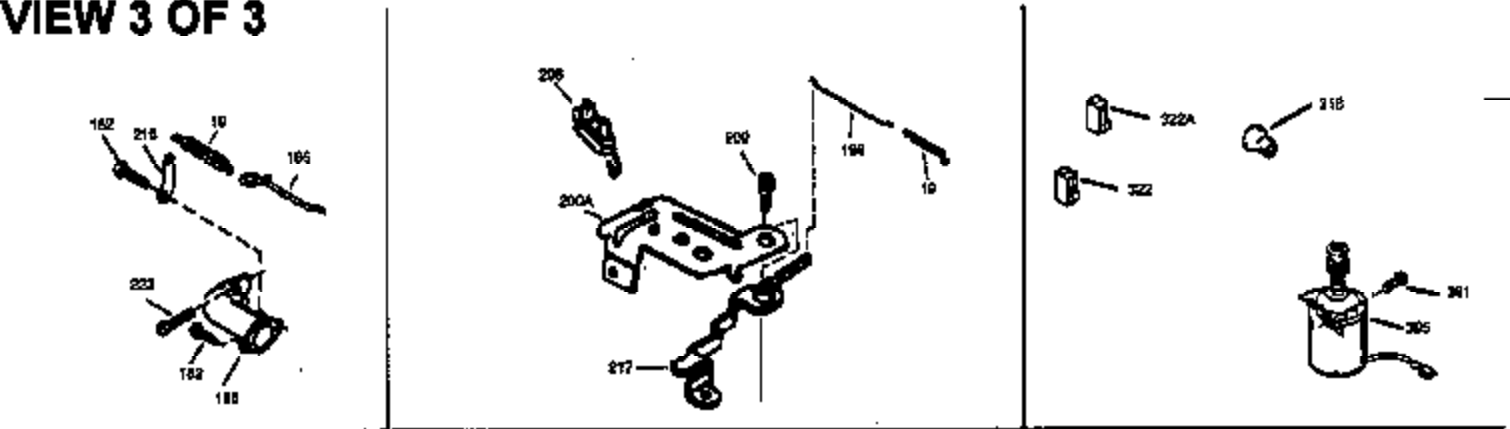

ILLUSTRATION SHOWS TYPICAL PARTS ONLY. ORDER BY PART NUMBER. PARTS NOT LISTED ARE SUPPLIED BY OEM.

VIEW 3 OF 3

Ref #	Part Number	Qty	Description
19	31361	1	Extension Spring
69	35261	1	* Mounting Flange Gasket
182	6201	2	Screw, 1/4-28 x 7/8"
185	31384A	1	Intake Pipe (Incl. 224)
186	34337	1	Governor Link
206	610973	1	Terminal
209	30200	2	Screw, 10-24 x 9/16"
223	650451	2	Screw, 1/4-20 x 1"
238	650937	2	Screw, 10-32 x 43/64"
239	35848	1	* Air Cleaner Gasket
239B	36277	1	Air Cleaner Seal
240	36273	1	Air Cleaner Body (Incl. 239)
242	36276	1	Air Cleaner Base
243	650966	1	Screw, M-5 x 0.8-6G x 2-7/16"
243A	650968	1	Screw, M-5 x 0.8-6G x 1-7/16"
243B	650967	2	Nut, M-5 x 0.8-6H
245B	36275	1	Air Cleaner Filter
245	36278	1	Air Cleaner Filter
250	36274	1	Air Cleaner Cover