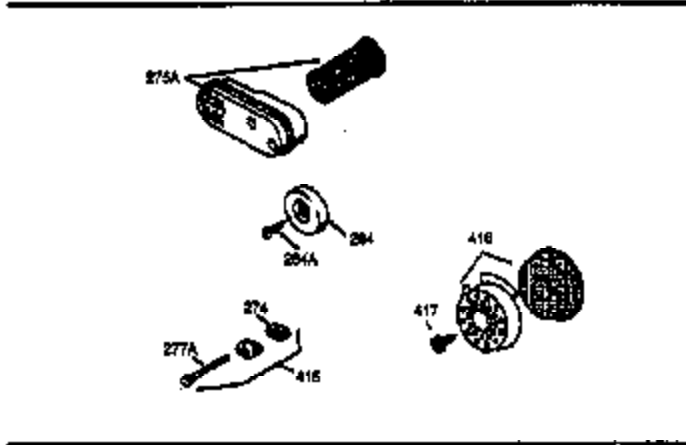

ILLUSTRATION SHOWS TYPICAL PARTS ONLY. ORDER BY PART NUMBER. PARTS NOT LISTED ARE SUPPLIED BY OEM.

VIEW 3 OF 3

Ref #	Part Number	Qty	Description
19	31361	1	Extension Spring
69	35261	1	* Mounting Flange Gasket
182	6201	2	Screw, 1/4-28 x 7/8"
185	31384A	1	Intake Pipe (Incl. 224)
186	34337	1	Governor Link
206	610973	1	Terminal
209	30200	2	Screw, 10-24 x 9/16"
223	650451	2	Screw, 1/4-20 x 1"
238	650937	2	Screw, 10-32 x 43/64"
239	35848	1	* Air Cleaner Gasket
239B	36277	1	Air Cleaner Seal
240	36273	1	Air Cleaner Body (Incl. 239)
242	36276	1	Air Cleaner Base
243	650966	1	Screw, M-5 x 0.8-6G x 2-7/16"
243A	650968	1	Screw, M-5 x 0.8-6G x 1-7/16"
243B	650967	2	Nut, M-5 x 0.8-6H
245B	36275	1	Air Cleaner Filter
245	36278	1	Air Cleaner Filter
250	36274	1	Air Cleaner Cover