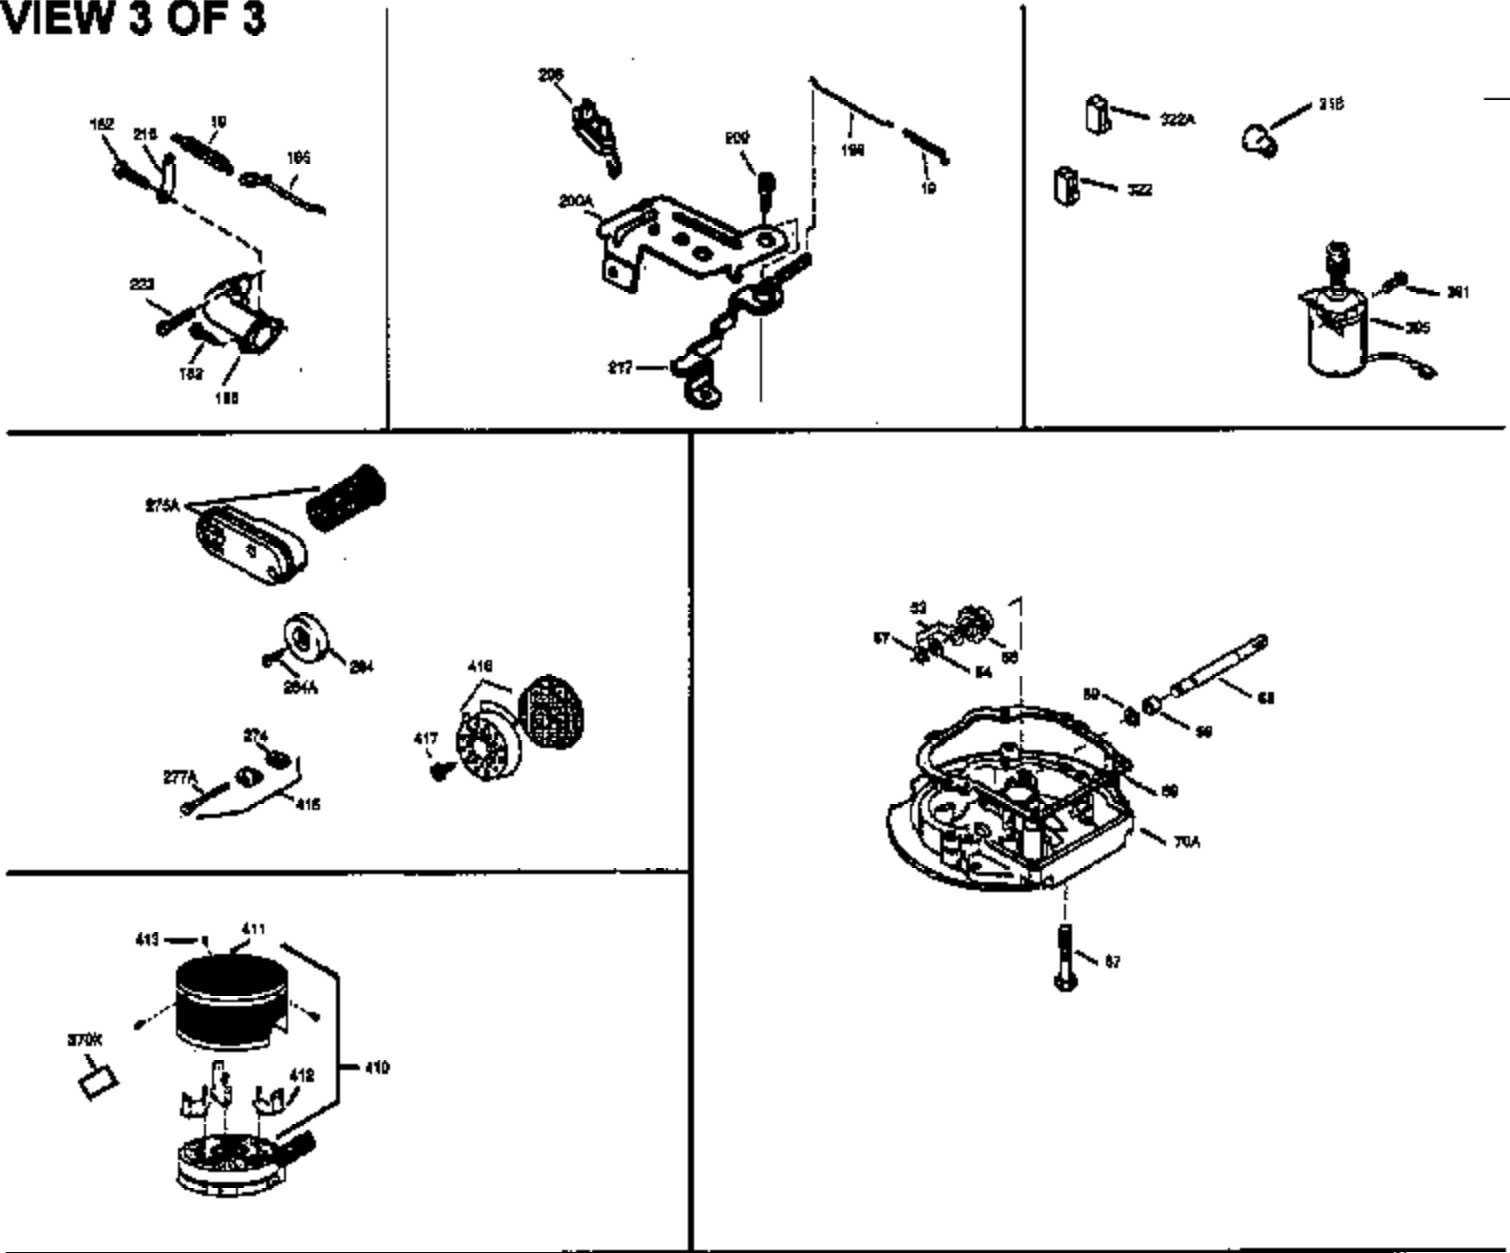

ILLUSTRATION SHOWS TYPICAL PARTS ONLY. ORDER BY PART NUMBER. PARTS NOT LISTED ARE SUPPLIED BY OEM.

VIEW 3 OF 3

Ref #	Part Number	Qty	Description
19	31361	1	Extension Spring
69	35261	1	* Mounting Flange Gasket
182	6201	2	Screw, 1/4-28 x 7/8"
185	31384A	1	Intake Pipe (Incl. 224)
186	34337	1	Governor Link
206	610973	1	Terminal
209	30200	2	Screw, 10-24 x 9/16"
223	650451	2	Screw, 1/4-20 x 1"
238	650937	2	Screw, 10-32 x 43/64"
239	35848	1	Air Cleaner Gasket
239B	36277	1	Air Cleaner Seal
240	36273	1	Air Cleaner Body (Incl. 239)
242	36276	1	Air Cleaner Base
243	650966	1	Screw, M-5 x 0.8-6g x 2-7/16"
243A	650968	1	Screw, M-5 x 0.8-6g x 1-7/16"
243B	650967	2	Nut, M-5 x 0.8-6H
245B	36275	1	Air Cleaner Filter
245	36278	1	Air Cleaner Filter
250	36274	1	Air Cleaner Cover