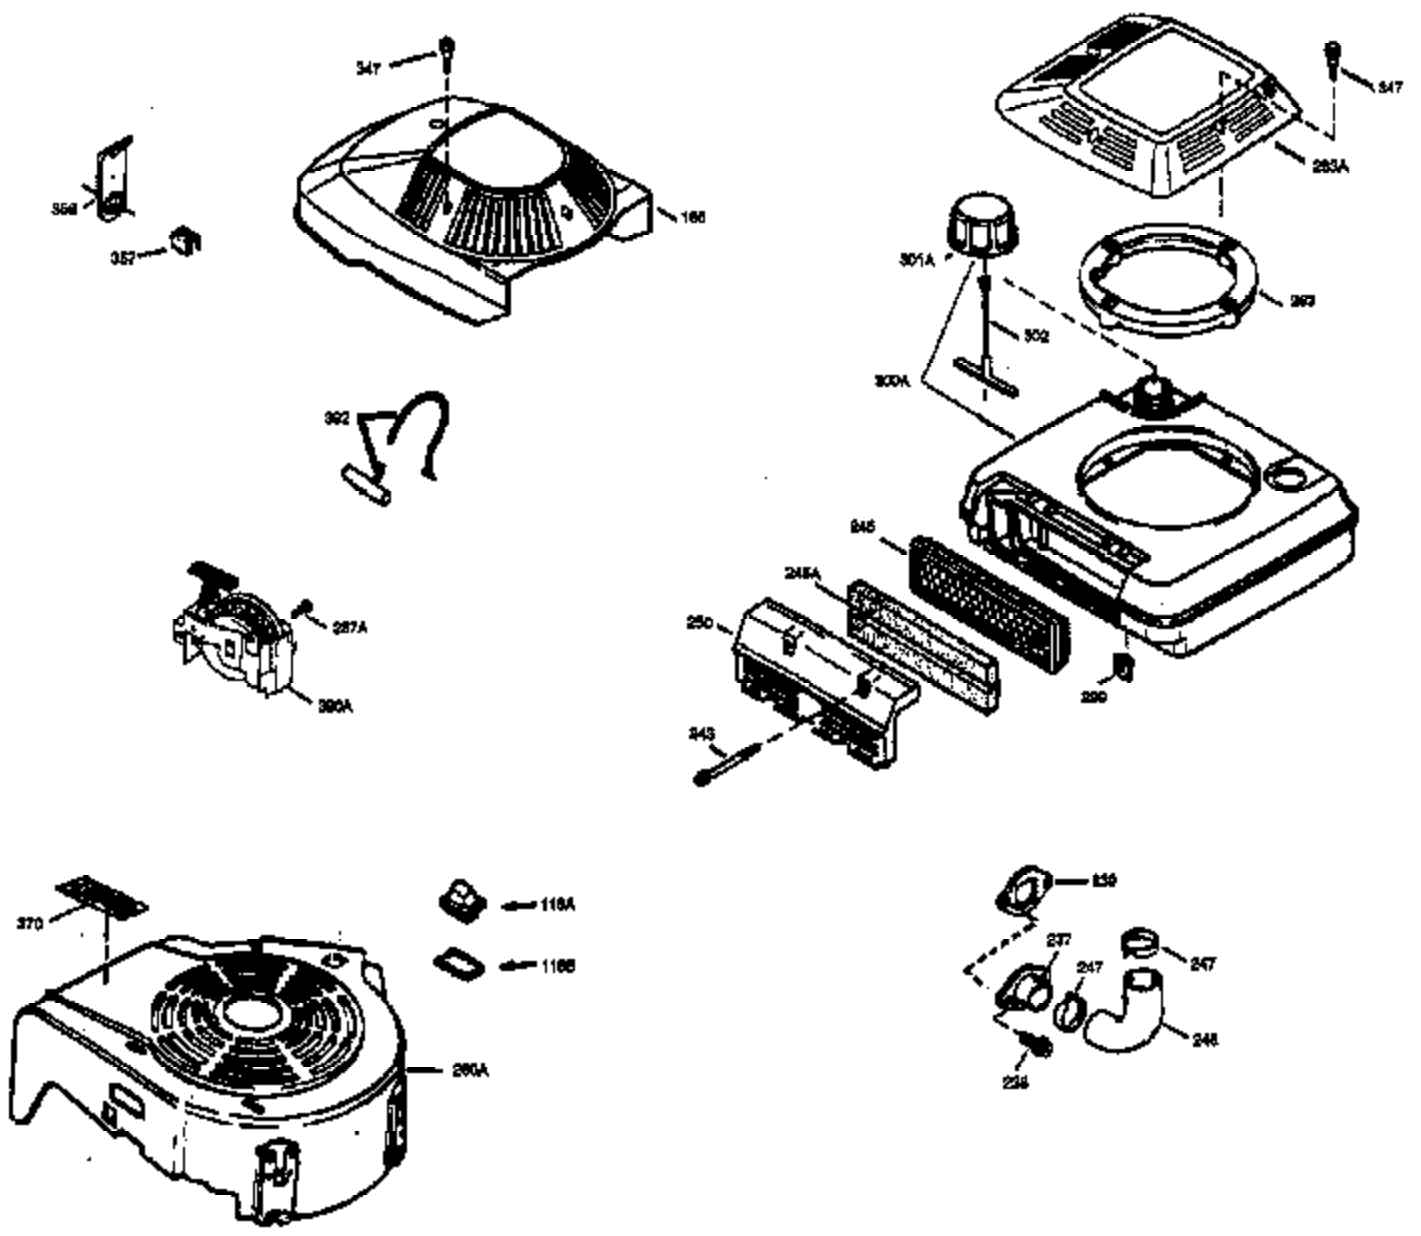

ILLUSTRATION SHOWS TYPICAL PARTS ONLY. ORDER BY PART NUMBER. PARTS NOT LISTED ARE SUPPLIED BY OEM.
VIEW 2 OF 3

Ref #	Part Number	Qty	Description
238	650937	2	Screw, 10-32 x 43/64"
239	35848	1	Air Cleaner Gasket
243	650966	1	Screw, M-5 x 0.8-6g x 2-7/16"
245	36278	1	Air Cleaner Filter
250	36274	1	Air Cleaner Cover
263	36280	1	Trim Ring
370	36260	1	Primer Decal