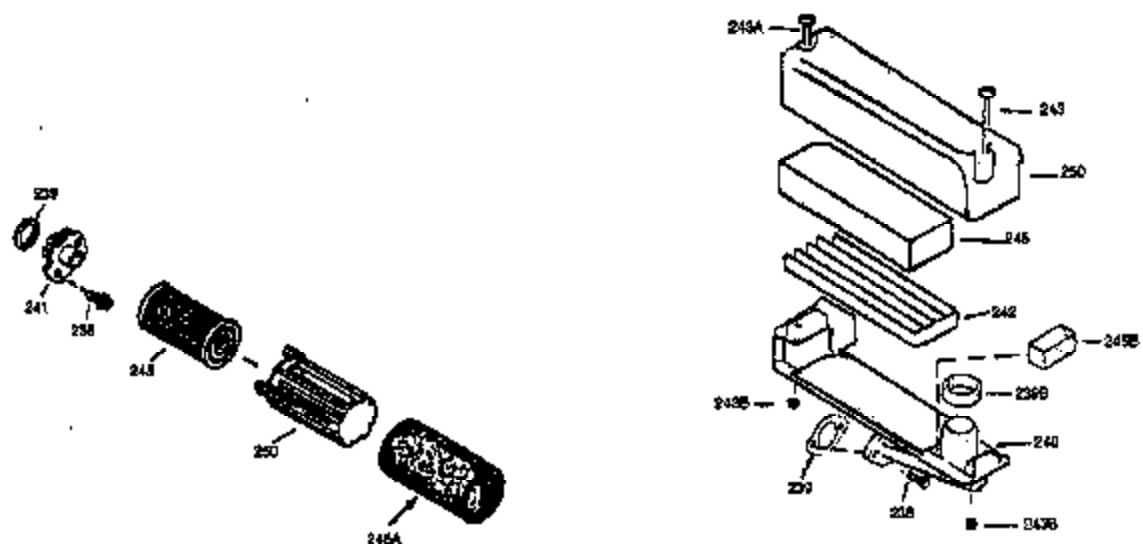

ILLUSTRATION SHOWS TYPICAL PARTS ONLY. ORDER BY PART NUMBER. PARTS NOT LISTED ARE SUPPLIED BY OEM.

VIEW 3 OF 3

Ref #	Part Number	Qty	Description
19	31361	1	Extension Spring
69	35261	1	* Mounting Flange Gasket
182	6201	2	Screw, 1/4-28 x 7/8"
185	31384A	1	Intake Pipe (Incl. 224)
186	34337	1	Governor Link
206	610973	1	Terminal
209	30200	2	Screw, 10-24 x 9/16"
223	650451	2	Screw, 1/4-20 x 1"
238	650937	2	Screw, 10-32 x 43/64"
239	35848	1	Air Cleaner Gasket
239B	36277	1	Air Cleaner Seal
240	36273	1	Air Cleaner Body (Incl. 239)
242	36276	1	Air Cleaner Base
243	650966	1	Screw, M-5 x 0.8-6g x 2-7/16"
243A	650968	1	Screw, M-5 x 0.8-6g x 1-7/16"
243B	650967	2	Nut, M-5 x 0.8-6H
245B	36275	1	Air Cleaner Filter
245	36278	1	Air Cleaner Filter
250	36274	1	Air Cleaner Cover