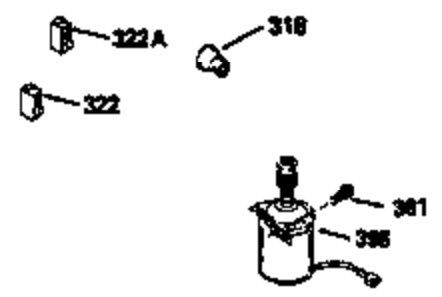

Ref #	Part Number	Qty	Description
118	730194		Rope Guide Kit (Use as required)
169A	31619A		* Gasket, Breather
170	31337A		Breather Assy. (Incl. 169A & 171)
171	31410		Element, Breather
238	650806		Screw, 10-32 x 5/8"
239	34338		* Gasket, Air cleaner
246	34340		Element, Air cleaner
246E	35435		Filter, Pre-air (Use as required)
250	34341A		Cover, Air cleaner
287A	650735		Screw, 10-24 x 3/8" (Use as required)
287A			Pop Rivet (3/16" Dia.) (Purchase locally)
313A	33876		Gasket, Stator
326	34113		Plug, Screen
370J	34870		Decal, Instruction (Optional)
370	550223		Decal, Name
370H	34387		Decal, Instruction (Optional)
377	30547A		Contact Assy., Breaker
378	30548B		Condenser
390A	590531		Side Mount Rewind Starter (Refer to Division 5, Section C, page 32 or Fiche 8A, Grid G-3 for breakdown)
425	730571		Starter Muff Kit (Incl.370J,426,427)(Opt.)
426	32203		Starter Air Cleaner (Optional)
427	32204		Starter Air Cleaner Bracket (Optional)
436	611006		Stator Plate Ass'y.(Incl.377,378,437, 442-448)
437	30551		Spring, Breaker box cover
438	610947		Cover, Dust
439	610955		Gasket, Stator cover
440	30992		Cam, Breaker
442	610385		Washer
443	610408		Nut, 8-32
444	29181		Breaker Fastening Screw & Washer
445	610593		Condenser Fastening Screw
446	33356		Terminal, Ground
448	30549		Felt, Cam wiper

VIEW 3 OF 3