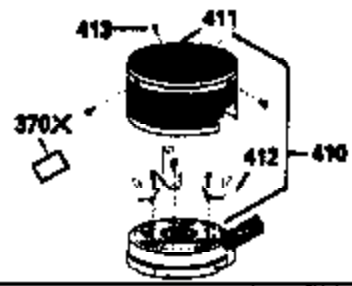

Ref #	Part Number	Qty	Description
118	730194		Rope Guide Kit (Use as required)
169A	31619A		* Gasket, Breather
170	31337A		Breather Assy. (Incl. 169A & 171)
171	31410		Element, Breather
238	650806		Screw, 10-32 x 5/8"
239	34338		* Gasket, Air cleaner
246	34340		Element, Air cleaner
246E	35435		Filter, Pre-air (Use as required)
250	34341A		Cover, Air cleaner
287A	650735		Screw, 10-24 x 3/8" (Use as required)
287A			Pop Rivet (3/16" Dia.) (Purchase locally)
313A	33876		Gasket, Stator
326	34113		Plug, Screen
370J	34870		Decal, Instruction (Optional)
370	550223		Decal, Name
370H	34387		Decal, Instruction (Optional)
377	30547A		Contact Assy., Breaker
378	30548B		Condenser
390A	590531		Side Mount Rewind Starter (Refer to Division 5, Section C, page 32 or Fiche 8A, Grid G-3 for breakdown)
425	730571		Starter Muff Kit (Incl.370J,426,427)(Opt.)
426	32203		Starter Air Cleaner (Optional)
427	32204		Starter Air Cleaner Bracket (Optional)
436	611006		Stator Plate Ass'y.(Incl.377,378,437, 442-448)
437	30551		Spring, Breaker box cover
438	610947		Cover, Dust
439	610955		Gasket, Stator cover
440	30992		Cam, Breaker
442	610385		Washer
443	610408		Nut, 8-32
444	29181		Breaker Fastening Screw & Washer
445	610593		Condenser Fastening Screw
446	33356		Terminal, Ground
448	30549		Felt, Cam wiper

VIEW 3 OF 3