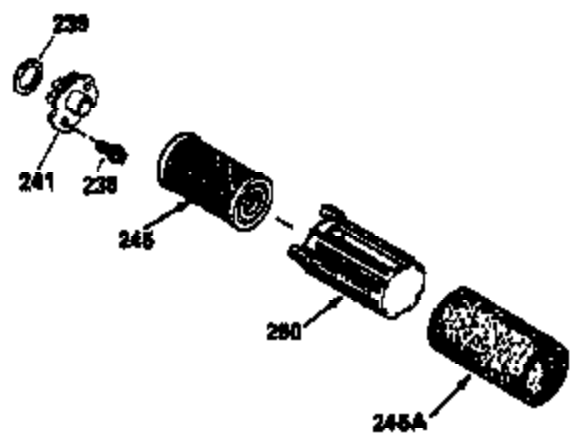

Ref #	Part Number	Qty	Description
118	730194		Rope Guide Kit (Use as required)
169A	31619A		* Gasket, Breather
170	31337A		Breather Assy. (Incl. 169A & 171)
171	31410		Element, Breather
238	650806		Screw, 10-32 x 5/8"
239	34338		* Gasket, Air cleaner
246	34340		Element, Air cleaner
246E	35435		Filter, Pre-air (Use as required)
250	34341A		Cover, Air cleaner
287A	650735		Screw, 10-24 x 3/8" (Use as required)
287A			Pop Rivet (3/16" Dia.) (Purchase locally)
313A	33876		Gasket, Stator
326	34113		Plug, Screen
370J	34870		Decal, Instruction (Optional)
370	550223		Decal, Name
370H	34387		Decal, Instruction (Optional)
377	30547A		Contact Assy., Breaker
378	30548B		Condenser
390A	590531		Side Mount Rewind Starter (Refer to Division 5, Section C, page 32 or Fiche 8A, Grid G-3 for breakdown)
425	730571		Starter Muff Kit (Incl.370J,426,427)(Opt.)
426	32203		Starter Air Cleaner (Optional)
427	32204		Starter Air Cleaner Bracket (Optional)
436	611006		Stator Plate Ass'y.(Incl.377,378,437, 442-448)
437	30551		Spring, Breaker box cover
438	610947		Cover, Dust
439	610955		Gasket, Stator cover
440	30992		Cam, Breaker
442	610385		Washer
443	610408		Nut, 8-32
444	29181		Breaker Fastening Screw & Washer
445	610593		Condenser Fastening Screw
446	33356		Terminal, Ground
448	30549		Felt, Cam wiper

VIEW 3 OF 3