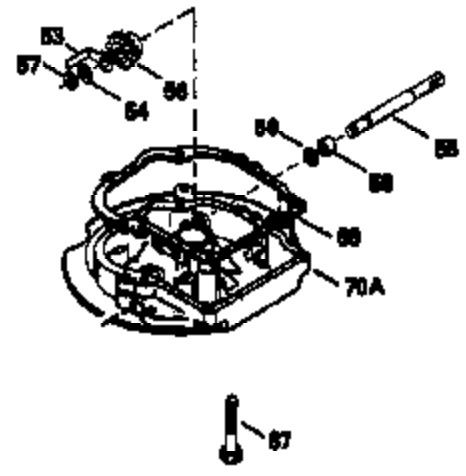

Ref #	Part Number	Qty	Description
118	730194		Rope Guide Kit (Use as required)
169A	31619A		* Gasket, Breather
170	31337A		Breather Assy. (Incl. 169A & 171)
171	31410		Element, Breather
238	650806		Screw, 10-32 x 5/8"
239	34338		* Gasket, Air cleaner
246	34340		Element, Air cleaner
246E	35435		Filter, Pre-air (Use as required)
250	34341A		Cover, Air cleaner
287A	650735		Screw, 10-24 x 3/8" (Use as required)
287A			Pop Rivet (3/16" Dia.) (Purchase locally)
313A	33876		Gasket, Stator
326	34113		Plug, Screen
370J	34870		Decal, Instruction (Optional)
370	550223		Decal, Name
370H	34387		Decal, Instruction (Optional)
377	30547A		Contact Assy., Breaker
378	30548B		Condenser
390A	590531		Side Mount Rewind Starter (Refer to Division 5, Section C, page 32 or Fiche 8A, Grid G-3 for breakdown)
425	730571		Starter Muff Kit (Incl.370J,426,427)(Opt.)
426	32203		Starter Air Cleaner (Optional)
427	32204		Starter Air Cleaner Bracket (Optional)
436	611006		Stator Plate Ass'y.(Incl.377,378,437, 442-448)
437	30551		Spring, Breaker box cover
438	610947		Cover, Dust
439	610955		Gasket, Stator cover
440	30992		Cam, Breaker
442	610385		Washer
443	610408		Nut, 8-32
444	29181		Breaker Fastening Screw & Washer
445	610593		Condenser Fastening Screw
446	33356		Terminal, Ground
448	30549		Felt, Cam wiper

VIEW 3 OF 3