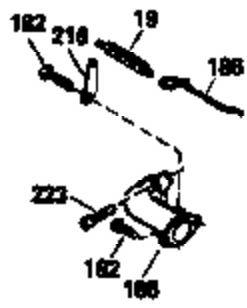

Ref #	Part Number	Qty	Description
118	730194		Rope Guide Kit (Use as required)
169A	31619A		* Gasket, Breather
170	31337A		Breather Assy. (Incl. 169A & 171)
171	31410		Element, Breather
238	650806		Screw, 10-32 x 5/8"
239	34338		* Gasket, Air cleaner
246	34340		Element, Air cleaner
246E	35435		Filter, Pre-air (Use as required)
250	34341A		Cover, Air cleaner
287A	650735		Screw, 10-24 x 3/8" (Use as required)
287A			Pop Rivet (3/16" Dia.) (Purchase locally)
313A	33876		Gasket, Stator
326	34113		Plug, Screen
370J	34870		Decal, Instruction (Optional)
370	550223		Decal, Name
370H	34387		Decal, Instruction (Optional)
377	30547A		Contact Assy., Breaker
378	30548B		Condenser
390A	590531		Side Mount Rewind Starter (Refer to Division 5, Section C, page 32 or Fiche 8A, Grid G-3 for breakdown)
425	730571		Starter Muff Kit (Incl.370J,426,427)(Opt.)
426	32203		Starter Air Cleaner (Optional)
427	32204		Starter Air Cleaner Bracket (Optional)
436	611006		Stator Plate Ass'y.(Incl.377,378,437, 442-448)
437	30551		Spring, Breaker box cover
438	610947		Cover, Dust
439	610955		Gasket, Stator cover
440	30992		Cam, Breaker
442	610385		Washer
443	610408		Nut, 8-32
444	29181		Breaker Fastening Screw & Washer
445	610593		Condenser Fastening Screw
446	33356		Terminal, Ground
448	30549		Felt, Cam wiper

VIEW 3 OF 3