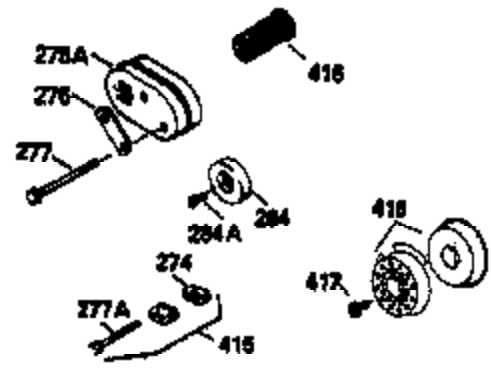

Ref #	Part Number	Qty	Description
118	730194		Rope Guide Kit (Use as required)
169A	31619A		* Gasket, Breather
170	31337A		Breather Assy. (Incl. 169A & 171)
171	31410		Element, Breather
238	650806		Screw, 10-32 x 5/8"
239	34338		* Gasket, Air cleaner
246	34340		Element, Air cleaner
246E	35435		Filter, Pre-air (Use as required)
250	34341A		Cover, Air cleaner
287A	650735		Screw, 10-24 x 3/8" (Use as required)
287A			Pop Rivet (3/16" Dia.) (Purchase locally)
313A	33876		Gasket, Stator
326	34113		Plug, Screen
370J	34870		Decal, Instruction (Optional)
370	550223		Decal, Name
370H	34387		Decal, Instruction (Optional)
377	30547A		Contact Assy., Breaker
378	30548B		Condenser
390A	590531		Side Mount Rewind Starter (Refer to Division 5, Section C, page 32 or Fiche 8A, Grid G-3 for breakdown)
425	730571		Starter Muff Kit (Incl.370J,426,427)(Opt.)
426	32203		Starter Air Cleaner (Optional)
427	32204		Starter Air Cleaner Bracket (Optional)
436	611006		Stator Plate Ass'y.(Incl.377,378,437, 442-448)
437	30551		Spring, Breaker box cover
438	610947		Cover, Dust
439	610955		Gasket, Stator cover
440	30992		Cam, Breaker
442	610385		Washer
443	610408		Nut, 8-32
444	29181		Breaker Fastening Screw & Washer
445	610593		Condenser Fastening Screw
446	33356		Terminal, Ground
448	30549		Felt, Cam wiper

VIEW 3 OF 3