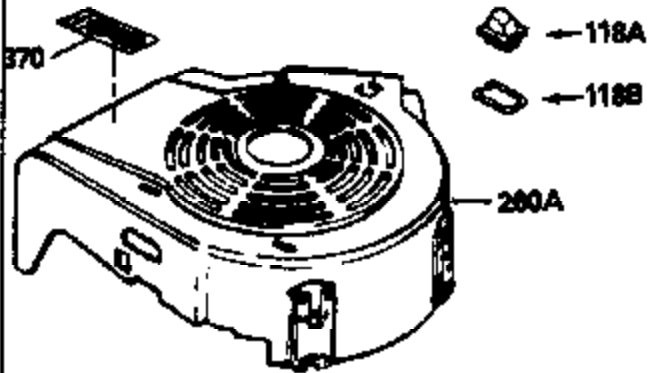

VIEW 2 OF 3

Ref #	Part Number	Qty	Description
118	730194		Rope Guide Kit (Use as required)
169A	31619A		* Gasket, Breather
170	31337A		Breather Assy. (Incl. 169A & 171)
171	31410		Element, Breather
238	650806		Screw, 10-32 x 5/8"
239	34338		* Gasket, Air cleaner
246	34340		Element, Air cleaner
246E	35435		Filter, Pre-air (Use as required)
250	34341A		Cover, Air cleaner
287A	650735		Screw, 10-24 x 3/8" (Use as required)
287A			Pop Rivet (3/16" Dia.) (Purchase locally)
313A	33876		Gasket, Stator
326	34113		Plug, Screen
370J	34870		Decal, Instruction (Optional)
370	550223		Decal, Name
370H	34387		Decal, Instruction (Optional)
377	30547A		Contact Assy., Breaker
378	30548B		Condenser
390A	590531		Side Mount Rewind Starter (Refer to Division 5, Section C, page 32 or Fiche 8A, Grid G-3 for breakdown)
425	730571		Starter Muff Kit (Incl.370J,426,427)(Opt.)
426	32203		Starter Air Cleaner (Optional)
427	32204		Starter Air Cleaner Bracket (Optional)
436	611006		Stator Plate Ass'y.(Incl.377,378,437, 442-448)
437	30551		Spring, Breaker box cover
438	610947		Cover, Dust
439	610955		Gasket, Stator cover
440	30992		Cam, Breaker
442	610385		Washer
443	610408		Nut, 8-32
444	29181		Breaker Fastening Screw & Washer
445	610593		Condenser Fastening Screw
446	33356		Terminal, Ground
448	30549		Felt, Cam wiper