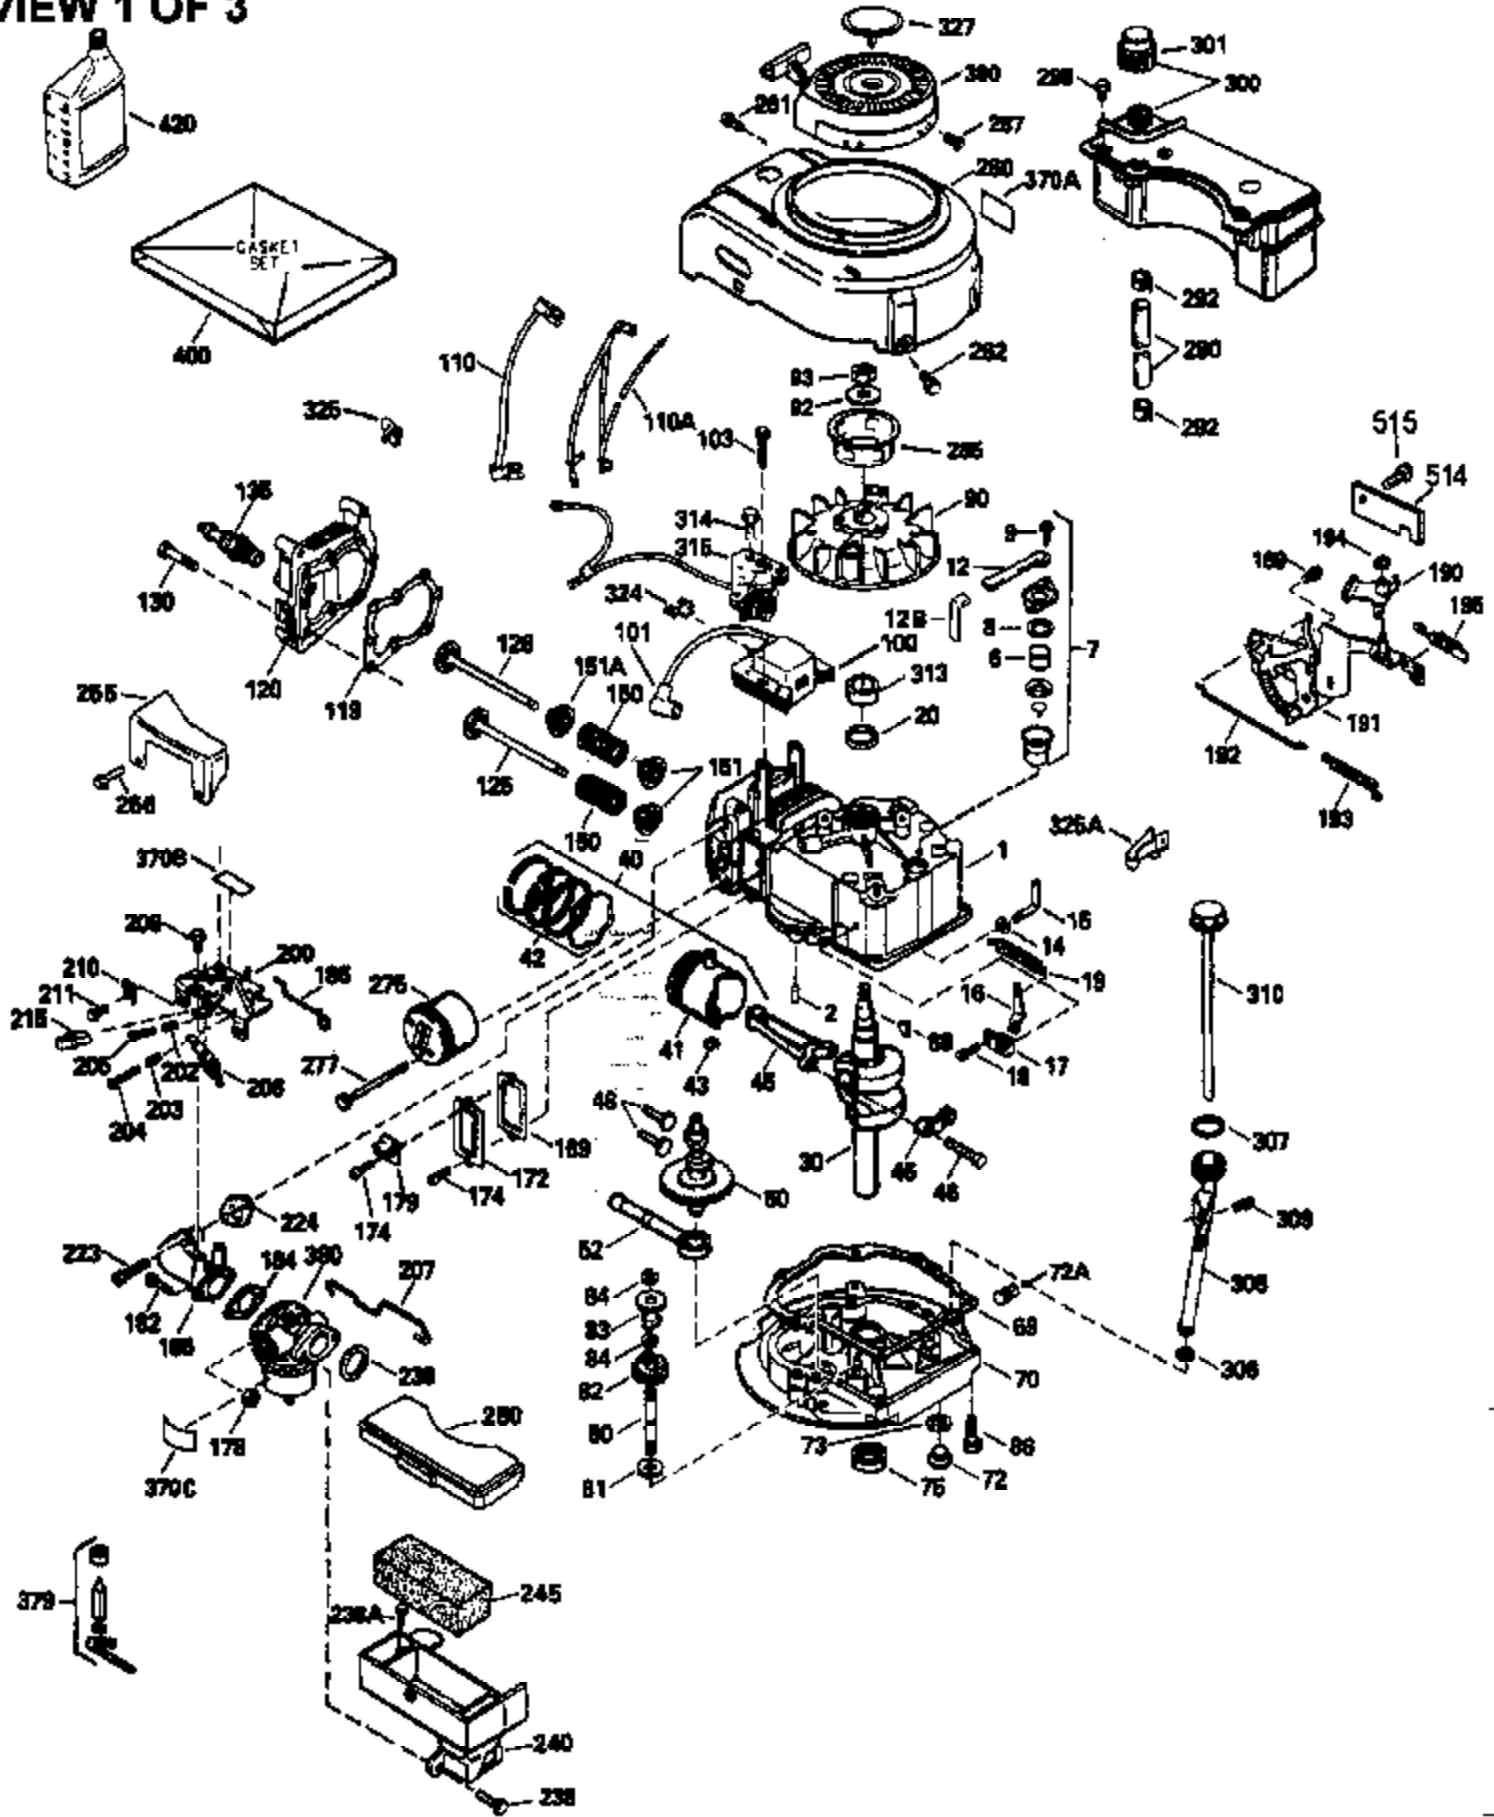

VIEW 1 OF 3

Ref #	Part Number	Qty	Description
1	35010		Cylinder (Incl. 2 & 20)(2-5/8" Bore)
2	26727		Pin, Dowel
12	33886		Tube, Breather
14	28277		Washer, Flat
15	31513		Rod, Governor
16	31383A		Lever, Governor
17	31335		Clamp, Governor lever
18	650548		Screw, 8-32 x 5/16"
19	31361		Spring, Extension
20	32600		Seal, Oil
30	34493		Crankshaft
40	34851		Piston, Pin & Ring Set (Std.) (2-5/8" Bore) NOTE: These piston, pin and ring sets and pistons have been superseded into a new piston, pin and ring set assembly. As of this update the ring sets (34854, 34855, 34856) are still available. It will be necessary to note on the engine that the piston, pin
40	34852		Piston, Pin & Ring Set (.010" OS)
40	34853		Piston, Pin & Ring Set (.020" OS)
41	32603B		Piston & Pin Ass'y. (Incl.43)(Std.)(2 -5/8")
41	32604B		Piston & Pin Ass'y. (Incl. 43) (.010" OS)
41	32605B		Piston & Pin Ass'y. (Incl. 43) (.020" OS)
42	34854		Ring Set (Std.) (2-5/8" Bore)
42	34855		Ring Set (.010" OS)
42	34856		Ring Set (.020" OS)
43	20381		Ring, Piston pin retaining
45	32875		Rod Assy., Connecting (Incl. 46)
46	32610A		Bolt, Connecting rod
48	27241		Lifter, Valve
50	33148A		Camshaft
52	29914		Oil Pump Assy.
69	35261		* Gasket, Mounting flange
72	30572		Plug, Oil drain (Incl. 73)
73	28833		* Drain Plug Gasket (Not req. W/plastic plug)
75	26208		Seal, Oil
80	30574		Shaft, Governor
81	30590A		Washer, Flat
82	30591		Gear Assy., Governor (Incl. 81)
83	30588A		Spool, Governor
84	29193		Ring, Retaining
86	650488		Screw, 1/4-20 x 1-1/4"
89	610995		Flywheel Key
90	611046A		Flywheel
92	650815		Washer, Belleville
93	650816		Nut, Flywheel
100	730207		Magneto-to-Solid State Conv. Kit (Includes solid state module, solid state flywheel key, and instructions.) (Use as required on external ignition engines only.)
100	34431		Solid State Ignition (This coil has been superseded to 730207 solid state conversion kit)
101	610118		Cover, Spark plug (Use as required)
103	650814		Screw, Torx T-15, 10-24 x 1"
103	650489		Screw, 1/4-20 x 5/8"
110	34432		Ground Wire
118	730194		Rope Guide Kit (Use as required)
119	33015A		* Gasket, Head
120	34342		Head, Cylinder