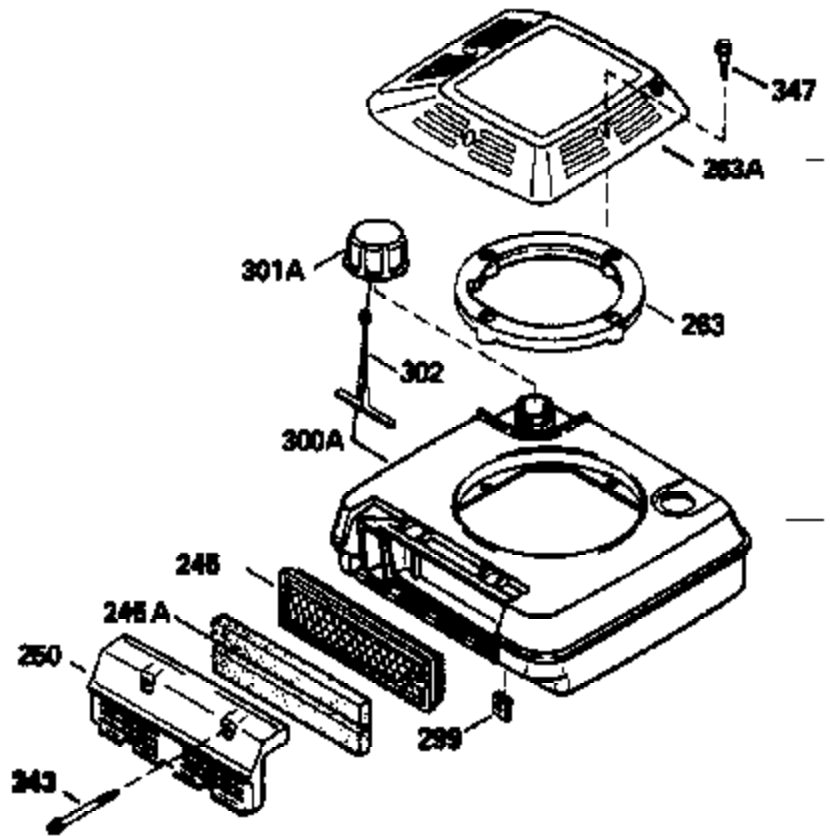

VIEW 2 OF 3

Ref #	Part Number	Qty	Description
118	730194		Rope Guide Kit (Use as required)
149	35390		Seal Assy., Intake valve
238	650806		Screw, 10-32 x 5/8"
239	34338		* Gasket, Air cleaner
246	34340		Element, Air cleaner
246E	35435		Filter, Pre-air (Use as required)
250	34341A		Cover, Air cleaner
260B	35484		Housing, Blower
287B	650884		Screw, 8-32 x 1/2"
287A	650735		Screw, 10-24 x 3/8" (Use as required)
287A			Pop Rivet (3/16" Dia.) (Purchase locally)
300A	34476		Fuel Tank (Incl. 292 & 301)
370D	34144		Decal, "Primer"
370J	34870		Decal, Instruction (Optional)
370H	34387		Decal, Instruction (Optional)
390B	590635		Rewind Starter (Refer to Division 5, Section C, page 34 or Fiche 8A, Grid G-5 for breakdown)
425	730571		Starter Muff Kit (Incl.370J,426,427)(Opt.)
426	32203		Starter Air Cleaner (Optional)
427	32204		Starter Air Cleaner Bracket (Optional)
436	611006		Stator Plate Ass'y.(Incl.377,378,437, 442-448)
437	30551		Spring, Breaker box cover
438	610947		Cover, Dust
439	610955		Gasket, Stator cover
440	30992		Cam, Breaker
442	610385		Washer
443	610408		Nut, 8-32
444	29181		Breaker Fastening Screw & Washer
445	610593		Condenser Fastening Screw
446	33356		Terminal, Ground