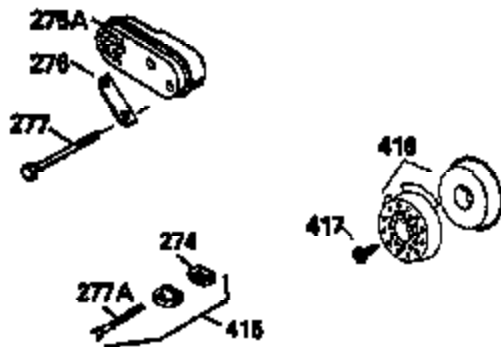

ILLUSTRATION SHOWS TYPICAL PARTS ONLY. ORDER BY PART NUMBER. PARTS NOT LISTED ARE SUPPLIED BY OEM.

VIEW 3 OF 3

Ref #	Part Number	Qty	Description
19	31386		Spring, Governor
69	35261		* Gasket, Mounting flange
182	6201		Screw, 1/4-28 x 7/8"
185	31384A		Pipe, Intake (Incl. 224)
186	34337		Link, Governor spring
223	650451		Screw, 1/4-20 x 1"
238	650806		Screw, 10-32 x 5/8"
239	34338		* Gasket, Air cleaner
246	34340		Element, Air cleaner
246	35604		Element, Air cleaner
246A	35605		Felt, Air cleaner
246D	35435		Filter, Pre-Air (Optional)
250	34792		Cover, Air cleaner
260	35484		Housing, Blower
275A	391019		Muffler
276	33753		Plate, Locking
277	650795		Screw, 1/4-20 x 2-1/4" (Use as required)
277A	30063		Screw, Torx T-30, 1/4-20 x 1/2" (Use as req.)
370G	34387		Decal, Instruction (Optional)
410	730574		Opt.Debris Screen Kit (Incl.370G,411, 412,413)
411	35596		Debris Screen (Optional)
412	35597		Debris Screen Bracket (Optional)
413	650910		Screw, 8-32 x 1/4 (Optional)
415	730162		Muffler Adapter Kit(In.274,277A)(Use as req.)