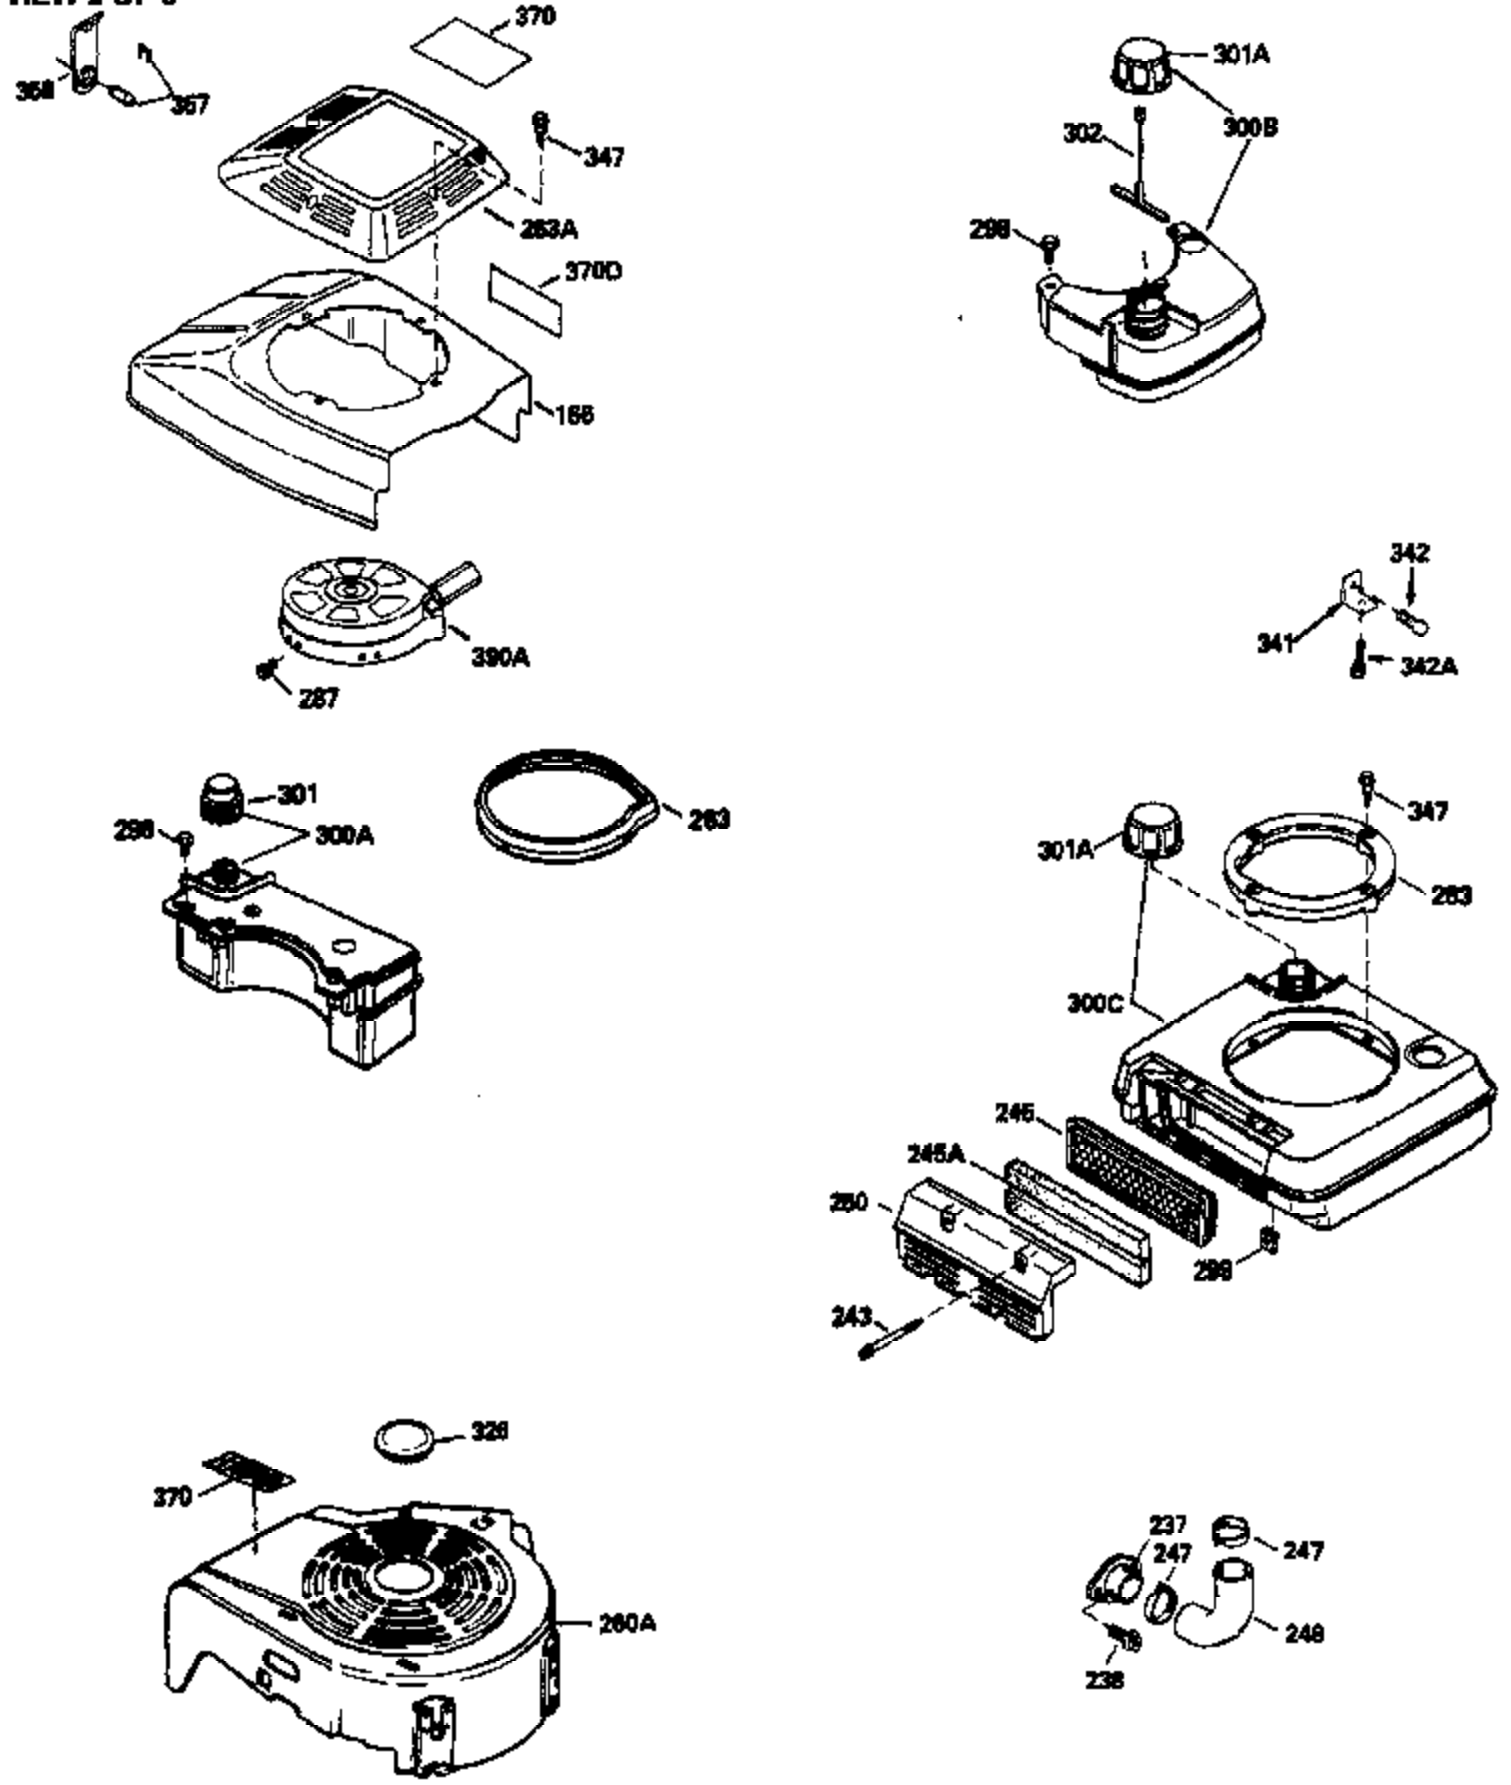

---

Ref #	Part Number	Qty	Description
420	730225		SAE 30, 4-Cycle Engine Oil (Quart)

---

ILLUSTRATION SHOWS TYPICAL PARTS ONLY. ORDER BY PART NUMBER. PARTS NOT LISTED ARE SUPPLIED BY OEM.

VIEW 2 OF 3

Ref #	Part Number	Qty	Description
238	650806		Screw, 10-32 x 5/8"
246D	35435		Filter, Pre-Air (Optional)
246A	35605		Felt, Air cleaner
246	34340		Element, Air cleaner
246	35604		Element, Air cleaner
250	34792		Cover, Air cleaner
287	650884		Screw, 8-32 x 1/2"
298	28763		Screw, 10-32 x 35/64"
300A	34476		Fuel Tank (Incl. 292 & 301)
301	33032		Fuel Cap (Use as required)
370G	34387		Decal, Instruction (Optional)
370	550223		Decal, Name