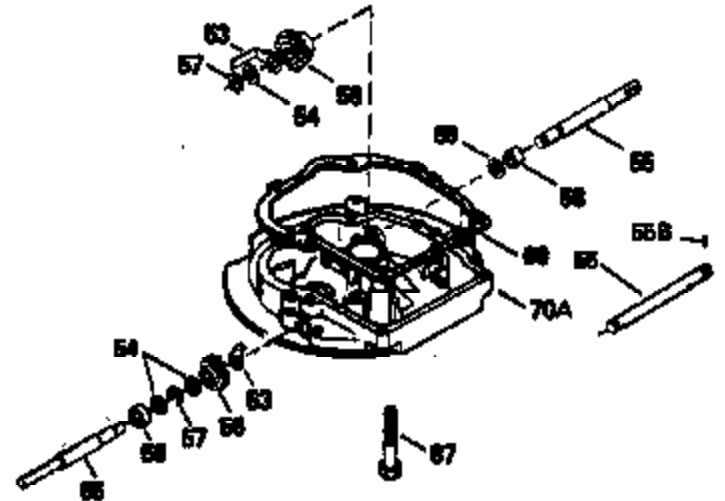

---

Ref #	Part Number	Qty	Description
420	730225		SAE 30, 4-Cycle Engine Oil (Quart)

---

ILLUSTRATION SHOWS TYPICAL PARTS ONLY. ORDER BY PART NUMBER. PARTS NOT LISTED ARE SUPPLIED BY OEM.

VIEW 2 OF 3

Ref #	Part Number	Qty	Description
238	650806		Screw, 10-32 x 5/8"
246D	35435		Filter, Pre-Air (Optional)
246A	35605		Felt, Air cleaner
246	34340		Element, Air cleaner
246	35604		Element, Air cleaner
250	34792		Cover, Air cleaner
287	650884		Screw, 8-32 x 1/2"
298	28763		Screw, 10-32 x 35/64"
300A	34476		Fuel Tank (Incl. 292 & 301)
301	33032		Fuel Cap (Use as required)
370G	34387		Decal, Instruction (Optional)
370	550223		Decal, Name

ILLUSTRATION SHOWS TYPICAL PARTS ONLY. ORDER BY PART NUMBER. PARTS NOT LISTED ARE SUPPLIED BY OEM.

VIEW 3 OF 3

Ref #	Part Number	Qty	Description
19	31386		Spring, Governor
69	35261		* Gasket, Mounting flange
182	6201		Screw, 1/4-28 x 7/8"
185	31384A		Pipe, Intake (Incl. 224)
186	34337		Link, Governor spring
223	650451		Screw, 1/4-20 x 1"
238	650806		Screw, 10-32 x 5/8"
239	34338		* Gasket, Air cleaner
246	34340		Element, Air cleaner
246	35604		Element, Air cleaner
246A	35605		Felt, Air cleaner
246D	35435		Filter, Pre-Air (Optional)
250	34792		Cover, Air cleaner
260	35484		Housing, Blower
275A	391019		Muffler
276	33753		Plate, Locking
277	650795		Screw, 1/4-20 x 2-1/4" (Use as required)
277A	30063		Screw, Torx T-30, 1/4-20 x 1/2" (Use as req.)
370G	34387		Decal, Instruction (Optional)
410	730574		Opt.Debris Screen Kit (Incl.370G,411, 412,413)
411	35596		Debris Screen (Optional)
412	35597		Debris Screen Bracket (Optional)
413	650910		Screw, 8-32 x 1/4 (Optional)
415	730162		Muffler Adapter Kit(In.274,277A)(Use as req.)