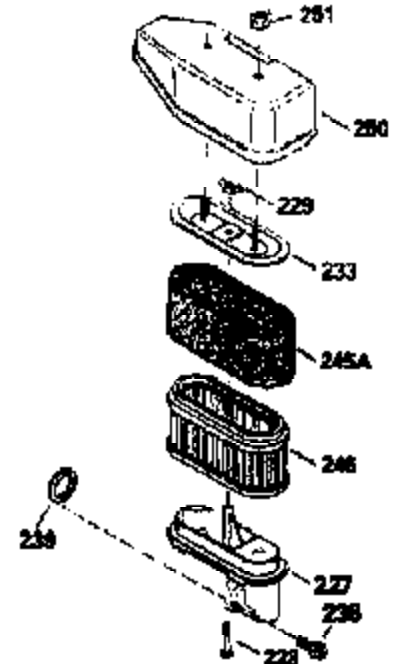

---

Ref #	Part Number	Qty	Description
420	730225		SAE 30, 4-Cycle Engine Oil (Quart)

---

ILLUSTRATION SHOWS TYPICAL PARTS ONLY. ORDER BY PART NUMBER. PARTS NOT LISTED ARE SUPPLIED BY OEM.

VIEW 2 OF 3

Ref #	Part Number	Qty	Description
238	650806		Screw, 10-32 x 5/8"
246D	35435		Filter, Pre-Air (Optional)
246A	35605		Felt, Air cleaner
246	34340		Element, Air cleaner
246	35604		Element, Air cleaner
250	34792		Cover, Air cleaner
287	650884		Screw, 8-32 x 1/2"
298	28763		Screw, 10-32 x 35/64"
300A	34476		Fuel Tank (Incl. 292 & 301)
301	33032		Fuel Cap (Use as required)
370G	34387		Decal, Instruction (Optional)
370	550223		Decal, Name

ILLUSTRATION SHOWS TYPICAL PARTS ONLY. ORDER BY PART NUMBER. PARTS NOT LISTED ARE SUPPLIED BY OEM.

VIEW 3 OF 3

Ref #	Part Number	Qty	Description
19	31386		Spring, Governor
69	35261		* Gasket, Mounting flange
182	6201		Screw, 1/4-28 x 7/8"
185	31384A		Pipe, Intake (Incl. 224)
186	34337		Link, Governor spring
223	650451		Screw, 1/4-20 x 1"
238	650806		Screw, 10-32 x 5/8"
239	34338		* Gasket, Air cleaner
246	34340		Element, Air cleaner
246	35604		Element, Air cleaner
246A	35605		Felt, Air cleaner
246D	35435		Filter, Pre-Air (Optional)
250	34792		Cover, Air cleaner
260	35484		Housing, Blower
275A	391019		Muffler
276	33753		Plate, Locking
277	650795		Screw, 1/4-20 x 2-1/4" (Use as required)
277A	30063		Screw, Torx T-30, 1/4-20 x 1/2" (Use as req.)
370G	34387		Decal, Instruction (Optional)
410	730574		Opt.Debris Screen Kit (Incl.370G,411, 412,413)
411	35596		Debris Screen (Optional)
412	35597		Debris Screen Bracket (Optional)
413	650910		Screw, 8-32 x 1/4 (Optional)
415	730162		Muffler Adapter Kit(In.274,277A)(Use as req.)