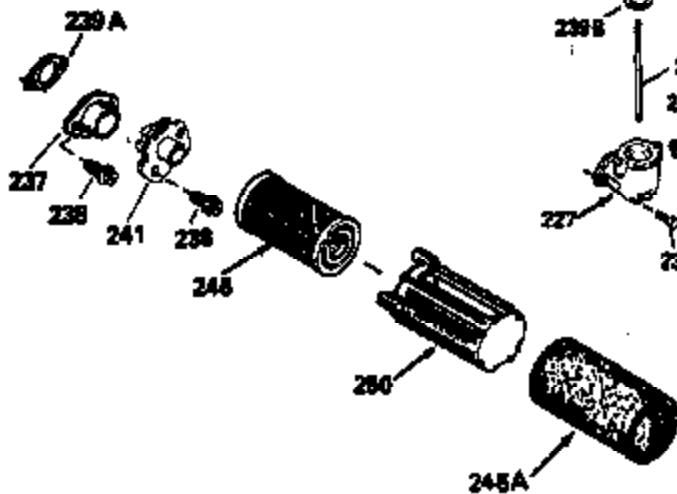

---

Ref #	Part Number	Qty	Description
420	730225		SAE 30, 4-Cycle Engine Oil (Quart)

---

ILLUSTRATION SHOWS TYPICAL PARTS ONLY. ORDER BY PART NUMBER. PARTS NOT LISTED ARE SUPPLIED BY OEM.

VIEW 2 OF 3

Ref #	Part Number	Qty	Description
238	650806		Screw, 10-32 x 5/8"
246D	35435		Filter, Pre-Air (Optional)
246A	35605		Felt, Air cleaner
246	34340		Element, Air cleaner
246	35604		Element, Air cleaner
250	34792		Cover, Air cleaner
287	650884		Screw, 8-32 x 1/2"
298	28763		Screw, 10-32 x 35/64"
300A	34476		Fuel Tank (Incl. 292 & 301)
301	33032		Fuel Cap (Use as required)
370G	34387		Decal, Instruction (Optional)
370	550223		Decal, Name

ILLUSTRATION SHOWS TYPICAL PARTS ONLY. ORDER BY PART NUMBER. PARTS NOT LISTED ARE SUPPLIED BY OEM.

VIEW 3 OF 3

Ref #	Part Number	Qty	Description
19	31386		Spring, Governor
69	35261		* Gasket, Mounting flange
182	6201		Screw, 1/4-28 x 7/8"
185	31384A		Pipe, Intake (Incl. 224)
186	34337		Link, Governor spring
223	650451		Screw, 1/4-20 x 1"
238	650806		Screw, 10-32 x 5/8"
239	34338		* Gasket, Air cleaner
246	34340		Element, Air cleaner
246	35604		Element, Air cleaner
246A	35605		Felt, Air cleaner
246D	35435		Filter, Pre-Air (Optional)
250	34792		Cover, Air cleaner
260	35484		Housing, Blower
275A	391019		Muffler
276	33753		Plate, Locking
277	650795		Screw, 1/4-20 x 2-1/4" (Use as required)
277A	30063		Screw, Torx T-30, 1/4-20 x 1/2" (Use as req.)
370G	34387		Decal, Instruction (Optional)
410	730574		Opt.Debris Screen Kit (Incl.370G,411, 412,413)
411	35596		Debris Screen (Optional)
412	35597		Debris Screen Bracket (Optional)
413	650910		Screw, 8-32 x 1/4 (Optional)
415	730162		Muffler Adapter Kit(In.274,277A)(Use as req.)