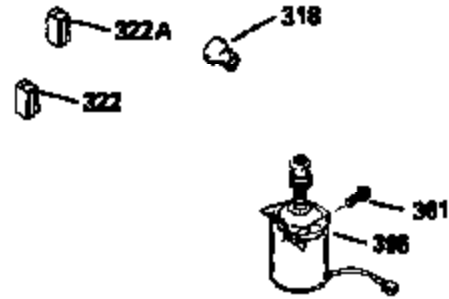

ILLUSTRATION SHOWS TYPICAL PARTS ONLY. ORDER BY PART NUMBER. PARTS NOT LISTED ARE SUPPLIED BY OEM.

VIEW 3 OF 3

Ref #	Part Number	Qty	Description
19	31386		Spring, Governor
69	35261		* Gasket, Mounting flange
182	6201		Screw, 1/4-28 x 7/8"
185	31384A		Pipe, Intake (Incl. 224)
186	34337		Link, Governor spring
223	650451		Screw, 1/4-20 x 1"
238	650806		Screw, 10-32 x 5/8"
239	34338		* Gasket, Air cleaner
246	34340		Element, Air cleaner
246	35604		Element, Air cleaner
246A	35605		Felt, Air cleaner
246D	35435		Filter, Pre-Air (Optional)
250	34792		Cover, Air cleaner
260	35484		Housing, Blower
275A	391019		Muffler
276	33753		Plate, Locking
277	650795		Screw, 1/4-20 x 2-1/4" (Use as required)
277A	30063		Screw, Torx T-30, 1/4-20 x 1/2" (Use as req.)
370G	34387		Decal, Instruction (Optional)
410	730574		Opt.Debris Screen Kit (Incl.370G,411, 412,413)
411	35596		Debris Screen (Optional)
412	35597		Debris Screen Bracket (Optional)
413	650910		Screw, 8-32 x 1/4 (Optional)
415	730162		Muffler Adapter Kit(In.274,277A)(Use as req.)