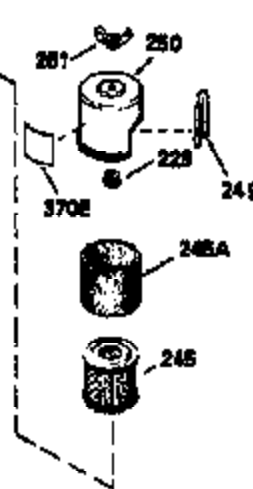

ILLUSTRATION SHOWS TYPICAL PARTS ONLY. ORDER BY PART NUMBER. PARTS NOT LISTED ARE SUPPLIED BY OEM.

VIEW 3 OF 3

Ref #	Part Number	Qty	Description
19	31386		Spring, Governor
69	35261		* Gasket, Mounting flange
182	6201		Screw, 1/4-28 x 7/8"
185	31384A		Pipe, Intake (Incl. 224)
186	34337		Link, Governor spring
223	650451		Screw, 1/4-20 x 1"
238	650806		Screw, 10-32 x 5/8"
239	34338		* Gasket, Air cleaner
246	34340		Element, Air cleaner
246	35604		Element, Air cleaner
246A	35605		Felt, Air cleaner
246D	35435		Filter, Pre-Air (Optional)
250	34792		Cover, Air cleaner
260	35484		Housing, Blower
275A	391019		Muffler
276	33753		Plate, Locking
277	650795		Screw, 1/4-20 x 2-1/4" (Use as required)
277A	30063		Screw, Torx T-30, 1/4-20 x 1/2" (Use as req.)
370G	34387		Decal, Instruction (Optional)
410	730574		Opt.Debris Screen Kit (Incl.370G,411, 412,413)
411	35596		Debris Screen (Optional)
412	35597		Debris Screen Bracket (Optional)
413	650910		Screw, 8-32 x 1/4 (Optional)
415	730162		Muffler Adapter Kit(In.274,277A)(Use as req.)