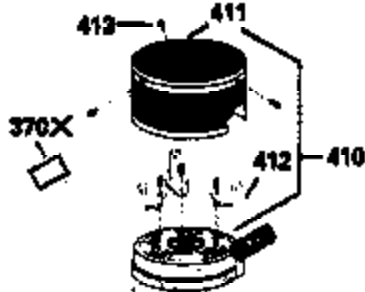

ILLUSTRATION SHOWS TYPICAL PARTS ONLY. ORDER BY PART NUMBER. PARTS NOT LISTED ARE SUPPLIED BY OEM.

VIEW 3 OF 3

Ref #	Part Number	Qty	Description
19	31386		Spring, Governor
69	35261		* Gasket, Mounting flange
182	6201		Screw, 1/4-28 x 7/8"
185	31384A		Pipe, Intake (Incl. 224)
186	34337		Link, Governor spring
223	650451		Screw, 1/4-20 x 1"
238	650806		Screw, 10-32 x 5/8"
239	34338		* Gasket, Air cleaner
246	34340		Element, Air cleaner
246	35604		Element, Air cleaner
246A	35605		Felt, Air cleaner
246D	35435		Filter, Pre-Air (Optional)
250	34792		Cover, Air cleaner
260	35484		Housing, Blower
275A	391019		Muffler
276	33753		Plate, Locking
277	650795		Screw, 1/4-20 x 2-1/4" (Use as required)
277A	30063		Screw, Torx T-30, 1/4-20 x 1/2" (Use as req.)
370G	34387		Decal, Instruction (Optional)
410	730574		Opt.Debris Screen Kit (Incl.370G,411, 412,413)
411	35596		Debris Screen (Optional)
412	35597		Debris Screen Bracket (Optional)
413	650910		Screw, 8-32 x 1/4 (Optional)
415	730162		Muffler Adapter Kit(In.274,277A)(Use as req.)