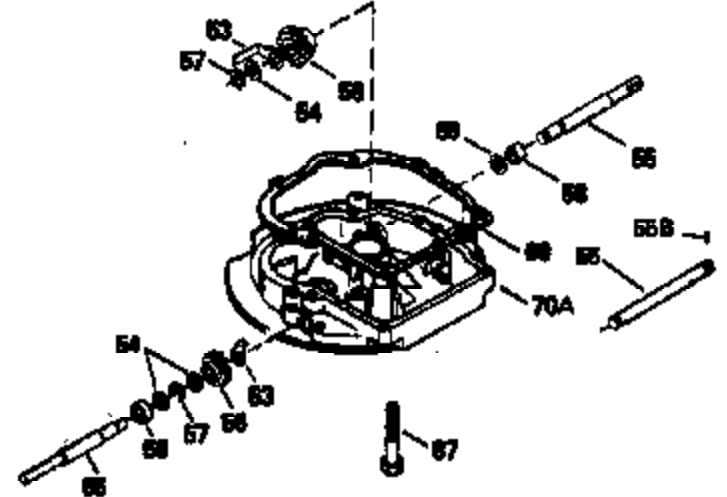

ILLUSTRATION SHOWS TYPICAL PARTS ONLY. ORDER BY PART NUMBER. PARTS NOT LISTED ARE SUPPLIED BY OEM.

VIEW 2 OF 3

Ref #	Part Number	Qty	Description
238	650806	2	Screw, 10-32 x 5/8"
245A	34340	1	Air Cleaner Filter
245	35604	1	Air Cleaner Filter
250	34792	1	Air Cleaner Cover
287	650884	2	Screw, 8-32 x 1/2"
298	28763	3	Screw, 10-32 x 35/64"
301	33032	1	Fuel Cap
370	550223	1	Name Decal

ILLUSTRATION SHOWS TYPICAL PARTS ONLY. ORDER BY PART NUMBER. PARTS NOT LISTED ARE SUPPLIED BY OEM.

VIEW 3 OF 3

Ref #	Part Number	Qty	Description
19	33578	1	Extension Spring
69	35261	1	* Mounting Flange Gasket
182	6201	2	Screw, 1/4-28 x 7/8"
185	31384A	1	Intake Pipe (Incl. 224)
186	34358	1	Governor Link
223	650451	2	Screw, 1/4-20 x 1"
238	650806	2	Screw, 10-32 x 5/8"
239	34338	1	* Air Cleaner Gasket
245	35604	1	Air Cleaner Filter
245A	34340	1	Air Cleaner Filter
250	34792	1	Air Cleaner Cover
260	35484	1	Blower Housing
276	33753	1	Locking Plate
277	650795	2	Screw, 1/4-20 x 2-1/4"