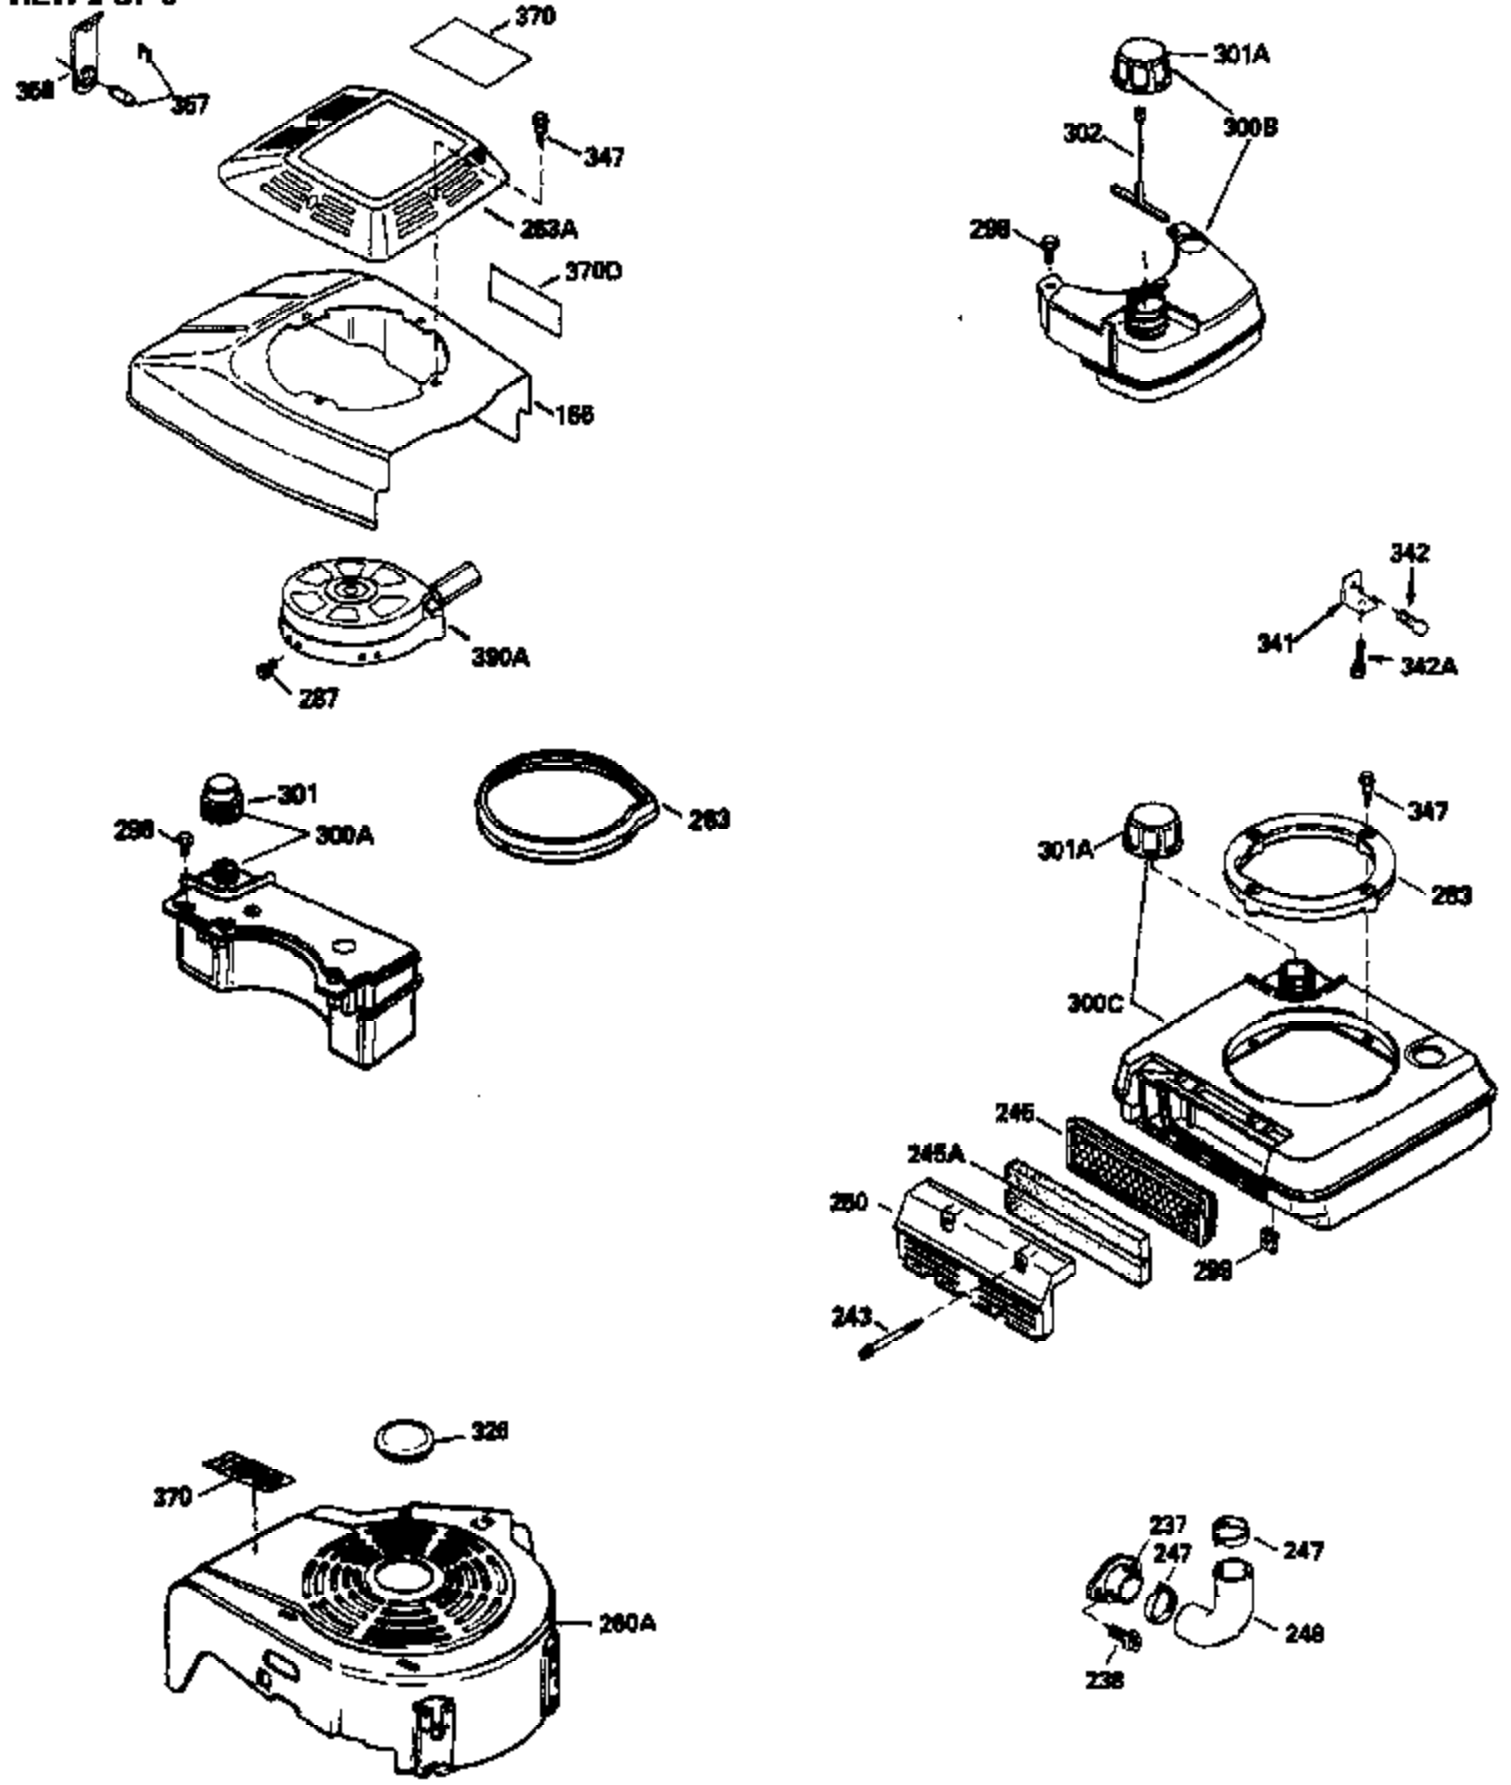

ILLUSTRATION SHOWS TYPICAL PARTS ONLY. ORDER BY PART NUMBER. PARTS NOT LISTED ARE SUPPLIED BY OEM.

VIEW 2 OF 3

Ref #	Part Number	Qty	Description
238	650806	2	Screw, 10-32 x 5/8"
245A	34340	1	Air Cleaner Filter
245	35604	1	Air Cleaner Filter
250	34792	1	Air Cleaner Cover
287	650884	2	Screw, 8-32 x 1/2"
298	28763	3	Screw, 10-32 x 35/64"
301	33032	1	Fuel Cap
370	550223	1	Name Decal