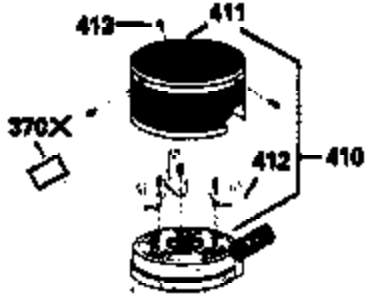

ILLUSTRATION SHOWS TYPICAL PARTS ONLY. ORDER BY PART NUMBER. PARTS NOT LISTED ARE SUPPLIED BY OEM.

VIEW 3 OF 3

Ref #	Part Number	Qty	Description
19	33578	1	Extension Spring
69	35261	1	* Mounting Flange Gasket
182	6201	2	Screw, 1/4-28 x 7/8"
185	31384A	1	Intake Pipe (Incl. 224)
186	34358	1	Governor Link
223	650451	2	Screw, 1/4-20 x 1"
238	650806	2	Screw, 10-32 x 5/8"
239	34338	1	* Air Cleaner Gasket
245	35604	1	Air Cleaner Filter
245A	34340	1	Air Cleaner Filter
250	34792	1	Air Cleaner Cover
260	35484	1	Blower Housing
276	33753	1	Locking Plate
277	650795	2	Screw, 1/4-20 x 2-1/4"