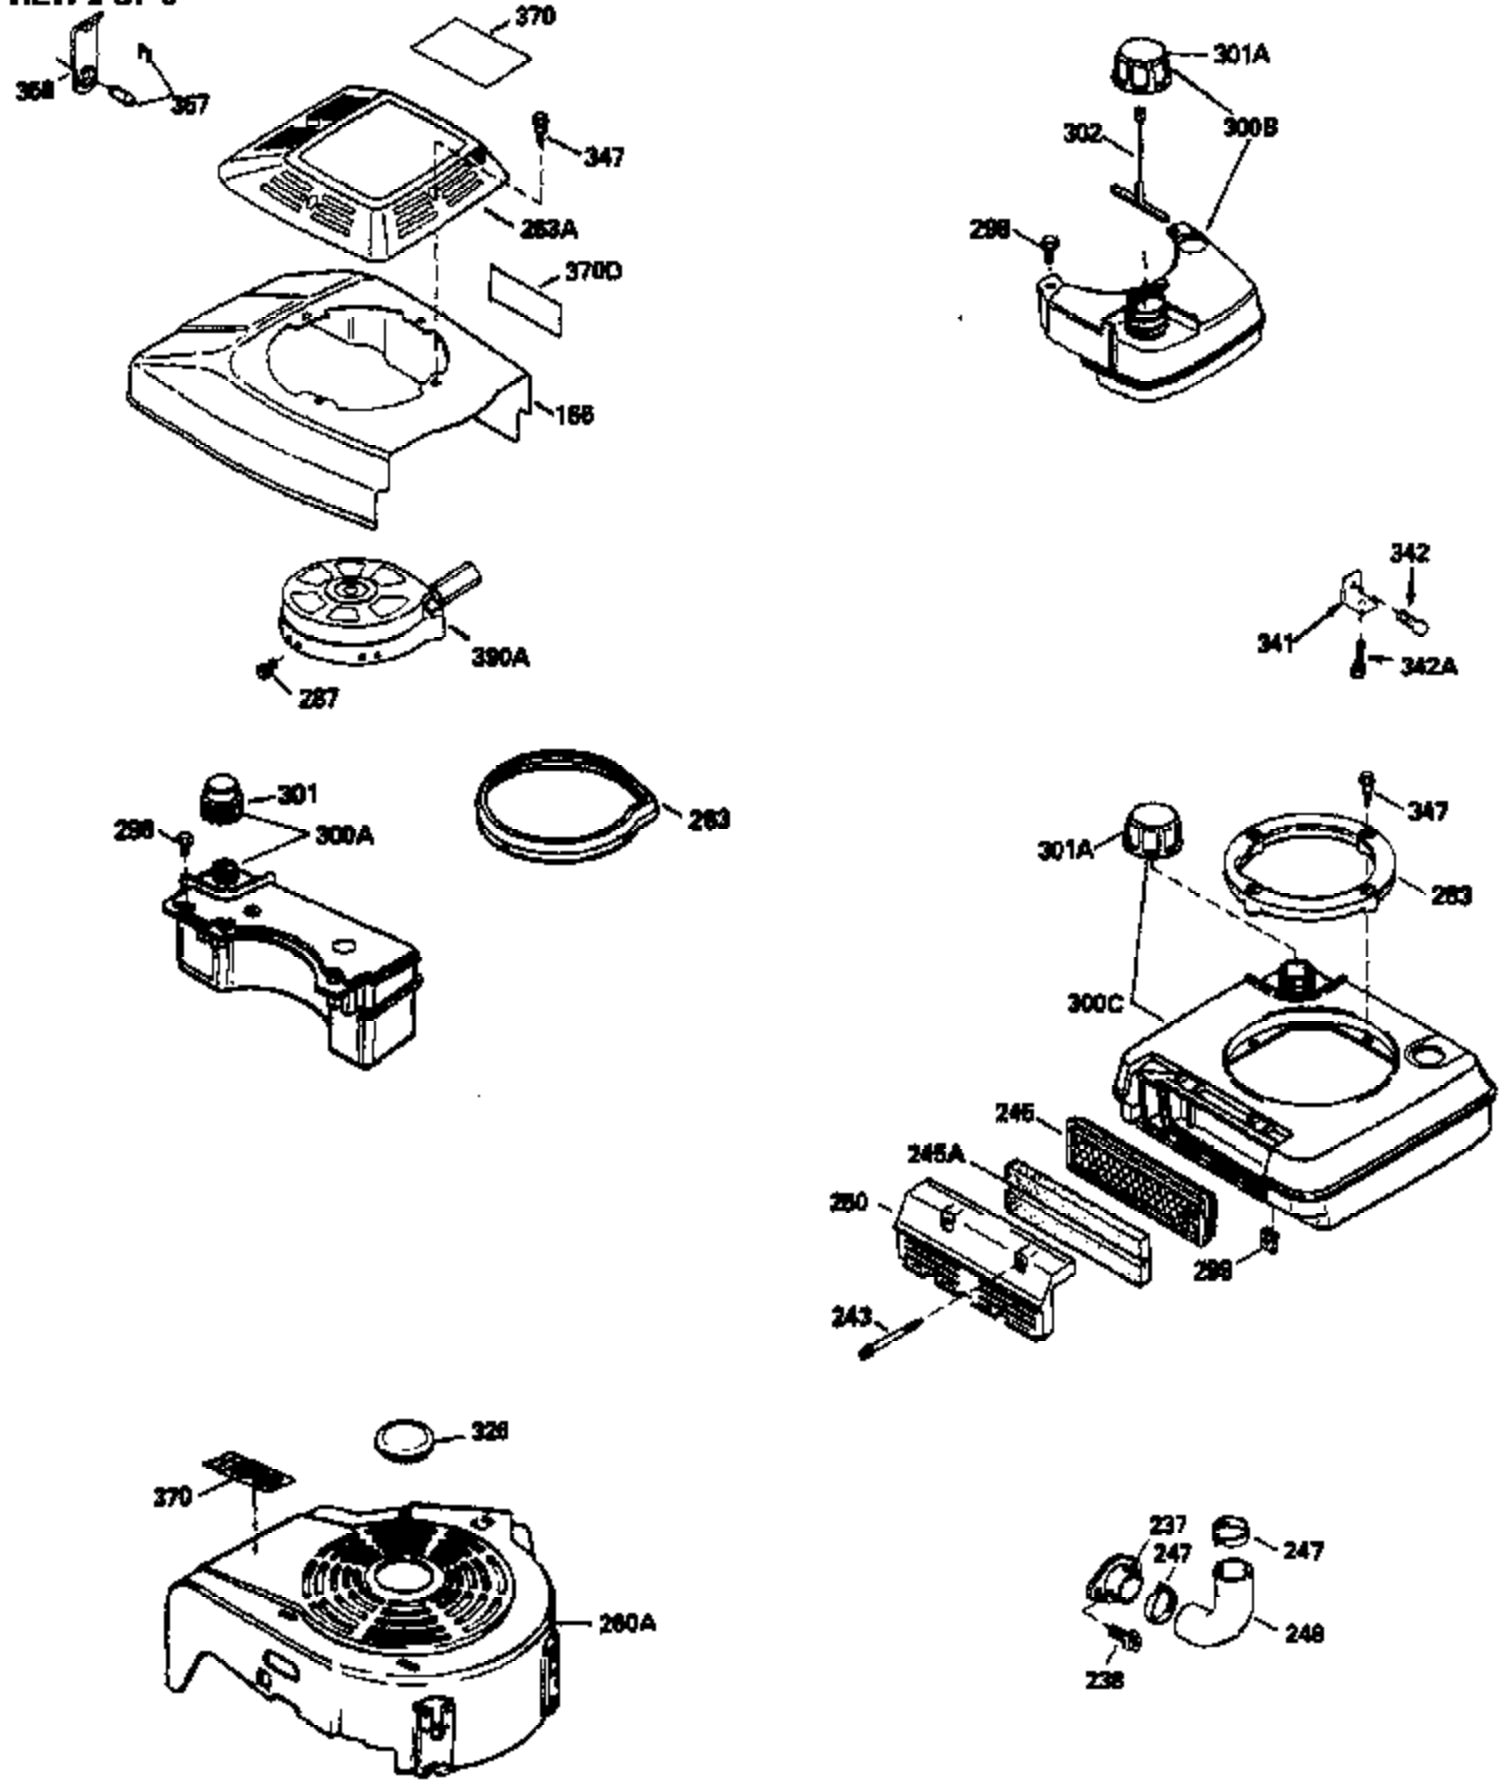

ILLUSTRATION SHOWS TYPICAL PARTS ONLY. ORDER BY PART NUMBER. PARTS NOT LISTED ARE SUPPLIED BY OEM.

VIEW 2 OF 3

Ref #	Part Number	Qty	Description
238	650806		Screw, 10-32 x 5/8"
246D	35435		Filter, Pre-Air (Optional)
246A	35605		Felt, Air cleaner
246	35604		Element, Air cleaner
250	34341A		Cover, Air cleaner
260A	35127		Housing, Blower
298	28763		Screw, 10-32 x 35/64"
300B	34979A		Fuel Tank (Incl. 292 & 301A)
301A	35355		Fuel Cap (Use as required)
326	34113		Plug, Screen
330	34970		Wire & terminal Assy.
330	34978		Wire & terminal Assy.
361A	650841		Washer
370G	34387		Decal, Instruction (Optional)