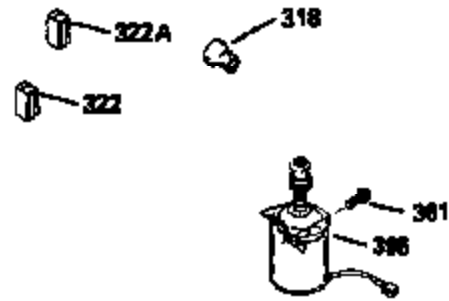

ILLUSTRATION SHOWS TYPICAL PARTS ONLY. ORDER BY PART NUMBER. PARTS NOT LISTED ARE SUPPLIED BY OEM.

VIEW 3 OF 3

Ref #	Part Number	Qty	Description
19	31361		Spring, Extension
69	35261		* Gasket, Mounting flange
182	6201		Screw, 1/4-28 x 7/8"
185	31384A		Pipe, Intake (Incl. 224)
186	32653		Link, Governor spring
216	33086		Lever, Speed adjusting
223	650451		Screw, 1/4-20 x 1"
238	650806		Screw, 10-32 x 5/8"
239	34338		* Gasket, Air cleaner
246	35604		Element, Air cleaner
246A	35605		Felt, Air cleaner
246D	35435		Filter, Pre-Air (Optional)
250	34341A		Cover, Air cleaner
275A	391019		Muffler
276	33753		Plate, Locking
277A	30063		Screw, Torx T-30, 1/4-20 x 1/2" (Use as req.)
277	650795		Screw, 1/4-20 x 2-1/4" (Use as required)
322	34977		Connector, Body
330	34970		Wire & terminal Assy.
330	34978		Wire & terminal Assy.
361	650831		Screw, 1/4-20 x 15/32"
361A	650841		Washer
370G	34387		Decal, Instruction (Optional)
410	730574		Opt.Debris Screen Kit (Incl.370G,411, 412,413)
411	35596		Debris Screen (Optional)
412	35597		Debris Screen Bracket (Optional)
413	650910		Screw, 8-32 x 1/4 (Optional)
415	730162		Muffler Adapter Kit(In.274,277A)(Use as req.)