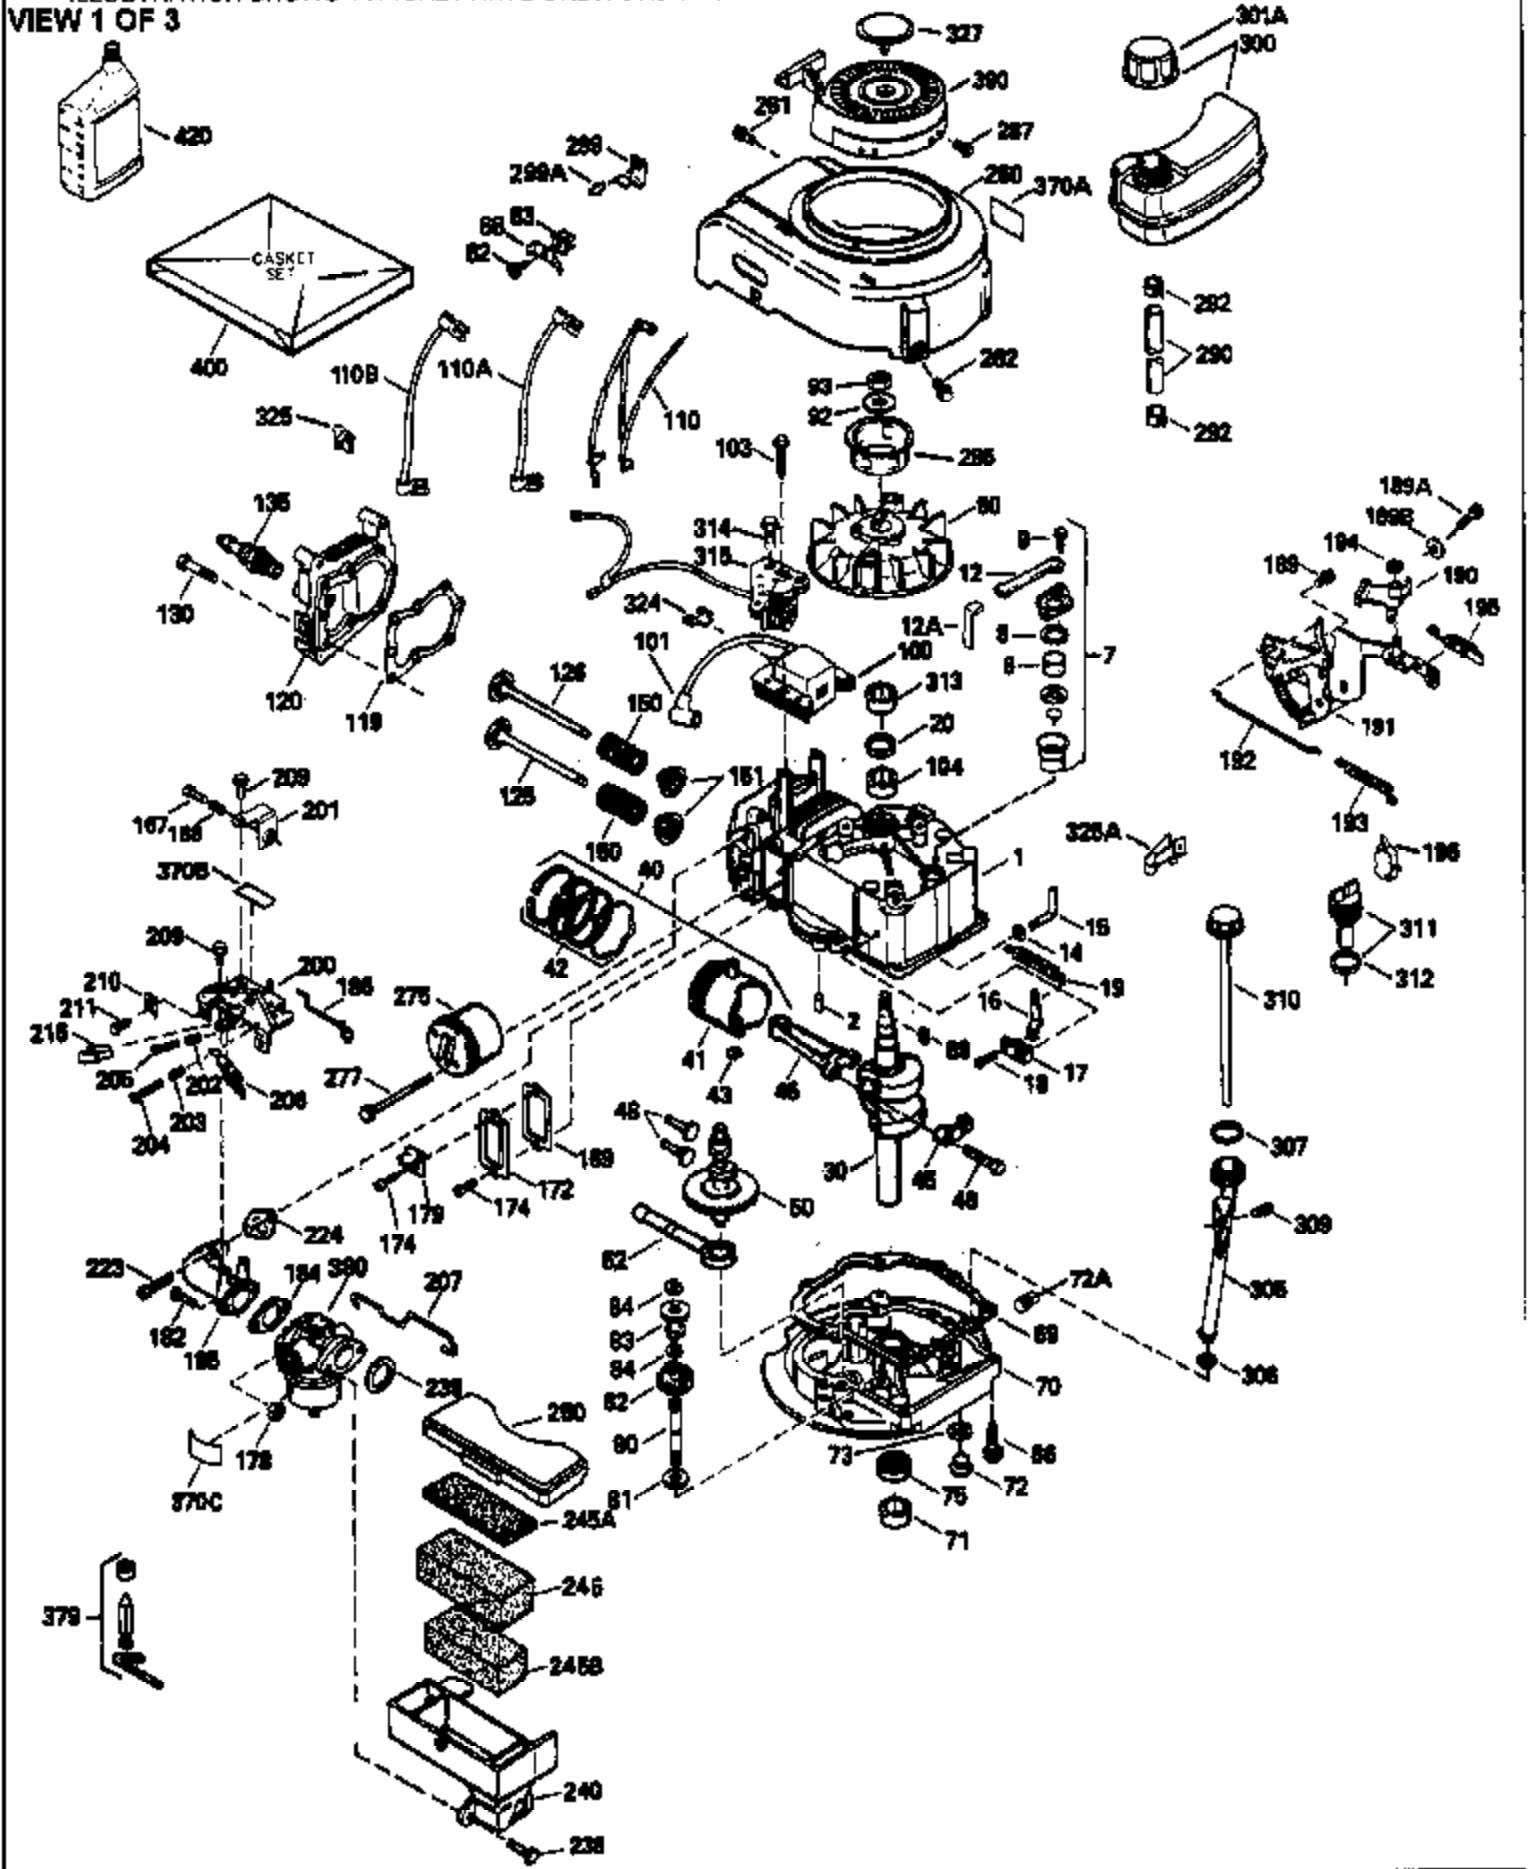

ILLUSTRATION SHOWS TYPICAL PARTS ONLY. ORDER BY PART NUMBER. PARTS NOT LISTED ARE SUPPLIED BY OEM.
VIEW 1 OF 3

Ref #	Part Number	Qty	Description
1	35010		Cylinder (Incl. 2 & 20) (2-5/8" Bore)
2	26727		Pin, Dowel
6	33734		Element, Breather
7	34214A		Breather Assy. (Incl. 6, 8, 9, 12 & 1 2A)
8	33735		* Gasket, Breather
9	30200		Screw, 10-24 x 9/16"
12	33886		Tube, Breather
14	28277		Washer, Flat
15	30589		Rod, Governor (Incl. 14)
16	31383A		Lever, Governor
17	31335		Clamp, Governor lever
18	650548		Screw, 8-32 x 5/16"
19	31361		Spring, Extension
20	32600		Seal, Oil
30	34570A		Crankshaft
40	35544		Piston, Pin & Ring Set (Std.) (2-5/8" Bore)
40	35545		Piston, Pin & Ring Set (.010" OS)
40	35546		Piston, Pin & Ring Set (.020" OS)
41	35541		Piston & Pin Ass'y. (Incl. 43)(Std.)(2-5/8")
41	35542		Piston & Pin Ass'y. (Incl. 43) (.010" OS)
41	35543		Piston & Pin Ass'y. (Incl. 43) (.020" OS)
42	35547		Ring Set (Std.) (2-5/8" Bore)
42	35548		Ring Set (.010" OS)
42	35549		Ring Set (.020" OS)
43	20381		Ring, Piston pin retaining
45	32875		Rod Assy., Connecting (Incl. 46)
46	32610A		Bolt, Connecting rod
48	27241		Lifter, Valve
50	33553		Camshaft (MCR)
52	29914		Oil Pump Assy.
69	35261		* Gasket, Mounting flange
70	34311C		Flange Ass'y. (Incl. 72, 72A, 73, 75 & 80)
72	30572		Plug, Oil drain (Incl. 73)
73	28833		* Drain Plug Gasket (Not req. W/plastic plug)
75	27897		Seal, Oil
80	30574		Shaft, Governor
81	30590A		Washer, Flat
82	30591		Gear Assy., Governor (Incl. 81)
83	30588A		Spool, Governor
84	29193		Ring, Retaining
86	650488		Screw, 1/4-20 x 1-1/4"
89	611004		Flywheel Key
90	611044		Flywheel
92	650815		Washer, Belleville
93	650816		Nut, Flywheel
100	34443A		Solid State Ignition
101	610118		Cover, Spark plug
103	650814		Screw, Torx T-15, 10-24 x 1"
110	34961		Ground Wire
119	33015A		* Gasket, Head
120	34342		Head, Cylinder
125	29314B		Intake Valve (Std.) (Incl. 151) (Conventional Ports)
125	29315C		Intake Valve (1/32" OS) (Incl. 151) (Conventional Ports)
126	29313C		Exhaust Valve (Std.) (Incl. 151) (Conventional Ports)
126	29315C		Exhaust Valve (1/32" OS) (Incl. 151) (Conventional Ports)
130	6021A		Screw, 5/16-18 x 1-1/2"
135	35395		Resistor Spark Plug (RJ19LM)
150	31672		Spring, Valve