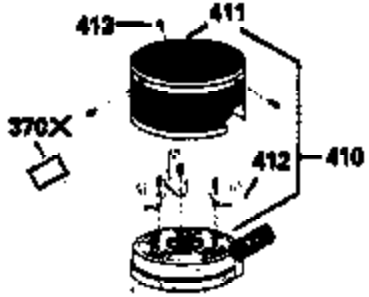

ILLUSTRATION SHOWS TYPICAL PARTS ONLY. ORDER BY PART NUMBER. PARTS NOT LISTED ARE SUPPLIED BY OEM.

VIEW 3 OF 3

Ref #	Part Number	Qty	Description
19	31361		Spring, Extension
69	35261		* Gasket, Mounting flange
182	6201		Screw, 1/4-28 x 7/8"
185	31384A		Pipe, Intake (Incl. 224)
186	32653		Link, Governor spring
216	33086		Lever, Speed adjusting
223	650451		Screw, 1/4-20 x 1"
238	650806		Screw, 10-32 x 5/8"
239	34338		* Gasket, Air cleaner
246	35604		Element, Air cleaner
246A	35605		Felt, Air cleaner
246D	35435		Filter, Pre-Air (Optional)
250	34341A		Cover, Air cleaner
275A	391019		Muffler
276	33753		Plate, Locking
277A	30063		Screw, Torx T-30, 1/4-20 x 1/2" (Use as req.)
277	650795		Screw, 1/4-20 x 2-1/4" (Use as required)
322	34977		Connector, Body
330	34970		Wire & terminal Assy.
330	34978		Wire & terminal Assy.
361	650831		Screw, 1/4-20 x 15/32"
361A	650841		Washer
370G	34387		Decal, Instruction (Optional)
410	730574		Opt.Debris Screen Kit (Incl.370G,411, 412,413)
411	35596		Debris Screen (Optional)
412	35597		Debris Screen Bracket (Optional)
413	650910		Screw, 8-32 x 1/4 (Optional)
415	730162		Muffler Adapter Kit(In.274,277A)(Use as req.)