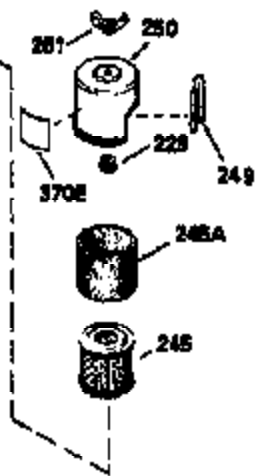

ILLUSTRATION SHOWS TYPICAL PARTS ONLY. ORDER BY PART NUMBER. PARTS NOT LISTED ARE SUPPLIED BY OEM.

VIEW 3 OF 3

Ref #	Part Number	Qty	Description
19	31361		Spring, Extension
69	35261		* Gasket, Mounting flange
182	6201		Screw, 1/4-28 x 7/8"
185	31384A		Pipe, Intake (Incl. 224)
186	32653		Link, Governor spring
216	33086		Lever, Speed adjusting
223	650451		Screw, 1/4-20 x 1"
238	650806		Screw, 10-32 x 5/8"
239	34338		* Gasket, Air cleaner
246	35604		Element, Air cleaner
246A	35605		Felt, Air cleaner
246D	35435		Filter, Pre-Air (Optional)
250	34341A		Cover, Air cleaner
275A	391019		Muffler
276	33753		Plate, Locking
277A	30063		Screw, Torx T-30, 1/4-20 x 1/2" (Use as req.)
277	650795		Screw, 1/4-20 x 2-1/4" (Use as required)
322	34977		Connector, Body
330	34970		Wire & terminal Assy.
330	34978		Wire & terminal Assy.
361	650831		Screw, 1/4-20 x 15/32"
361A	650841		Washer
370G	34387		Decal, Instruction (Optional)
410	730574		Opt.Debris Screen Kit (Incl.370G,411, 412,413)
411	35596		Debris Screen (Optional)
412	35597		Debris Screen Bracket (Optional)
413	650910		Screw, 8-32 x 1/4 (Optional)
415	730162		Muffler Adapter Kit(In.274,277A)(Use as req.)