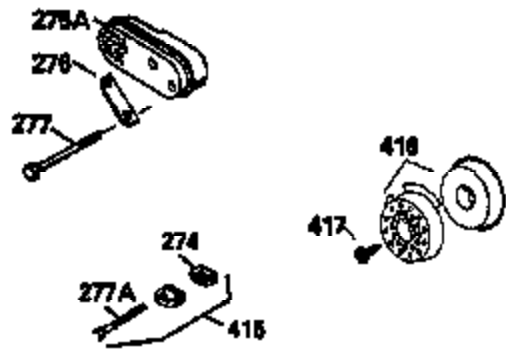

ILLUSTRATION SHOWS TYPICAL PARTS ONLY. ORDER BY PART NUMBER. PARTS NOT LISTED ARE SUPPLIED BY OEM.

VIEW 3 OF 3

Ref #	Part Number	Qty	Description
19	31361		Spring, Extension
69	35261		* Gasket, Mounting flange
182	6201		Screw, 1/4-28 x 7/8"
185	31384A		Pipe, Intake (Incl. 224)
186	32653		Link, Governor spring
216	33086		Lever, Speed adjusting
223	650451		Screw, 1/4-20 x 1"
238	650806		Screw, 10-32 x 5/8"
239	34338		* Gasket, Air cleaner
246	35604		Element, Air cleaner
246A	35605		Felt, Air cleaner
246D	35435		Filter, Pre-Air (Optional)
250	34341A		Cover, Air cleaner
275A	391019		Muffler
276	33753		Plate, Locking
277A	30063		Screw, Torx T-30, 1/4-20 x 1/2" (Use as req.)
277	650795		Screw, 1/4-20 x 2-1/4" (Use as required)
322	34977		Connector, Body
330	34970		Wire & terminal Assy.
330	34978		Wire & terminal Assy.
361	650831		Screw, 1/4-20 x 15/32"
361A	650841		Washer
370G	34387		Decal, Instruction (Optional)
410	730574		Opt.Debris Screen Kit (Incl.370G,411, 412,413)
411	35596		Debris Screen (Optional)
412	35597		Debris Screen Bracket (Optional)
413	650910		Screw, 8-32 x 1/4 (Optional)
415	730162		Muffler Adapter Kit(In.274,277A)(Use as req.)