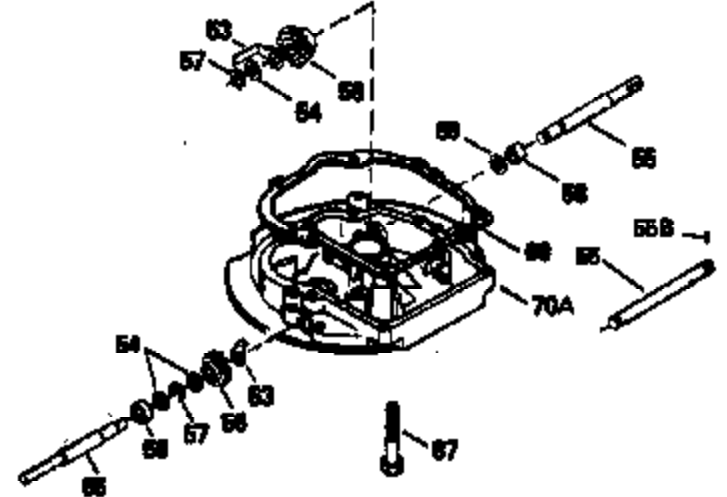

ILLUSTRATION SHOWS TYPICAL PARTS ONLY. ORDER BY PART NUMBER. PARTS NOT LISTED ARE SUPPLIED BY OEM.

VIEW 3 OF 3

Ref #	Part Number	Qty	Description
19	31361		Spring, Extension
69	35261		* Gasket, Mounting flange
182	6201		Screw, 1/4-28 x 7/8"
185	31384A		Pipe, Intake (Incl. 224)
186	32653		Link, Governor spring
216	33086		Lever, Speed adjusting
223	650451		Screw, 1/4-20 x 1"
238	650806		Screw, 10-32 x 5/8"
239	34338		* Gasket, Air cleaner
246	35604		Element, Air cleaner
246A	35605		Felt, Air cleaner
246D	35435		Filter, Pre-Air (Optional)
250	34341A		Cover, Air cleaner
275A	391019		Muffler
276	33753		Plate, Locking
277A	30063		Screw, Torx T-30, 1/4-20 x 1/2" (Use as req.)
277	650795		Screw, 1/4-20 x 2-1/4" (Use as required)
322	34977		Connector, Body
330	34970		Wire & terminal Assy.
330	34978		Wire & terminal Assy.
361	650831		Screw, 1/4-20 x 15/32"
361A	650841		Washer
370G	34387		Decal, Instruction (Optional)
410	730574		Opt.Debris Screen Kit (Incl.370G,411, 412,413)
411	35596		Debris Screen (Optional)
412	35597		Debris Screen Bracket (Optional)
413	650910		Screw, 8-32 x 1/4 (Optional)
415	730162		Muffler Adapter Kit(In.274,277A)(Use as req.)